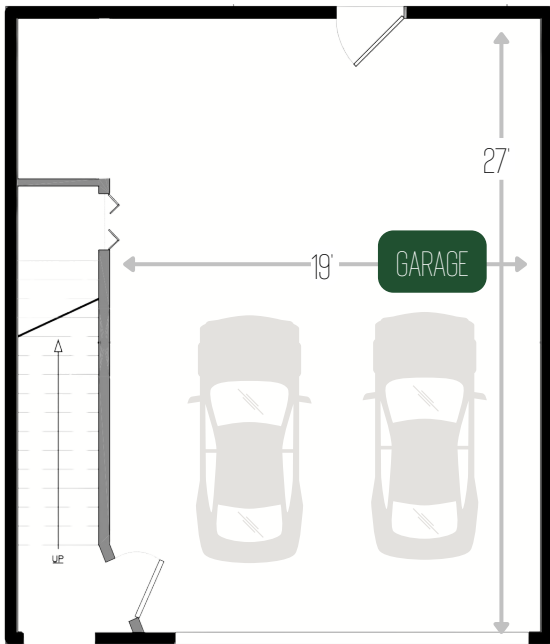

# Chantilly Park

TOWNHOMES

 2 BEDS  
 2.5 BATHS  1660 SQFT

 HERITAGE PROPERTIES  
*est. 2014*

\*MEASUREMENTS ARE APPROXIMATE AND MAY VARY BETWEEN UNITS