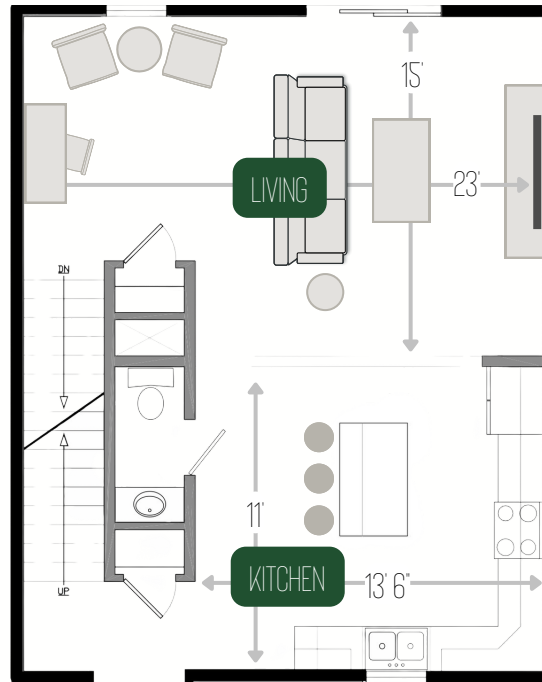

# Chantilly Park

TOWNHOMES

 2 BEDS  
 2.5 BATHS  1660 SQFT

 HERITAGE PROPERTIES  
*est. 2014*

\*MEASUREMENTS ARE APPROXIMATE AND MAY VARY BETWEEN UNITS