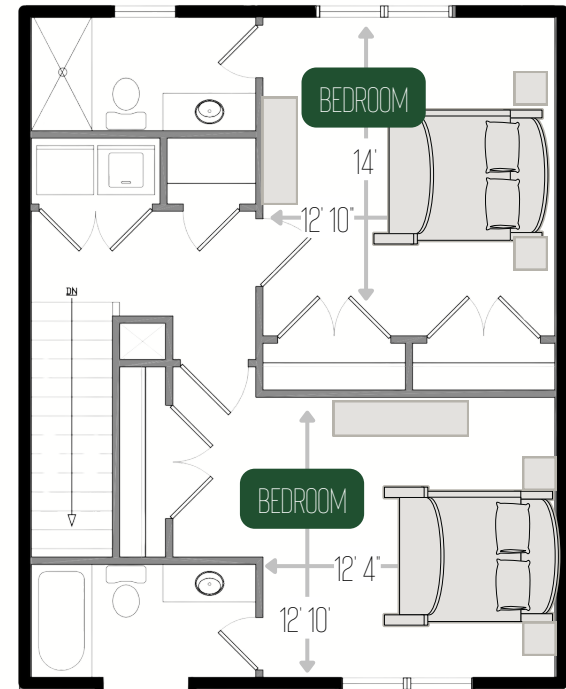

# Chantilly Park

TOWNHOMES

 2 BEDS  
 2.5 BATHS  1660 SQFT

 HERITAGE PROPERTIES  
*est. 2014*

\*MEASUREMENTS ARE APPROXIMATE AND MAY VARY BETWEEN UNITS