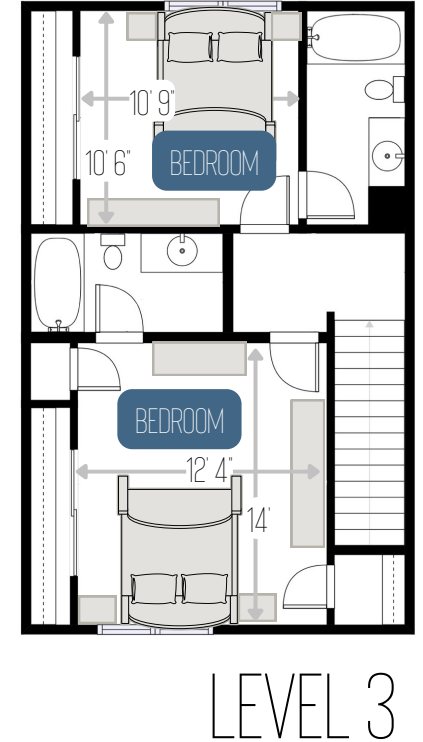

Mason Ridge

TOWNHOMES

 4 BEDS
 4.5 BATHS  2100 SQFT

 HERITAGE PROPERTIES
est. 2014

*MEASUREMENTS ARE APPROXIMATE AND MAY VARY BETWEEN UNITS