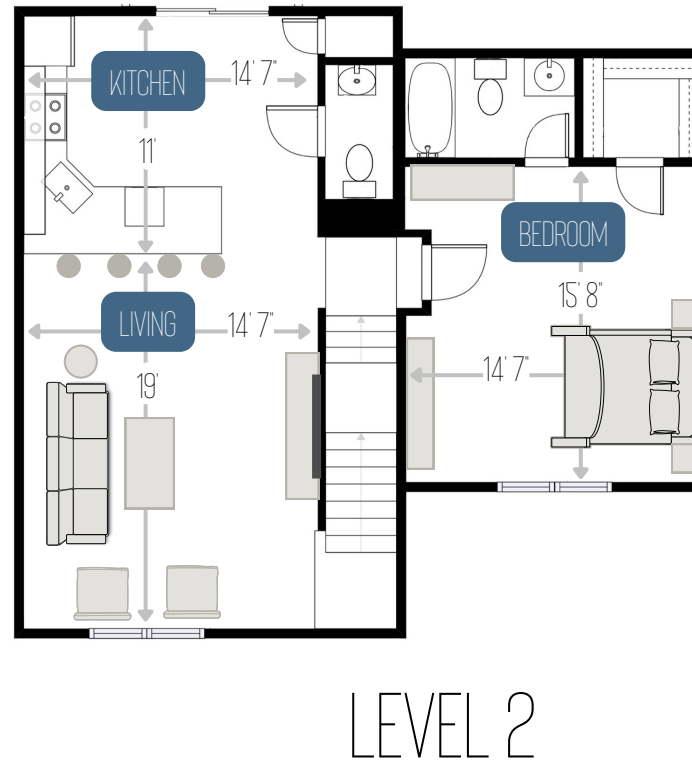

Mason Ridge

TOWNHOMES

 4 BEDS
 4.5 BATHS  2100 SQFT

 HERITAGE PROPERTIES
est. 2014

*MEASUREMENTS ARE APPROXIMATE AND MAY VARY BETWEEN UNITS