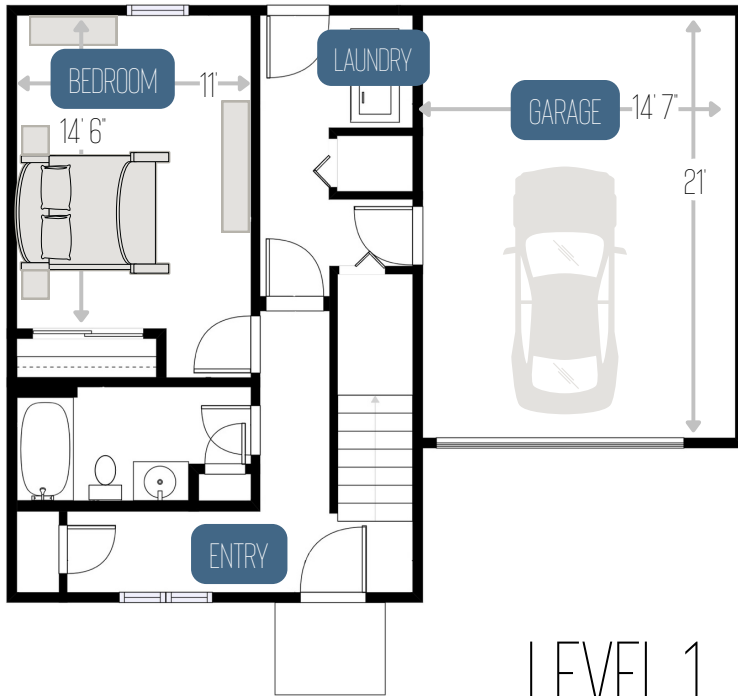

Mason Ridge

TOWNHOMES

 4 BEDS
 4.5 BATHS  2100 SQFT

 HERITAGE PROPERTIES
est. 2014

*MEASUREMENTS ARE APPROXIMATE AND MAY VARY BETWEEN UNITS