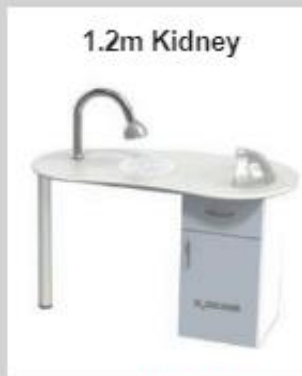

1.2m Rectangular

1.2m Kidney

~~£1,191~~ **NOW £976**
Weekly price £5.24*