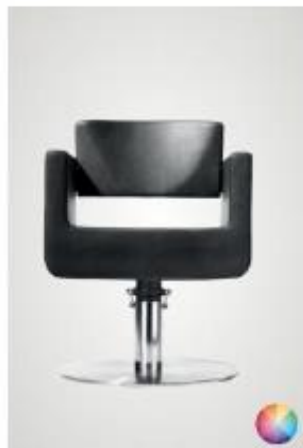

U-Box Styling Chair

★ ~~£1,050~~ NOW £952

● ~~£1,145~~ NOW £1,033

■ ~~£1,145~~ NOW £1,033

Weekly price from £5.11*