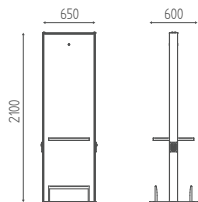

COD: K601 - K601I - K601.I2

K601

K601.I

K601.I2

DIMENSIONI
DIMENSIONS

VERSIONI
MODELS

MENSOLA INOX
INOX SHELF

MENSOLA FIN. LEGNI
WOOD FINISH. SHELF