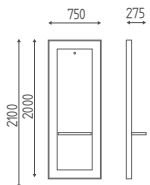

MENSOLA PRAL
PRAL SHELF

OPZIONI
OPTIONS

ILLUMIN. LED
LED LIGHT

LOVER

COD: K614

DIMENSIONI
DIMENSIONS

VERSIONI
MODELS

MENSOLA INOX
INOX SHELF