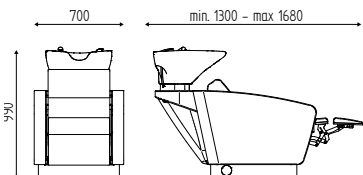

ART. K978

LAVABO N
WASHBASIN N

MIAMI WASH

COD: K6610

DIMENSIONI
DIMENSIONS

VERSIONI
MODELS

FISSO
FIX

ART. K6610