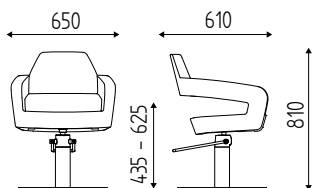

CE

MIAMI

COD: K33.19L

DIMENSIONI
DIMENSIONS

VERSIONI
MODELS

BASE STELLA
STAR BASE

ART. K33.7R

BASE DISCO
DISC BASE