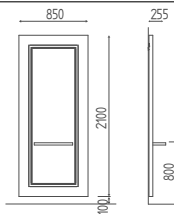

DIMENSIONI DIMENSIONS

VERSIONI MODELS

MENSOLA INOX
INOX SHELF

MENSOLA FIN. LEGNI
WOOD FINISH. SHELF

MENSOLA PRAL
PRAL SHELF

OPZIONI OPTIONS

ILLUMIN. LED
LED LIGHT

FINITURA RAL
RAL FINISH.