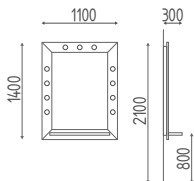

DIMENSIONI DIMENSIONS

VERSIONI MODELS

MENSOLA INOX
INOX SHELF

MENSOLA FIN. LEGNI
WOOD FINISH. SHELF

OPZIONI OPTIONS

ILLUMIN. LED
LED LIGHT

FIN. LEGNI
WOOD FINISH