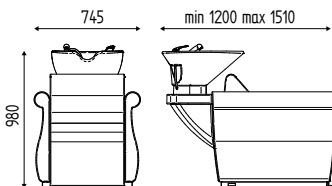

ART. K975

PEDALIERA JET
FOOT CONTROL
JET

ART. K978

LAVELLO
BASIN

LAVABO H
WASHBASIN H

CHARLY

COD: K7610

DIMENSIONI
DIMENSIONS