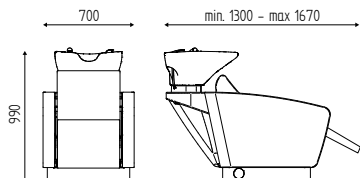

FISSO
FIX

ART. K8210

ALZAGAMBE Elett.
MOTORIZED LEGREST

ART. K8212

MASSAGGIO JET
JET MASSAGE

ART. K8213

PEDALIERA UP-DOWN
FOOT CONTROL
UP-DOWN

ART. K975

PEDALIERA JET
FOOT CONTROL
JET

ART. K978

LAVABO N
WASHBASIN N

LAVABO G
WASHBASIN G