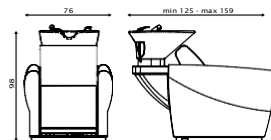

Relax
Relax

Jet
Jet

ACCESSORI/ACCESSORIES

Pedaliere Up/Down
Foot control Up/Down

Pedaliere Jet
Jet foot control

Mixer termostatico
Thermost. water mixer

Vaschetta di servizio
Link bowl

CAMACHO FIRST