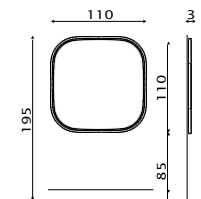

DI SERIE/STANDARD

Illuminazione frontale
Frontlighting