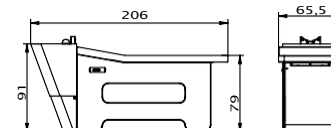

GUARDA
IL VIDEO

WATCH
THE VIDEO

Cod. 550 + MOT + THERMIC + BOT + LED + JET

VERSIONI/VERSIONS

Cod. 550

Spalla basic
Basic sides

Cod. 550 + LED + MOT + JET

Spalla basic con luce, schienale comfort
Basic sides with lighting, comfort backrest