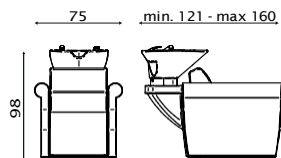

Jet
Je

Cod. 547

Cod. 547 + OPTIMA

ACCESSORI/ACCESSORIES

Pedaliera Up/Down
Foot control Up/Down

Pedaliera Jet
Jet foot control

Mixer termostatico
Thermost. water mixer

Vaschetta di servizio
Link bowl