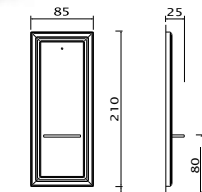

QUEEN

Cod. 959

MODELLI/MODELS

ACCESSORI/ACCESSORIES

Illuminazione
Light

Portaphon estraibile
Retractable hair dryer holder

Supplemento colore nero opaco
At extra charge matt black colour

KING TECNO

Cod. 931

MODELLI/MODELS

ACCESSORI/ACCESSORIES

Portaphon estraibile
Retractable hair dryer holder

WOOD
P.116