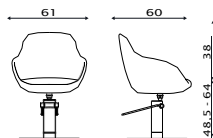

ACCESSORI/ACCESSORIES

Poggiagambe
Footrest

Tavoletta
Tray