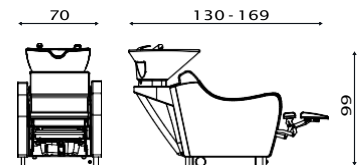

Jet
Jet

ACCESSORI/ACCESSORIES

 Pedaliera Up/Down
Foot control Up/Down

 Pedaliera Jet
Jet foot control

 Mixer termostatico
Thermost. water mixer

 Vaschetta di servizio
Link bowl

WEN CLASSIC

Cod. 519