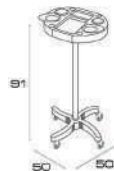

SPOT

Cod. 135