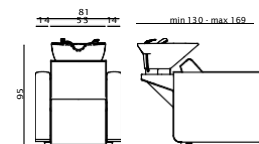

Pedaliera Jet
Jet foot control

Mixer termostatico
Thermost. water mixer

Bracciolo SLIM
Armrest SLIM

Bracciolo MID
Armrest MID

CAMACHO

Cod. 536

MODELLI/MODELS

Fisso
Fix