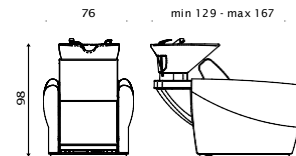

CAMACHO FIRST

Cod. 538P

MODELLI/MODELS

Relax
Relax

Jet
Jet

ACCESSORI/ACCESSORIES

Pedaliera Up/Down
Foot control Up/Down

Pedaliera Jet
Jet foot control

Mixer termostatico
Thermost. water mixer

Vaschetta di servizio
Link bowl