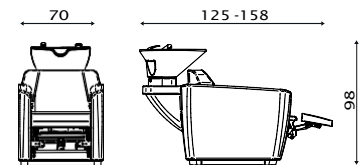

Pedaliere Up/Down
Foot control Up/Down

Pedaliere Jet
Jet foot control

Mixer termostatico
Thermost. water mixer

Vaschetta di servizio
Link bowl

ZONE WASH PRO

Cod. 541

MODELLI/MODELS

Fisso
Fix