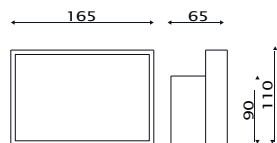

SALON FINANCE
HAIR & BEAUTY BUSINESS FINANCE

BIG PARTY

Cod. 656N.L

ACCESSORI/ACCESSORIES

Kit Luci incluso
Light Kit included

COLORI STANDARD/ STANDARD COLORS

 Nero lucido
Gloss black

BIG PARTY IMAGE