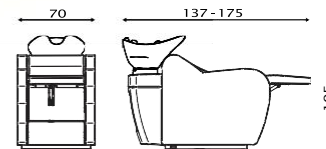

ACCESSORI/ACCESSORIES

Pedaliera Up/Down
Foot control Up/Down

Pedaliera Jet
Jet foot control

Mixer termostatico
Thermost. water mixer