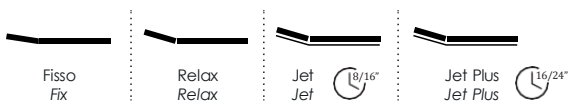

MODELLI/MODELS