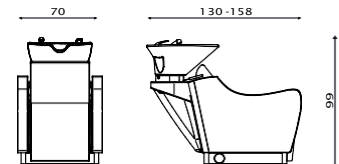

Jet
Jet

ACCESSORI/ACCESSORIES

 Pedaliera Up/Down
Foot control Up/Down

 Pedaliera Jet
Jet foot control

 Mixer termostatico
Thermost. water mixer

 Vaschetta di servizio
Link bowl

WEN LIFT

Cod. 542P