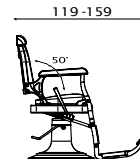

ACCESSORI/ACCESSORIES

Version with buttons

Padded upholstered armrests

Upholstered flapping footrest

COLOURS

 Gloss white

 Gloss black

55-71, 50