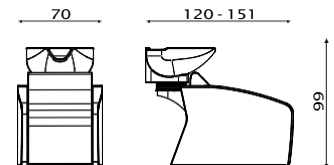

ACCESSORI/ACCESSORIES

Pedaliera Up/Down
Foot control Up/Down

Pedaliera Jet
Jet foot control

Mixer termostatico
Thermost. water mixer