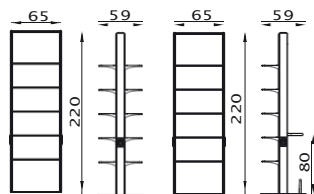

ACCESSORI/ACCESSORIES

Kit Luci incluso
Light Kit included