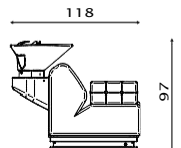

Jet
Jet

ACCESSORI/ACCESSORIES

illuminazione
Light

Mixer termostatico
Thermost. water mixer

Vaschetta di servizio
Link bowl

TRESOR MODULO

SLIM Cod. 507+502D-502S
MID Cod. 507+503D-503S

MODELLI/MODELS