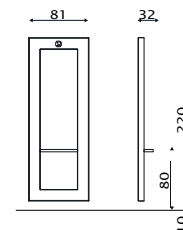

Supplemento colore nero opaco
At extra charge matt black colour

KING TECNO

Cod. 931

MODELLI/MODELS

ACCESSORI/ACCESSORIES

Portaphon estraibile
Retractable hair dryer holder

WOOD
P.116

BELLEVUE