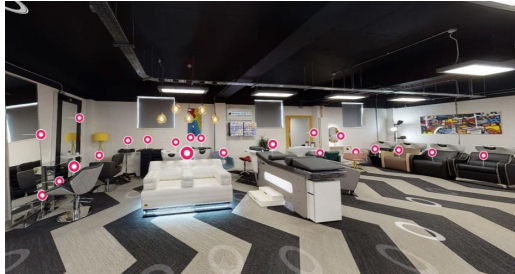

Cuscino bimbo
Cushion for children

Scivolo lavabo
Plastic groove

WASH UNITS

WHEN WATER CARESSES THE HAIR

PIETRANERA WASH UNITS PROVIDE THE IDEAL SOLUTION FOR ALL REQUIREMENTS: CLASS, FUNCTIONALITY AND ATTENTION TO DETAIL BLEND TO CREATE AN INIMITABLE STYLE FOR EVERY SALON. COMPLETE IN EVERY RESPECT, THANKS TO A WIDE RANGE OF FUNCTIONAL ACCESSORIES AND OPTIONALS.