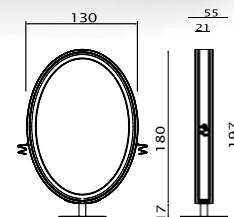

VISIONHAIR

Cod. 960

Cod. 130

Cod. 130G

GOLD

ACCESSORI/ACCESSORIES

Illuminazione
Light

Portaphon
Hair dryer holder

Supplemento colore nero opaco
At extra charge matt black colour