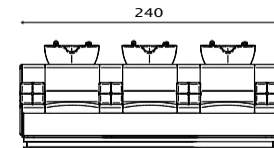

Jet
Jet

ACCESSORI/ACCESSORIES

illuminazione
Light

Mixer termostatico
Thermost. water mixer

Vaschetta di servizio
Link bowl

TRESOR MODULO

SLIM Cod. 507+502D-502S
MID Cod. 507+503D-503S

MODELLI/MODELS