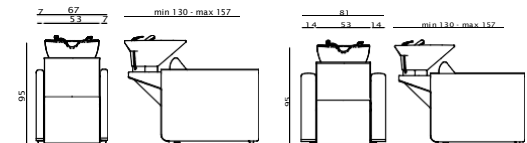

ACCESSORI/ACCESSORIES

Pedaliere Up/Down
Foot control Up/Down

Pedaliere Jet
Jet foot control

Mixer termostatico
Thermost. water mixer

Bracciolo SLIM
Amrest SLIM

Bracciolo MID
Amrest MID