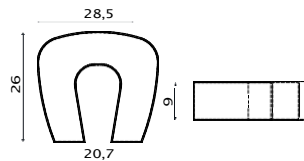

Cod. 664 Carrello per lettino fable in legno con ruote e struttura di contenimento per lettino fable
Wooden trolley on wheels with containment structure, for fable bed.