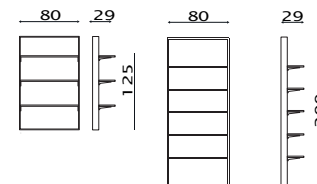

ACCESSORI/ACCESSORIES

Kit Luci incluso
Light Kit included