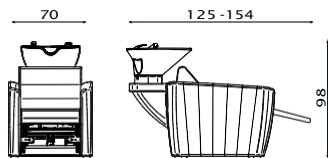

ZONE PRO OPTIMA

Cod. 549

MODELLI/MODELS

Fisso
Fix

Relax
Relax

Jet
Jet

ACCESSORI/ACCESSORIES

Pedaliere Up/Down
Foot control Up/Down

Pedaliere Jet
Jet foot control

Mixer termostatico
Thermost. water mixer

Vaschetta di servizio
Link bowl