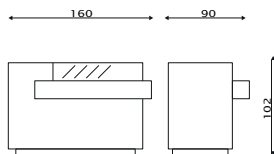

COLORI/COLORS

- Bianco lucido
  Gloss white
- Nero lucido
  Gloss black

ACCESSORI/ACCESSORIES

- Kit Luci incluso
  Light Kit included

COLORI/COLORS

- Bianco lucido
  Gloss white
- Nero lucido
  Gloss black