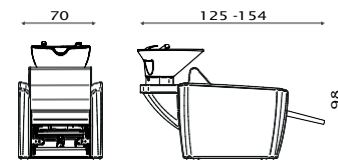

Relax
Relax

Jet
Jet

ACCESSORI/ACCESSORIES

Pedaliera Up/Down
Foot control Up/Down

Pedaliera Jet
Jet foot control

Mixer termostatico
Thermost. water mixer

Vaschetta di servizio
Link bowl

WEN PRESTIGE