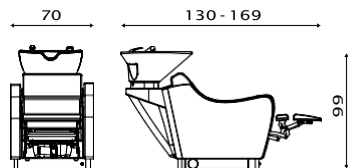

WEN CLASSIC

Cod. 519

MODELLI/MODELS

Fisso
Fix

Relax
Relax

Jet
Jet

ACCESSORI/ACCESSORIES

Pedaliere Up/Down
Foot control Up/Down

Pedaliere Jet
Jet foot control

Mixer termostatico
Thermost. water mixer

Vaschetta di servizio
Link bowl