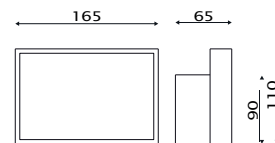

COLORI STANDARD/ STANDARD COLORS

Nero lucido
Gloss black