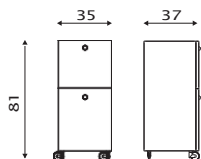

 Bianco lucido
Gloss white

 Nero lucido
Gloss black

 Argento
Silver

HIGHLINE

Cod. 898

ACCESSORI/ACCESSORIES

Art. 968
Portaphon
Hair dryer holder

SPOT