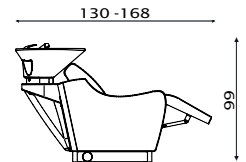

WEN FIRST

Cod. 546P

MODELLI/MODELS

Relax
Relax

Jet
Jet

ACCESSORI/ACCESSORIES

Pedaliera Up/Down
Foot control Up/Down

Pedaliera Jet
Jet foot control

Mixer termostatico
Thermost. water mixer

Vaschetta di servizio
Link bowl