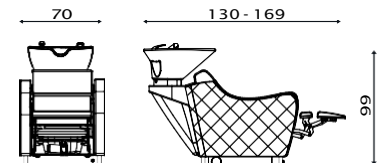

ACCESSORI/ACCESSORIES

Pedaliere Up/Down
Foot control Up/Down

Pedaliere Jet
Jet foot control

Mixer termostatico
Thermost. water mixer

Vaschetta di servizio
Link bowl