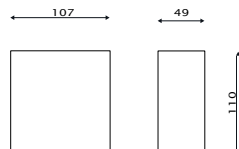

COLORI/COLORS

- Bianco lucido
  Gloss white
- Nero lucido
  Gloss black