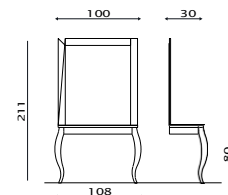

COLORI/COLORS

Bianco lucido
Gloss white

Nero lucido
Gloss black