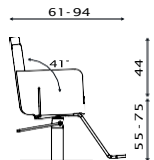

ACCESSORI/ACCESSORIES

Cuscino bimbo
Cushion for children

Scivolo lavabo
Plastic groove