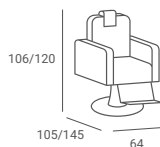

BORG

- Black upholstery with white trim ▶ Big chromed base ▶ Metal, matt frame ▶ Adjustable backrest with integrated leg rest position ▶ Adjustable headrest