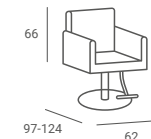

RAY

- Black upholstery ▶ Adjustable backrest and headrest ▶ Chromed legrest ▶ Hydraulic pump ▶ Star base