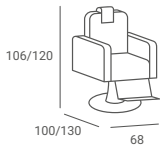

STIG

- Brown metallic upholstery ▶ Big chromed base with white casing ▶ Adjustable backrest with integrated leg rest position ▶ Adjustable headrest