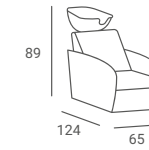

WASH UNITS

TECHNO

- Black upholstery ▶ Black plastic casing
- Black basin