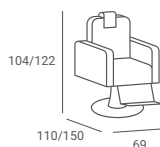

TIGER

- Black upholstery ▶ Big chromed base with white casing ▶ Chromed frame with copper elements ▶ Adjustable backrest with integrated leg rest position ▶ Adjustable headrest