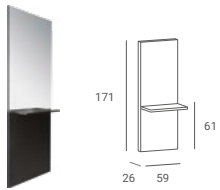

STYLING UNITS

BONA

- Black laminate
- With shelf