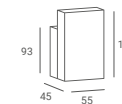

RENO MINI

▶ Body made of white laminate ▶ Front stripes made of black laminate ▶ Equipped with drawer and cabinet