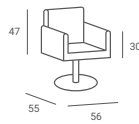

LOFT

- Black upholstery ▶ Black metal armrests
- Hydraulic pump ▶ Star base