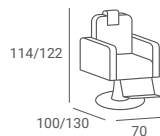

BARBERSHOP

LORD

- Black or brown upholstery ▶ White seat casing ▶ Adjustable backrest with integrated leg rest position ▶ Adjustable headrest