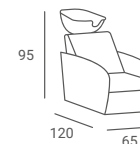

VANITY

- Black upholstery ▶ Black plastic casing
- Black basin