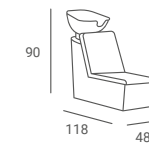

LADY PIK

- Black upholstery ▶ Grey painted armrests
- Black plastic casing ▶ Black basin