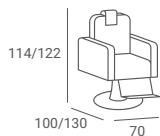

LORD

- Brown upholstery ▶ White seat casing ▶ Adjustable backrest with integrated leg rest position ▶ Adjustable headrest