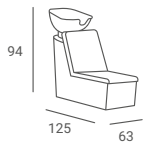

LADY CLIO

- Black upholstery ▶ Plastic armrests
- Black plastic casing ▶ White basin