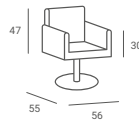

LOFT

- Black upholstery ▶ Black metal armrests
- Hydraulic pump ▶ Chromed square base