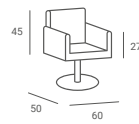

YOKO

- Black upholstery ▶ Chromed armrests
- Hydraulic pump ▶ Chromed square base