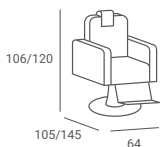

BORG

- Brown upholstery with white trim ▶ Big chromed base ▶ Metal, matt frame ▶ Adjustable backrest with integrated leg rest position ▶ Adjustable headrest