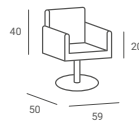

GHOST

- Seat made of transparent plastic ▶ Black upholstered seat cushion
- Hydraulic pump ▶ Round base