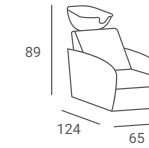

THOMAS

- ▶ Black perspex frame
- ▶ LED backlight

WASH UNITS

TECHNO

- ▶ Black upholstery ▶ Black plastic casing
- ▶ Black basin

TECHNO

- ▶ Black upholstery ▶ Black plastic casing
- ▶ White basin

TECHNO