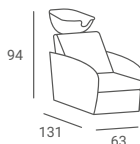

WASH UNITS

LADY LEA

- ▶ Grey upholstery ▶ Black plastic casing
- ▶ White basin

LADY LEA

- ▶ Black upholstery ▶ Black plastic casing
- ▶ Black basin

QUADRO

- ▶ Black upholstery ▶ Fully upholstered
- ▶ Plinth made of silver laminate ▶ Black basin