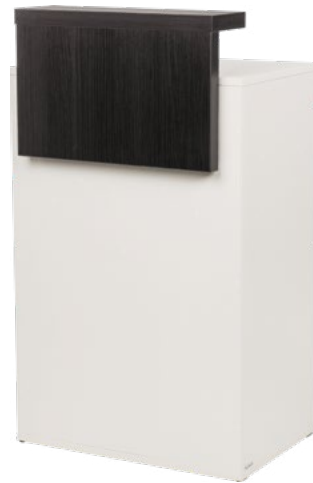

TINA RECEPTION DESK

- White laminate
- Top - venge laminate
- Equipped with open shelves