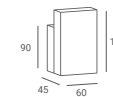

TINA

▶ White laminate ▶ Top - venge laminate
▶ Equipped with open shelves