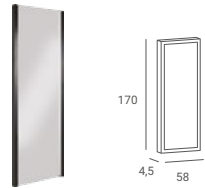

STYLING UNITS

BONA

- ▶ Black laminate
- ▶ With shelf

BONA

- ▶ White laminate
- ▶ With shelf

HALF

- ▶ Black laminate ▶ Shelf made of double board

DEPO