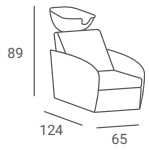

THOMAS

- ▶ Black perspex frame
- ▶ LED backlight

WASH UNITS

TECHNO

- ▶ Black upholstery ▶ Black plastic casing
- ▶ Black basin

TECHNO

- ▶ Black upholstery ▶ Black plastic casing
- ▶ White basin

TECHNO