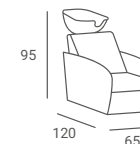

VANITY

- Black upholstery ▶ Black plastic casing
- White basin