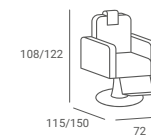

STIG

- ▶ Brown metallic upholstery ▶ Big chromed base with white casing ▶ Adjustable backrest with integrated leg rest position ▶ Adjustable headrest

BARBERSHOP

CARLOS

- ▶ Black upholstery ▶ Big chromed base with black casing ▶ Metal, matt frame ▶ Adjustable backrest with integrated leg rest position ▶ Adjustable headrest