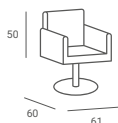

ENZO

- Brown upholstery ▶ Black metal frame with wooden armrests
- Hydraulic pump ▶ Black square base