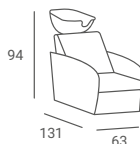

WASH UNITS

LADY LEA

- ▶ Grey upholstery ▶ Black plastic casing
- ▶ White basin

LADY LEA

- ▶ Black upholstery ▶ Black plastic casing
- ▶ Black basin

QUADRO

- ▶ Black upholstery ▶ Fully upholstered
- ▶ Plinth made of silver laminate ▶ Black basin