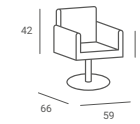

COBALT

- Black upholstery ▶ Backrest of gray bent wood
- Hydraulic pump ▶ Star base