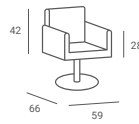

COBALT

- Black upholstery ▶ Backrest of gray bent wood
- Hydraulic pump ▶ Round base