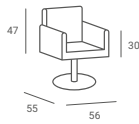

TOWEL WARMER

- ▶ White ▶ With UV sanitizer ▶ Temperature 70-80 °C ▶ Power 200W.

TOOL MATT

- ▶ Rubber tool mat ▶ 55 x 25 x 4 cm

BARBER POLE

- ▶ Classic barber pole ▶ Rotary and backlit ▶ Height 71 cm

STYLING CHAIRS