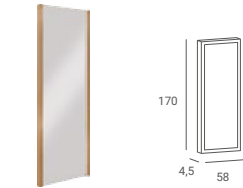

DEPO

- Frame made of laminate in light wood colour
- LED lightning