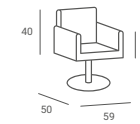

GHOST

- Seat made of transparent plastic ▶ Black upholstered seat cushion
- Hydraulic pump ▶ Star base