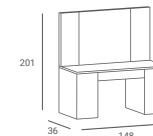

STIG

- ▶ Brown metallic upholstery ▶ Big chromed base with white casing ▶ Adjustable backrest with integrated leg rest position ▶ Adjustable headrest

BARBERSHOP

CARLOS

- ▶ Black upholstery ▶ Big chromed base with black casing ▶ Metal, matt frame ▶ Adjustable backrest with integrated leg rest position ▶ Adjustable headrest