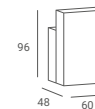

TYPE II
HOLDER

SPIRAL
HOLDER

TYPE I
HOLDER

UNI
HOLDER

LUX
HOLDER

SILICON COVER
▶ Silicon basin cover
▶ Black, transparent

RECEPTION DESKS

RIALTO MINI