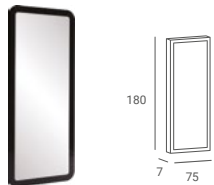

- ▶ Frame made of black laminate
- ▶ LED lightning

DEPO

- ▶ Frame made of laminate in light wood colour
- ▶ LED lightning

WEGA

- ▶ Frame made of black laminate ▶ Inner part and shelf made of white laminate ▶ With footrest