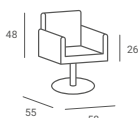

PARTNER £ 301

- Black upholstery ▶ Aluminium armrests
- Hydraulic pump ▶ Star base