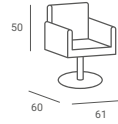

ENZO £ 462
▶ Brown upholstery ▶ Black metal frame with wooden armrests ▶ Black hydraulic pump ▶ Black square base