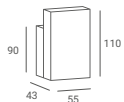

LEXUS I

£ 371

- Venge laminate ▶ Equipped with drawer