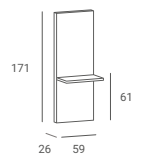

BONA £ 207

- Black laminate
- With shelf