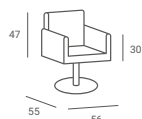

LOFT £ 384

- ▶ Black upholstery ▶ Black metal armrests
- ▶ Hydraulic pump ▶ Chromed square base

PAKO £ 258

- ▶ Black upholstery ▶ Chromed armrests
- ▶ Hydraulic pump ▶ Star base

PIK £ 268

- ▶ Black upholstery ▶ Black painted armrests
- ▶ Hydraulic pump ▶ Star base