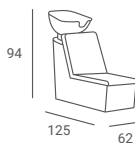

LADY C LEA £ 729

- ▶ Grey upholstery ▶ Black plastic casing
- ▶ White basin

LADY Y PIK £ 633

- ▶ Black upholstery ▶ Black painted armrests
- ▶ Black plastic casing ▶ Black basin

LADY Y PIK £ 633

- ▶ Black upholstery ▶ Black painted armrests
- ▶ Black plastic casing ▶ White basin