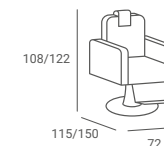

CARLOS £ 778

- Black upholstery with white trim
- Big chromed base ▶ Metal, matt frame
- Adjustable backrest with integrated legrest position ▶ Adjustable headrest