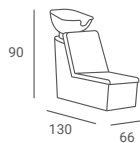

LADY ONE £ 776

- Black upholstery ▶ Black plastic casing
- White basin