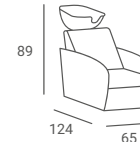

TECHNO £ 706

- ▶ Black upholstery ▶ Black plastic casing
- ▶ White basin

LADY ONE £ 776

- ▶ Black upholstery ▶ Black plastic casing
- ▶ Black basin

LADY Y PAKO £ 560

- ▶ Black upholstery ▶ Chromed armrests
- ▶ Black plastic casing ▶ Black basin

TECHNO £ 706

- ▶ Black upholstery ▶ Black plastic casing
- ▶ Black basin

TECHNO £ 706

- ▶ Black upholstery ▶ White plastic casing
- ▶ White basin

THOMAS £ 801

- ▶ Black upholstery ▶ Black plastic casing
- ▶ Black basin