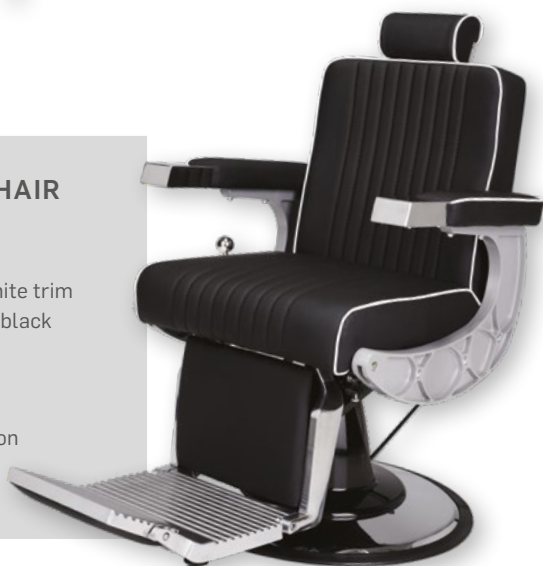

LADY ONE WASH UNIT

£ 776

- ▶ Black upholstery
- ▶ Black plastic casing
- ▶ White basin

HALF STYLING UNIT

£ 183

- ▶ Black laminate
- ▶ Shelf made of double board

BORG BARBER CHAIR

£ 857

- ▶ Black upholstery with white trim
- ▶ Big chromed base
- ▶ Metal, matt frame
- ▶ Adjustable backrest with integrated leg rest position
- ▶ Adjustable headrest

CARLOS BARBER CHAIR

£ 778

- ▶ Black upholstery with white trim
- ▶ Wide chromed base with black high gloss pump
- ▶ Metal, matt frame
- ▶ Adjustable backrest with integrated leg rest position
- ▶ Adjustable headrest