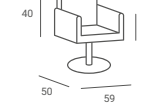

GHOST £ 341
▶ Seat made of transparent plastic ▶ Black upholstered seat cushion ▶ Hydraulic pump ▶ Star base