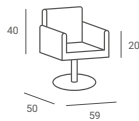

GHOST £ 389
▶ Seat made of transparent plastic ▶ Black upholstered seat cushion ▶ Black hydraulic pump ▶ Black square base