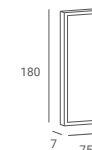

THOMAS £ 508

- Black perspex frame
- LED backlight