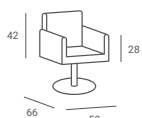

MAREA £ 386

- Black upholstery ▶ Foam structure
- Hydraulic pump ▶ Star base