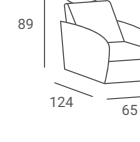

TECHNO £ 706

- Black upholstery ▶ White plastic casing
- White basin