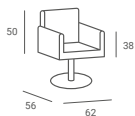

ZARA £ 391

- Black upholstery ▶ Fully upholstered
- Very wide seat ▶ Black hydraulic pump
- Black square base