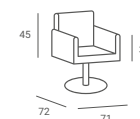

THOMAS £ 596

- White and black upholstery
- Hydraulic pump ▶ Round base