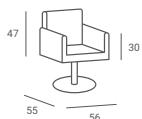

LOFT £ 384

- Black upholstery ▶ Black metal armrests
- Black hydraulic pump ▶ Black square base