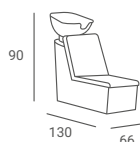

LADY Y PAKO £ 560

- Black upholstery ▶ Chromed armrests
- Black plastic casing ▶ Black basin