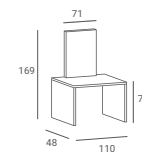

LOFT £ 382

- Black metal openwork construction
- Light wood laminate