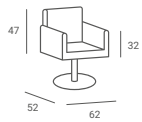

LEA £ 343
▶ Black upholstery ▶ Fully upholstered ▶ Very wide seat ▶ Hydraulic pump ▶ Star base