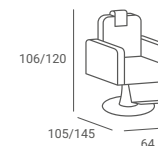

BORG £ 857

- Black upholstery with white trim and padding ▶ Big chromed base ▶ Metal, matt frame ▶ Adjustable backrest with integrated legrest position ▶ Adjustable headrest