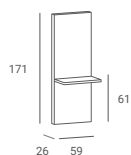

BONA 207

- White laminate
- With shelf