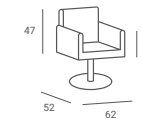

LEA £ 343
▶ Grey upholstery ▶ Fully upholstered ▶ Very wide seat ▶ Hydraulic pump ▶ Star base