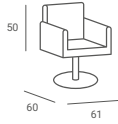

ENZO £ 462
▶ Black upholstery ▶ Black metal frame with wooden armrests ▶ Black hydraulic pump ▶ Black square base