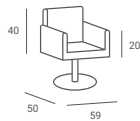

GHOST £ 389
▶ Seat made of transparent plastic ▶ Black upholstered seat cushion ▶ Hydraulic pump ▶ Round base