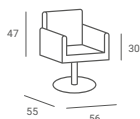

LEA £ 391
 ▶ Black upholstery ▶ Fully upholstered ▶ Very wide seat ▶ Hydraulic pump ▶ Chromed square base

LOFT £ 384

- ▶ Black upholstery ▶ Black metal armrests
- ▶ Black hydraulic pump ▶ Black square base