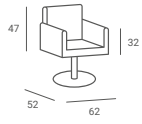

LEA £ 391
▶ Black upholstery ▶ Fully upholstered ▶ Very wide seat ▶ Black hydraulic pump ▶ Black square base