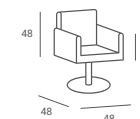

PIK £ 268

- Black upholstery ▶ Black painted armrests
- Hydraulic pump ▶ Star base