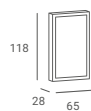

HALF £ 183

- Black laminate ▶ Shelf made of double board