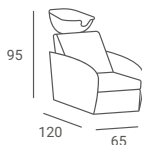

TECHNO £ 706

- ▶ Black upholstery ▶ Black plastic casing
- ▶ Black basin

TECHNO £ 706

- ▶ Black upholstery ▶ White plastic casing
- ▶ White basin

THOMAS £ 801

- ▶ Black upholstery ▶ Black plastic casing
- ▶ Black basin