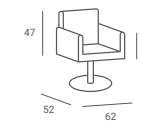

LEA £ 391
▶ Grey upholstery ▶ Fully upholstered ▶ Very wide seat ▶ Hydraulic pump ▶ Chromed square base