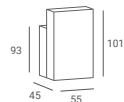

RENO MINI

£ 339

- Body made of white laminate ▶ Front stripes made of black laminate ▶ Equipped with drawer and cabinet