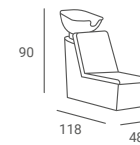

LADY Y PIK £ 633

- Black upholstery ▶ Black painted armrests
- Black plastic casing ▶ White basin