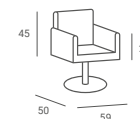

PAKO £ 258

- Black upholstery ▶ Chromed armrests
- Hydraulic pump ▶ Star base