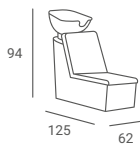

TINA £ 330

- ▶ Black upholstery ▶ Upholstered armrests
- ▶ Hydraulic pump ▶ Star base

TULIP £ 567

- ▶ Black upholstery ▶ Black hydraulic pump
- ▶ Black square base

ZARA £ 391

- ▶ Black upholstery ▶ Fully upholstered
- ▶ Very wide seat ▶ Black hydraulic pump
- ▶ Black square base