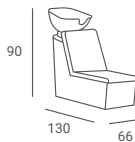

LADY ONE £ 776

- Black upholstery ▶ Black plastic casing
- Black basin