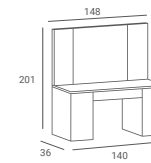

- ▶ Wash foldable, portable ▶ With drainpipe and tank

BONA £ 207

- ▶ Black laminate
- ▶ With shelf

WEGA £ 308

- ▶ Frame made of black laminate ▶ Inner part and shelf made of white laminate ▶ With footrest