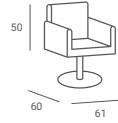

ENZO £ 462
▶ Brown upholstery ▶ Black metal frame with wooden armrests ▶ Hydraulic pump ▶ Chromed square base