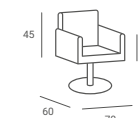

TULIP £ 567

- Black upholstery ▶ Black hydraulic pump
- Black square base