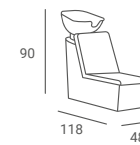

LADY Y PIK £ 633

- Black upholstery ▶ Black painted armrests
- Black plastic casing ▶ Black basin