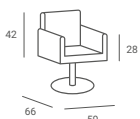

MAREA £ 434

- Black upholstery ▶ Foam structure
- Hydraulic pump ▶ Round base