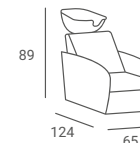

LADY C LEA £ 729

- ▶ Black upholstery ▶ Black plastic casing
- ▶ Black basin

LADY ONE £ 776

- ▶ Black upholstery ▶ Black plastic casing
- ▶ White basin

LADY Y TINA £ 696

- ▶ Black upholstery ▶ Upholstered armrests
- ▶ Black plastic casing ▶ Black basin