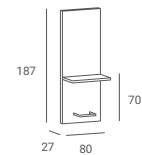

- ▶ Wash foldable, portable ▶ With drainpipe and tank

BONA £ 207

- ▶ Black laminate
- ▶ With shelf

WEGA £ 308

- ▶ Frame made of black laminate ▶ Inner part and shelf made of white laminate ▶ With footrest