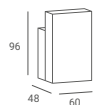

LEXUS I

£ 371

- ▶ Venge laminate ▶ Equipped with drawer

RENO MINI

£ 339

- ▶ Body made of white laminate ▶ Front stripes made of black laminate ▶ Equipped with drawer and cabinet

RIALTO MINI

£ 321