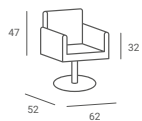

LEA £ 391
▶ Black upholstery ▶ Fully upholstered ▶ Very wide seat ▶ Hydraulic pump ▶ Chromed square base