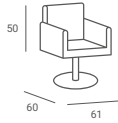

ENZO £ 462
▶ Black upholstery ▶ Black metal frame with wooden armrests ▶ Hydraulic pump ▶ Chromed square base