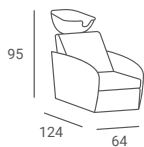

TECHNO £ 706

- ▶ Black upholstery ▶ Black plastic casing
- ▶ White basin

LADY ONE £ 776

- ▶ Black upholstery ▶ Black plastic casing
- ▶ Black basin

LADY Y PAKO £ 560

- ▶ Black upholstery ▶ Chromed armrests
- ▶ Black plastic casing ▶ Black basin

TECHNO £ 706

- ▶ Black upholstery ▶ Black plastic casing
- ▶ Black basin

TECHNO £ 706

- ▶ Black upholstery ▶ White plastic casing
- ▶ White basin

THOMAS £ 801

- ▶ Black upholstery ▶ Black plastic casing
- ▶ Black basin