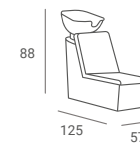

LADY Y TINA £ 696

- Black upholstery ▶ Upholstered armrests
- Black plastic casing ▶ Black basin