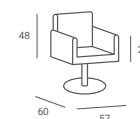

THOMAS £ 596

- ▶ Black upholstery ▶ Hydraulic pump
- ▶ Round base

MAREA £ 386

- ▶ Black upholstery ▶ Foam structure
- ▶ Hydraulic pump ▶ Star base

PARTNER £ 301

- ▶ Black upholstery ▶ Aluminium armrests
- ▶ Hydraulic pump ▶ Star base