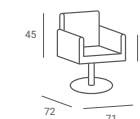

LOFT £ 337

- ▶ Black upholstery ▶ Black metal armrests
- ▶ Hydraulic pump ▶ Star base

MAREA £ 434

- ▶ Black upholstery ▶ Foam structure
- ▶ Hydraulic pump ▶ Round base

THOMAS £ 596

- ▶ White and black upholstery
- ▶ Hydraulic pump ▶ Round base