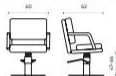

Belluna Styling Chair

Available in a variety of colours.

Base	PRICE	LIST
5 Star	from £826	£949
5 Star (Black)	from £853	£947
Disc	from £863	£969
Square	from £883	£991