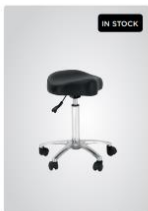

IN STOCK

EXPRESS

Mustang Stool

Express Delivery in Black only.

Offer **£101** (List £139)