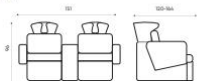

Chill Wash Sofa (2 Position)

Basin	PRICE	LIST
White Basin (2 Position)	from £6,824	£7,500
Black Basin (2 Position)	from £7,027	£7,500

Weekly price from £37.14*