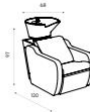

Bay Wash Unit

Type	PRICE	LIST
Standard	from £1,084	£1,465

Weekly price from £5.82*