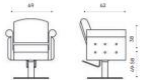

Londra Optima Styling Chair

Base	PRICE	LIST
S Star	from £1,003	£1,164
Disc	from £1,115	£1,299
Square	from £1,154	£1,299

Weekly price from £5.38*

NEW
Aura Styling Unit

Available with or without LED backlighting and on a chrome or trendy gold base.

Type	PRICE	LIST
Parade (Wall Unit)	from £2,882	£3,200
Styling Island	from £6,694	£7,498

Weekly price from £15.46*