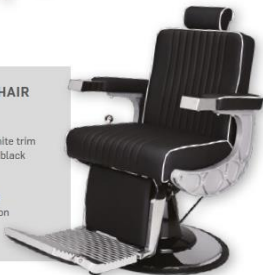

LEA STYLING CHAIR

STAR BASE: £ 343

SQUARE BASE: £ 391

- Black or grey upholstery
- Hydraulic pump
- Chromed square or star base

LADY LEA WASH UNIT

£ 738

- Grey upholstery
- Black plastic casing
- White basin

BORG BARBER CHAIR

£ 857

- ▶ Black upholstery with white trim
- ▶ Big chromed base
- ▶ Metal, matt frame
- ▶ Adjustable backrest with integrated leg rest position
- ▶ Adjustable headrest

CARLOS BARBER CHAIR