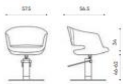

Get the look

INSPIRING SALONS LTD
Mike Cooper - 07415336002

pietranera
ITALIAN DESIGN & PRODUCTION

NEW
Oyster Optima Styling Chair

Base	PRICE	LIST
5 Star (Chrome)	from £652	£704
Disc (Chrome)	from £757	£841
Disc (Gold)	from £926	£1009

SALON FINANCE
HAIR & BEAUTY BUSINESS FINANCE

NEW
Zone Wash Pro Optima

Type	PRICE	LIST
Standard	from £2,126	£2,362
Relax	from £2,424	£2,694
Jet Massage	from £3,521	£3,919

Weekly price from £11.40*