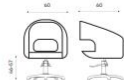

Plaza Styling Chair

The Plaza Styling Chair has a pleasingly curved modern design and a cut out back.
Available in black only.

Type	PRICE	LIST
5 Star	from £212	£236