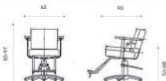

A1201 Styling Chair

Base	PRICE	LIST
5 Star (Chrome or Black)	from £958	~~£1,095~~
Disc (Chrome or Black)	from £976	~~£1,113~~

Weekly price from **£16.93***