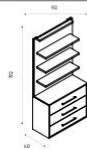

Glam Unit

Type	PRICE	LIST
Styling Unit (Shelves Only)	from £346	£494
Luxe (+ Storage)	from £686	£949