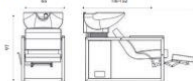

NEW
Iron Wash

Type	PRICE	LIST
Standard	from £1,525	£1,695
Relax	from £1,744	£1,997

Weekly price from £8.18*