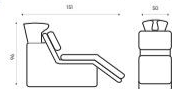

Belluna Relax Washpoint

Base	PRICE	LIST
White Basin	from £2,047	£2,276
Black Basin	from £2,134	£2,373

Weekly price from £10.98*