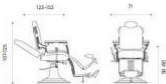

Legacy 95 Barber Chair

Base	PRICE	LIST
Standard	from £3,156	~~£3,600~~

Weekly price from **£16.93***