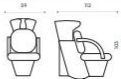

Budget Option

Galaxy Washpoint

Type	PRICE	LIST
Standard	Offer £568	£706