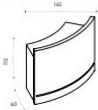

Hello Reception Desk

Type	PRICE	LIST
One Size	from £686	£949

NEW

Legacy Spa Couch

Type	PRICE	LIST
One Size	from £1,955	£2,699

Weekly price from £10.47*