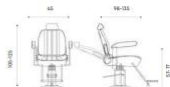

GT Sportsman Barber's Chair

Type	PRICE	LIST
Standard	from £1,106	~~£1,296~~

Weekly price from **£5.93***