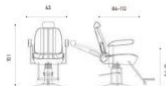

Dainty Barber Chair

Base	PRICE	LIST
Chrome or Black	from £1,319	~~£1,606~~

Weekly price from **£66***