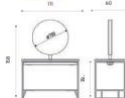

NEW
Hardy

Type	PRICE	LIST
Pareto	from £629	£699
Single Wall Unit (Pareto + Look Mirror)	from £1,240	£1,399
2 Position Island	from £2,072	£2,399
4 Position Island	from £3,452	£3,999

Weekly price from £6.65*
(Excluding pareto)

2 Position: