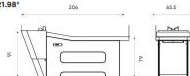

Type	PRICE	LIST
Standard	from £4,099	~~£4,554~~
Comfort Backrest	from £4,298	~~£4,755~~
Jet Massage	from £5,432	~~£6,036~~

Weekly price from £21.98*