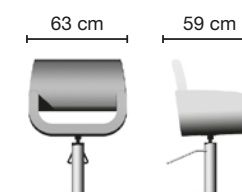

**TRAPUNTATO
QUILTED**

**RICAMATO
EMBROIDERED**

**PAILLETES
SEQUINS**

**IL TUO LOGO
YOUR LOGO**

Il tuo logo, ricamato o stampato sui tuoi arredi, ora è realtà. Scegli lo skai ed il colore del filo, inviaci il tuo logo e lo vedrai riprodotto sui tuoi arredi.

Your logo, embroidered or embossed on your furniture, is now reality. Choose the skai and the color of the thread, send us your logo and you will see it reproduced on your furniture.

Cod. T: T1 - T3 - T5
Cod. R: RS1 - RS2 - RS3 - RF23
Cod. P: PA1 - PA2 - PS21 - PF13

Cod. R: RS1 - RS2
Cod. P: PA2 - PS21