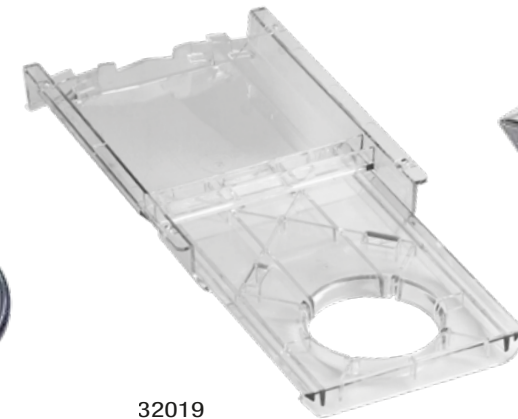

in cm.

TYPE e CLIP

PIANETTI

9903

9901

PORTA PHON

32018

32019