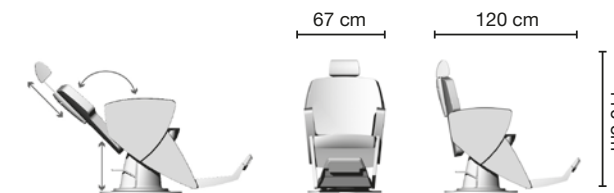

Cod. T: T1 - T3 • R: RS1 • P: PA1 - PA2