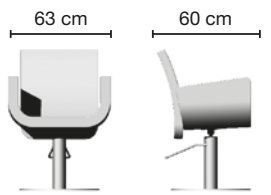

Cod. T: T1 - T2 - T3 - T5
Cod. R: RA31 - RF22 - RS1 - RS2 - RV11
Cod. P: PA1 - PA3 - PF11 - PF12 - PS21