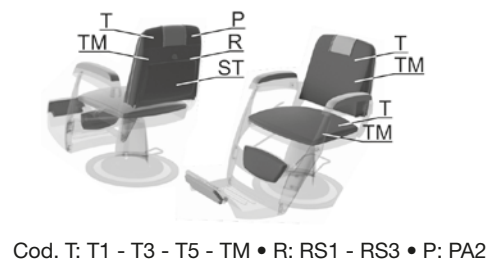

**TRAPUNTATO
QUILTED**

- Cod T1
- Cod T3
- Cod T5
- Cod TM

**RICAMATO
EMBROIDERED**

La bellezza non ha età

Cod RS3 ITA
Cod RS3 ENG
Cod RS3 FRA

**PAILLETTES
SEQUINS**

Cod PA2

**DESIGN YOUR LOGO
EMBROIDERED**

Cod RS1

**DESIGN YOUR LOGO
EMBOSSED**

Cod ST