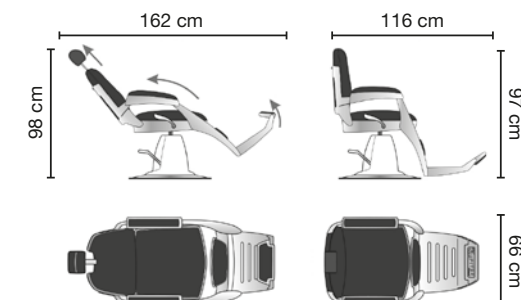

TRAPUNTATO
QUILTED

Cod T1

Cod T3

Cod T5

Cod TM

RICAMATO
EMBROIDERED

Cod RS3 ITA
Cod RS3 ENG
Cod RS3 FRA

PAILLETES
SEQUINS

Cod PA2

Cod RS1

Cod ST

Salone
Tivoli
pag. 4