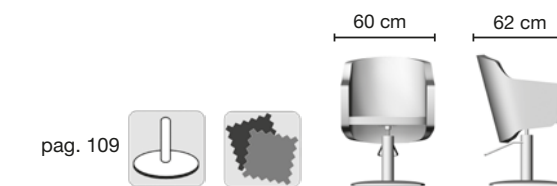

Cod. T: T1 - T2
Cod. R: RA31 - RF21 - RF22 - RS1 - RS3 - RV11
Cod. P: PA1 - PF11 - PF12 - PS21