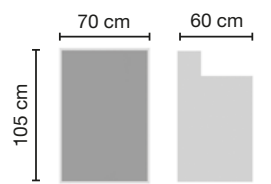

Cod. T: T1 - T2 - T7
Cod. R: RS1 - RS3 - RF21
Cod. P: PA1 - PF11 - PF12