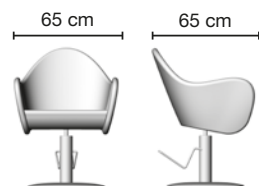

Cod. T: T1 - T2
Cod. R: RA31 - RF21 - RF22 - RS1 - RS3 - RV11
Cod. P: PA1 - PF11 - PF12 - PS21