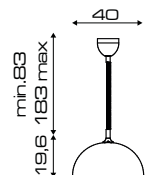

Art. 745-MB
Marmo bianco opaco
Matt white marble