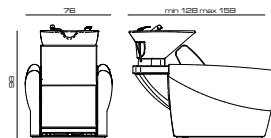

## ACCESSORI/ACCESSORIES

Pedaliere Up/Down  
Foot control Up/Down

Pedaliere Jet  
Jet foot control

Mixer termostatico  
Thermost. water mixer

Vaschetta di servizio  
Link bowl