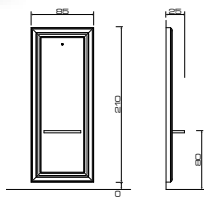

## ACCESSORI/ACCESSORIES

Illuminazione  
Light

Portaphon estraibile  
Retractable hair dryer holder

Supplemento colore nero opaco  
At extra charge matt black colour