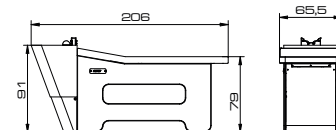

## VERSIONI/VERSIONS

**Cod. 550**

Spalla basic  
*Basic sides*

**Cod. 550 + LED + MOT**

Spalla basic con luce, schienale comfort  
*Basic sides with lighting, comfort backrest*

**Cod. 155**

Tray-regular tavolozza trattamenti completa di ciotole  
*Tray-regular, palette for treatments complete with bowls*