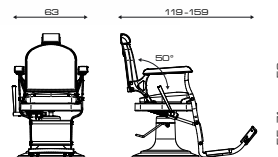

COLORI/COLORS

Bianco lucido
Gloss white

Nero lucido
Gloss black