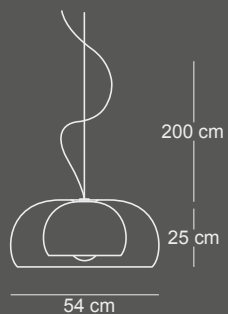

QUEEN

Lampada a sospensione.

Particolare lampada di design composta da due elementi in metacrilato. L'elemento interno è sempre di colore bianco opal mentre quello esterno è in metacrilato trasparente colorato.

Pendant lamp.

Designer lamp formed by two methacrylate parts. The interior diffuser is always opal white, while the outer shade is in coloured transparent methacrylate.