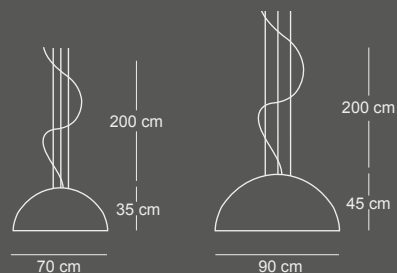

COD.	MISURE/DIMENSIONS	LAMPADINE / BULBS	CERTIFICATION
760	CM. Ø 49 x 30/230H	FLUOR. 1x max 25W / E27 / 230V	 <b>CE</b>

Bianco/White

COD.	MISURE/DIMENSIONS CM.	LAMPADINE / BULBS FLUOR.	CERTIFICATION
761	Ø 70 x 35/235	2xmax25W/E27/230V	 <b>CE</b>
761B	Ø 90 x 45/245	3xmax25W/E27/230V	

Bianco lucido/White glossy

Biancosatinato/Whitematt