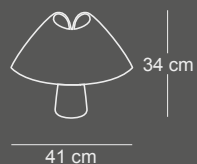

LADY

Lampada da tavolo.

Particolare lampada di design, realizzata interamente a mano in un solo pezzo. La lucidatura e rifinitura avvengono manualmente per valorizzare qualità e bellezza del metacrilato stratificato di vari colori. Una lampada di forte personalità.

Table lamp.

Unusually designed lamp created by hand from a single piece of stratified methacrylate. Hand-polished and finished to enhance the beauty and colours of the material. Eye-catching lamp that makes a stylish statement.

COD.	MISURE/DIMENSIONS CM.	LAMPADINE / BULBS FLUOR.	CERTIFICATION
766	41 x 26 x 34H	1xmax25W/E27/230V	CE