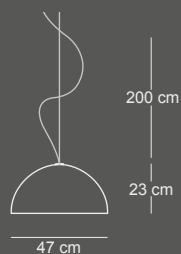

DROPS

Lampada a sospensione.

Un suggestivo effetto pioggia rende unico il diffusore in metacrilato trasparente colorato. Montatura in metallo con cavetto di acciaio regolabile in altezza.

Pendant lamp.

A suggestive effect resembling raindrops makes this lampshade in coloured transparent methacrylate unique. Metal mount with steel cable adjustable in length.