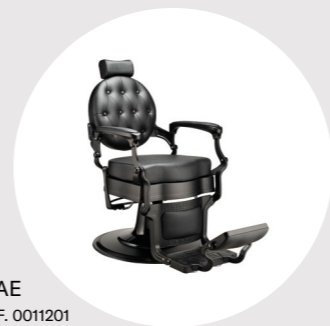

Upholstery: PVC ● Black

BARBER CHAIRS

UPDO
REF. 0009161

Upholstery: PVC ● Black

SHACK
REF. 0009151

Upholstery: PVC ● Black +
○ White

MAE
REF. 0011201

Upholstery: PVC ● Brown