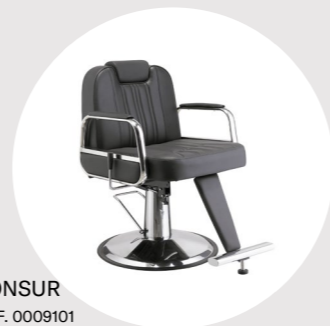

Upholstery: PVC ● Grey

TROLLEYS

CURLE
REF. 0010911

Upholstery: PVC ● Black

FRO
REF. 0005751

Upholstery: PVC ● Black

GON
REF. 0011191

Upholstery: PVC ● Black