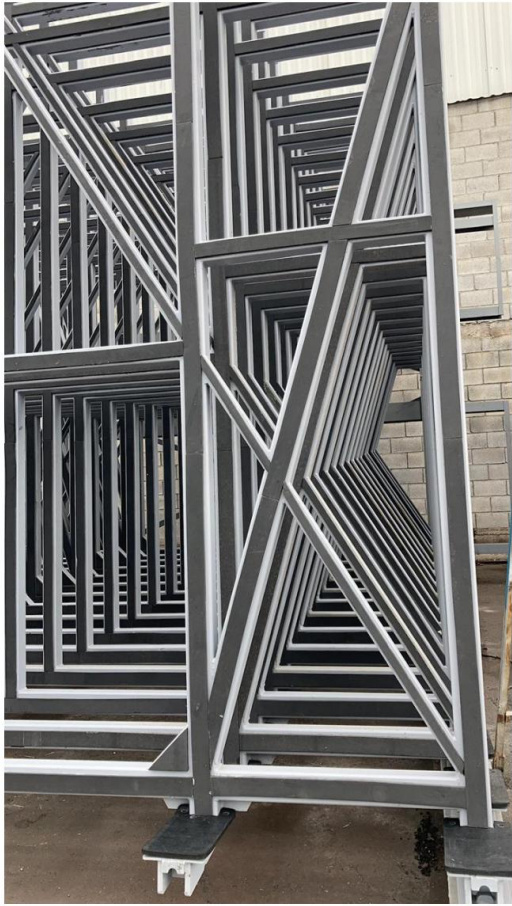

Large glass handling rack

Rack weight 600 kg

Measurements 4.30 m x 3.80 m

Flatness of +/- 2 mm

Load from 6 ton to 9 ton of 3 mm glass