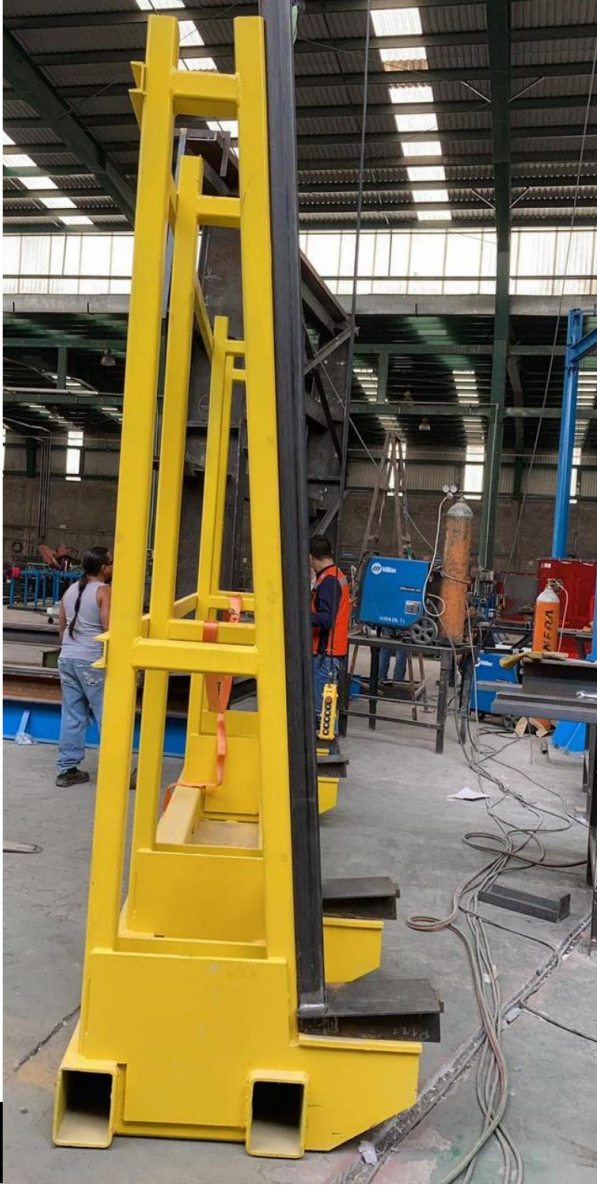

Large glass handling rack

Rack weight 600 kg

Measurements 4.30 m x 3.80 m

Flatness of +/- 2 mm

Load from 6 ton to 9 ton of 3 mm glass