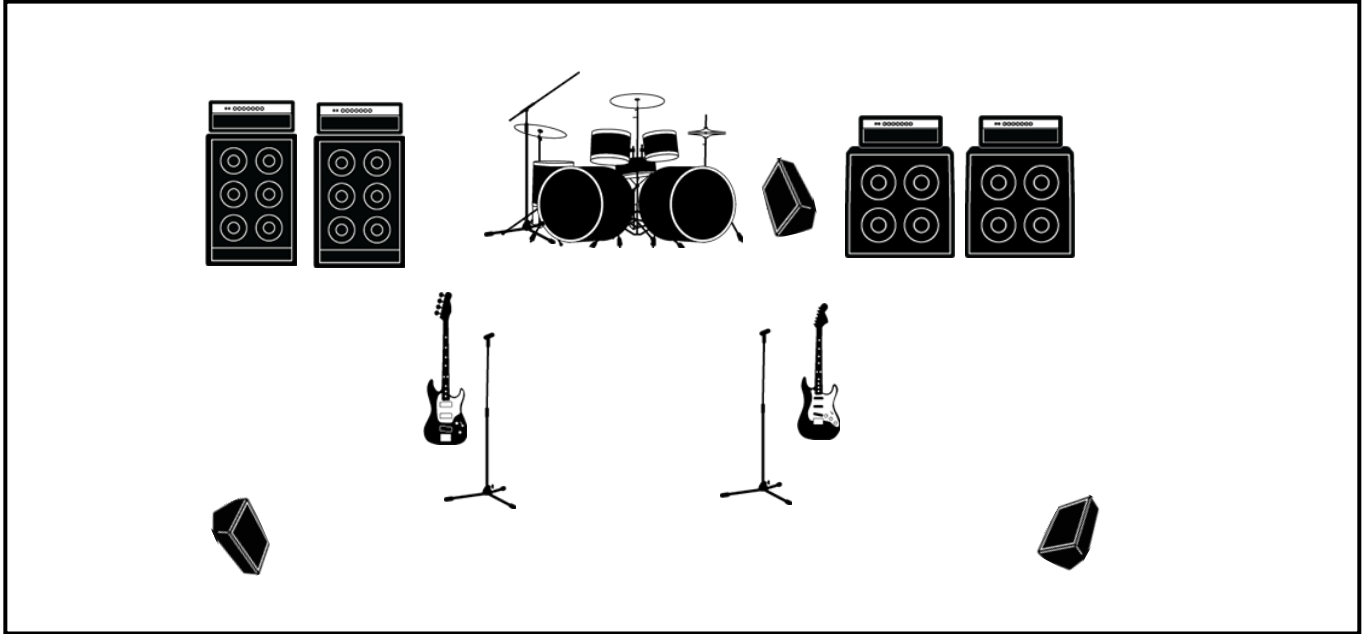

ZZ Top Notch STAGE PLOT as of 1/4/2023

BAND NAME

ZZ Top Notch

VENUE

TBD

TBD

DATE / TIME

STAGE

INPUT LIST

1	Kick Drum	9	Bass amp 2 mic	17		25	
2	Snare	10	Chuck vocal mic	18		26	
3	Tom 1	11	John vocal mic	19			
4	Floor Tom	12	Joe vocal mic	20		28	
5	Overhead mic	13		21		29	
6	Guitar amp 1 mic	14		22		30	
7	Guitar amp 2 mic	15		23		31	
8	Bass amp 1 mic	16		24		32