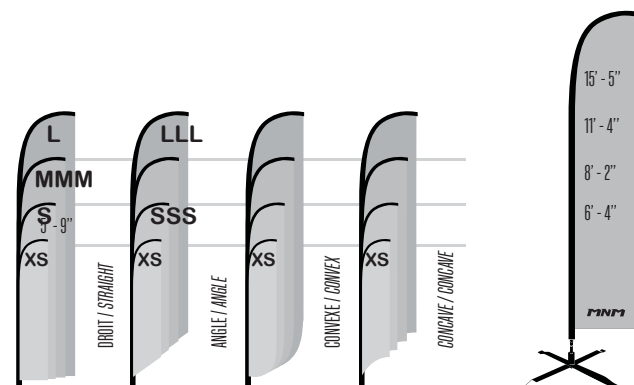

DRAPEAUX / FLAGS

- Tissu 100% polyester / 100% polyester
- Impression résistante et sans limite de couleurs / Durable print, unlimited colors
- Sac de transport inclus / Carrying bag included