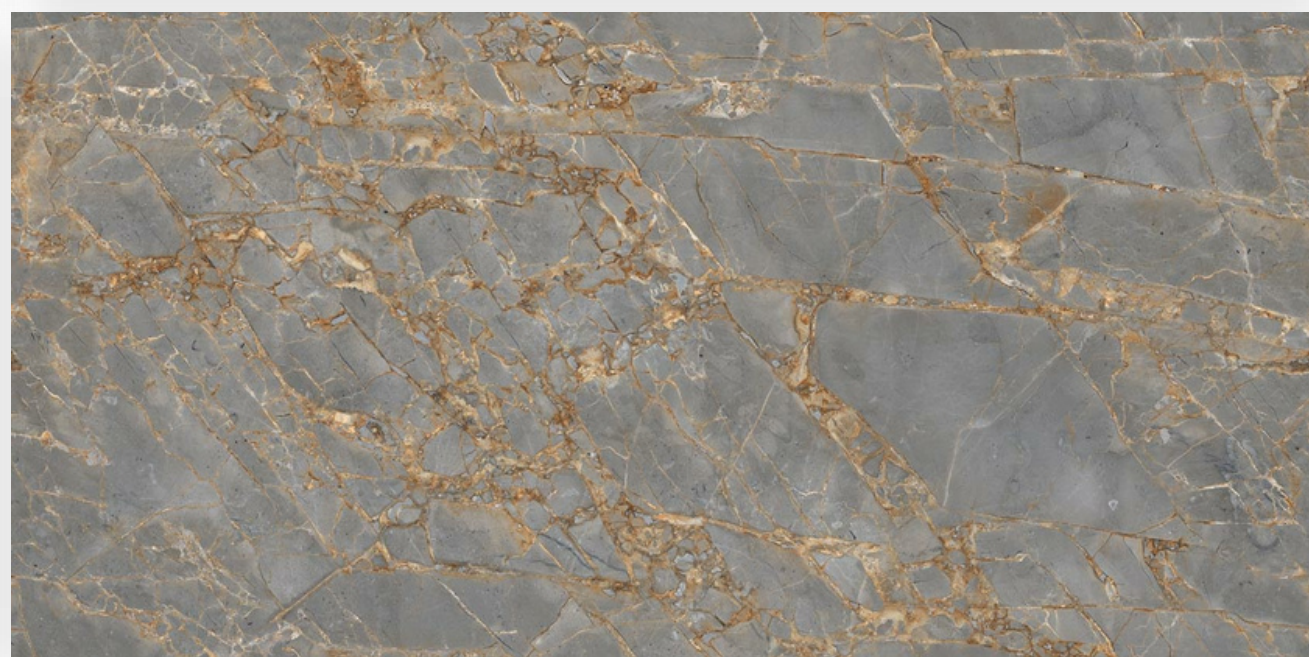

plush.

AARUM WAVE GREY

Size : 600 X 1200 MM

Surface : Endless

Random : 3

plush.

AMAZON BROWN

Size : 600 X 1200 MM