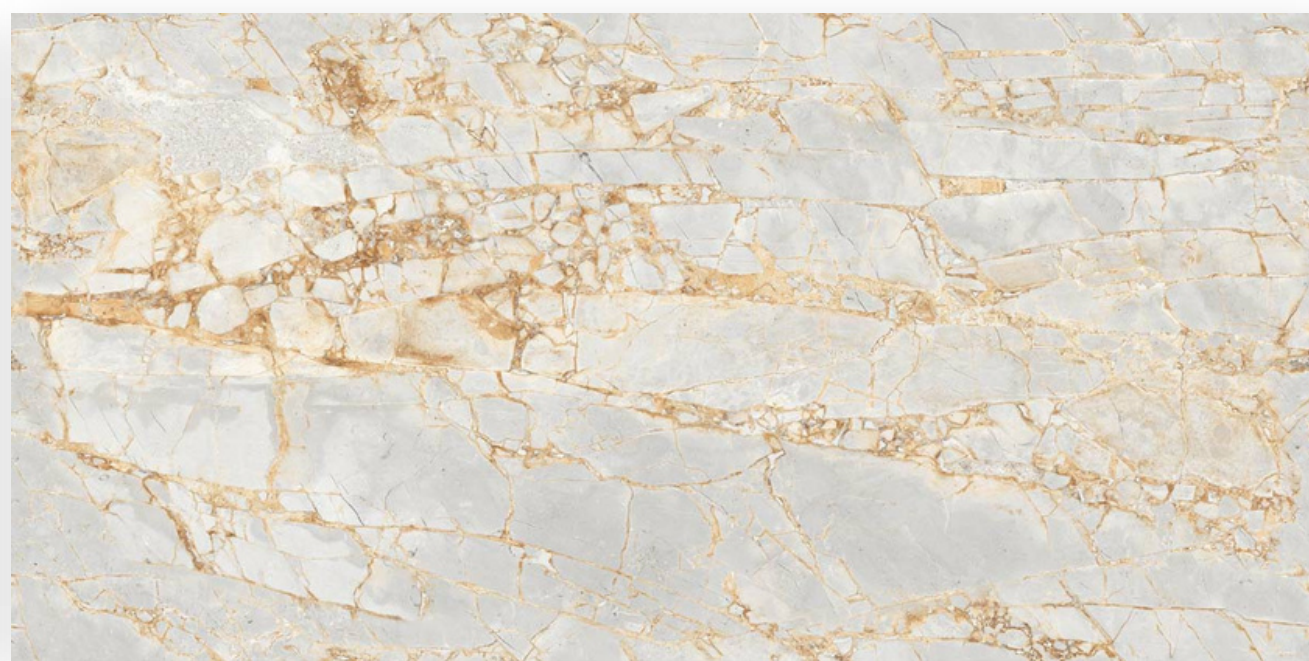

Random : 2

plush.

MOON CREMA

Size : 600 X 1200 MM

Surface : Endless

Random : 2

plush.

AARUM WAVE BIANCO