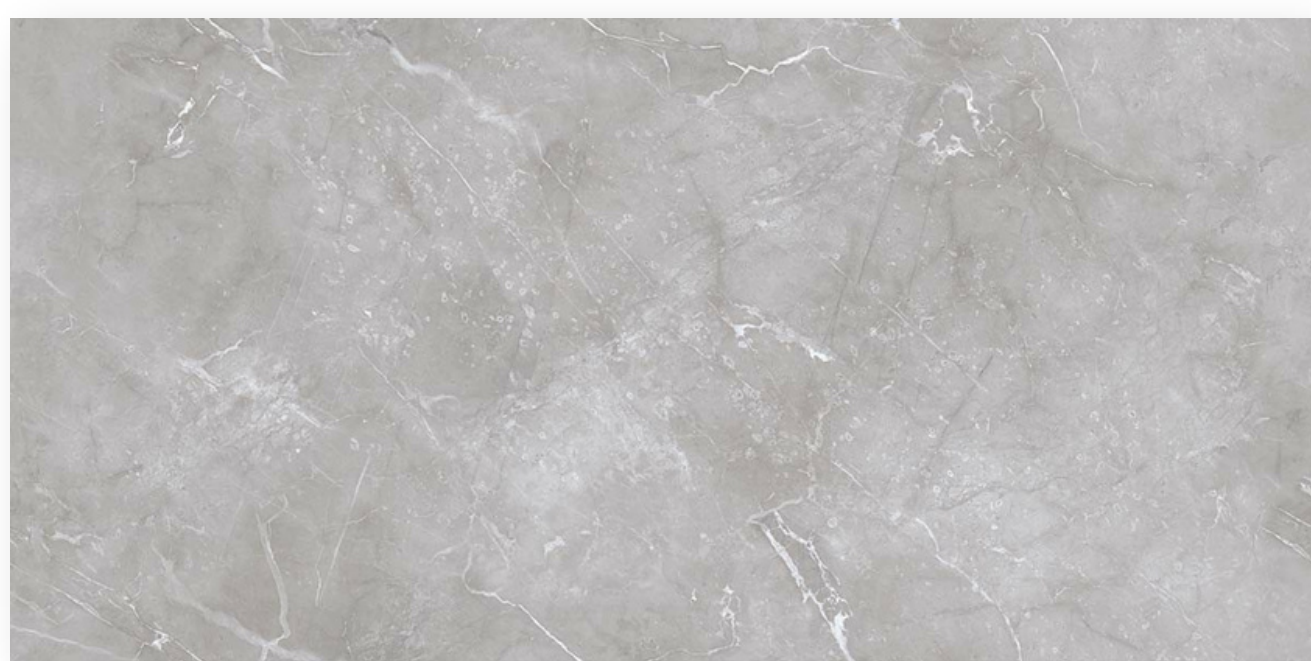

plush.

RAYMOND GREY

Size : 600 X 1200 MM

Surface : Endless

Random : 1

plush.

LUCCIANO BIANCO

Size : 600 X 1200 MM