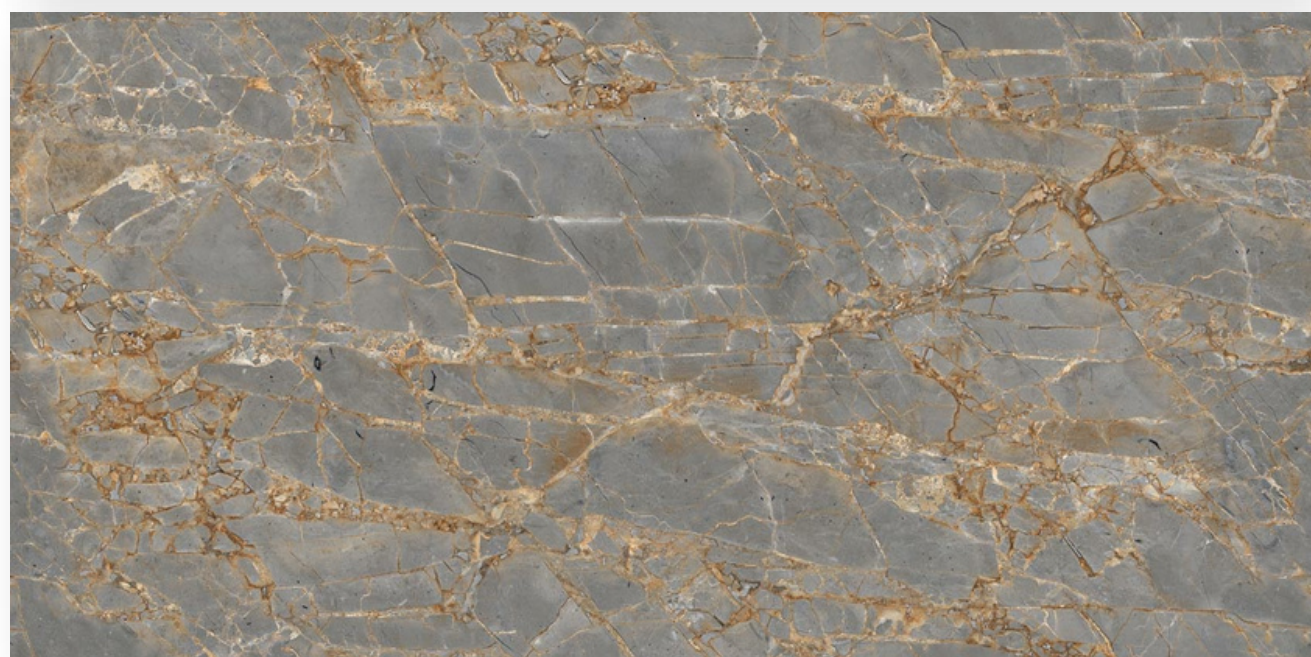

plush.

AARUM WAVE GREY

Size : 600 X 1200 MM

Surface : Endless

Random : 3

plush.

AMAZON BROWN

Size : 600 X 1200 MM