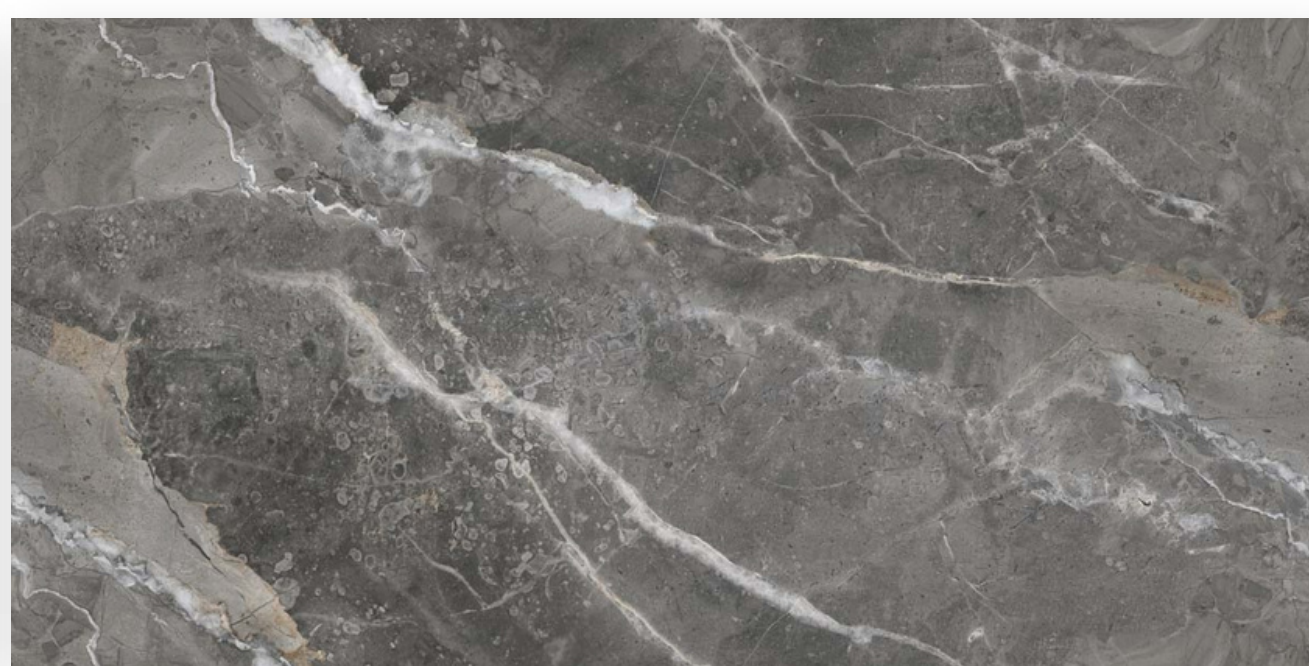

LUCCIANO GREY

Size : 600 X 1200 MM

Surface : Endless

Random : 3

plush.

ARIZONA GREY

Size : 600 X 1200 MM

Surface : Endless