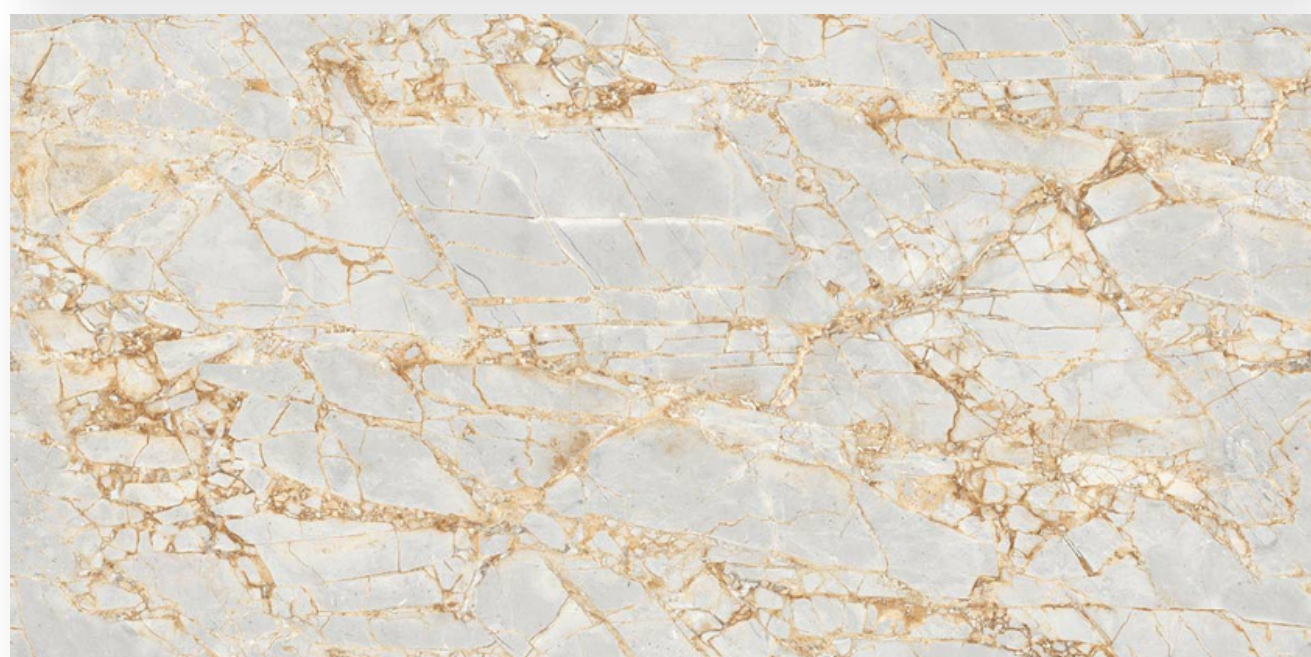

Random : 2

plush.

MOON CREMA

Size : 600 X 1200 MM

Surface : Endless

Random : 2

plush.

AARUM WAVE BIANCO