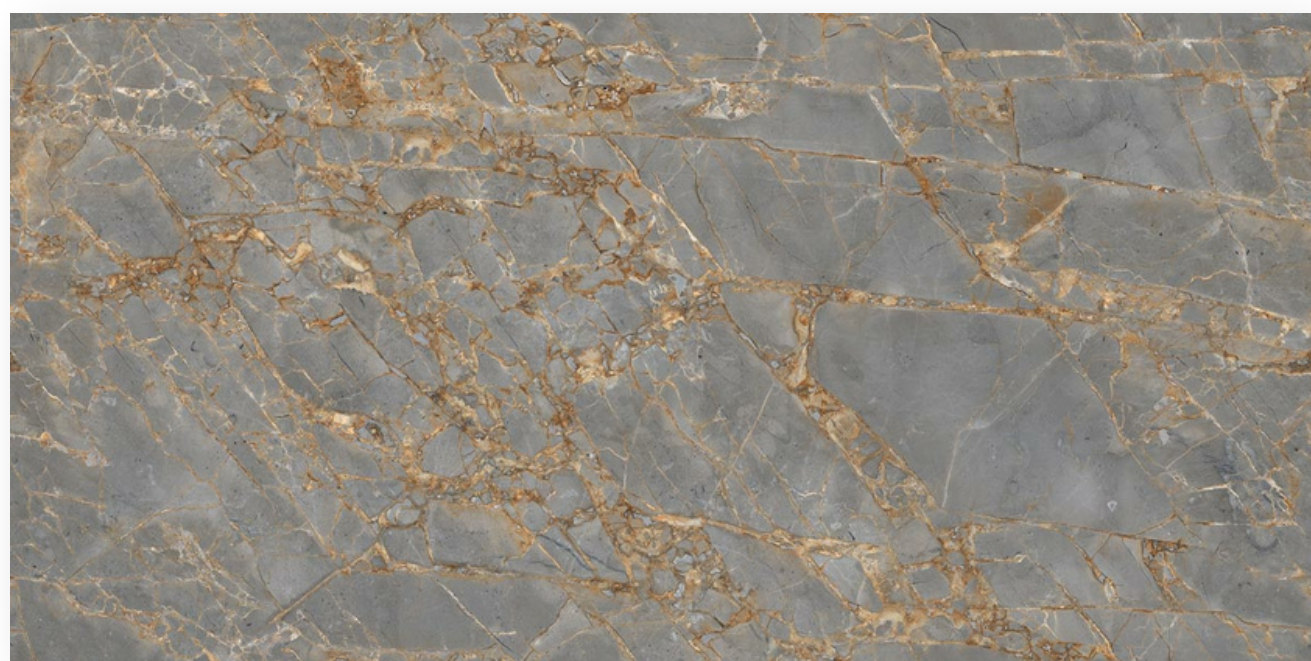

plush.

AARUM WAVE GREY

Size : 600 X 1200 MM

Surface : Endless

Random : 3

plush.

AMAZON BROWN

Size : 600 X 1200 MM