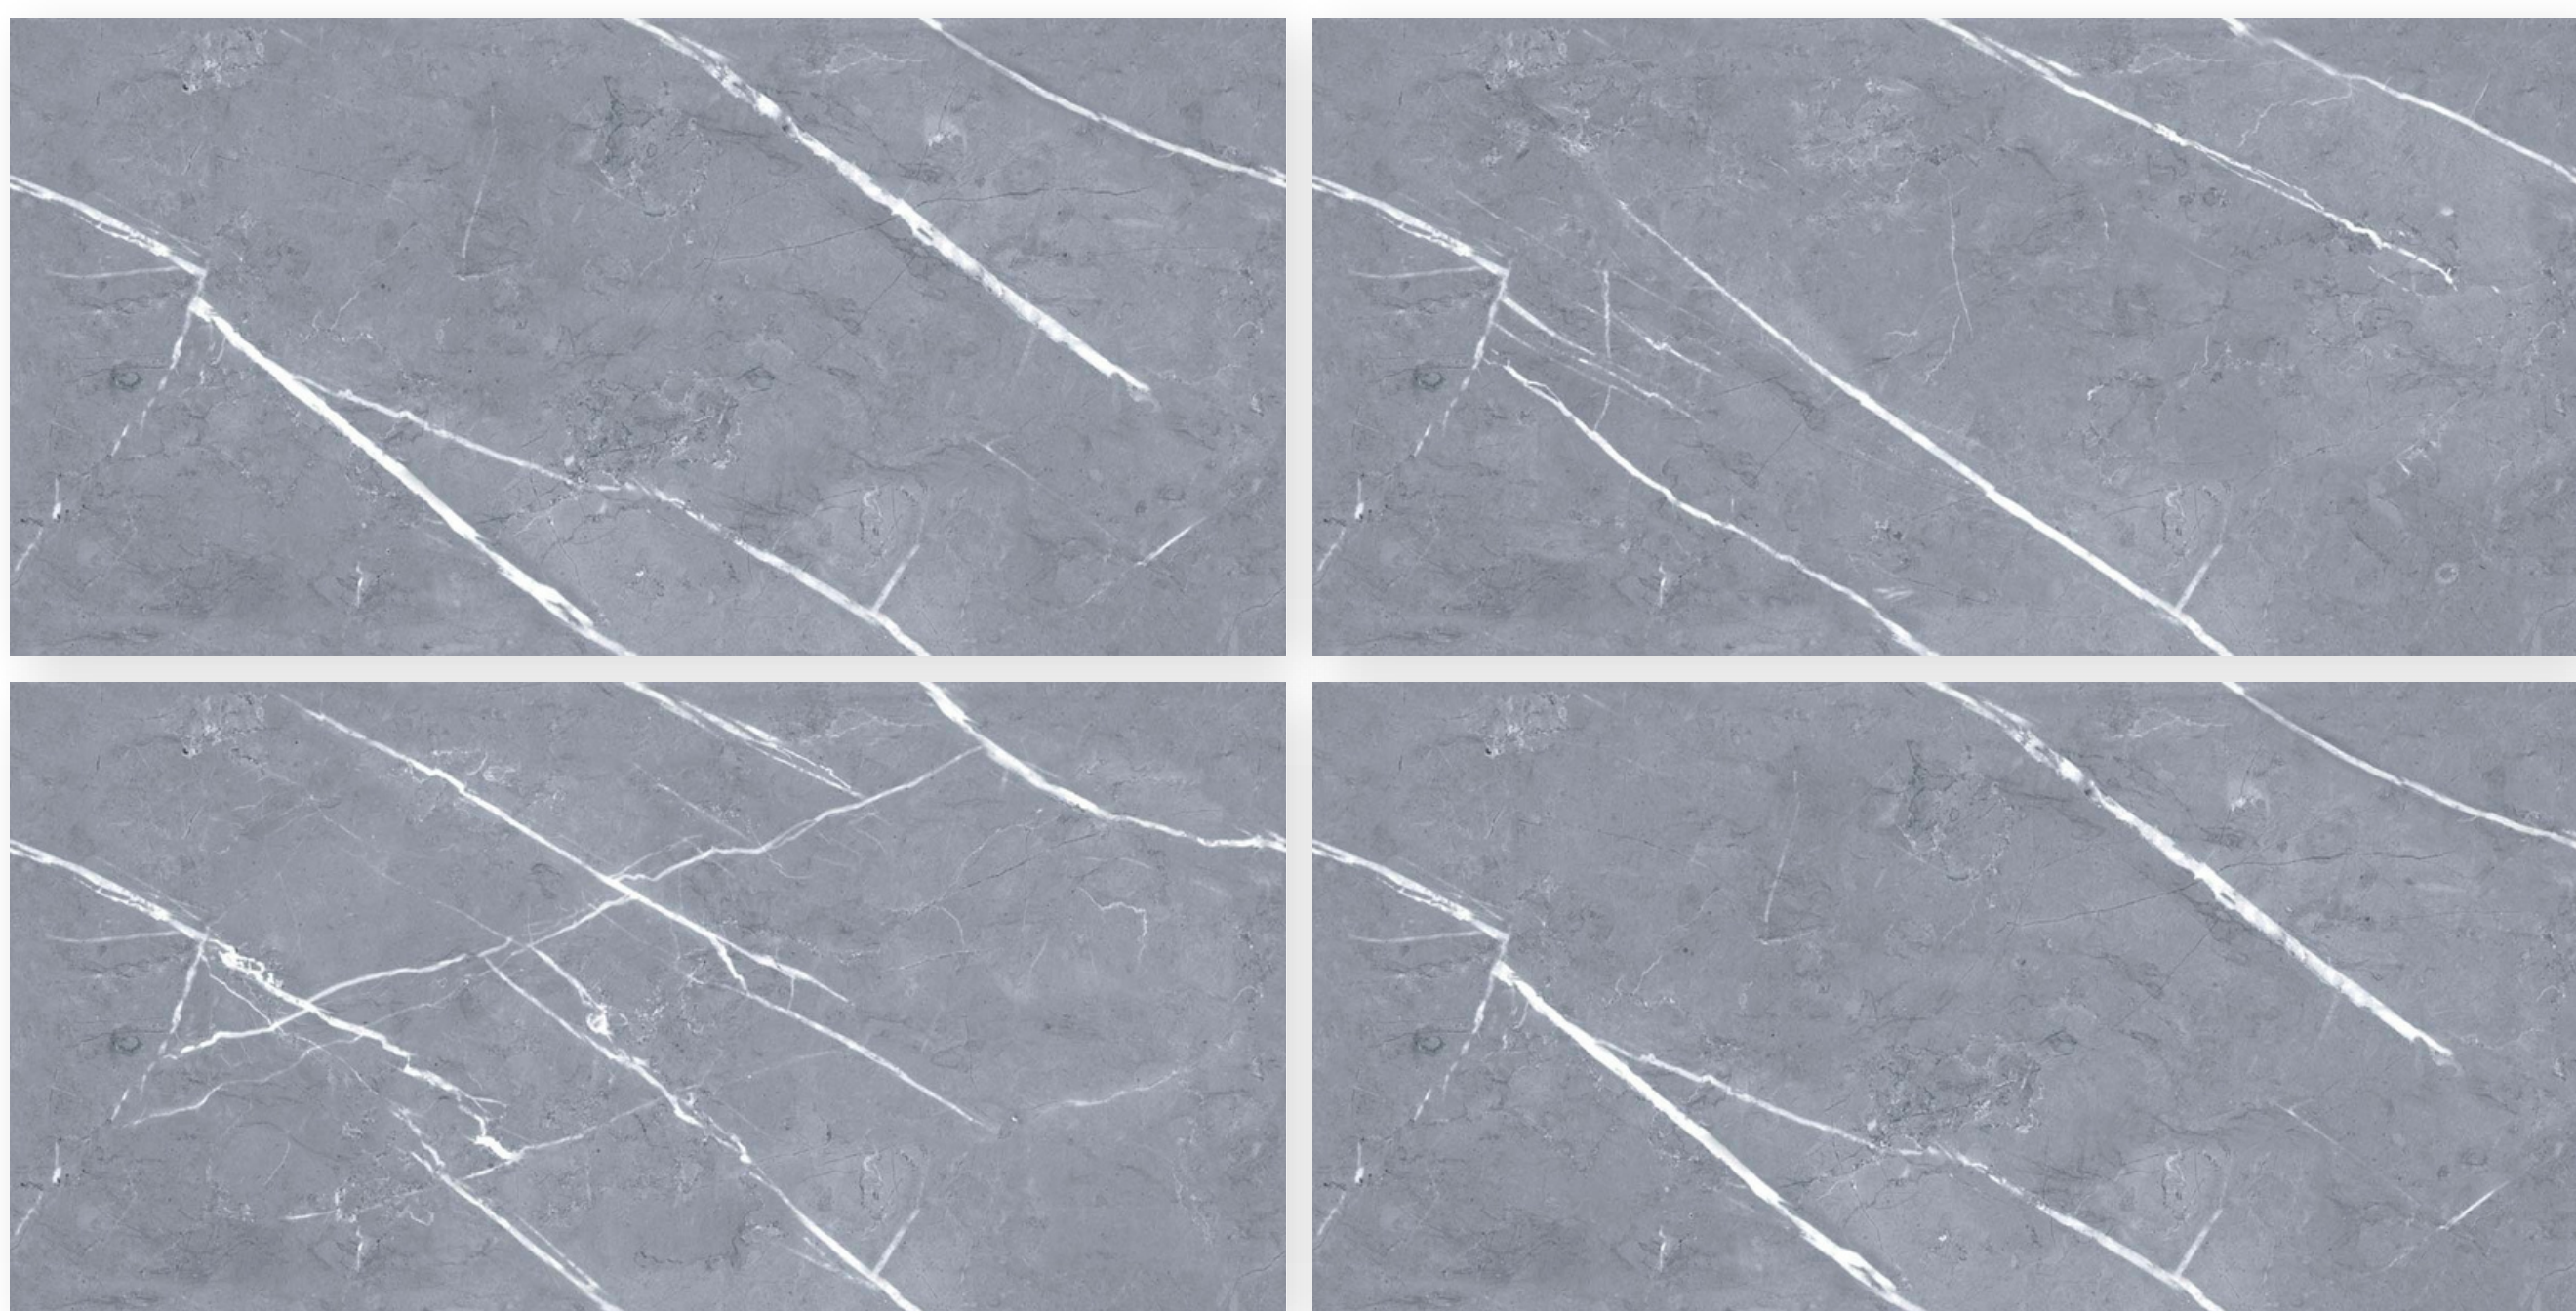

PASSION GREY

Size : 600 X 1200 MM

Surface : Endless

Random : 3