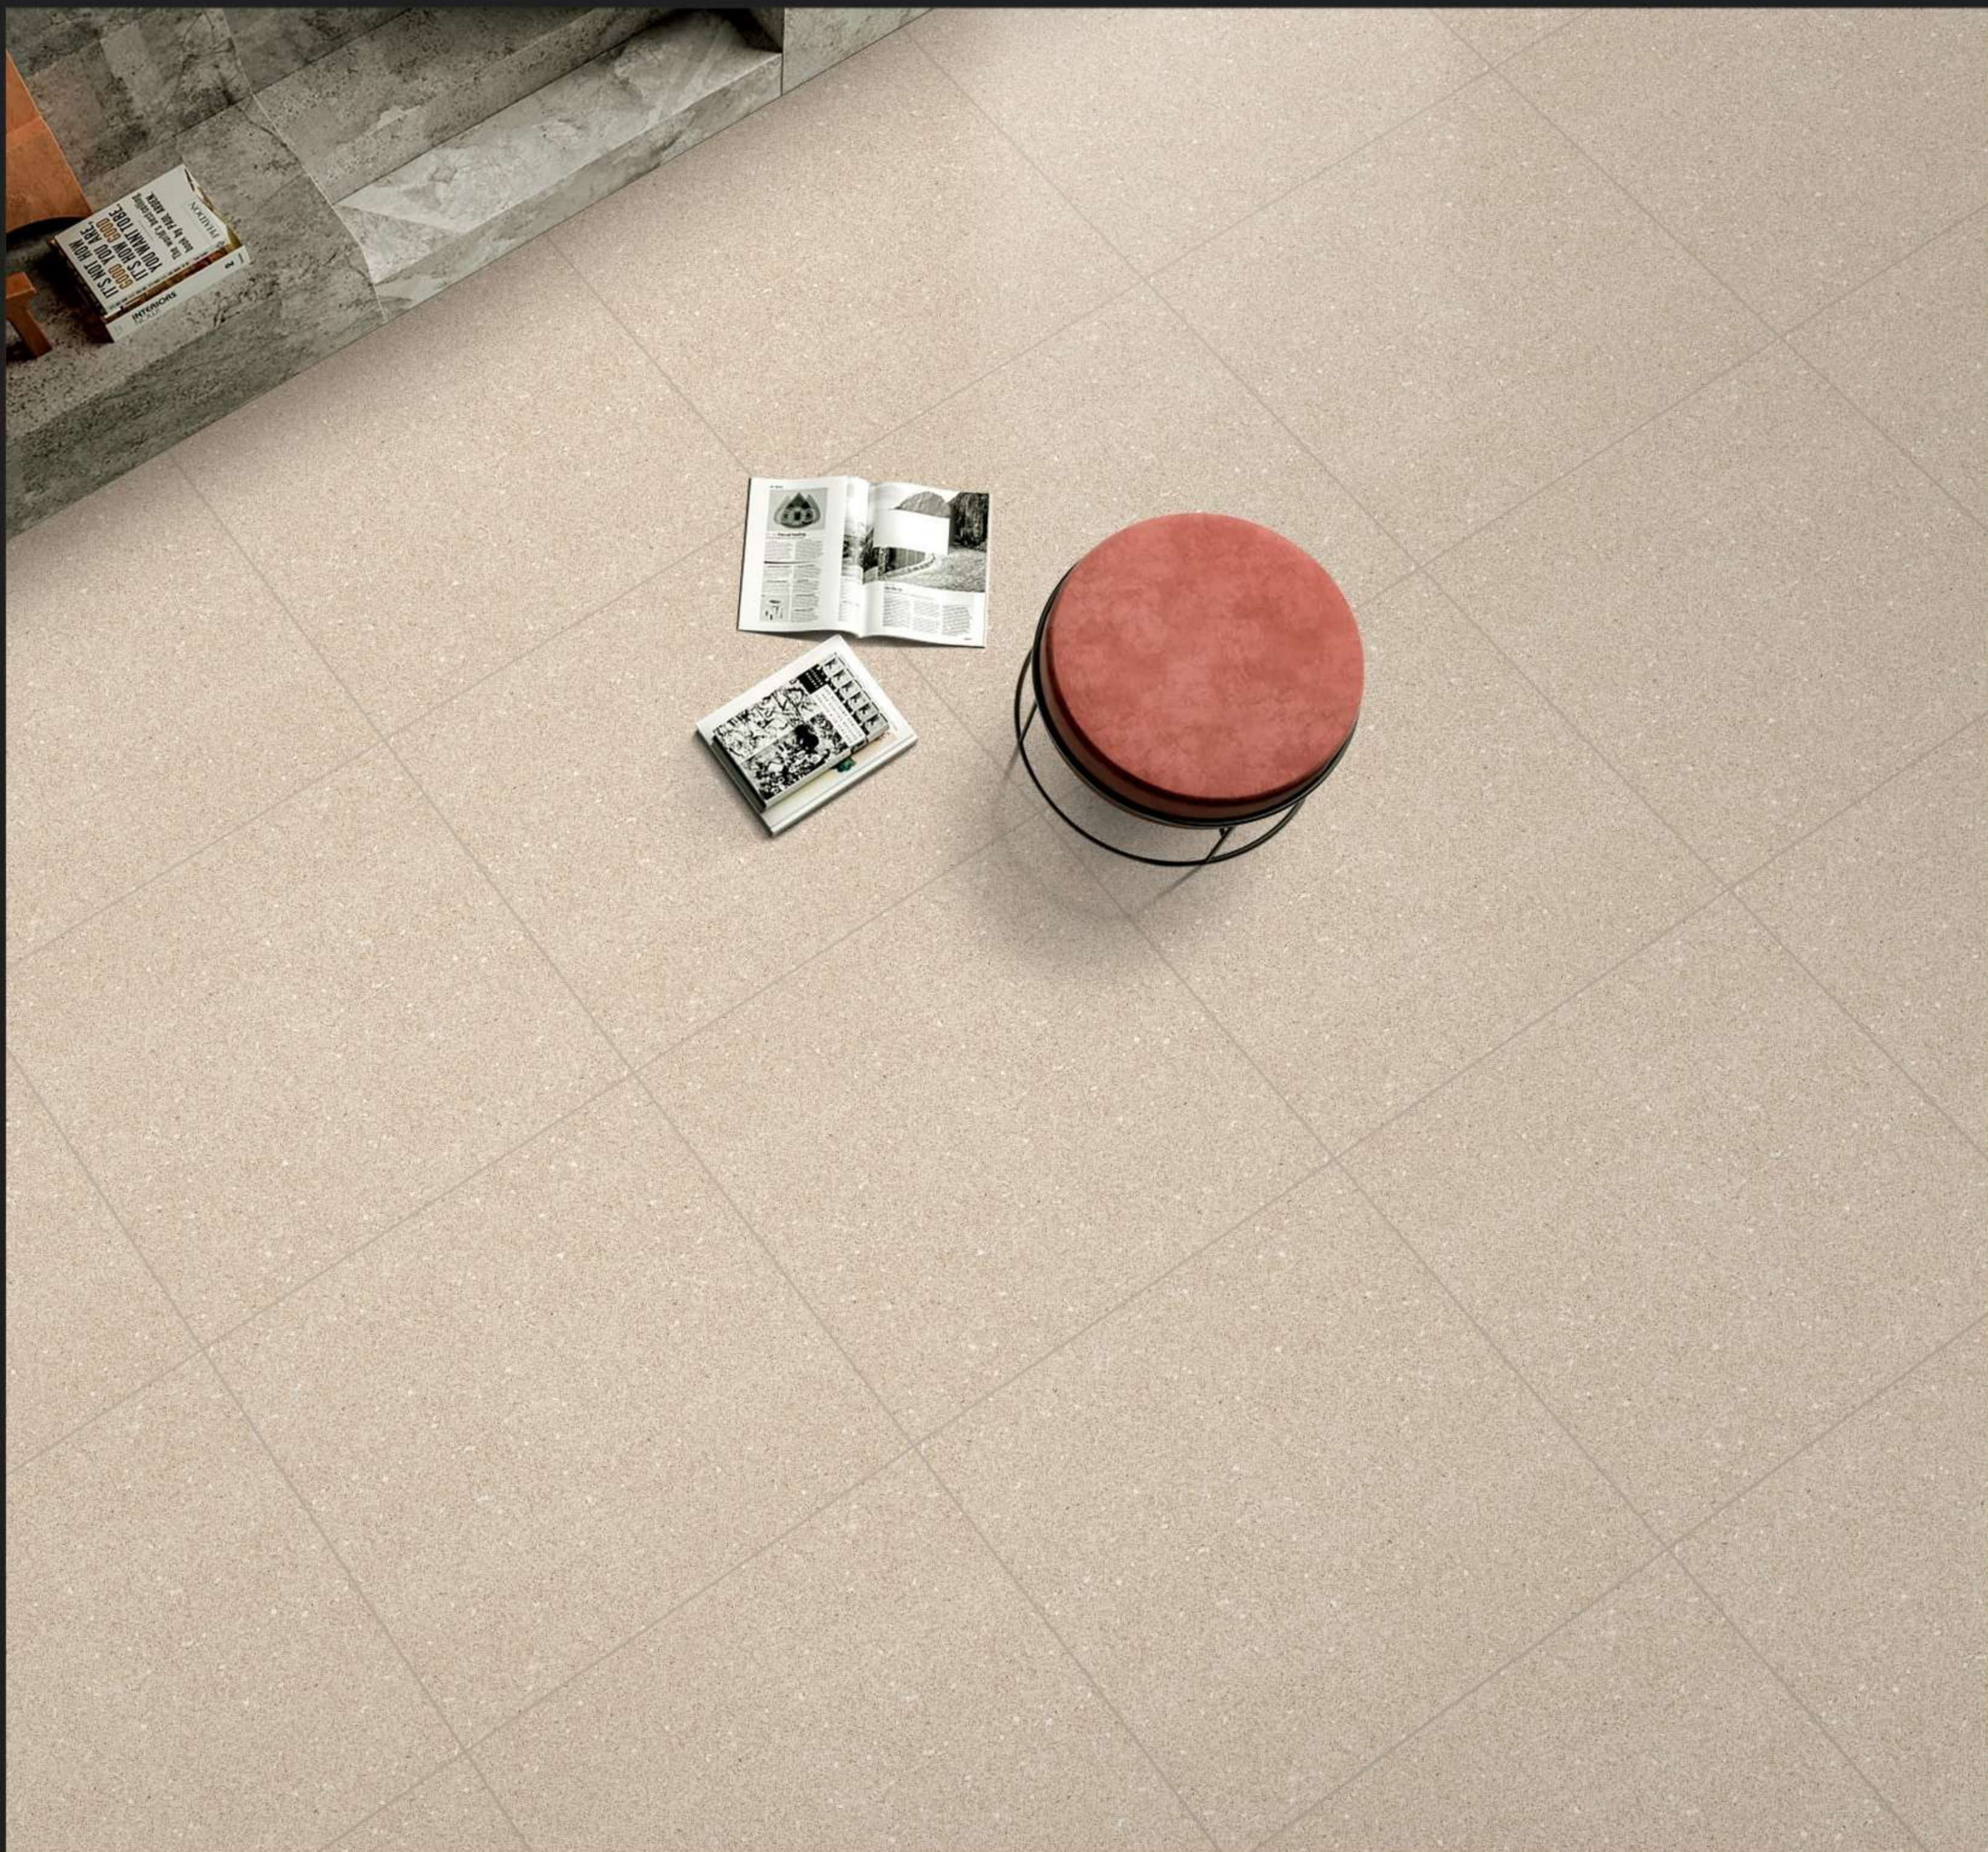

Size :
600x600mm

LAPPATO
COLLECTION

plush.

LAPPATO
COLLECTION

FILO BROWN

Finish :
Matt Lappato

Size :
600x600mm

**FILO
BROWN**