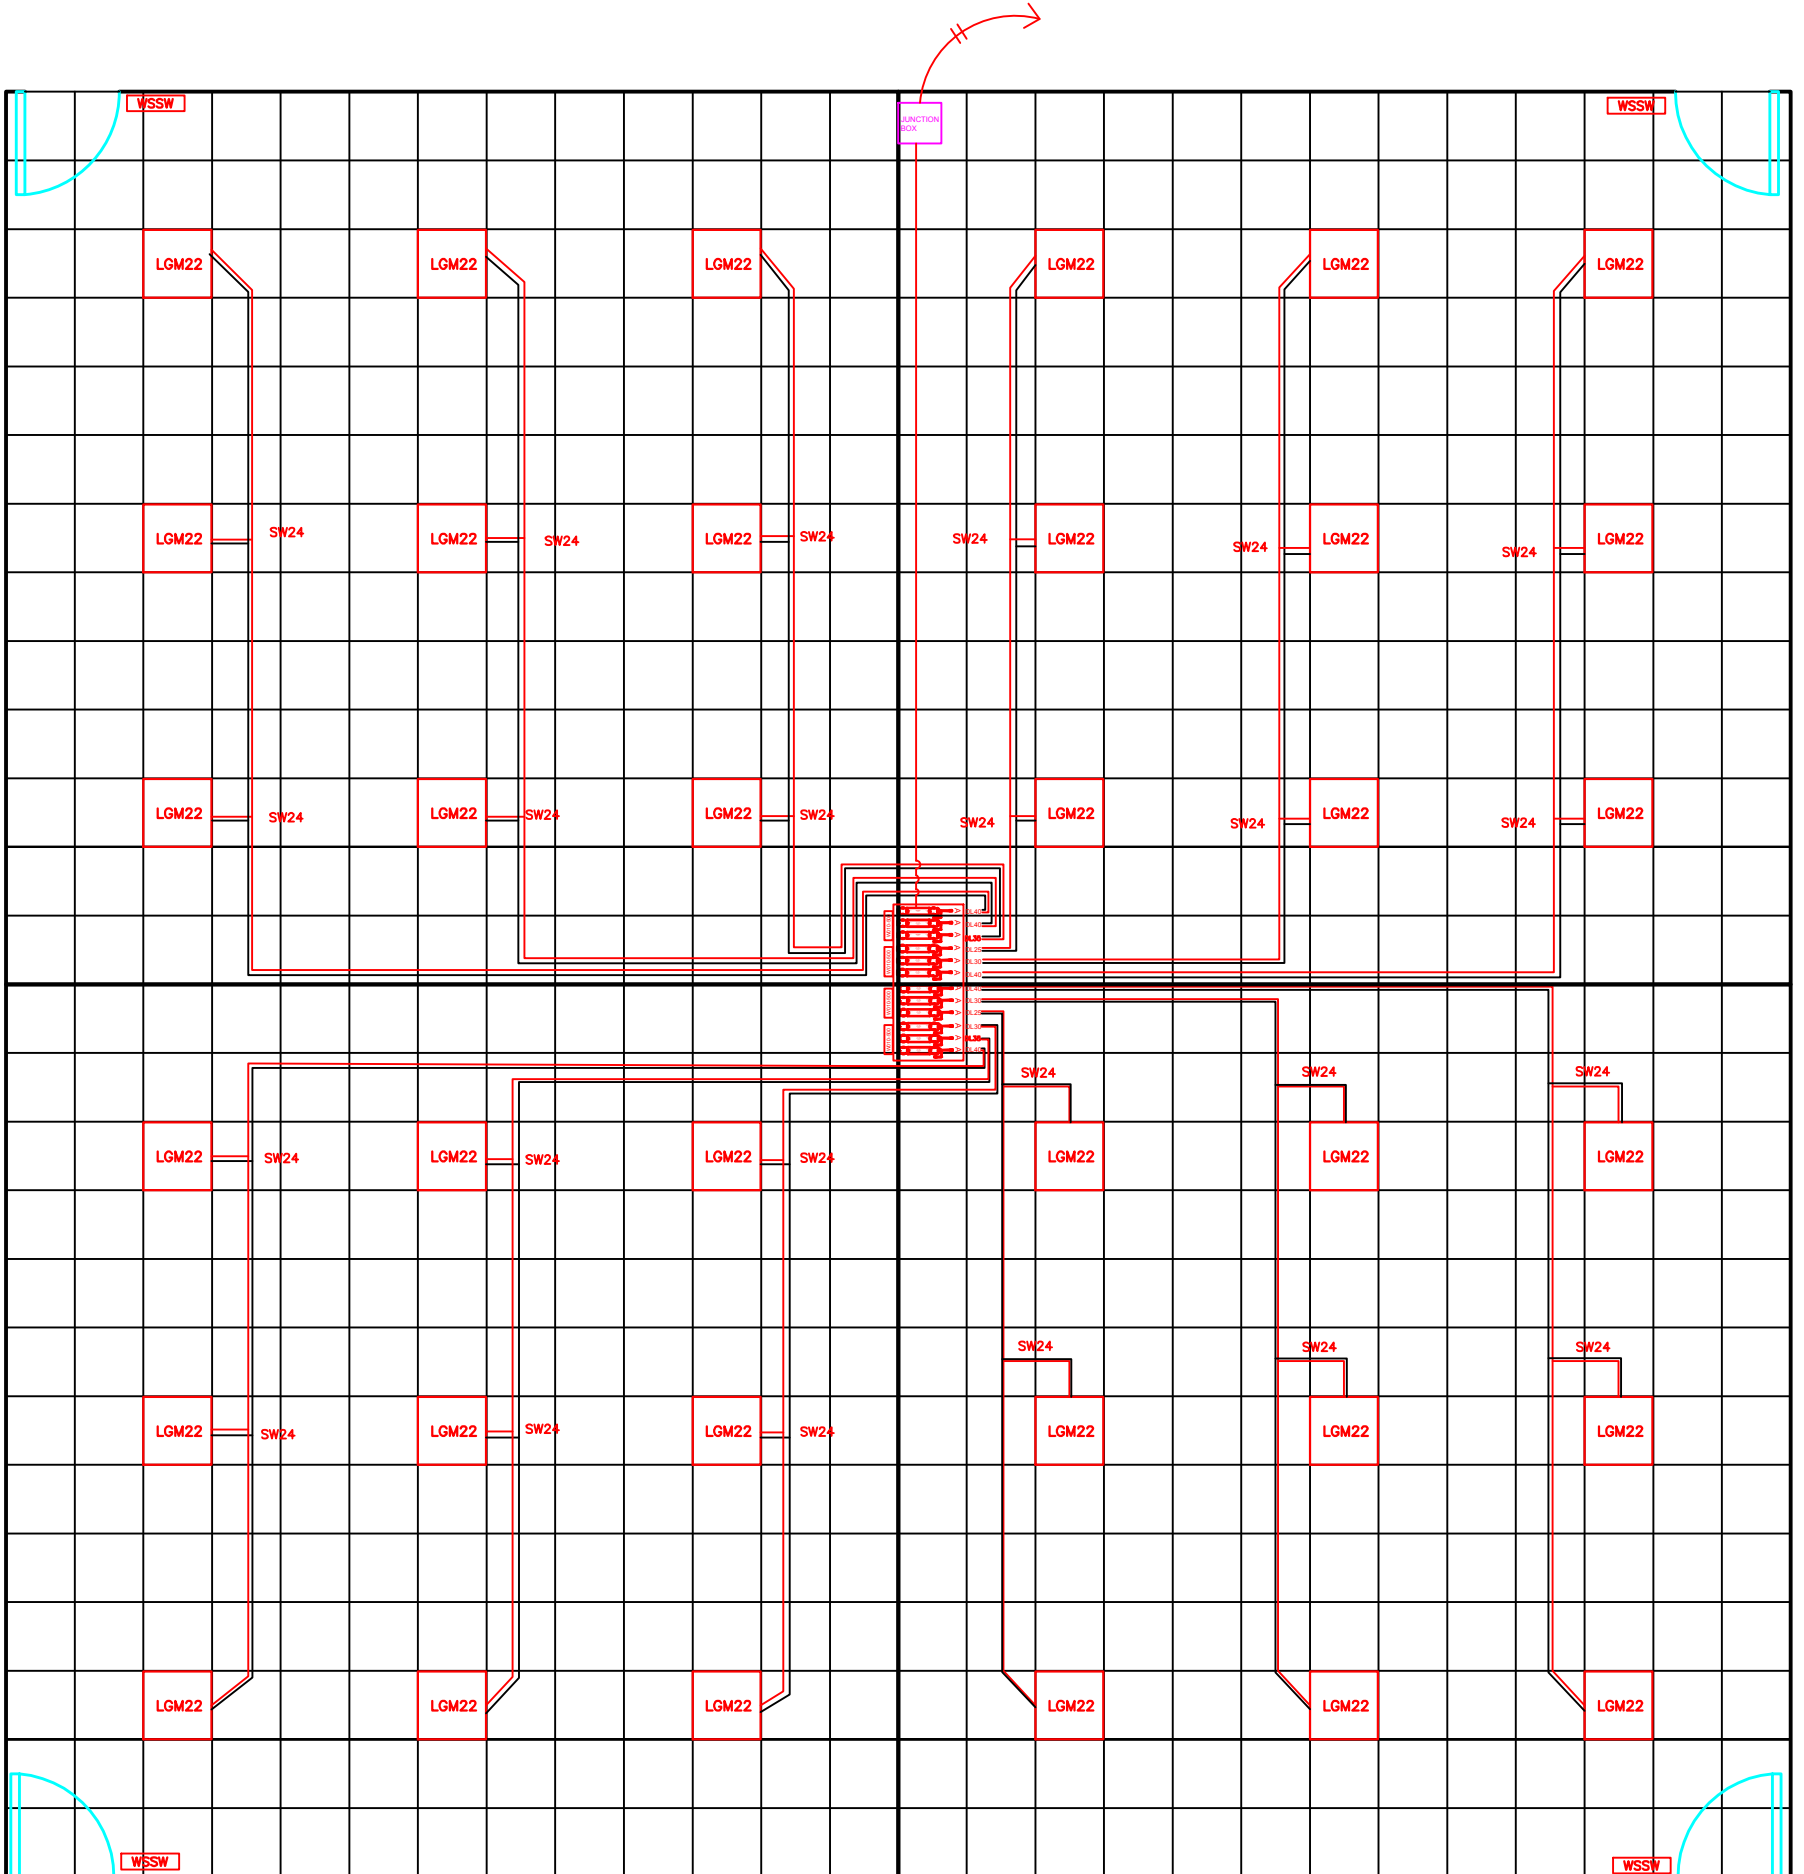

4 ROOM - TILT (DIMMING) BOM

QTY	ITEM	DESCRIPTION	REVISION
36	LGM2250W-HE	TILT GRID MOUNT LIGHT 2' x 2' 5000K - HE	REV B WCA 7/13/17
12	LD90	TILT 90 WATT DRIVER	REV C JTB 03/22/18
2	DL25	25' DRIVE LINE	
3	DL30	30' DRIVE LINE	
2	DL35	35' DRIVE LINE	
5	DL40	40' DRIVE LINE	
24	SW24	24" SPEED WHIP	
1	DB-1	TILT DRIVER BOARD	
4	WSSW	WIRELESS SINGLE SWITCH WHITE	
4	W010-500	WIRELESS TILT DIMMING AREA CONTROLLER	
12	OFFSET CONN.	1/2" OFFSET BOX CONNECTORS	
29'-8"	THINWALL	3/4" THINWALL PIPE	
8	THINWALL CONN.	3/4" THINWALL BOX CONNECTORS	
5	THINWALL STRAPS	3/4" 1-HOLE STRAPS	
5	SCREWS	GROUND SCREWS	
4	WIRE NUTS	LARGE BLUE WIRE NUT	
8	WIRE NUTS	RED WIRE NUT	
44	WIRE NUTS	YELLOW WIRE NUT	
24	WIRE NUTS	ORANGE WIRE NUT	
5	J-BOX	4-11/16" x 4-11/16" x 2-1/8" JUNCTION BOX	
5	FACE PLATE	4-11/16" x 4-11/16" BLANK FACE PLATE	
73	SCREWS	#8 x 1-1/2" HEX HEAD SHEET METAL SCREWS	
47'-0"	WIRE	12 AWG THHN BLACK	
47'-0"	WIRE	12 AWG THHN WHITE	
50'-4"	WIRE	14 AWG THHN GREEN	
88	RING	BRIDAL RING	
144	CLIPS	HURRICANE CLIPS (PROVIDED)	