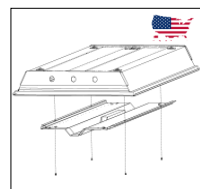

RETRO TROFFER ECO

Ease of installation is TechBrite's goal in designing retro kits. From pieces parts and just sockets to complete kits pre-wired for single or dual end powered lamps and dedicated LED kits, we have the best solution for your existing fixtures.

✓ Product is BAA Compliant

Product is Assembled in the US