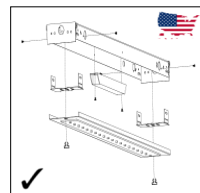

STRIP RETRO—G2

Please see Wired for LED Tubes section for prewired retro kits.