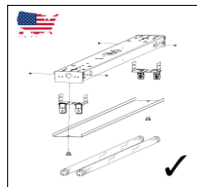

CENTER BASKET

SURFACE WRAP

**VAPORTITE STRIP
ADVANCED**

**VAPORTITE HIGH BAY
ADVANCED**

TROFFER

**RETRO STRIP—WIRED
FOR LED TUBES**

**RETRO TROFFER—WIRED
FOR LED TUBES**

TechBrite offers the most complete line of fixtures wired for LED tubes. If you don't want to spend the money for an LED fixture but want the LED advantages we have the solution for your application. Available for single end, dual end, and ballast powered lamps.