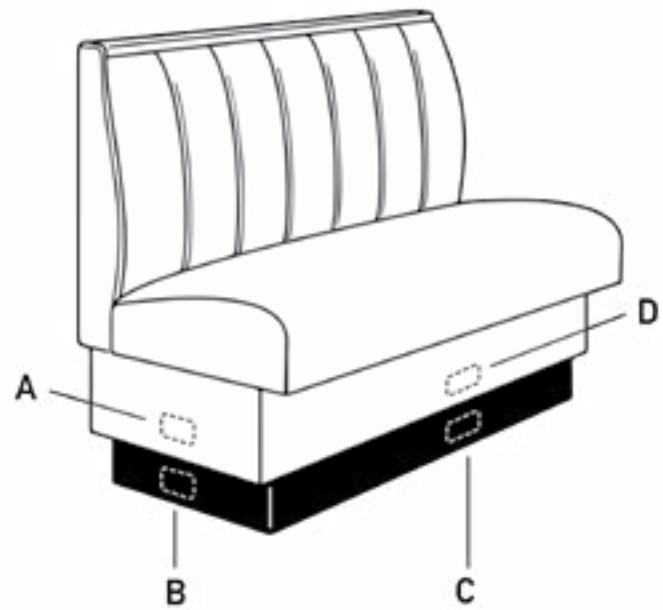

Placement Options

Please Note:

*Outlets similar to the ones pictured above are available to be installed in the frame of your booth.
Available in Black, White or Silver.