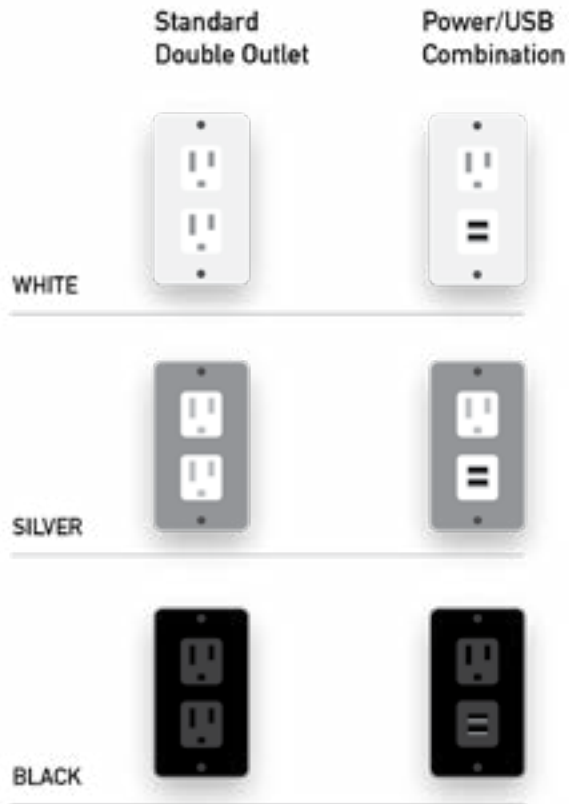

Please See the Pricelist for Pricing Details.

Craftsmanship in Production

Placement Options

Please Note:

*Outlets similar to the ones pictured above are available to be installed in the frame of your booth.
Available in Black, White or Silver.