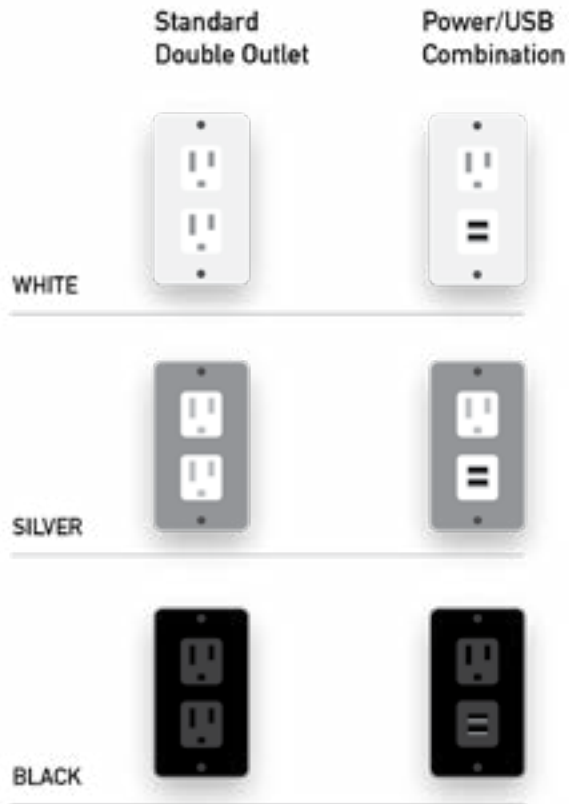

36"H x 48" x 88" x 48"

495 lbs

Wall Bench

36"H x 25"D

¾ Quarter Booth

36"H x 48" x 88" x 88" x 48"

680 lbs

Please See the Pricelist for Pricing Details.

Craftsmanship in Production

Placement Options

Please Note:

*Outlets similar to the ones pictured above are available to be installed in the frame of your booth.
Available in Black, White or Silver.

The SIMS Guarantee