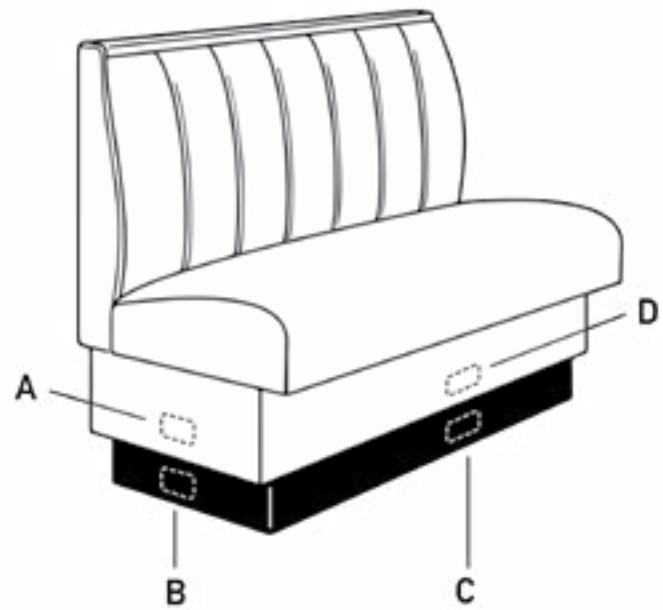

#### *½ Circle Booth*

36"H x 48" x 88" x 48"

544 lbs

#### *¾ Quarter Booth*

36"H x 48" x 88" x 88" x 48"

816 lbs

**Please See the Pricelist for Pricing Details.**

*Craftsmanship in Production*

Placement Options

*Please Note:*

\*Outlets similar to the ones pictured above are available to be installed in the frame of your booth.  
Available in Black, White or Silver.