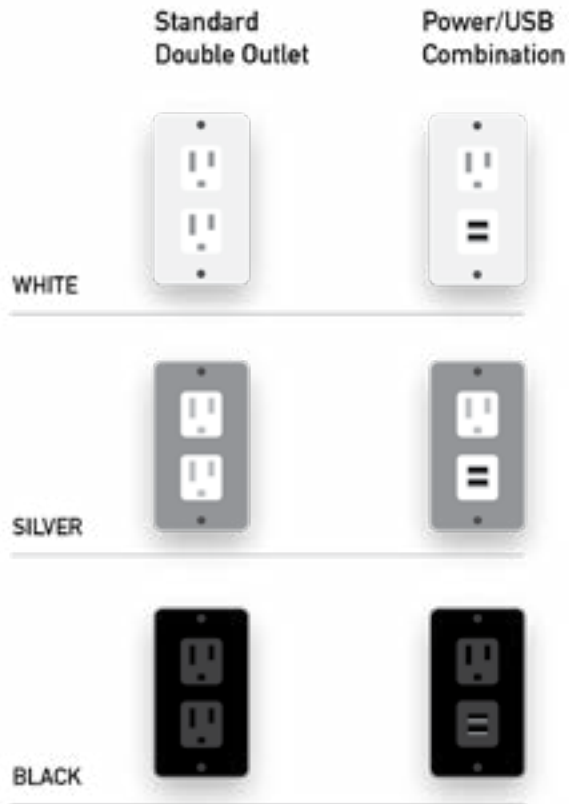

Placement Options

Please Note:

*Outlets similar to the ones pictured above are available to be installed in the frame of your booth.
Available in Black, White or Silver.