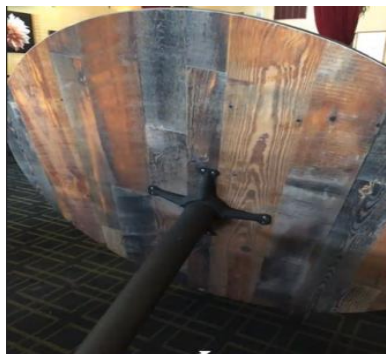

The Top can be attached to standard
table bases