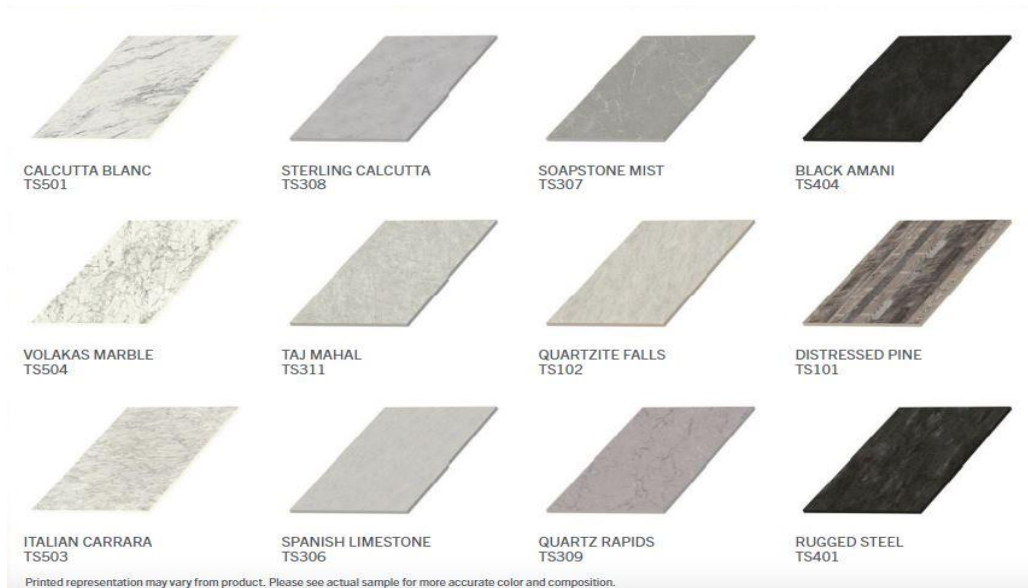

Available THINTops Colors

THINTops Standard Sizes

Ask about your custom sizes

- 24 x 24
- 24 x 30
- 24 x 36
- 24 x 42
- 24 x 48
- 24 x 60
- 24 x 72
- 24 x 96
- 24 x 120
- 24 x 144
- 30 x 30
- 30 x 36
- 30 x 42
- 30 x 48
- 30 x 60
- 30 x 72
- 30 x 96
- 30 x 120
- 30 x 144
- 36 x 36
- 36 x 42
- 36 x 48
- 36 x 60
- 36 x 72
- 36 x 96
- 42 x 42
- 48 x 48
- 24 Dia
- 30 Dia
- 36 Dia
- 42 Dia
- 48 Dia
- 60 Dia

THINTops Standard Edge Styles

Ask about your custom edges

For more information about THINTops
Please contact your local ABCrosby Sales Rep
or our sales team at ABCrosby at the
phone number and e-mail below.

ABCrosby & Company, Inc.
20 South Maple Ave.
Ashburnham, MA 01775

PHONE 978-827-6064
FAX 978-827-6659
EMAIL sales@abcrosby.com
WEBSITE www.abcrosby.com