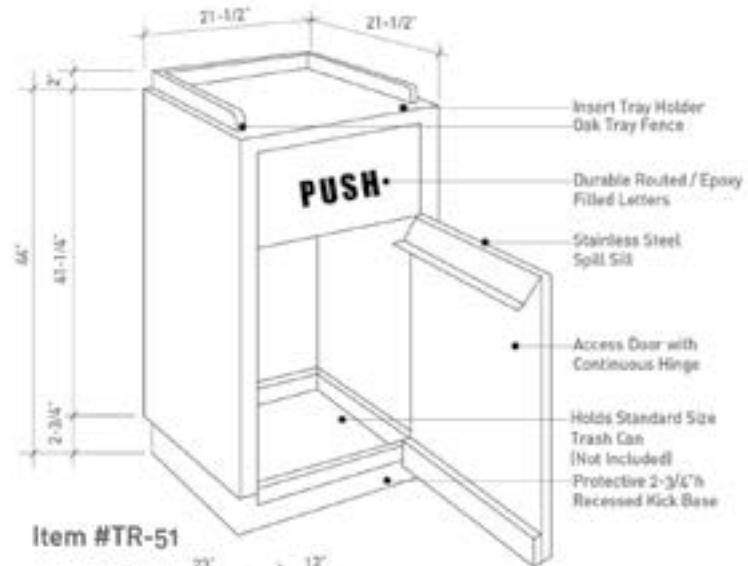

# Trash Receptacles

**SIMS**

The trash receptacles shown are standard, and Trash receptacles are made to your specifications, and can be finished to match the decor.

*Please Note:*

Plain, Thank You or PUSH lettering available on flip door

Standard Size Trash Receptacle holds a 35 gal. Trash Can. Trash Can not included.

*Layout Options:*

Single

Double

Triple

TRASH RECEPTACLES