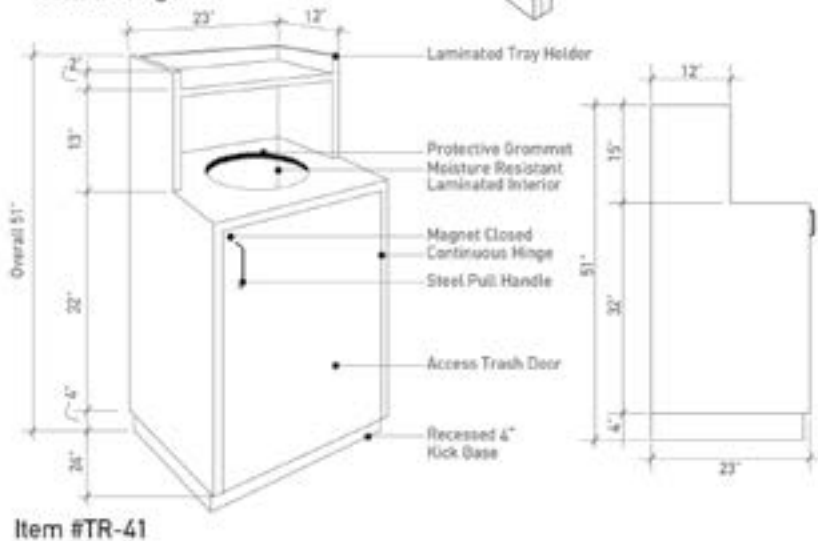

# Trash Receptacles

**SIMS**

The trash receptacles shown are standard, and Trash receptacles are made to your specifications, and can be finished to match the decor.

*Please Note:*

Plain, Thank You or PUSH lettering available on flip door

Standard Size Trash Receptacle holds a 35 gal. Trash Can. Trash Can not included.

*Layout Options:*

Single

Double

Triple

TRASH RECEPTACLES