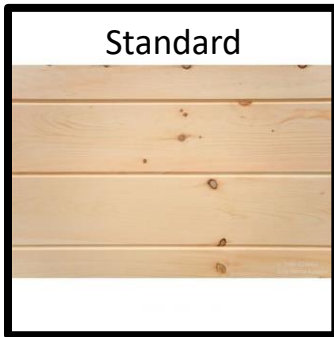

Metal Roof

Architectural Shingle Roof

20ft Swiss Chalet pictured with Butternut color stain/sealer exterior and Brownwood Architectural Shingle Roof.

Real Wood Exterior Siding Options

Real Wood Siding: Stain/Sealer Color Options (Satin Sheen)