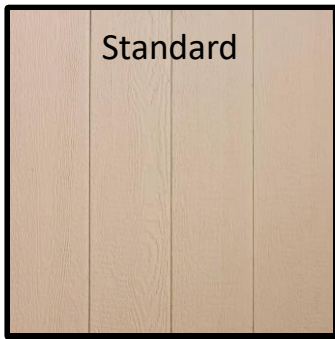

Metal Roof

Architectural Shingle Roof

20ft Swiss Chalet pictured with optional 8" Tongue & Groove exterior, Butternut color stain/sealer exterior and Brownwood Architectural Shingle Roof.

Real Wood Exterior Siding Options

LP Siding

8" Tongue & Groove

8" Smooth Log Siding

Real Wood Siding: Stain/Sealer Color Options (Satin Sheen)

Teak

Butternut

Cedar

Natural