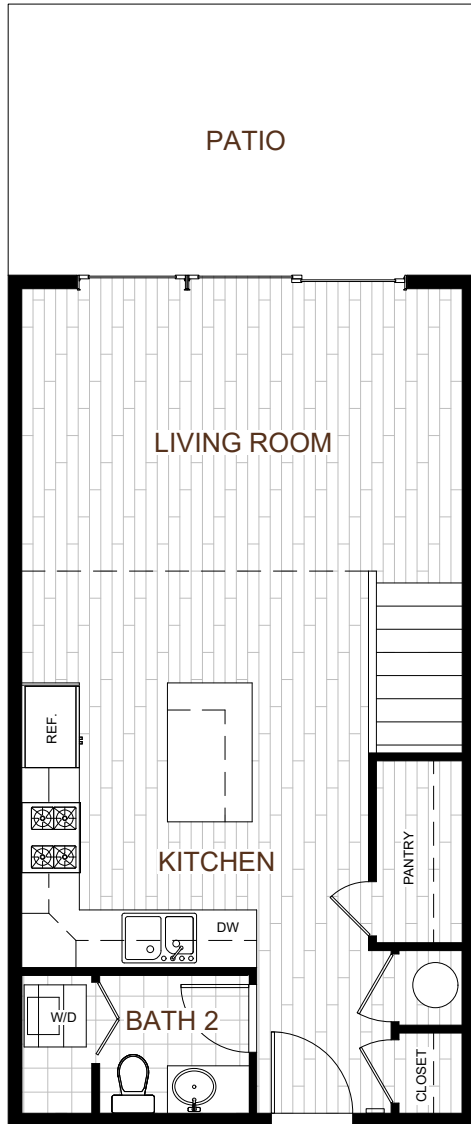

WHISKEY ROW LOFTS

915 Sutter Street
Folsom, CA. 95630

WHISKEY ROW LOFTS

915 Sutter Street
Folsom, CA. 95630

WHISKEY ROW LOFTS

915 Sutter Street

Folsom, CA. 95630

WHISKEY ROW LOFTS