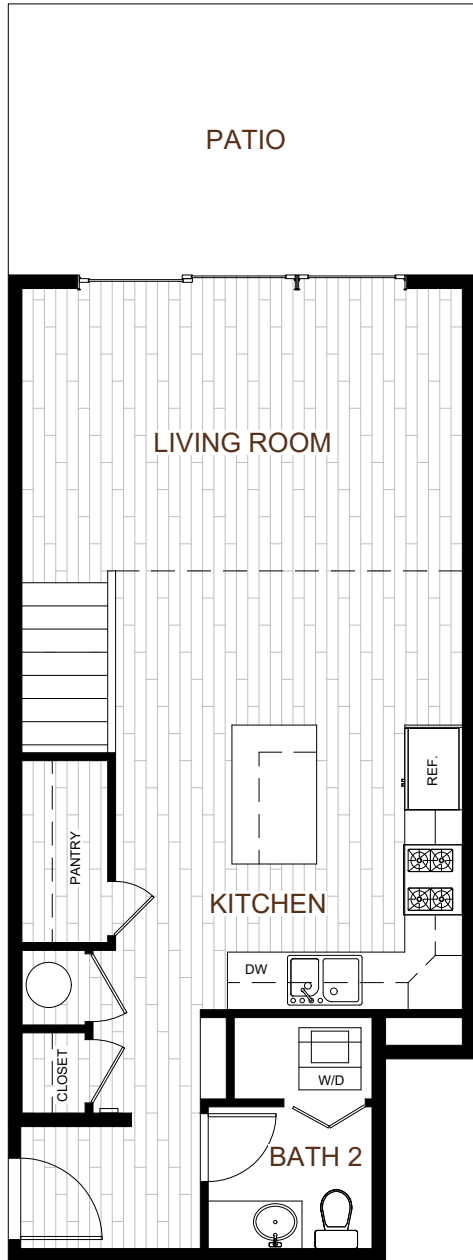

WHISKEY ROW LOFTS

915 Sutter Street
Folsom, CA. 95630

WHISKEY ROW LOFTS

915 Sutter Street
Folsom, CA. 95630

WHISKEY ROW LOFTS

915 Sutter Street

Folsom, CA. 95630

WHISKEY ROW LOFTS