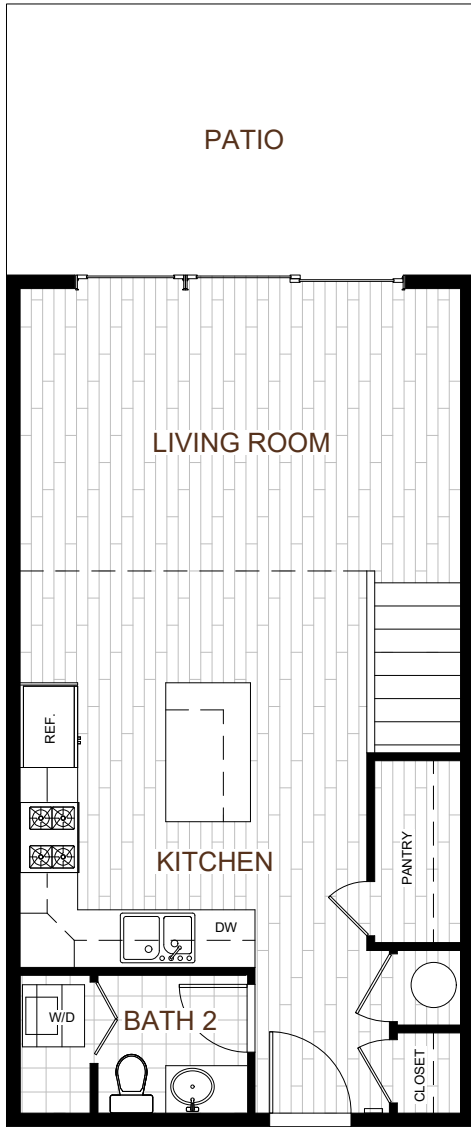

WHISKEY ROW LOFTS

915 Sutter Street
Folsom, CA. 95630

WHISKEY ROW LOFTS

915 Sutter Street
Folsom, CA. 95630

WHISKEY ROW LOFTS

915 Sutter Street

Folsom, CA. 95630

WHISKEY ROW LOFTS