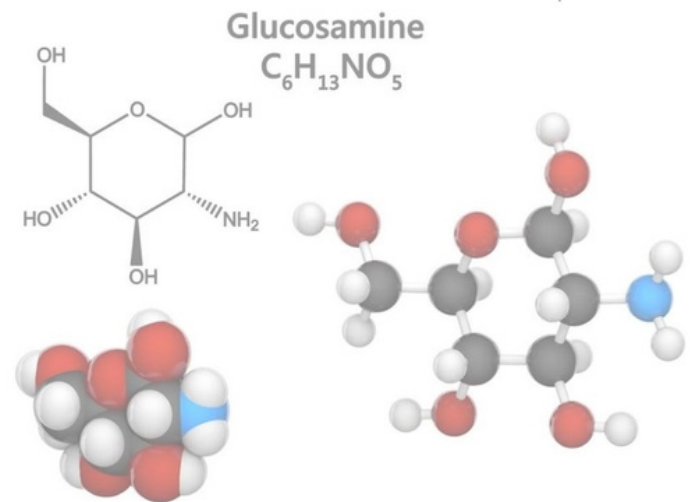

Sili-Fert A
paardenvoedingssupplement

Ch-OSA Choline gestabiliseerd
OrthoSiliciumzuur

A silhouette of a woman standing in a field, gently touching the nose of a horse. The scene is set against a bright sunset sky with scattered clouds. The sun is low on the horizon, creating a warm, golden glow.

Silicium

Toelating: BE355

OPTIMALE
CONDITIE

www.liquidsilicium.com

info@silifert.eu

COLLAGEEN

GLUCOSAMINE

Ch-OSA Choline Orthosiliciumzuur