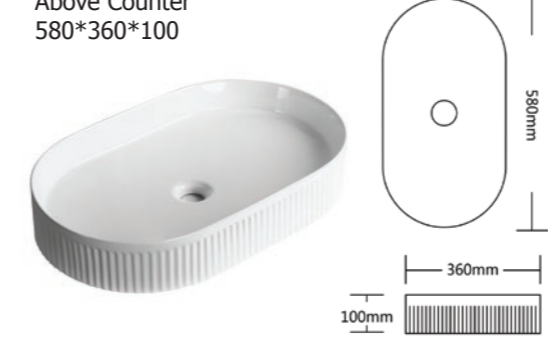

Undermount Basin
475*355*230

GLOSS WHITE

CODE IA071

Above Counter
580*360*100

GLOSS WHITE

CODE IA071MW

Above Counter
360*360*120

MATT WHITE