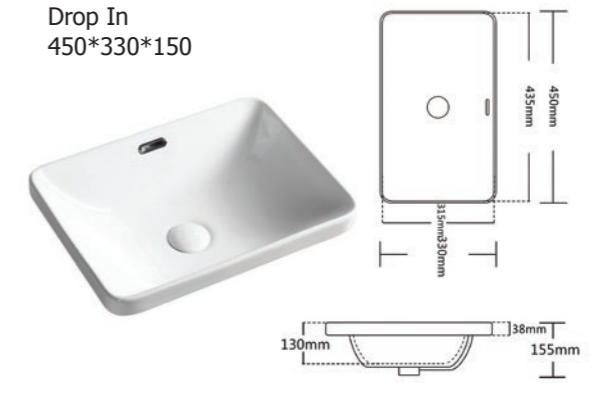

CODE IA028
Drop In
450*330*150

GLOSS WHITE