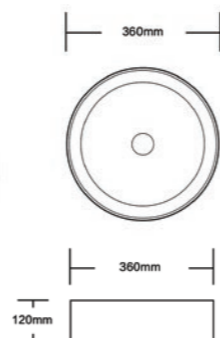

CODE IA005MW

Above Counter
360*360*120

MATT WHITE