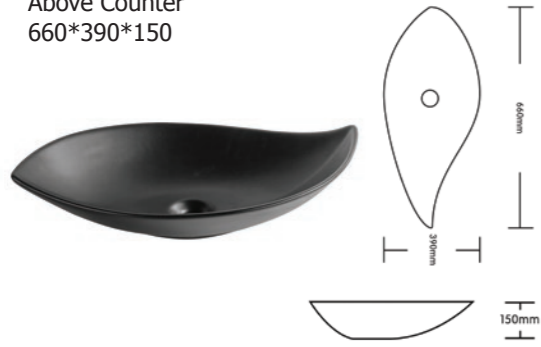

CODE IA073MB

Above Counter
660*390*150

MATT BLACK