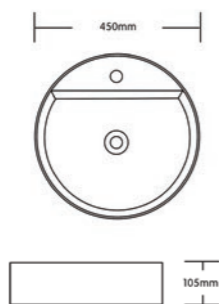

CODE IA002MB

Above Counter
360*360*120

MATT BLACK

CODE IA003

Above Counter
450*450*110

GLOSS WHITE

CODE IA004

Above Counter
360*360*120