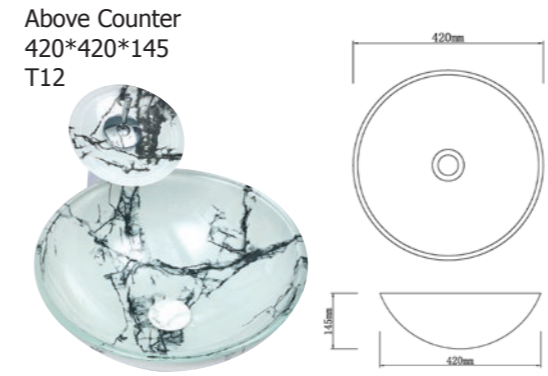

Above Counter
590*380*145
T12

CODE IG008 TEMPERED GLASS

Above Counter
545*370*155
T12

CODE IG014 TEMPERED GLASS

Above Counter
420*420*145
T12

CODE IG015 TEMPERED GLASS

Above Counter
420*420*145
T12

CODE IG009 TEMPERED GLASS