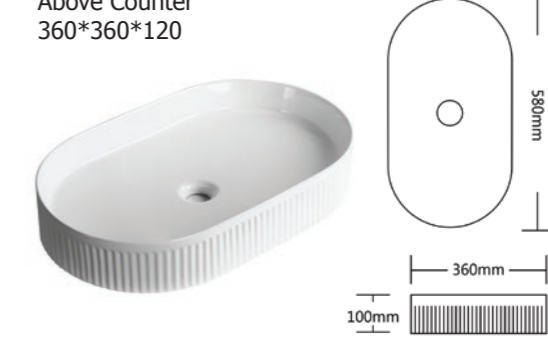

Undermount Basin
475*355*230

GLOSS WHITE

CODE IA071

Above Counter
580*360*100

GLOSS WHITE

CODE IA071MW

Above Counter
360*360*120

MATT WHITE