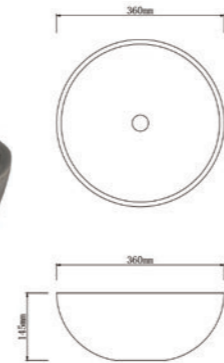

PORCELAIN

CODE IA066

Above Counter
470*365*130

PORCELAIN

CODE IA067

Above Counter
340*340*140

PORCELAIN

CODE IA068

Above Counter
490*385*140

PORCELAIN

CODE IA069

Above Counter
380*380*140

PORCELAIN

PORCELAIN

CONCRETE BASINS

CODE IC001

Above Counter
582*365*120

MATT GREY

CODE IC002

Above Counter
500*350*120

MATT GREY

CODE IC003

Above Counter
360*360*145

MATT GREY