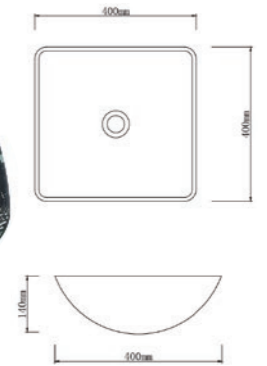

**TEMPERED GLASS
DOUBLE LAYER**

CODE IG021

Above Counter
400*400*140
T17

**TEMPERED GLASS
DOUBLE LAYER**

CODE IG022

Above Counter
420*420*145
T17

**TEMPERED GLASS
DOUBLE LAYER**

CODE IG023