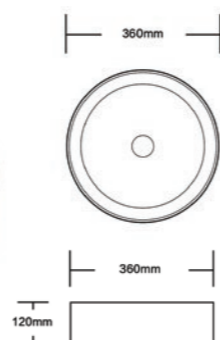

Above Counter
360*360*120

MATT WHITE

CODE IA004MB

Above Counter
360*360*120

MATT BLACK

CODE IA007

Above Counter
400*400*130

GLOSS WHITE