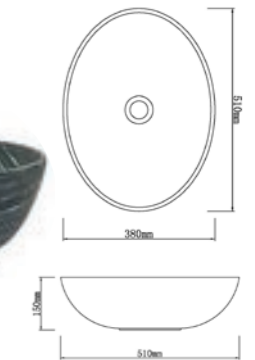

CODE IS037

Above Counter
420*420*140

MARBLE

CODE IS038

MARBLE MATT WHITE

Above Counter
600*400*150

CODE IS039

Above Counter
420*420*140

MARBLE

CODE IS040

Above Counter
510*380*155

MARBLE