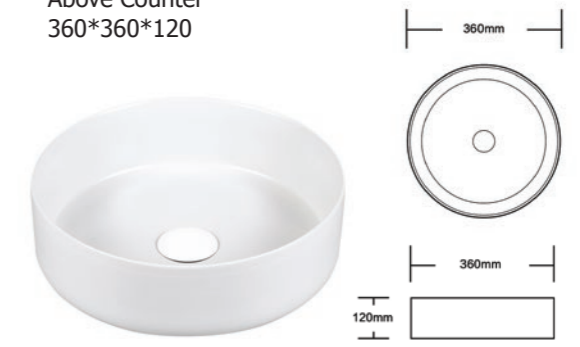

CERAMIC BASINS

CODE IA001

Above Counter
360*360*120

GLOSS WHITE

CODE IA001MW

Above Counter
360*360*120

MATT WHITE

CODE IA001MB