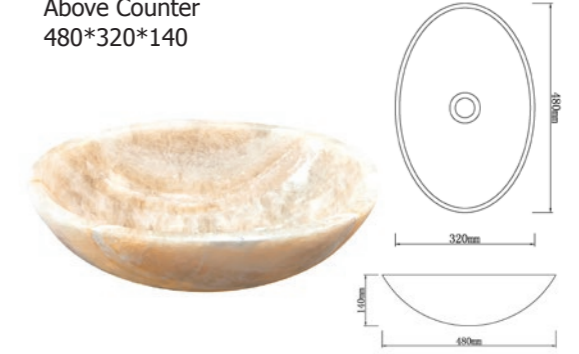

Above Counter
500*350*150

MARBLE

CODE IS013

Above Counter
500*380*150

MARBLE

CODE IS014

Above Counter
480*320*140

YELLOW ONYX