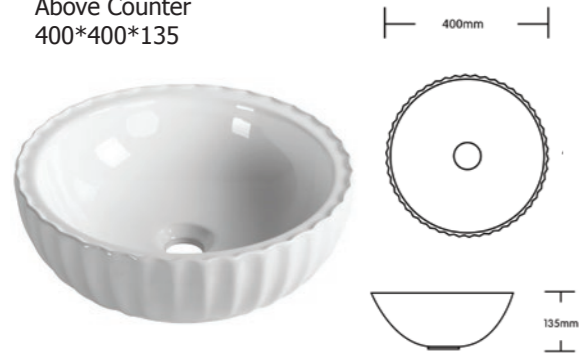

CODE IA075

Above Counter
400*400*135

GLOSS WHITE