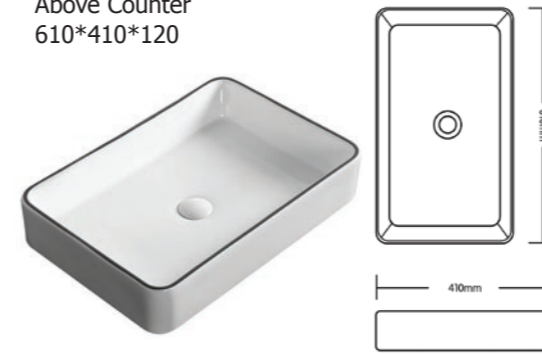

Above Counter
610*410*120

CODE IA020

GLOSS WHITE

Above Counter
440*460*150

CODE IA020S

GLOSS WHITE

Above Counter
370*390*145

CODE IA021 GLOSS WHITE/BLACK EDGE