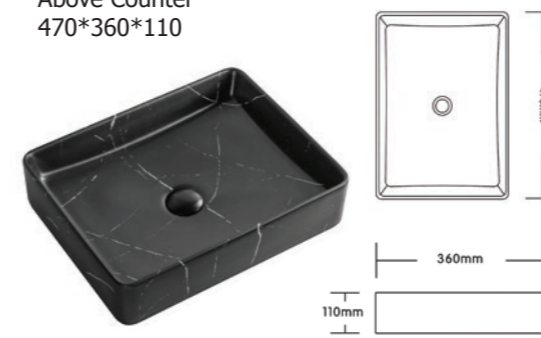

CODE I0060MB MATT BLACK CARRARA

Above Counter
470*360*110