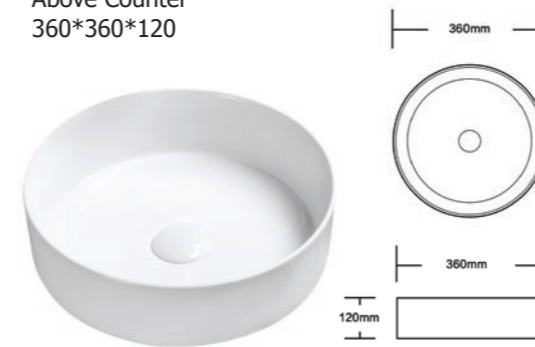

CERAMIC BASINS

CODE IA001

Above Counter
360*360*120

GLOSS WHITE

CODE IA001MW

Above Counter
360*360*120

MATT WHITE

CODE IA001MB