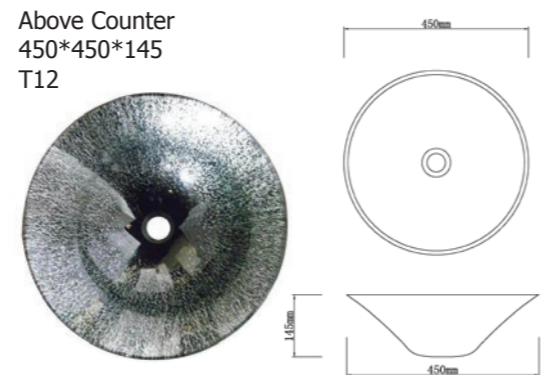

CODE IG010   TEMPERED GLASS

Above Counter
450*450*145
T12