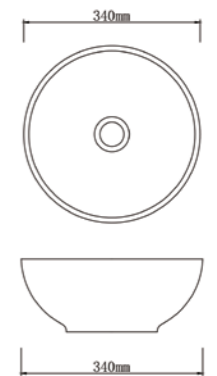

Above Counter
420*420*145
T12

TEMPERED GLASS

PORCELAIN BASINS

CODE IA010

Above Counter
360*360*140

PORCELAIN

CODE IA011

Above Counter
360*360*140

PORCELAIN

CODE IA012

Above Counter
410*410*150

PORCELAIN

CODE IA013

Above Counter
390*390*140

PORCELAIN

CODE IA014

Above Counter
390*390*140

PORCELAIN

CODE IA015

Above Counter
440*440*140

PORCELAIN

CODE IA016

Above Counter
475*340*130

PORCELAIN