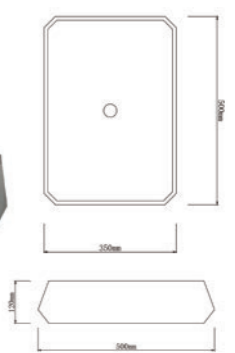

Above Counter
490*385*140

PORCELAIN

CODE IA069

Above Counter
380*380*140

PORCELAIN

PORCELAIN

CONCRETE BASINS

CODE IC001

Above Counter
582*365*120

MATT GREY

CODE IC002

Above Counter
500*350*120

MATT GREY

CODE IC003

Above Counter
360*360*145

MATT GREY