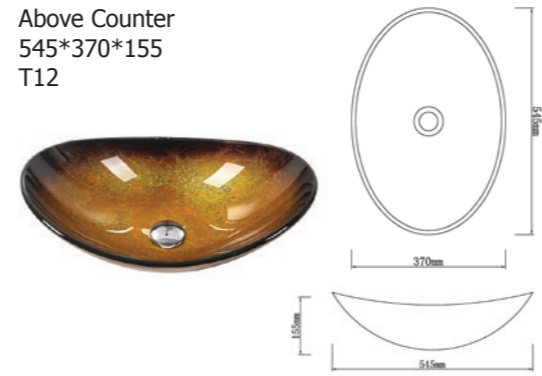

CODE IG008   TEMPERED GLASS

Above Counter
545*370*155
T12