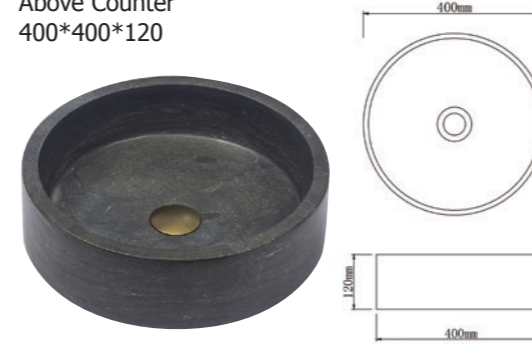

CODE IS031

Above Counter
400*400*120

MARBLE