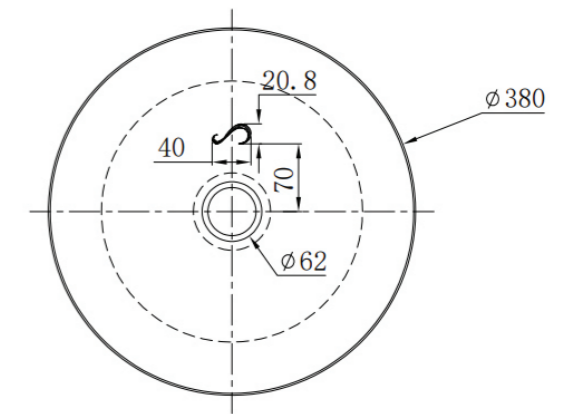

BRUSHED NICKEL

Above Counter
Φ380*110

CODE ISS03

BRUSHED GOLD

Above Counter
Φ380*110

Warranty

Ceramic Basins, Natural Stone Basins, Glass Basins, Porcelain Basins, Concrete Basins and Handmade Stainless Steel Basins come with a warranty of 1 year parts and labour, 5 year product replacement.