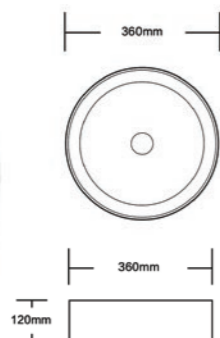

CODE IA007MW

Above Counter
400*400*130

MATT WHITE

CODE IA005

Above Counter
360*360*120

GLOSS WHITE

CODE IA005MW

Above Counter
360*360*120