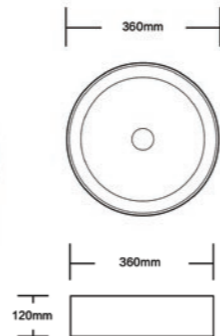

CODE IA004

Above Counter
360*360*120

GLOSS WHITE