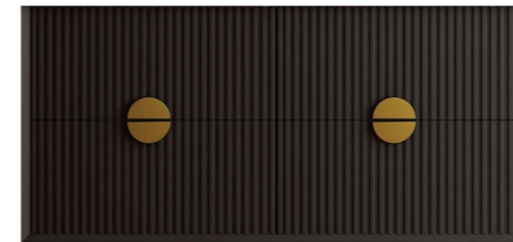

VANITIES

KINGO SERIES

Wall Hung or Free Standing

600

750

900

1200

1500