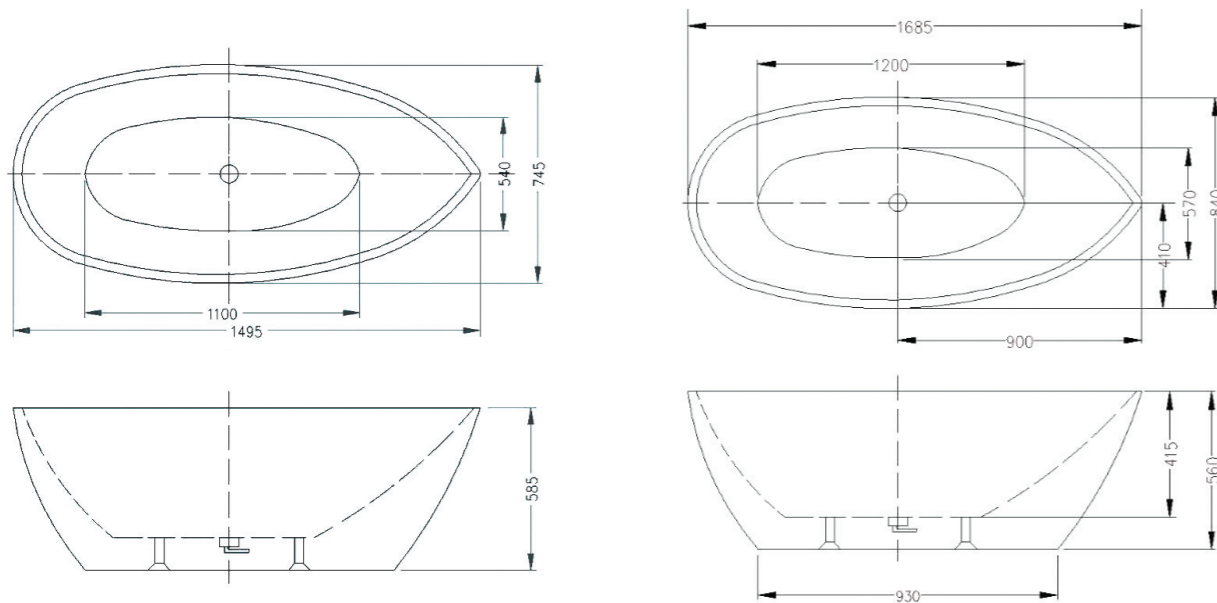

ROCHE SERIES

Acrylic Bath Tub - Free Standing, Non-Over Flow