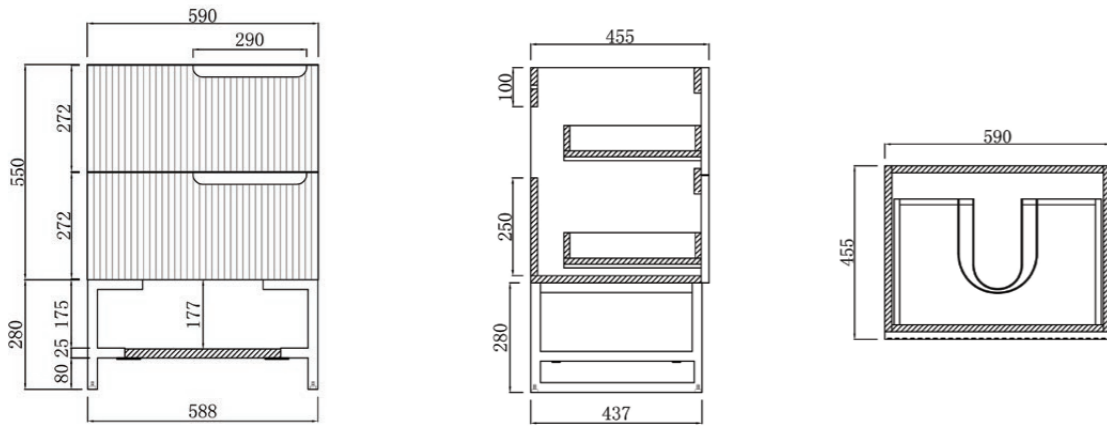

SERSI-900W

MATT WHITE

Dimensions - 890*460*550
Cabinet Only, White High-Moisture Resistant Plywood, Aluminium Gold Handle, With Single Drawer

SERSI-1200W

MATT WHITE

Dimensions - 1190*460*550
Cabinet Only, White High-Moisture Resistant Plywood, Aluminium Gold Handle, With Double Drawer, Suitable for Single and Double Bowl

SERSI-1500W

MATT WHITE

Dimensions - 1490*460*550
Cabinet Only, White High-Moisture Resistant Plywood, Aluminium Gold Handle, With Double Drawer, Suitable for Single and Double Bowl

SERSI-600W

Cabinet Dimensions - 590*460*550 for wall hung. Free standing option - use dimensions as below including legs.

SERSI-750W

Cabinet Dimensions - 740*460*550 for wall hung. Free standing option - use dimensions as below including legs.

SERSI-900W

Cabinet Dimensions - 890*460*550 for wall hung. Free standing option - use dimensions as below including legs.