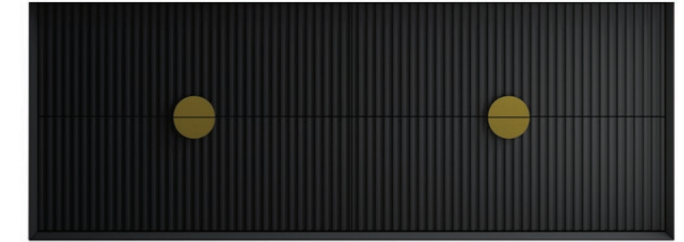

VANITIES

KINGO SERIES

Wall Hung or Free Standing

600

750

900

1200

1500