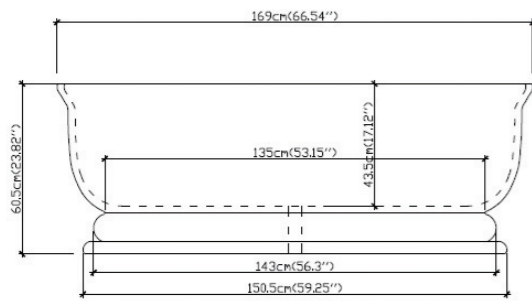

CHLOE SERIES

Acrylic Bath Tub - Free Standing, Non-Over Flow