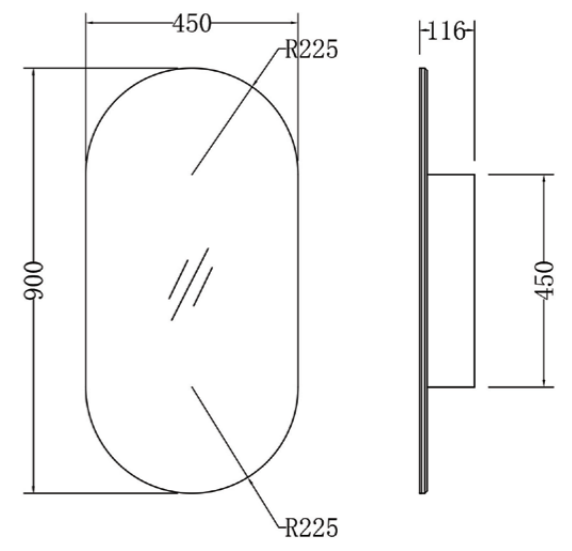

Dimensions - 450*900*116