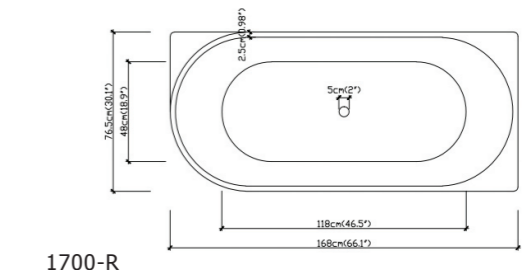

Dimensions - 1490*840*560

ETH-1700

GLOSS WHITE

Dimensions - 1700*885*555

ETH-1500MW

MATT WHITE

Dimensions - 1490*840*560

ETH-1700MW

MATT WHITE

Dimensions - 1700*885*555

NERIDA SERIES

Acrylic Bath Tub - Back To Wall, Non-Over Flow

NER-1500-L & NER-1500-R
NER-1700-L & NER-1700-R

GLOSS WHITE Dimensions - 1500*750*600
GLOSS WHITE Dimensions - 1700*800*600

NER-1500MW-L & NER-1500MW-R
NER-1700MW-L & NER-1700MW-R

MATT WHITE Dimensions - 1500*750*600
MATT WHITE Dimensions - 1700*800*600

NOAH SERIES

Acrylic Bath Tub - Free Standing, Non-Over Flow

NOA-1400

GLOSS WHITE

Dimensions - 1400*750*570

NOA-1500

GLOSS WHITE

Dimensions - 1530*770*560

NOA-1700

GLOSS WHITE

Dimensions - 1690*800*550

NOA-1400MW