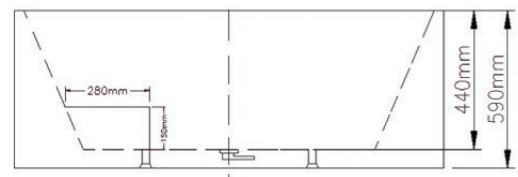

AMBER SERIES

Acrylic Bath Tub - Back To Wall, With Built-in Seat, Non-Over Flow