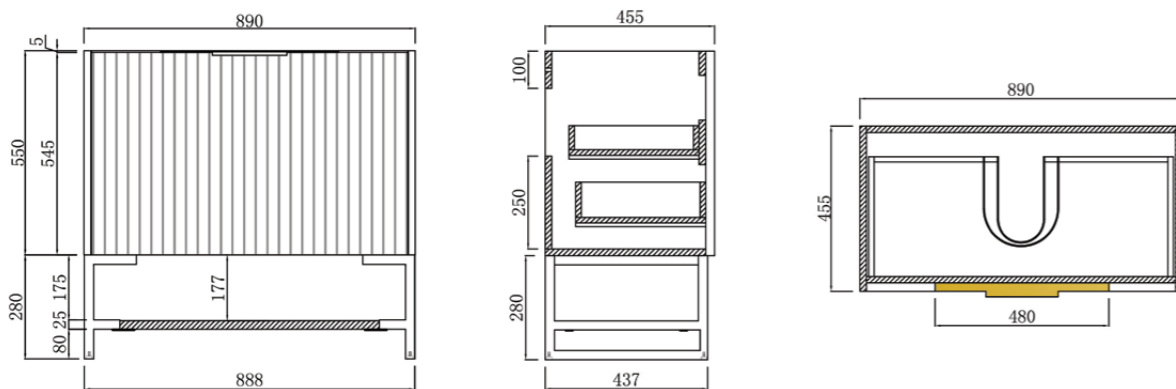

THENA-1500W

MATT WHITE

Dimensions - 1490*460*550
Cabinet Only, White High-Moisture Resistant Plywood,
Aluminium Gold Handle, With Double Drawer, Suitable
for Single and Double Bowl

THENA-600W

Cabinet Dimensions - 590*460*550 for wall hung. Free standing option - use dimensions as below including legs.

THENA-750W

Cabinet Dimensions - 740*460*550 for wall hung. Free standing option - use dimensions as below including legs.

THENA-900W

Cabinet Dimensions - 890*460*550 for wall hung. Free standing option - use dimensions as below including legs.