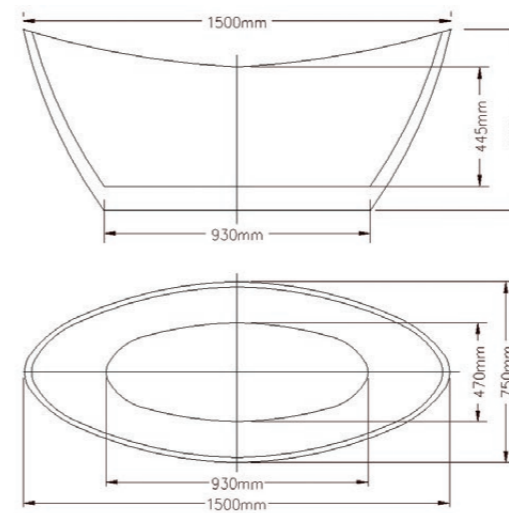

IKARIS SERIES

Acrylic Bath Tub - Free Standing, Non-Over Flow

IKA-1500

GLOSS WHITE

Dimensions - 1500*755*685

IKA-1700

GLOSS WHITE

Dimensions - 1695*775*695

IKA-1500MW

MATT WHITE

Dimensions - 1500*755*685

IKA-1700MW

MATT WHITE

Dimensions - 1695*775*695