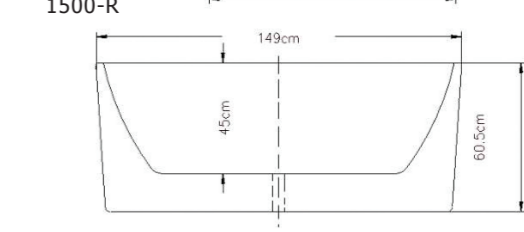

NERIDA SERIES

Acrylic Bath Tub - Back To Wall, Non-Over Flow

NER-1500-L & NER-1500-R
NER-1700-L & NER-1700-R

GLOSS WHITE Dimensions - 1500*750*600
GLOSS WHITE Dimensions - 1700*800*600

NER-1500MW-L & NER-1500MW-R
NER-1700MW-L & NER-1700MW-R

MATT WHITE Dimensions - 1500*750*600
MATT WHITE Dimensions - 1700*800*600