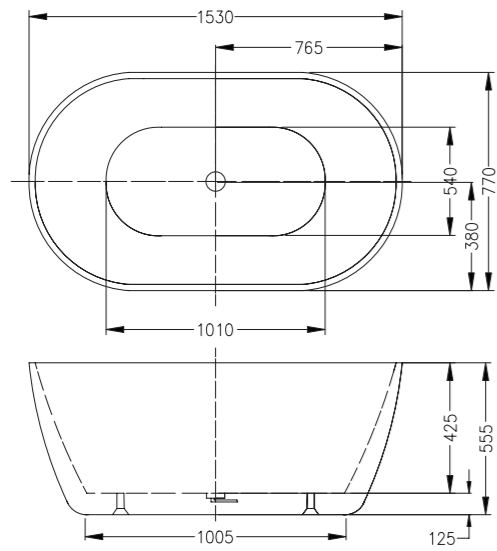

Dimensions - 1490*840*560

ETH-1700

GLOSS WHITE

Dimensions - 1700*885*555

ETH-1500MW

MATT WHITE

Dimensions - 1490*840*560

ETH-1700MW

MATT WHITE

Dimensions - 1700*885*555

NERIDA SERIES

Acrylic Bath Tub - Back To Wall, Non-Over Flow

NER-1500-L & NER-1500-R
NER-1700-L & NER-1700-R

GLOSS WHITE Dimensions - 1500*750*600
GLOSS WHITE Dimensions - 1700*800*600

NER-1500MW-L & NER-1500MW-R
NER-1700MW-L & NER-1700MW-R

MATT WHITE Dimensions - 1500*750*600
MATT WHITE Dimensions - 1700*800*600

NOAH SERIES

Acrylic Bath Tub - Free Standing, Non-Over Flow

NOA-1400

GLOSS WHITE

Dimensions - 1400*750*570

NOA-1500

GLOSS WHITE

Dimensions - 1530*770*560

NOA-1700

GLOSS WHITE

Dimensions - 1690*800*550

NOA-1400MW