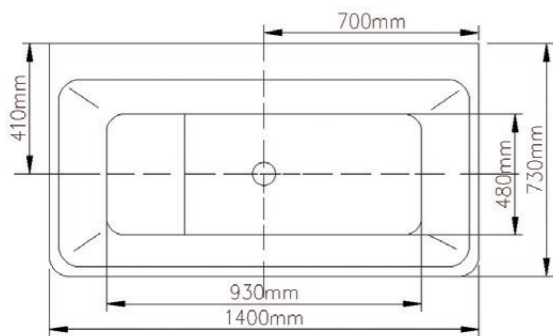

AMBER SERIES

Acrylic Bath Tub - Back To Wall, With Built-in Seat, Non-Over Flow