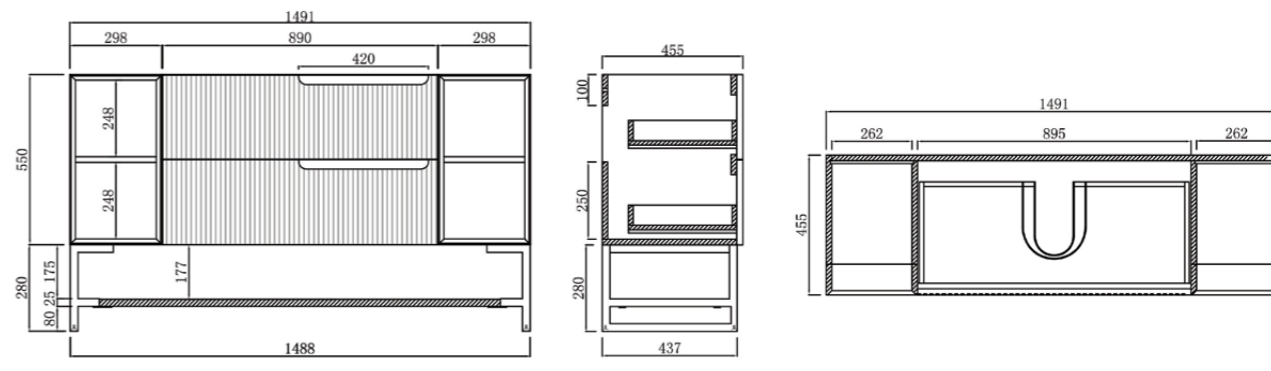

SERSI-750W

Cabinet Dimensions - 740*460*550 for wall hung. Free standing option - use dimensions as below including legs.

SERSI-900W

Cabinet Dimensions - 890*460*550 for wall hung. Free standing option - use dimensions as below including legs.

SERSI-1200W

Cabinet Dimensions - 1190*460*550 for wall hung. Free standing option - use dimensions as below including legs.

SERSI-1500W

Cabinet Dimensions - 1490*460*550 for wall hung. Free standing option - use dimensions as below including legs.