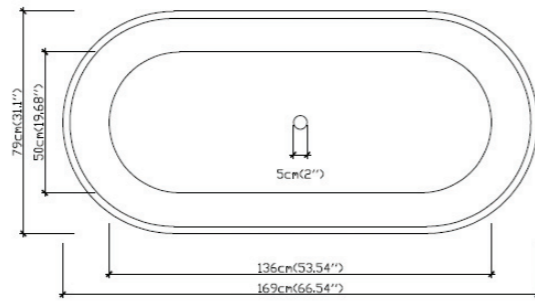

CHLOE SERIES

Acrylic Bath Tub - Free Standing, Non-Over Flow