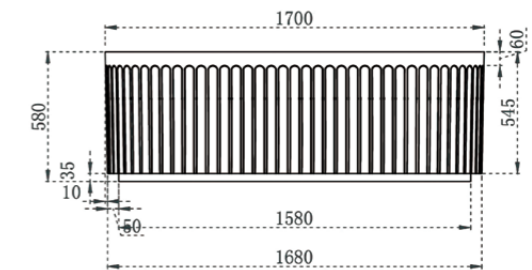

Dimensions - 450*900*116

METRO-B SEMI MATT BLACK

Dimensions - 450*900*116

BATH TUBS

ARTEMIS SERIES

Acrylic Bath Tub - Free Standing, Non-Over Flow

ART-1500

MATT WHITE