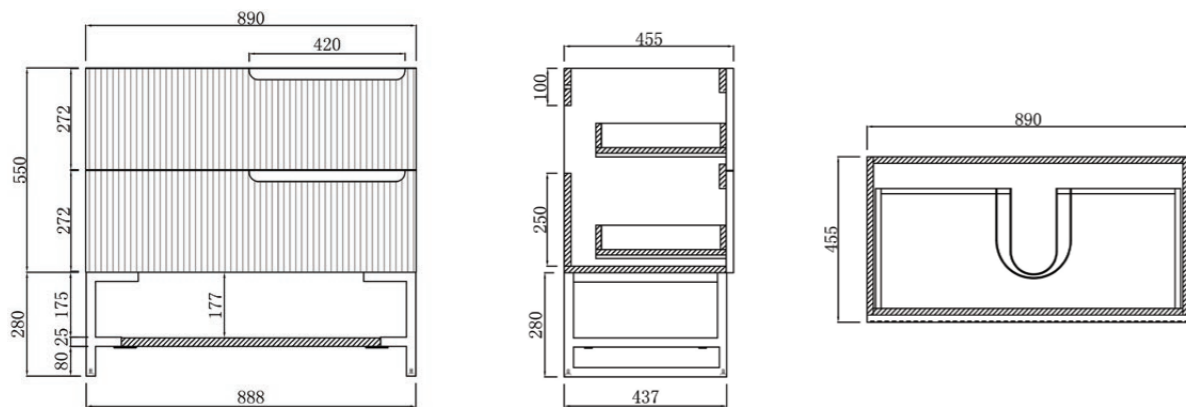

SERSI-1500W

MATT WHITE

Dimensions - 1490*460*550
Cabinet Only, White High-Moisture Resistant Plywood, Aluminium Gold Handle, With Double Drawer, Suitable for Single and Double Bowl

SERSI-600W

Cabinet Dimensions - 590*460*550 for wall hung. Free standing option - use dimensions as below including legs.

SERSI-750W

Cabinet Dimensions - 740*460*550 for wall hung. Free standing option - use dimensions as below including legs.

SERSI-900W

Cabinet Dimensions - 890*460*550 for wall hung. Free standing option - use dimensions as below including legs.