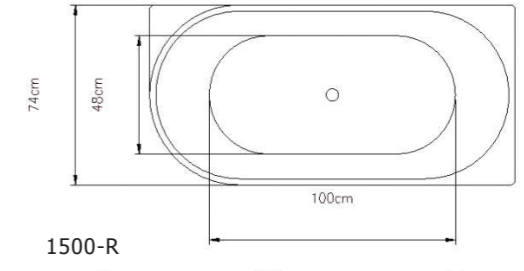

Dimensions - 1490*840*560

ETH-1700

GLOSS WHITE

Dimensions - 1700*885*555

ETH-1500MW

MATT WHITE

Dimensions - 1490*840*560

ETH-1700MW

MATT WHITE

Dimensions - 1700*885*555

NERIDA SERIES

Acrylic Bath Tub - Back To Wall, Non-Over Flow

NER-1500-L & NER-1500-R
NER-1700-L & NER-1700-R

GLOSS WHITE Dimensions - 1500*750*600
GLOSS WHITE Dimensions - 1700*800*600

NER-1500MW-L & NER-1500MW-R
NER-1700MW-L & NER-1700MW-R

MATT WHITE Dimensions - 1500*750*600
MATT WHITE Dimensions - 1700*800*600

NOAH SERIES

Acrylic Bath Tub - Free Standing, Non-Over Flow

NOA-1400

GLOSS WHITE

Dimensions - 1400*750*570

NOA-1500

GLOSS WHITE

Dimensions - 1530*770*560

NOA-1700

GLOSS WHITE

Dimensions - 1690*800*550

NOA-1400MW