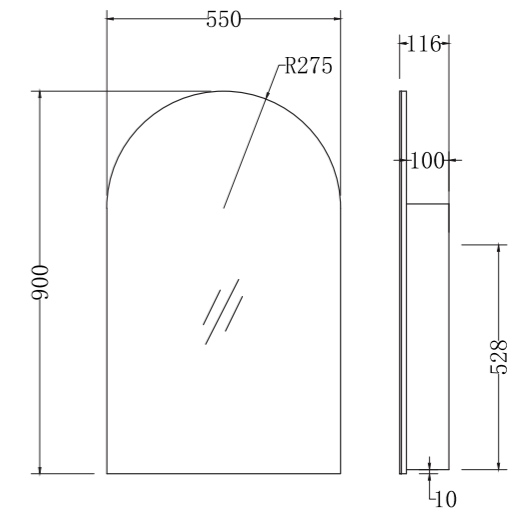

SHAVING CABINETS

BIANCO

SEMI MATT WHITE

Dimensions - 550*900*116

BIANCO-B

SEMI MATT BLACK

Dimensions - 550*900*116