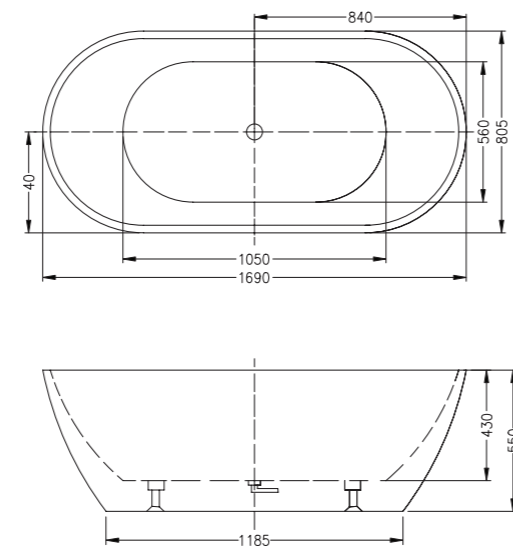

Dimensions - 1490*840*560

ETH-1700

GLOSS WHITE

Dimensions - 1700*885*555

ETH-1500MW

MATT WHITE

Dimensions - 1490*840*560

ETH-1700MW

MATT WHITE

Dimensions - 1700*885*555

NERIDA SERIES

Acrylic Bath Tub - Back To Wall, Non-Over Flow

NER-1500-L & NER-1500-R
NER-1700-L & NER-1700-R

GLOSS WHITE Dimensions - 1500*750*600
GLOSS WHITE Dimensions - 1700*800*600

NER-1500MW-L & NER-1500MW-R
NER-1700MW-L & NER-1700MW-R

MATT WHITE Dimensions - 1500*750*600
MATT WHITE Dimensions - 1700*800*600

NOAH SERIES

Acrylic Bath Tub - Free Standing, Non-Over Flow

NOA-1400

GLOSS WHITE

Dimensions - 1400*750*570

NOA-1500

GLOSS WHITE

Dimensions - 1530*770*560

NOA-1700

GLOSS WHITE

Dimensions - 1690*800*550

NOA-1400MW