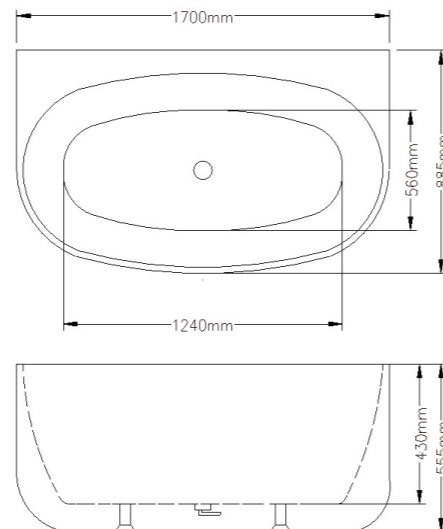

SERSI-1500W

MATT WHITE

Dimensions - 1490*460*550
Cabinet Only, White High-Moisture Resistant Plywood, Aluminium Gold Handle, With Double Drawer, Suitable for Single and Double Bowl

SERSI-600W

Cabinet Dimensions - 590*460*550 for wall hung. Free standing option - use dimensions as below including legs.

SERSI-750W

Cabinet Dimensions - 740*460*550 for wall hung. Free standing option - use dimensions as below including legs.

SERSI-900W

Cabinet Dimensions - 890*460*550 for wall hung. Free standing option - use dimensions as below including legs.

Dimensions - 1500*750*580

ART-1700

MATT WHITE

Dimensions - 1700*800*580

ETHAN SERIES

Acrylic Bath Tub - Back To Wall, Non-Over Flow

ETH-1500

GLOSS WHITE

Dimensions - 1490*840*560

ETH-1700

GLOSS WHITE

Dimensions - 1700*885*555

ETH-1500MW

MATT WHITE

Dimensions - 1490*840*560

ETH-1700MW