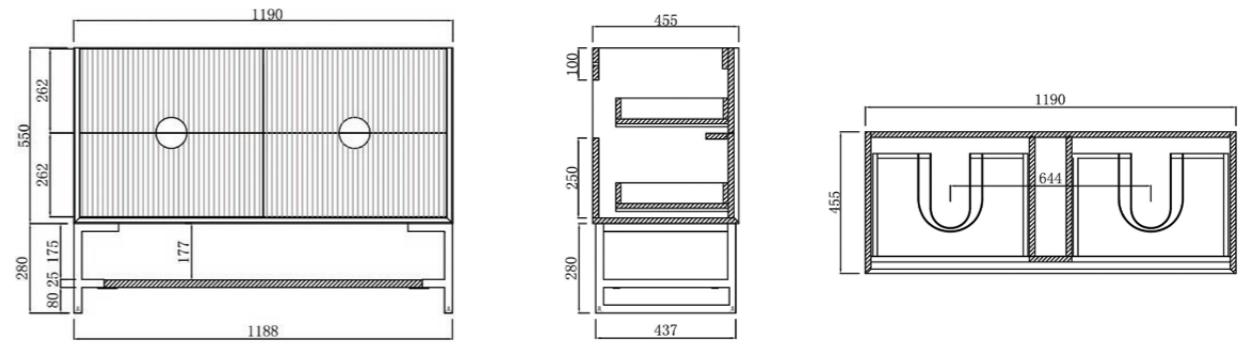

KINGO-750B

Cabinet Dimensions - 740*460*550 for wall hung. Free standing option - use dimensions as below including legs.

KINGO-900B

Cabinet Dimensions - 890*460*550 for wall hung. Free standing option - use dimensions as below including legs.

KINGO-1200B

Cabinet Dimensions - 1190*460*550 for wall hung. Free standing option - use dimensions as below including legs.

KINGO-1500B

Cabinet Dimensions - 1490*460*550 for wall hung. Free standing option - use dimensions as below including legs.