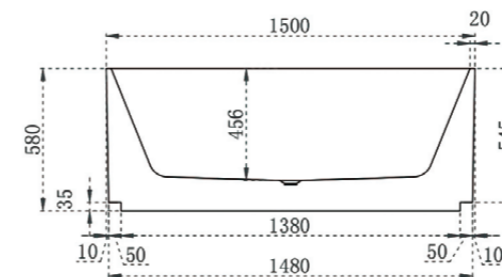

Dimensions - 450*900*116

METRO-B SEMI MATT BLACK

Dimensions - 450*900*116

BATH TUBS

ARTEMIS SERIES

Acrylic Bath Tub - Free Standing, Non-Over Flow

ART-1500

MATT WHITE