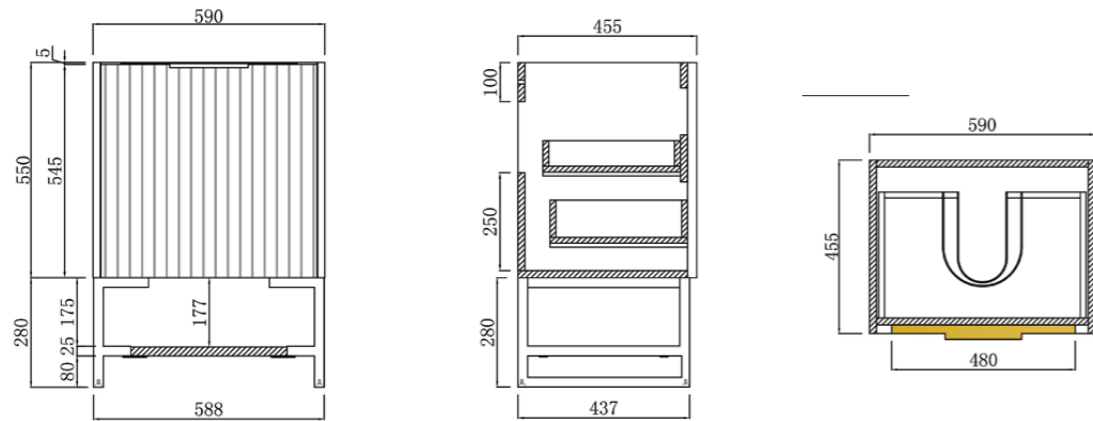

THENA-900W

MATT WHITE

Dimensions - 890*460*550
Cabinet Only, White High-Moisture Resistant Plywood,
Aluminium Gold Handle, With Single Drawer

THENA-1200W

MATT WHITE

Dimensions - 1190*460*550
Cabinet Only, White High-Moisture Resistant Plywood,
Aluminium Gold Handle, With Double Drawer, Suitable
for Single and Double Bowl

THENA-1500W

MATT WHITE

Dimensions - 1490*460*550
Cabinet Only, White High-Moisture Resistant Plywood,
Aluminium Gold Handle, With Double Drawer, Suitable
for Single and Double Bowl

THENA-600W

Cabinet Dimensions - 590*460*550 for wall hung. Free standing option - use dimensions as below including legs.