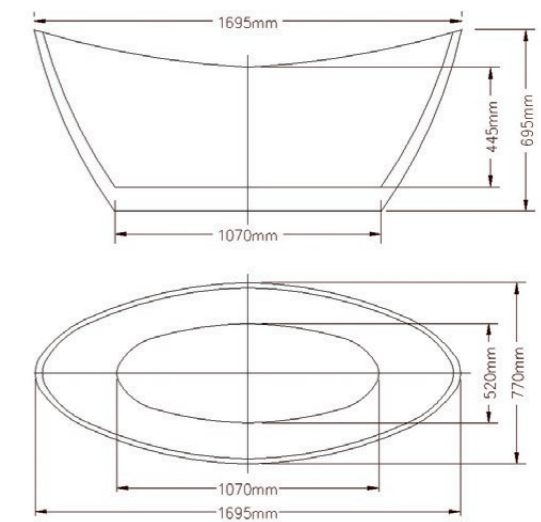

IKARIS SERIES

Acrylic Bath Tub - Free Standing, Non-Over Flow

IKA-1500

GLOSS WHITE

Dimensions - 1500*755*685

IKA-1700

GLOSS WHITE

Dimensions - 1695*775*695

IKA-1500MW

MATT WHITE

Dimensions - 1500*755*685

IKA-1700MW

MATT WHITE

Dimensions - 1695*775*695