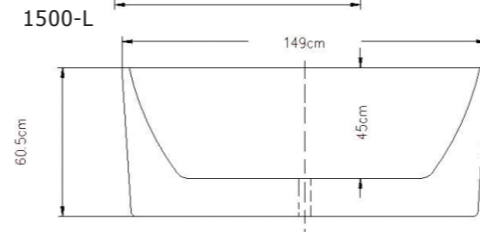

NERIDA SERIES

Acrylic Bath Tub - Back To Wall, Non-Over Flow

NER-1500-L & NER-1500-R
NER-1700-L & NER-1700-R

GLOSS WHITE Dimensions - 1500*750*600
GLOSS WHITE Dimensions - 1700*800*600

NER-1500MW-L & NER-1500MW-R
NER-1700MW-L & NER-1700MW-R

MATT WHITE Dimensions - 1500*750*600
MATT WHITE Dimensions - 1700*800*600