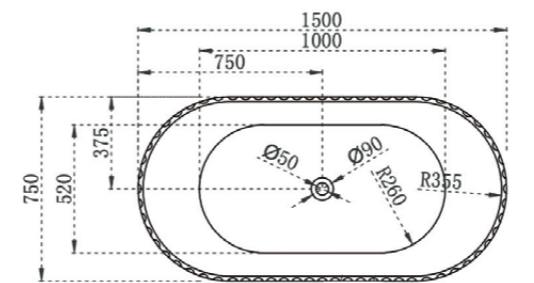

SHAVING CABINETS

BIANCO

SEMI MATT WHITE

Dimensions - 550*900*116

BIANCO-B

SEMI MATT BLACK

Dimensions - 550*900*116

METRO SEMI MATT WHITE

Dimensions - 450*900*116

METRO-B SEMI MATT BLACK

Dimensions - 450*900*116

BATH TUBS

ARTEMIS SERIES

Acrylic Bath Tub - Free Standing, Non-Over Flow

ART-1500

MATT WHITE

Dimensions - 1490*840*560

ETH-1700

GLOSS WHITE

Dimensions - 1700*885*555

ETH-1500MW

MATT WHITE

Dimensions - 1490*840*560

ETH-1700MW