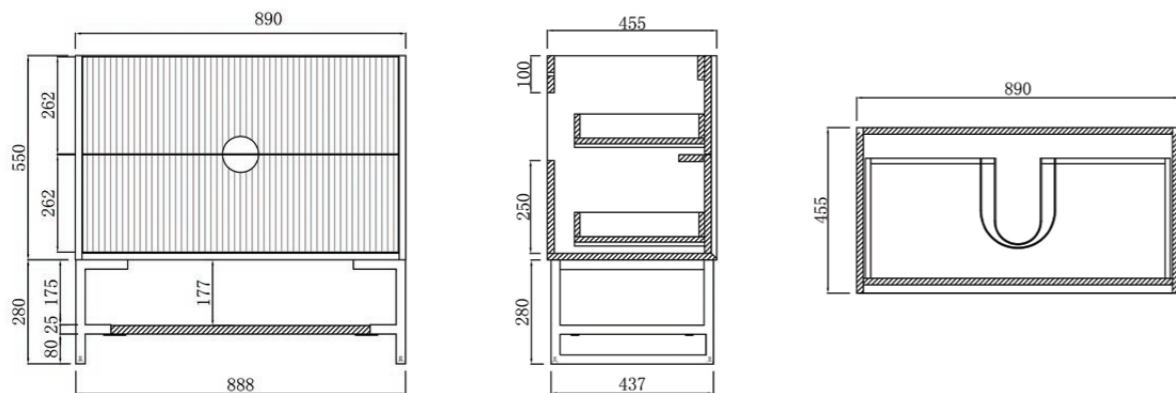

KINGO-1500B

MATT BLACK

Cabinet Dimensions - 1490*460*550
Cabinet Only, Black High-Moisture Resistant Plywood,
DTC Soft Closing Hardware, With Four Drawers, Suitable
for Single and Double Bowl

KINGO-600B

Cabinet Dimensions - 590*460*550 for wall hung. Free standing option - use dimensions as below including legs.

KINGO-750B

Cabinet Dimensions - 740*460*550 for wall hung. Free standing option - use dimensions as below including legs.

KINGO-900B

Cabinet Dimensions - 890*460*550 for wall hung. Free standing option - use dimensions as below including legs.

KINGO-1200B

Cabinet Dimensions - 1190*460*550 for wall hung. Free standing option - use dimensions as below including legs.

KINGO-1500B

Cabinet Dimensions - 1490*460*550 for wall hung. Free standing option - use dimensions as below including legs.