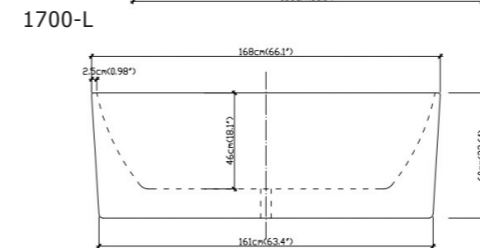

Dimensions - 1490*840*560

ETH-1700

GLOSS WHITE

Dimensions - 1700*885*555

ETH-1500MW

MATT WHITE

Dimensions - 1490*840*560

ETH-1700MW

MATT WHITE

Dimensions - 1700*885*555

NERIDA SERIES

Acrylic Bath Tub - Back To Wall, Non-Over Flow

NER-1500-L & NER-1500-R
NER-1700-L & NER-1700-R

GLOSS WHITE Dimensions - 1500*750*600
GLOSS WHITE Dimensions - 1700*800*600

NER-1500MW-L & NER-1500MW-R
NER-1700MW-L & NER-1700MW-R

MATT WHITE Dimensions - 1500*750*600
MATT WHITE Dimensions - 1700*800*600

NOAH SERIES

Acrylic Bath Tub - Free Standing, Non-Over Flow

NOA-1400

GLOSS WHITE