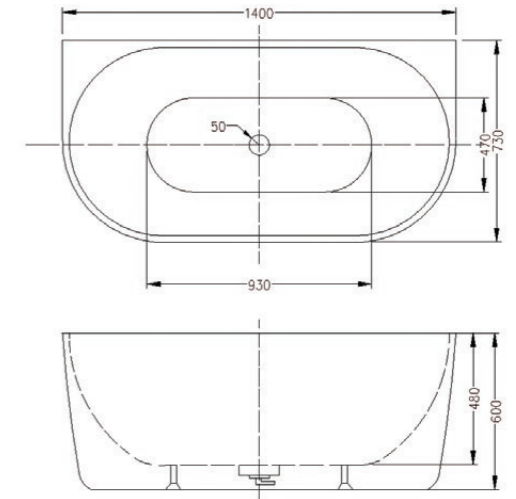

Dimensions - 1695*775*695

IKA-1500MW

MATT WHITE

Dimensions - 1500*755*685

IKA-1700MW

MATT WHITE

Dimensions - 1695*775*695

AMBER SERIES

Acrylic Bath Tub - Back To Wall, With Built-in Seat, Non-Over Flow

AMB-1400

GLOSS WHITE

Dimensions - 1400*730*580

AMB-1500

GLOSS WHITE

Dimensions - 1500*740*580

VENUS SERIES

Acrylic Bath Tub - Back To Wall, Non-Over Flow

VEN-1400

GLOSS WHITE

Dimensions - 1400*730*600

VEN-1500

GLOSS WHITE

Dimensions - 1500*750*600

VEN-1700

GLOSS WHITE

Dimensions - 1690*790*600

VEN-1400MW

MATT WHITE

Dimensions - 1400*730*600

VEN-1500MW

MATT WHITE

Dimensions - 1500*750*600