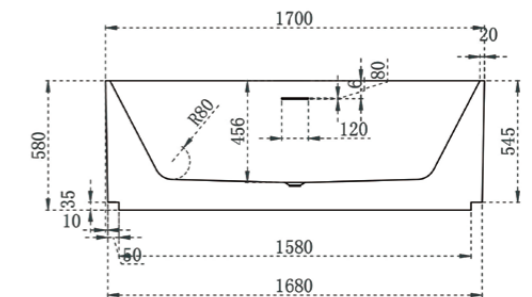

Dimensions - 450*900*116

METRO-B SEMI MATT BLACK

Dimensions - 450*900*116

BATH TUBS

ARTEMIS SERIES

Acrylic Bath Tub - Free Standing, Non-Over Flow

ART-1500

MATT WHITE