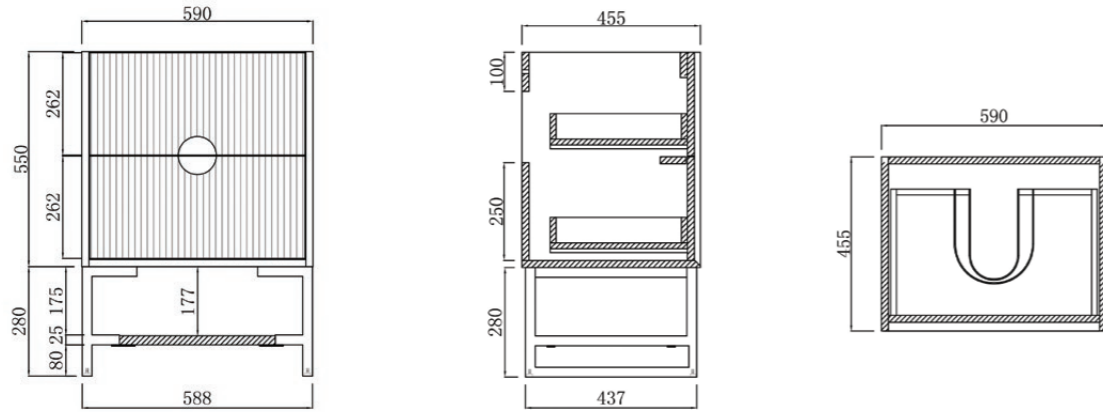

KINGO-900B

MATT BLACK

Cabinet Dimensions - 890*460*550
Cabinet Only, Black High-Moisture Resistant Plywood,
DTC Soft Closing Hardware, With Double Drawer

KINGO-1200B

MATT BLACK

Cabinet Dimensions - 1190*460*550
Cabinet Only, Black High-Moisture Resistant Plywood,
DTC Soft Closing Hardware, With Four Drawers, Suitable
for Single and Double Bowl

KINGO-1500B

MATT BLACK

Cabinet Dimensions - 1490*460*550
Cabinet Only, Black High-Moisture Resistant Plywood,
DTC Soft Closing Hardware, With Four Drawers, Suitable
for Single and Double Bowl

KINGO-600B

Cabinet Dimensions - 590*460*550 for wall hung. Free standing option - use dimensions as below including legs.

KINGO-750B

Cabinet Dimensions - 740*460*550 for wall hung. Free standing option - use dimensions as below including legs.

KINGO-900B

Cabinet Dimensions - 890*460*550 for wall hung. Free standing option - use dimensions as below including legs.