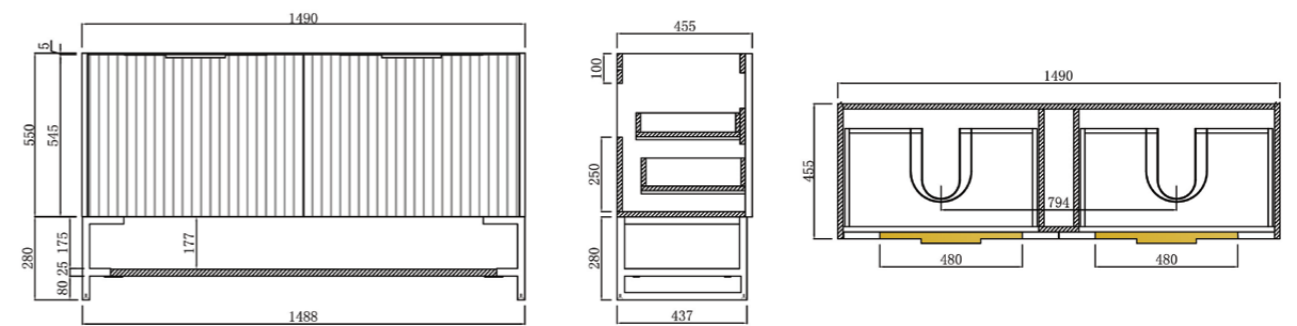

THENA-1500W

Cabinet Dimensions - 1490*460*550 for wall hung. Free standing option - use dimensions as below including legs.