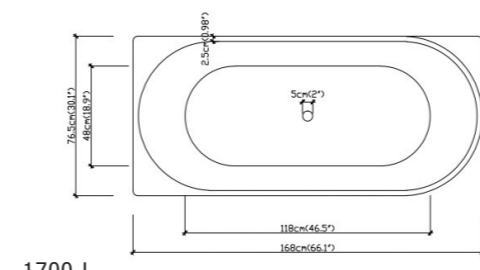

Dimensions - 1490*840*560

ETH-1700

GLOSS WHITE

Dimensions - 1700*885*555

ETH-1500MW

MATT WHITE

Dimensions - 1490*840*560

ETH-1700MW

MATT WHITE

Dimensions - 1700*885*555

NERIDA SERIES

Acrylic Bath Tub - Back To Wall, Non-Over Flow

NER-1500-L & NER-1500-R
NER-1700-L & NER-1700-R

GLOSS WHITE Dimensions - 1500*750*600
GLOSS WHITE Dimensions - 1700*800*600

NER-1500MW-L & NER-1500MW-R
NER-1700MW-L & NER-1700MW-R

MATT WHITE Dimensions - 1500*750*600
MATT WHITE Dimensions - 1700*800*600

NOAH SERIES

Acrylic Bath Tub - Free Standing, Non-Over Flow

NOA-1400

GLOSS WHITE

Dimensions - 1400*750*570

NOA-1500

GLOSS WHITE

Dimensions - 1530*770*560

NOA-1700

GLOSS WHITE

Dimensions - 1690*800*550

NOA-1400MW