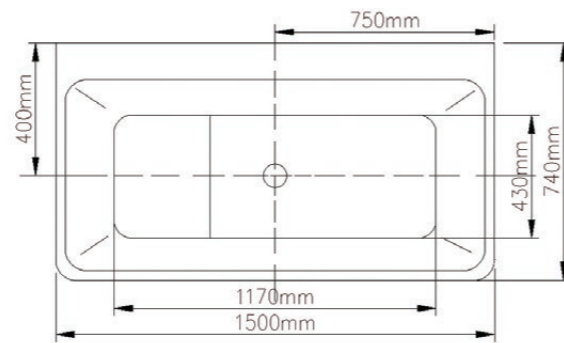

Dimensions - 1695*775*695

IKA-1500MW

MATT WHITE

Dimensions - 1500*755*685

IKA-1700MW

MATT WHITE

Dimensions - 1695*775*695

AMBER SERIES

Acrylic Bath Tub - Back To Wall, With Built-in Seat, Non-Over Flow

AMB-1400

GLOSS WHITE

Dimensions - 1400*730*580

AMB-1500

GLOSS WHITE

Dimensions - 1500*740*580

VENUS SERIES

GLOSS WHITE

Dimensions - 1690*790*600

VEN-1400MW

MATT WHITE

Dimensions - 1400*730*600

VEN-1500MW

MATT WHITE

Dimensions - 1500*750*600