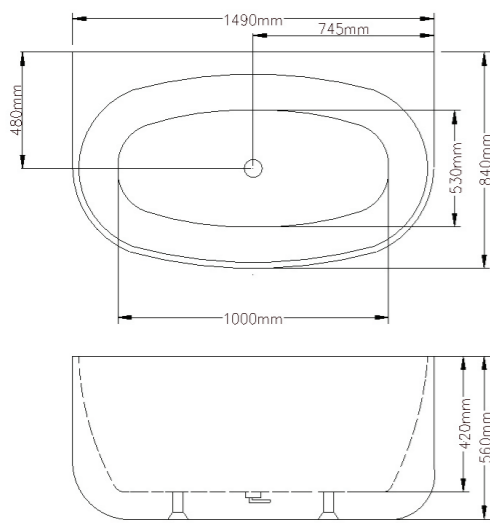

SERSI-1500W

MATT WHITE

Dimensions - 1490*460*550
Cabinet Only, White High-Moisture Resistant Plywood, Aluminium Gold Handle, With Double Drawer, Suitable for Single and Double Bowl

SERSI-600W

Cabinet Dimensions - 590*460*550 for wall hung. Free standing option - use dimensions as below including legs.

SERSI-750W

Cabinet Dimensions - 740*460*550 for wall hung. Free standing option - use dimensions as below including legs.

SERSI-900W

Cabinet Dimensions - 890*460*550 for wall hung. Free standing option - use dimensions as below including legs.

Dimensions - 1500*750*580

ART-1700

MATT WHITE

Dimensions - 1700*800*580

ETHAN SERIES

Acrylic Bath Tub - Back To Wall, Non-Over Flow

ETH-1500

GLOSS WHITE

Dimensions - 1490*840*560

ETH-1700

GLOSS WHITE

Dimensions - 1700*885*555

ETH-1500MW

MATT WHITE

Dimensions - 1490*840*560

ETH-1700MW