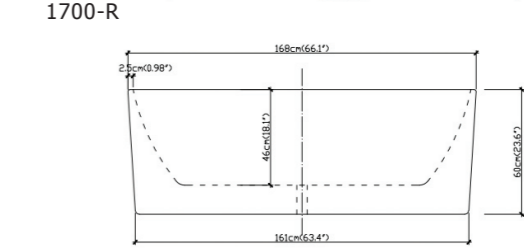

NERIDA SERIES

Acrylic Bath Tub - Back To Wall, Non-Over Flow

NER-1500-L & NER-1500-R
NER-1700-L & NER-1700-R

GLOSS WHITE Dimensions - 1500*750*600
GLOSS WHITE Dimensions - 1700*800*600

NER-1500MW-L & NER-1500MW-R
NER-1700MW-L & NER-1700MW-R

MATT WHITE Dimensions - 1500*750*600
MATT WHITE Dimensions - 1700*800*600