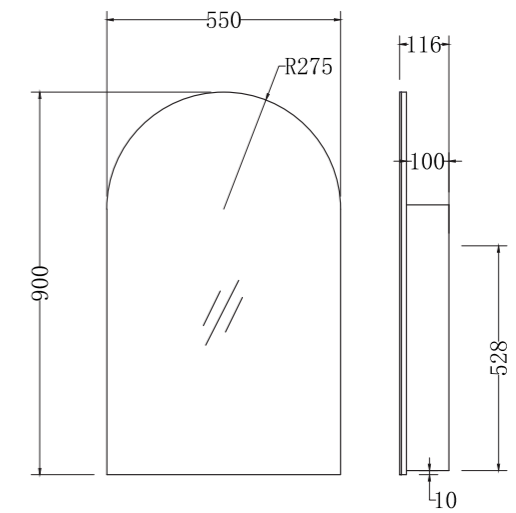

SHAVING CABINETS

BIANCO

SEMI MATT WHITE

Dimensions - 550*900*116

BIANCO-B

SEMI MATT BLACK

Dimensions - 550*900*116

METRO SEMI MATT WHITE