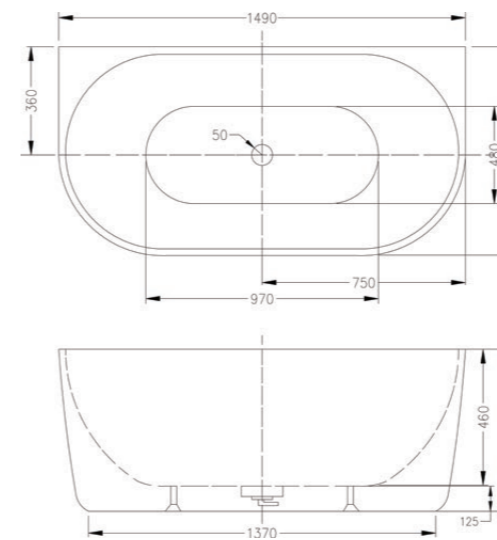

Dimensions - 1695*775*695

IKA-1500MW

MATT WHITE

Dimensions - 1500*755*685

IKA-1700MW

MATT WHITE

Dimensions - 1695*775*695

AMBER SERIES

Acrylic Bath Tub - Back To Wall, With Built-in Seat, Non-Over Flow

AMB-1400

GLOSS WHITE

Dimensions - 1400*730*580

AMB-1500

GLOSS WHITE

Dimensions - 1500*740*580

VENUS SERIES

Acrylic Bath Tub - Back To Wall, Non-Over Flow

VEN-1400

GLOSS WHITE

Dimensions - 1400*730*600

VEN-1500

GLOSS WHITE

Dimensions - 1500*750*600

VEN-1700

GLOSS WHITE

Dimensions - 1690*790*600

VEN-1400MW

MATT WHITE

Dimensions - 1400*730*600

VEN-1500MW

MATT WHITE

Dimensions - 1500*750*600