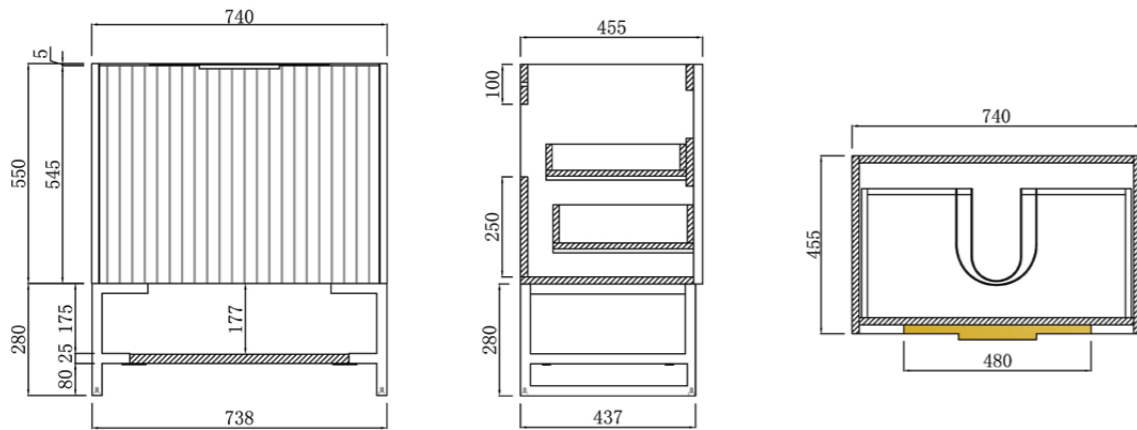

THENA-1500W

MATT WHITE

Dimensions - 1490*460*550
Cabinet Only, White High-Moisture Resistant Plywood,
Aluminium Gold Handle, With Double Drawer, Suitable
for Single and Double Bowl

THENA-600W

Cabinet Dimensions - 590*460*550 for wall hung. Free standing option - use dimensions as below including legs.

THENA-750W

Cabinet Dimensions - 740*460*550 for wall hung. Free standing option - use dimensions as below including legs.

THENA-900W

Cabinet Dimensions - 890*460*550 for wall hung. Free standing option - use dimensions as below including legs.