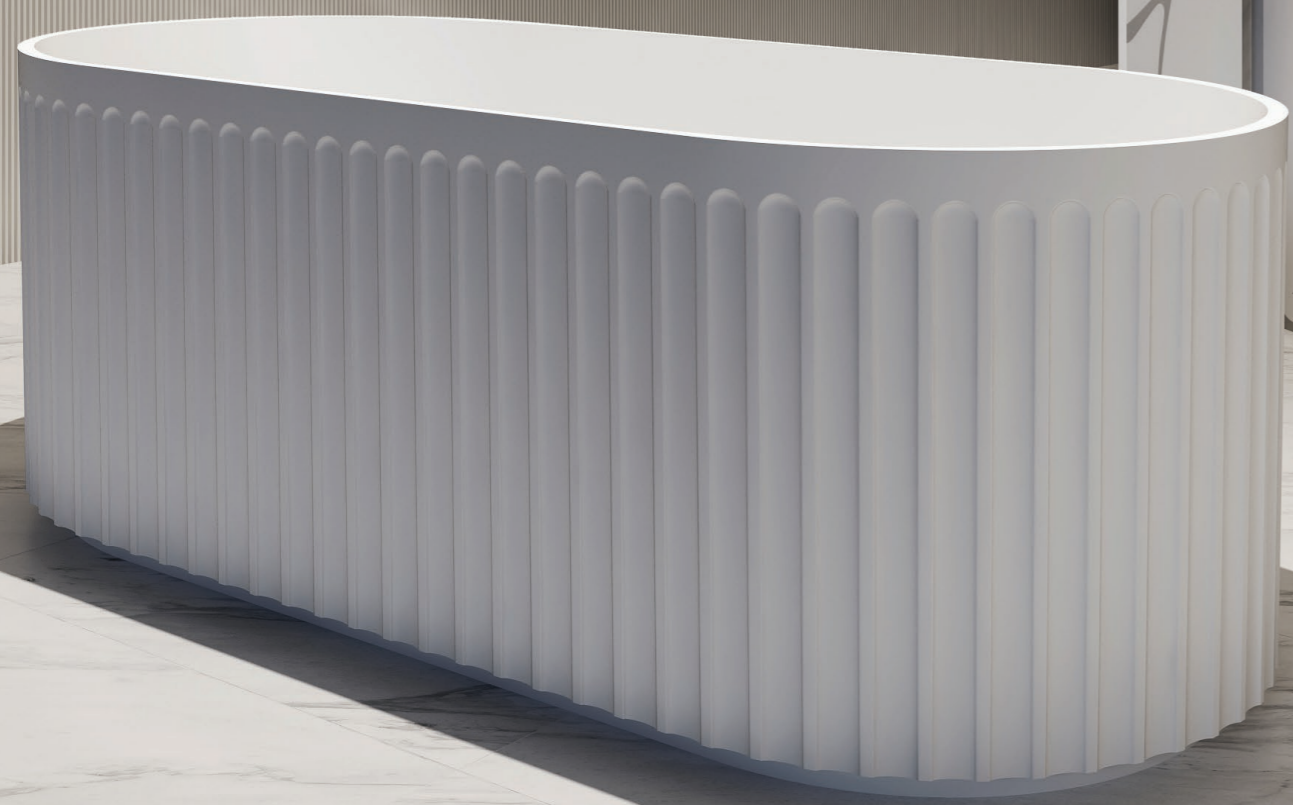

Dimensions - 450*900*116

METRO-B SEMI MATT BLACK

Dimensions - 450*900*116

BATH TUBS

ARTEMIS SERIES

Acrylic Bath Tub - Free Standing, Non-Over Flow

ART-1500

MATT WHITE