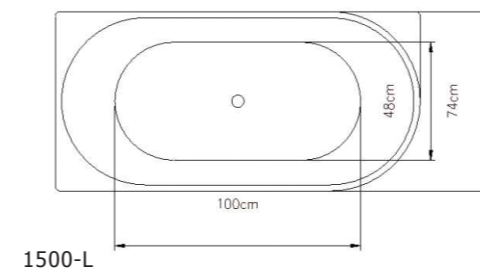

Dimensions - 1490*840*560

ETH-1700

GLOSS WHITE

Dimensions - 1700*885*555

ETH-1500MW

MATT WHITE

Dimensions - 1490*840*560

ETH-1700MW

MATT WHITE

Dimensions - 1700*885*555

NERIDA SERIES

Acrylic Bath Tub - Back To Wall, Non-Over Flow

NER-1500-L & NER-1500-R
NER-1700-L & NER-1700-R

GLOSS WHITE Dimensions - 1500*750*600
GLOSS WHITE Dimensions - 1700*800*600

NER-1500MW-L & NER-1500MW-R
NER-1700MW-L & NER-1700MW-R

MATT WHITE Dimensions - 1500*750*600
MATT WHITE Dimensions - 1700*800*600

NOAH SERIES

Acrylic Bath Tub - Free Standing, Non-Over Flow

NOA-1400

GLOSS WHITE

Dimensions - 1400*750*570

NOA-1500

GLOSS WHITE

Dimensions - 1530*770*560

NOA-1700

GLOSS WHITE

Dimensions - 1690*800*550

NOA-1400MW