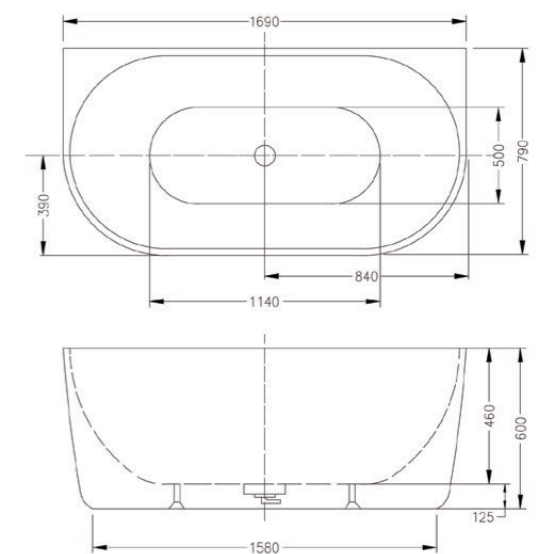

Dimensions - 1695*775*695

IKA-1500MW

MATT WHITE

Dimensions - 1500*755*685

IKA-1700MW

MATT WHITE

Dimensions - 1695*775*695

AMBER SERIES

Acrylic Bath Tub - Back To Wall, With Built-in Seat, Non-Over Flow

AMB-1400

GLOSS WHITE

Dimensions - 1400*730*580

AMB-1500

GLOSS WHITE

Dimensions - 1500*740*580

VENUS SERIES

Acrylic Bath Tub - Back To Wall, Non-Over Flow

VEN-1400

GLOSS WHITE

Dimensions - 1400*730*600

VEN-1500

GLOSS WHITE

Dimensions - 1500*750*600

VEN-1700

GLOSS WHITE

Dimensions - 1690*790*600

VEN-1400MW

MATT WHITE

Dimensions - 1400*730*600

VEN-1500MW

MATT WHITE

Dimensions - 1500*750*600