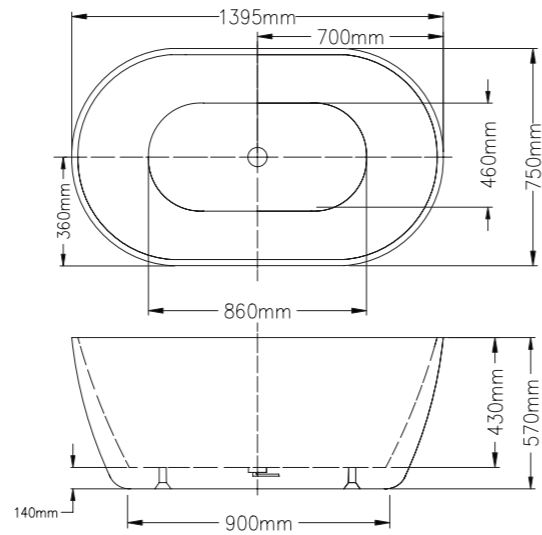

Dimensions - 1490*840*560

ETH-1700

GLOSS WHITE

Dimensions - 1700*885*555

ETH-1500MW

MATT WHITE

Dimensions - 1490*840*560

ETH-1700MW

MATT WHITE

Dimensions - 1700*885*555

NERIDA SERIES

Acrylic Bath Tub - Back To Wall, Non-Over Flow

NER-1500-L & NER-1500-R
NER-1700-L & NER-1700-R

GLOSS WHITE Dimensions - 1500*750*600
GLOSS WHITE Dimensions - 1700*800*600

NER-1500MW-L & NER-1500MW-R
NER-1700MW-L & NER-1700MW-R

MATT WHITE Dimensions - 1500*750*600
MATT WHITE Dimensions - 1700*800*600

NOAH SERIES

Acrylic Bath Tub - Free Standing, Non-Over Flow

NOA-1400

GLOSS WHITE

Dimensions - 1400*750*570

NOA-1500

GLOSS WHITE

Dimensions - 1530*770*560

NOA-1700

GLOSS WHITE

Dimensions - 1690*800*550

NOA-1400MW