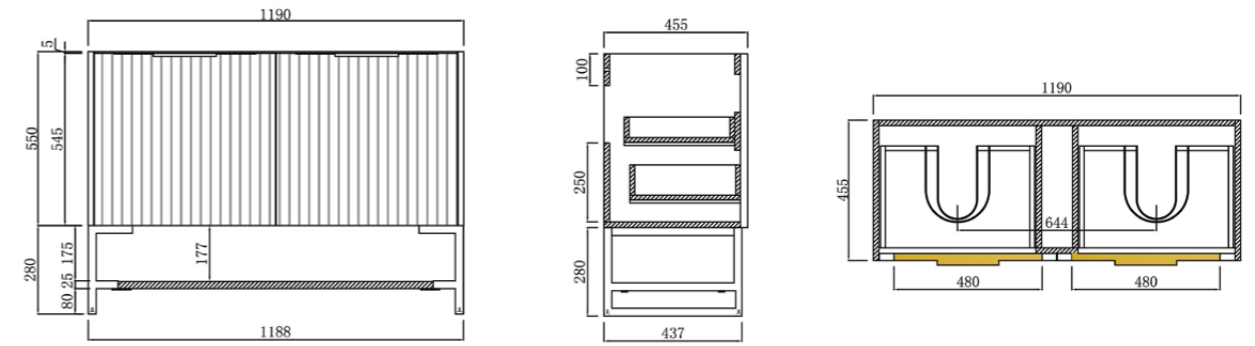

THENA-1200W

Cabinet Dimensions - 1190*460*550 for wall hung. Free standing option - use dimensions as below including legs.