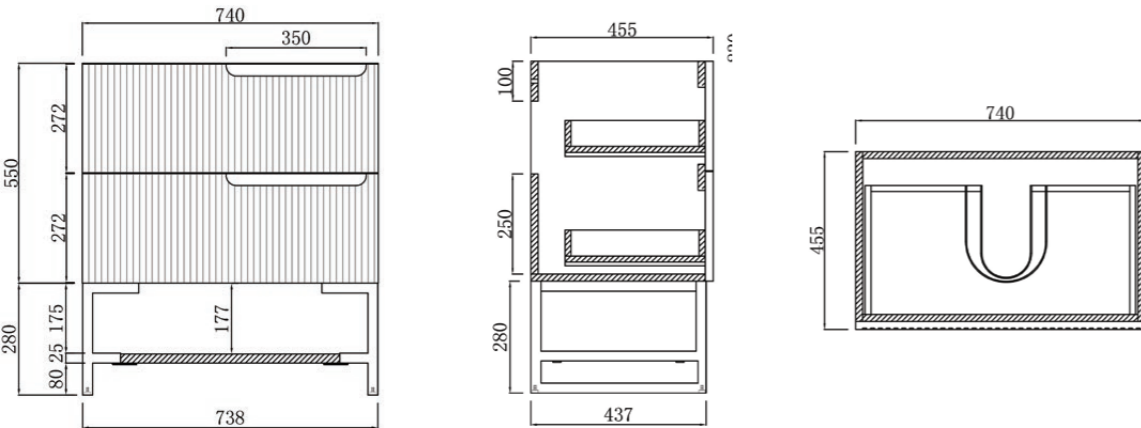

SERSI-1500W

MATT WHITE

Dimensions - 1490*460*550
Cabinet Only, White High-Moisture Resistant Plywood, Aluminium Gold Handle, With Double Drawer, Suitable for Single and Double Bowl

SERSI-600W

Cabinet Dimensions - 590*460*550 for wall hung. Free standing option - use dimensions as below including legs.

SERSI-750W

Cabinet Dimensions - 740*460*550 for wall hung. Free standing option - use dimensions as below including legs.

SERSI-900W

Cabinet Dimensions - 890*460*550 for wall hung. Free standing option - use dimensions as below including legs.