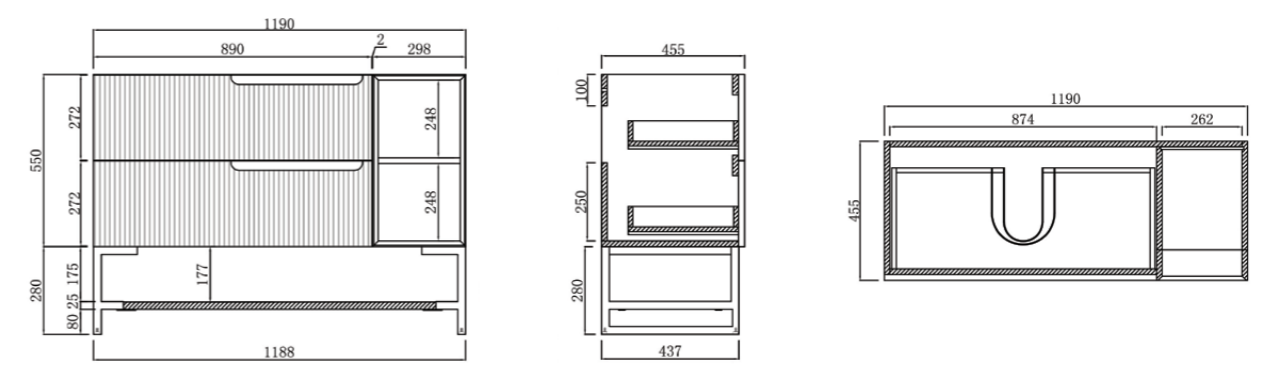

SERSI-1200W

Cabinet Dimensions - 1190*460*550 for wall hung. Free standing option - use dimensions as below including legs.