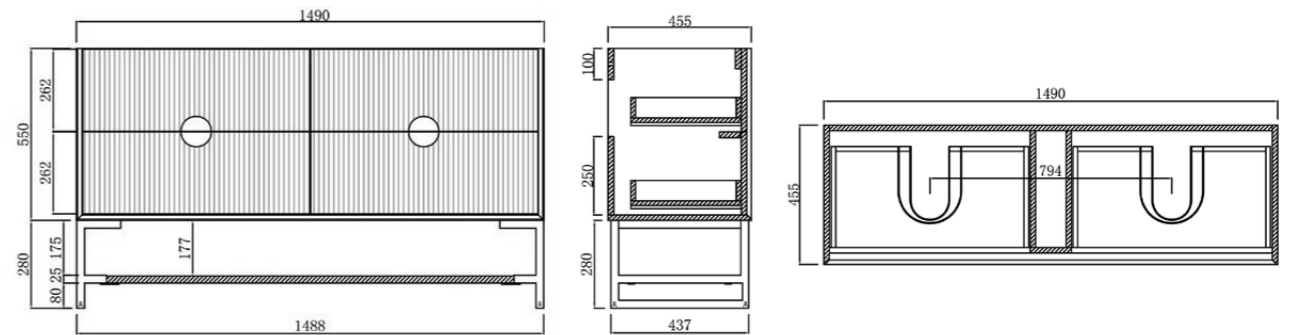

KINGO-750B

Cabinet Dimensions - 740*460*550 for wall hung. Free standing option - use dimensions as below including legs.

KINGO-900B

Cabinet Dimensions - 890*460*550 for wall hung. Free standing option - use dimensions as below including legs.

KINGO-1200B

Cabinet Dimensions - 1190*460*550 for wall hung. Free standing option - use dimensions as below including legs.

KINGO-1500B

Cabinet Dimensions - 1490*460*550 for wall hung. Free standing option - use dimensions as below including legs.