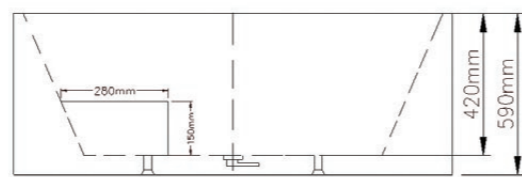

AMBER SERIES

Acrylic Bath Tub - Back To Wall, With Built-in Seat, Non-Over Flow