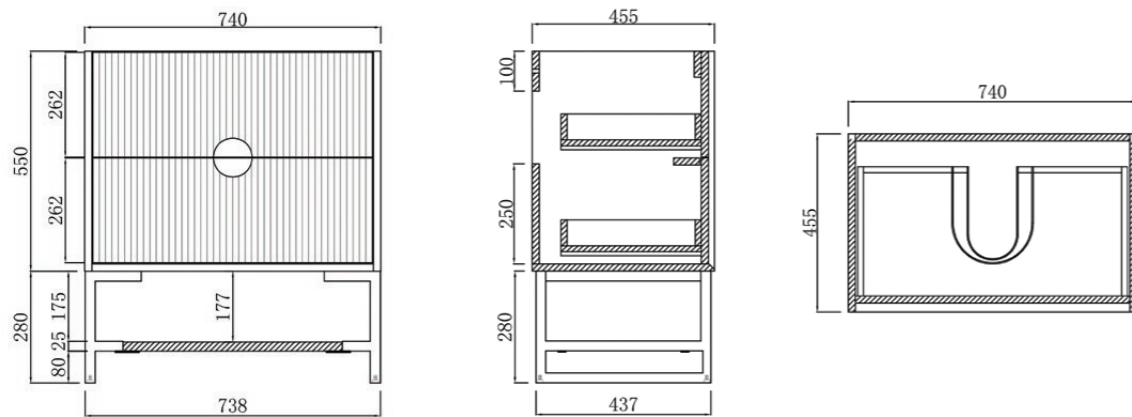

KINGO-1500B

MATT BLACK

Cabinet Dimensions - 1490*460*550
Cabinet Only, Black High-Moisture Resistant Plywood,
DTC Soft Closing Hardware, With Four Drawers, Suitable
for Single and Double Bowl

KINGO-600B

Cabinet Dimensions - 590*460*550 for wall hung. Free standing option - use dimensions as below including legs.

KINGO-750B

Cabinet Dimensions - 740*460*550 for wall hung. Free standing option - use dimensions as below including legs.

KINGO-900B

Cabinet Dimensions - 890*460*550 for wall hung. Free standing option - use dimensions as below including legs.

KINGO-1200B

Cabinet Dimensions - 1190*460*550 for wall hung. Free standing option - use dimensions as below including legs.

KINGO-1500B

Cabinet Dimensions - 1490*460*550 for wall hung. Free standing option - use dimensions as below including legs.