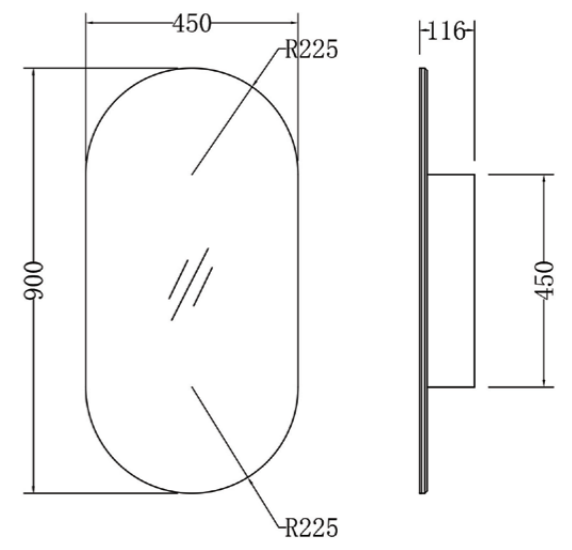

Dimensions - 450*900*116