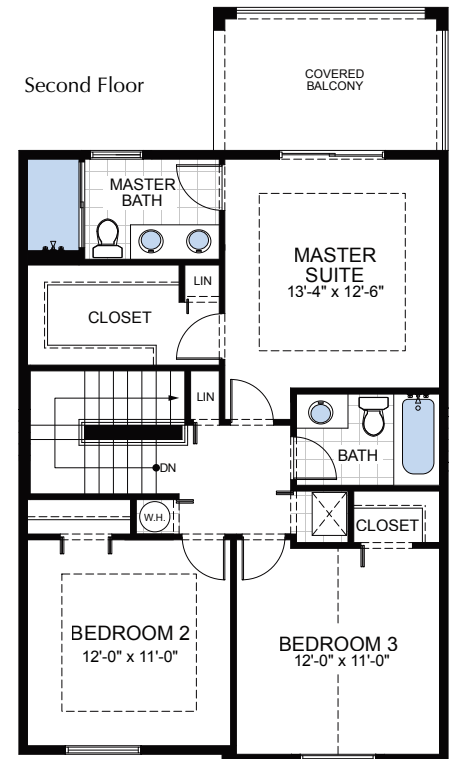

MODEL A 3 BEDROOMS | 2 BATHS | 1-CAR GARAGE

26603 Bonita Fairways Drive, Bonita Springs, FL 34135

MODEL A

- 3 Bedroom
- 2.5 Bath
- 1 Car Garage
- A/C - 1,308 sq. ft.
- Total - 1,674 sq. ft.

Prices, specifications, features, amenities, plans, materials and designs are subject to change without notice. Square footage and depicted dimensions and measurements are approximate and may not be precise. Actual square footage and dimensions vary in production homes. Floor plans and elevations may not be to scale and illustrations are an artist's depiction. There may be variances in dimensions and details. Landscaping shown is an artist's conception and does not represent actual landscaping provided in production homes. Copyright © 2016 Home Dynamics Corp. CC036008, 1000/0216/BF 0-47

MODEL B2 | 3 BEDROOMS | 2.5 BATHS | 2-CAR GARAGE

26603 Bonita Fairways Drive, Bonita Springs, FL 34135

First Floor

MODEL B2

- 3 Bedroom
- 2.5 Bath
- 2 Car Garage
- A/C - 1,640 sq. ft.
- Total - 2,285 sq. ft.

MODEL C | 3 BEDROOMS | 2.5 BATHS | 1-CAR GARAGE

26603 Bonita Fairways Drive, Bonita Springs, FL 34135

First Floor

MODEL C

- 3 Bedroom
- 2.5 Bath
- 1 Car Garage
- A/C - 1,940 sq. ft.
- Total - 2,424 sq. ft.

Second Floor