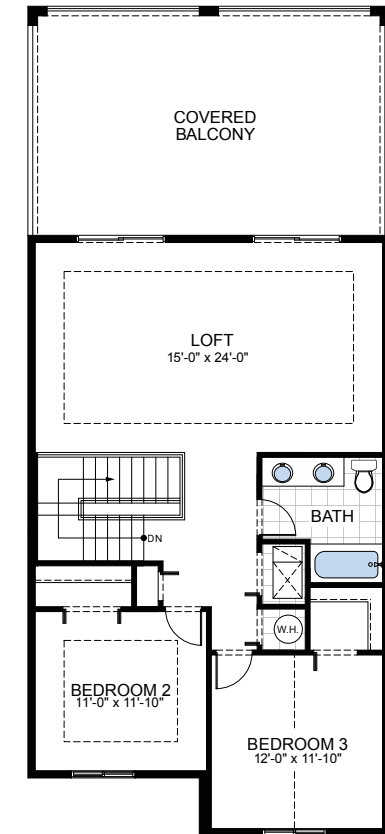

Second Floor