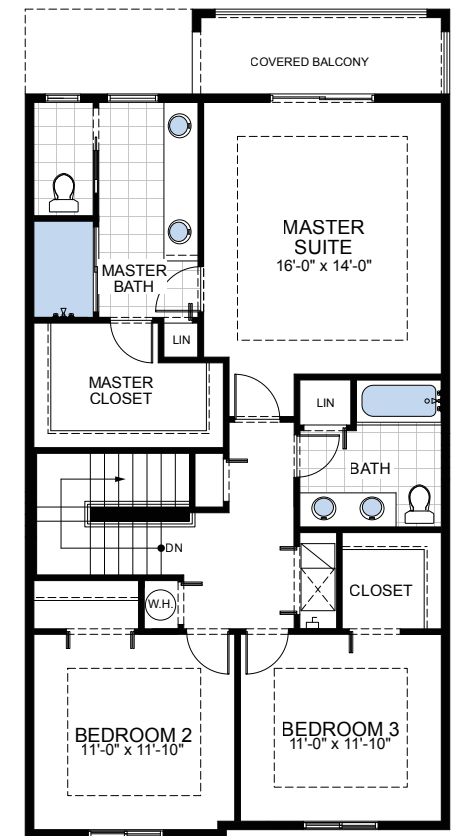

MODEL B2 | 3 BEDROOMS | 2.5 BATHS | 2-CAR GARAGE

26603 Bonita Fairways Drive, Bonita Springs, FL 34135

First Floor

MODEL B2

- 3 Bedroom
- 2.5 Bath
- 2 Car Garage
- A/C - 1,640 sq. ft.
- Total - 2,285 sq. ft.

MODEL C | 3 BEDROOMS | 2.5 BATHS | 1-CAR GARAGE

26603 Bonita Fairways Drive, Bonita Springs, FL 34135

First Floor

MODEL C

- 3 Bedroom
- 2.5 Bath
- 1 Car Garage
- A/C - 1,940 sq. ft.
- Total - 2,424 sq. ft.

Second Floor

MODEL D | 3 BEDROOMS | 2.5 BATHS | 1-CAR GARAGE

26603 Bonita Fairways Drive, Bonita Springs, FL 34135

First Floor

MODEL D

- 3 Bedroom
- 2.5 Bath
- 1 Car Garage
- A/C - 2,117 sq. ft.
- Total - 2,914 sq. ft.

Second Floor