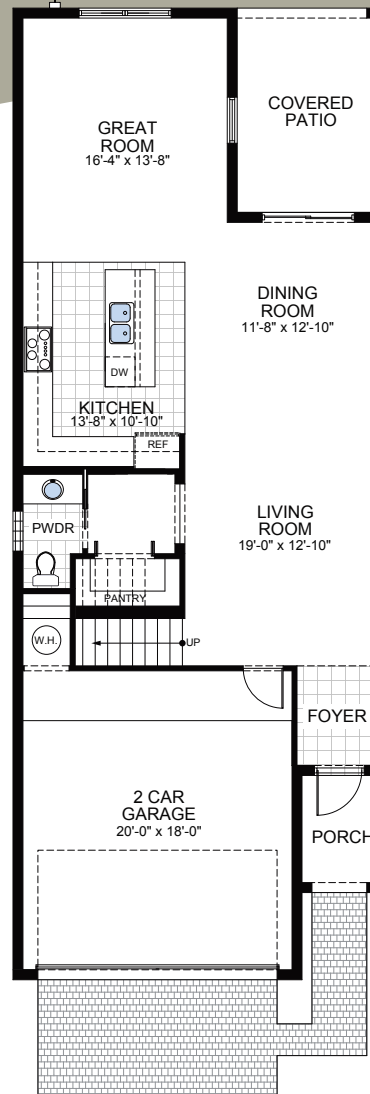

MODEL A 3 BEDROOMS | 2 BATHS | 1-CAR GARAGE

26603 Bonita Fairways Drive, Bonita Springs, FL 34135

MODEL A

- 3 Bedroom
- 2.5 Bath
- 1 Car Garage
- A/C - 1,308 sq. ft.
- Total - 1,674 sq. ft.

Prices, specifications, features, amenities, plans, materials and designs are subject to change without notice. Square footage and depicted dimensions and measurements are approximate and may not be precise. Actual square footage and dimensions vary in production homes. Floor plans and elevations may not be to scale and illustrations are an artist's depiction. There may be variances in dimensions and details. Landscaping shown is an artist's conception and does not represent actual landscaping provided in production homes. Copyright © 2016 Home Dynamics Corp. CC036008, 1000/0216/BF 0-47

MODEL B2 | 3 BEDROOMS | 2.5 BATHS | 2-CAR GARAGE

26603 Bonita Fairways Drive, Bonita Springs, FL 34135

First Floor

MODEL B2

- 3 Bedroom
- 2.5 Bath
- 2 Car Garage
- A/C - 1,640 sq. ft.
- Total - 2,285 sq. ft.

Second Floor

MODEL D | 3 BEDROOMS | 2.5 BATHS | 1-CAR GARAGE

26603 Bonita Fairways Drive, Bonita Springs, FL 34135

First Floor

MODEL D

- 3 Bedroom
- 2.5 Bath
- 1 Car Garage
- A/C - 2,117 sq. ft.
- Total - 2,914 sq. ft.

Second Floor

MODEL E | 3 BEDROOMS | 2.5 BATHS | 2-CAR GARAGE

26603 Bonita Fairways Drive, Bonita Springs, FL 34135

First Floor

MODEL E

- 3 Bedroom
- 2.5 Bath
- 2 Car Garage
- A/C - 2,308 sq. ft.
- Total - 3,021 sq. ft.