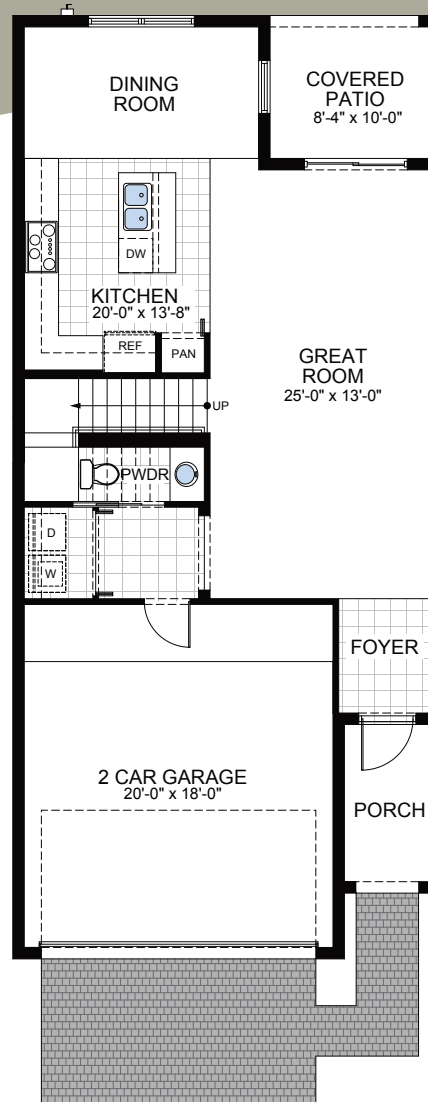

MODEL A 3 BEDROOMS | 2 BATHS | 1-CAR GARAGE

26603 Bonita Fairways Drive, Bonita Springs, FL 34135

MODEL A

- 3 Bedroom
- 2.5 Bath
- 1 Car Garage
- A/C - 1,308 sq. ft.
- Total - 1,674 sq. ft.

Prices, specifications, features, amenities, plans, materials and designs are subject to change without notice. Square footage and depicted dimensions and measurements are approximate and may not be precise. Actual square footage and dimensions vary in production homes. Floor plans and elevations may not be to scale and illustrations are an artist's depiction. There may be variances in dimensions and details. Landscaping shown is an artist's conception and does not represent actual landscaping provided in production homes. Copyright © 2016 Home Dynamics Corp. CC036008, 1000/0216/BF 0-47

MODEL B2 | 3 BEDROOMS | 2.5 BATHS | 2-CAR GARAGE

26603 Bonita Fairways Drive, Bonita Springs, FL 34135

First Floor

MODEL B2

- 3 Bedroom
- 2.5 Bath
- 2 Car Garage
- A/C - 1,640 sq. ft.
- Total - 2,285 sq. ft.

MODEL C | 3 BEDROOMS | 2.5 BATHS | 1-CAR GARAGE

26603 Bonita Fairways Drive, Bonita Springs, FL 34135

First Floor

MODEL C

- 3 Bedroom
- 2.5 Bath
- 1 Car Garage
- A/C - 1,940 sq. ft.
- Total - 2,424 sq. ft.

Second Floor