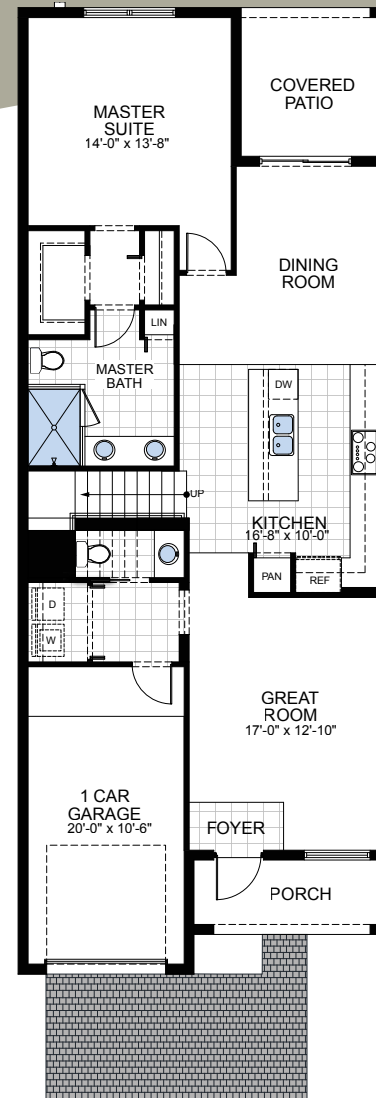

MODEL B2 | 3 BEDROOMS | 2.5 BATHS | 2-CAR GARAGE

26603 Bonita Fairways Drive, Bonita Springs, FL 34135

First Floor

MODEL B2

- 3 Bedroom
- 2.5 Bath
- 2 Car Garage
- A/C - 1,640 sq. ft.
- Total - 2,285 sq. ft.

MODEL C | 3 BEDROOMS | 2.5 BATHS | 1-CAR GARAGE

26603 Bonita Fairways Drive, Bonita Springs, FL 34135

First Floor

MODEL C

- 3 Bedroom
- 2.5 Bath
- 1 Car Garage
- A/C - 1,940 sq. ft.
- Total - 2,424 sq. ft.

Second Floor

MODEL D | 3 BEDROOMS | 2.5 BATHS | 1-CAR GARAGE

26603 Bonita Fairways Drive, Bonita Springs, FL 34135

First Floor

MODEL D

- 3 Bedroom
- 2.5 Bath
- 1 Car Garage
- A/C - 2,117 sq. ft.
- Total - 2,914 sq. ft.

Second Floor

MODEL E | 3 BEDROOMS | 2.5 BATHS | 2-CAR GARAGE

26603 Bonita Fairways Drive, Bonita Springs, FL 34135

First Floor

MODEL E

- 3 Bedroom
- 2.5 Bath
- 2 Car Garage
- A/C - 2,308 sq. ft.
- Total - 3,021 sq. ft.