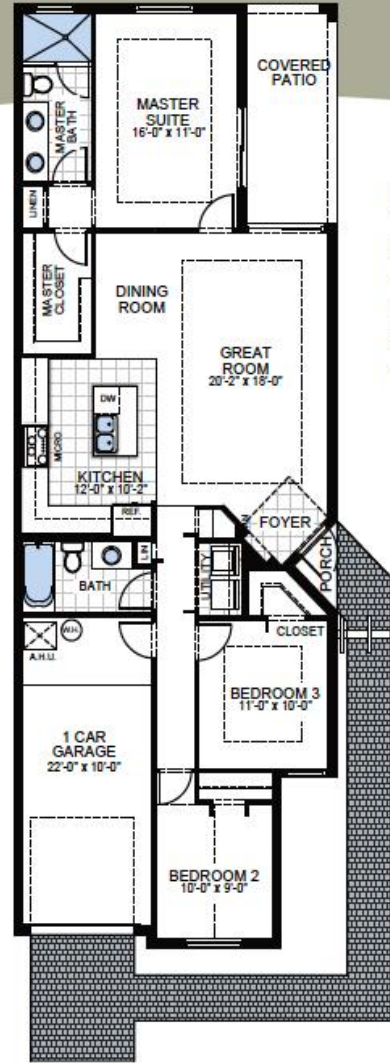

MODEL A

- 3 Bedroom
- 2.5 Bath
- 1 Car Garage
- A/C - 1,308 sq. ft.
- Total - 1,674 sq. ft.