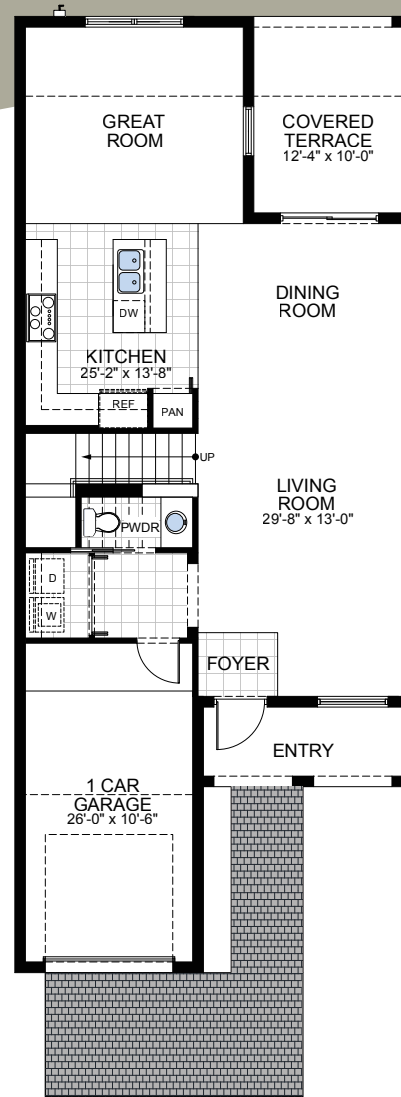

MODEL A 3 BEDROOMS | 2 BATHS | 1-CAR GARAGE

26603 Bonita Fairways Drive, Bonita Springs, FL 34135

MODEL A

- 3 Bedroom
- 2.5 Bath
- 1 Car Garage
- A/C - 1,308 sq. ft.
- Total - 1,674 sq. ft.

Prices, specifications, features, amenities, plans, materials and designs are subject to change without notice. Square footage and depicted dimensions and measurements are approximate and may not be precise. Actual square footage and dimensions vary in production homes. Floor plans and elevations may not be to scale and illustrations are an artist's depiction. There may be variances in dimensions and details. Landscaping shown is an artist's conception and does not represent actual landscaping provided in production homes. Copyright © 2016 Home Dynamics Corp. CC036008, 1000/0216/BF 0-47

MODEL B2 | 3 BEDROOMS | 2.5 BATHS | 2-CAR GARAGE

26603 Bonita Fairways Drive, Bonita Springs, FL 34135

First Floor

MODEL B2

- 3 Bedroom
- 2.5 Bath
- 2 Car Garage
- A/C - 1,640 sq. ft.
- Total - 2,285 sq. ft.

Prices, specifications, features, amenities, plans, materials and designs are subject to change without notice. Square footage and depicted dimensions and measurements are approximate and may not be precise. Actual square footage and dimensions vary in production homes. Floor plans and elevations may not be to scale and illustrations are an artist's depiction. There may be variances in dimensions and details. Landscaping shown is an artist's conception and does not represent actual landscaping provided in production homes. Copyright © 2016 Home Dynamics Corp. CGC036008. 1000/0216/BF047

MODEL C | 3 BEDROOMS | 2.5 BATHS | 1-CAR GARAGE

26603 Bonita Fairways Drive, Bonita Springs, FL 34135

First Floor

MODEL C

- 3 Bedroom
- 2.5 Bath
- 1 Car Garage
- A/C - 1,940 sq. ft.
- Total - 2,424 sq. ft.