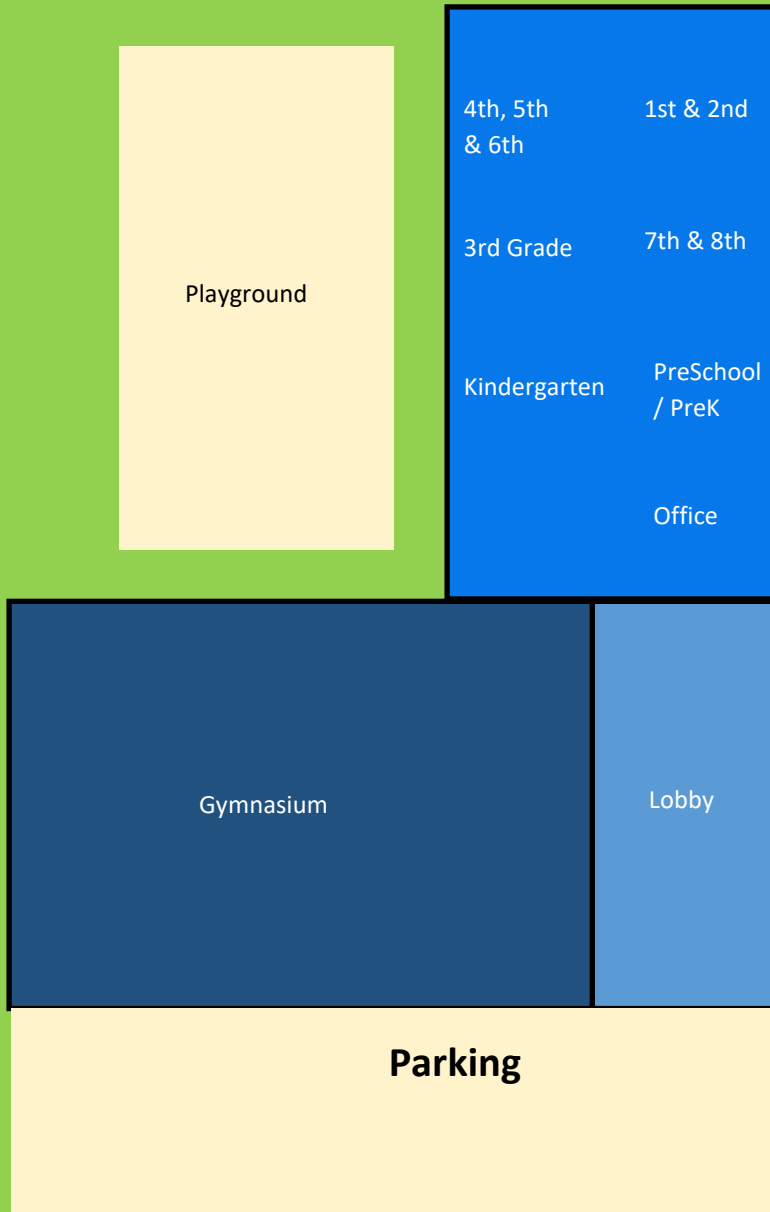

Cedar Brook School

Drop Off and Pick-up Procedures

- Right Lane is for students who are exiting or entering the vehicle independently
- Left Lane surrounding the grass area is for car seats and students needing more assistance
- If you need to exit your vehicle OR are picking up multiple grade levels, please park in front of the school, not in the traffic lanes
- Please park on the side or in front if you are going to be visiting the office or with one another.
- Please help us keep lanes moving safely
- efficient