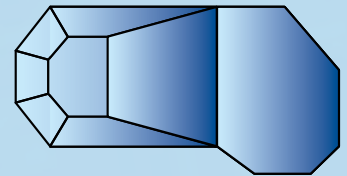

### True Kidney

- 16' x 32'
- 18' x 36'
- 20' x 40'

**Oval**

15' x 30' 18' x 42'  
16' x 32' 20' x 40'  
18' x 36' 20' x 44'

**Lazy-L**

16' x 40'  
18' x 44'  
20' x 44'

\* 6" or 2', 4' radius corners  
\* Also available with Roman ends

**Deer Creek**

16' x 32'  
18' x 36'  
20' x 40'

**Mountain Pond**

18' x 37'  
18' x 42'  
18' x 48'

**Lagoon**

15' x 32' x 28'  
18' x 35' x 29'  
20' x 40' x 32'

**Grecian Lazy-L**

16'6" x 40' x 20'  
18'6" x 40' x 22'