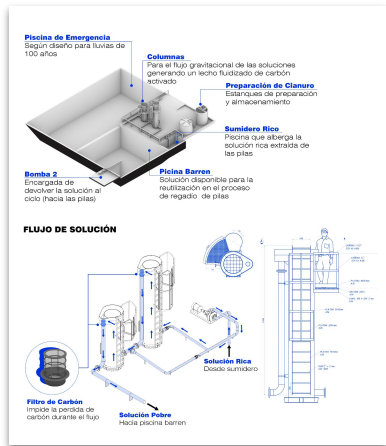

Empujamos la sostenibilidad desarrollando nuevos proyectos de revalorización de residuos para la incorporación de conocimientos y nuevas tecnologías, apoyados con financiamiento de CORFO Chile.