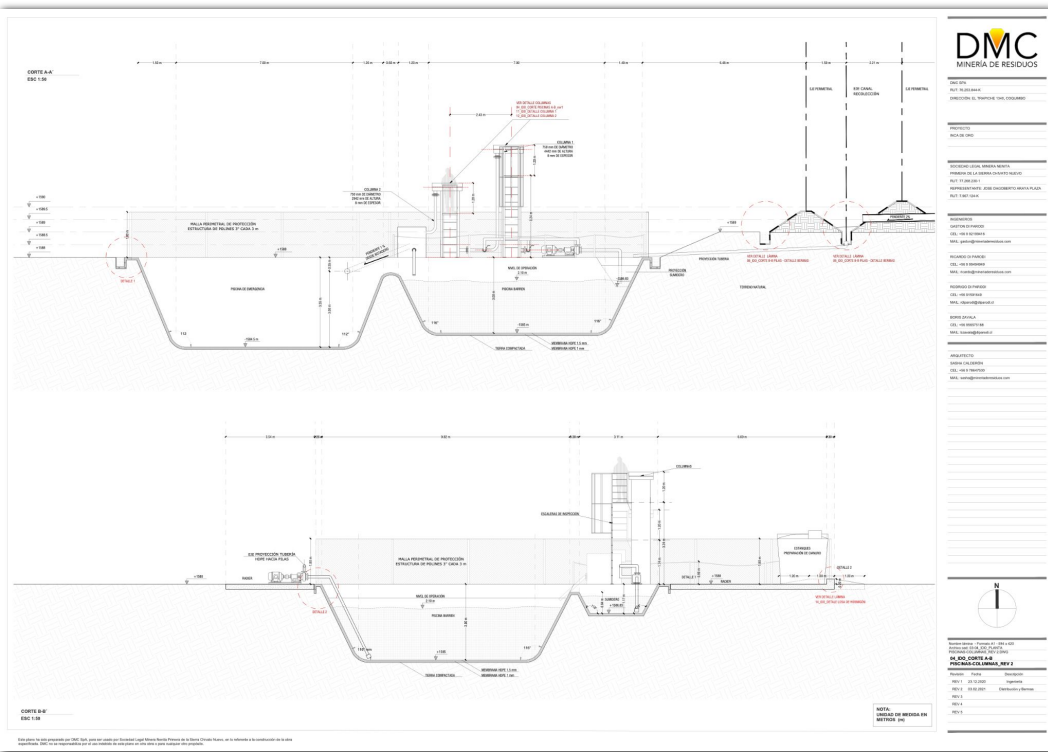

Desarrollamos la ingeniería para los procesos de lixiviación en pila, permitiéndonos trasladar el estándar de la gran minería hacia las pequeñas operaciones mineras.