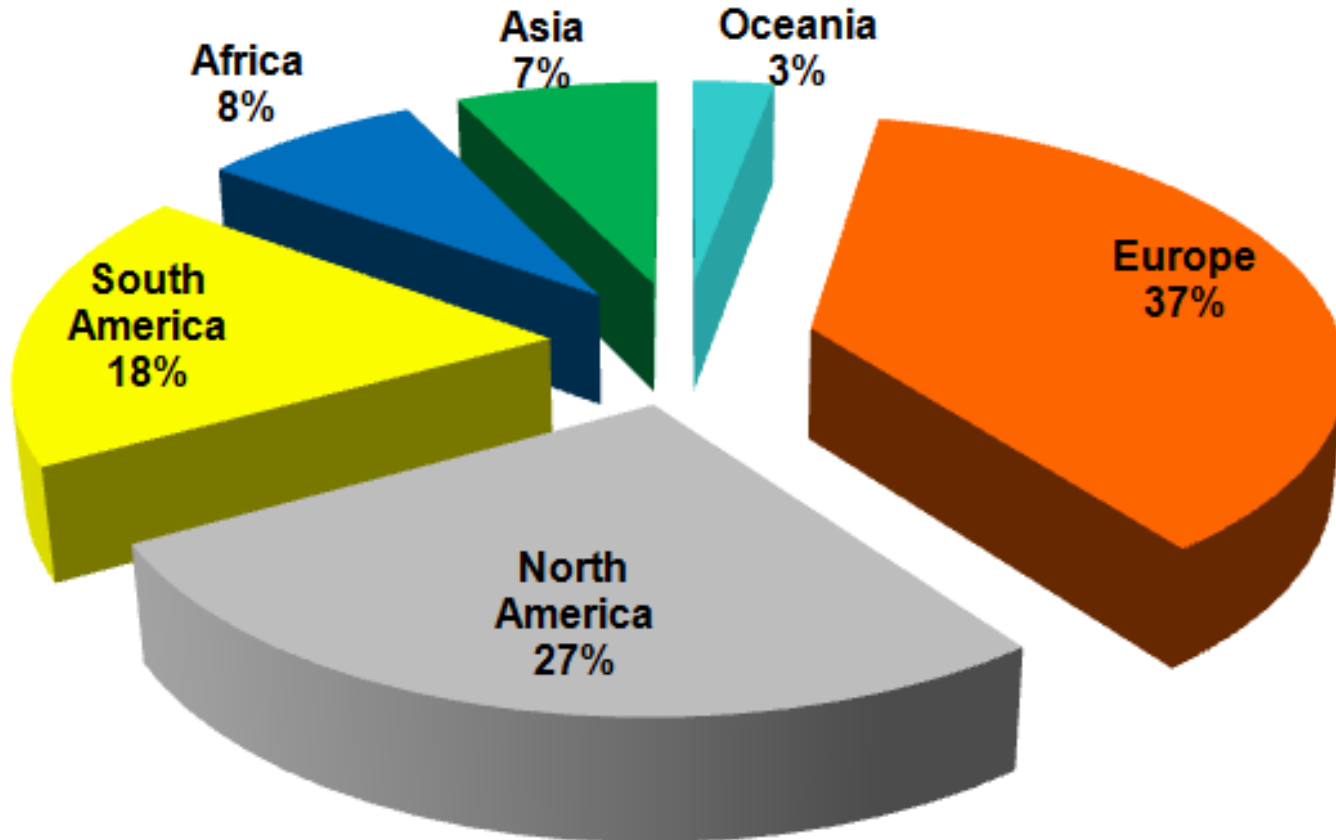

Worldwide installations