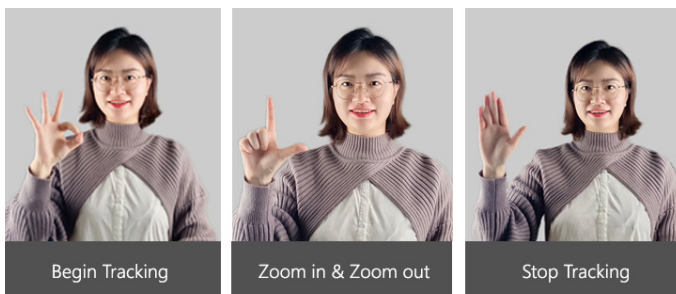

Main Features

- 4K image quality output up to 3840*2160 @ 30fps, UHD video
- AI interaction, multi-gesture control, fast facial recognition and locking, PTZ auto-tracking
- Dual microphone with noise reduction
- Double brushless motor two-axis drive, image stabilization Six-axis gyroscope, and maximum 120°/s control speed
- 2x auto zoom, achieved through gesture control
- Type-C universal interface for wide compatibility
- Standard USB drive free protocol
- Supports mainstream operating system
- Plug & Play
- Auto camera tilt-down to protect personal privacy

Built-in microphone:

- 2 microphones
- Automatic Noise reduction
- Sensitivity: -38 dB
- Pickup Range: 6m (20ft)

Auto tracking:

- Pan: Left 90°, right 90°
- Tilt: Up 20°, down 30°
- Maximum control speed: 120° /s
- AI face motion tracking and locking, multi-gesture control
- Brushless motor

General specifications:

- Interface: type C USB2.0
- USB cable length: 150cm
- Driver-free
- Support UVC and UAC
- Motorized for auto tracking
- Image Stabilization: 6 axis gyroscope
- Status indicator: green (auto-tracking), blue (no auto-tracking)