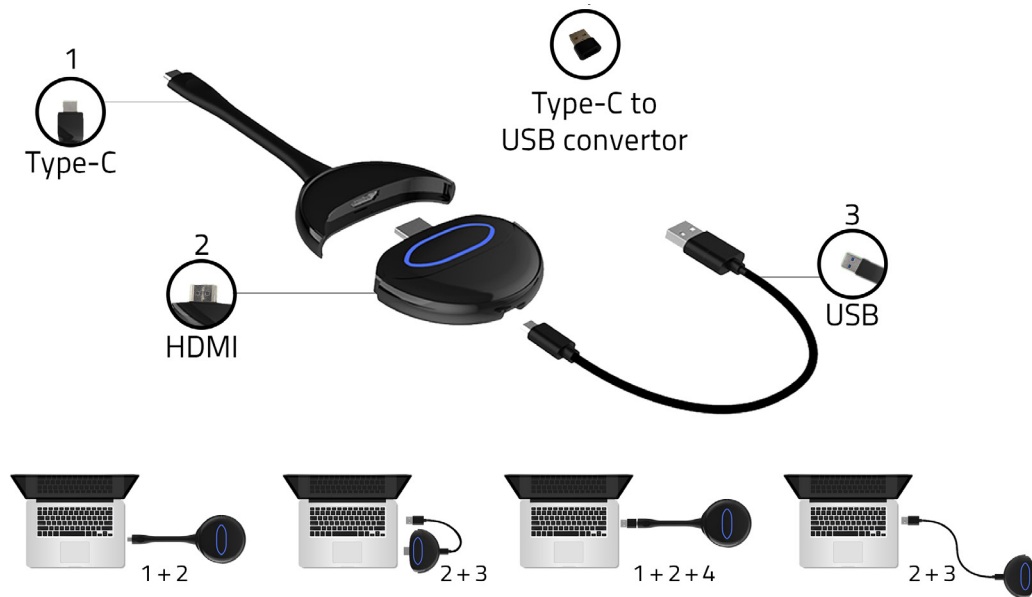

ClickShow 31-WB

3-in-1 Transmitter button

Silex ClickShow 3-in-1 transmitter button offers great advantages when it comes to sharing content wirelessly. It does not just offer a very easy sharing experience, but it also transmits a very smooth and high-quality video feed without the need to run any driver from the button.

Smartly designed to offer multiple connectors options, it can simply plug into your laptop, or any device with one of the following connections: HDMI, USB Type-C and USB Type A. To share, connect the transmitter then just press the button. Your ClickShow transmitter is clientless, device agnostic and OS agnostic.

Multiple ClickShow transmitters can connect to the same ClickShow receiver unit, and depending on the receiver's model, up to 4 users can share on-screen at the same time.

Main features

- All-in-One design allowing to connect to Type-C, HDMI and USB
- Clientless: No driver installation - No CPU usage - OS agnostic
- Smooth and high-quality video sharing
- No need to power the transmitter except for some HDMI devices (powering is done using the USB cable provided)

Transmitter description and usage

Specifications

Installation	No installation, no configuration
Booting time	~10s
Connector	Type-C Devices / HDMI Devices / USB Devices
System compatibility	Windows 7/8/10 Apple Mac
ClickShow devices compatibility	ClickShow 31-11, ClickShow 31-22, ClickShow 31-44
Resolution	Up to 1920x1080P60
Frame	Up to 60 fps
Touch back control	Supports 10 points touch-back (Windows 7/8 /10) Supports 1 touch back (Mac) Supports mouse mode back (Windows, Mac)
Extended screen	Supported
Wireless transmission protocol	IEEE 802.11a/g/n/ac
Wireless transmission speed	Up to 300Mbps
Wireless transmission distance	30m visual distance
Wireless transmission frequency band	5.8G
Transmission delay	90~180ms
encryption	AEC
Protocol	WAP2-PSK
Cables and connectors	1 x USB cable 1 x USB conector
Power consumption	5V/400mA
Dimensions	180mm x 75mm x 15mm
weight	80g