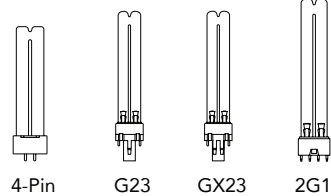

LOW PRESSURE PL-TYPE MERCURY LAMPS

These UV-C lamps come in 4 different compact, pin-based, PL styles and fit many popular OEM disinfection and purification devices.