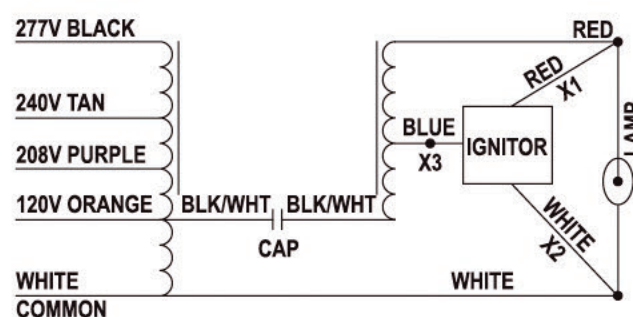

*Items only available for special orders

E-V4