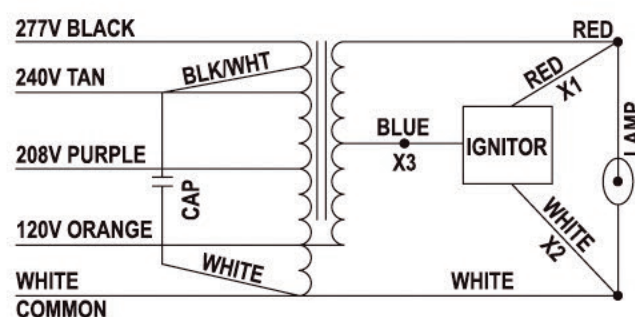

Product Information