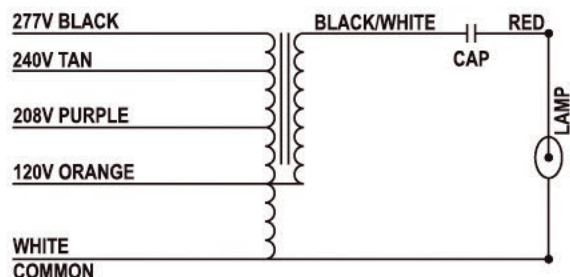

*Items only available for special orders

M1-V4