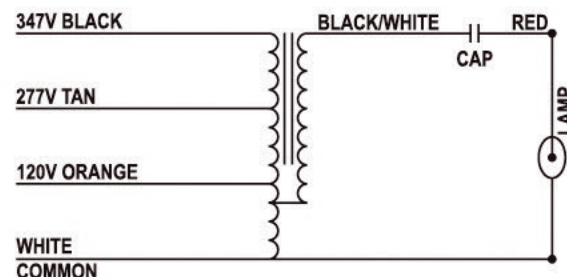

Product Information