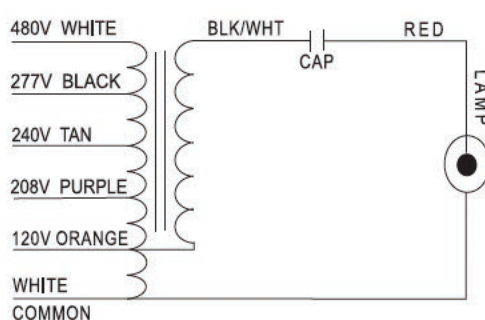

Product Information