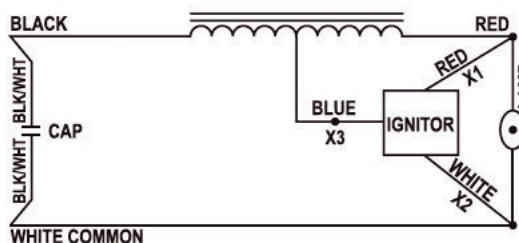

Product Information