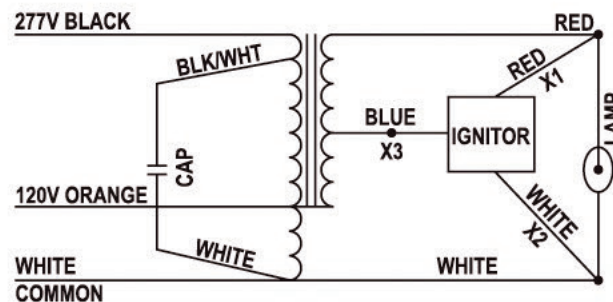

Product Information