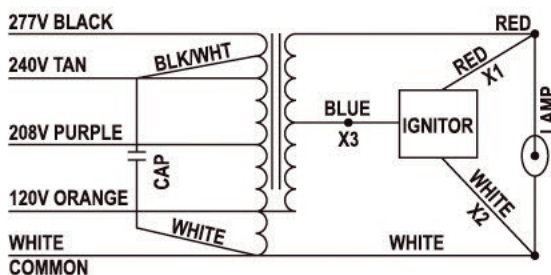

Product Information