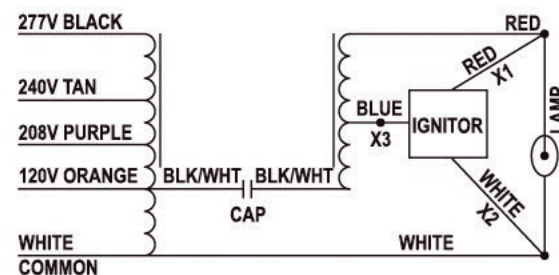

Product Information