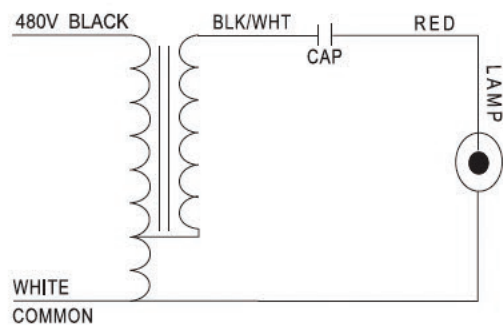

*Items only available for special orders

M1-V480