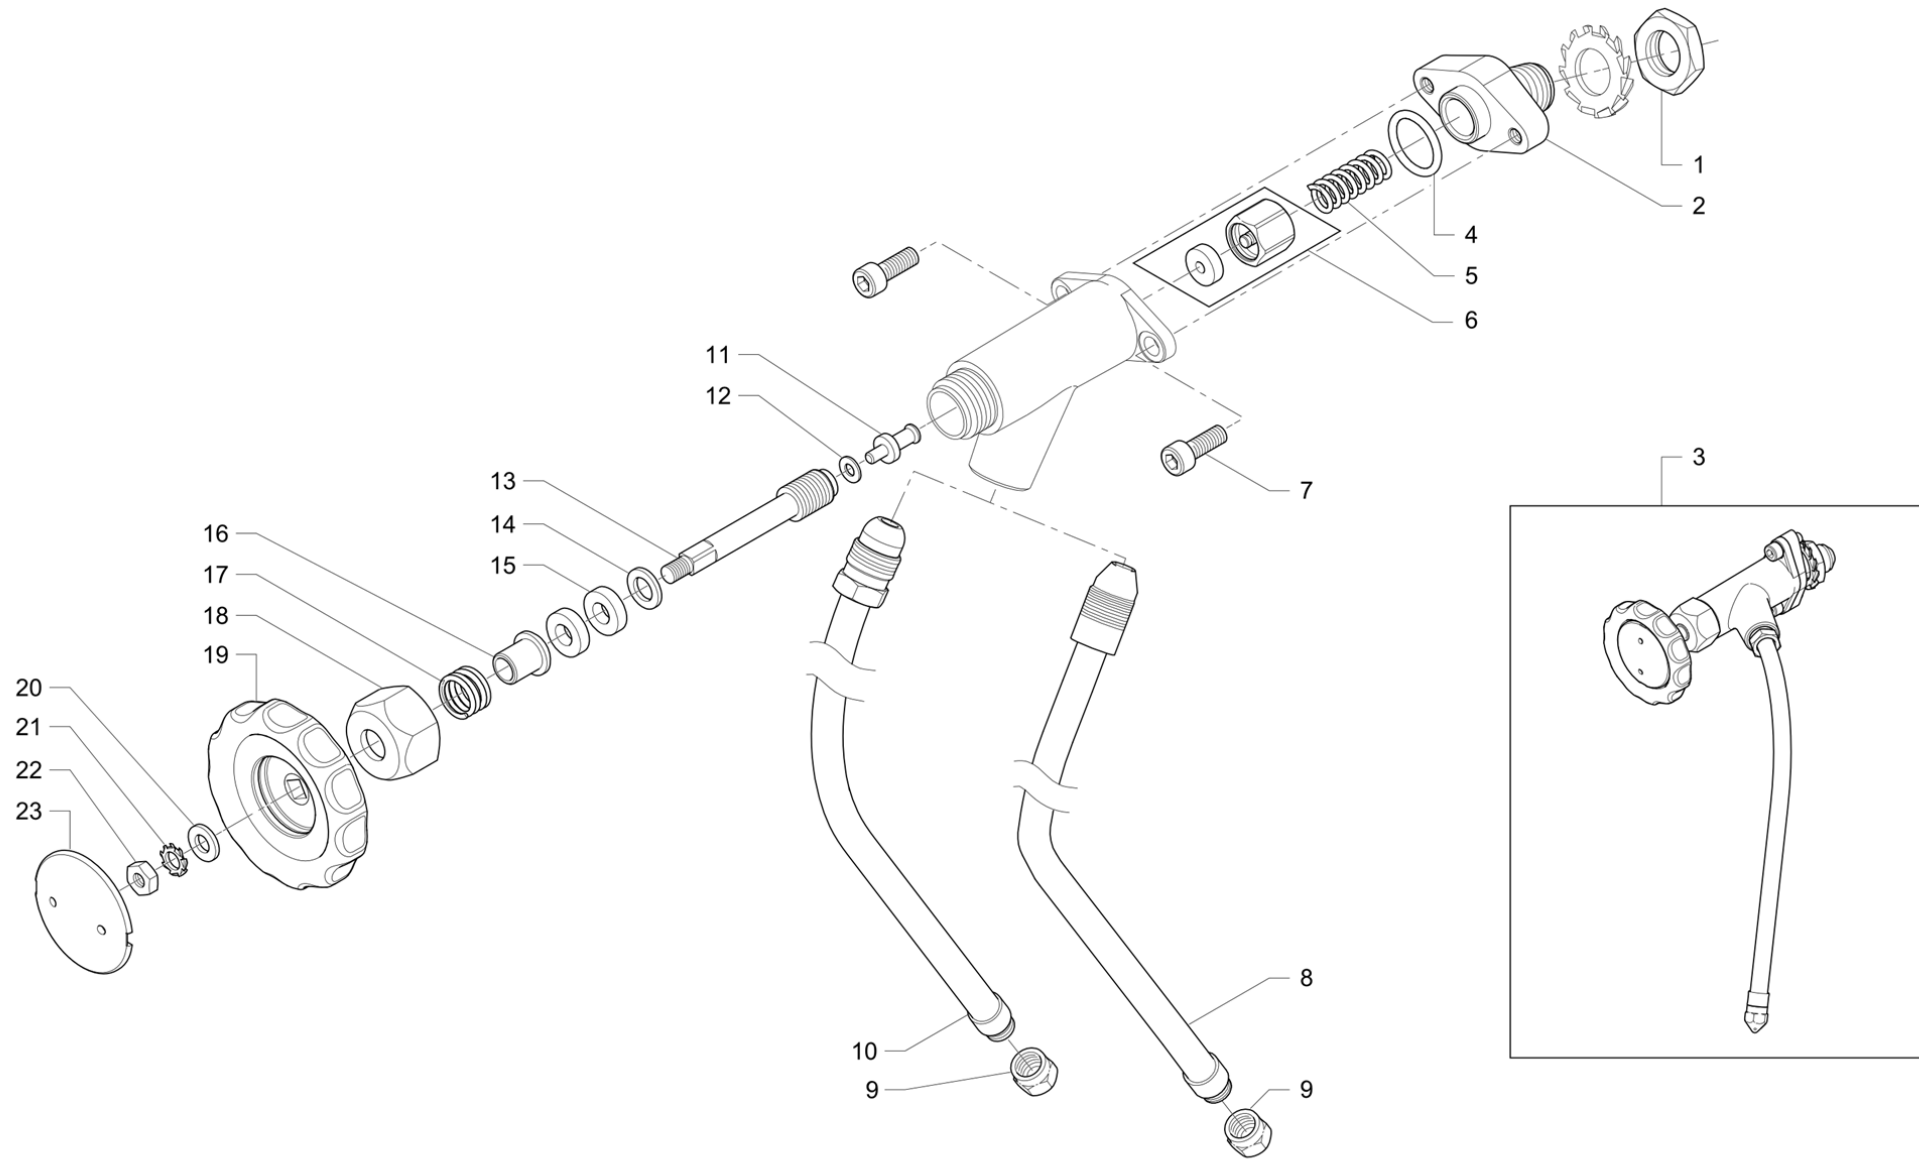

Pos	Part Number	Description	Validity	Notes
1	4038136012	NUT		
2	903227008F	TAP FLANGE E61		
3	993774000F	STEAM TAP FORM. E61 STAINLESS STEEL		
3	993808000F	STEAM TAP - WOOD	C:WD	
4	402215000	GASKET		
5	4731135884	SPRING		
6	903995010	WATER AND STEAM VALVE		
7	4001135885	E61 TAP BODY SCREW		
8	3951136653	E61 WATER-STEAM PIPE		
9	4158135926	TERMINAL		
9	903172000	TERMINAL		
10	993772009	STAINLESS STEEL TUBE ASSEMBLY		
11	903253008F	VALVE PIN RUV.		
12	4041136008	SPACER 4.3 X 9		
13	4818135879	TAP		
14	4051047112	WASHER		
15	402214000	GASKET		
16	4151135931	BUSHING		
17	4731135883	SPRING		
18	903232008	GLAND RING-NUT		
19	993809000	WOODEN KNOB	C:WD	
19	4831135881	TAP E61		
20	4051135889	WASHER		
21	4041136043	SPACER		
22	4038136009	NUT M6 STAINLESS STEEL		
23	4831135882	PLUG