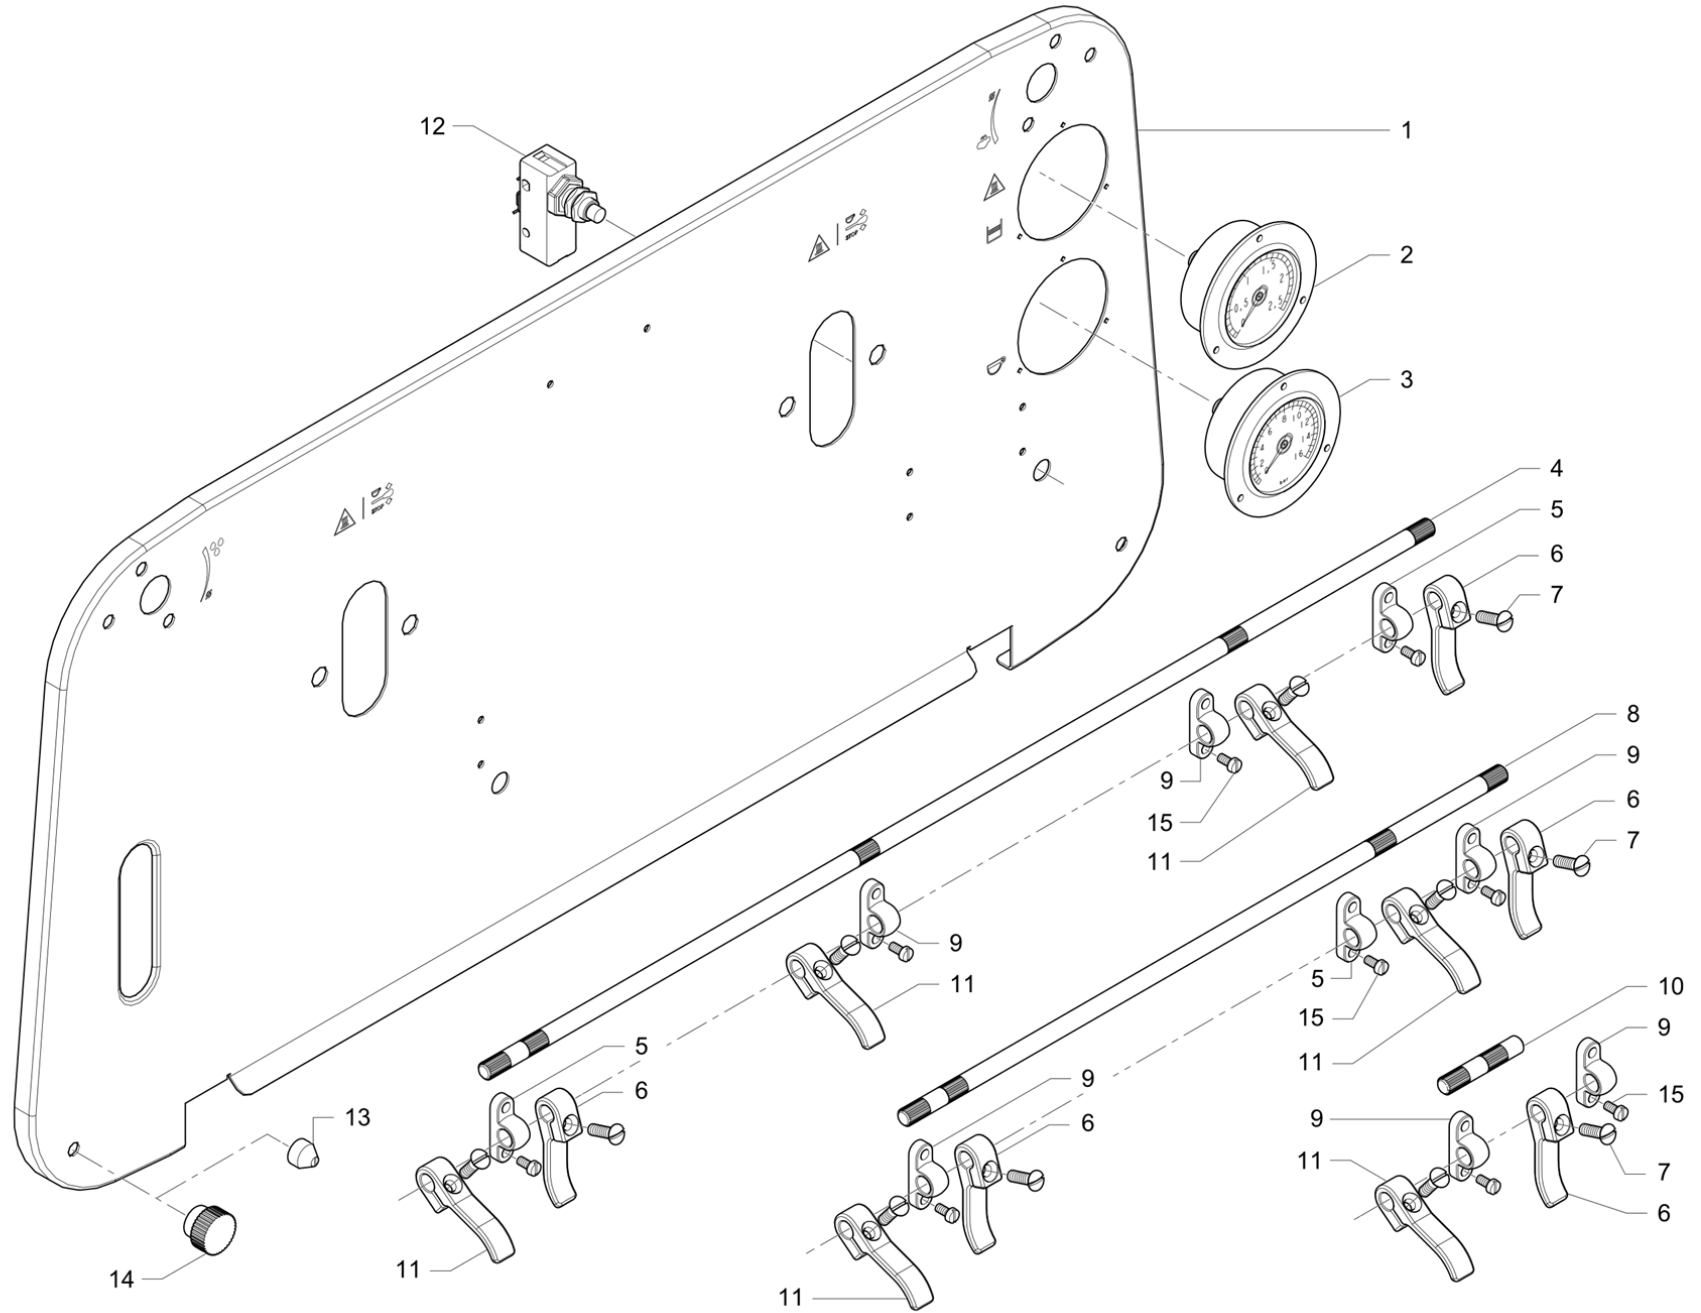

Pos	Part Number	Description	Validity	Notes
1	903509044	E61 S/1 SILK-SCREEN PRINTED COV.PAN.		
1	903010034	2 GR N.E61 SILK-SCREEN PRINTED COVER PAN		
1	903009034	3 GR N.E61 SILK-SCREEN PRINTED COVER PAN		
2	3781135802	E61 BOILER MANOMETER		
3	3781135801	E61 PUMP MANOMETER		
4	4811136619	PUMP SHAFT		
5	903166000	POMP SUPPORT ROD		
6	903059007	RIGHT LEVER		
7	503605160	INOX SREW TSV 5X16		
8	4811135864	PUMP ROD		
9	4831135865	POMP SUPPORT ROD		
10	903117000	PUMP ROD NF		
11	4831135866	LEVER		
12	532023000	MICROSWITCH WITH METALLIC ACTUATOR		
13	4002136695	FASTENING KNOB COVER UL	N:NSF	
14	4831135953	FASTENING KNOB COVER		
15	4001136637	SCREW M4X8