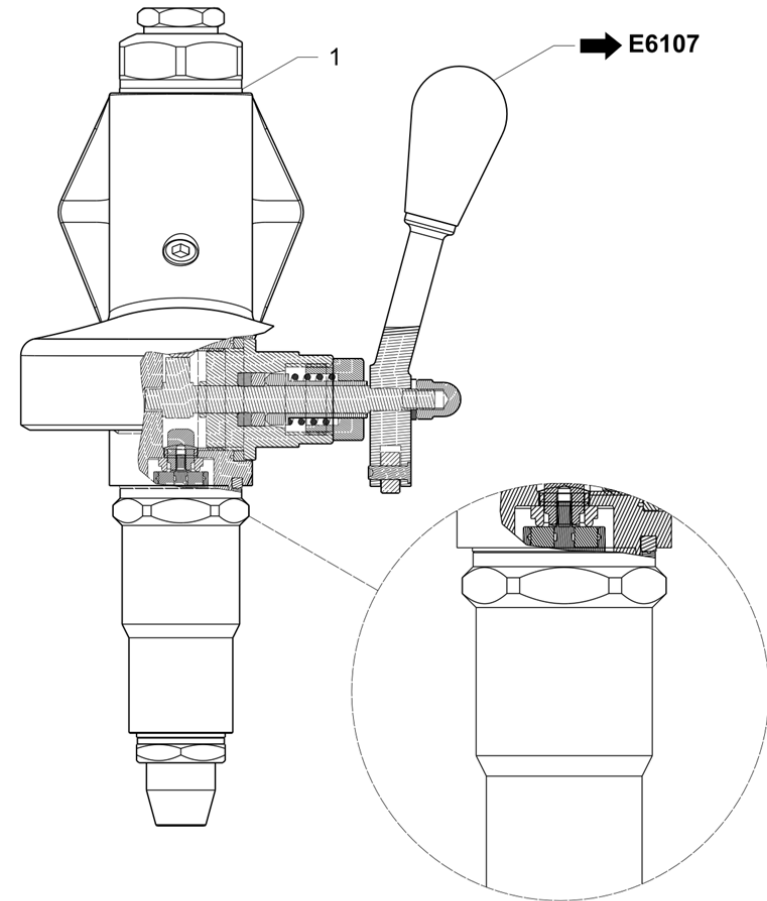

Pos	Part Number	Description	Validity	Notes
1	220000016	SILICONE PIPE D 6X10		
2	532715310	STAINLESS STEEL CLAMP 730x7.96x0.28MM		
3	1000091896	COMPLETE LEVEL PROBE 124MM		
4	4151112604	PROBE PLUG		
5	4831112602	BEARING		
6	457364000	PLUG 3/8		
7	911596000	INJECTOR		
8	503308250	S.S. M8X25 BOLD		
9	401194010	GASKET BOILER FLANGE		
10	532392600	SAFETY VALVE 1,9 bar 3/8G		
11	4701024555	GASKET		
12	903031000	SAFETY AND VACUUM VALVE GROUP		
13	401183010	GASKET 22X17X1,5 INLET VALVE		
14	915241010	SAFETY VALVE DRAIN		
15	911984000	1GR E61 BOILER ASS. W/RUVECO	N:NSF	
15	911985000	2GR E61 BOILER ASS. W/RUVECO	N:NSF	
15	911986000	3-GROUP BOILER ASSEMBLY WITH RUVECO, PAC	N:NSF	
15	911989000	1GR E61 BOILER ASS.		
15	911988000	3GR E61 BOILER ASS.		
15	911987000	2GR BOILER ASS.		
16	903553030	1-GROUP BOILER RESISTANCE ASS.		
16	911545020	220-240V 4500-5360W RESISTANCE		
16	903553038	220-240V 3000-3570W RESISTANCE W/ RUVECO	N:NSF	
16	911544020	220-240V 3750-4500W RESISTANCE		
16	911545028	220-240V 4500-5360W RESISTANCE W/ RUVECO	N:NSF	
16	911546020	220-240V 5700-6800W RESISTANCE		
16	911546028	220-240V 5700-6800W RESISTANCE W/ RUVECO	N:NSF	
17	4054043103	WASHER		
18	4031131467	M8 RESISTANCE FASTENING NUT		
19	418941010	ANTI-UNDERTOW VALVE ASS.		
20	401250010	GASKET § 17,9X14,2X1,5		
21	220000017	SILICONE PIPE D 10X15		
22	4831135020	PROTECTION HEATING ELEMENT