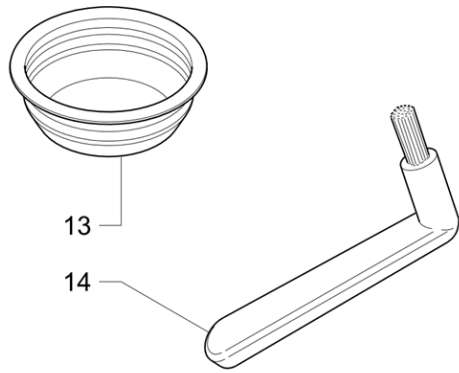

Pos	Part Number	Description	Validity	Notes
1	4162015073	SPOUT COVER		
2	4142011678	SPOUT HOLE CLOSING PLUG		
3	457369000	2-CUP FILTER		
4	457368000	COFFEE FILTER 1 CUP		
5	457874000	SPRING FOR LOCKING THE COFFEE FILTER		
6	4822135930	SPAUT ONE WAY E61		
7	993759000F	E61 2-WAY SPOUT ASS.		
8	903619000	FILTER-HOLDER KNOB WOOD C/W CAP	C:WD	
8	3831136652	E61 FILTERHOLDER KNOB		
9	4041135933	KNOB		
10	4001135950	SCREW		
11	993711030	E61 1-WAY FILTER-HOLDER FORM.		
11	993765010F	1-WAY NSF FILTER-HOLDER FORMATION	N:NSF	
11	993806000F	1-WAY FILTER-HOLDER - WOOD	C:WD	
12	993710030	E61 2-WAY FILTER-HOLDER FORM.		
12	993766010F	2-WAY NSF FILTER-HOLDER FORMATION	N:NSF	
12	993805000F	2-WAY FILTER-HOLDER - WOOD	C:WD	
13	800021902	SHOWER WASCHER BLIND FILTER		
14	457062000	BRUSH