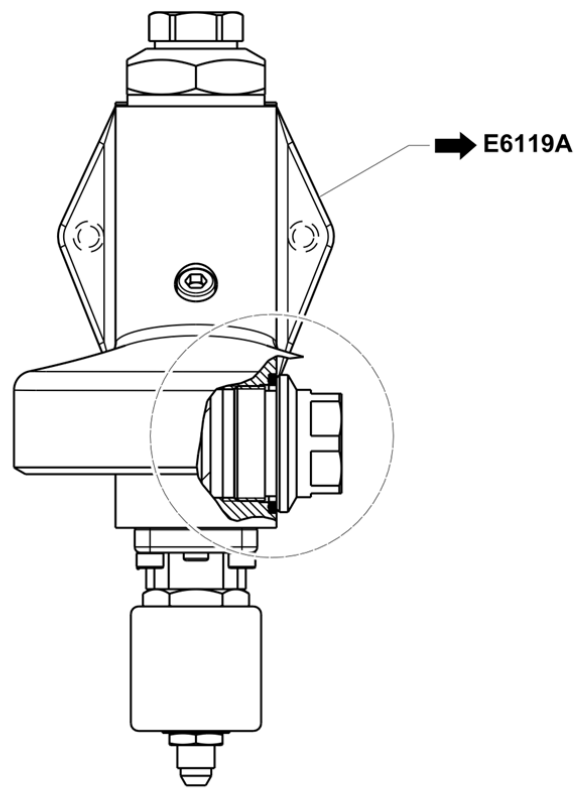

Pos	Part Number	Description	Validity	Notes
1	4831135881	TAP E61		
2	4041136008	SPACER 4.3 X 9		
3	562204000	WASHER D. 4		
4	4831135882	PLUG		
5	590791010	SCREW		
6	400274020	GASKET TAP		
7	400279000	O-RING 113		
8	485977000	COMPLETE SHAFT		
9	590715000	WASHER 22,15 X 1,2		
10	568101000	RING SEEGER		
11	903128008	WATER VALVE SHELL W/RUVECO		
11	903223008F	WATER TAP BODY NSF	N:NSF	
12	4701116694	GASKET		
13	430119010	SLEEVE		
14	4151135927	HOT WATER OUTPUT E61		
15	903900000	HOT WATER TAP E61		
15	903765000	HOT WATER TAP E61 NF	N:NSF	
16	3951136701	TABE TUBE WATER ARM		
17	402320000F	21X15X2 NSF SEAL		
18	532305000	FILTER		
19	903869010F	WATER LANCE FORMATION STAINLESS STEEL