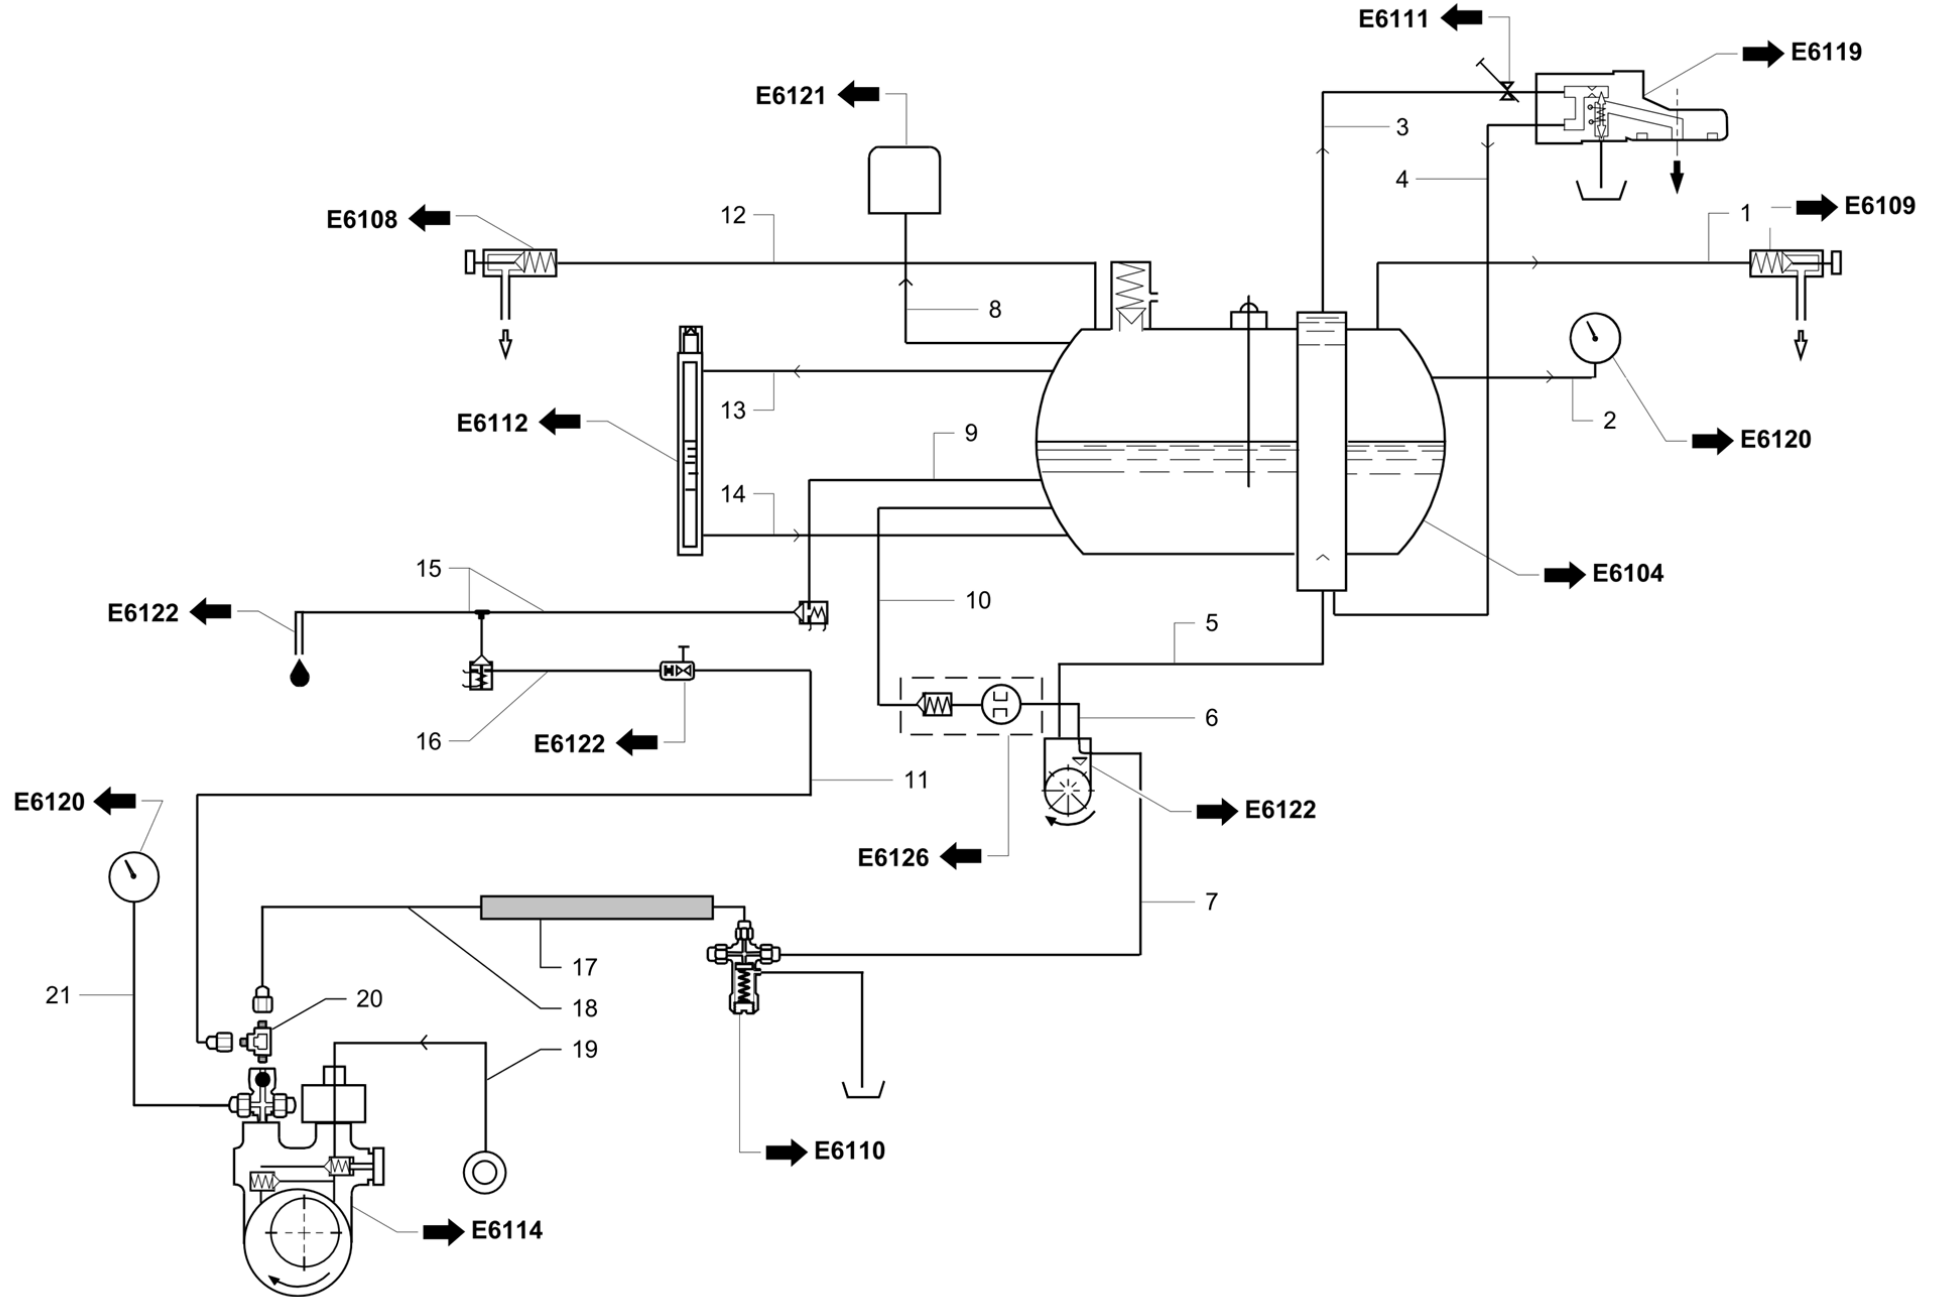

Pos	Part Number	Description	Validity	Notes
1	903562000	BOILER PIPE-STEAM TAP NF	N:NSF	
1	903516010	BOILER PIPE-STEAM TAP.		
2	903515028	NSF PRESSURE GAUGE TUBE -BOILER ASSEMBLY	N:NSF	
2	903515020	BOILER PIPE-GAUGE		
3	903760010	CIRCULATION VALVE GR1		
3	903816000	CIRCULATION VALVE GR1 NF	N:NSF	
4	903557000	RETURN PIPE ASSEMBLY NF	N:NSF	
4	903512010	RETURN PIPE ASSEMBLY		
5	903566000	1GR HEATING EXCHANGER FLOWMETER PIPE NF	N:NSF	
5	903511000	1GR HEATING EXCHANGER FLOWMETER PIPE		
6	903563000	1GR FLOWMETER-LEVEL VALVE PIPE NF E61/A	N:NSF	
6	903524010	1GR FLOWMETER-LEVEL VALVE PIPE E61/A		
7	903568000	1GR FLOWMETER VALVE PIPE NF E61/A	N:NSF	
7	903526010	1GR FLOWMETER VALVE PIPE E61/A		
8	903528020	PRESSURESTAT PIPE		
8	903528028	NSF LEGEND PRESSURE SWITCH TUBE (R)	N:NSF	
9	903565000	1GR HOT WATER BOILER PIPE NF E61/A	N:NSF	
9	903514010	1GR HOT WATER BOILER PIPE E61/A		
10	903558000	HOT WATER BOILER PIPE NF	N:NSF	
10	903518010	HOT WATER BOILER PIPE		
11	903564000	1GR NOZZLE BLOCK VALVE PIPE E61/A	N:NSF	
11	903522010	1GR NOZZLE BLOCK VALVE PIPE E61/A		
12	903560000	BOILER PIPE-STEAM TAP NF	N:NSF	
12	903521010	BOILER PIPE-STEAM TAP		
13	903559000	E61 UPPER LEVEL PIPE NF	N:NSF	
13	903520010	E61 UPPER LEVEL PIPE		
14	903519010	E61 LOWER LEVEL PIPE		
15	220000022	RISLAN PIPE 4X6		
16	903567000	1GR WATER PIPE NOZZLE PLATE NF E61/A	N:NSF	
16	903513010	1GR WATER PIPE NOZZLE PLATE E61/A		
17	472056000	FLEXIBLE PIPE PROTECTION		
18	532304200	PIPE NF	N:NSF	
18	532302000	PIPE		
19	3951130515	PIPE 3/8X 3/8 120øMM 2200		
19	532304300	PIPE 3/8 NF	N:NSF	
20	555000050R	FITTING		
21	3951133673	TUBE FOR GAUGE