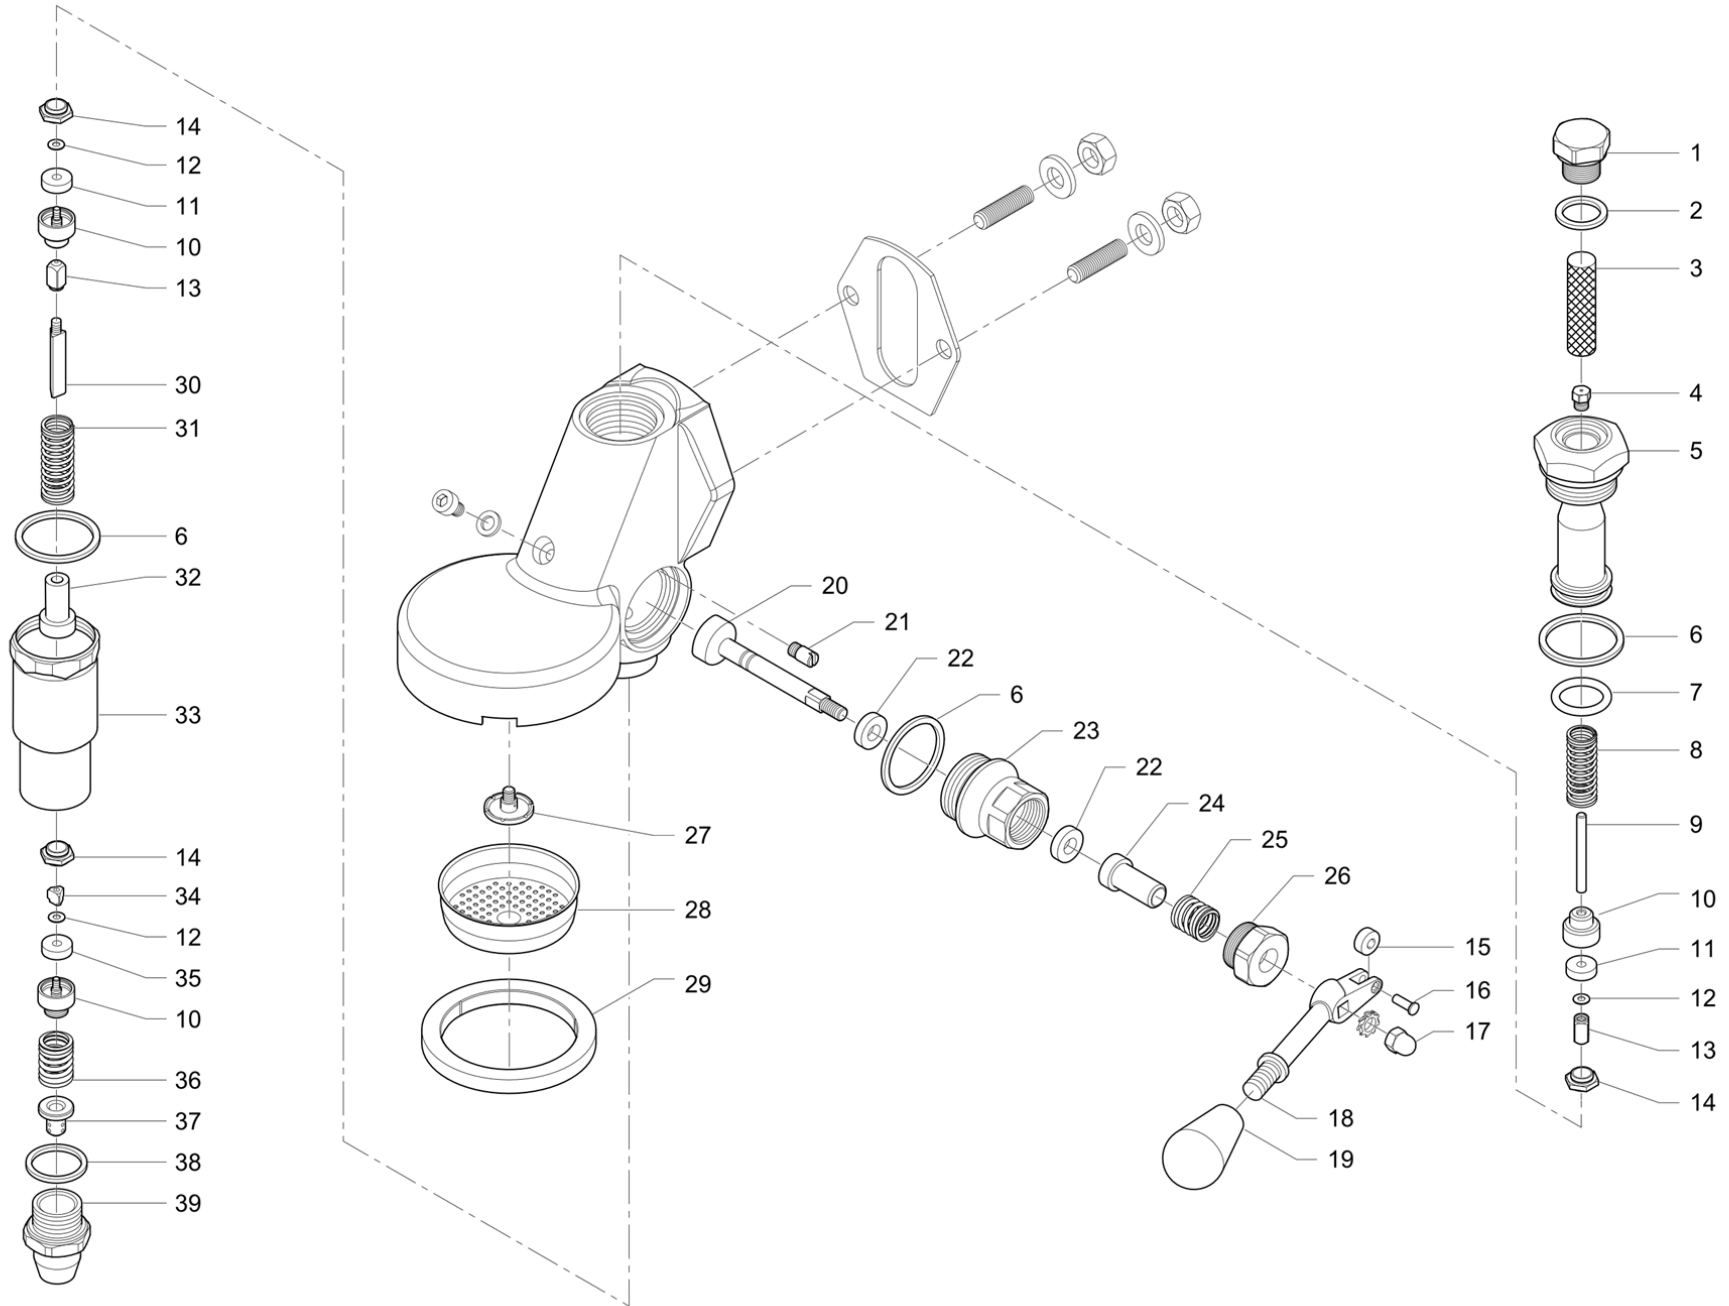

Pos	Part Number	Description	Validity	Notes
1	990094000	PLUG		
1	903235008F	GIGLEUR JUBILE CAP	N:NSF	
2	990102000	GASKET PTFE 22X16,5X2		
3	990099000	GIGLEUR FILTER		
4	903252008F	HOLE GIGLEUR 0.7 MM RUV.	N:NSF	
4	990098000	GIGLEUR 0,7 MM		
5	903238008F	DISPENSING GROUP VALVE		
6	990100000	GASKET PTFE 36X 30 ,1,X3		
7	990104000	GASKET OR 125		
8	990112000	COMPRESSION SPRING		
9	990124000	SPRING		
9	903251008F	SORING STEM RUV. SP.PART		
10	990114000	GASKET SHELTER		
10	903245008F	SEAL HOLDER RUV.	N:NSF	
11	990115000	GASKET 13X4X4 EPDM 65 SHA		
12	990116000	WASHER 3X6X0,5		
13	990117000	PIVOT		
13	903250008F	SQUARE PIN L=12 MM RUV.	N:NSF	
14	990136000	E61 DELIVERY BUSH		
15	990137000	ROLL		
16	990138000	PIVOT		
17	990139000	NUT M6		
18	990134000	E61 LEVER		
18	903244008	LEVER E61 RUV.	N:NSF	
19	990135000	E61 GROUP LEVER KNOB		
20	990131000	E61 GROUP CAM		
21	990105000	CAM STOPPER		
22	990107000	GASKET EPDM 75 SH A		
23	903242008F	CAMS SLIDING SUPPORT RUV.		
24	990108000	BRASS GLAND		
25	990109000	COMPRESSION SPRING		
26	903243008	SLIDING SUPPORT CONNECTOR RUV. (REPLACE		
27	990095000	SPRAYER		
28	457560000	SHOWER GROUP		
29	402199010	GROUP GASKET		
30	990118000	PIVOT		
30	903249008F	TRIANGULAR EXPANSION PIN RUV.	N:NSF	
31	990110000	COMPRESSION SPRING		
32	903248008F	SPRING GUIDE BUSHING RUV. (REPLACE 99011		
33	903240008F	EXPANSION CHAMBER E61		
34	990122000	PIVOT		
34	903247008F	TRIANGULAR DISCHARGE PIN L=14 RUV.	N:NSF	
35	990121000	GASKET		
36	990111000	COMPRESSION SPRING