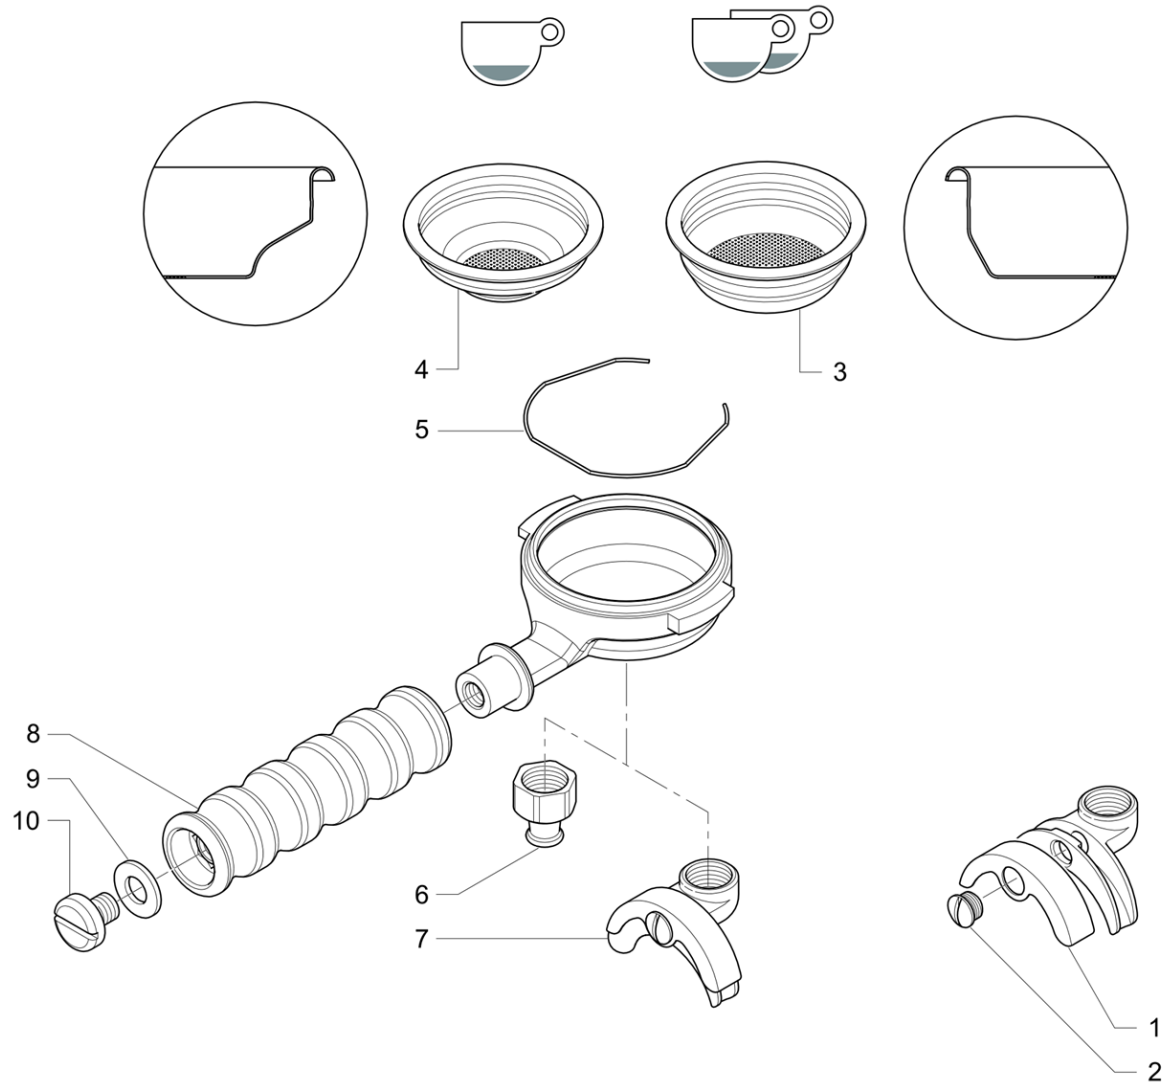

Pos	Part Number	Description	Validity	Notes
1	4162015073	SPOUT COVER		
2	4142011678	SPOUT HOLE CLOSING PLUG		
3	457369000	2-CUP FILTER		
4	457368000	COFFEE FILTER 1 CUP		
5	457874000	SPRING FOR LOCKING THE COFFEE FILTER		
6	4822135930	SPAUT ONE WAY E61		
7	993759000F	E61 2-WAY SPOUT ASS.		
8	903619000	FILTER-HOLDER KNOB WOOD C/W CAP	C:WD	
8	3831136652	E61 FILTERHOLDER KNOB		
9	4041135933	KNOB		
10	4001135950	SCREW		
11	993711030	E61 1-WAY FILTER-HOLDER FORM.		
11	993765010F	1-WAY NSF FILTER-HOLDER FORMATION	N:NSF	
11	993806000F	1-WAY FILTER-HOLDER - WOOD	C:WD	
12	993710030	E61 2-WAY FILTER-HOLDER FORM.		
12	993766010F	2-WAY NSF FILTER-HOLDER FORMATION	N:NSF	
12	993805000F	2-WAY FILTER-HOLDER - WOOD	C:WD	
13	800021902	SHOWER WASCHER BLIND FILTER		
14	457062000	BRUSH