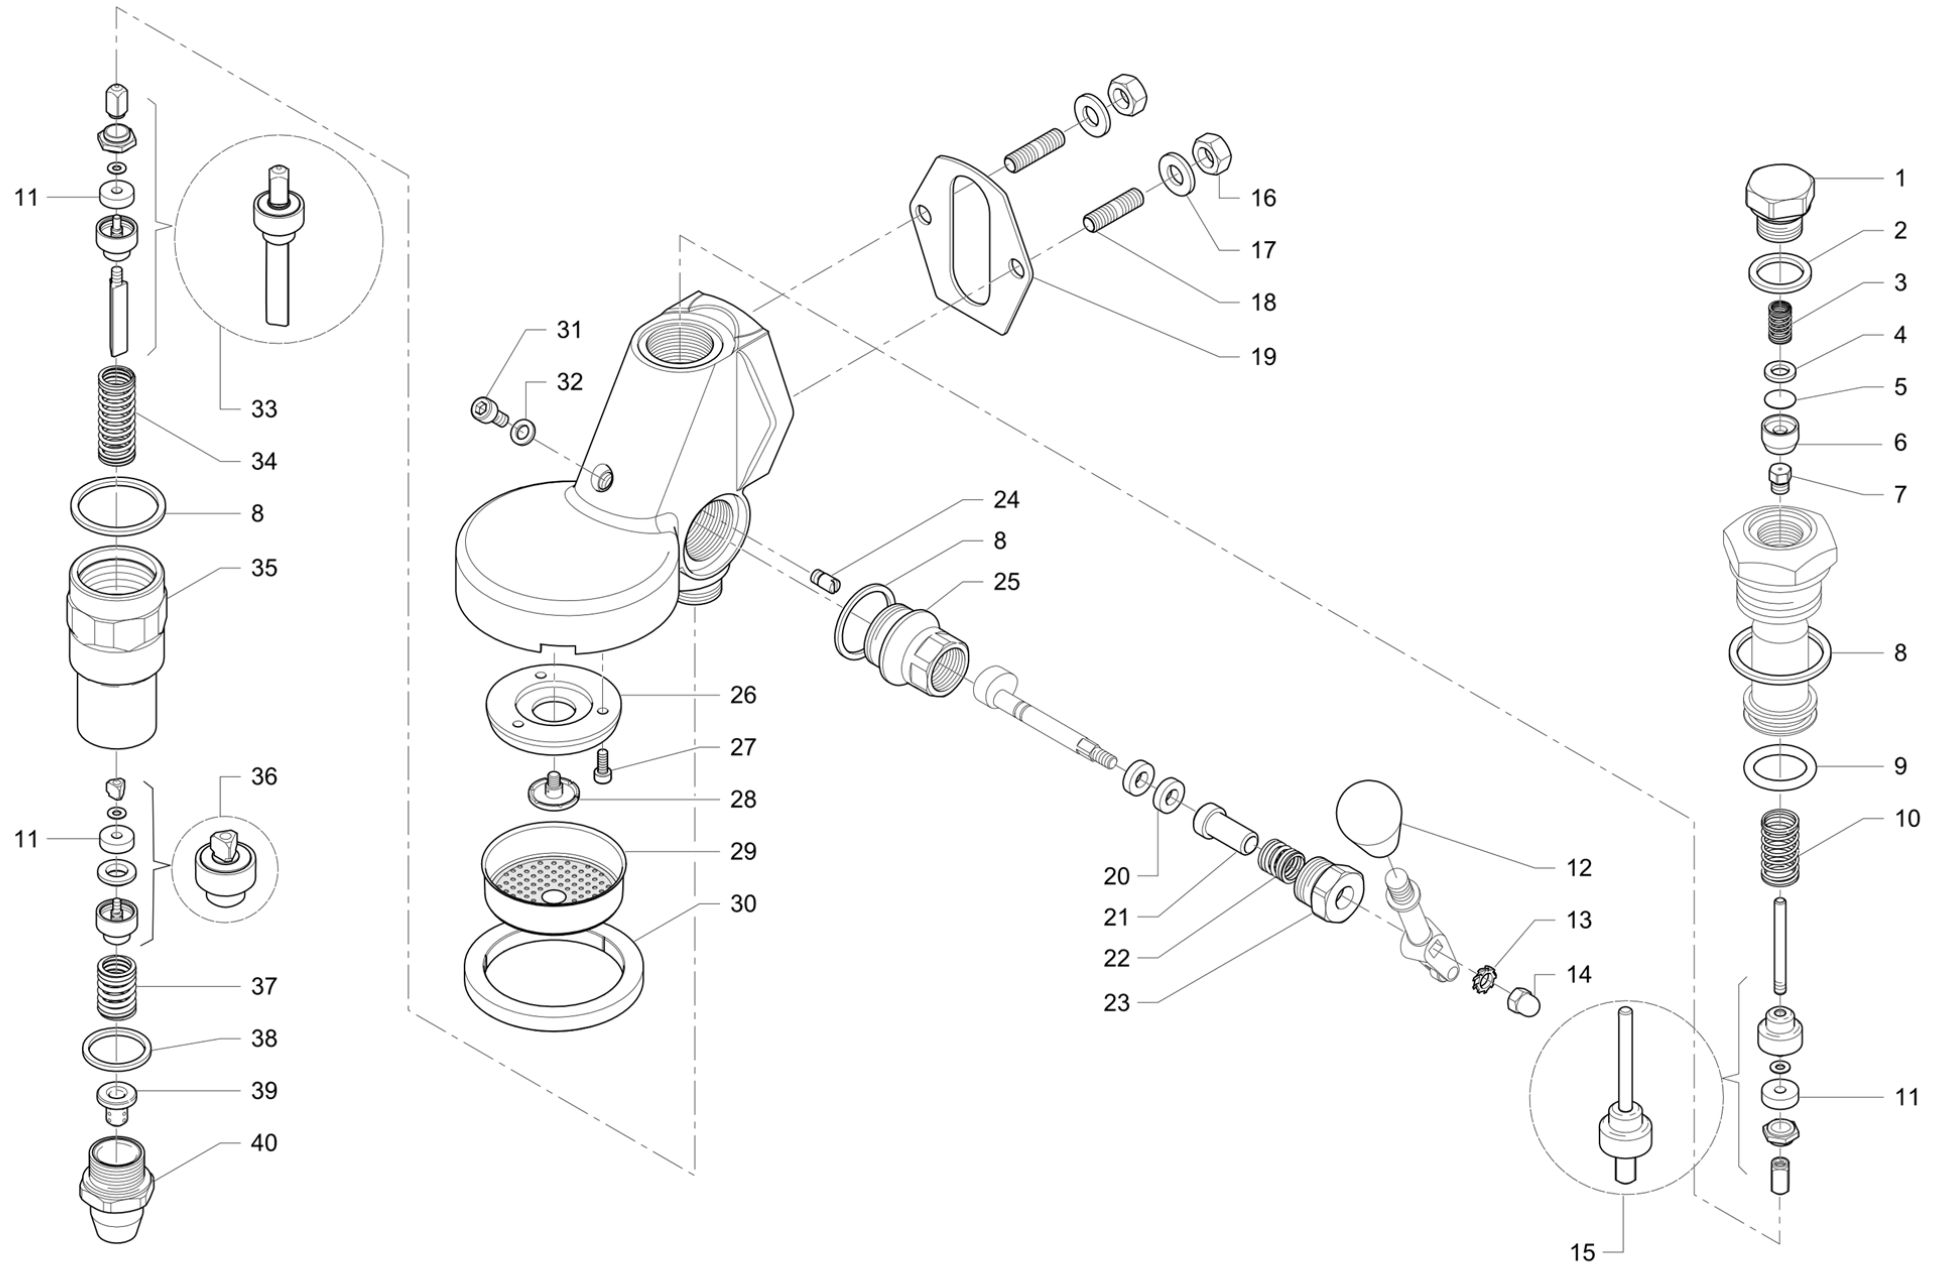

Pos	Part Number	Description	Validity	Notes
1	4142135892	TAP		
1	903120006	TAP NF	N:NSF	
2	4701135891	GUARNIZIONE 22X16,7X2		
3	4731135893	SPRING		
4	4051135889	WASHER		
5	4771135894	NOZZLE FILTER		
6	4151135895	BUSHING		
7	4151135890	NOZZLE		
7	903148000	NOZZLE	N:NSF	
8	4701135912	GASKET		
9	402207000	GASKET		
10	4731135896	DELIVER VALVE SPRING		
11	402205000	GASKET NF		
12	4741135910	DELIVER LEVER KNOB		
13	4041051283	WASHER		
14	4038135913	NUT M6		
15	903821000	DELIVERY VALVE	N:NSF	
15	2161136649	DELIVERY VALVE		
16	4031131467	M8 RESISTANCE FASTENING NUT		
17	4041043164	SPRING WASHER D.8,4		
18	503308200	M8X20 BOLD		
19	4701135888	UNIT GASKET E 61		
20	402214000	GASKET		
21	4151135904	BUSHING		
22	4731135905	SPRING		
23	903156006	RING NUT	N:NSF	
23	4152135906	RING NUT		
24	4021135902	E61 CAM STOP		
25	4152135911	BUSHING E61		
25	903133006	E61 CAM SHAFT BUSH	N:NSF	
26	457388008F	NSF DISPENSER GROUP DISC	N:NSF	
26	457341008	DISC FOR GROUP		
27	4001051934	SCREW M 4 X 10		
28	457342000	WATER DISTRIBUTER GROUP IN BRASS		
29	457560000	SHOWER GROUP		
30	402199010	GROUP GASKET		
31	4001135922	SCREW M6X8		
32	4051136004	SPACER 6.4 X 11 INOX		
33	903822000	INFUSION VALVE NF	N:NSF	
33	903835000	INFUSION VALVE		
34	4731135917	INFUSION VALVE SPRING		
35	903592000	TUBE LOW NSF		
36	903828000	DISCHARGED VALVE		
37	4731135918	DRAIN VALVE SPRING		
38	4701136003	TAP LOW GASKET