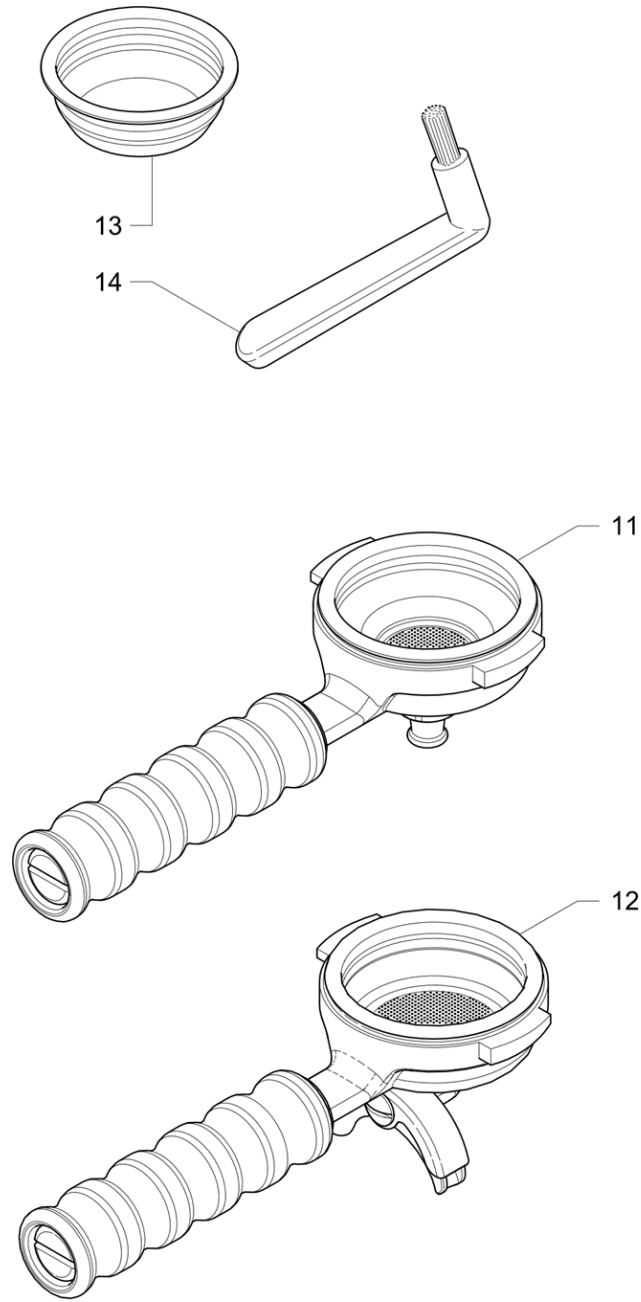

Pos	Part Number	Description	Validity	Notes
1	4162015073	SPOUT COVER		
2	4142011678	SPOUT HOLE CLOSING PLUG		
3	457369000	2-CUP FILTER		
4	457368000	COFFEE FILTER 1 CUP		
5	457874000	SPRING FOR LOCKING THE COFFEE FILTER		
6	4822135930	SPAUT ONE WAY E61		
7	993759000F	E61 2-WAY SPOUT ASS.		
8	903619000	FILTER-HOLDER KNOB WOOD C/W CAP	C:WD	
8	3831136652	E61 FILTERHOLDER KNOB		
9	4041135933	KNOB		
10	4001135950	SCREW		
11	993711030	E61 1-WAY FILTER-HOLDER FORM.		
11	993765010F	1-WAY NSF FILTER-HOLDER FORMATION	N:NSF	
11	993806000F	1-WAY FILTER-HOLDER - WOOD	C:WD	
12	993710030	E61 2-WAY FILTER-HOLDER FORM.		
12	993766010F	2-WAY NSF FILTER-HOLDER FORMATION	N:NSF	
12	993805000F	2-WAY FILTER-HOLDER - WOOD	C:WD	
13	800021902	SHOWER WASCHER BLIND FILTER		
14	457062000	BRUSH