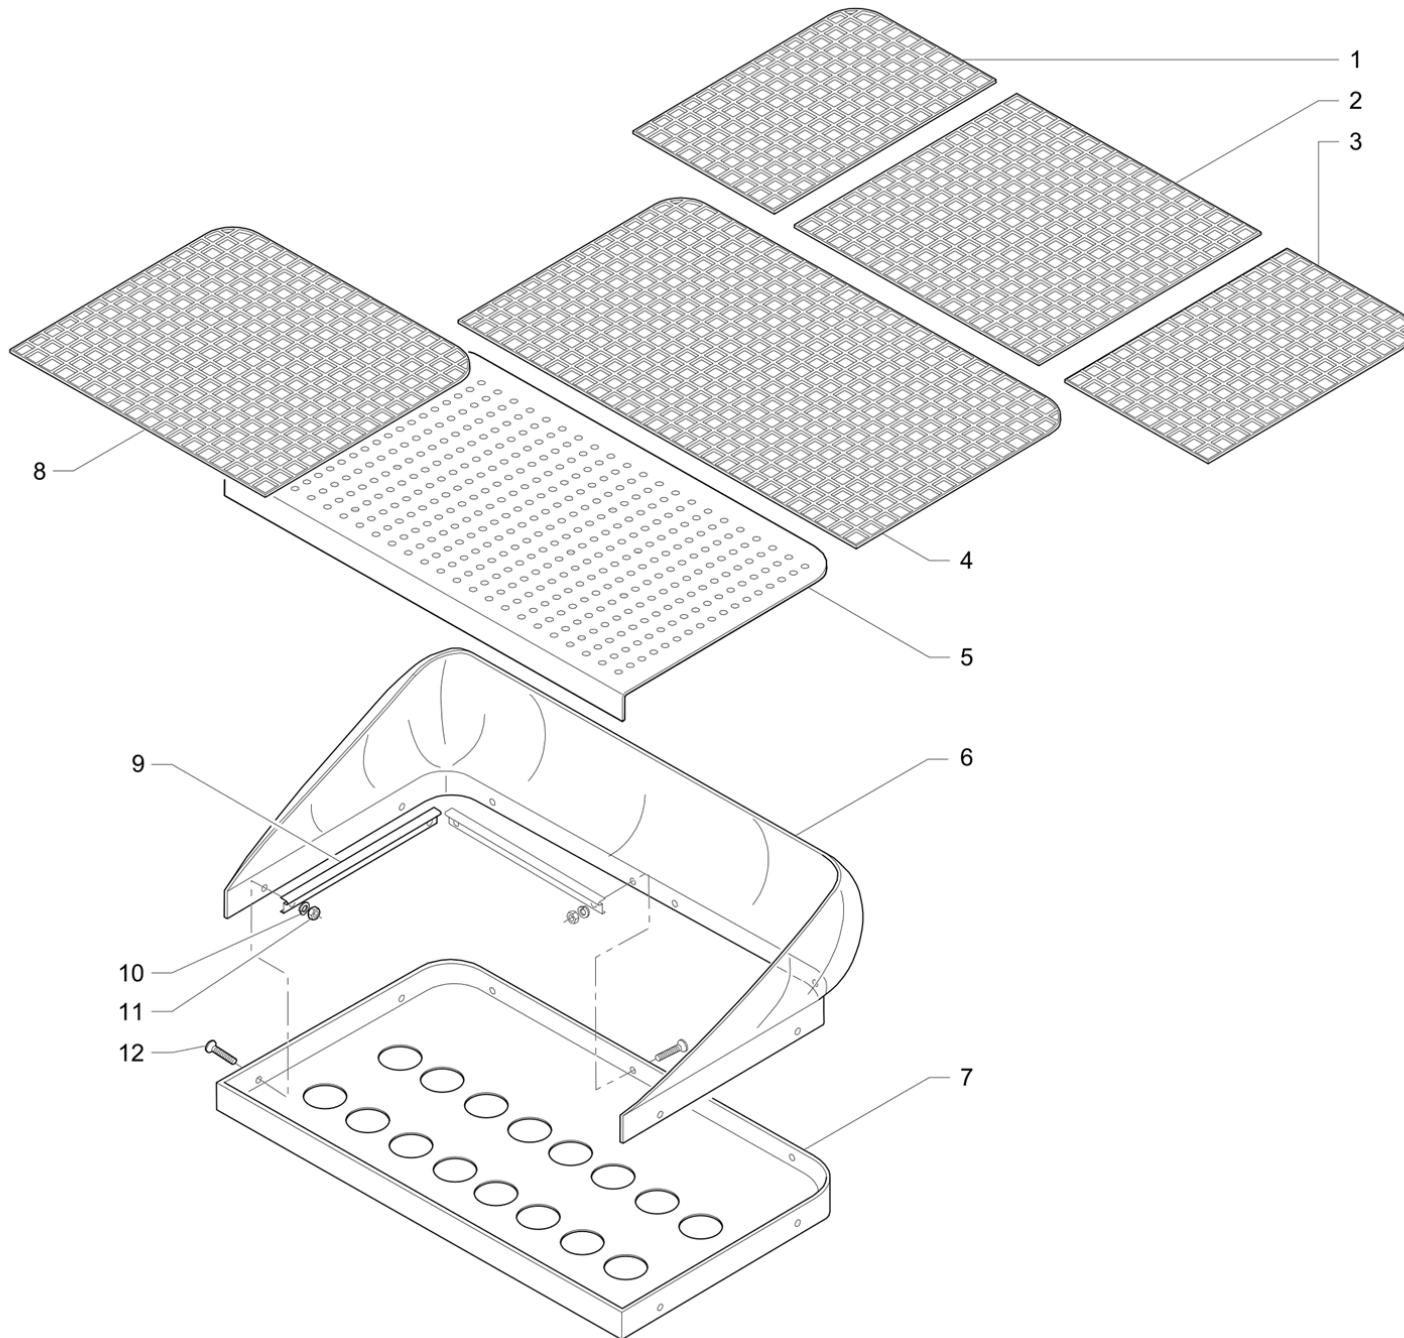

Pos	Part Number	Description	Validity	Notes
1	4512136667	LEFT CUP WARMER GRILL E61		
2	4512136612	GRILL CUP WARMER CENTRAL E61		
3	4512136666	RIGHT GRILL CUP WARMER E61		
4	4512135863	GRATE E61		
5	4521136613	GRILL STAINLESS CUP WARMER GR3		
5	903097010	SUPPORT CUPS GRATE INOX E61		
5	4941135862	SUPPORT CUPS GRATE INOX E61		
6	4509135860	PLEXI		
6	4509136610	SCREEN GR3 E61		
6	903096000	PLEXI		
7	903091010	SUPPORT COPS GRATE DRIP TRAY		
7	4509136609	CUP WARMER BASKET GR3 E61		
7	4509135859	SUPPORT COPS GRATE DRIP TRAY		
8	903105000	GRATE E61		
9	903100000	PLEXI SUPPORT		
10	4031136029	BUSH 4,3X9		
11	4001136028	NUT M4 STAINLESS STEEL		
12	4001136047	SCREW M4X14