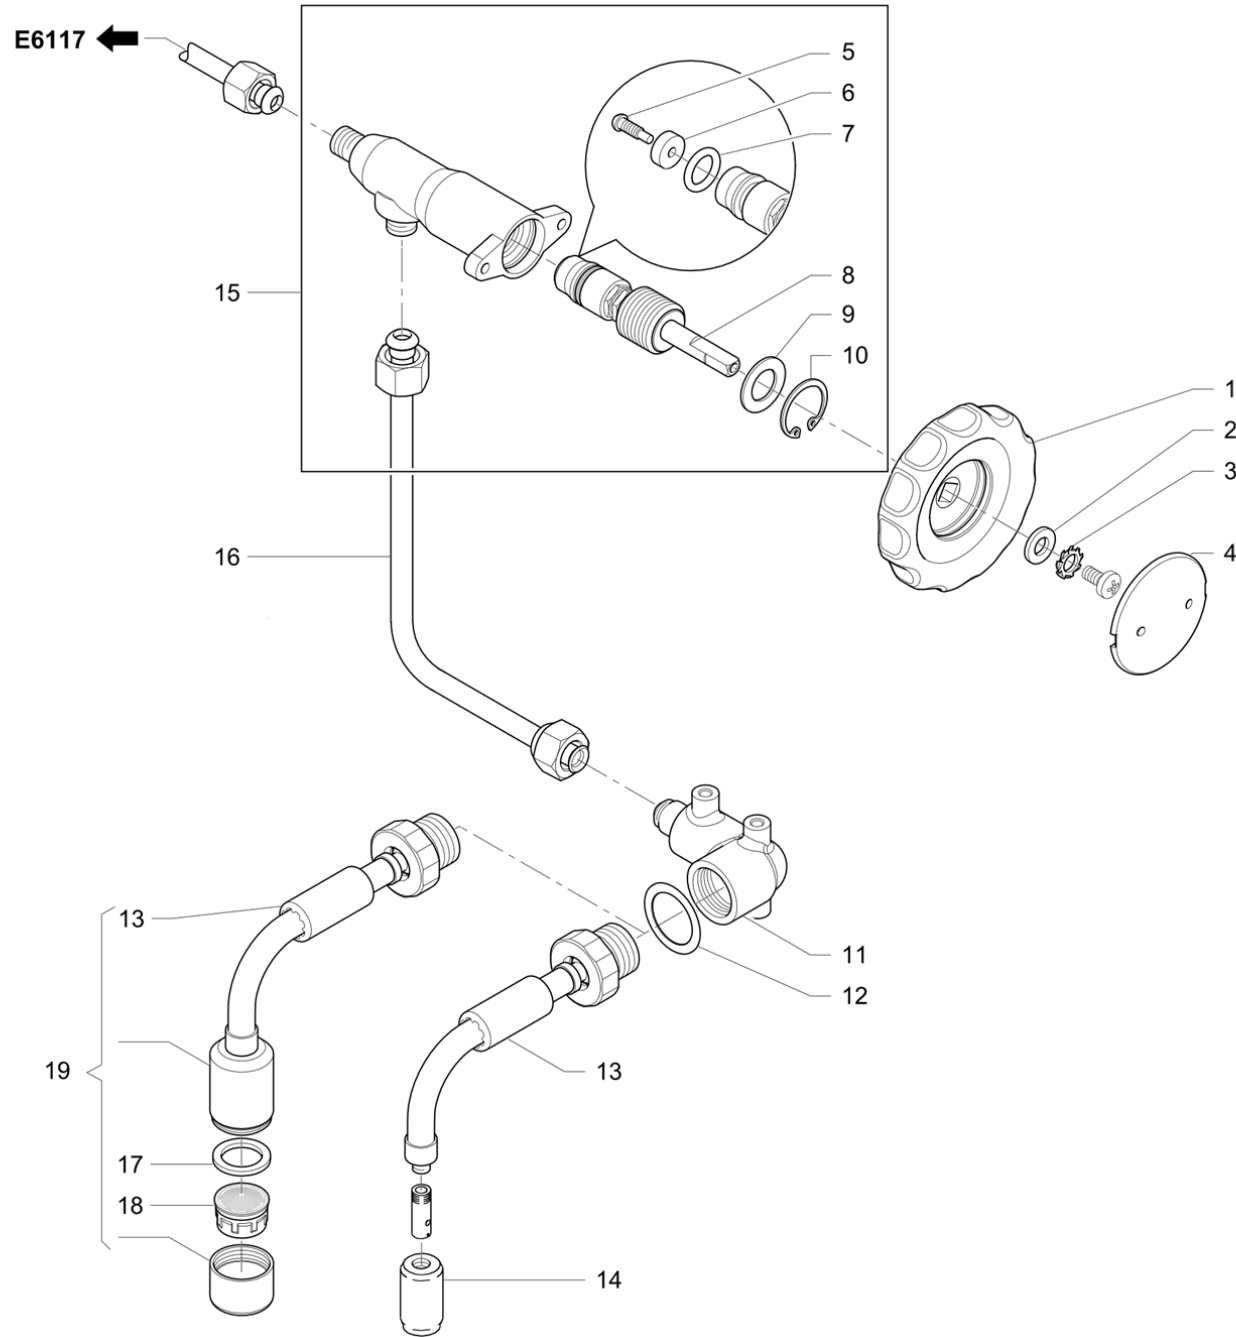

Pos	Part Number	Description	Validity	Notes
1	4831135881	TAP E61		
2	4041136008	SPACER 4.3 X 9		
3	562204000	WASHER D. 4		
4	4831135882	PLUG		
5	590791010	SCREW		
6	400274020	GASKET TAP		
7	400279000	O-RING 113		
8	485977000	COMPLETE SHAFT		
9	590715000	WASHER 22,15 X 1,2		
10	568101000	RING SEEGER		
11	903128008	WATER VALVE SHELL W/RUVECO		
11	903223008F	WATER TAP BODY NSF	N:NSF	
12	4701116694	GASKET		
13	430119010	SLEEVE		
14	4151135927	HOT WATER OUTPUT E61		
15	903900000	HOT WATER TAP E61		
15	903765000	HOT WATER TAP E61 NF	N:NSF	
16	3951136701	TABE TUBE WATER ARM		
17	402320000F	21X15X2 NSF SEAL		
18	532305000	FILTER		
19	903869010F	WATER LANCE FORMATION STAINLESS STEEL