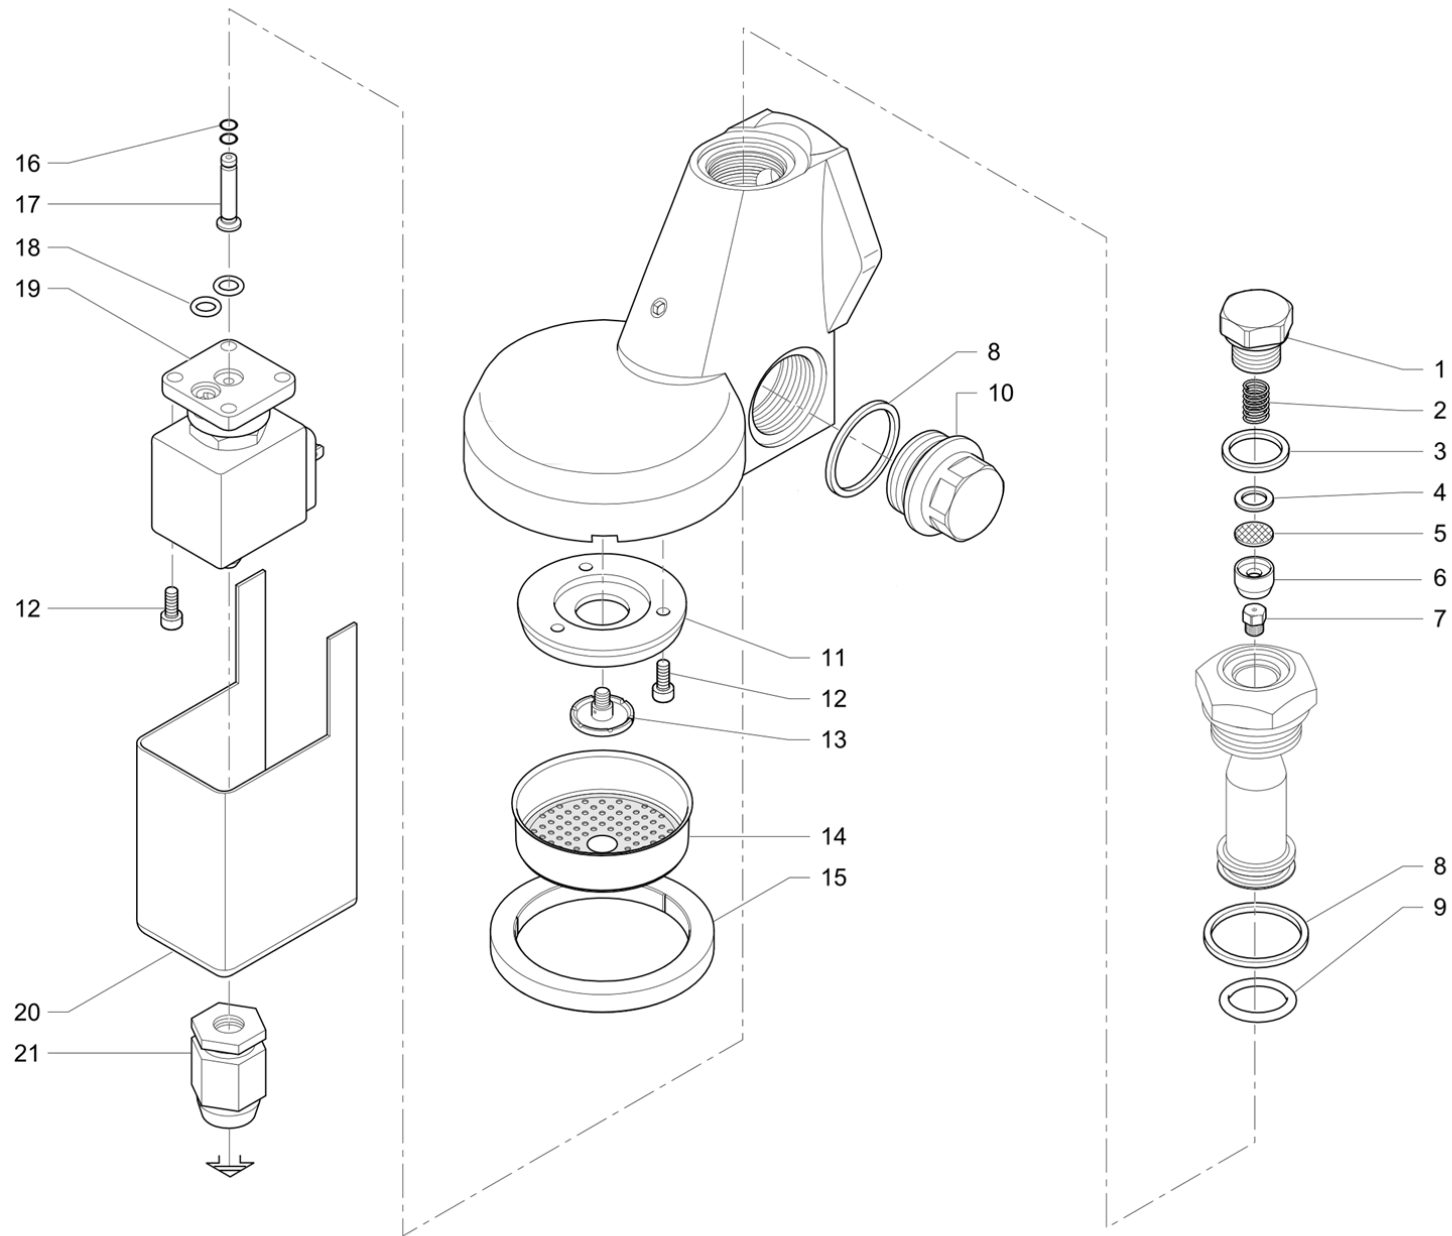

Pos	Part Number	Description	Validity	Notes
1	4142135892	TAP		
1	903120006	TAP NF	N:NSF	
2	4731135893	SPRING		
3	4701135891	GUARNIZIONE 22X16,7X2		
4	4051135889	WASHER		
5	4771135894	NOZZLE FILTER		
6	4151135895	BUSHING		
7	903057000	GROUP NOZZLE		
7	903147000	GROUP NOZZLE NF	N:NSF	
8	4701135912	GASKET		
9	402207000	GASKET		
10	903014006	AUTOMATIC GROUP PLUG E61 A NF	N:NSF	
10	903014007	AUTOMATIC GROUP PLUG E61 A		
11	990030006	DISC FOR GROUP NF	N:NSF	
11	457341008	DISC FOR GROUP		
12	4001051934	SCREW M 4 X 10		
13	457342000	WATER DISTRIBUTER GROUP IN BRASS		
14	457560000	SHOWER GROUP		
15	402199010	GROUP GASKET		
16	400293000	O-RING 4.48X1.78		
17	903013000	E61 A LINK GROUP ROD		
17	903013006	E61A LINK GROUP ROD NF	N:NSF	
18	402291000	OR 5.7 x 1.9 NBR 70 NSF		
19	533902900F	SOL.VALVE 3-WAY SMALL BASE 14.5 bar 24V		
19	533892300R	SOLENOID VALVE	N:UL	
20	903005010	E61/A GROUP SV CASING		
20	903154010	/A NSF GROUP SV CASING	N:NSF	
21	903704000	GROUP EV. SPOUT SPLIT E61 JUBILE'