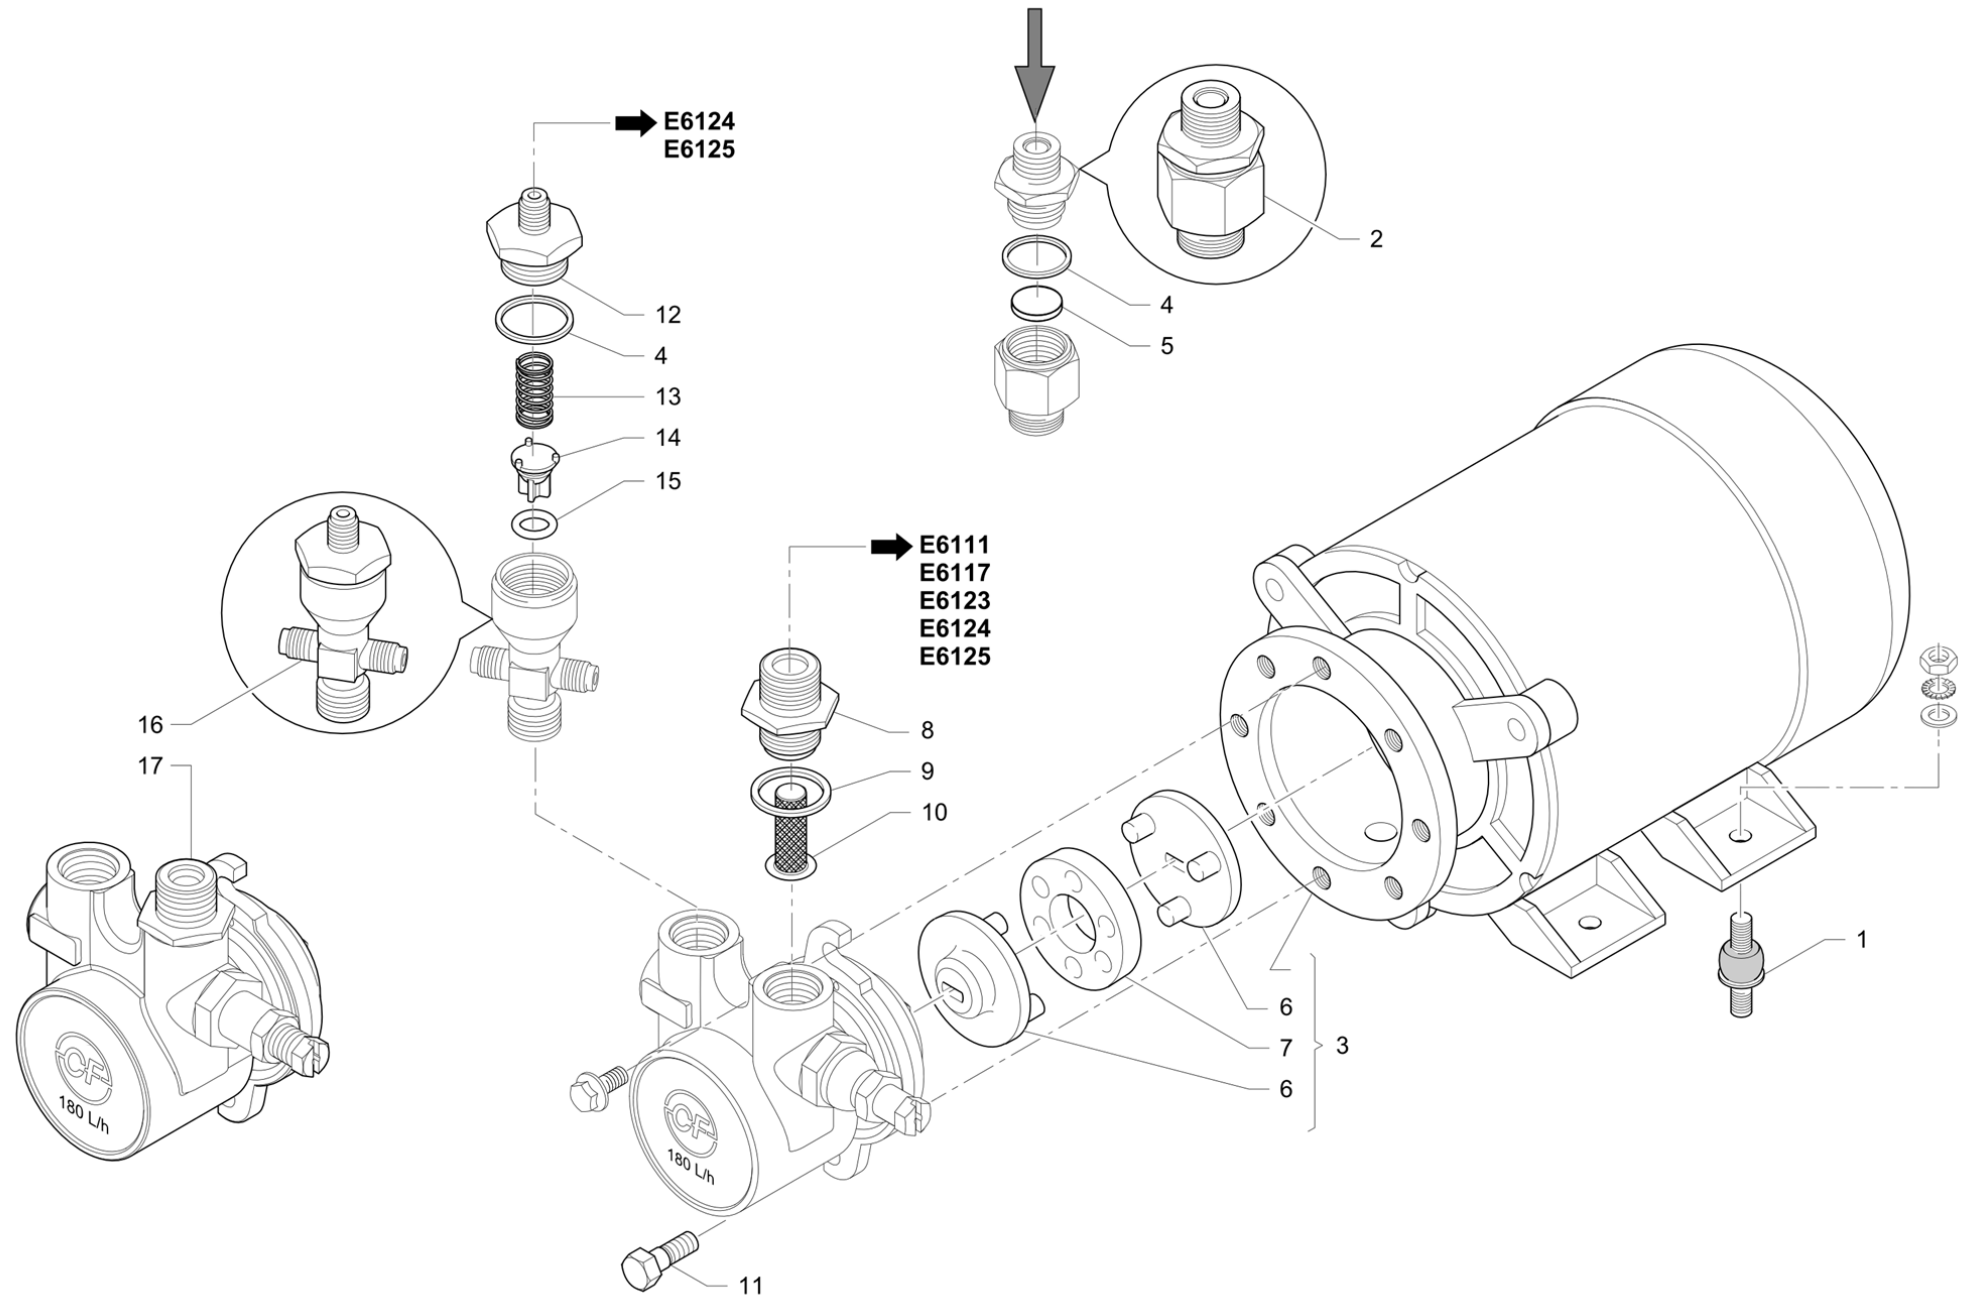

Pos	Part Number	Description	Validity	Notes
1	3251133418	RUBBER ANTIVIBRATION		
2	925783010	PUMP FILTER		
3	903061000	MOTOR PUMP		
4	400335010	GASKET 21X24,5X1,5		
5	490055000	FILTER		
6	4821135956	CONNECTION		
7	4081135955	RING		
8	533100600	JOINT 3/8X3/8		
9	401183010	GASKET 22X17X1,5 INLET VALVE		
10	533100400	INSIDE FILTER		
11	4004136622	SCREW M6		
12	419084000	NIPPLES DOUBLE 1/8 - 1/2		
13	418014000	SPRING FOR VALVE		
14	418012028	SHORT VALVE		
15	402216000	O-RING 9,13 X 2,62	N:NSF	
15	402220000	O-RING 9,13X2,62		
16	418935030	CHECK VALVE		
16	993760000F	CHECK VALVE ASSEMBLY 3/8" - 1/8"	N:NSF	
17	533180010	180 L/h VOLUMETRIC PUMP INOX W/FILTER