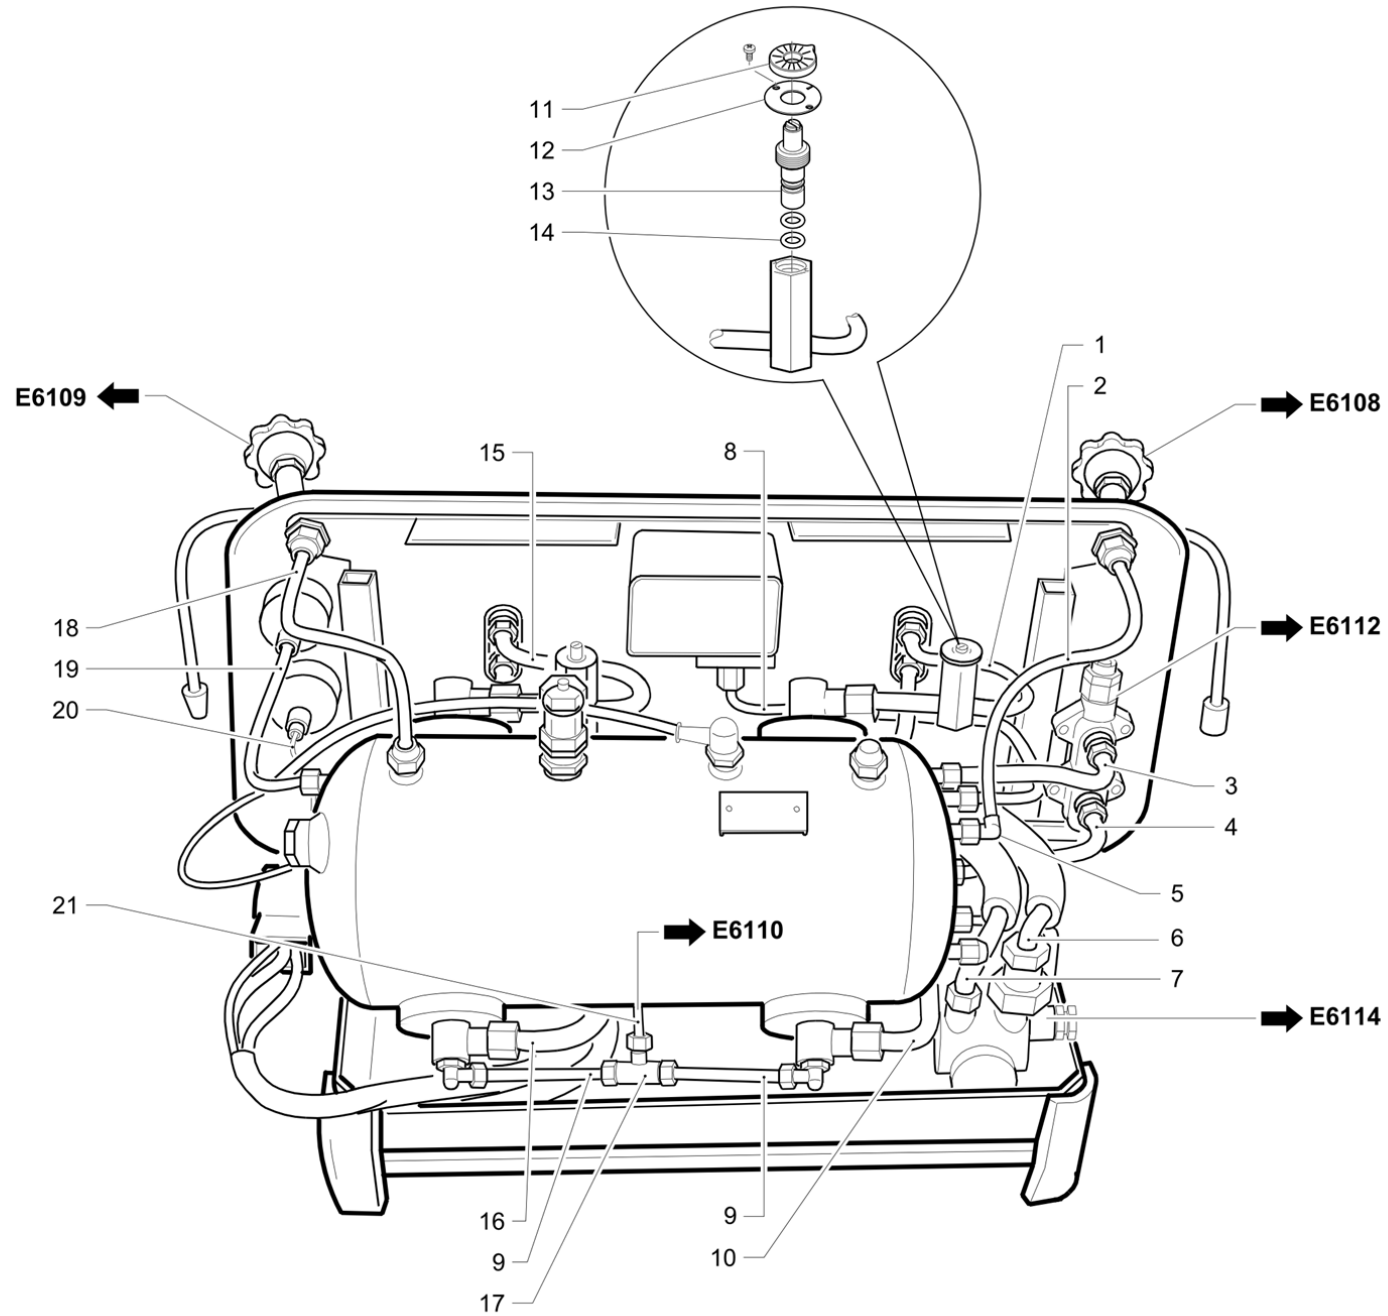

Pos	Part Number	Description	Validity	Notes
1	2211135817	SX CIRCULATION VALVE		
1	903952010	SX CIRCULATION VALVE NF	N:NSF	
2	903572000	BOILER PIPE-WATER-TAP NF	N:NSF	
2	3951135822	BOILER PIPE-WATER-TAP		
3	903574006	E61 UPPER LEVEL PIPE NF	N:NSF	
3	3951135940	E61 UPPER LEVEL PIPE		
4	3951135941	E61 LOWER LEVEL PIPE		
5	532508400R	ELBOW UNION 1/4X1/4F		
6	3951130515	PIPE 3/8X 3/8 120øMM 2200		
6	532304300	PIPE 3/8 NF	N:NSF	
7	903823000	PIPE 3/8M 60°X3/8 90°NF	N:NSF	
7	3951135954	PIPE 3/8M 60øX 3/8 90ø		
8	903573008	PRESSURE SWITCH TUBE ASS. - RUVECO BOILE	N:NSF	
8	3951135823	PRESSURESTAT PIPE		
9	3951136641	HEAT EXCHANGER PIPE - UNION A T		
10	3951135798	LEFT BACK PIPE		
10	903954008	ASS. FOR RETURN TUBE TO LEFT GROUP RUVEC	N:NSF	
11	4991136527	TERMIC REGULATION PIN		
12	4811136587	STOP DISCH		
13	4811135787	SCREW		
14	402194000	O-RING 7.5X2.62 NF	N:NSF	
14	401320000	O-RING 7.5X2.62		
15	2211135816	DX CIRCULATION VALVE		
15	903951010	DX CIRCULATION VALVE NF	N:NSF	
16	3951135943	RIGHT BACK PIPE		
16	903953008	ASS. FOR RETURN TUBE TO RIGHT GROUP RUVE	N:NSF	
17	555000050R	FITTING		
18	903571006	BOILER PIPE-STEAM TAP NF	N:NSF	
18	3951135821	BOILER PIPE-STEAM TAP		
19	903515028	NSF PRESSURE GAUGE TUBE -BOILER ASSEMBLY	N:NSF	
19	903515020	BOILER PIPE-GAUGE		
20	3951133673	TUBE FOR GAUGE		
21	3951136642	EXPANSION VALVE PIPE - UNION T		
21	903575000	EXPANSION VALVE PIPE-UNION T NF	N:NSF