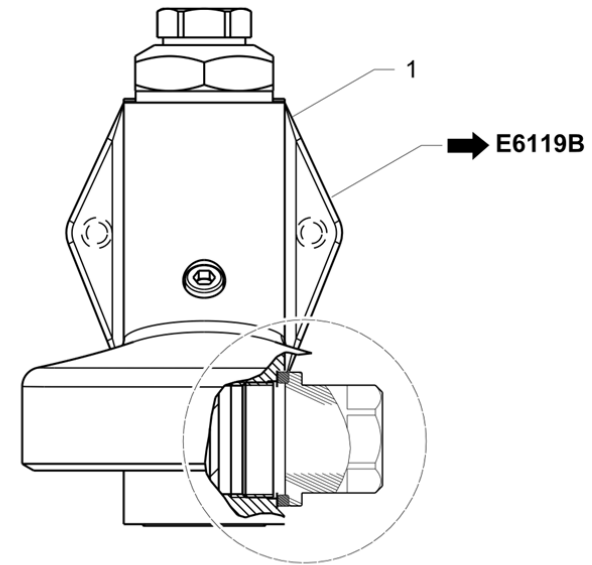

Pos	Part Number	Description	Validity	Notes
1	4831135881	TAP E61		
2	4041136008	SPACER 4.3 X 9		
3	562204000	WASHER D. 4		
4	4831135882	PLUG		
5	590791010	SCREW		
6	400274020	GASKET TAP		
7	400279000	O-RING 113		
8	485977000	COMPLETE SHAFT		
9	590715000	WASHER 22,15 X 1,2		
10	568101000	RING SEEGER		
11	903128008	WATER VALVE SHELL W/RUVECO		
11	903223008F	WATER TAP BODY NSF	N:NSF	
12	4701116694	GASKET		
13	430119010	SLEEVE		
14	4151135927	HOT WATER OUTPUT E61		
15	903900000	HOT WATER TAP E61		
15	903765000	HOT WATER TAP E61 NF	N:NSF	
16	3951136701	TABE TUBE WATER ARM		
17	402320000F	21X15X2 NSF SEAL		
18	532305000	FILTER		
19	903869010F	WATER LANCE FORMATION STAINLESS STEEL