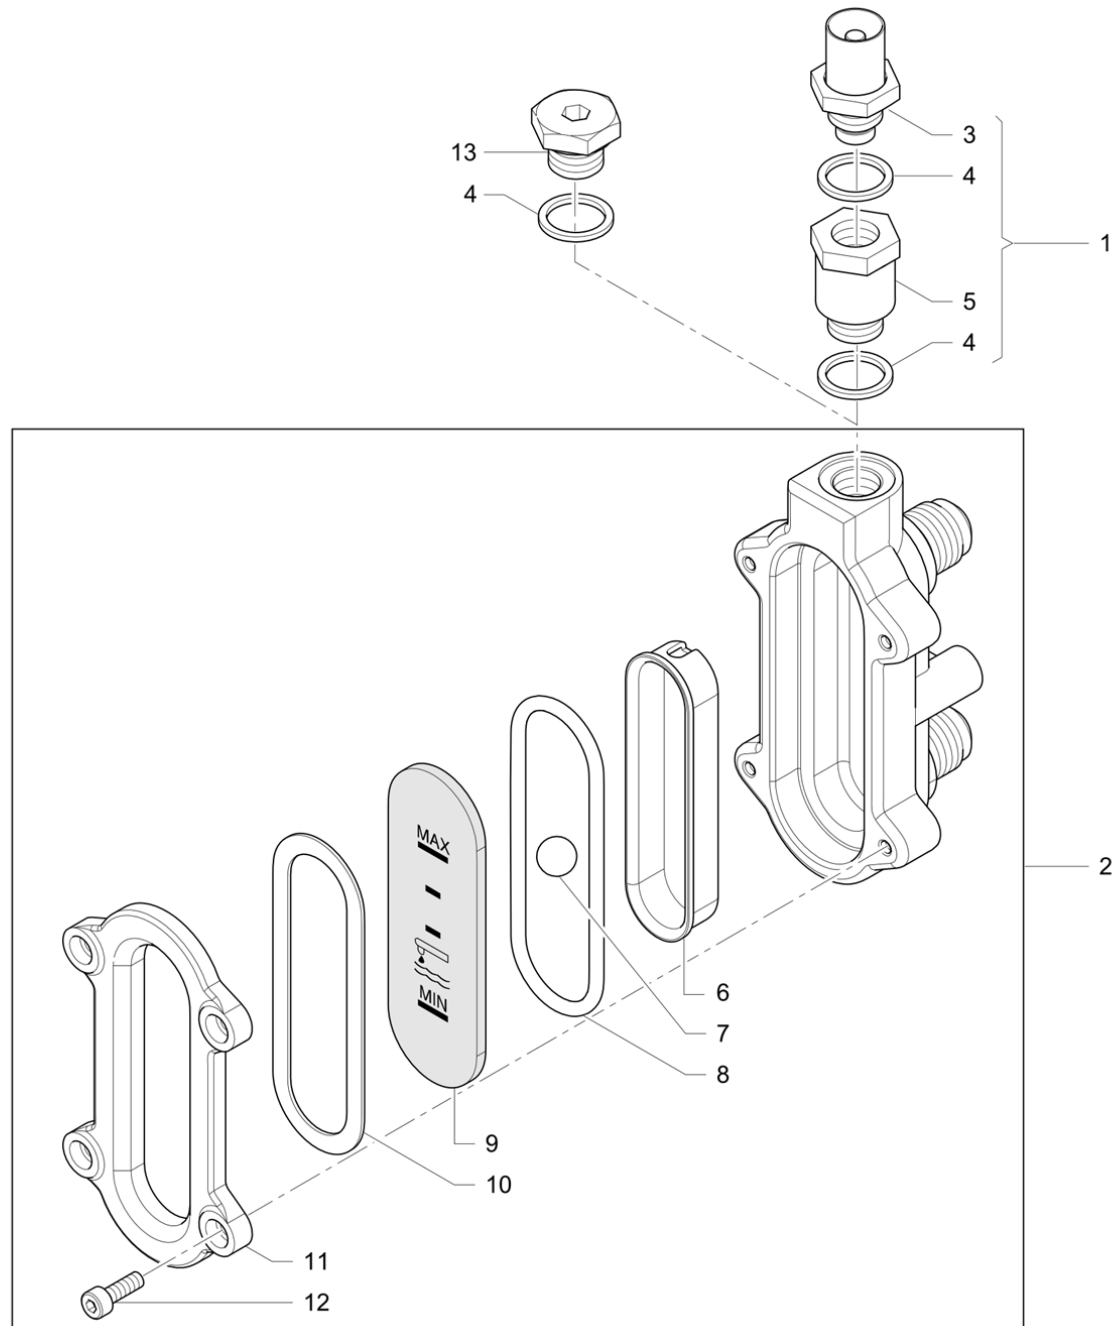

Pos	Part Number	Description	Validity	Notes
1	537055300	ANTI-WHIRLPOOL VALVE KIT		
2	993762000	OPTICAL LEVEL INDICATOR FORMATION NSF	N:NSF	
2	990716010	COMPLETE OPTICAL LEVEL		
3	418941010	ANTI-UNDERTOW VALVE ASS.		
4	401250010	GASKET § 17,9X14,2X1,5		
5	951008000	ANTI-WHIRLPOOL VALVE CONNECTOR		
6	4831132157	SIGHT GLASS FACE PLATE		
7	539002310	BALL		
8	915117000	GASKET 60,3X3,53 VITON		
8	402211000	ORING GASKET 60,33X3,53 NF	N:NSF	
9	4831130683	GLASS FOR WATERLEVEL		
10	4701116573	SIGHT GLASS GASKET		
11	439057007	FLANGE		
12	511804120	S.S. M4X12 VTCE SCREW		
13	594537010	BLIND NIPPLE 1/4 GAS ST. STEEL