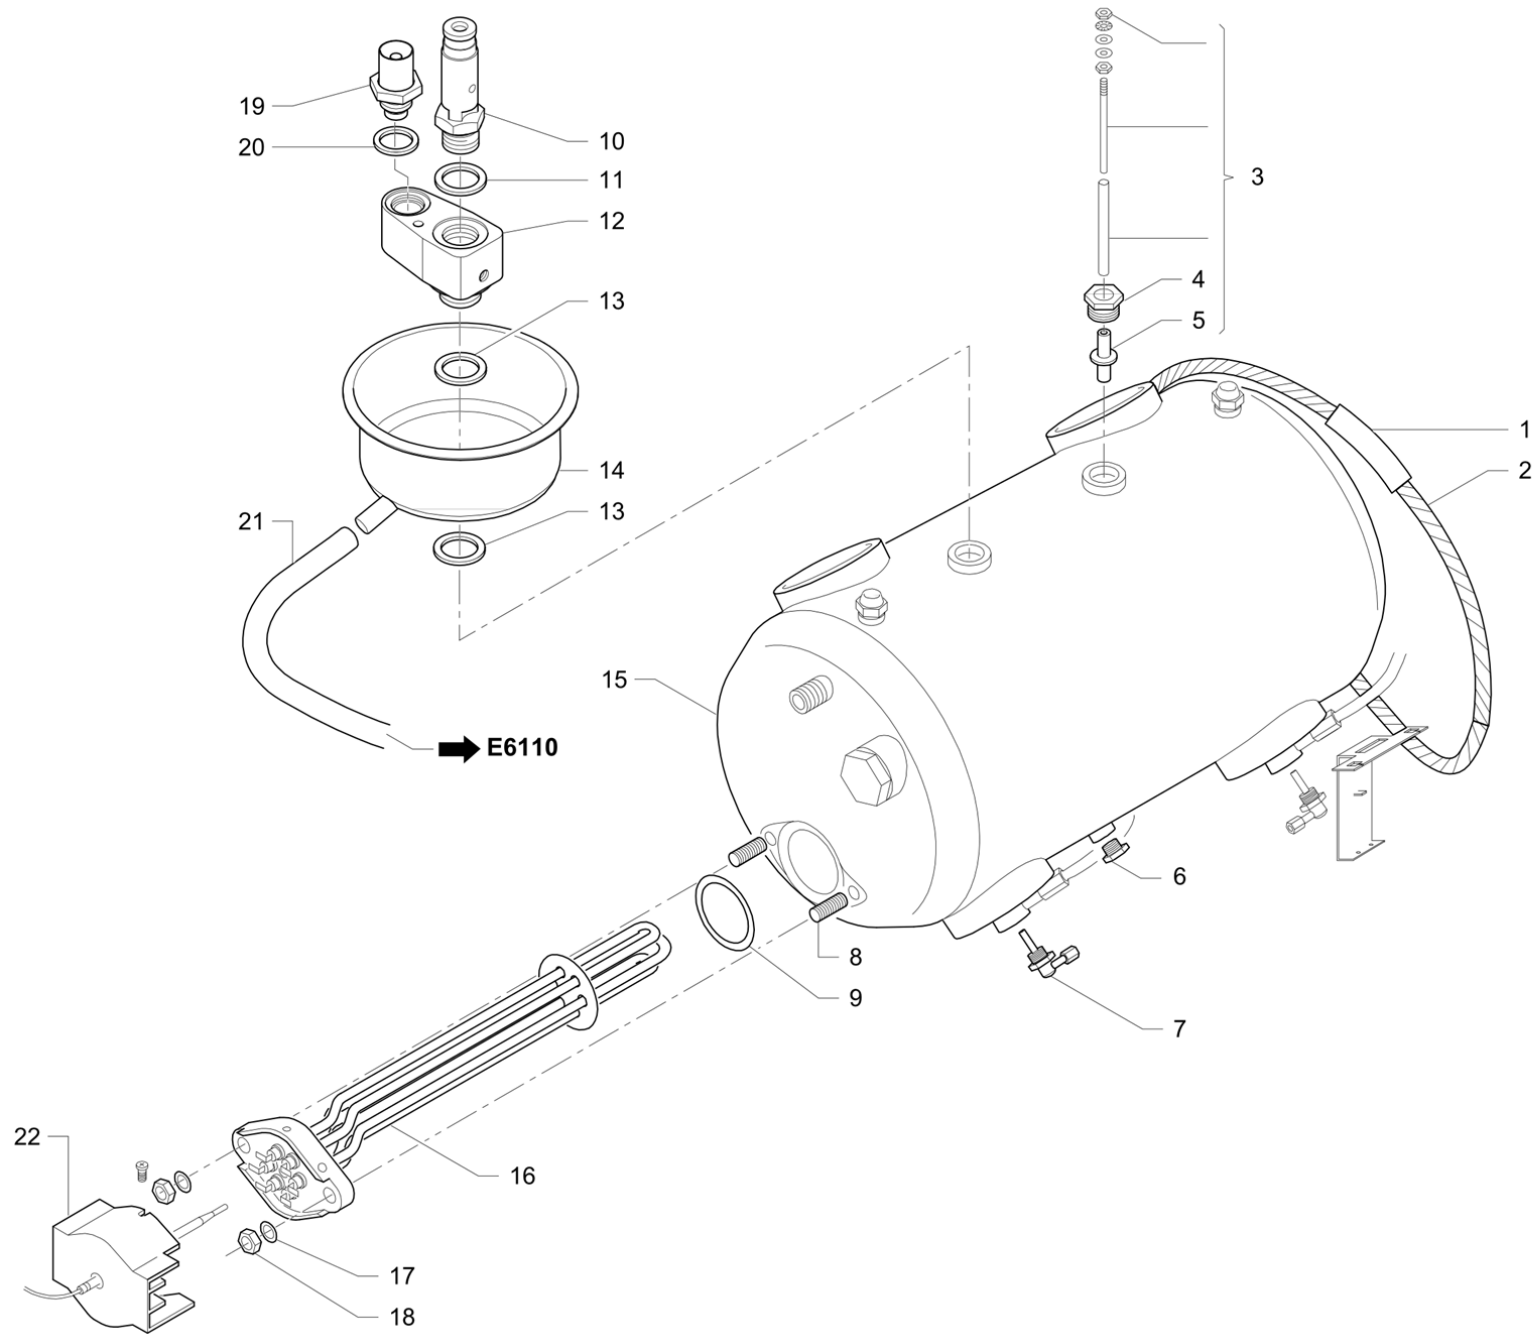

Pos	Part Number	Description	Validity	Notes
1	220000016	SILICONE PIPE D 6X10		
2	532715310	STAINLESS STEEL CLAMP 730x7.96x0.28MM		
3	1000091896	COMPLETE LEVEL PROBE 124MM		
4	4151112604	PROBE PLUG		
5	4831112602	BEARING		
6	457364000	PLUG 3/8		
7	911596000	INJECTOR		
8	503308250	S.S. M8X25 BOLD		
9	401194010	GASKET BOILER FLANGE		
10	532392600	SAFETY VALVE 1,9 bar 3/8G		
11	4701024555	GASKET		
12	903031000	SAFETY AND VACUUM VALVE GROUP		
13	401183010	GASKET 22X17X1,5 INLET VALVE		
14	915241010	SAFETY VALVE DRAIN		
15	911984000	1GR E61 BOILER ASS. W/RUVECO	N:NSF	
15	911985000	2GR E61 BOILER ASS. W/RUVECO	N:NSF	
15	911986000	3-GROUP BOILER ASSEMBLY WITH RUVECO, PAC	N:NSF	
15	911989000	1GR E61 BOILER ASS.		
15	911988000	3GR E61 BOILER ASS.		
15	911987000	2GR BOILER ASS.		
16	903553030	1-GROUP BOILER RESISTANCE ASS.		
16	911545020	220-240V 4500-5360W RESISTANCE		
16	903553038	220-240V 3000-3570W RESISTANCE W/ RUVECO	N:NSF	
16	911544020	220-240V 3750-4500W RESISTANCE		
16	911545028	220-240V 4500-5360W RESISTANCE W/ RUVECO	N:NSF	
16	911546020	220-240V 5700-6800W RESISTANCE		
16	911546028	220-240V 5700-6800W RESISTANCE W/ RUVECO	N:NSF	
17	4054043103	WASHER		
18	4031131467	M8 RESISTANCE FASTENING NUT		
19	418941010	ANTI-UNDERTOW VALVE ASS.		
20	401250010	GASKET § 17,9X14,2X1,5		
21	220000017	SILICONE PIPE D 10X15		
22	4831135020	PROTECTION HEATING ELEMENT