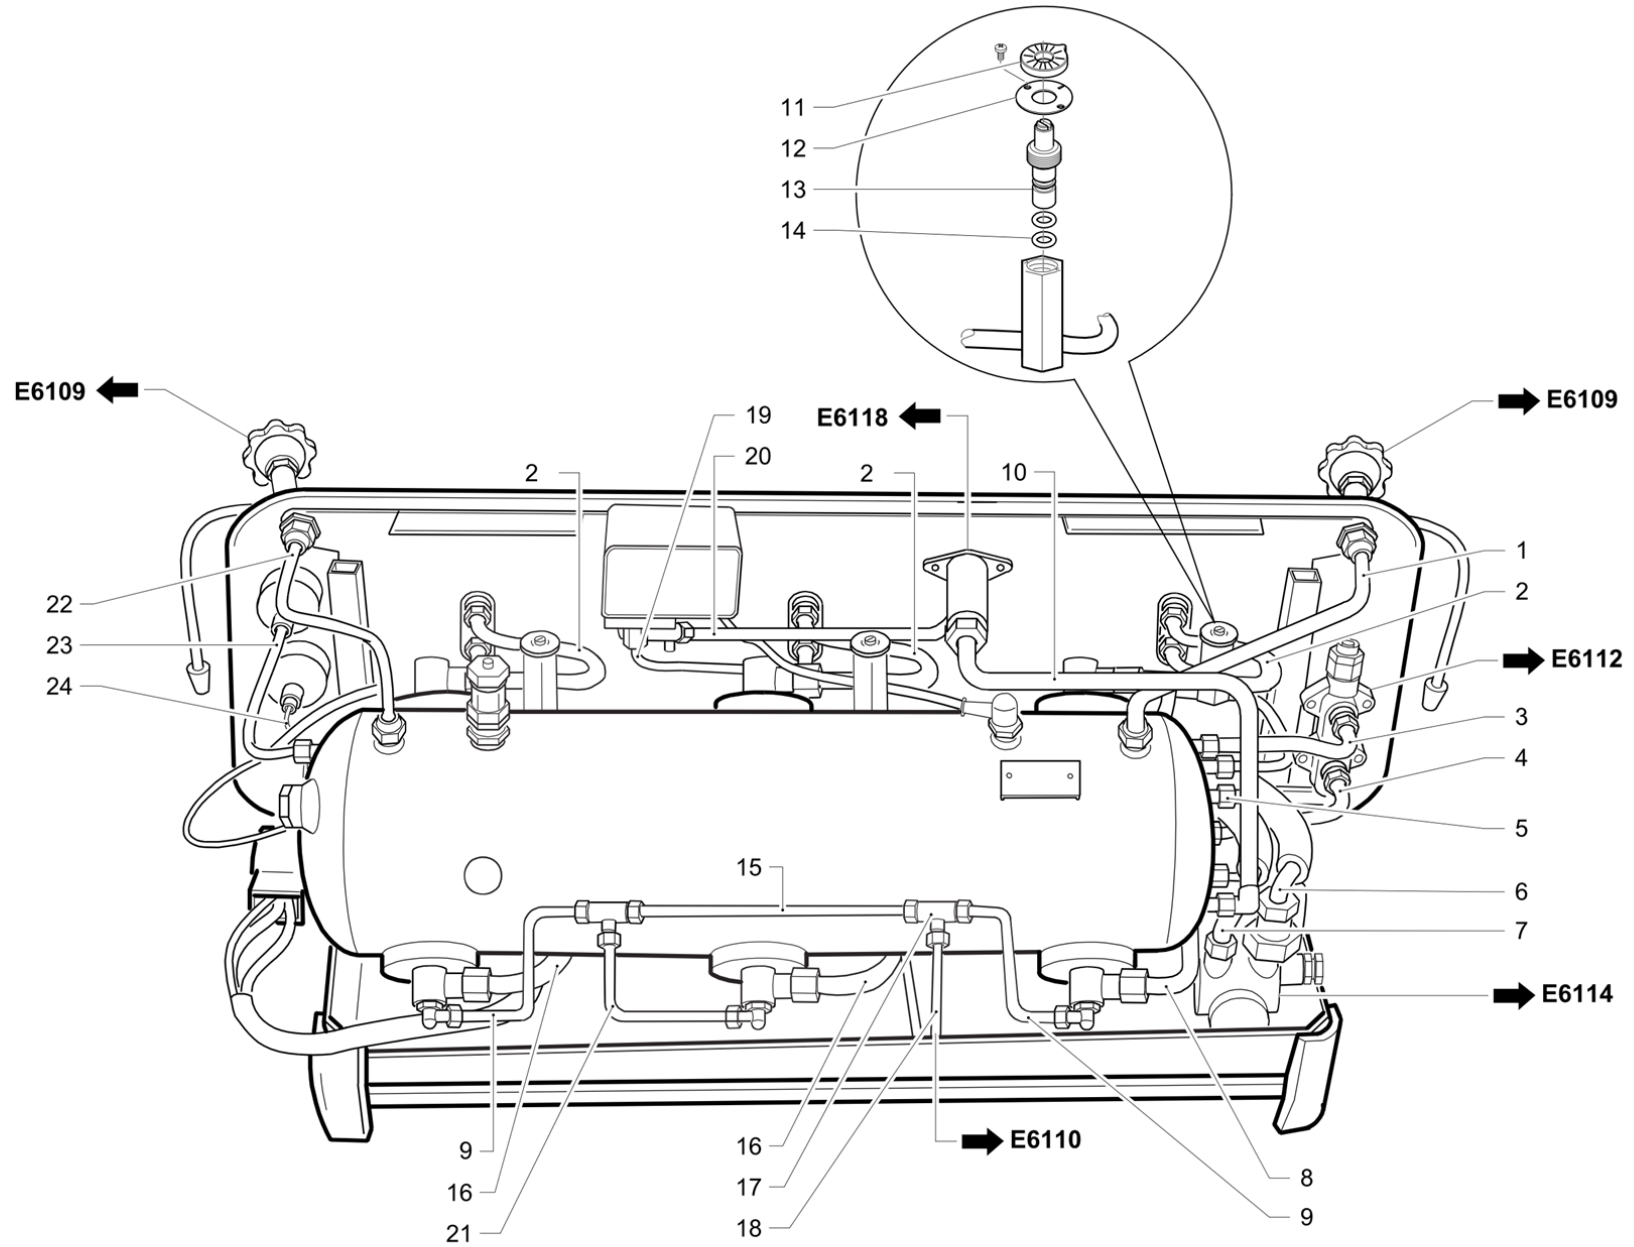

Pos	Part Number	Description	Validity	Notes
1	903700000	LEFT BOILER STEAM PIPE		
1	903700008	LEFT STEAM TUBE ASSEMBLY 2/3GR E61 WITH N:NSF		
2	2211136682	CIRCULATION VALVE GR3		
2	903766000	CIRCULATION VALVE GR3 NF	N:NSF	
3	903574006	E61 UPPER LEVEL PIPE NF	N:NSF	
3	3951135940	E61 UPPER LEVEL PIPE		
4	3951135941	E61 LOWER LEVEL PIPE		
5	532508400R	ELBOW UNION 1/4X1/4F		
6	3951130515	PIPE 3/8X 3/8 120øMM 2200		
6	532304300	PIPE 3/8 NF	N:NSF	
7	3951135954	PIPE 3/8M 60øX 3/8 90ø		
8	3951135798	LEFT BACK PIPE		
8	903954008	ASS. FOR RETURN TUBE TO LEFT GROUP RUVEC	N:NSF	
9	3951136641	HEAT EXCHANGER PIPE - UNION A T		
10	3951136702	TUBE BOILER - WATER TAP		
11	4991136527	TERMIC REGULATION PIN		
12	4811136587	STOP DISCH		
13	4811135787	SCREW		
14	402194000	O-RING 7.5X2.62 NF	N:NSF	
14	401320000	O-RING 7.5X2.62		
15	3951136684	TUBE EXCHANGER		
16	3951135943	RIGHT BACK PIPE		
16	903953008	ASS. FOR RETURN TUBE TO RIGHT GROUP RUVE	N:NSF	
17	555000050R	FITTING		
18	3951136642	EXPANSION VALVE PIPE - UNION T		
18	903575000	EXPANSION VALVE PIPE-UNION T NF	N:NSF	
19	3951136683	TUBE PRESSURE CONTROL GR3		
19	903593008	PRESSURE SWITCH TUBE E61 NEW 3GR WITH RU	N:NSF	
20	3951136701	TABE TUBE WATER ARM		
21	903701000	HEATING EXCHANGERS CONNECTING TUBE GR3		
22	3951135821	BOILER PIPE-STEAM TAP		
23	903515028	NSF PRESSURE GAUGE TUBE -BOILER ASSEMBLY	N:NSF	
23	903515020	BOILER PIPE-GAUGE		
24	3951133673	TUBE FOR GAUGE