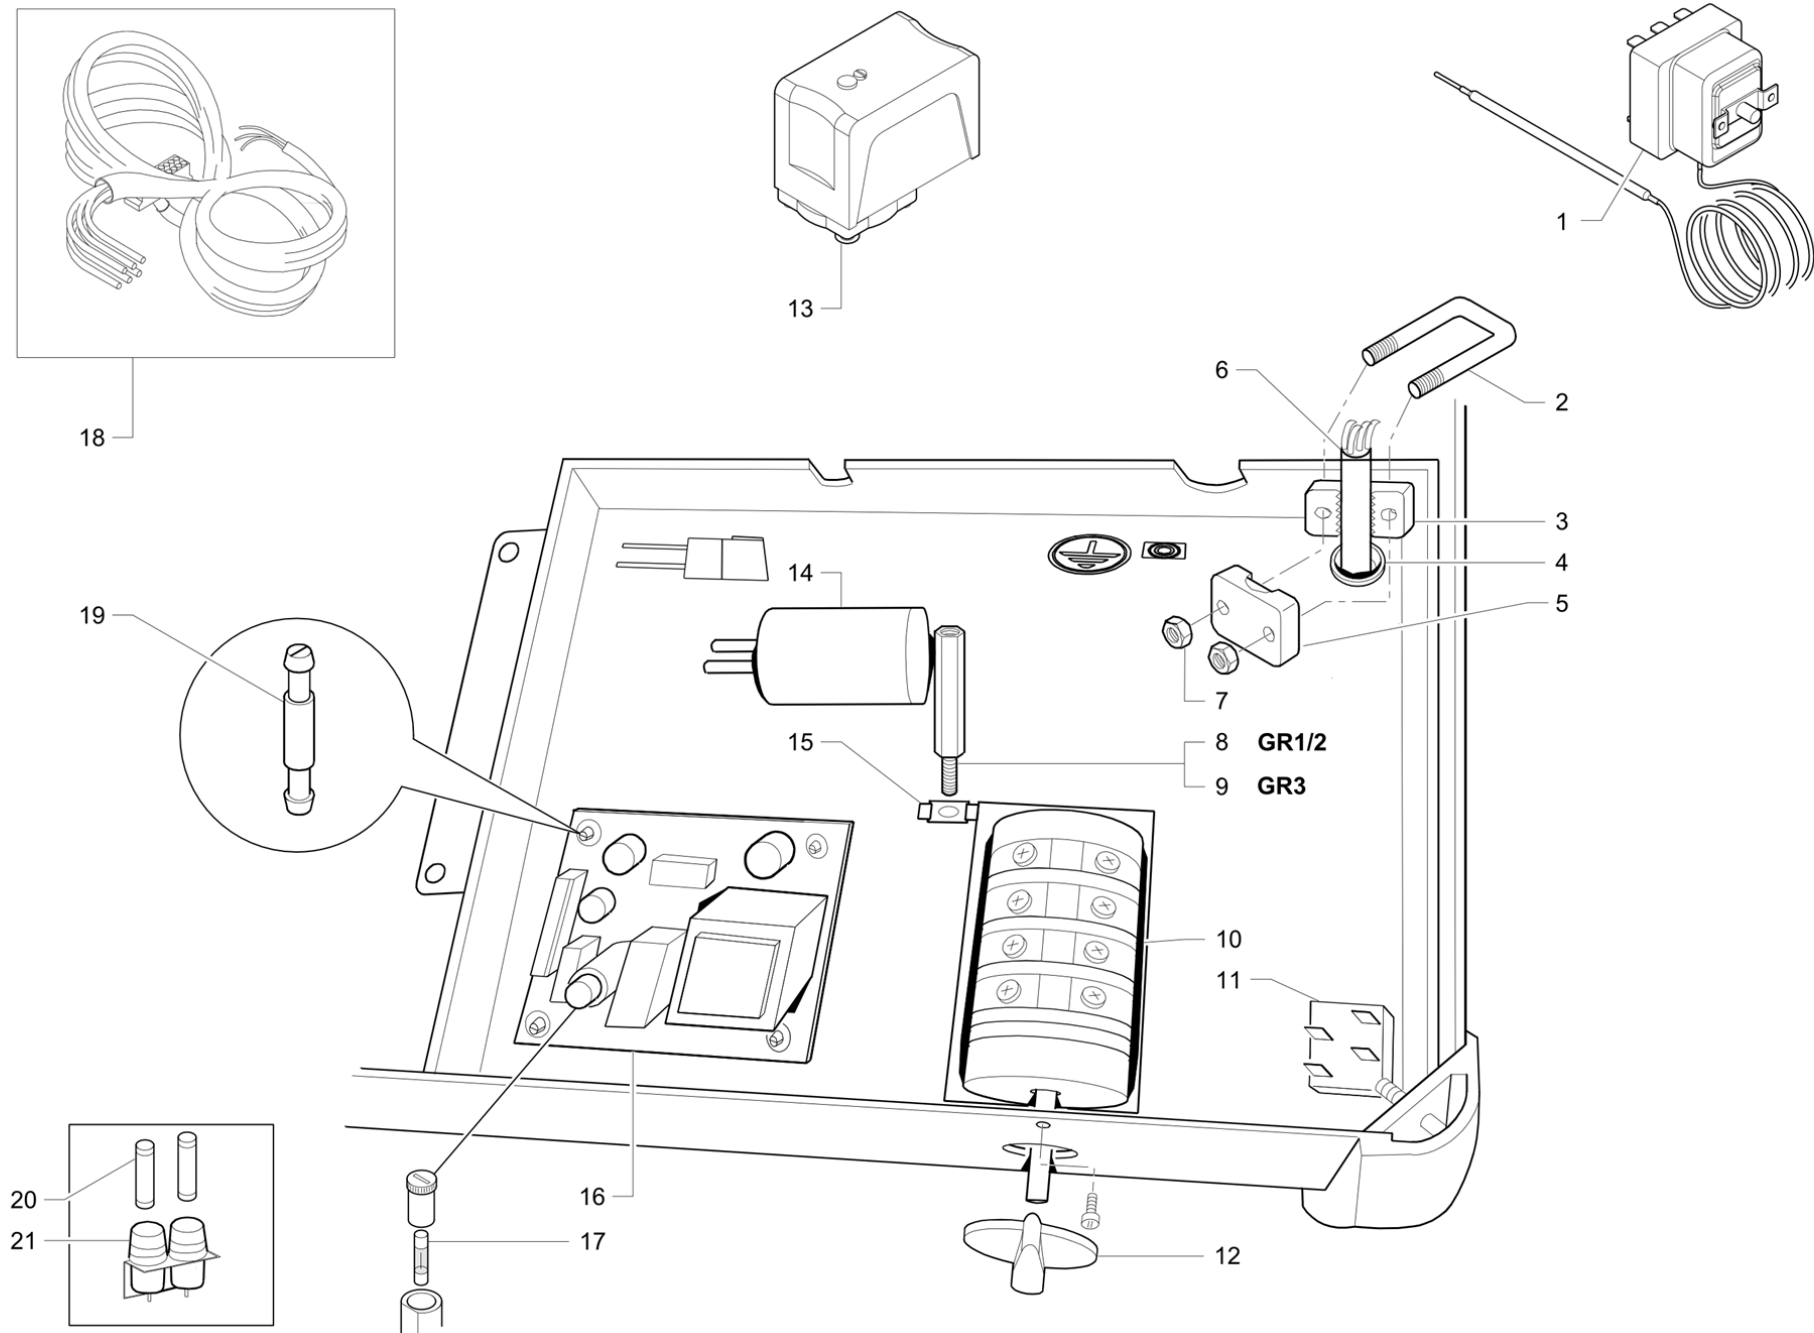

Pos	Part Number	Description	Validity	Notes
1	531193100	SAFETY THERMOSTAT		
1	531191800	SAFETY THERMOSTAT U.L.	N:UL	
2	532160200	FORK		
3	532160300	FIXED CABLE PRESS		
4	532160500	MEMBRANE CABLE LAY		
5	532160400	MOBILE CABLE PRESS		
6	3341133613	FEED IN CABLE		
6	3751134591	CABLE 3 GR USA UL E97	N:UL	
6	973078000	POWER SUPPLY CABLE	N:KTL	
6	903617000	POWER CABLE 3x3.5	M:JP	
6	903610000	POWER SUPPLY CABLE	M:JP	
7	532706700	NUT		
8	903030001	COVER SPACER		
9	4161136045	SPACER		
10	532020208	MAIN SWITCH		
11	532006800	MAIN SWITCH		
12	3831130501	KNOB		
13	531190310	PRESSOSTAT		
14	531492800	CAPACITOR 5 MF		
15	532714700	M5 NUT		
16	535514008	AUTO LEVEL BOARD		
17	3501117396	FUSE 5X20 4A		
18	903763000	E61S GR1 WIRING		
18	903733000	E61S GR2 WIRING		
18	993795000	WIRING E61 S/3 JPN SINGLE-PHASE	M:JP	
18	903734028	E61 WIRING S/3 RoHS		
19	532729700	BOARD SUPPORT		
20	530112200	FUSE CC15 A	N:UL	
21	530111000	FUSE HOLDER	N:UL