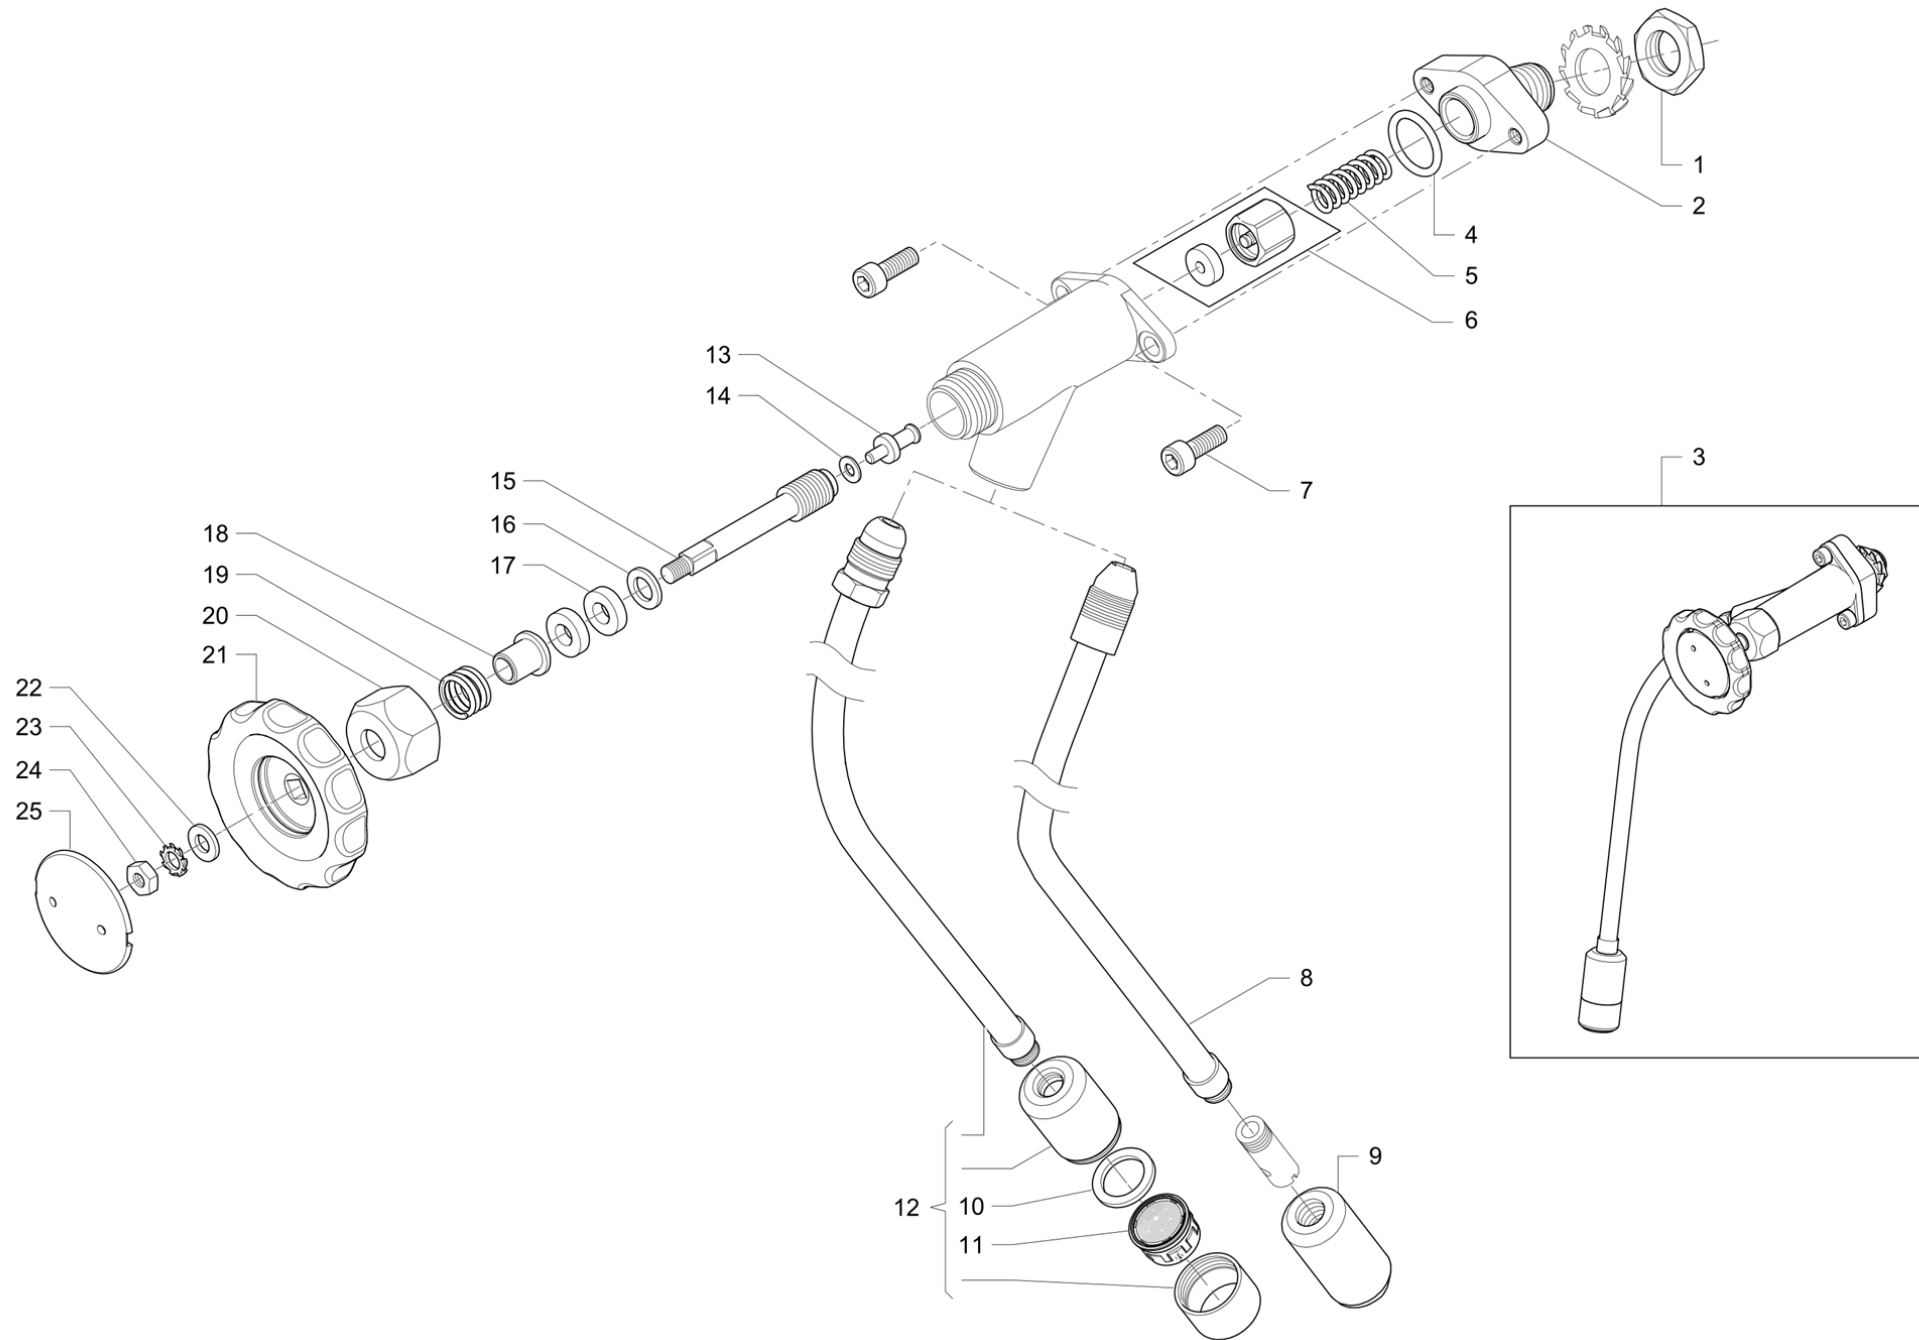

Pos	Part Number	Description	Validity	Notes
1	4038136012	NUT		
2	903227008F	TAP FLANGE E61		
3	993773000F	WATER TAP FORMATION STAINLESS STEEL		
4	402215000	GASKET		
5	4731135884	SPRING		
6	903995010	WATER AND STEAM VALVE		
7	4001135885	E61 TAP BODY SCREW		
8	3951136653	E61 WATER-STEAM PIPE		
9	4151135927	HOT WATER OUTPUT E61		
10	402320000F	21X15X2 NSF SEAL		
11	532305000	FILTER		
12	903868000F	WATER LANCE FORMATION STAINLESS STEEL		
13	903253008F	VALVE PIN RUV.		
14	4041136008	SPACER 4.3 X 9		
15	4818135879	TAP		
16	4051047112	WASHER		
17	402214000	GASKET		
18	4151135931	BUSHING		
19	4731135883	SPRING		
20	903232008	GLAND RING-NUT		
21	4831135881	TAP E61		
22	4051135889	WASHER		
23	4041136043	SPACER		
24	4038136009	NUT M6 STAINLESS STEEL		
25	4831135882	PLUG