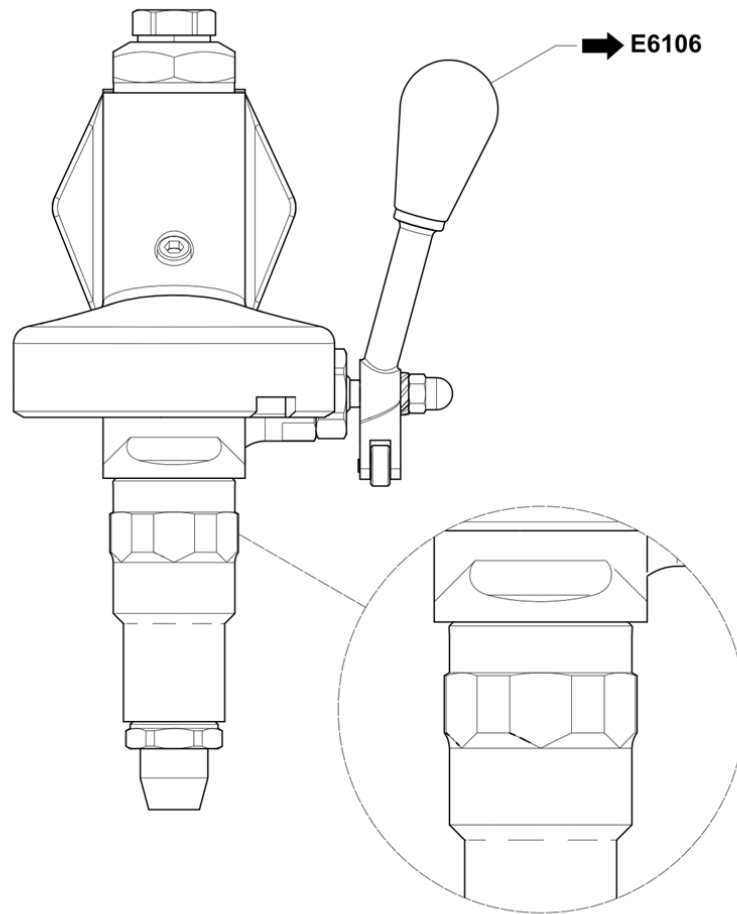

Pos	Part Number	Description	Validity	Notes
1	220000016	SILICONE PIPE D 6X10		
2	532715310	STAINLESS STEEL CLAMP 730x7.96x0.28MM		
3	1000091896	COMPLETE LEVEL PROBE 124MM		
4	4151112604	PROBE PLUG		
5	4831112602	BEARING		
6	457364000	PLUG 3/8		
7	911596000	INJECTOR		
8	503308250	S.S. M8X25 BOLD		
9	401194010	GASKET BOILER FLANGE		
10	532392600	SAFETY VALVE 1,9 bar 3/8G		
11	4701024555	GASKET		
12	903031000	SAFETY AND VACUUM VALVE GROUP		
13	401183010	GASKET 22X17X1,5 INLET VALVE		
14	915241010	SAFETY VALVE DRAIN		
15	911984000	1GR E61 BOILER ASS. W/RUVECO	N:NSF	
15	911985000	2GR E61 BOILER ASS. W/RUVECO	N:NSF	
15	911986000	3-GROUP BOILER ASSEMBLY WITH RUVECO, PAC	N:NSF	
15	911989000	1GR E61 BOILER ASS.		
15	911988000	3GR E61 BOILER ASS.		
15	911987000	2GR BOILER ASS.		
16	903553030	1-GROUP BOILER RESISTANCE ASS.		
16	911545020	220-240V 4500-5360W RESISTANCE		
16	903553038	220-240V 3000-3570W RESISTANCE W/ RUVECO	N:NSF	
16	911544020	220-240V 3750-4500W RESISTANCE		
16	911545028	220-240V 4500-5360W RESISTANCE W/ RUVECO	N:NSF	
16	911546020	220-240V 5700-6800W RESISTANCE		
16	911546028	220-240V 5700-6800W RESISTANCE W/ RUVECO	N:NSF	
17	4054043103	WASHER		
18	4031131467	M8 RESISTANCE FASTENING NUT		
19	418941010	ANTI-UNDERTOW VALVE ASS.		
20	401250010	GASKET § 17,9X14,2X1,5		
21	220000017	SILICONE PIPE D 10X15		
22	4831135020	PROTECTION HEATING ELEMENT