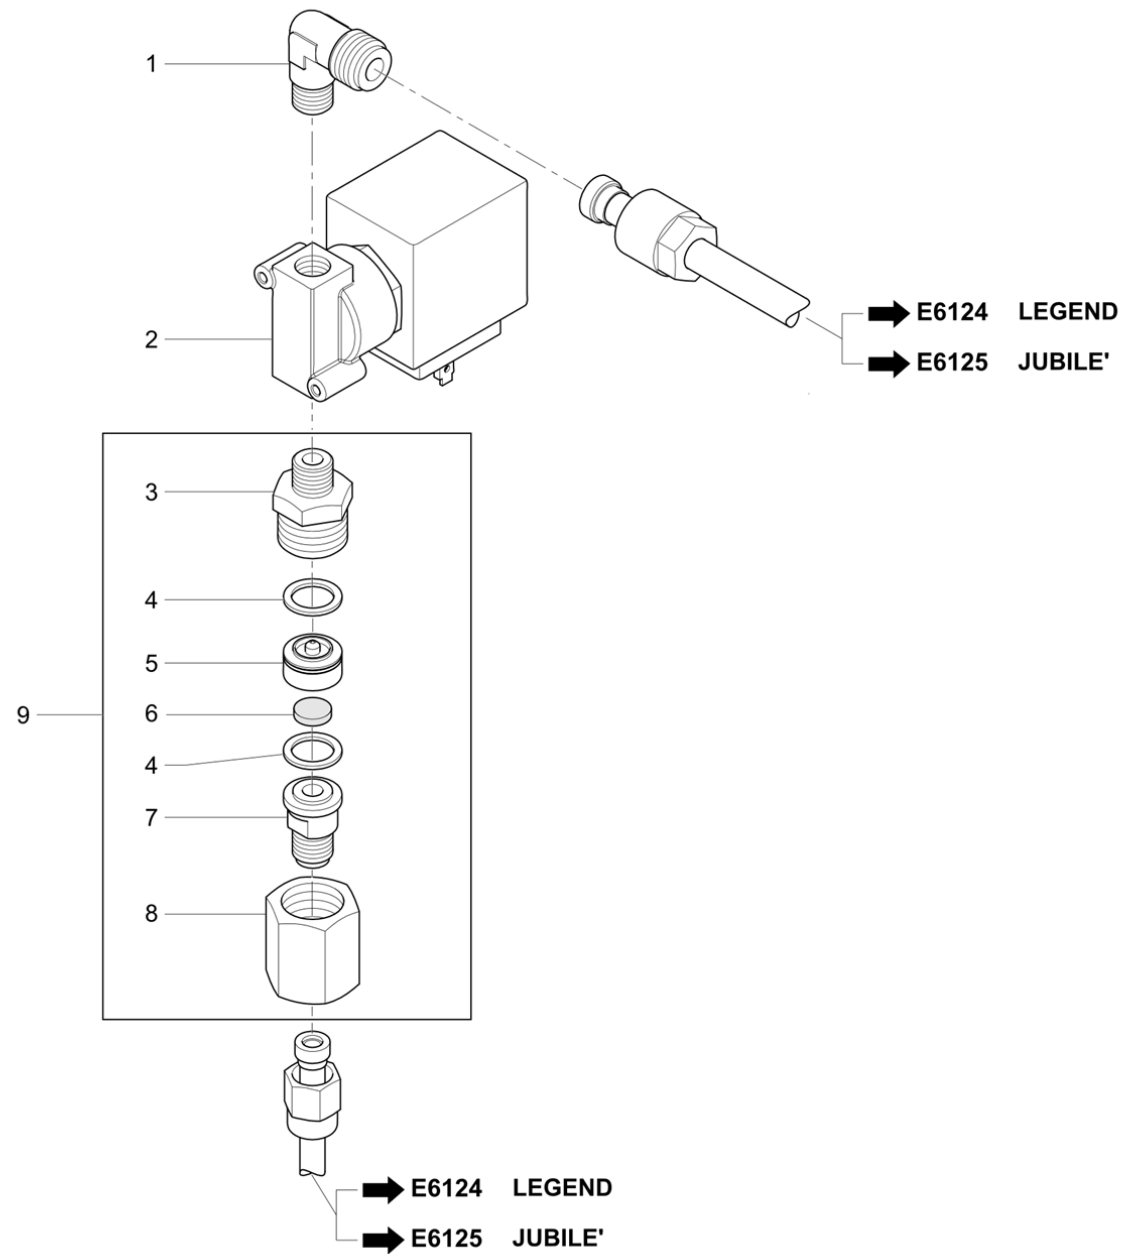

Pos	Part Number	Description	Validity	Notes
1	555000074R	FITTING		
2	533904900F	VITON 1/8" 208/240 V 60 Hz EV 2 VIE NC	N:UL	
2	533895100R	SOLENOID VALVE 24 V 50/60 VITON 1/8		
3	590533008	NIPPLES DOUBLE 3/8X1/8		
4	401234000	GASKET COPPER		
5	937108000F	JET NOZZLE Ø 0.8		
6	481361000	FILTER WITH HOLDER 9X1.5 INOX		
7	592036018	SPECIAL UNION RUV		
8	590021000	FITTING 3/8 GAS BRASS		
9	903761000	NOZZLE 0,8MM