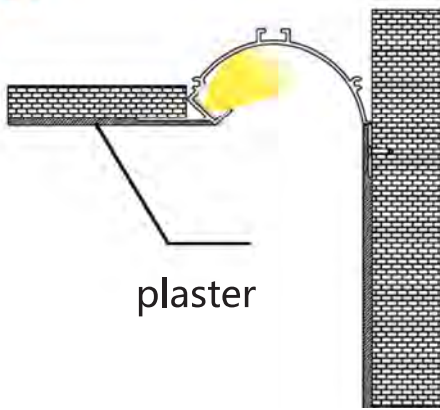

**YD-6826**

Material: AL6063-T5

Surface: black/white/silver

Pc cover option:

opal diffuser, transparent, frosted

Available length: 0.5-4m

YD-6826  
plastic end cap

**YD-9151**