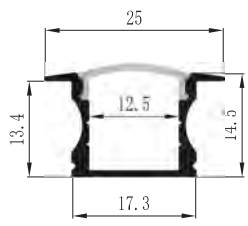

Aluminum Profile

YD-1201

YD-1202

Material: AL6063-T5
Surface: black/white/silver
Pc/PMMA Cover Option:
opal diffuser, transparent, frosted
Available length: 0.5-4m
YD-1201/1202: Pc Cover Option
YD-1303: PMMA Cover Option