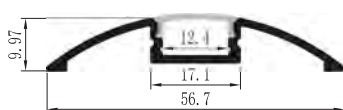

YD-2601

Material: AL6063-T5

Surface: black/white/silver

Pc cover option:

opal diffuser, transparent, frosted

Available length: 0.5-4m