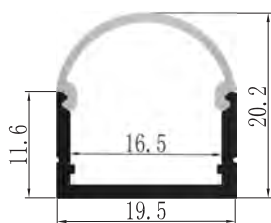

Aluminum Profile

YD-1608

Material: AL6063-T5

Surface: black/white/silver

Pc cover option:

opal diffuser, transparent, frosted

Available length: 0.5-4m

YD-1609