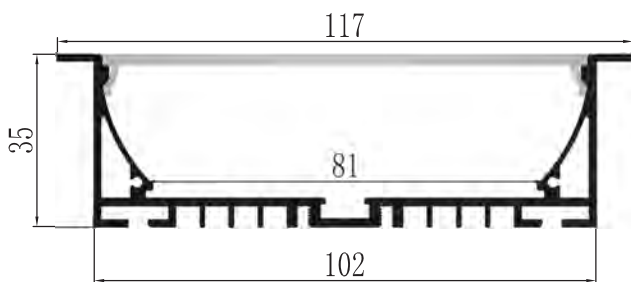

Aluminum Profile

YD-10235

Material: AL6063-T5

Surface: black/white/silver

Pc cover option:

opal diffuser, transparent, frosted

Available length: 0.5-4m

YD-11735