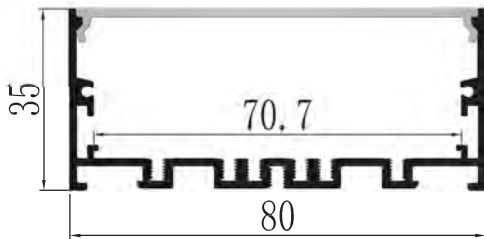

Aluminum Profile

YD-8035

Material: AL6063-T5

Surface: black/white/silver

Pc cover option:

opal diffuser, transparent, frosted

Available length: 0.5-4m

YD-9535