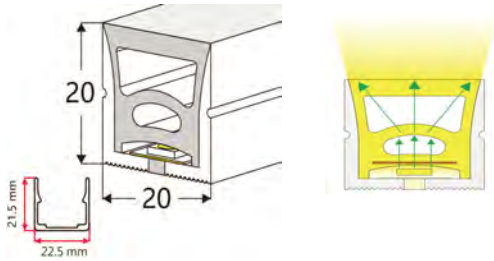

DIMENSIONS & WATERPROOF

PRODUCT SPECIFICATION

Dimension	5000mmx10mmx1.2mm
Chip density	120LED, 8.33mm LED pitch
Step LEDs	6LED(24V)/3LED(12V)
Step Length	6LED(24V)/3LED(12V)
Power(W)	3W 4.8W 7.2W 9.6W 12W/meter
Efficacy	115lm/W
Voltage(V)	DC24V/DC12V
Current(A/m)	0.5A(24V)/1A(12V)