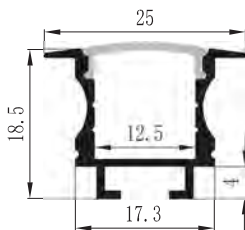

Aluminum Profile

YD-1207

Material: AL6063-T5

Surface: black/white/silver

Pc cover option:

opal diffuser, transparent, frosted

Available length: 0.5-4m