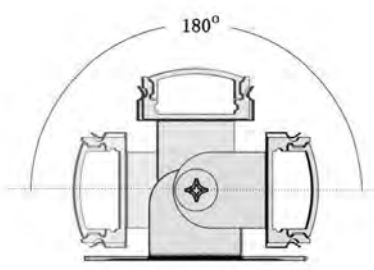

YD-1201/1202/1303
metal clip