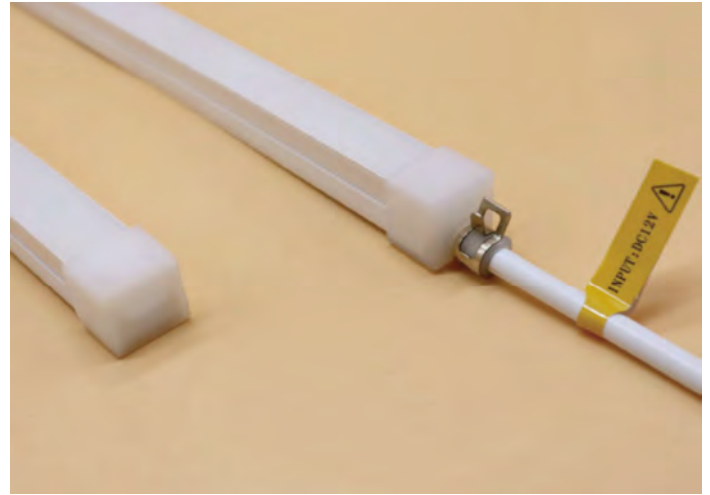

F2014 2835 120LEDs LED STRIP

- 2835 LED with broad luminous surface
- Self-encapsulated design offers optional 2100-10000K
- White lights and R/G/B/Y and others colourful lights for option
- High quality PCB, high thermal 3M adhesive
- Provide 1 BIN delivery