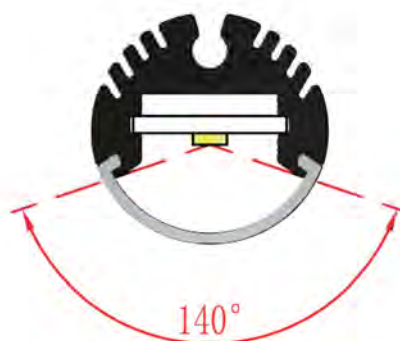

Aluminum Profile

YD-2020

Material: AL6063-T5

Surface: black/white/silver

Pc cover option:

opal diffuser, transparent, frosted

Available length: 0.5-6m