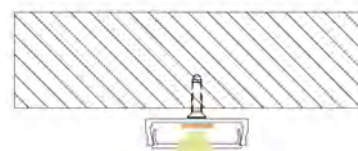

## YD-2308

Material: AL6063-T5  
 Surface: black/white/silver  
 Pc cover option:  
 opal diffuser, transparent, frosted  
 Available length: 0.5-4m

YD-2308 plastic end cap