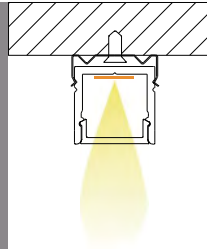

## Installation parts

Material: stainless steel  
 Color: true colors

**YD 2525**