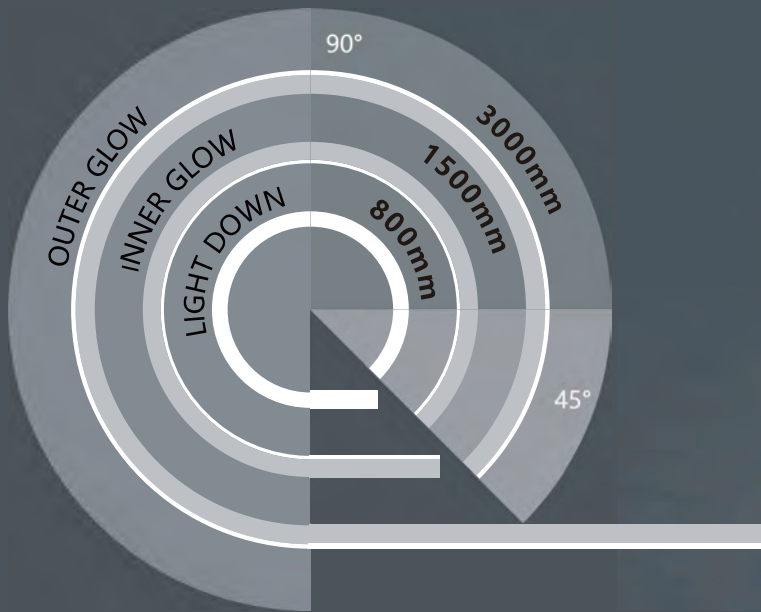

Aluminum Profile