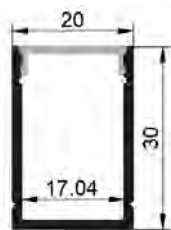

YD 2030

Aluminum Profile

Material: 6063-T5

Color: anodized silver available
another color can be customized

Weight: 0.3kg/m

Cover

Material: imported silica gel

Color: white

Weight: 0.03kg/m

End cap

Material: imported pc plastics

Installation parts

Material: stainless steel

Color: true colors