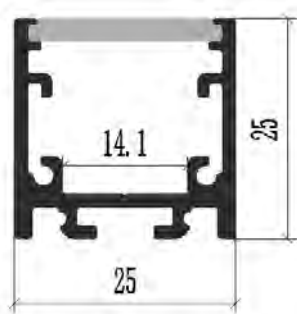

Aluminum Profile CE RoHS

New technology

Common processes

Aluminum Profile

Material: 6063-T5

Color: anodized silver available
another color can be customized

Weight: 0.456kg/m

Cover

Material: imported silica gel

Color: white

Weight: 0.05kg/m

End cap

Material: 6063-T5

Weight: 0.09Kg/m

Installation parts

Material: metal clip

YD 2525-R