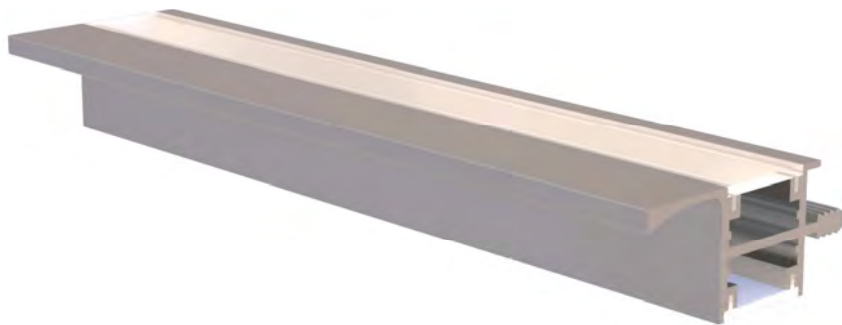

Aluminum profile

YD-3420

Material: AL6063-T5

Surface: black/white/silver

Pc cover option:

opal diffuser, transparent, frosted

Available length: 0.5-4m

YD-4319

Material: AL6063-T5

Surface: black/white/silver

Pc cover option:

opal diffuser, transparent, frosted

Available length: 0.5-4m