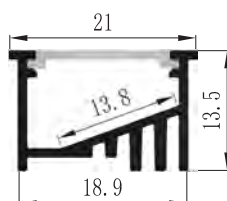

## YD-16

Material: AL6063-T5

Surface: black/white/silver

Pc cover option:

opal diffuser, transparent, frosted

Available length: 0.5-4m

YD-16 plastic end cap

YD-16 metal clip