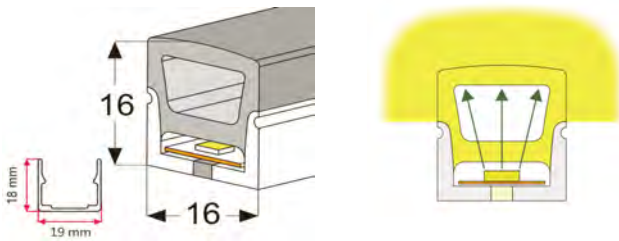

DIMENSIONS & WATERPROOF

PRODUCT SPECIFICATION

Dimension	5000mmx10mmx1.2mm
Chip density	120LED, 8.33mm LED pitch
Step LEDs	6LED(24V)/3LED(12V)
Step Length	6LED(24V)/3LED(12V)
Power(W)	3W 4.8W 7.2W 9.6W 12W/meter
Efficacy	115lm/W
Voltage(V)	DC24V/DC12V
Current(A/m)	0.5A(24V)/1A(12V)