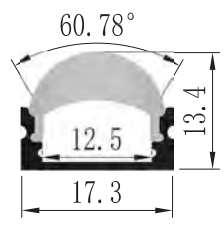

Aluminum Profile

YD-1302

Material: AL6063-T5

Surface: black/white/silver

Pc/PMMA Cover Option:

opal diffuser, transparent, frosted

Available length: 0.5-4m

YD-1204/1205: Pc Cover Option

YD-1302: PMMA Cover Option