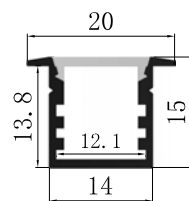

Aluminum Profile

YD-2015

Material: AL6063-T5

Surface: black/white/silver

Pc cover option:

opal diffuser, transparent, frosted

Available length: 0.5-4m