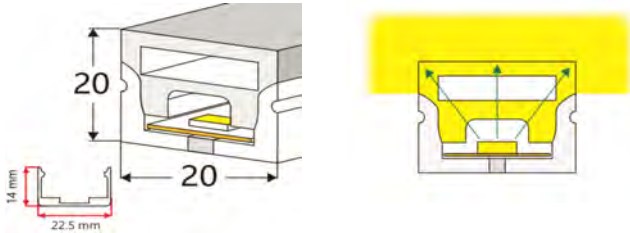

DIMENSIONS & WATERPROOF

PRODUCT SPECIFICATION

Dimension	5000mmx10mmx1.2mm
Chip density	120LED, 8.33mm LED pitch
Step LEDs	6LED(24V)/3LED(12V)
Step Length	6LED(24V)/3LED(12V)
Power(W)	3W 4.8W 7.2W 9.6W 12W/meter
Efficacy	115lm/W
Voltage(V)	DC24V/DC12V
Current(A/m)	0.5A(24V)/1A(12V)