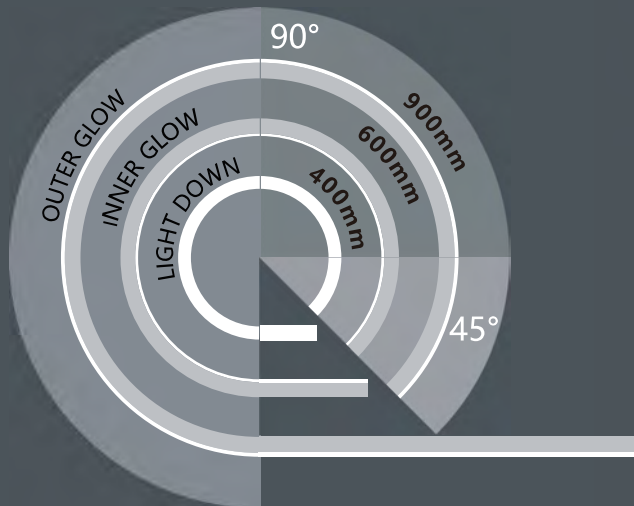

Aluminum Profile

CE RoHS