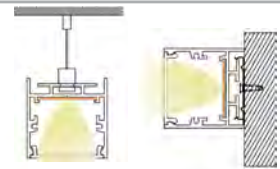

## YD-3523

Material: AL6063-T5  
 Surface: black/white/silver  
 Pc cover option:  
 opal diffuser, transparent, frosted  
 Available length: 0.5-4m

YD-3523 plastic end cap

YD-3523 spring clip

step:

YD-3535 black diffuser cover