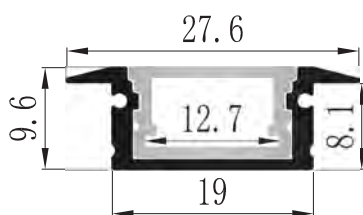

## YD-2810

YD-1910/2810 metal clip

YD-1910/2810 Aluminum bar

Material: AL6063-T5

Surface: black/white/silver

Pc cover option:

opal diffuser, transparent, frosted

Available length: 0.5-4m