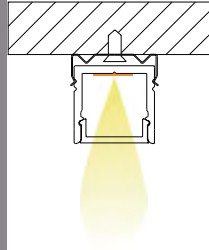

Aluminum Profile

Aluminum Profile

Material: 6063-T5

Color: anodized silver available
another color can be customized

Weight: 0.162kg/m

Cover

Material: imported pc plastics

Color: frosted, opal diffuser, transparent

Weight: 0.026kg/m

End cap

Material: imported pc plastics

Installation parts

Material: stainless steel

Color: true colors