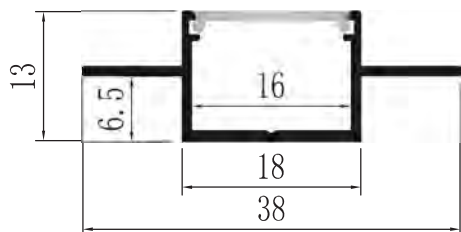

Material: AL6063-T5
Surface: black/white/silver

Pc cover option:

opal diffuser, transparent, frosted
Available length: 0.5-3m

YD-3813
plastic end cap