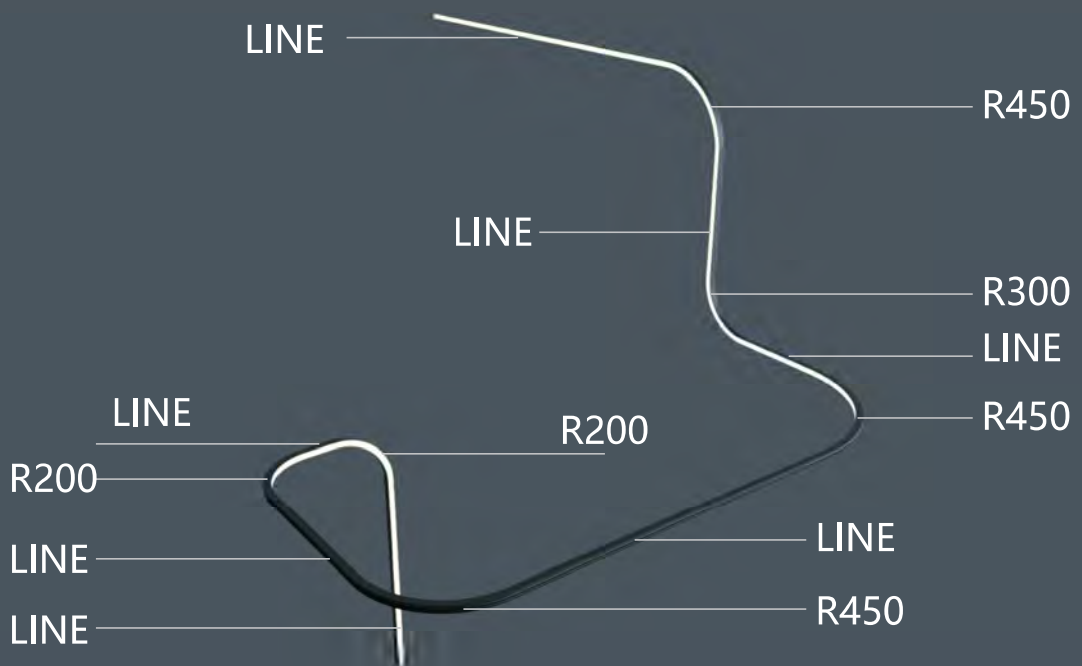

White module

Angle	Diameter	Arc length	Light out
90°	400mm	inside $\sim$ 275mm/outside $\sim$ 314mm	outer glow
90°	600mm	inside $\sim$ 432mm/outside $\sim$ 471mm	inner glow
90°	900mm	inside $\sim$ 667.5mm/outside $\sim$ 707mm	light down