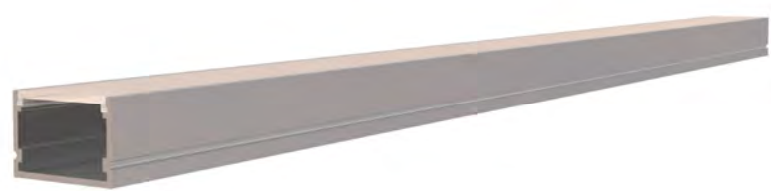

## YD-2005-1

YD-2005 plastic end cap

YD-2005-1 plastic end cap

YD-2005/2005-1 metal clip

Material: AL6063-T5  
 Surface: black/white/silver  
 Pc cover option:  
 opal diffuser, transparent, frosted  
 Available length: 0.5-4m