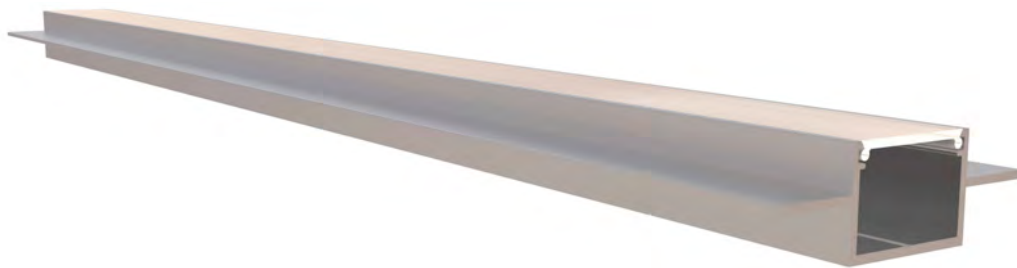

Aluminum Profile

YD-3813