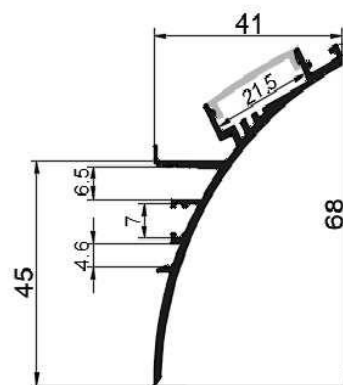

Installation parts

Material: 6063-5

Weight: 0.09kg/m