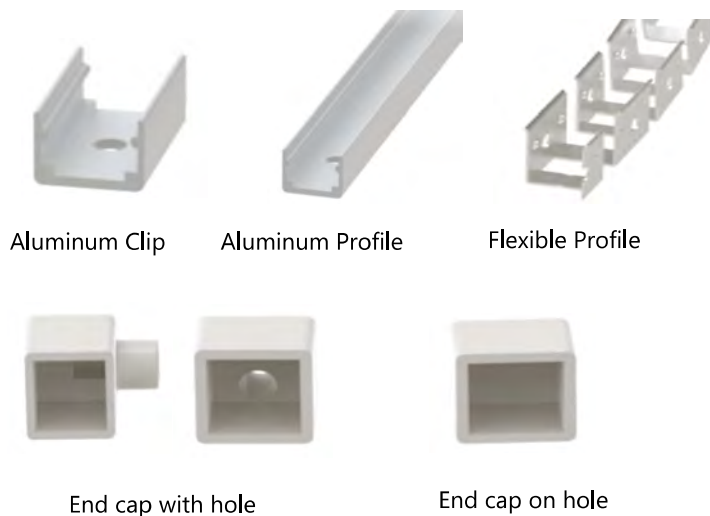

PRODUCT PHOTOMETRICS

CCT (K)	Watt/Lumen (W/lm/m)	Watt/Lumen (W/lm/m)	Watt/Lumen (W/lm/m)	Watt/Lumen (W/lm/m)	Watt/Lumen (W/lm/m)	CRI
2700K	3W/150lm	4.8W/240lm	6W/300lm	7.2W/360lm	9.6W/480lm	83/93
3000K	3W/165lm	4.8W/264lm	6W/330lm	7.2W/396lm	9.6W/528lm	83/93
3500K	3W/180lm	4.8W/288lm	6W/360lm	7.2W/432lm	9.6W/576lm	83/93
4000K	3W/195lm	4.8W/312lm	6W/390lm	7.2W/468lm	9.6W/624lm	83/93
6000K	3W/210lm	4.8W/336lm	6W/420lm	7.2W/504lm	9.6W/672lm	83/93