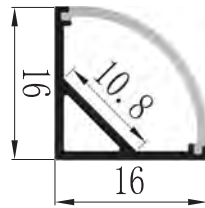

Aluminum Profile

CE RoHS

YD-1002

Material: AL6063-T5

Surface: black/white/silver

Pc cover option:

opal diffuser, transparent, frosted

Available length: 0.5-3m