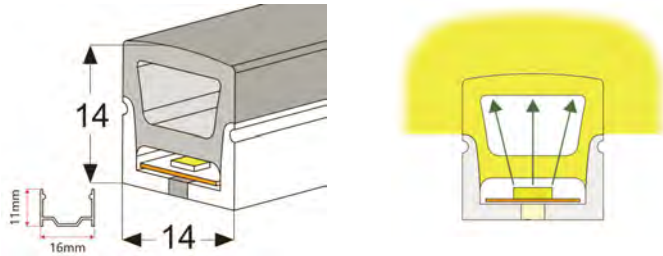

DIMENSIONS & WATERPROOF

PRODUCT SPECIFICATION

Dimension	5000mmx10mmx1.2mm
Chip density	120LED, 8.33mm LED pitch
Step LEDs	6LED(24V)/3LED(12V)
Step Length	6LED(24V)/3LED(12V)
Power(W)	3W 4.8W 7.2W 9.6W 12W/meter
Efficacy	115lm/W
Voltage(V)	DC24V/DC12V
Current(A/m)	0.5A(24V)/1A(12V)

PRODUCT PHOTOMETRICS

CCT (K)	Watt/Lumen (W/lm/m)	Watt/Lumen (W/lm/m)	Watt/Lumen (W/lm/m)	Watt/Lumen (W/lm/m)	Watt/Lumen (W/lm/m)	CRI
2700K	3W/150lm	4.8W/240lm	7.2W/360lm	9.6W/480lm	12W/600lm	83/93
3000K	3W/165lm	4.8W/264lm	7.2W/396lm	9.6W/528lm	12W/660lm	83/93
3500K	3W/180lm	4.8W/288lm	7.2W/432lm	9.6W/576lm	12W/720lm	83/93
4000K	3W/195lm	4.8W/312lm	7.2W/468lm	9.6W/624lm	12W/780lm	83/93
6000K	3W/210lm	4.8W/336lm	7.2W/504lm	9.6W/672lm	12W/840lm	83/93