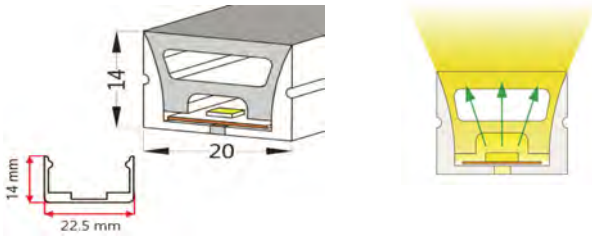

DIMENSIONS & WATERPROOF

PRODUCT SPECIFICATION

Dimension	5000mmx10mmx1.2mm
Chip density	120LED, 8.33mm LED pitch
Step LEDs	6LED(24V)/3LED(12V)
Step Length	6LED(24V)/3LED(12V)
Power(W)	3W 4.8W 7.2W 9.6W 12W/meter
Efficacy	115lm/W
Voltage(V)	DC24V/DC12V
Current(A/m)	0.5A(24V)/1A(12V)