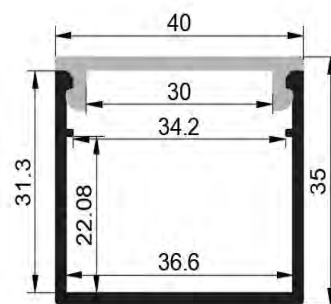

YD box-01

Brief introduction

Driver box

Material: AL6063-T5

end cap: PC plastic

Characteristic

1、 Easy installation as the right pictures

2、 Customised length available