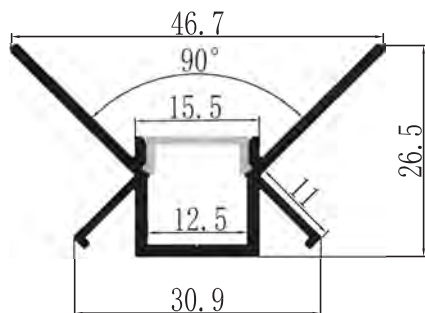

Aluminum Profile

YD-4615

Material: AL6063-T5

Surface: black/white/silver

Pc cover option:

opal diffuser, transparent, frosted

Available length: 0.5-4m

Double side working together with the plaster or dry wall can be fixed by screw.