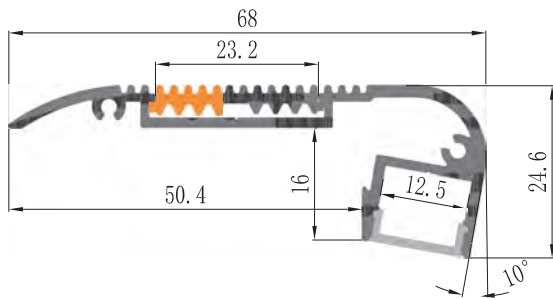

Aluminum profile

YD-6725

Material: AL6063-T5

Surface: black/white/silver

Pc cover option:

opal diffuser, transparent, frosted

Available length: 0.5-4m