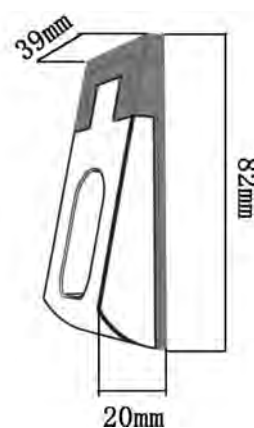

Material: AL6063-T5

Surface: black/white/silver

Pc cover option:

opal diffuser, transparent, frosted

Available length: 0.5-4m