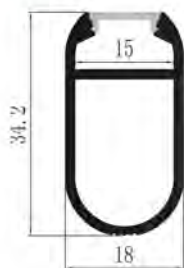

YD-3518

YD-3518 metal end cap