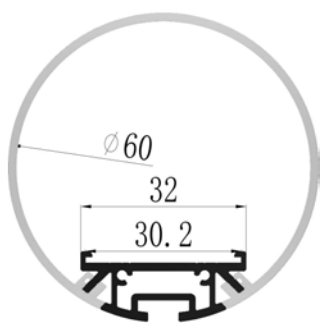

Aluminum Profile

YD-60

Material: AL6063-T5

Surface: black/white/silver

Pc cover option:

opal diffuser, transparent, frosted

Available length: 0.5-6m

YD-120