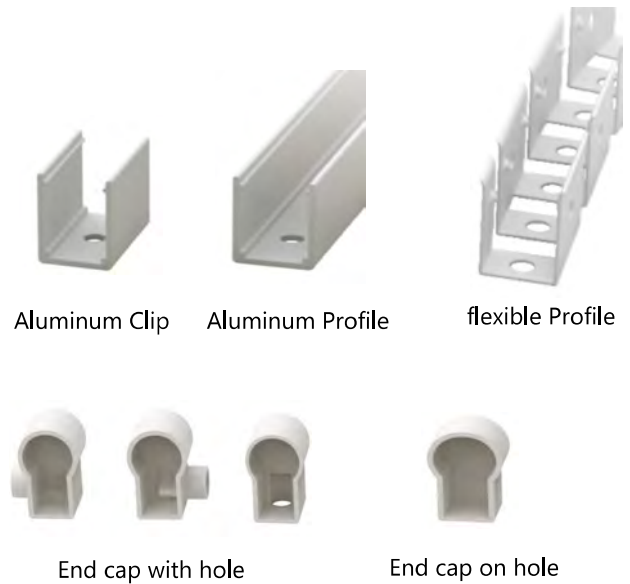

PRODUCT PHOTOMETRICS

CCT (K)	Watt/Lumen (W/lm/m)	Watt/Lumen (W/lm/m)	Watt/Lumen (W/lm/m)	Watt/Lumen (W/lm/m)	Watt/Lumen (W/lm/m)	CRI
2700K	3W/150lm	4.8W/240lm	7.2W/360lm	9.6W/480lm	12W/600lm	83/93
3000K	3W/165lm	4.8W/264lm	7.2W/396lm	9.6W/528lm	12W/660lm	83/93
3500K	3W/180lm	4.8W/288lm	7.2W/432lm	9.6W/576lm	12W/720lm	83/93
4000K	3W/195lm	4.8W/312lm	7.2W/468lm	9.6W/624lm	12W/780lm	83/93
6000K	3W/210lm	4.8W/336lm	7.2W/504lm	9.6W/672lm	12W/840lm	83/93