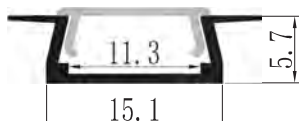

YD-1104-1

YD-1104/1104-1
plastic end cap