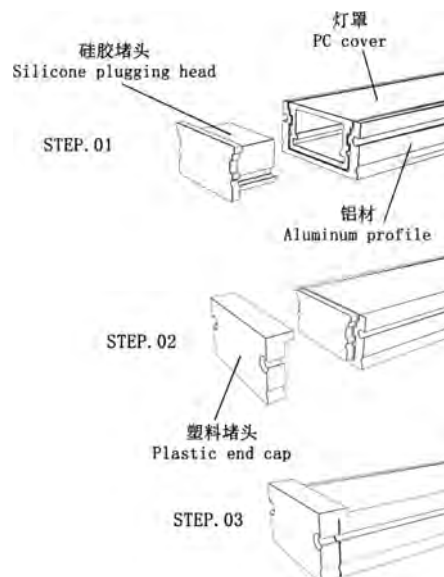

## YD-2810

YD-1910/2810 metal clip

YD-1910/2810 Aluminum bar

Material: AL6063-T5

Surface: black/white/silver

Pc cover option:

opal diffuser, transparent, frosted

Available length: 0.5-4m