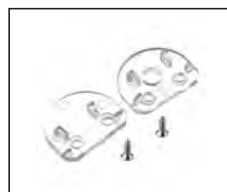

YD-01-1 plastic end cap