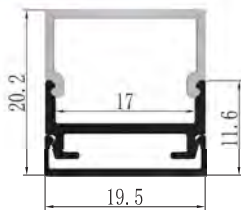

Aluminum Profile

YD-1602

Material: AL6063-T5

Surface: black/white/silver

Pc/PMMA Cover Option:

opal diffuser, transparent, frosted

Available length: 0.5-4m

YD-1601/1602: Pc Cover Option

YD-1304: PMMA Cover Option

STEP: