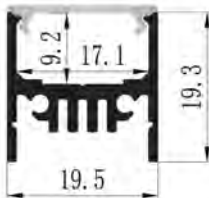

YD-1919

Material: AL6063-T5

Surface: black/white/silver

Pc/PMMA Cover Option:

opal diffuser, transparent, frosted

Available length: 0.5-4m

YD-1919: Pc Cover Option

YD-1919-10°/30°/60°: PMMA Cover Option

YD-1919/10°/30°/60° plastic end cap