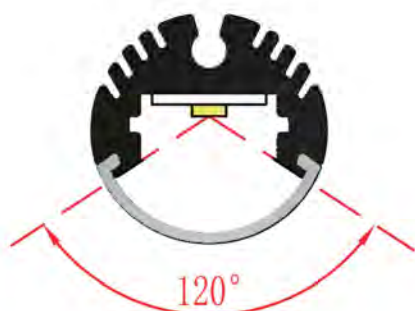

Aluminum Profile

YD-2020

Material: AL6063-T5

Surface: black/white/silver

Pc cover option:

opal diffuser, transparent, frosted

Available length: 0.5-6m