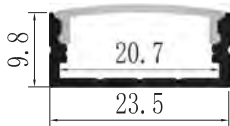

## YD-2002

Pc cover option:

opal diffuser, transparent, frosted

Available length: 0.5-4m

YD-2001  
plastic end cap

YD-2002  
plastic end cap

YD-2001/2002  
plastic clip

YD-2001/2002  
metal clip