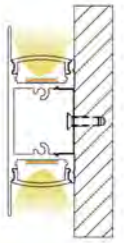

Aluminum Profile

CE RoHS

Material: AL6063-T5

Surface: black/white/silver

Pc cover option:

opal diffuser, transparent, frosted

Available length: 0.5-4m

YD-1402

Material: AL6063-T5

Surface: black/white/silver

Pc cover option:

opal diffuser, transparent, frosted

Available length: 0.5-4m

YD-1403

Material: AL6063-T5

Surface: black/white/silver

Pc cover option:

opal diffuser, transparent, frosted

Available length: 0.5-4m

YD-4290