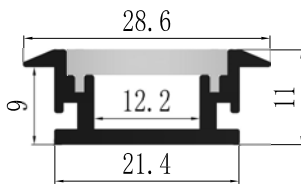

YD-2610

Material: AL6063-T5

Surface: black/white/silver

Pc cover option:

opal diffuser, transparent, frosted

Available length: 0.5-4m

YD-2126

FOR IP65