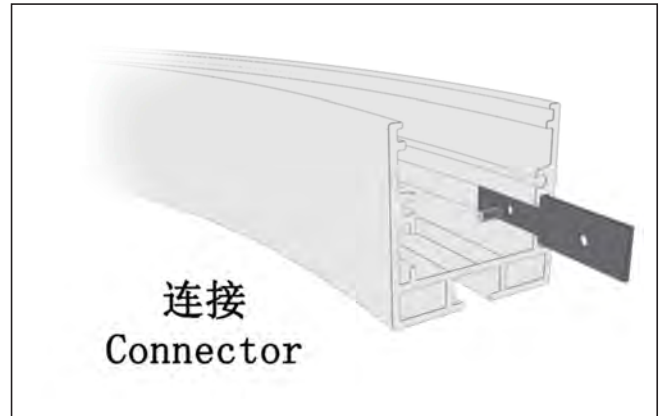

**YD-3535-R**

Material: AL6060-T5  
 Surface: black/white/silver  
 Pc cover option:  
 opal diffuser, transparent, frosted  
 Available length:  
 D600/D900/1200/D1800/D2500

YD-3535-R  
Silicone cover

suspended  
wire