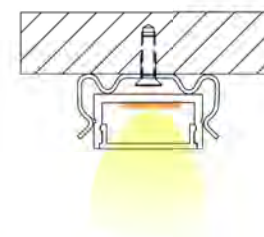

Aluminum Profile

Material: AL6063-T5
Surface: black/white/silver
Pc cover option:
opal diffuser, transparent, frosted
Available length: 0.5-4m

YD-2405

YD-2010

Material: AL6063-T5
Surface: black/white/silver
Pc cover option:
opal diffuser, transparent, frosted
Available length: 0.5-4m