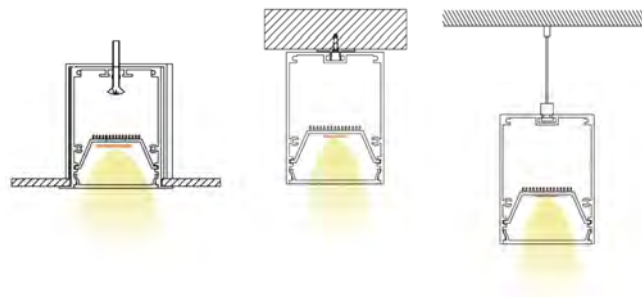

Aluminum Profile

CE RoHS