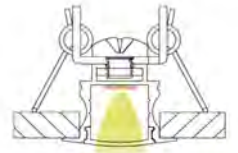

Aluminum Profile