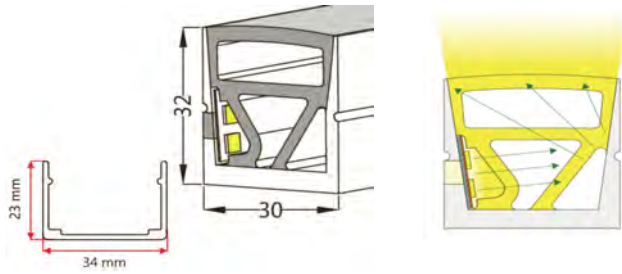

DIMENSIONS & WATERPROOF

PRODUCT SPECIFICATION

Dimension	5000mmx12mmx1.2mm
Chip density	240LED, 8.33mm LED pitch
Step LEDs	12LED(24V)
Step Length	12LED(24V)
Power(W)	3W 4.8W 7.2W 9.6W 12W 14.4W/meter
Efficacy	115lm/W
Voltage(V)	DC24V/DC12V
Current(A/m)	0.5A(24V)/1A(12V)