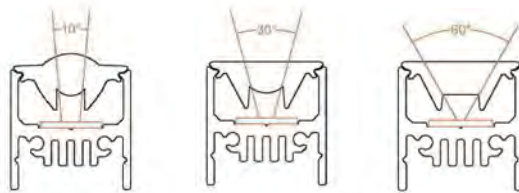

## YD-1919-60°

YD-1919/10°/30°/60° magnet

YD-1919/10°/30°/60° metal clip

It comes with regular lampshades and special ones at 10, 30 and 60 degrees. Equipped with magnetic clip.