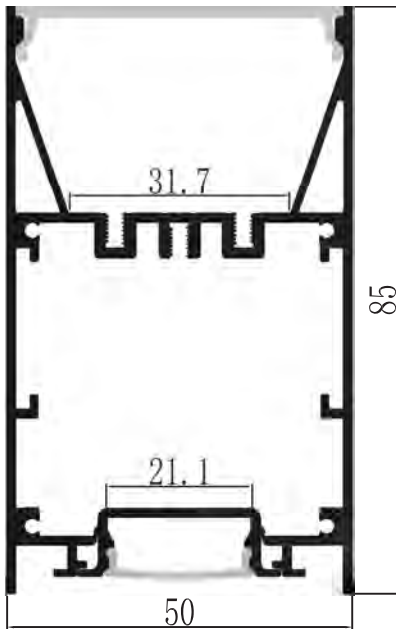

Aluminum Profile

YD-5085

Material: AL6063-T5

Surface: black/white/silver

Pc cover option:

opal diffuser, transparent, frosted

Available length: 0.5-4m