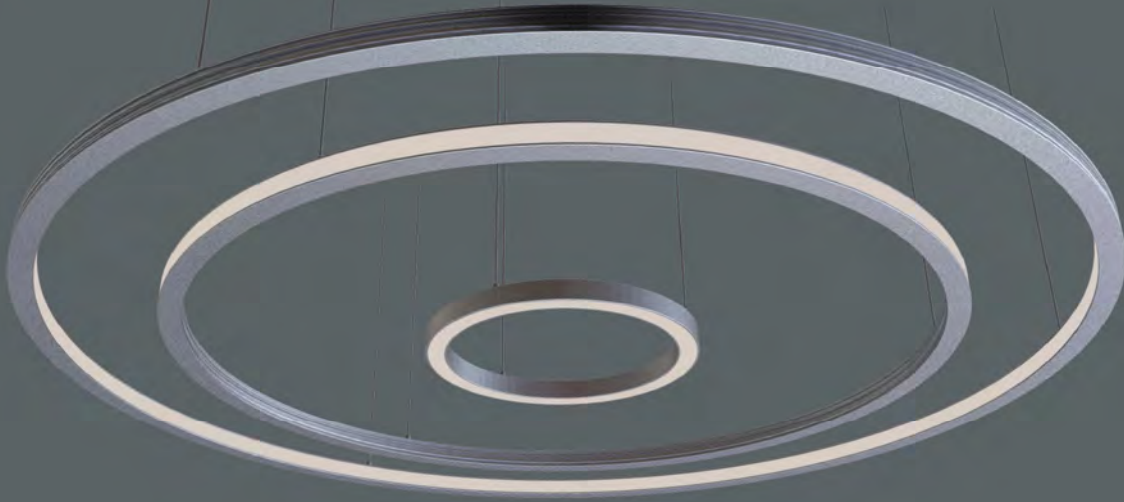

Aluminum Profile CE RoHS

New technology

Common processes