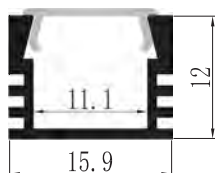

YD-1103-1

YD-1103
plastic end cap