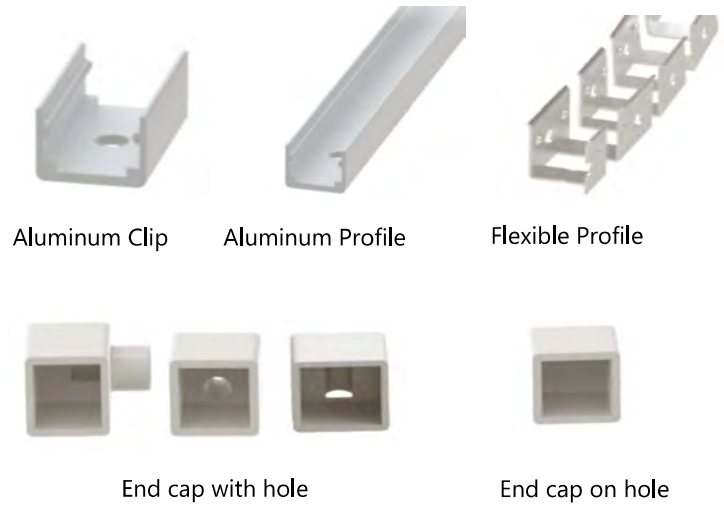

PRODUCT PHOTOMETRICS

CCT (K)	Watt/Lumen (W/lm/m)	Watt/Lumen (W/lm/m)	Watt/Lumen (W/lm/m)	Watt/Lumen (W/lm/m)	Watt/Lumen (W/lm/m)	CRI
2700K	3W/150lm	4.8W/240lm	7.2W/360lm	9.6W/480lm	12W/600lm	83/93
3000K	3W/165lm	4.8W/264lm	7.2W/396lm	9.6W/528lm	12W/660lm	83/93
3500K	3W/180lm	4.8W/288lm	7.2W/432lm	9.6W/576lm	12W/720lm	83/93
4000K	3W/195lm	4.8W/312lm	7.2W/468lm	9.6W/624lm	12W/780lm	83/93
6000K	3W/210lm	4.8W/336lm	7.2W/504lm	9.6W/672lm	12W/840lm	83/93