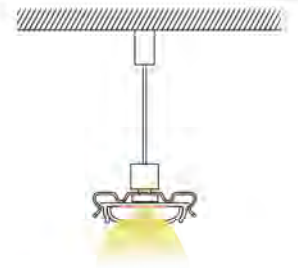

Aluminum Profile

CE RoHS