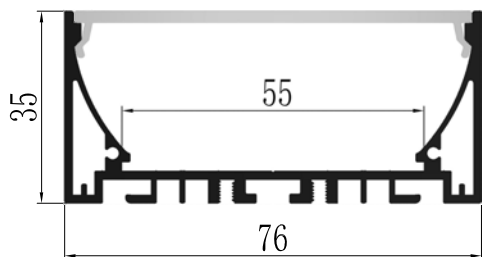

Aluminum Profile

YD-7635

YD-9135

Material: AL6063-T5

Surface: black/white/silver

Pc cover option:

opal diffuser, transparent, frosted

Available length: 0.5-4m