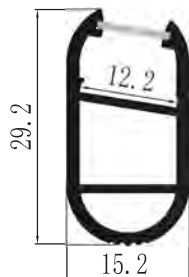

Aluminum Profile

YD-1401

YD-1401 plastic end cap