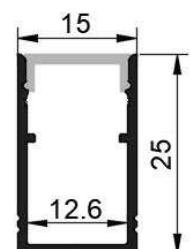

Aluminum Profile

Aluminum Profile

Material: 6063-T5

Color: anodized silver available
another color can be customized

Weight: 0.162kg/m

Cover

Material: imported pc plastics

Color: frosted, opal diffuser, transparent

Weight: 0.026kg/m

End cap

Material: imported pc plastics

Installation parts

Material: stainless steel

Color: true colors

YD 1516

Aluminum Profile

Material: 6063-T5

Color: anodized silver available
another color can be customized

Weight: 0.23kg/m

Cover

Material: imported pc plastics

Color: frosted, opal diffuser, transparent

Weight: 0.026kg/m

End cap

Material: imported pc plastics

Installation parts

Material: stainless steel

Color: true colors

YD 1525