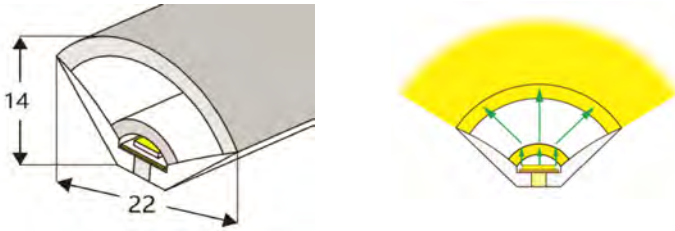

DIMENSIONS & WATERPROOF

PRODUCT SPECIFICATION

Dimension	5000mmx5mmx1.2mm
Chip density	120LED, 8.33mm LED pitch
Step LEDs	12LED(24V)
Step Length	12LED(24V)
Power(W)	3W 4.8W 6W 7.2W 9.6W/meter
Efficacy	115lm/W
Voltage(V)	DC24V/DC12V
Current(A/m)	0.5A(24V)/1A(12V)

PRODUCT PHOTOMETRICS

CCT (K)	Watt/Lumen (W/lm/m)	Watt/Lumen (W/lm/m)	Watt/Lumen (W/lm/m)	Watt/Lumen (W/lm/m)	Watt/Lumen (W/lm/m)	CRI
2700K	3W/150lm	4.8W/240lm	6W/300lm	7.2W/360lm	9.6W/480lm	83/93
3000K	3W/165lm	4.8W/264lm	6W/330lm	7.2W/396lm	9.6W/528lm	83/93
3500K	3W/180lm	4.8W/288lm	6W/360lm	7.2W/432lm	9.6W/576lm	83/93
4000K	3W/195lm	4.8W/312lm	6W/390lm	7.2W/468lm	9.6W/624lm	83/93
6000K	3W/210lm	4.8W/336lm	6W/420lm	7.2W/504lm	9.6W/672lm	83/93