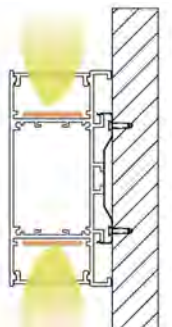

YD-1403 plastic end cap

YD-1403 metal clip

Material: AL6063-T5

Surface: black/white/silver

Pc cover option:

opal diffuser, transparent, frosted

Available length: 0.5-4m

**YD-4290**