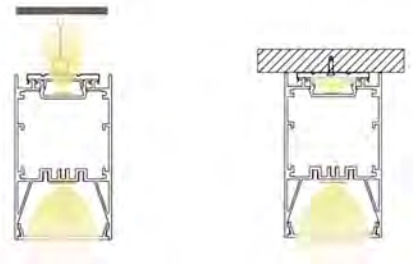

Aluminum Profile