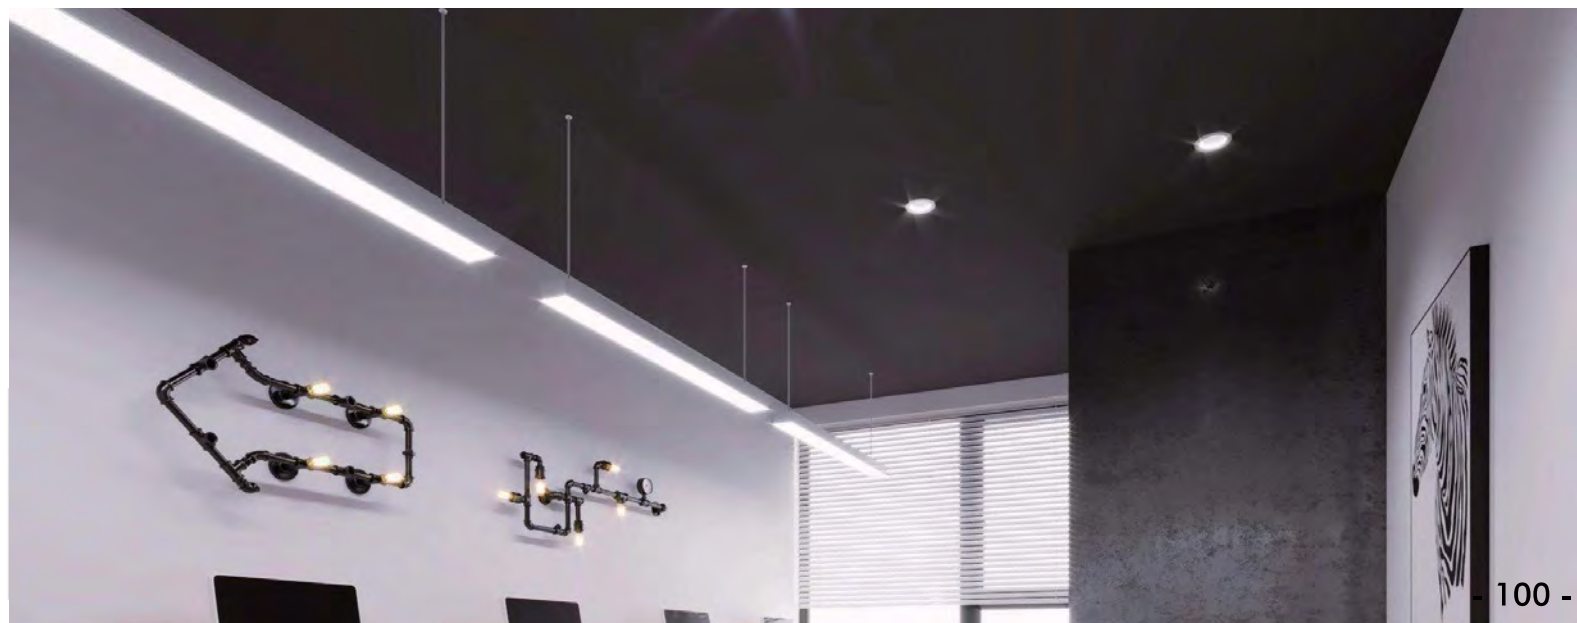

YD-5532/5550  
metal clip

suspended  
wire