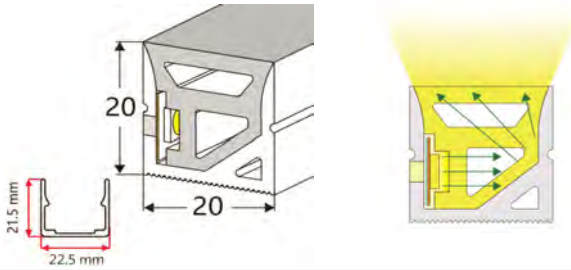

DIMENSIONS & WATERPROOF

PRODUCT SPECIFICATION

Dimension	5000mmx10mmx1.2mm
Chip density	120LED, 8.33mm LED pitch
Step LEDs	6LED(24V)/3LED(12V)
Step Length	6LED(24V)/3LED(12V)
Power(W)	3W 4.8W 7.2W 9.6W 12W/meter
Efficacy	115lm/W
Voltage(V)	DC24V/DC12V
Current(A/m)	0.5A(24V)/1A(12V)