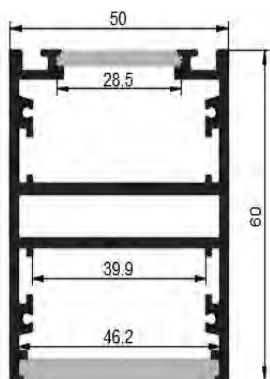

Installation parts

Material: metla clip