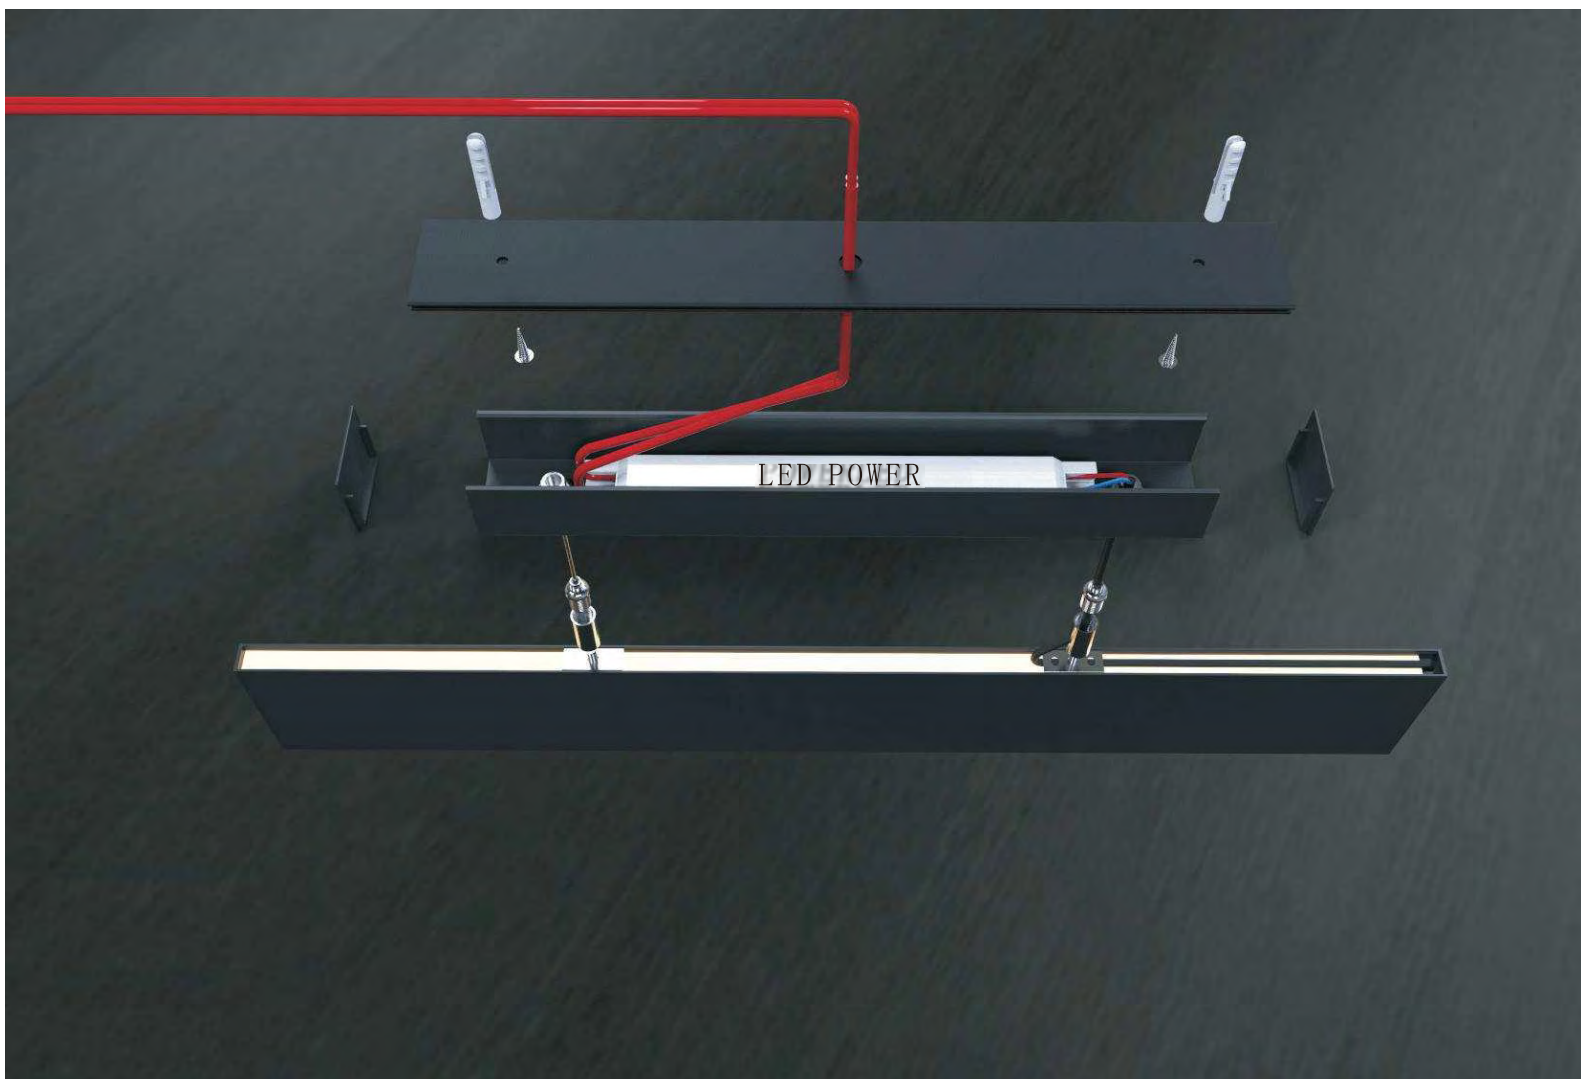

Aluminum Profile