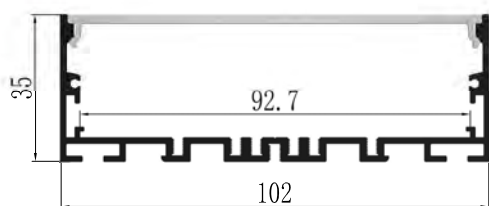

Aluminum Profile

YD-10236

Material: AL6063-T5

Surface: black/white/silver

Pc cover option:

opal diffuser, transparent, frosted

Available length: 0.5-4m

YD-11736