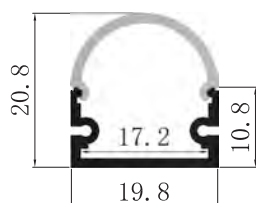

YD-2019

Material: AL6063-T5

Surface: black/white/silver

Pc cover option:

opal diffuser, transparent, frosted

Available length: 0.5-3m