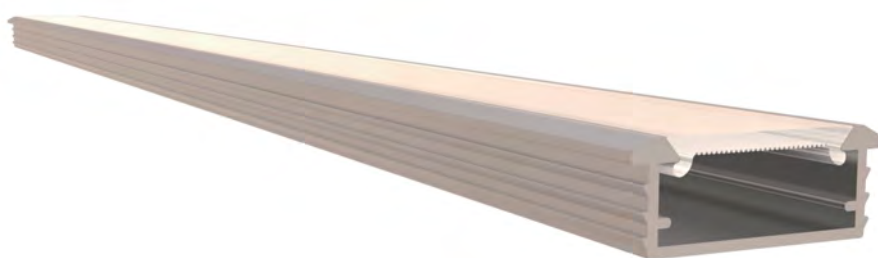

## YD-3813

Material: AL6063-T5  
Surface: black/white/silver

Pc cover option:

opal diffuser, transparent, frosted  
Available length: 0.5-3m

YD-3813  
plastic end cap