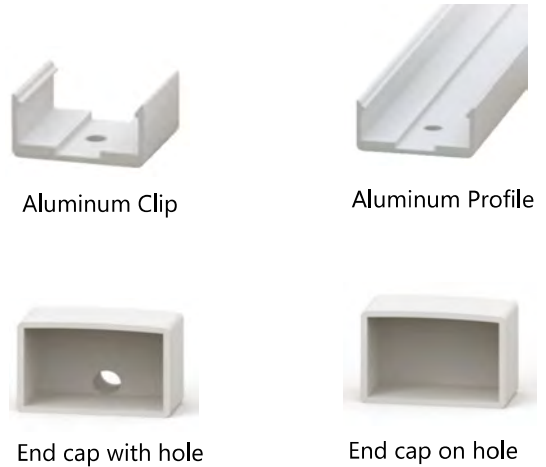

PRODUCT PHOTOMETRICS

CCT (K)	Watt/Lumen (W/lm/m)	Watt/Lumen (W/lm/m)	Watt/Lumen (W/lm/m)	Watt/Lumen (W/lm/m)	Watt/Lumen (W/lm/m)	CRI
2700K	3W/150lm	4.8W/240lm	7.2W/360lm	9.6W/480lm	12W/600lm	83/93
3000K	3W/165lm	4.8W/264lm	7.2W/396lm	9.6W/528lm	12W/660lm	83/93
3500K	3W/180lm	4.8W/288lm	7.2W/432lm	9.6W/576lm	12W/720lm	83/93
4000K	3W/195lm	4.8W/312lm	7.2W/468lm	9.6W/624lm	12W/780lm	83/93
6000K	3W/210lm	4.8W/336lm	7.2W/504lm	9.6W/672lm	12W/840lm	83/93