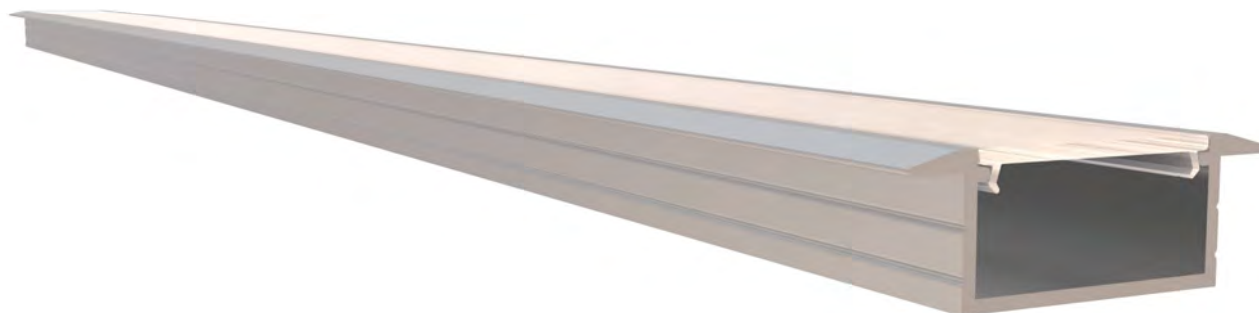

Aluminum Profile

YD-2308

Material: AL6063-T5
Surface: black/white/silver
Pc cover option:
opal diffuser, transparent, frosted
Available length: 0.5-4m