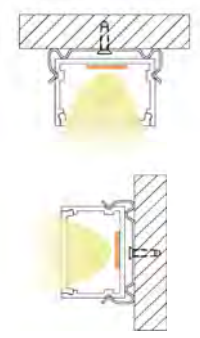

## YD-2005-1

YD-2005 plastic end cap

YD-2005-1 plastic end cap

YD-2005/2005-1 metal clip

Material: AL6063-T5  
 Surface: black/white/silver  
 Pc cover option:  
 opal diffuser, transparent, frosted  
 Available length: 0.5-4m