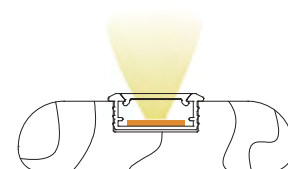

## YD-3813

Material: AL6063-T5  
Surface: black/white/silver

Pc cover option:

opal diffuser, transparent, frosted  
Available length: 0.5-3m

YD-3813  
plastic end cap