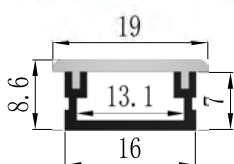

Aluminum Profile

YD-1610

YD-1612

YD-1610-1

YD-1612-1

Material: AL6063-T5

Surface: black/white/silver

Pc cover option:

opal diffuser, transparent, frosted

Available length: 0.5-4m

FOR IP65