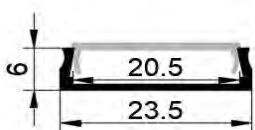

Aluminum Profile

YD-2308

Material: AL6063-T5
Surface: black/white/silver
Pc cover option:
opal diffuser, transparent, frosted
Available length: 0.5-4m

YD-2406

Material: AL6063-T5
Surface: black/white/silver
Pc cover option:
opal diffuser, transparent, frosted
Available length: 0.5-4m