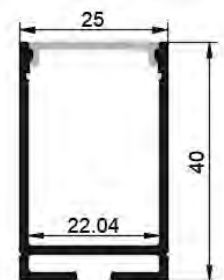

Aluminum Profile

Aluminum Profile

Material: 6063-T5
Color: anodized silver available
another color can be customized
Weight: 0.3kg/m

Cover

Material: imported pc plastics
Color: frosted, opal diffuser, transparent
Weight: 0.03kg/m

End cap

Material: imported pc plastics

Installation parts

Material: stainless steel
Color: true colors

YD 2525

Aluminum Profile

Material: 6063-T5
Color: anodized silver available
another color can be customized
Weight: 0.47kg/m

Cover

Material: imported pc plastics
Color: frosted, opal diffuser, transparent
Weight: 0.03kg/m

End cap

Material: imported pc plastics

Installation parts

Material: stainless steel
Color: true colors

YD 2540