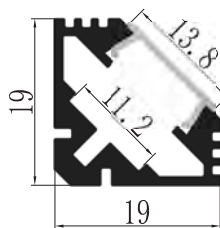

YD-1101-1

YD-1101/1101-1
plastic end cap