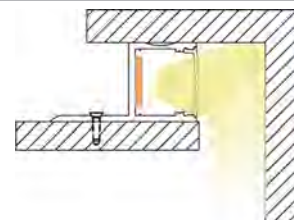

YD-2009 plastic end cap