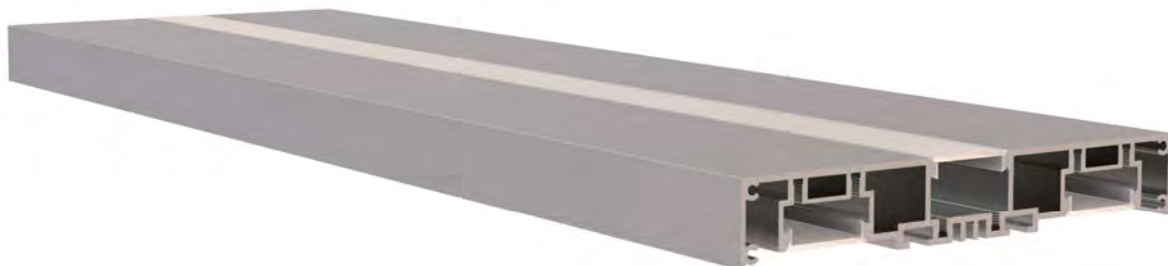

Aluminum Profile

YD-15023