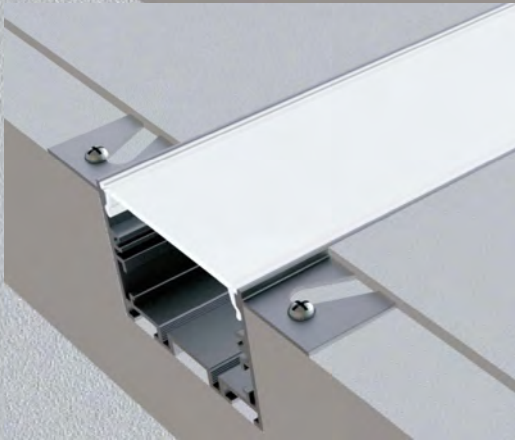

Aluminum Profile

YD 9035-T

Aluminum Profile

Material: 6063-T5

Color: anodized silver available
another color can be customized

Weight: 0.8kg/m

Cover

Material: imported pc plastics

Color: frosted, opal diffuser transparent

Weight: 0.1Kg/m

End cap

Material: 6063-5