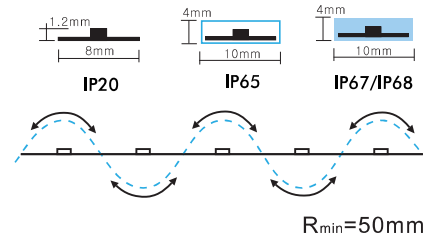

PRODUCT PHOTOMETRICS

CCT (K)	Watt/Lumen (W/lm/m)	Watt/Lumen (W/lm/m)	Watt/Lumen (W/lm/m)	Watt/Lumen (W/lm/m)	Watt/Lumen (W/lm/m)	Watt/Lumen (W/lm/m)	CRI
2700K	3W/240lm	4.8W/384lm	7.2W/576lm	9.6W/768lm	12W/960lm	14.4W/1152lm	83/93
3000K	3W/255lm	4.8W/405lm	7.2W/612lm	9.6W/816lm	12W/1020lm	14.4W/1224lm	83/93
3500K	3W/261lm	4.8W/418lm	7.2W/626lm	9.6W/835lm	12W/1044lm	14.4W/1252lm	83/93
4000K	3W/270lm	4.8W/432lm	7.2W/648lm	9.6W/864lm	12W/1080lm	14.4W/1296lm	83/93
6000K	3W/285lm	4.8W/456lm	7.2W/684lm	9.6W/912lm	12W/1140lm	14.4W/1638lm	83/93