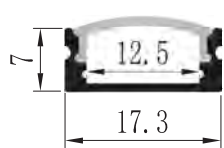

Aluminum Profile

YD-1205

Material: AL6063-T5

Surface: black/white/silver

Pc/PMMA Cover Option:

opal diffuser, transparent, frosted

Available length: 0.5-4m

YD-1204/1205: Pc Cover Option

YD-1302: PMMA Cover Option