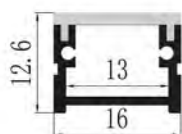

Aluminum Profile

YD-1610

YD-1612

YD-1610-1

YD-1612-1

Material: AL6063-T5

Surface: black/white/silver

Pc cover option:

opal diffuser, transparent, frosted

Available length: 0.5-4m

FOR IP65