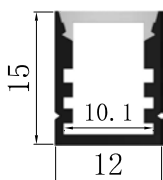

YD-1215

YD-1415

YD-1208
plastic end cap

YD-1407
plastic end cap

YD-1215
plastic end cap

YD-1415
plastic end cap