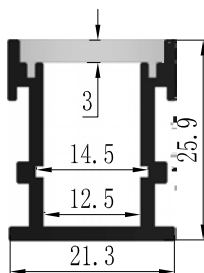

YD-2126

YD-2610 plastic end cap