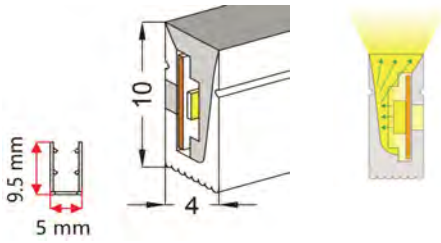

DIMENSIONS & WATERPROOF

PRODUCT SPECIFICATION

Dimension	5000mmx5mmx1.2mm
Chip density	120LED, 8.33mm LED pitch
Step LEDs	6LED(24V)
Step Length	6LED(24V)
Power(W)	3W 4.8W 6W 7.2W 9.6W/meter
Efficacy	115lm/W
Voltage(V)	DC24V/DC12V
Current(A/m)	0.5A(24V)/1A(12V)

PRODUCT PHOTOMETRICS

CCT (K)	Watt/Lumen (W/lm/m)	Watt/Lumen (W/lm/m)	Watt/Lumen (W/lm/m)	Watt/Lumen (W/lm/m)	Watt/Lumen (W/lm/m)	CRI
2700K	3W/150lm	4.8W/240lm	6W/300lm	7.2W/360lm	9.6W/480lm	83/93
3000K	3W/165lm	4.8W/264lm	6W/330lm	7.2W/396lm	9.6W/528lm	83/93
3500K	3W/180lm	4.8W/288lm	6W/360lm	7.2W/432lm	9.6W/576lm	83/93
4000K	3W/195lm	4.8W/312lm	6W/390lm	7.2W/468lm	9.6W/624lm	83/93
6000K	3W/210lm	4.8W/336lm	6W/420lm	7.2W/504lm	9.6W/672lm	83/93