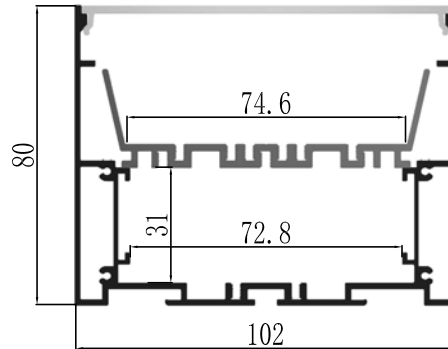

Material: AL6063-T5

Surface: black/white/silver

Pc cover option:

opal diffuser, transparent, frosted

Available length: 0.5-4m