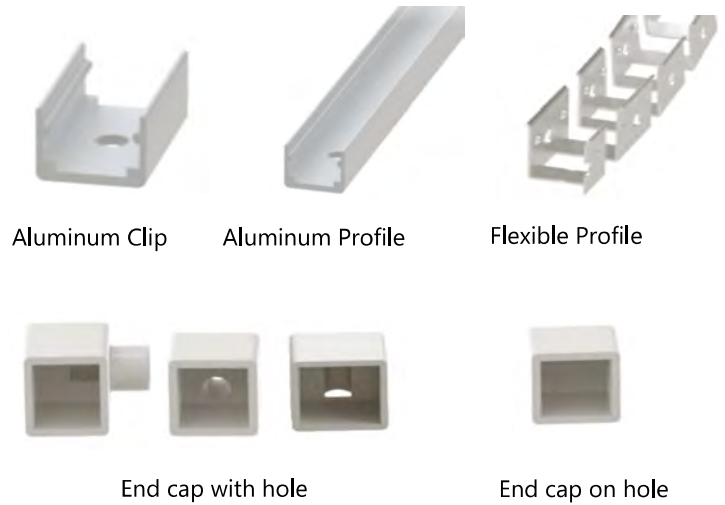

PRODUCT PHOTOMETRICS

CCT (K)	Watt/Lumen (W/lm/m)	Watt/Lumen (W/lm/m)	Watt/Lumen (W/lm/m)	Watt/Lumen (W/lm/m)	Watt/Lumen (W/lm/m)	CRI
2700K	3W/150lm	4.8W/240lm	7.2W/360lm	9.6W/480lm	12W/600lm	83/93
3000K	3W/165lm	4.8W/264lm	7.2W/396lm	9.6W/528lm	12W/660lm	83/93
3500K	3W/180lm	4.8W/288lm	7.2W/432lm	9.6W/576lm	12W/720lm	83/93
4000K	3W/195lm	4.8W/312lm	7.2W/468lm	9.6W/624lm	12W/780lm	83/93
6000K	3W/210lm	4.8W/336lm	7.2W/504lm	9.6W/672lm	12W/840lm	83/93