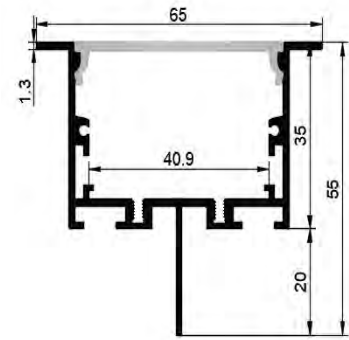

End cap

Material: 6063-5