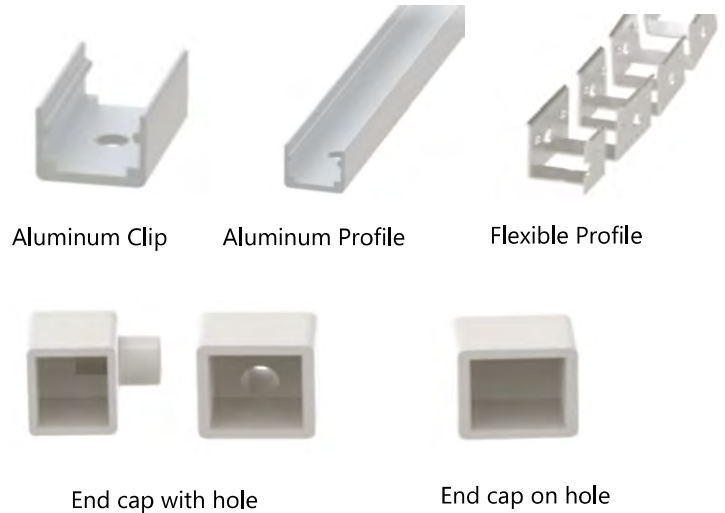

PRODUCT PHOTOMETRICS

CCT (K)	Watt/Lumen (W/lm/m)	Watt/Lumen (W/lm/m)	Watt/Lumen (W/lm/m)	Watt/Lumen (W/lm/m)	Watt/Lumen (W/lm/m)	CRI
2700K	3W/150lm	4.8W/240lm	7.2W/360lm	9.6W/480lm	12W/600lm	83/93
3000K	3W/165lm	4.8W/264lm	7.2W/396lm	9.6W/528lm	12W/660lm	83/93
3500K	3W/180lm	4.8W/288lm	7.2W/432lm	9.6W/576lm	12W/720lm	83/93
4000K	3W/195lm	4.8W/312lm	7.2W/468lm	9.6W/624lm	12W/780lm	83/93
6000K	3W/210lm	4.8W/336lm	7.2W/504lm	9.6W/672lm	12W/840lm	83/93