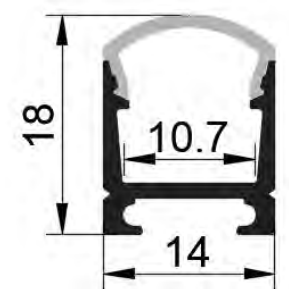

### Installation parts

Material: metal clip

Magnet

YD-1414

YD-1414-1

YD-1414-2

Snap-in type