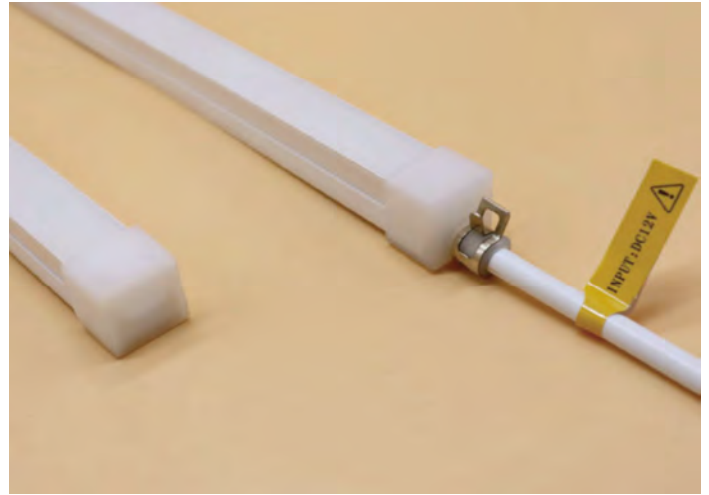

F2020B 2835 120LEDs LED STRIP

- 2835 LED with broad luminous surface
- Self-encapsulated design offers optional 2100-10000K
- White lights and R/G/B/Y and others colourful lights for option
- High quality PCB, high thermal 3M adhesive
- Provide 1 BIN delivery