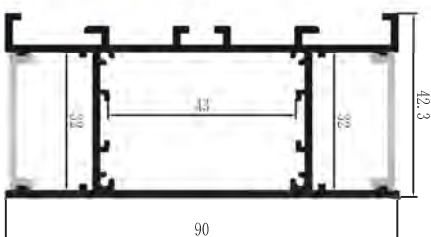

YD-4290 plastic end cap