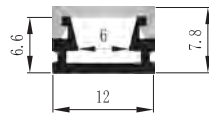

YD-07

YD-08

Material: AL6063-T5

Surface: black/white/silver

Pc cover option:

opal diffuser, transparent, frosted

Available length: 0.5-3m