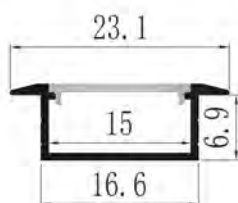

Aluminum Profile

YD-2308

Material: AL6063-T5
Surface: black/white/silver
Pc cover option:
opal diffuser, transparent, frosted
Available length: 0.5-4m

YD-2406

Material: AL6063-T5
Surface: black/white/silver
Pc cover option:
opal diffuser, transparent, frosted
Available length: 0.5-4m