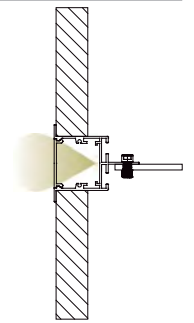

Aluminum Profile

CE RoHS

YD 5055