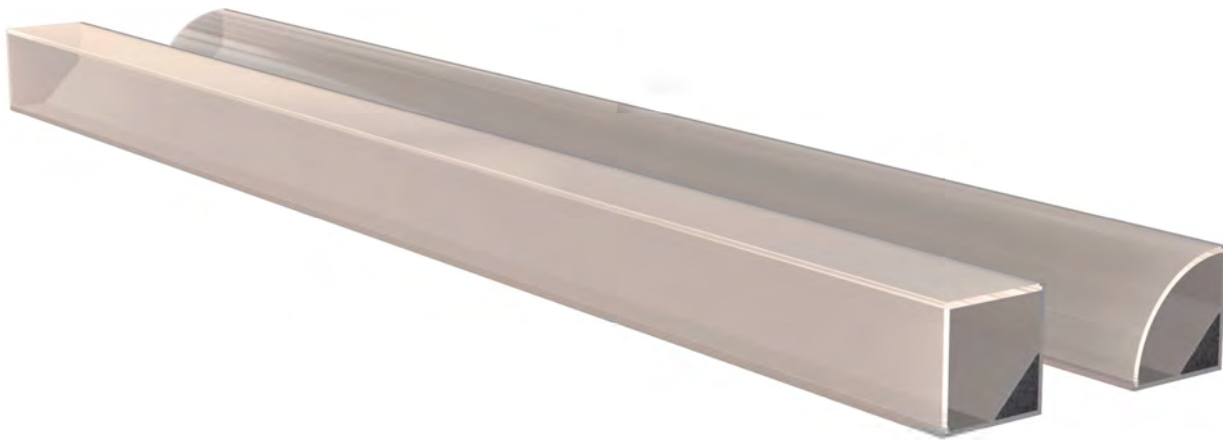

Aluminum Profile