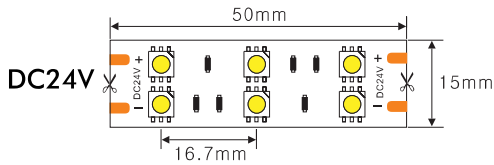

DIMENSIONS & WATERPROOF

PRODUCT SPECIFICATION

Dimension	5000mmx15mmx2mm
Chip density	120LED, 16.7mm LED pitch
Step LEDs	6LED(24V)
Step Length	6LED(24V)
Power(W)	7.2W 9.6W 12W 14.4W 18W 28W/meter
Efficacy	115lm/W
Voltage(V)	DC24V
Current(A/m)	0.6A(24V)/1.2A(12V)