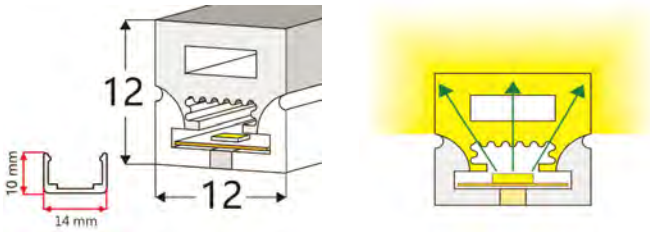

DIMENSIONS & WATERPROOF

PRODUCT SPECIFICATION

Dimension	5000mmx8mmx1.2mm
Chip density	120LED, 8.33mm LED pitch
Step LEDs	6LED(24V)/3LED(12V)
Step Length	6LED(24V)/3LED(12V)
Power(W)	3W 4.8W 7.2W 9.6W 12W/meter
Efficacy	115lm/W
Voltage(V)	DC24V/DC12V
Current(A/m)	0.5A(24V)/1A(12V)