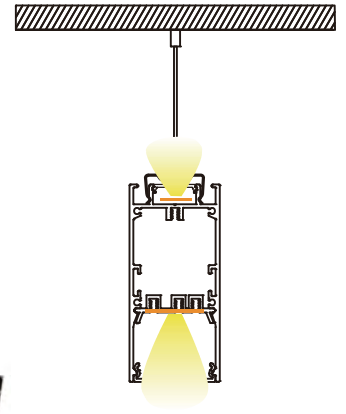

Aluminum Profile