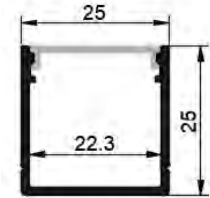

YD 2525

Aluminum Profile

Material: 6063-T5
Color: anodized silver available
another color can be customized
Weight: 0.47kg/m

Cover

Material: imported pc plastics
Color: frosted, opal diffuser, transparent
Weight: 0.03kg/m

End cap

Material: imported pc plastics

Installation parts

Material: stainless steel
Color: true colors