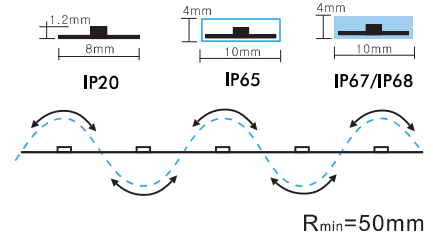

## PRODUCT SPECIFICATION

Dimension	5000mmx10mmx1.2mm
Chip density	180LED, 5.55mm LED pitch
Step LEDs	6LED(24V)
Step Length	6LED(24V)
Power(W)	3W 4.8W 7.2W 9.6W 12W 14.4W 18W/meter
Efficacy	115lm/W
Voltage(V)	DC24V
Current(A/m)	0.5A(24V)

## PRODUCT SPECIFICATION

Dimension	5000mmx10mmx1.2mm
Chip density	240LED, 4.2mm LED pitch
Step LEDs	6LED(24V)
Step Length	6LED(24V)
Power(W)	3W 4.8W 7.2W 9.6W 12W 14.4W 18W/meter
Efficacy	115lm/W
Voltage(V)	DC24V
Current(A/m)	0.5A(24V)