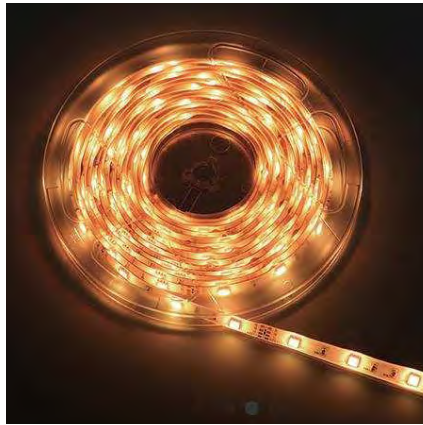

# 2835SMD 60LEDs LED STRIP

- ▶ 2835 LED with broad luminous surface
- ▶ Self-encapsulated design offers optional 2100-10000K
- ▶ White lights and R/G/B/Y and others colourful lights for option
- ▶ High quality PCB, high thermal 3M adhesive
- ▶ Provide 1 BIN delivery

## PRODUCT SPECIFICATION

Dimension	5000mmx8mmx1.2mm
Chip density	60LED, 16.7mm LED pitch
Step LEDs	6LED(24V)/3LED(12V)
Step Length	6LED(24V)/3LED(12V)
Power(W)	3W 4.8W 7.2W 9.6W 12W 14.4W/meter
Efficacy	115lm/W
Voltage(V)	DC24V/DC12V
Current(A/m)	0.5A(24V)/1A(12V)

## PRODUCT SPECIFICATION

Dimension	5000mmx10mmx1.2mm
Chip density	180LED, 5.55mm LED pitch
Step LEDs	6LED(24V)
Step Length	6LED(24V)
Power(W)	3W 4.8W 7.2W 9.6W 12W 14.4W 18W/meter
Efficacy	115lm/W
Voltage(V)	DC24V
Current(A/m)	0.5A(24V)

## PRODUCT SPECIFICATION

Dimension	5000mmx10mmx1.2mm
Chip density	240LED, 4.2mm LED pitch
Step LEDs	6LED(24V)
Step Length	6LED(24V)
Power(W)	3W 4.8W 7.2W 9.6W 12W 14.4W 18W/meter
Efficacy	115lm/W
Voltage(V)	DC24V
Current(A/m)	0.5A(24V)