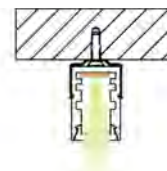

Aluminum Profile