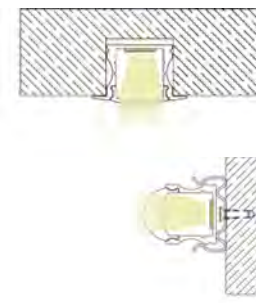

Aluminum Profile

YD-1202