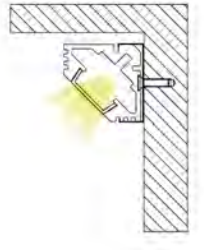

Aluminum Profile