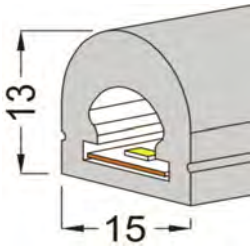

DIMENSIONS & WATERPROOF

PRODUCT SPECIFICATION

Dimension	5000mmx10mmx1.2mm
Chip density	120LED, 8.33mm LED pitch
Step LEDs	6LED(24V)
Step Length	6LED(24V)
Power(W)	3W 4.8W 7.2W 9.6W 12W 14.4W/meter
Efficacy	115lm/W
Voltage(V)	DC24V/DC12V
Current(A/m)	0.5A(24V)/1A(12V)