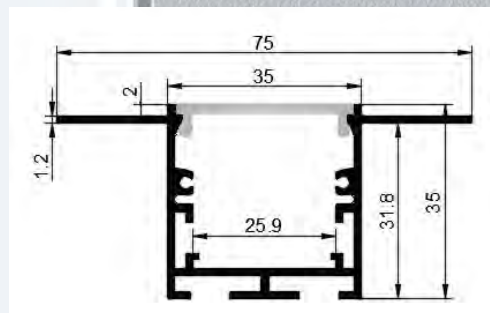

Aluminum Profile

CE RoHS

YD 7535

Aluminum Profile

Material: 6063-T5

Color: anodized silver available
another color can be customized

Weight: 0.7kg/m

Cover

Material: imported pc plastics

Color: frosted, opal diffuser transparent

Weight: 0.07Kg/m

End cap

Material: 6063-5