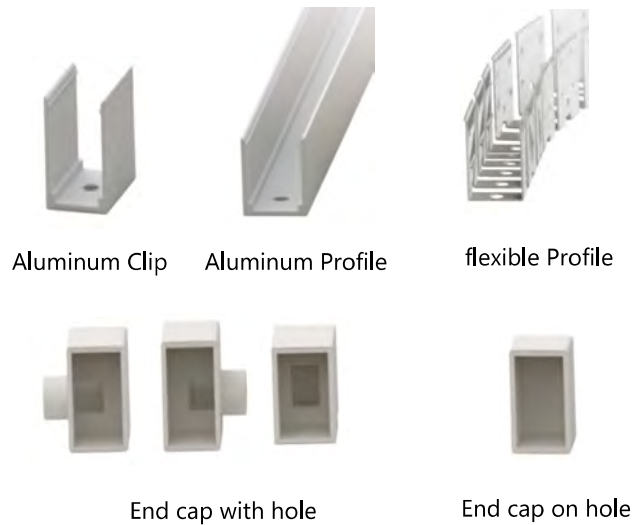

PRODUCT PHOTOMETRICS

CCT (K)	Watt/Lumen (W/lm/m)	Watt/Lumen (W/lm/m)	Watt/Lumen (W/lm/m)	Watt/Lumen (W/lm/m)	Watt/Lumen (W/lm/m)	CRI
2700K	3W/150lm	4.8W/240lm	7.2W/360lm	9.6W/480lm	12W/600lm	83/93
3000K	3W/165lm	4.8W/264lm	7.2W/396lm	9.6W/528lm	12W/660lm	83/93
3500K	3W/180lm	4.8W/288lm	7.2W/432lm	9.6W/576lm	12W/720lm	83/93
4000K	3W/195lm	4.8W/312lm	7.2W/468lm	9.6W/624lm	12W/780lm	83/93
6000K	3W/210lm	4.8W/336lm	7.2W/504lm	9.6W/672lm	12W/840lm	83/93