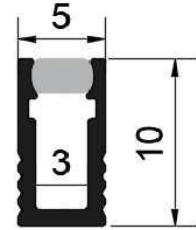

## Installation parts

Material: stainless steel

Color: true colors

**YD 1005**

开孔尺寸6MM

**YD 1009**