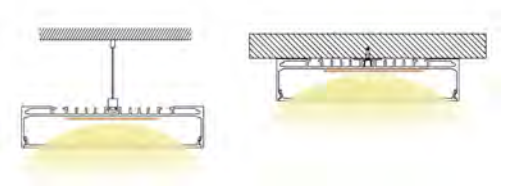

Aluminum Profile

CE RoHS