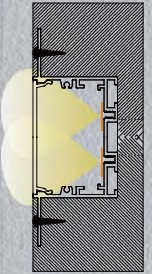

Aluminum Profile

YD 9035-T