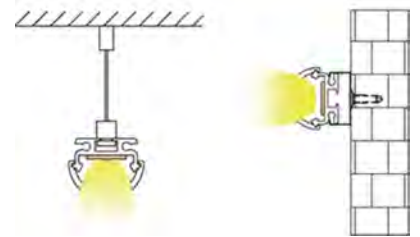

YD-01-1 metal end cap