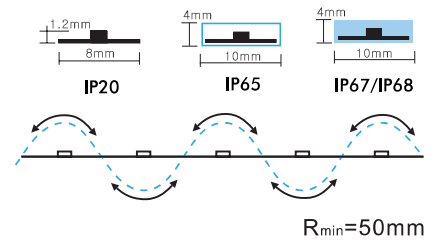

# 2835SMD 60LEDs LED STRIP

- ▶ 2835 LED with broad luminous surface
- ▶ Self-encapsulated design offers optional 2100-10000K
- ▶ White lights and R/G/B/Y and others colourful lights for option
- ▶ High quality PCB, high thermal 3M adhesive
- ▶ Provide 1 BIN delivery

## PRODUCT SPECIFICATION

Dimension	5000mmx8mmx1.2mm
Chip density	60LED, 16.7mm LED pitch
Step LEDs	6LED(24V)/3LED(12V)
Step Length	6LED(24V)/3LED(12V)
Power(W)	3W 4.8W 7.2W 9.6W 12W 14.4W/meter
Efficacy	115lm/W
Voltage(V)	DC24V/DC12V
Current(A/m)	0.5A(24V)/1A(12V)