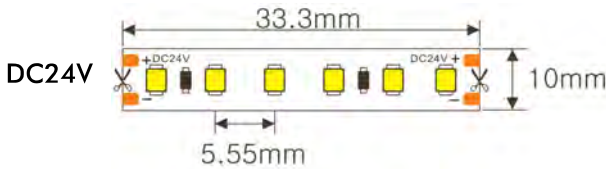

DIMENSIONS & WATERPROOF

PRODUCT SPECIFICATION

Dimension	5000mmx10mmx1.2mm
Chip density	180LED, 5.55mm LED pitch
Step LEDs	6LED(24V)
Step Length	6LED(24V)
Power(W)	3W 4.8W 7.2W 9.6W 12W 14.4W 18W/meter
Efficacy	115lm/W
Voltage(V)	DC24V
Current(A/m)	0.5A(24V)