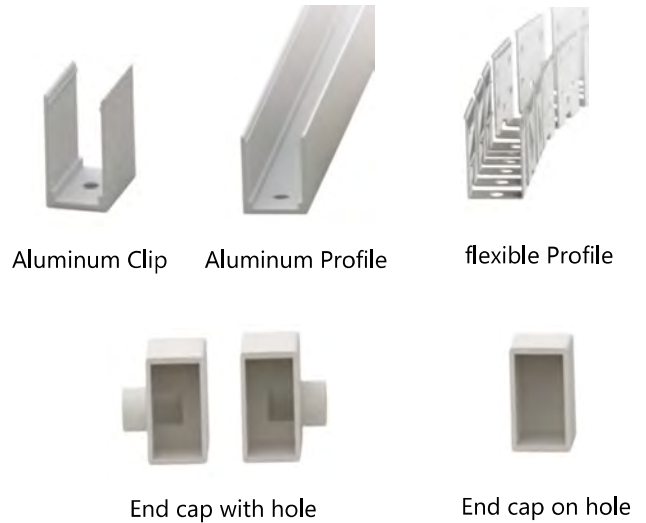

PRODUCT PHOTOMETRICS

CCT (K)	Watt/Lumen (W/lm/m)	Watt/Lumen (W/lm/m)	Watt/Lumen (W/lm/m)	Watt/Lumen (W/lm/m)	Watt/Lumen (W/lm/m)	CRI
2700K	3W/150lm	4.8W/240lm	7.2W/360lm	9.6W/480lm	12W/600lm	83/93
3000K	3W/165lm	4.8W/264lm	7.2W/396lm	9.6W/528lm	12W/660lm	83/93
3500K	3W/180lm	4.8W/288lm	7.2W/432lm	9.6W/576lm	12W/720lm	83/93
4000K	3W/195lm	4.8W/312lm	7.2W/468lm	9.6W/624lm	12W/780lm	83/93
6000K	3W/210lm	4.8W/336lm	7.2W/504lm	9.6W/672lm	12W/840lm	83/93