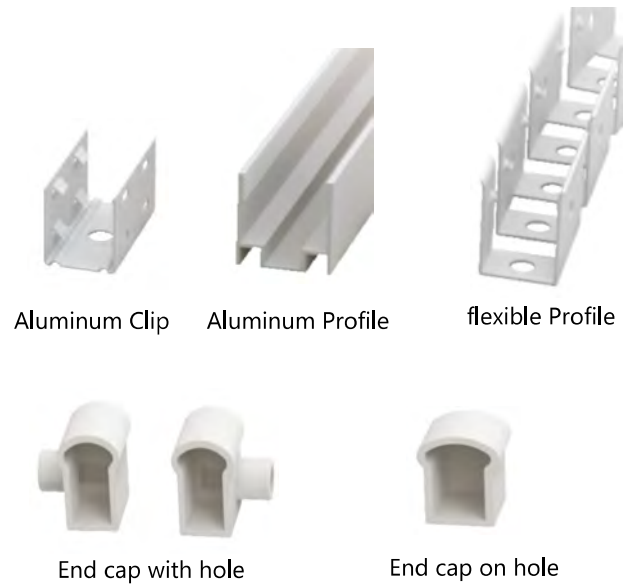

PRODUCT PHOTOMETRICS

CCT (K)	Watt/Lumen (W/lm/m)	Watt/Lumen (W/lm/m)	Watt/Lumen (W/lm/m)	Watt/Lumen (W/lm/m)	Watt/Lumen (W/lm/m)	CRI
2700K	3W/150lm	4.8W/240lm	7.2W/360lm	9.6W/480lm	12W/600lm	83/93
3000K	3W/165lm	4.8W/264lm	7.2W/396lm	9.6W/528lm	12W/660lm	83/93
3500K	3W/180lm	4.8W/288lm	7.2W/432lm	9.6W/576lm	12W/720lm	83/93
4000K	3W/195lm	4.8W/312lm	7.2W/468lm	9.6W/624lm	12W/780lm	83/93
6000K	3W/210lm	4.8W/336lm	7.2W/504lm	9.6W/672lm	12W/840lm	83/93