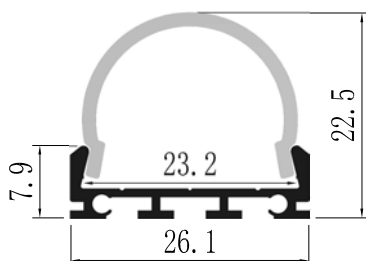

YD-2401

Material: AL6063-T5

Surface: black/white/silver

Pc cover option:

opal diffuser, transparent, frosted

Available length: 0.5-4m