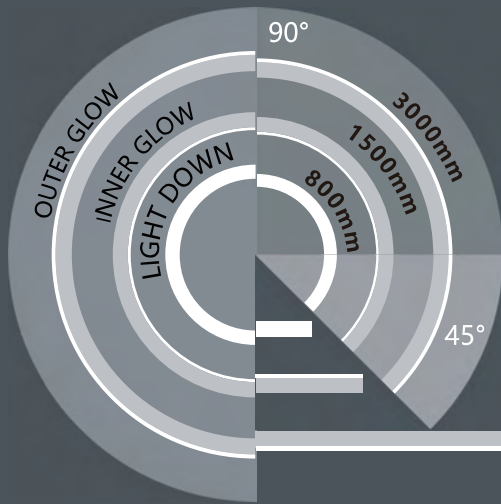

Aluminum Profile

CE RoHS

Width 35mm

	45°	Φ800mm	inside ∩ 286.5mm/outside ∩ 314mm	Innter glow
	90°	Φ800mm	inside ∩ 573.5mm/outside ∩ 628mm	Outer glow
	45°	Φ1500mm	inside ∩ 561mm/outside ∩ 589mm	Outer glow
	90°	Φ1500mm	inside ∩ 1123mm/outside ∩ 1178mm	Innter glow
	45°	Φ3000mm	inside ∩ 1150mm/outside ∩ 1178mm	Outer glow
	90°	Φ3000mm	inside ∩ 2300mm/outside ∩ 2356mm	Innter glow

Width 50mm

	45°	Φ800mm	inside ∩ 275mm/outside ∩ 314mm	Light down
	90°	Φ800mm	inside ∩ 550mm/outside ∩ 628mm	Light down
	45°	Φ1500mm	inside ∩ 550mm/outside ∩ 589mm	Light down
	90°	Φ1500mm	inside ∩ 1099.5mm/outside ∩ 1178mm	Light down
	45°	Φ3000mm	inside ∩ 1139mm/outside ∩ 1178mm	Light down
	90°	Φ3000mm	inside ∩ 2277.5mm/outside ∩ 2356mm	Light down