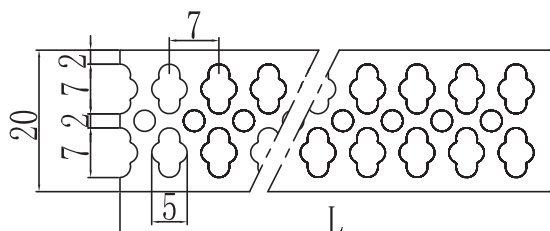

## YD-4615

YD-4615  
plastic end cap

Material: AL6063-T5

Surface: black/white/silver

Pc cover option:

opal diffuser, transparent, frosted

Available length: 0.5-4m

Double side working together with the plaster or dry wall can be fixed by screw.