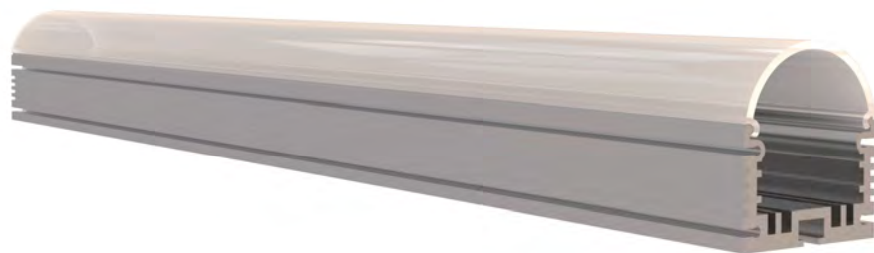

# Aluminum Profile

YD-2831 plastic end cap