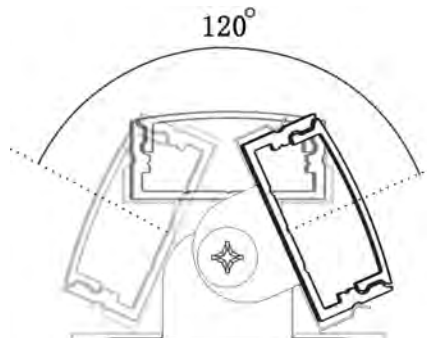

## YD-2002

Pc cover option:

opal diffuser, transparent, frosted

Available length: 0.5-4m

YD-2001  
plastic end cap

YD-2002  
plastic end cap

YD-2001/2002  
plastic clip

YD-2001/2002  
metal clip