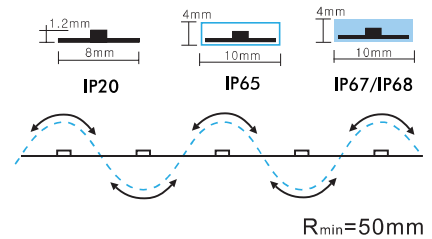

# 5050SMD 60LEDs LED STRIP

- ▶ 5050 LED with broad luminous surface
- ▶ Self-encapsulated design
- ▶ High quality PCB, high thermal 3M adhesive
- ▶ Widely adaptable to all types of controllers

## PRODUCT SPECIFICATION

Dimension	5000mmx8mmx2mm
Chip density	60LED, 16.7mm LED pitch
Step LEDs	6LED(24V)/3LED(12V)
Step Length	6LED(24V)/3LED(12V)
Power(W)	3W 4.8W 7.2W 9.6W 12W 14.4W/meter
Efficacy	115lm/W
Voltage(V)	DC24V/DC12V
Current(A/m)	0.6A(24V)/1.2A(12V)