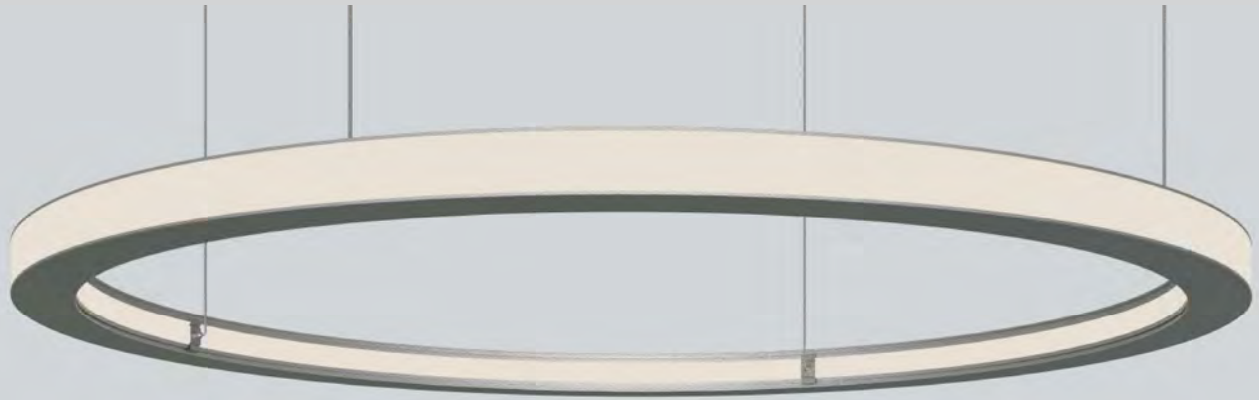

Aluminum Profile