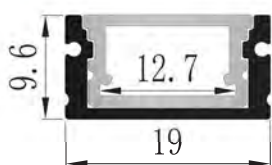

YD-1910

YD-1910 plastic end cap