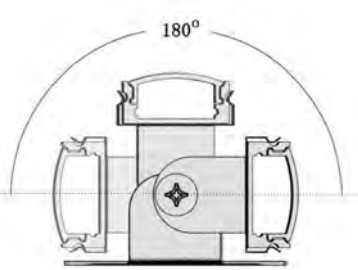

Pc/PMMA Cover Option:

opal diffuser, transparent, frosted

Available length: 0.5-4m

YD-1204/1205: Pc Cover Option

YD-1302: PMMA Cover Option

YD-1204  
plastic end cap

YD-1205  
plastic end cap

YD-1302  
plastic end cap