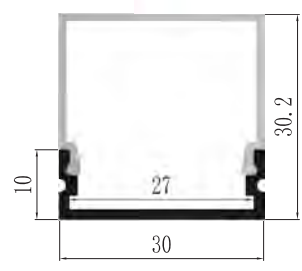

YD-2005-1

YD-2005 plastic end cap