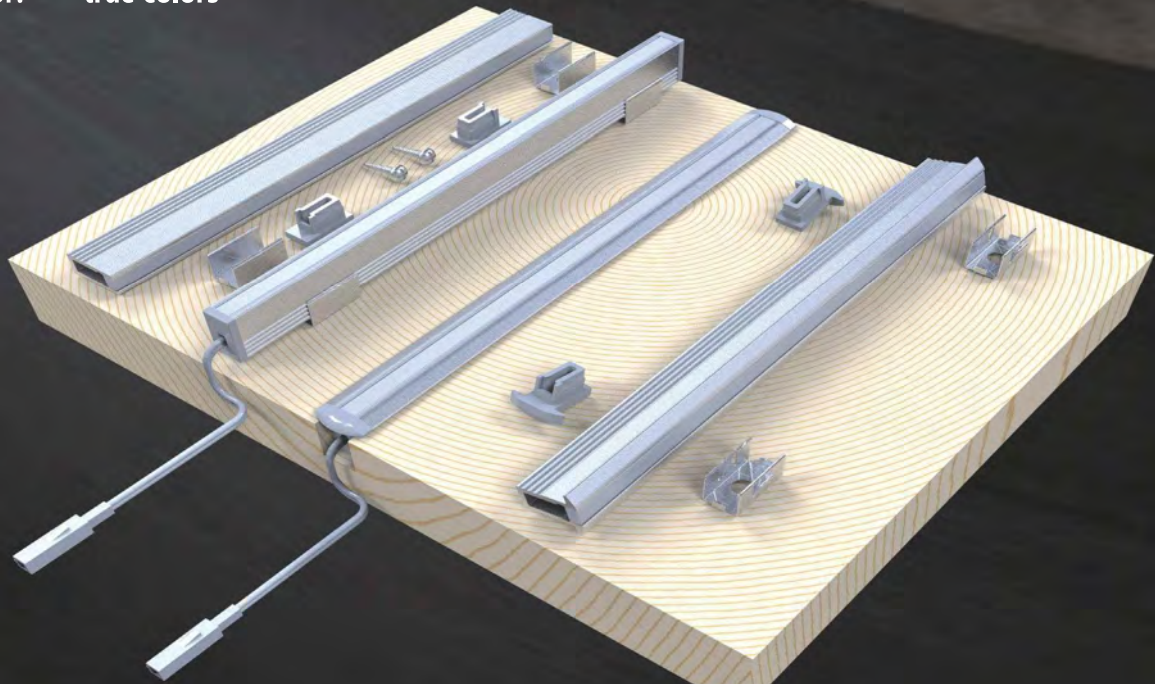

## Installation parts

Material: stainless steel

Color: true colors

**YD 1005**

开孔尺寸6MM

**YD 1009**