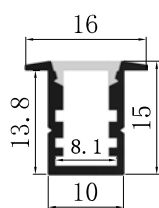

Aluminum Profile

YD-1615

Material: AL6063-T5

Surface: black/white/silver

Pc cover option:

opal diffuser, transparent, frosted

Available length: 0.5-4m