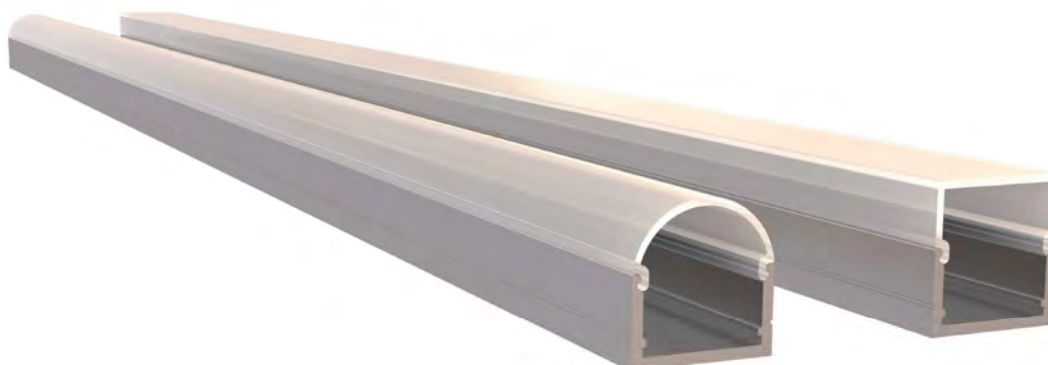

Aluminum Profile

YD-1608