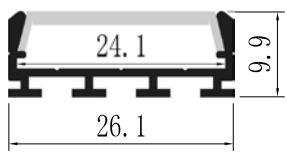

YD-2405

YD-2405 plastic end cap