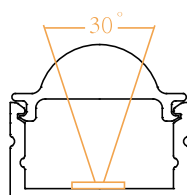

Aluminum Profile

YD-1305

Material: AL6063-T5
Surface: black/white/silver
PMMA cover option:
opal diffuser, transparent, frosted
Available length: 0.5-4m

YD-1605

YD-1606

Material: AL6063-T5
Surface: black/white/silver
Pc cover option:
opal diffuser, transparent, frosted
Available length: 0.5-4m