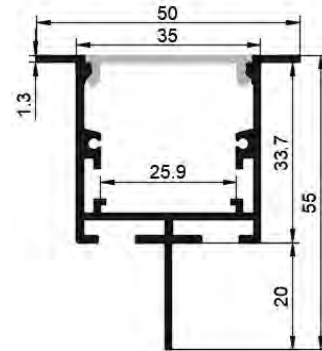

End cap

Material: 6063-5