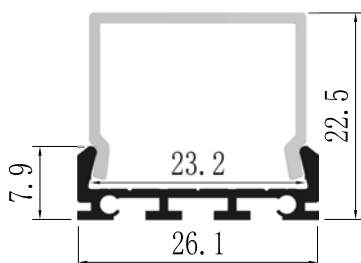

YD-2402

YD-2401
plastic end cap