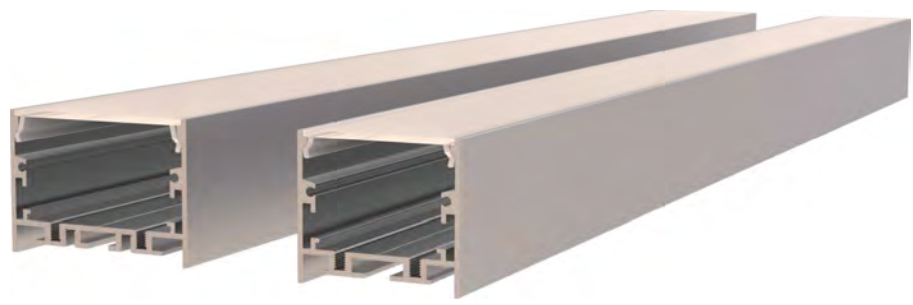

Aluminum Profile

YD-3830

YD-5035

Material: AL6063-T5
Surface: black/white/silver
Pc cover option:
opal diffuser, transparent, frosted
Available length: 0.5-4m

YD-4035

YD-5036