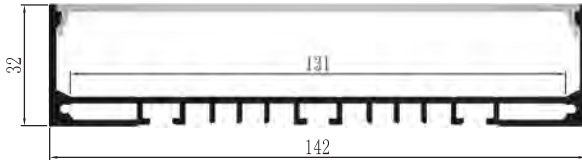

Aluminum Profile

CE RoHS

YD-14232

Material: AL6063-T5

Surface: black/white/silver

Pc cover option:

opal diffuser, transparent, frosted

Available length: 0.5-4m