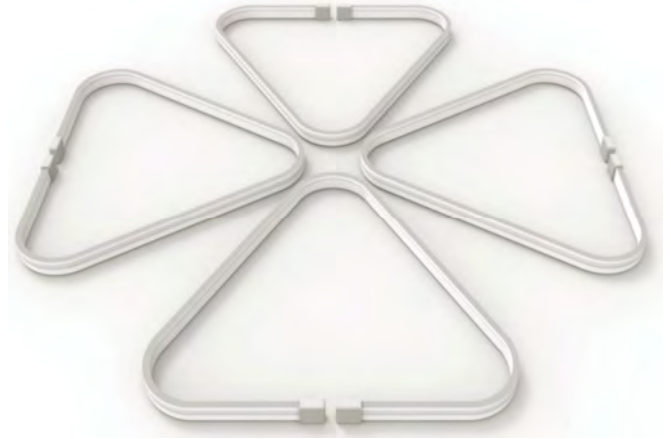

F0410 2835 120LEDs LED STRIP

- 2835 LED with broad luminous surface
- Self-encapsulated design offers optional 2100-10000K
- White lights and R/G/B/Y and others colourful lights for option
- High quality PCB, high thermal 3M adhesive
- Provide 1 BIN delivery