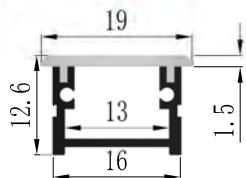

YD-1612-1

Material: AL6063-T5

Surface: black/white/silver

Pc cover option:

opal diffuser, transparent, frosted

Available length: 0.5-4m