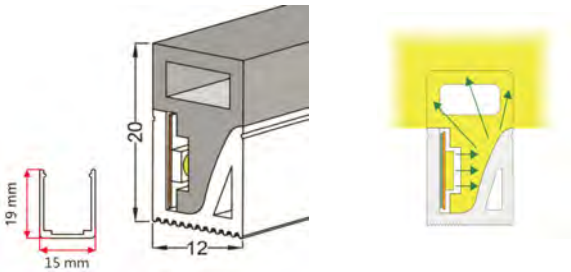

DIMENSIONS & WATERPROOF

PRODUCT SPECIFICATION

Dimension	5000mmx10mmx1.2mm
Chip density	120LED, 8.33mm LED pitch
Step LEDs	6LED(24V)
Step Length	6LED(24V)
Power(W)	3W 4.8W 7.2W 9.6W 12W/meter
Efficacy	115lm/W
Voltage(V)	DC24V/DC12V
Current(A/m)	0.5A(24V)/1A(12V)