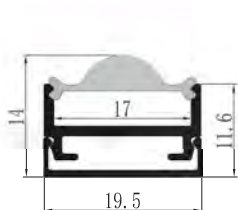

Aluminum Profile

YD-1304

Material: AL6063-T5

Surface: black/white/silver

Pc/PMMA Cover Option:

opal diffuser, transparent, frosted

Available length: 0.5-4m

YD-1601/1602: Pc Cover Option

YD-1304: PMMA Cover Option

STEP: