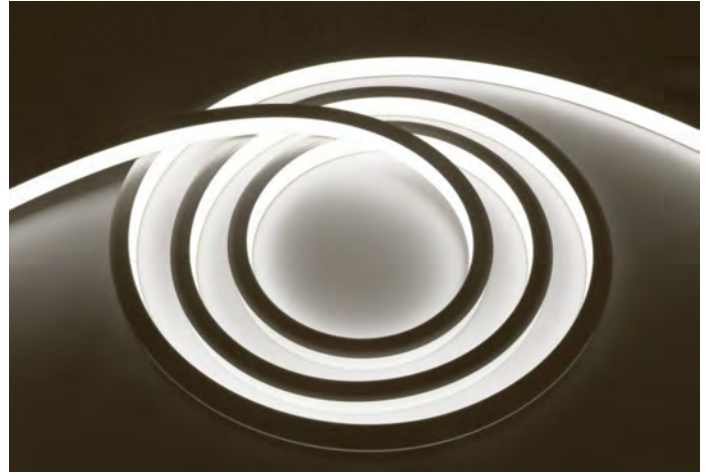

F2517 2835 120LEDs LED STRIP

- 2835 LED with broad luminous surface
- Self-encapsulated design offers optional 2100-10000K
- White lights and R/G/B/Y and others colourful lights for option
- High quality PCB, high thermal 3M adhesive
- Provide 1 BIN delivery