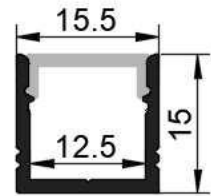

YD 1516

Aluminum Profile

Material: 6063-T5

Color: anodized silver available
another color can be customized

Weight: 0.23kg/m

Cover

Material: imported pc plastics

Color: frosted, opal diffuser, transparent

Weight: 0.026kg/m

End cap

Material: imported pc plastics

Installation parts

Material: stainless steel

Color: true colors