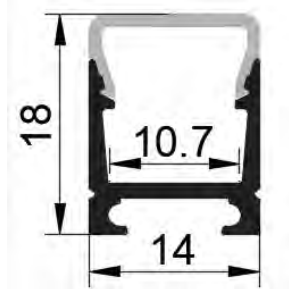

### Installation parts

Material: metal clip

Magnet

YD-1414

YD-1414-1

YD-1414-2

Snap-in type