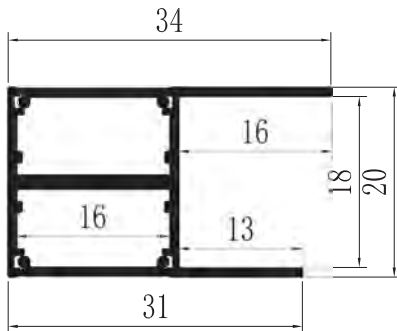

YD-3420

Material: AL6063-T5

Surface: black/white/silver

Pc cover option:

opal diffuser, transparent, frosted

Available length: 0.5-4m