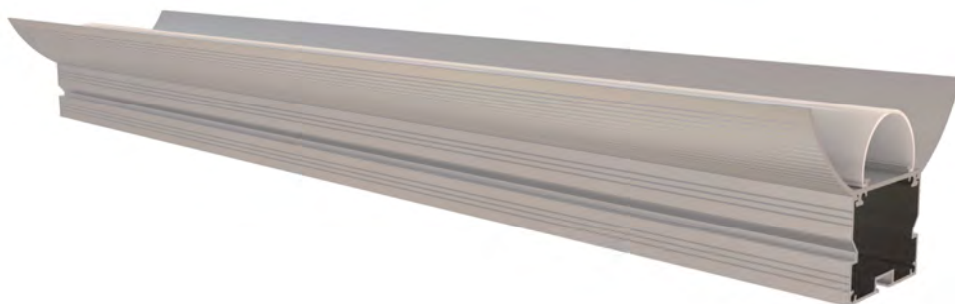

## YD-2831

Material: AL6063-T5  
 Surface: black/white/silver  
 Pc cover option:  
 opal diffuser, transparent, frosted  
 Available length: 0.5-3m

YD-2831 metal clip

suspended wire

Material: AL6063-T5  
 Surface: black/white/silver  
 Pc cover option:  
 opal diffuser, transparent, frosted  
 Available length: 0.5-6m