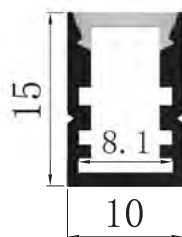

Material: AL6063-T5

Surface: black/white/silver

Pc cover option:

opal diffuser, transparent, frosted

Available length: 0.5-4m