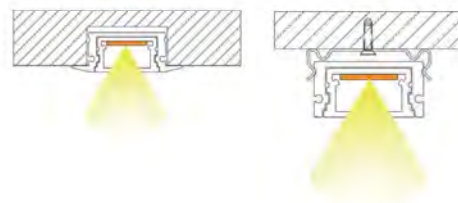

Aluminum Profile