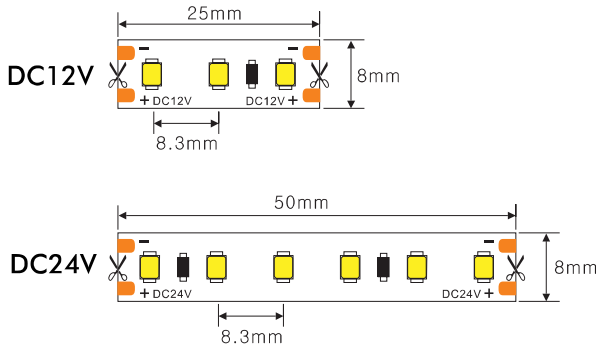

## PRODUCT SPECIFICATION

Dimension	5000mmx8mmx1.2mm
Chip density	60LED, 16.7mm LED pitch
Step LEDs	6LED(24V)/3LED(12V)
Step Length	6LED(24V)/3LED(12V)
Power(W)	3W 4.8W 7.2W 9.6W 12W 14.4W/meter
Efficacy	115lm/W
Voltage(V)	DC24V/DC12V
Current(A/m)	0.5A(24V)/1A(12V)

## PRODUCT SPECIFICATION

Dimension	5000mmx8mmx1.2mm
Chip density	120LED, 8.3mm LED pitch
Step LEDs	6LED(24V)/3LED(12V)
Step Length	6LED(24V)/3LED(12V)
Power(W)	3W 4.8W 7.2W 9.6W 12W 14.4W 18W/meter
Efficacy	115lm/W
Voltage(V)	DC24V/DC12V
Current(A/m)	0.5A(24V)/1A(12V)

## PRODUCT SPECIFICATION

Dimension	5000mmx10mmx1.2mm
Chip density	180LED, 5.55mm LED pitch
Step LEDs	6LED(24V)
Step Length	6LED(24V)
Power(W)	3W 4.8W 7.2W 9.6W 12W 14.4W 18W/meter
Efficacy	115lm/W
Voltage(V)	DC24V
Current(A/m)	0.5A(24V)