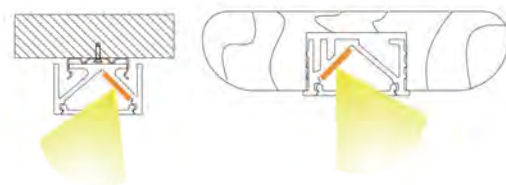

Aluminum Profile