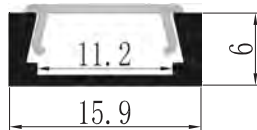

YD-1102-1

YD- 1102
plastic end cap