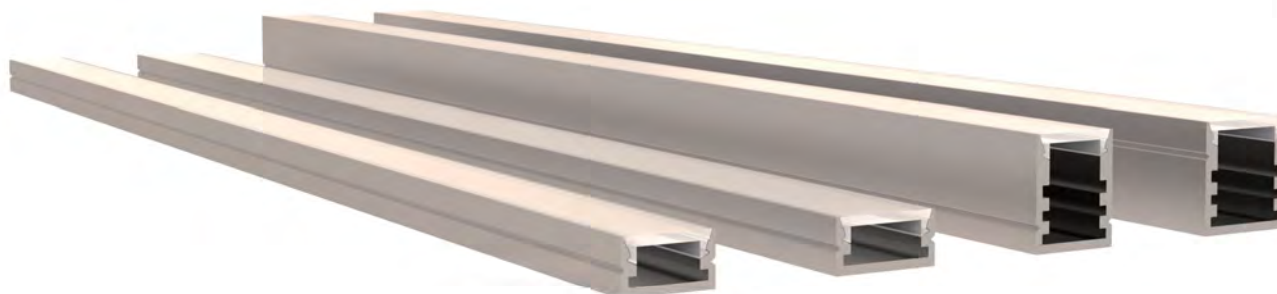

Aluminum Profile

YD-1208

YD-1407

Material: AL6063-T5

Surface: black/white/silver

Pc cover option:

opal diffuser, transparent, frosted

Available length: 0.5-4m

YD-1215

YD-1415