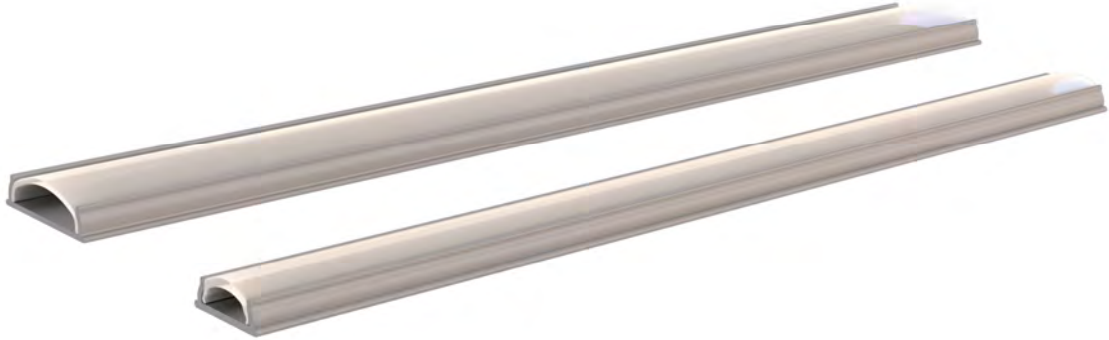

Aluminum Profile

CE RoHS