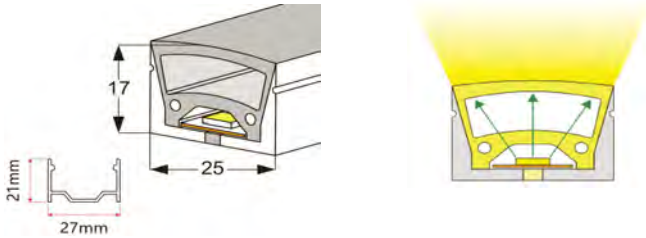

DIMENSIONS & WATERPROOF

PRODUCT SPECIFICATION

Dimension	5000mmx12mmx1.2mm
Chip density	120LED, 8.33mm LED pitch
Step LEDs	6LED(24V)/3LED(12V)
Step Length	6LED(24V)/3LED(12V)
Power(W)	3W 4.8W 7.2W 9.6W 12W/meter
Efficacy	115lm/W
Voltage(V)	DC24V/DC12V
Current(A/m)	0.5A(24V)/1A(12V)