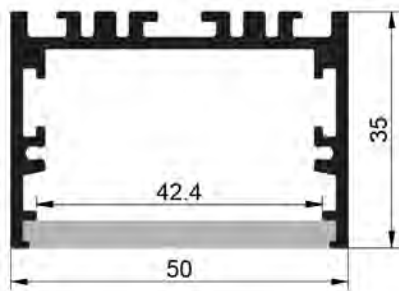

Installation parts

Material: metal clip