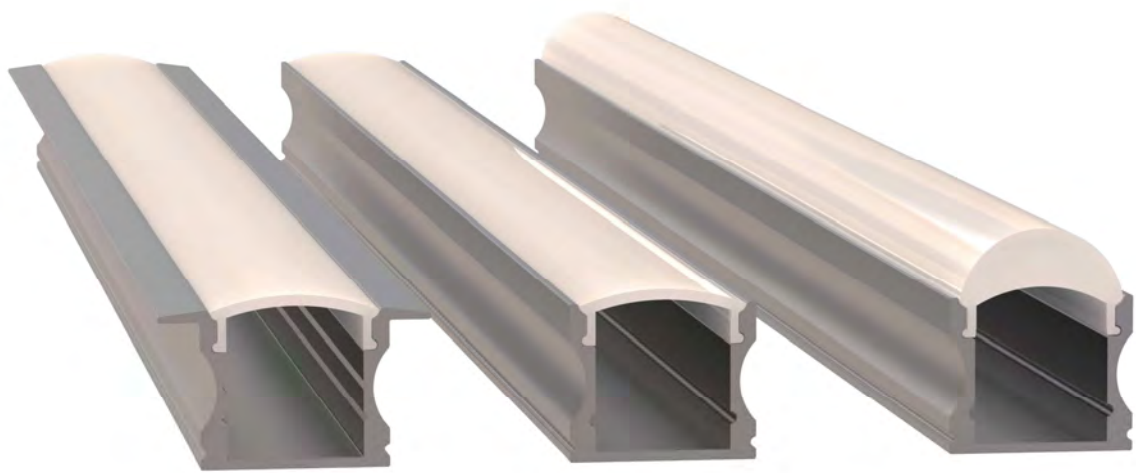

Aluminum Profile

YD-1202