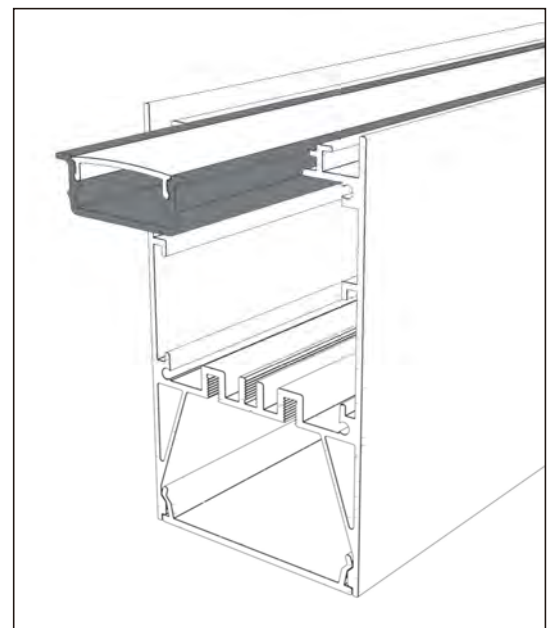

Material: AL6063-T5

Surface: black/white/silver

Pc cover option:

opal diffuser, transparent, frosted

Available length: 0.5-4m