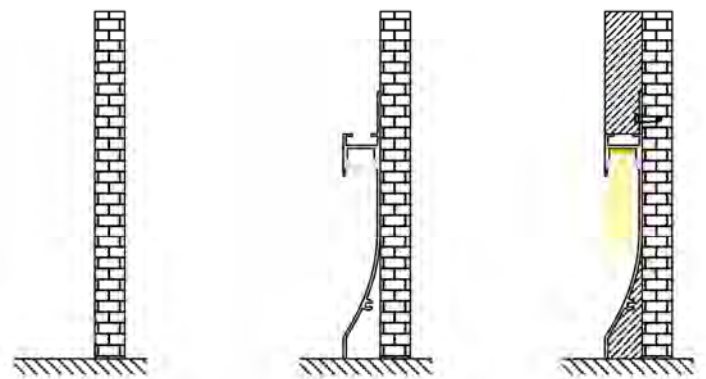

## YD-13350

Material: AL6063-T5  
 Surface: black/white/silver  
 Pc cover option:  
 opal diffuser, transparent, frosted  
 Available length: 0.5-4m

YD-13350  
metal end cap

**YD-6916**

**YD-12017**