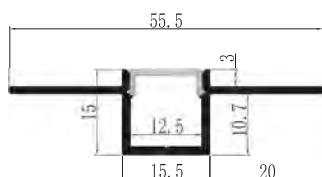

YD-5615

YD-5615
plastic end cap

Material: AL6063-T5

Surface: black/white/silver

Pc cover option:

opal diffuser, transparent, frosted

Available length: 0.5-4m