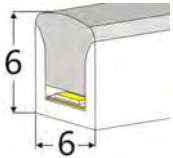

DIMENSIONS & WATERPROOF

PRODUCT SPECIFICATION

Dimension	5000mmx6mmx1.2mm
Chip density	120LED, 8.33mm LED pitch
Step LEDs	6LED(24V)/3LED(12V)
Step Length	6LED(24V)/3LED(12V)
Power(W)	3W 4.8W 6W 7.2W 9.6W/meter
Efficacy	115lm/W
Voltage(V)	DC24V/DC12V
Current(A/m)	0.5A(24V)/1A(12V)