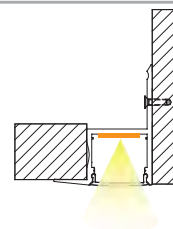

YD-2009-A plastic end cap