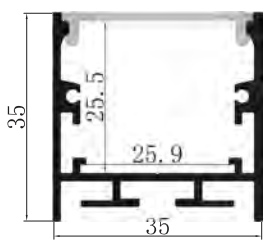

Aluminum Profile

YD-3523

Material: AL6063-T5
Surface: black/white/silver
Pc cover option:
opal diffuser, transparent, frosted
Available length: 0.5-4m

step:

YD-3535

Material: AL6063-T5
Surface: black/white/silver
Pc cover option:
opal diffuser, transparent, frosted
Available length: 0.5-4m