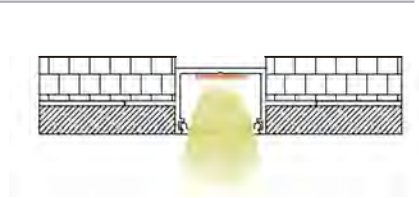

Aluminum Profile

YD-3813