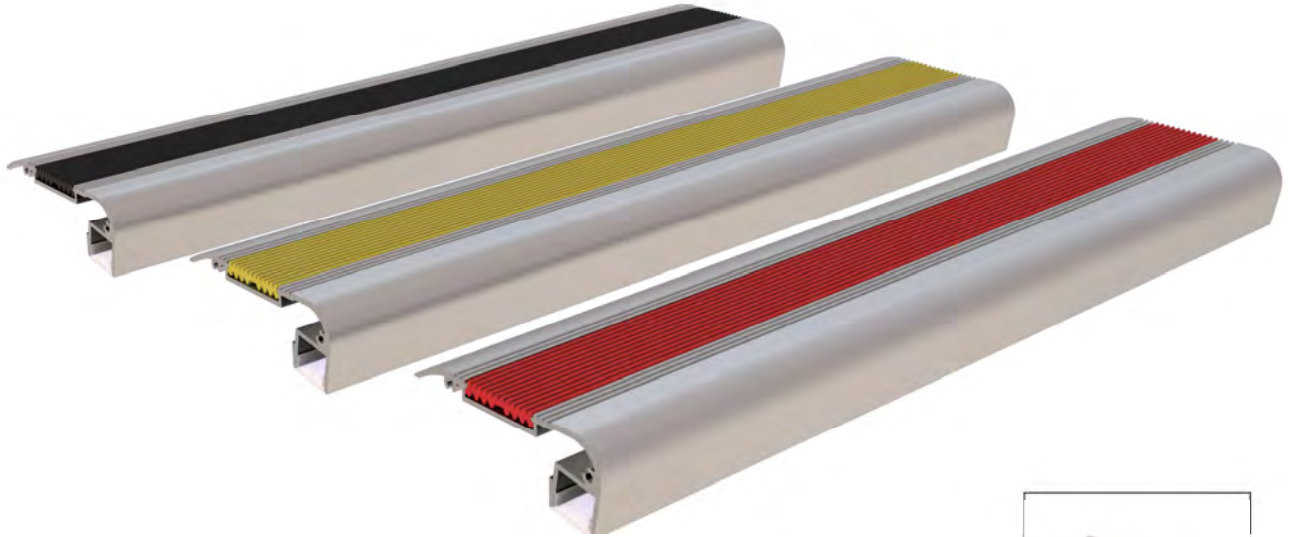

Aluminum profile