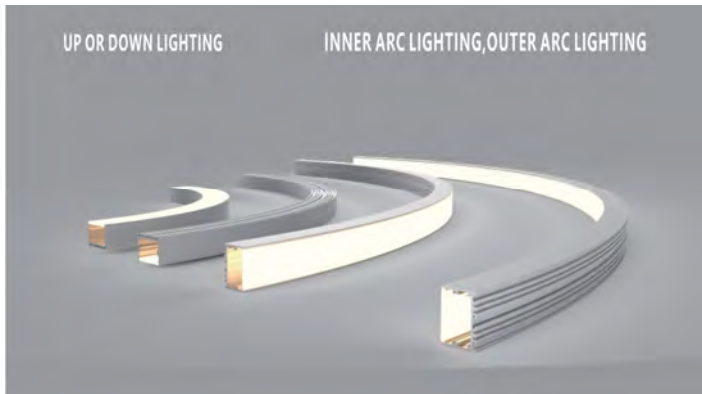

Aluminum Profile