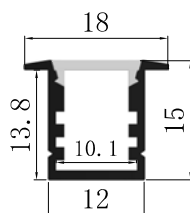

Aluminum Profile

YD-1815

Material: AL6063-T5

Surface: black/white/silver

Pc cover option:

opal diffuser, transparent, frosted

Available length: 0.5-4m