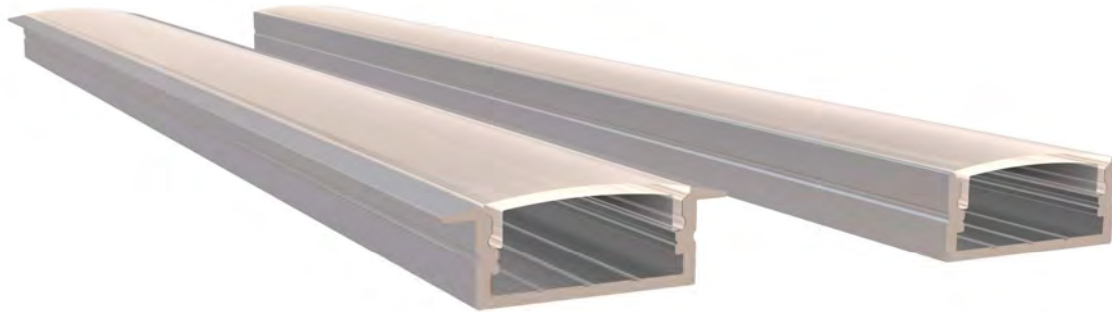

Aluminum Profile

YD-2001

Material: AL6063-T5

Surface: black/white/silver

YD-2002

Pc cover option:

opal diffuser, transparent, frosted

Available length: 0.5-4m