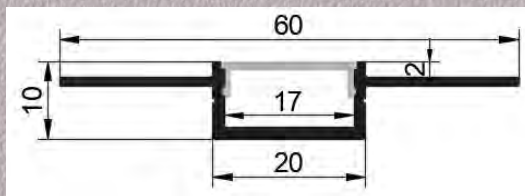

End cap

Material: imported pc plastics