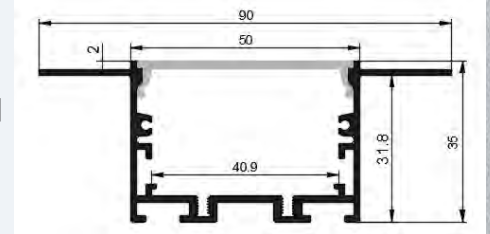

Aluminum Profile

YD 9035-T

Aluminum Profile

Material: 6063-T5

Color: anodized silver available
another color can be customized

Weight: 0.8kg/m

Cover

Material: imported pc plastics

Color: frosted, opal diffuser transparent

Weight: 0.1Kg/m

End cap

Material: 6063-5