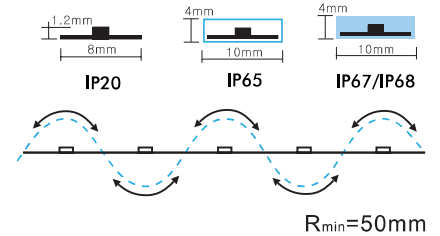

## PRODUCT SPECIFICATION

Dimension	5000mmx8mmx1.2mm
Chip density	60LED, 16.7mm LED pitch
Step LEDs	6LED(24V)/3LED(12V)
Step Length	6LED(24V)/3LED(12V)
Power(W)	3W 4.8W 7.2W 9.6W 12W 14.4W/meter
Efficacy	115lm/W
Voltage(V)	DC24V/DC12V
Current(A/m)	0.5A(24V)/1A(12V)

## PRODUCT SPECIFICATION

Dimension	5000mmx8mmx1.2mm
Chip density	120LED, 8.3mm LED pitch
Step LEDs	6LED(24V)/3LED(12V)
Step Length	6LED(24V)/3LED(12V)
Power(W)	3W 4.8W 7.2W 9.6W 12W 14.4W 18W/meter
Efficacy	115lm/W
Voltage(V)	DC24V/DC12V
Current(A/m)	0.5A(24V)/1A(12V)