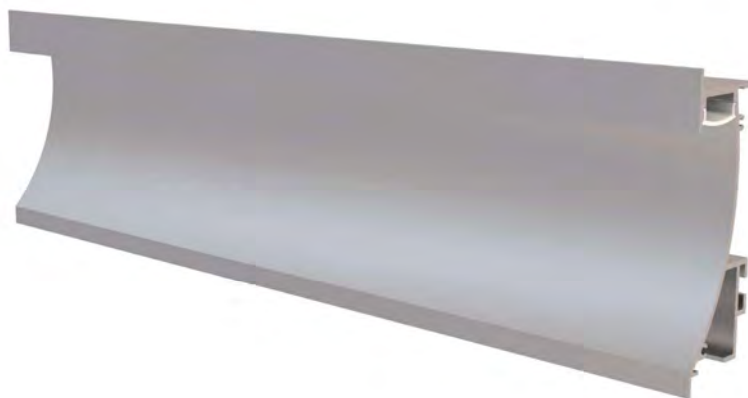

Aluminum Profile

YD-6916

Material: AL6063-T5
Surface: black/white/silver

Pc cover option:
opal diffuser, transparent, frosted
Available length: 0.5-4m