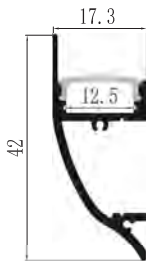

YD-1403 plastic end cap