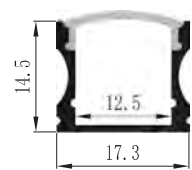

Material: AL6063-T5
Surface: black/white/silver
Pc/PMMA Cover Option:
opal diffuser, transparent, frosted
Available length: 0.5-4m
YD-1201/1202: Pc Cover Option
YD-1303: PMMA Cover Option