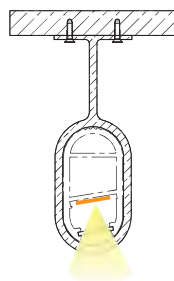

Aluminum Profile

YD-1401

Material: AL6063-T5

Surface: black/white/silver

Pc cover option:

opal diffuser, transparent, frosted

Available length: 0.5-6m

YD-3518

YD-3518 metal end cap

Material: AL6063-T5

Surface: black/white/silver

Pc cover option:

opal diffuser, transparent, frosted

Available length: 0.5-4m