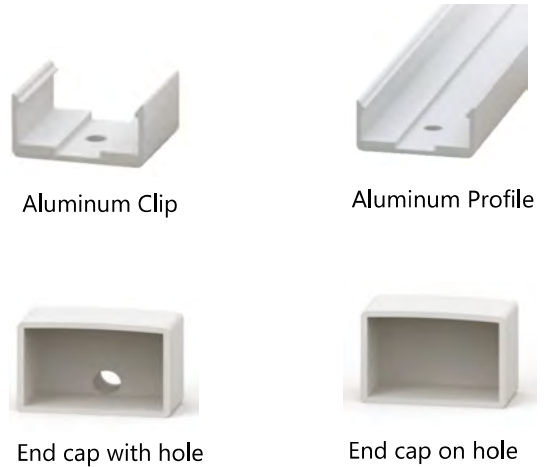

PRODUCT PHOTOMETRICS

CCT (K)	Watt/Lumen (W/lm/m)	Watt/Lumen (W/lm/m)	Watt/Lumen (W/lm/m)	Watt/Lumen (W/lm/m)	Watt/Lumen (W/lm/m)	Watt/Lumen (W/lm/m)	CRI
2700K	3W/240lm	4.8W/384lm	7.2W/576lm	9.6W/768lm	12W/960lm	14.4W/1152lm	83/93
3000K	3W/255lm	4.8W/405lm	7.2W/612lm	9.6W/816lm	12W/1020lm	14.4W/1224lm	83/93
3500K	3W/261lm	4.8W/418lm	7.2W/626lm	9.6W/835lm	12W/1044lm	14.4W/1252lm	83/93
4000K	3W/270lm	4.8W/432lm	7.2W/648lm	9.6W/864lm	12W/1080lm	14.4W/1296lm	83/93
6000K	3W/285lm	4.8W/456lm	7.2W/684lm	9.6W/912lm	12W/1140lm	14.4W/1638lm	83/93