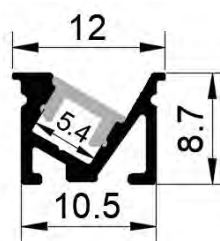

Installation parts

Material: metal clip

Color: true colors