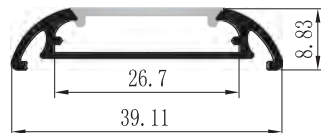

YD-2601

Material: AL6063-T5

Surface: black/white/silver

Pc cover option:

opal diffuser, transparent, frosted

Available length: 0.5-4m