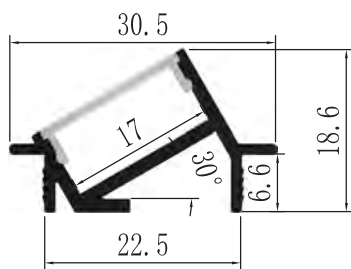

YD-3019

Material: AL6063-T5

Surface: black/white/silver

Pc cover option:

opal diffuser, transparent, frosted

Available length: 0.5-4m