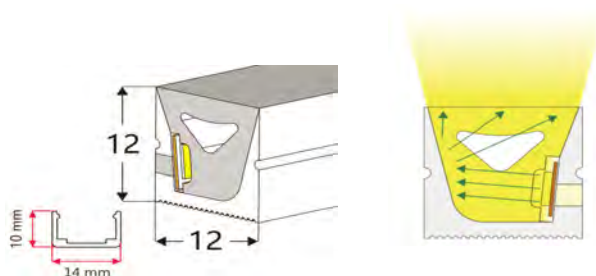

DIMENSIONS & WATERPROOF

PRODUCT SPECIFICATION

Dimension	5000mmx5mmx1.2mm
Chip density	120LED, 8.33mm LED pitch
Step LEDs	6LED(24V)/3LED(12V)
Step Length	6LED(24V)/3LED(12V)
Power(W)	3W 4.8W 6W 7.2W 9.6W/meter
Efficacy	115lm/W
Voltage(V)	DC24V/DC12V
Current(A/m)	0.5A(24V)/1A(12V)