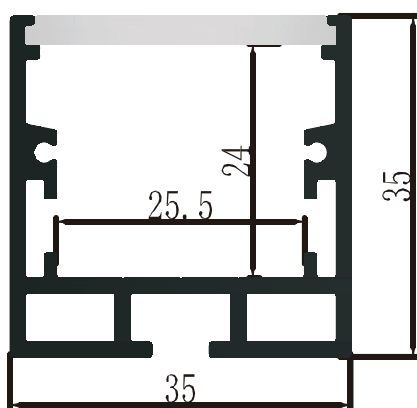

Aluminum Profile **CE RoHS**

YD 3535-R

Aluminum Profile

Material: 6063-T5

Color: anodized silver available
another color can be customized

Weight: 0.68kg/m

Cover

Material: imported silica gel

Color: white

End cap

Material: 6063-T5

Common processes