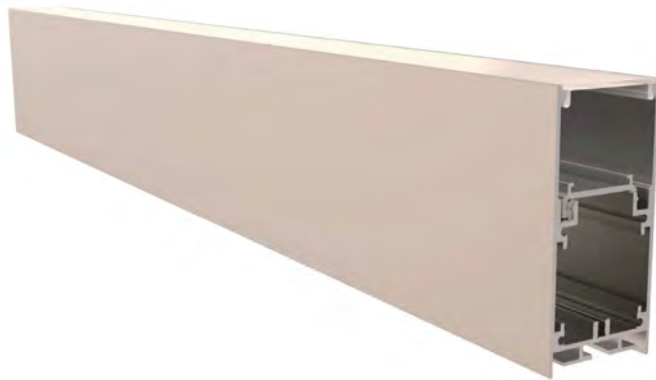

Aluminum Profile

CE RoHS

YD-3573

Material: AL6063-T5
Surface: black/white/silver
Pc cover option:
opal diffuser, transparent, frosted
Available length: 0.5-4m

YD-3575

Material: AL6063-T5
Surface: black/white/silver
Pc cover option:
opal diffuser, transparent, frosted
Available length: 0.5-4m