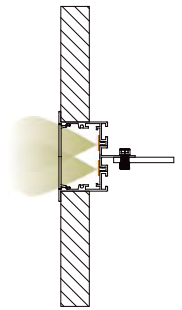

Aluminum Profile

CE RoHS

YD 6535-T