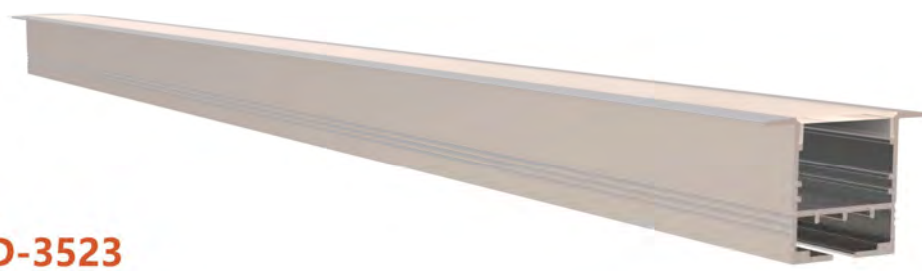

Aluminum Profile

YD-3523