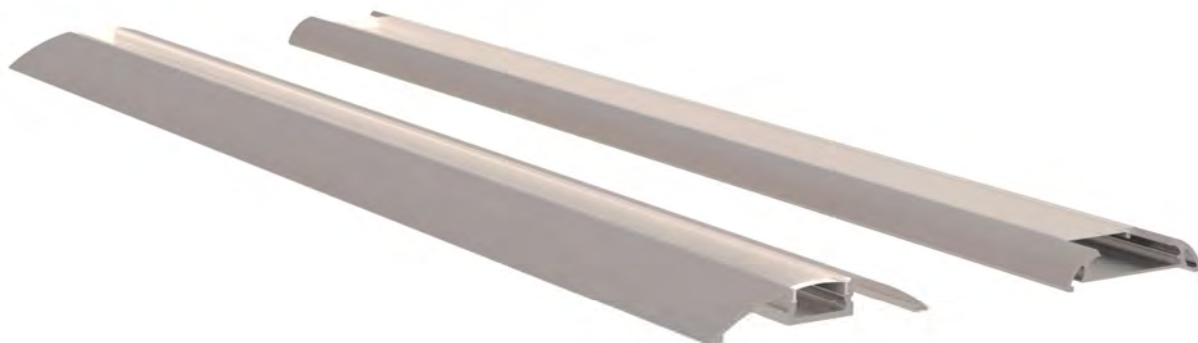

Aluminum Profile

CE RoHS

YD-1206