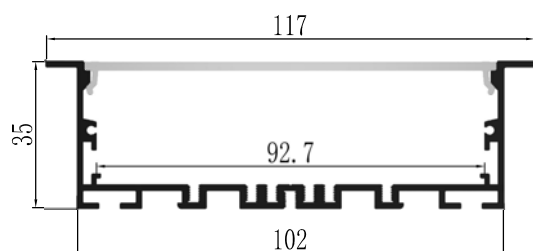

Aluminum Profile

YD-10236

Material: AL6063-T5

Surface: black/white/silver

Pc cover option:

opal diffuser, transparent, frosted

Available length: 0.5-4m

YD-11736