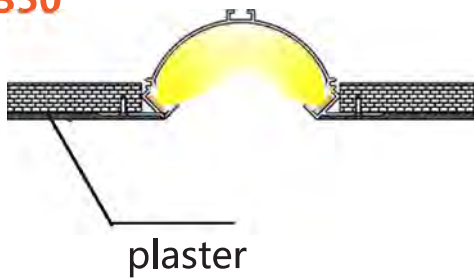

YD-9151

YD-13350

Double side working together with the plaster or dry wall can be fixed by screw.