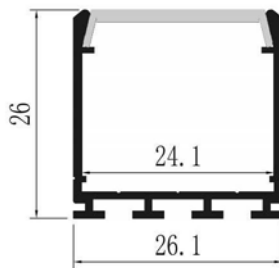

## YD-2403

Material: AL6063-T5

Surface: black/white/silver

Pc cover option:

opal diffuser, transparent, frosted

Available length: 0.5-4m