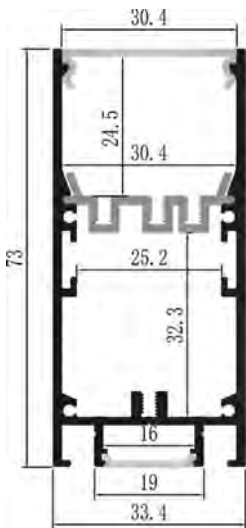

Aluminum Profile

YD-3373

Material: AL6063-T5

Surface: black/white/silver

Pc cover option:

opal diffuser, transparent, frosted

Available length: 0.5-4m