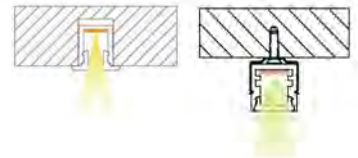

Aluminum Profile

CE RoHS

YD-078

YD-078-1