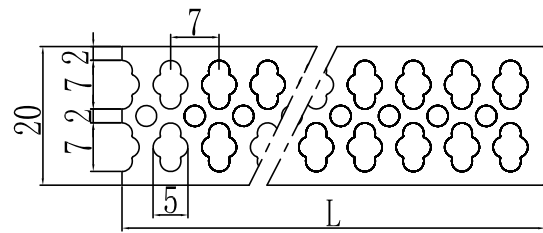

**YD-6826**

Material: AL6063-T5

Surface: black/white/silver

Pc cover option:

opal diffuser, transparent, frosted

Available length: 0.5-4m

YD-6826  
plastic end cap

**YD-9151**