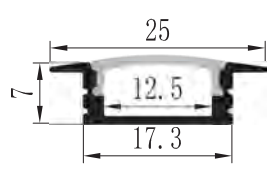

Aluminum Profile

YD-1204

Material: AL6063-T5

Surface: black/white/silver

Pc/PMMA Cover Option:

opal diffuser, transparent, frosted

Available length: 0.5-4m

YD-1204/1205: Pc Cover Option

YD-1302: PMMA Cover Option