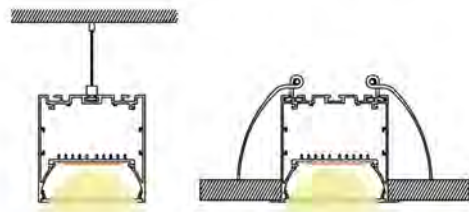

# Aluminum Profile

**YD-7676**

**YD-9176**

Material: AL6063-T5

Surface: black/white/silver

Pc cover option:

opal diffuser, transparent, frosted

Available length: 0.5-4m