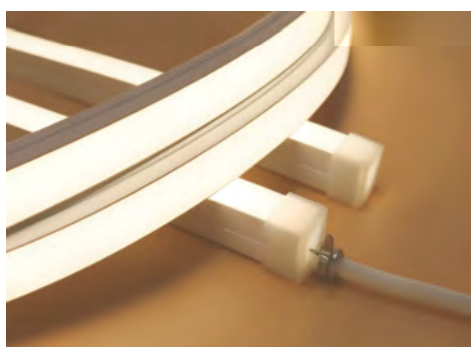

LEDline Flex