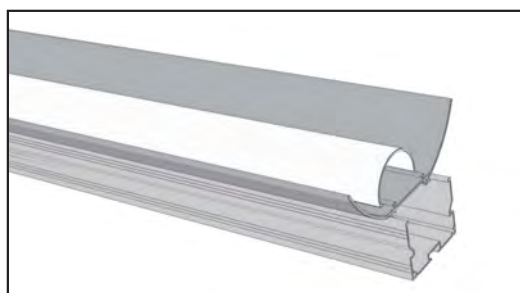

Aluminum Profile

YD-2831

Material: AL6063-T5
Surface: black/white/silver
Pc cover option:
opal diffuser, transparent, frosted
Available length: 0.5-3m

Material: AL6063-T5
Surface: black/white/silver
Pc cover option:
opal diffuser, transparent, frosted
Available length: 0.5-6m

YD-9358