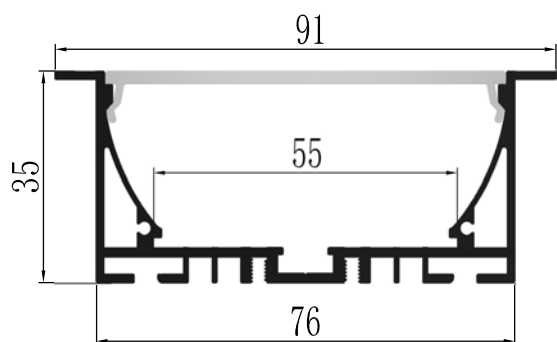

YD-9135

Material: AL6063-T5

Surface: black/white/silver

Pc cover option:

opal diffuser, transparent, frosted

Available length: 0.5-4m