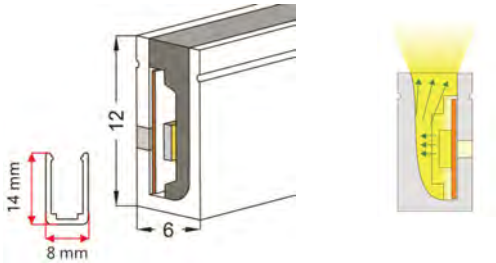

DIMENSIONS & WATERPROOF

PRODUCT SPECIFICATION

Dimension	5000mmx8mmx1.2mm
Chip density	120LED, 8.33mm LED pitch
Step LEDs	6LED(24V)
Step Length	6LED(24V)
Power(W)	3W 4.8W 7.2W 9.6W 12W 14.4W/meter
Efficacy	115lm/W
Voltage(V)	DC24V/DC12V
Current(A/m)	0.5A(24V)/1A(12V)