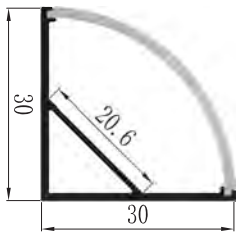

Aluminum Profile

YD-3030-R

YD-3030-S

Material: AL6063-T5

Surface: black/white/silver

Pc cover option:

opal diffuser, transparent, frosted

Available length: 0.5-4m