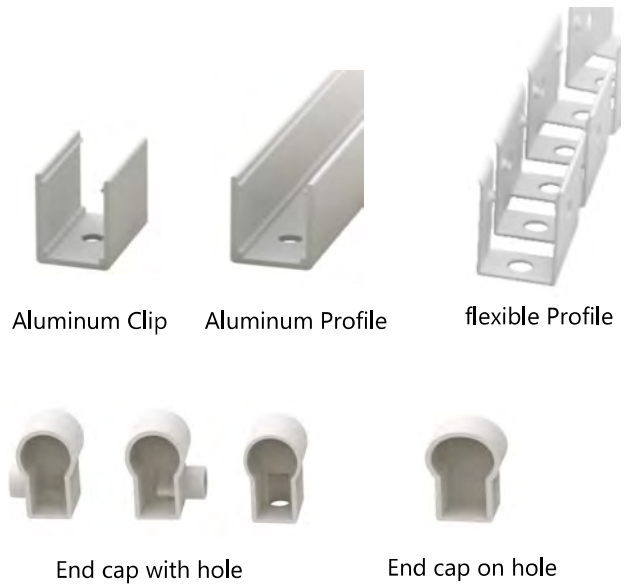

PRODUCT PHOTOMETRICS

CCT (K)	Watt/Lumen (W/lm/m)	Watt/Lumen (W/lm/m)	Watt/Lumen (W/lm/m)	Watt/Lumen (W/lm/m)	Watt/Lumen (W/lm/m)	CRI
2700K	3W/150lm	4.8W/240lm	7.2W/360lm	9.6W/480lm	12W/600lm	83/93
3000K	3W/165lm	4.8W/264lm	7.2W/396lm	9.6W/528lm	12W/660lm	83/93
3500K	3W/180lm	4.8W/288lm	7.2W/432lm	9.6W/576lm	12W/720lm	83/93
4000K	3W/195lm	4.8W/312lm	7.2W/468lm	9.6W/624lm	12W/780lm	83/93
6000K	3W/210lm	4.8W/336lm	7.2W/504lm	9.6W/672lm	12W/840lm	83/93