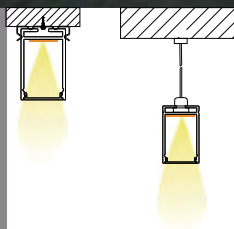

Aluminum Profile

Aluminum Profile

Material: 6063-T5
Color: anodized silver available
another color can be customized
Weight: 0.3kg/m

Cover

Material: imported pc plastics
Color: frosted, opal diffuser, transparent
Weight: 0.03kg/m

End cap

Material: imported pc plastics

Installation parts

Material: stainless steel
Color: true colors

YD 2525

Aluminum Profile

Material: 6063-T5
Color: anodized silver available
another color can be customized
Weight: 0.47kg/m

Cover

Material: imported pc plastics
Color: frosted, opal diffuser, transparent
Weight: 0.03kg/m

End cap

Material: imported pc plastics

Installation parts

Material: stainless steel
Color: true colors

YD 2540