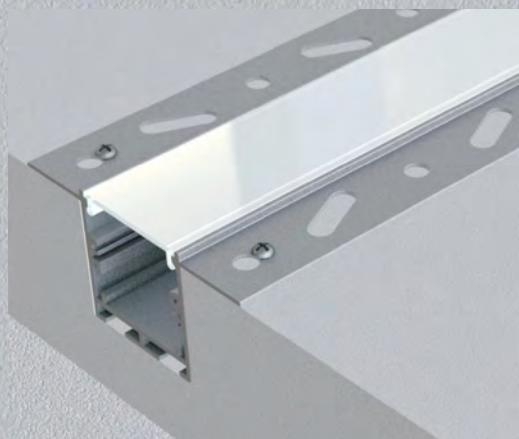

Aluminum Profile

CE RoHS

YD 7535

Aluminum Profile

Material: 6063-T5

Color: anodized silver available
another color can be customized

Weight: 0.7kg/m

Cover

Material: imported pc plastics

Color: frosted, opal diffuser transparent

Weight: 0.07Kg/m

End cap

Material: 6063-5