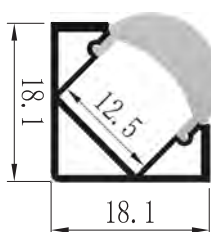

# Aluminum Profile

**YD-1203**

**YD-1301**

Material: AL6063-T5

Surface: black/white/silver

Pc/PMMA Cover Option:

opal diffuser, transparent, frosted

Available length: 0.5-4m