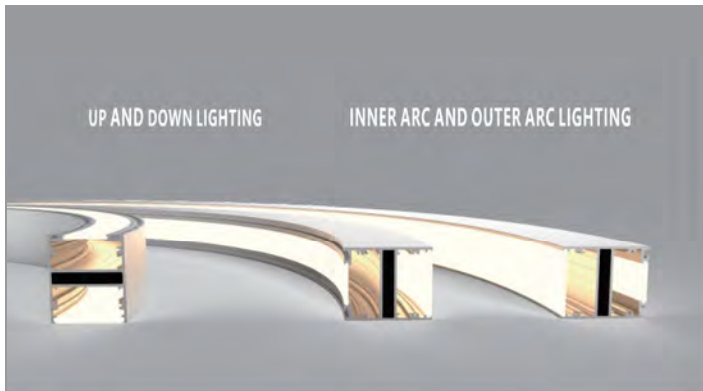

Aluminum Profile