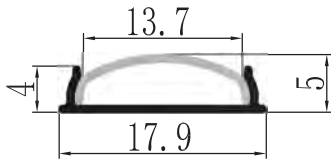

Aluminum Profile

CE RoHS

YD-1806

YD-1145

Material: AL6063-T5

Surface: black/white/silver

Pc cover option:

opal diffuser, transparent, frosted

Available length: 0.5-3m