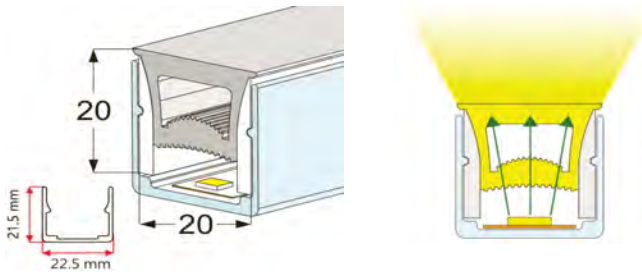

DIMENSIONS & WATERPROOF

PRODUCT SPECIFICATION

Dimension	5000mmx10mmx1.2mm
Chip density	120LED, 8.33mm LED pitch
Step LEDs	6LED(24V)/3LED(12V)
Step Length	6LED(24V)/3LED(12V)
Power(W)	3W 4.8W 7.2W 9.6W 12W 14.4W/meter
Efficacy	115lm/W
Voltage(V)	DC24V/DC12V
Current(A/m)	0.5A(24V)/1A(12V)

PRODUCT PHOTOMETRICS

CCT (K)	Watt/Lumen (W/lm/m)	Watt/Lumen (W/lm/m)	Watt/Lumen (W/lm/m)	Watt/Lumen (W/lm/m)	Watt/Lumen (W/lm/m)	CRI
2700K	3W/150lm	4.8W/240lm	7.2W/360lm	9.6W/480lm	12W/600lm	83/93
3000K	3W/165lm	4.8W/264lm	7.2W/396lm	9.6W/528lm	12W/660lm	83/93
3500K	3W/180lm	4.8W/288lm	7.2W/432lm	9.6W/576lm	12W/720lm	83/93
4000K	3W/195lm	4.8W/312lm	7.2W/468lm	9.6W/624lm	12W/780lm	83/93
6000K	3W/210lm	4.8W/336lm	7.2W/504lm	9.6W/672lm	12W/840lm	83/93