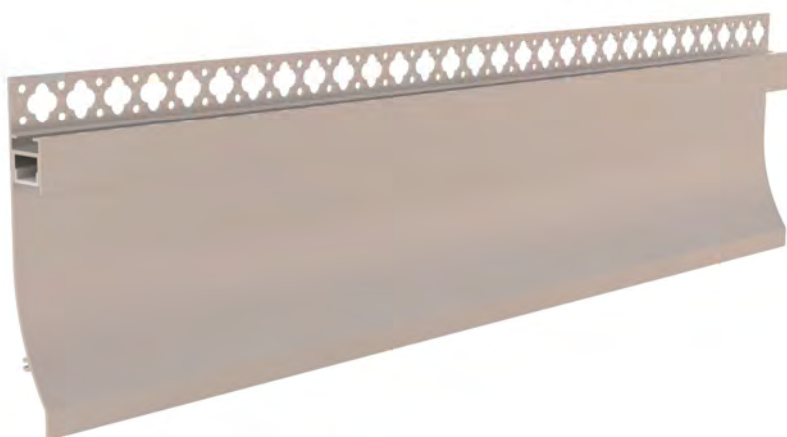

## YD-12017

Material: AL6063-T5  
Surface: black/white/silver

Pc cover option:  
opal diffuser, transparent, frosted  
Available length: 0.5-4m

YD-12017  
plastic end cap