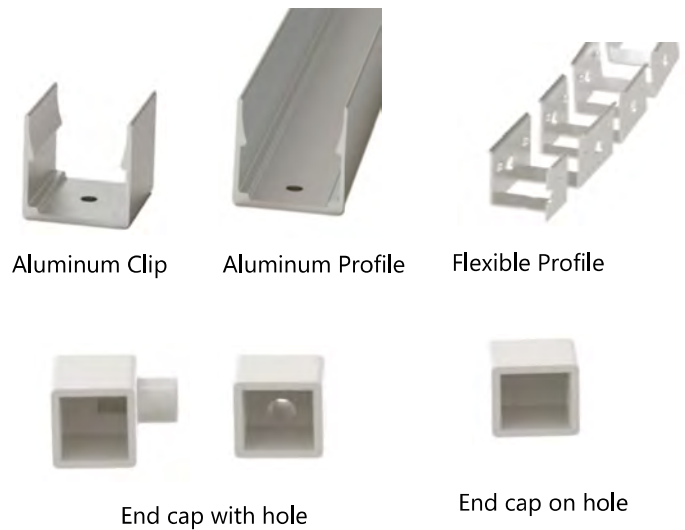

PRODUCT PHOTOMETRICS

CCT (K)	Watt/Lumen (W/lm/m)	Watt/Lumen (W/lm/m)	Watt/Lumen (W/lm/m)	Watt/Lumen (W/lm/m)	Watt/Lumen (W/lm/m)	CRI
2700K	3W/150lm	4.8W/240lm	7.2W/360lm	9.6W/480lm	12W/600lm	83/93
3000K	3W/165lm	4.8W/264lm	7.2W/396lm	9.6W/528lm	12W/660lm	83/93
3500K	3W/180lm	4.8W/288lm	7.2W/432lm	9.6W/576lm	12W/720lm	83/93
4000K	3W/195lm	4.8W/312lm	7.2W/468lm	9.6W/624lm	12W/780lm	83/93
6000K	3W/210lm	4.8W/336lm	7.2W/504lm	9.6W/672lm	12W/840lm	83/93