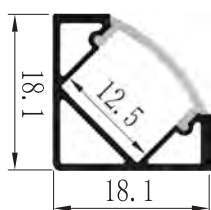

# Aluminum Profile

**YD-1203**

**YD-1301**

Material: AL6063-T5

Surface: black/white/silver

Pc/PMMA Cover Option:

opal diffuser, transparent, frosted

Available length: 0.5-4m