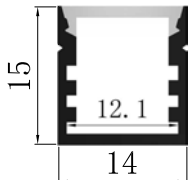

YD-1215

YD-1415

YD-1208
plastic end cap

YD-1407
plastic end cap

YD-1215
plastic end cap

YD-1415
plastic end cap