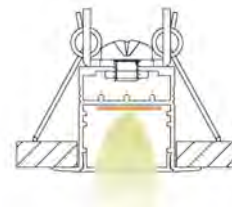

Aluminum Profile