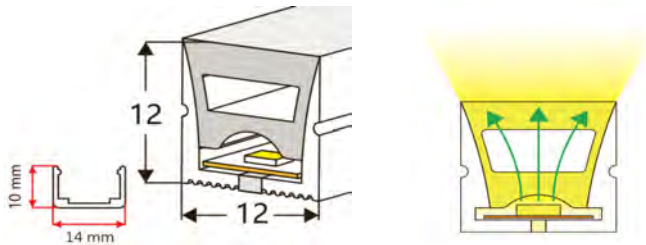

DIMENSIONS & WATERPROOF

PRODUCT SPECIFICATION

Dimension	5000mmx8mmx1.2mm
Chip density	120LED, 8.33mm LED pitch
Step LEDs	6LED(24V)/3LED(12V)
Step Length	6LED(24V)/3LED(12V)
Power(W)	3W 4.8W 7.2W 9.6W 12W/meter
Efficacy	115lm/W
Voltage(V)	DC24V/DC12V
Current(A/m)	0.5A(24V)/1A(12V)