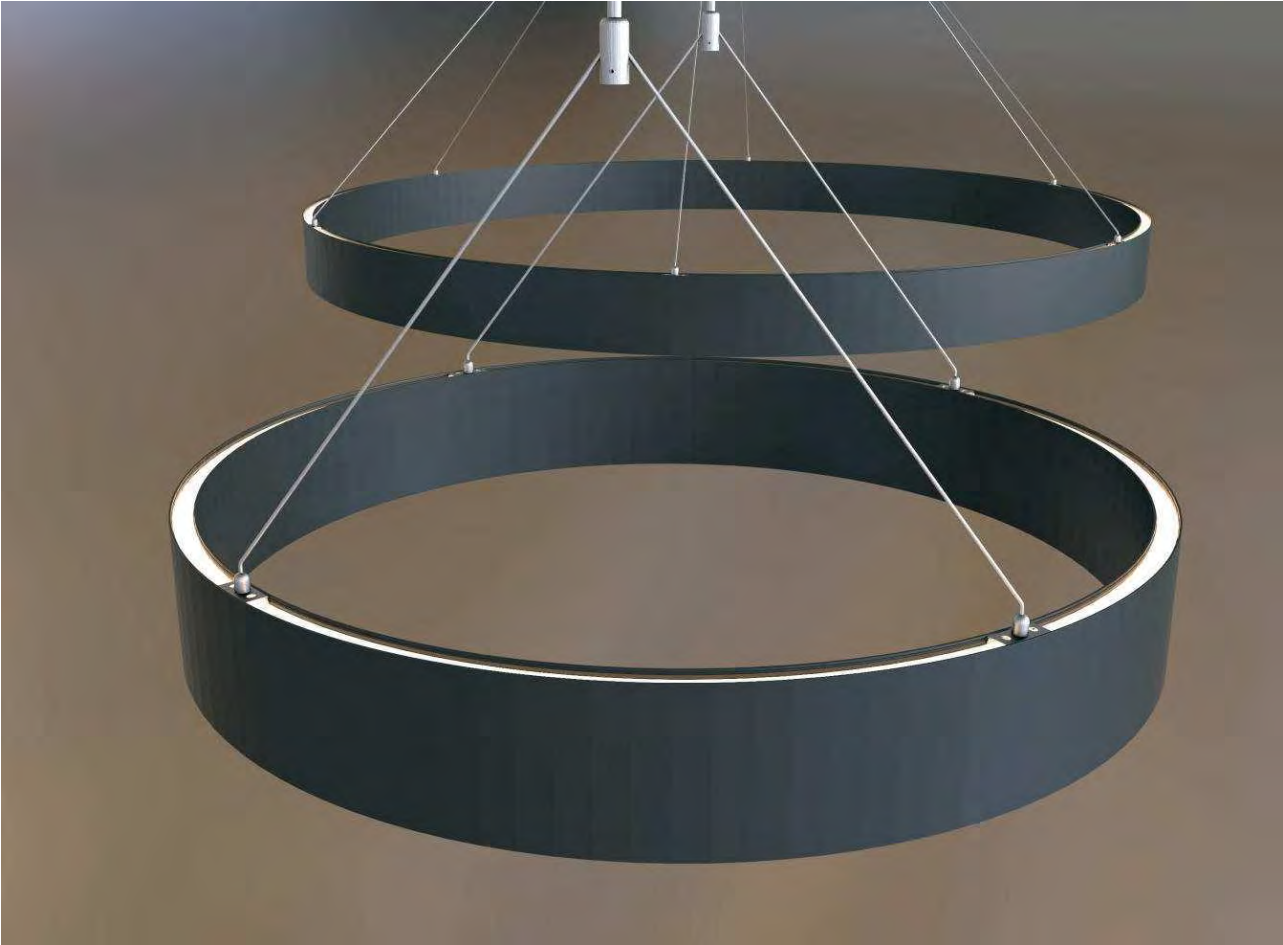

Aluminum Profile **CE ROHS**

YD 1590