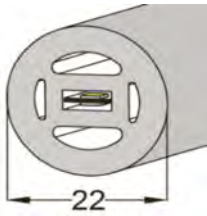

DIMENSIONS & WATERPROOF

PRODUCT SPECIFICATION

Dimension	5000mmx8mmx1.2mm
Chip density	240LED, 8.33mm LED pitch
Step LEDs	12LED(24V)
Step Length	12LED(24V)
Power(W)	3W 4.8W 7.2W 9.6W 12W 14.4W/meter
Efficacy	115lm/W
Voltage(V)	DC24V/DC12V
Current(A/m)	0.5A(24V)/1A(12V)