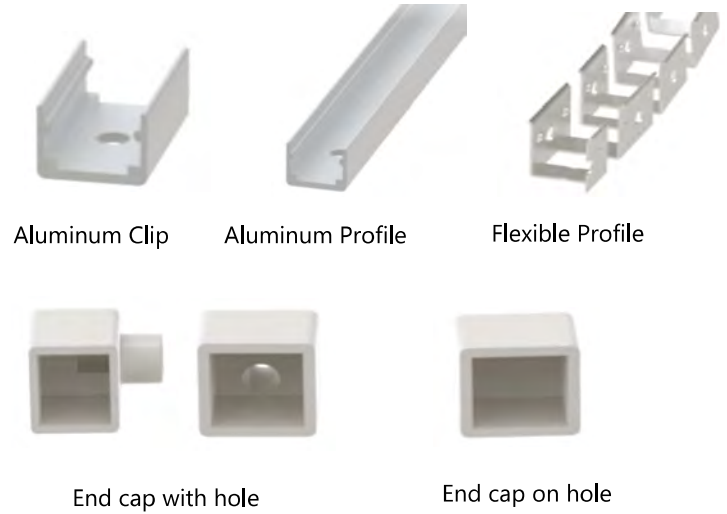

PRODUCT PHOTOMETRICS

CCT (K)	Watt/Lumen (W/lm/m)	Watt/Lumen (W/lm/m)	Watt/Lumen (W/lm/m)	Watt/Lumen (W/lm/m)	Watt/Lumen (W/lm/m)	CRI
2700K	3W/150lm	4.8W/240lm	7.2W/360lm	9.6W/480lm	12W/600lm	83/93
3000K	3W/165lm	4.8W/264lm	7.2W/396lm	9.6W/528lm	12W/660lm	83/93
3500K	3W/180lm	4.8W/288lm	7.2W/432lm	9.6W/576lm	12W/720lm	83/93
4000K	3W/195lm	4.8W/312lm	7.2W/468lm	9.6W/624lm	12W/780lm	83/93
6000K	3W/210lm	4.8W/336lm	7.2W/504lm	9.6W/672lm	12W/840lm	83/93