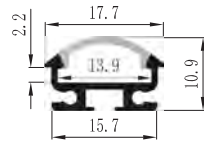

Material: AL6063-T5

Surface: black/white/silver

Pc cover option:

opal diffuser, transparent, frosted

Available length: 0.5-3m