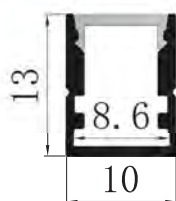

Aluminum Profile

YD-1013

YD-1015

Material: AL6063-T5

Surface: black/white/silver

Pc cover option:

opal diffuser, transparent, frosted

Available length: 0.5-4m