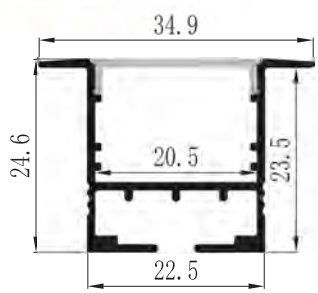

Aluminum Profile

YD-3523

Material: AL6063-T5
Surface: black/white/silver
Pc cover option:
opal diffuser, transparent, frosted
Available length: 0.5-4m

step:

YD-3535

Material: AL6063-T5
Surface: black/white/silver
Pc cover option:
opal diffuser, transparent, frosted
Available length: 0.5-4m