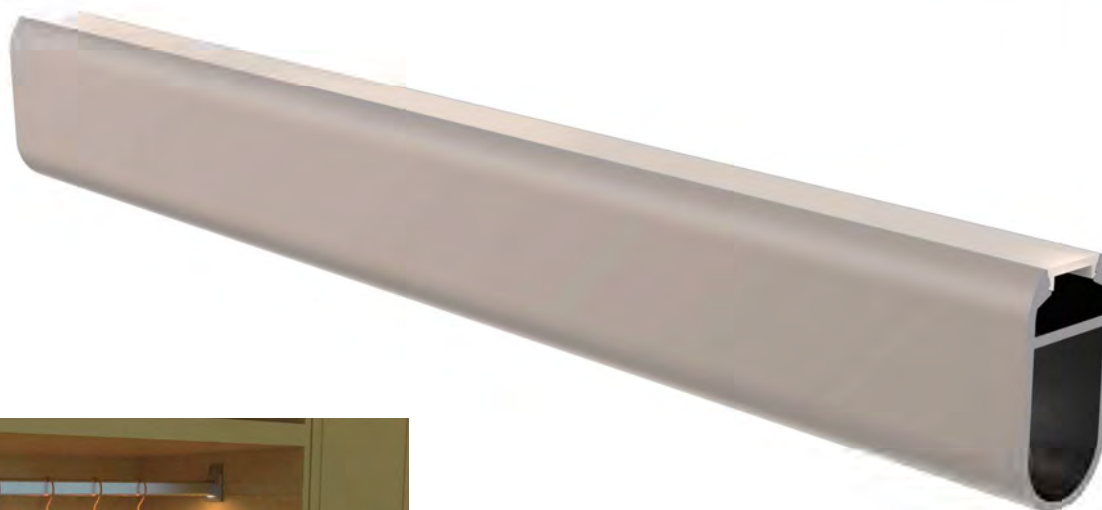

## YD-1607

Material: AL6063-T5  
Surface: black/white/silver

Pc cover option:

opal diffuser, transparent, frosted  
Available length: 0.5-3m

YD-1607  
plastic end cap

YD-1607  
metal clip

YD-1401

YD-3518