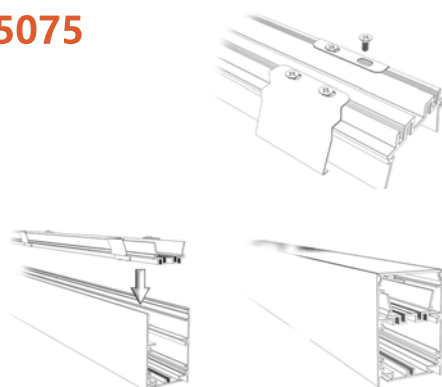

Aluminum Profile

YD-5075

YD-6575

Material: AL6063-T5

Surface: black/white/silver

Pc cover option:

opal diffuser, transparent, frosted

Available length: 0.5-4m

YD-5075

YD-6575