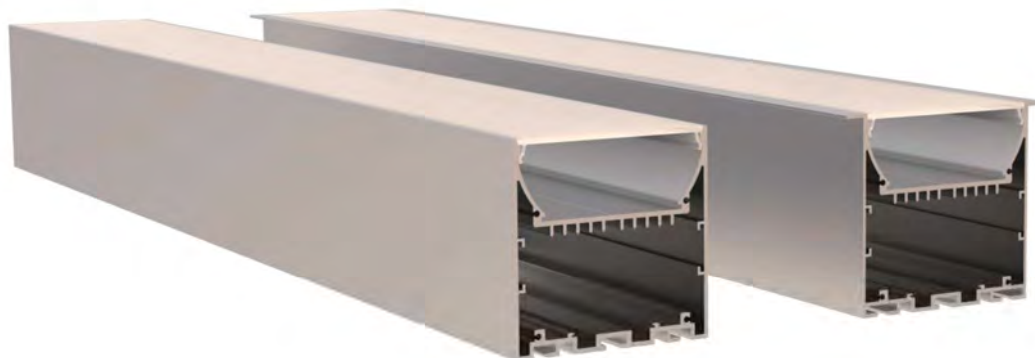

# Aluminum Profile

**YD-7676**

**YD-9176**

Material: AL6063-T5

Surface: black/white/silver

Pc cover option:

opal diffuser, transparent, frosted

Available length: 0.5-4m