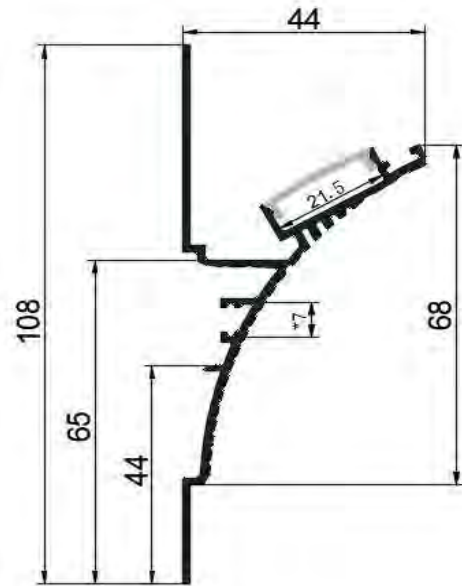

Aluminum Profile

CE RoHS

YD 44108

Aluminum Profile

Material: 6063-T5

Color: anodized silver available
another color can be customized

Weight: 0.71kg/m

Cover

Material: imported pc plastics

Color: frosted, opal diffuser transparent

Weight: 0.035Kg/m

End cap

Material: imported pc plastics

Installation parts

Material: imported silica gel

Color: white