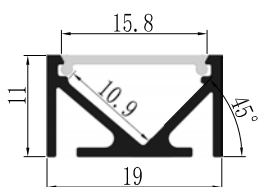

Aluminum Profile

YD-1911

YD-2111

Material: AL6063-T5

Surface: black/white/silver

Pc cover option:

opal diffuser, transparent, frosted

Available length: 0.5-6m