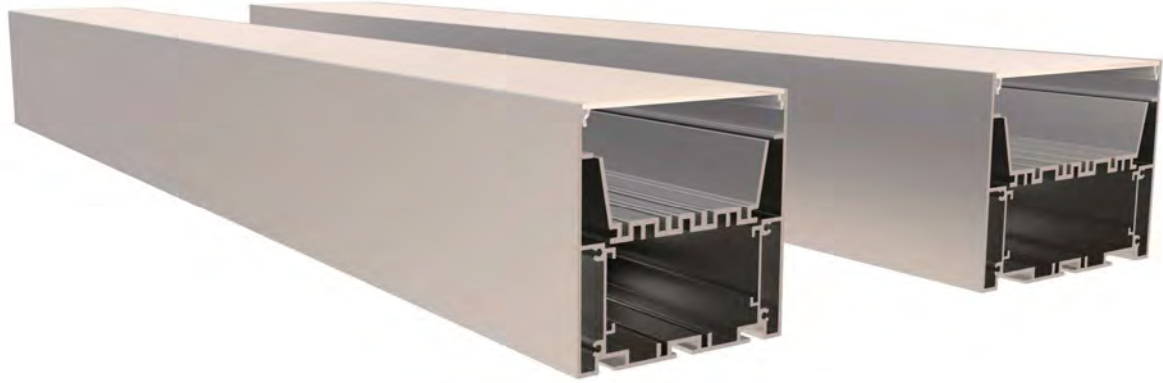

Aluminum Profile

YD-8080

YD-10280