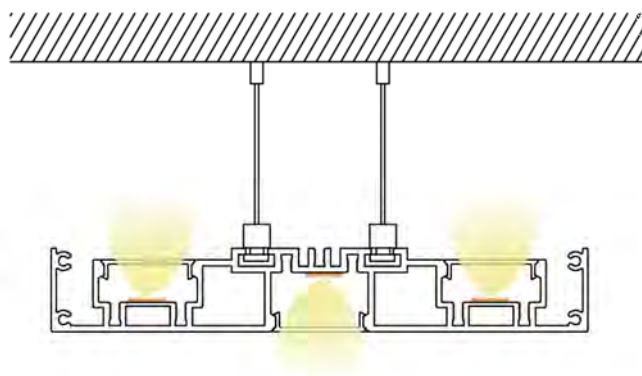

## YD-15023

Material: AL6063-T5

Surface: black/white/silver

Pc cover option:

opal diffuser, transparent, frosted

Available length: 0.5-4m

YD-15023  
metal end cap

suspended  
wire