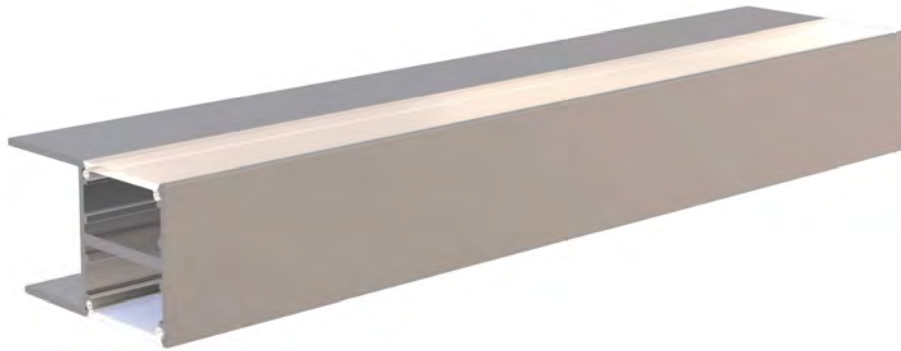

Aluminum profile