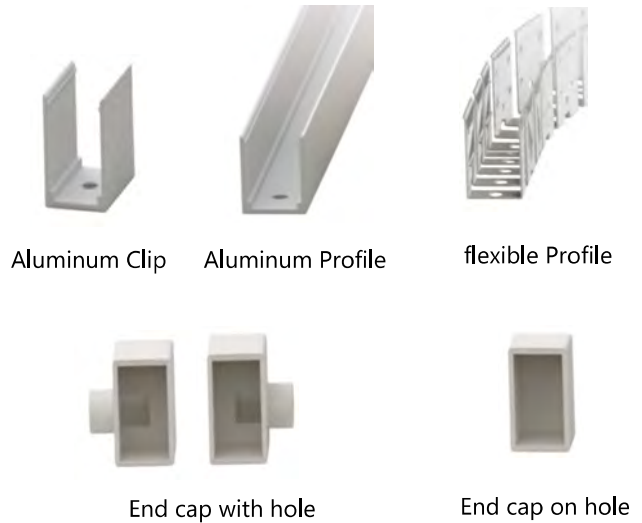

PRODUCT PHOTOMETRICS

CCT (K)	Watt/Lumen (W/lm/m)	Watt/Lumen (W/lm/m)	Watt/Lumen (W/lm/m)	Watt/Lumen (W/lm/m)	Watt/Lumen (W/lm/m)	CRI
2700K	3W/150lm	4.8W/240lm	7.2W/360lm	9.6W/480lm	12W/600lm	83/93
3000K	3W/165lm	4.8W/264lm	7.2W/396lm	9.6W/528lm	12W/660lm	83/93
3500K	3W/180lm	4.8W/288lm	7.2W/432lm	9.6W/576lm	12W/720lm	83/93
4000K	3W/195lm	4.8W/312lm	7.2W/468lm	9.6W/624lm	12W/780lm	83/93
6000K	3W/210lm	4.8W/336lm	7.2W/504lm	9.6W/672lm	12W/840lm	83/93