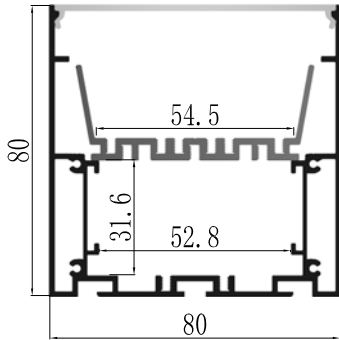

Aluminum Profile

YD-8080

YD-10280

Material: AL6063-T5

Surface: black/white/silver

Pc cover option:

opal diffuser, transparent, frosted

Available length: 0.5-4m