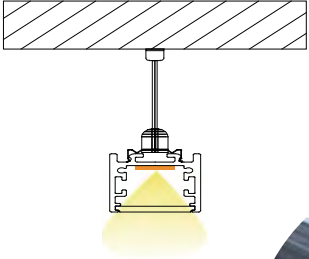

Aluminum Profile CE RoHS

New technology