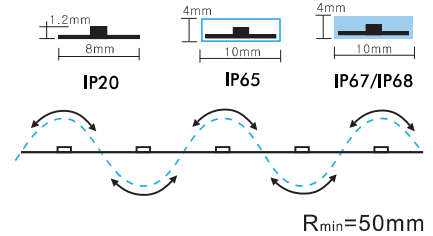

## PRODUCT SPECIFICATION

Dimension	5000mmx8mmx1.2mm
Chip density	120LED, 8.3mm LED pitch
Step LEDs	6LED(24V)/3LED(12V)
Step Length	6LED(24V)/3LED(12V)
Power(W)	3W 4.8W 7.2W 9.6W 12W 14.4W 18W/meter
Efficacy	115lm/W
Voltage(V)	DC24V/DC12V
Current(A/m)	0.5A(24V)/1A(12V)

# 2835SMD 180LEDs LED STRIP

- ▶ 2835 LED with broad luminous surface
- ▶ Self-encapsulated design offers optional 2100-10000K
- ▶ White lights and R/G/B/Y and others colourful lights for option
- ▶ High quality PCB, high thermal 3M adhesive
- ▶ Provide 1 BIN delivery

## PRODUCT SPECIFICATION

Dimension	5000mmx10mmx1.2mm
Chip density	180LED, 5.55mm LED pitch
Step LEDs	6LED(24V)
Step Length	6LED(24V)
Power(W)	3W 4.8W 7.2W 9.6W 12W 14.4W 18W/meter
Efficacy	115lm/W
Voltage(V)	DC24V
Current(A/m)	0.5A(24V)