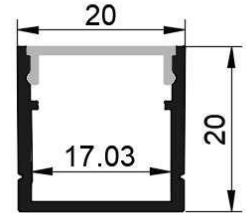

Aluminum Profile

Aluminum Profile

Material: 6063-T5

Color: anodized silver available
another color can be customized

Weight: 0.022kg/m

Cover

Material: imported silica gel

Color: white

Weight: 0.03kg/m

End cap

Material: imported pc plastics

Installation parts

Material: stainless steel

Color: true colors

YD 2020-S