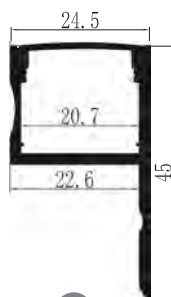

YD-2009

Material: AL6063-T5
Surface: black/white/silver
Pc cover option:
opal diffuser, transparent, frosted
Available length: 0.5-4m