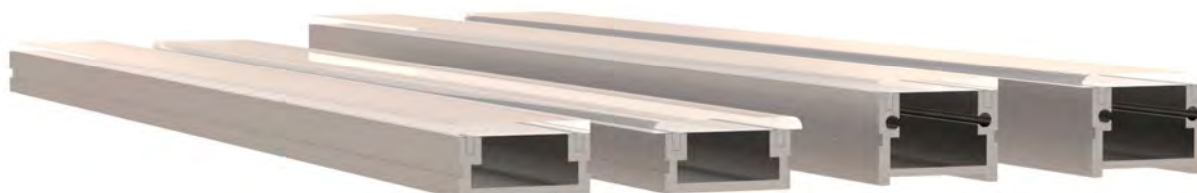

Aluminum Profile

YD-1610

YD-1612

YD-1610-1

YD-1612-1

Material: AL6063-T5

Surface: black/white/silver

Pc cover option:

opal diffuser, transparent, frosted

Available length: 0.5-4m

FOR IP65