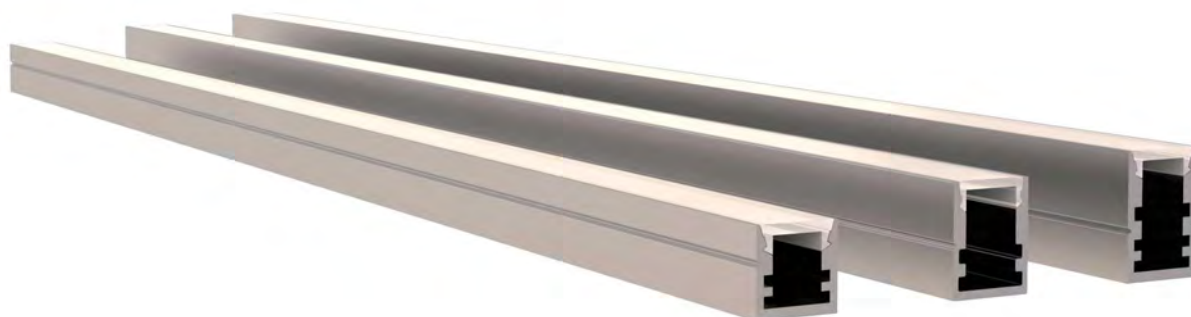

Aluminum Profile

YD-1013

YD-1015

Material: AL6063-T5

Surface: black/white/silver

Pc cover option:

opal diffuser, transparent, frosted

Available length: 0.5-4m