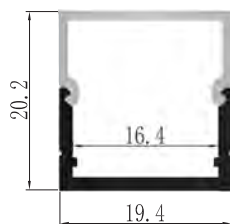

Aluminum Profile

YD-1608

Material: AL6063-T5

Surface: black/white/silver

Pc cover option:

opal diffuser, transparent, frosted

Available length: 0.5-4m

YD-1609