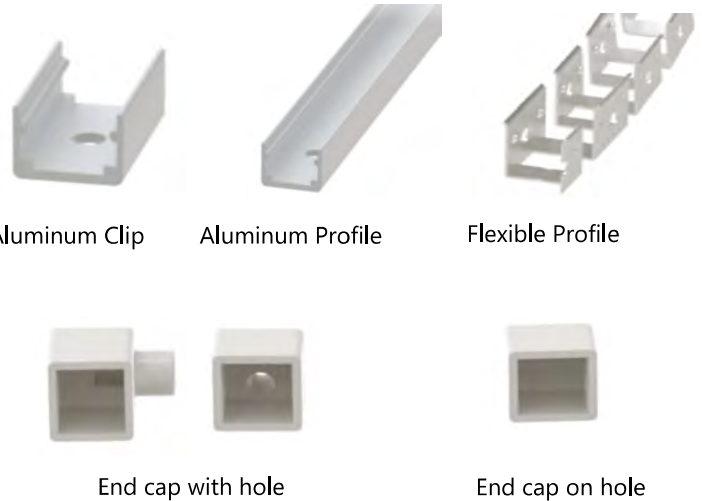

PRODUCT PHOTOMETRICS

CCT (K)	Watt/Lumen (W/lm/m)	Watt/Lumen (W/lm/m)	Watt/Lumen (W/lm/m)	Watt/Lumen (W/lm/m)	Watt/Lumen (W/lm/m)	CRI
2700K	3W/150lm	4.8W/240lm	7.2W/360lm	9.6W/480lm	12W/600lm	83/93
3000K	3W/165lm	4.8W/264lm	7.2W/396lm	9.6W/528lm	12W/660lm	83/93
3500K	3W/180lm	4.8W/288lm	7.2W/432lm	9.6W/576lm	12W/720lm	83/93
4000K	3W/195lm	4.8W/312lm	7.2W/468lm	9.6W/624lm	12W/780lm	83/93
6000K	3W/210lm	4.8W/336lm	7.2W/504lm	9.6W/672lm	12W/840lm	83/93