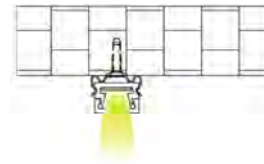

Aluminum Profile