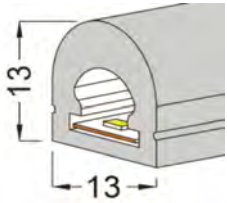

DIMENSIONS & WATERPROOF

PRODUCT SPECIFICATION

Dimension	5000mmx8mmx1.2mm
Chip density	120LED, 8.33mm LED pitch
Step LEDs	6LED(24V)
Step Length	6LED(24V)
Power(W)	3W 4.8W 7.2W 9.6W 12W/meter
Efficacy	115lm/W
Voltage(V)	DC24V/DC12V
Current(A/m)	0.5A(24V)/1A(12V)