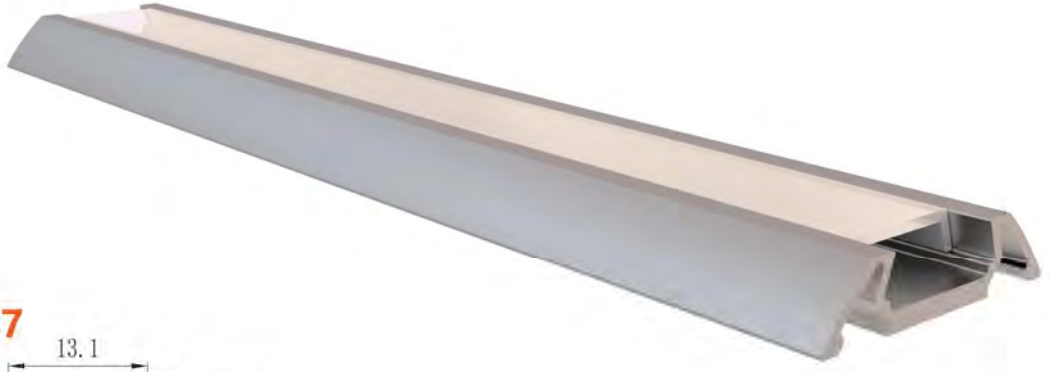

Material: AL6063-T5

Surface: black/white/silver

Pc cover option:

opal diffuser, transparent, frosted

Available length: 0.5-4m

**Aluminum profile** 

**YD-1107**

Material: AL6063-T5  
 Surface: black/white/silver  
 Pc cover option:  
 opal diffuser, transparent, frosted  
 Available length: 0.5-4m