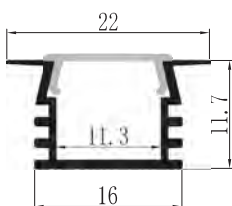

YD-1105-1

YD-1105/1105-1
plastic end cap