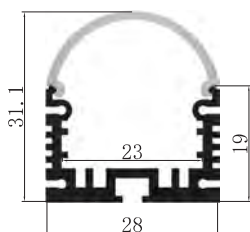

## YD-2831

Material: AL6063-T5  
 Surface: black/white/silver  
 Pc cover option:  
 opal diffuser, transparent, frosted  
 Available length: 0.5-3m

YD-2831 metal clip

suspended wire

Material: AL6063-T5  
 Surface: black/white/silver  
 Pc cover option:  
 opal diffuser, transparent, frosted  
 Available length: 0.5-6m