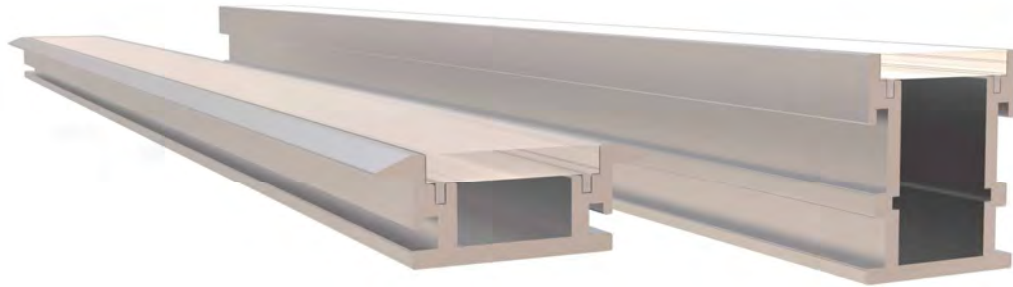

YD-2610

Material: AL6063-T5

Surface: black/white/silver

Pc cover option:

opal diffuser, transparent, frosted

Available length: 0.5-4m

YD-2126

FOR IP65