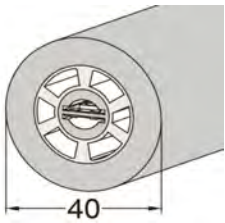

DIMENSIONS & WATERPROOF

PRODUCT SPECIFICATION

Dimension	5000mmx10mmx1.2mm
Chip density	240LED, 8.33mm LED pitch
Step LEDs	12LED(24V)
Step Length	12LED(24V)
Power(W)	3W 4.8W 7.2W 9.6W 12W 14.4W/meter
Efficacy	115lm/W
Voltage(V)	DC24V/DC12V
Current(A/m)	0.5A(24V)/1A(12V)