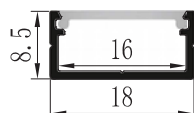

Material: AL6063-T5
Surface: black/white/silver
Pc cover option:
opal diffuser, transparent, frosted
Available length: 0.5-4m