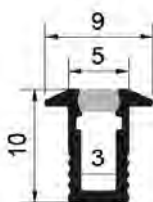

## Installation parts

Material: stainless steel

Color: true colors

**YD 1005**

开孔尺寸6MM

**YD 1009**