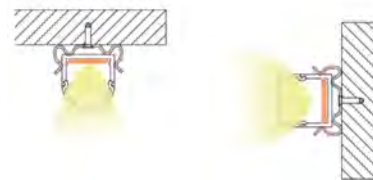

Aluminum Profile

YD-1608