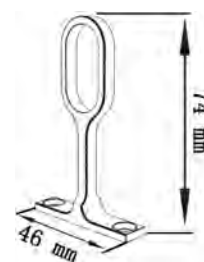

Aluminum Profile

YD-1401

Material: AL6063-T5

Surface: black/white/silver

Pc cover option:

opal diffuser, transparent, frosted

Available length: 0.5-6m

YD-3518

YD-3518 metal end cap

Material: AL6063-T5

Surface: black/white/silver

Pc cover option:

opal diffuser, transparent, frosted

Available length: 0.5-4m