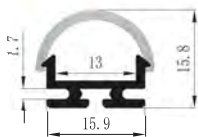

opal diffuser, transparent, frosted

Available length: 0.5-3m

YD-06 metal end cap

YD-01 plastic end cap

YD-01 plastic end cap

YD-01/06 metal clip

suspended wire

YD-01-1