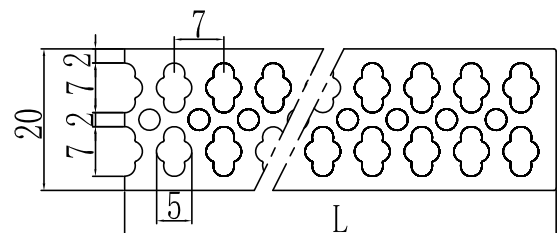

Double side working together with the plaster or dry wall can be fixed by screw.