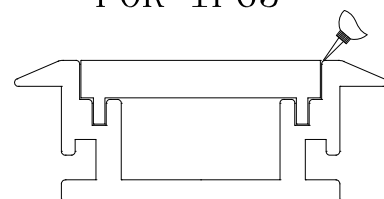

Available length: 0.5-4m

**YD-2126**

YD-2610 plastic end cap

YD-2126 plastic end cap

YD-2610/2126 metal clip

FOR IP65