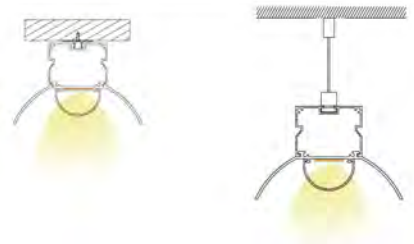

## YD-2831

Material: AL6063-T5  
 Surface: black/white/silver  
 Pc cover option:  
 opal diffuser, transparent, frosted  
 Available length: 0.5-3m

YD-2831 metal clip

suspended wire

Material: AL6063-T5  
 Surface: black/white/silver  
 Pc cover option:  
 opal diffuser, transparent, frosted  
 Available length: 0.5-6m