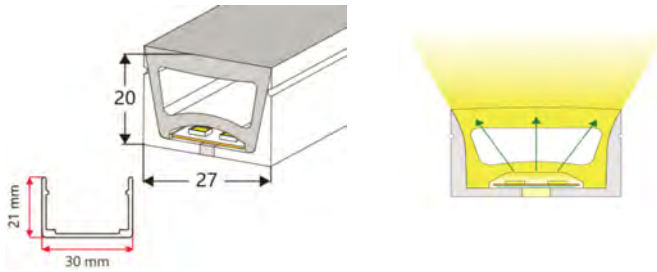

DIMENSIONS & WATERPROOF

PRODUCT SPECIFICATION

Dimension	5000mmx12mmx1.2mm
Chip density	240LED, 8.33mm LED pitch
Step LEDs	12LED(24V)
Step Length	12LED(24V)
Power(W)	3W 4.8W 7.2W 9.6W 12W 14.4W/meter
Efficacy	115lm/W
Voltage(V)	DC24V/DC12V
Current(A/m)	0.5A(24V)/1A(12V)