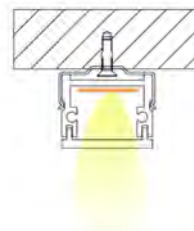

Aluminum Profile