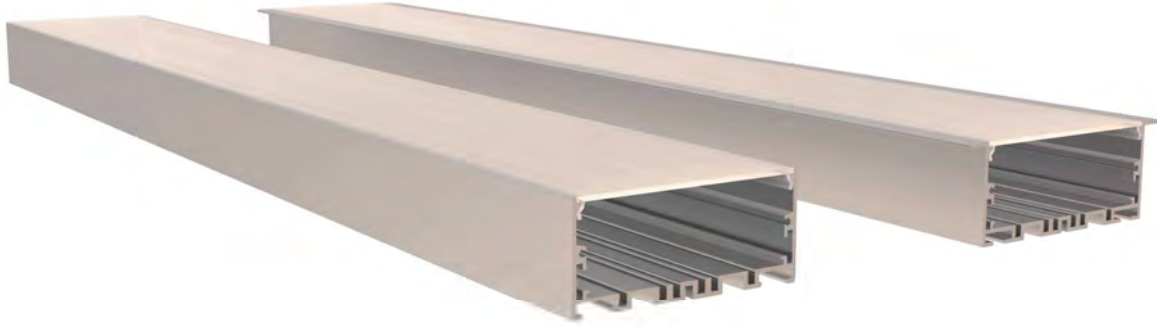

Aluminum Profile