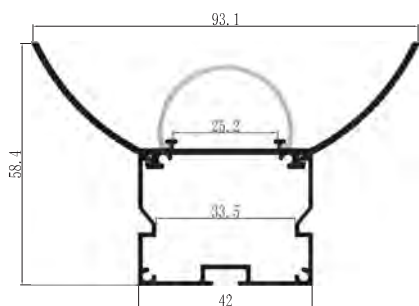

Aluminum Profile

YD-2831

Material: AL6063-T5
Surface: black/white/silver
Pc cover option:
opal diffuser, transparent, frosted
Available length: 0.5-3m

Material: AL6063-T5
Surface: black/white/silver
Pc cover option:
opal diffuser, transparent, frosted
Available length: 0.5-6m

YD-9358