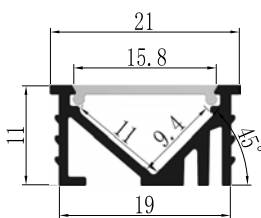

Aluminum Profile

YD-1911

YD-2111

Material: AL6063-T5

Surface: black/white/silver

Pc cover option:

opal diffuser, transparent, frosted

Available length: 0.5-6m