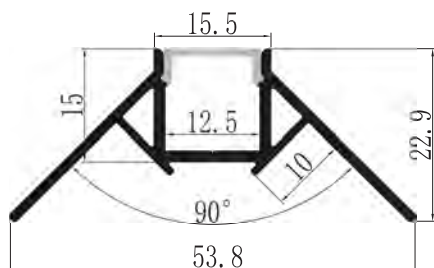

Aluminum Profile

YD-5315

Material: AL6063-T5

Surface: black/white/silver

Pc cover option:

opal diffuser, transparent, frosted

Available length: 0.5-4m

Double side working together with the plaster or dry wall can be fixed by screw.