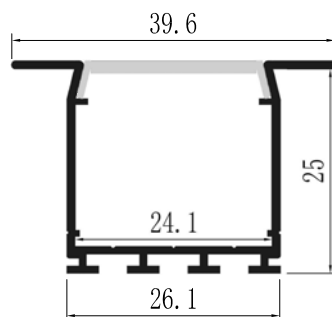

YD-2404

YD-2403
plastic end cap