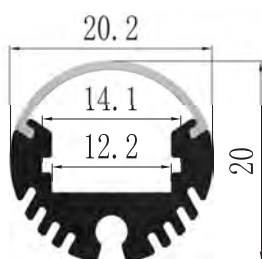

Aluminum Profile

YD-2020

Material: AL6063-T5

Surface: black/white/silver

Pc cover option:

opal diffuser, transparent, frosted

Available length: 0.5-6m