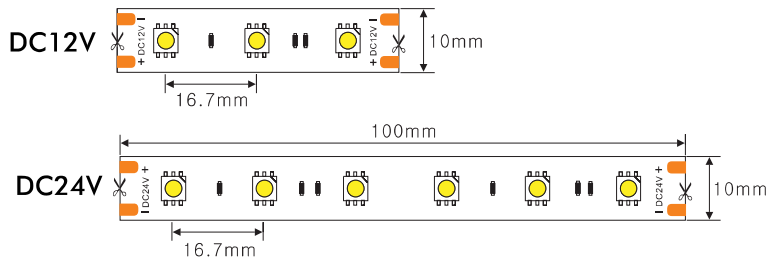

DIMENSIONS & WATERPROOF

PRODUCT SPECIFICATION

Dimension	5000mmx8mmx2mm
Chip density	60LED, 16.7mm LED pitch
Step LEDs	6LED(24V)/3LED(12V)
Step Length	6LED(24V)/3LED(12V)
Power(W)	3W 4.8W 7.2W 9.6W 12W 14.4W/meter
Efficacy	115lm/W
Voltage(V)	DC24V/DC12V
Current(A/m)	0.6A(24V)/1.2A(12V)