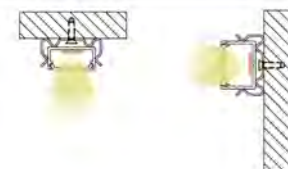

## YD-1305

Material: AL6063-T5  
 Surface: black/white/silver  
 PMMA cover option:  
 opal diffuser, transparent, frosted  
 Available length: 0.5-4m

YD-1305 metal clip