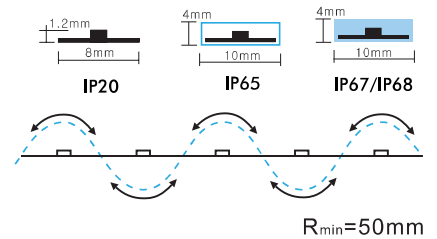

## PRODUCT SPECIFICATION

Dimension	5000mmx8mmx2mm
Chip density	60LED,16.7mm LED pitch
Step LEDs	6LED(24V)/3LED(12V)
Step Length	6LED(24V)/3LED(12V)
Power(W)	3W 4.8W 7.2W 9.6W 12W 14.4W/meter
Efficacy	115lm/W
Voltage(V)	DC24V/DC12V
Current(A/m)	0.6A(24V)/1.2A(12V)