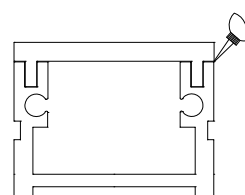

Aluminum Profile

YD-1610

YD-1612

YD-1610-1

YD-1612-1

Material: AL6063-T5

Surface: black/white/silver

Pc cover option:

opal diffuser, transparent, frosted

Available length: 0.5-4m

FOR IP65