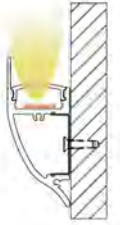

Aluminum Profile

CE RoHS

Material: AL6063-T5

Surface: black/white/silver

Pc cover option:

opal diffuser, transparent, frosted

Available length: 0.5-4m

YD-1402

Material: AL6063-T5

Surface: black/white/silver

Pc cover option:

opal diffuser, transparent, frosted

Available length: 0.5-4m

YD-1403

Material: AL6063-T5

Surface: black/white/silver

Pc cover option:

opal diffuser, transparent, frosted

Available length: 0.5-4m

YD-4290