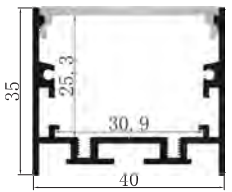

YD-4035

YD-5036
black diffuser cover