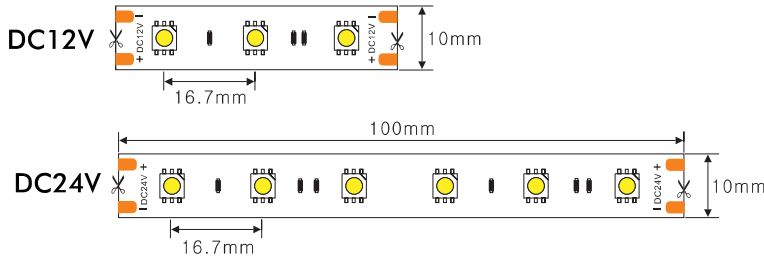

DIMENSIONS & WATERPROOF

PRODUCT SPECIFICATION

Dimension	5000mmx8mmx2mm
Chip density	60LED, 16.7mm LED pitch
Step LEDs	6LED(24V)/3LED(12V)
Step Length	6LED(24V)/3LED(12V)
Power(W)	3W 4.8W 7.2W 9.6W 12W 14.4W/meter
Efficacy	115lm/W
Voltage(V)	DC24V/DC12V
Current(A/m)	0.6A(24V)/1.2A(12V)