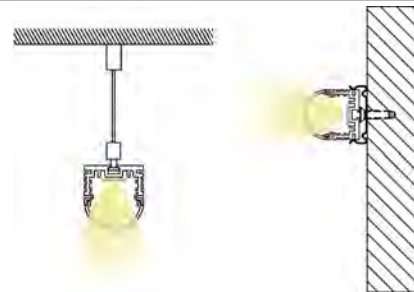

Aluminum Profile