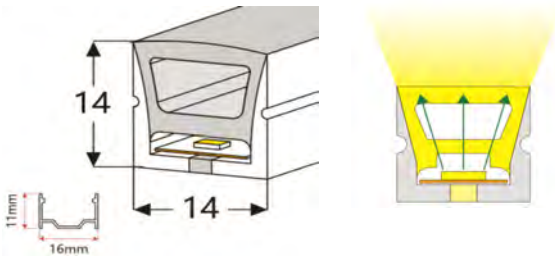

DIMENSIONS & WATERPROOF

PRODUCT SPECIFICATION

Dimension	5000mmx10mmx1.2mm
Chip density	120LED, 8.33mm LED pitch
Step LEDs	6LED(24V)/3LED(12V)
Step Length	6LED(24V)/3LED(12V)
Power(W)	3W 4.8W 7.2W 9.6W 12W/meter
Efficacy	115lm/W
Voltage(V)	DC24V/DC12V
Current(A/m)	0.5A(24V)/1A(12V)

PRODUCT PHOTOMETRICS

CCT (K)	Watt/Lumen (W/lm/m)	Watt/Lumen (W/lm/m)	Watt/Lumen (W/lm/m)	Watt/Lumen (W/lm/m)	Watt/Lumen (W/lm/m)	CRI
2700K	3W/150lm	4.8W/240lm	7.2W/360lm	9.6W/480lm	12W/600lm	83/93
3000K	3W/165lm	4.8W/264lm	7.2W/396lm	9.6W/528lm	12W/660lm	83/93
3500K	3W/180lm	4.8W/288lm	7.2W/432lm	9.6W/576lm	12W/720lm	83/93
4000K	3W/195lm	4.8W/312lm	7.2W/468lm	9.6W/624lm	12W/780lm	83/93
6000K	3W/210lm	4.8W/336lm	7.2W/504lm	9.6W/672lm	12W/840lm	83/93