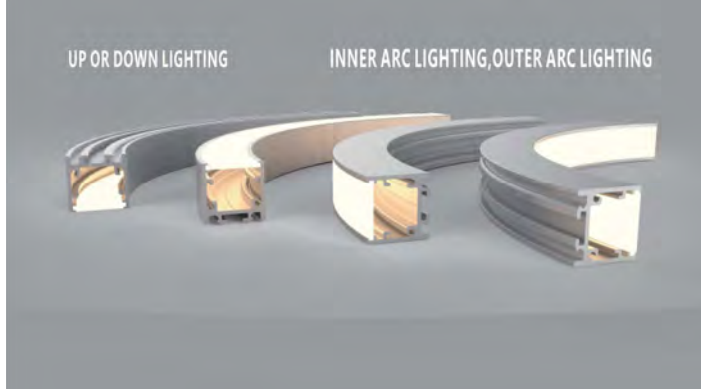

Aluminum Profile CE RoHS

New technology

Common processes

Aluminum Profile

Material: 6063-T5

Color: anodized silver available
another color can be customized

Weight: 0.456kg/m

Cover

Material: imported silica gel

Color: white

Weight: 0.05kg/m

End cap

Material: 6063-T5

Weight: 0.09Kg/m

Installation parts

Material: metal clip

YD 2525-R