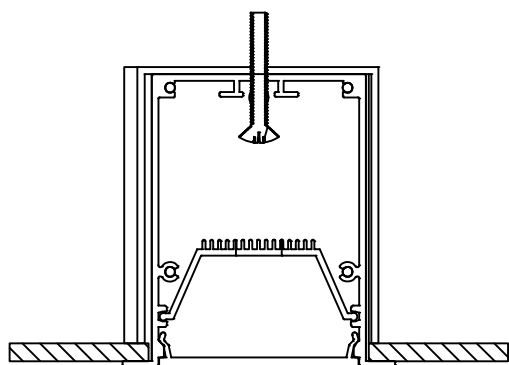

Available length: 0.5-4m

YD-5575 metal end cap

YD-5575 metal clip

suspended wire

YD-7075 metal end cap

YD-7075 metal clip