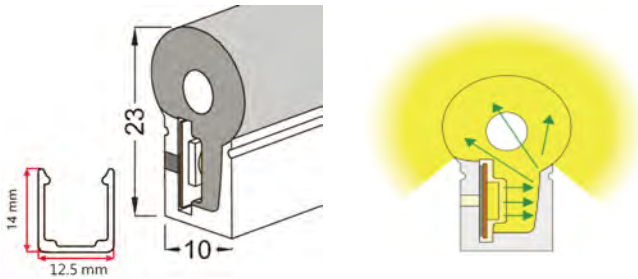

DIMENSIONS & WATERPROOF

PRODUCT SPECIFICATION

Dimension	5000mmx10mmx1.2mm
Chip density	120LED, 8.33mm LED pitch
Step LEDs	6LED(24V)
Step Length	6LED(24V)
Power(W)	3W 4.8W 7.2W 9.6W 12W /meter
Efficacy	115lm/W
Voltage(V)	DC24V/DC12V
Current(A/m)	0.5A(24V)/1A(12V)