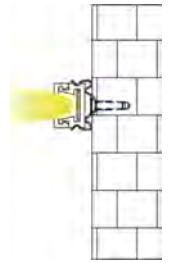

Aluminum Profile