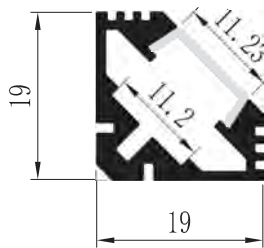

Aluminum Profile

YD-1101

Material: AL6063-T5

Surface: black/white/silver

Pc cover option:

opal diffuser, transparent, frosted

Available length: 0.5-4m

YD-1101-1

YD-1101
Insert the installation

YD-1101-1
Press the install