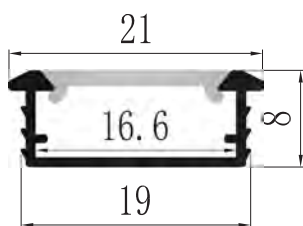

YD-1607

Material: AL6063-T5
Surface: black/white/silver

Pc cover option:

opal diffuser, transparent, frosted
Available length: 0.5-3m