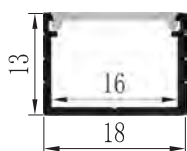

Material: AL6063-T5
Surface: black/white/silver
Pc cover option:
opal diffuser, transparent, frosted
Available length: 0.5-4m