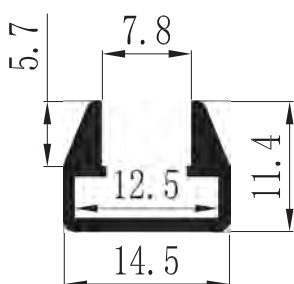

## YD-V04

Material: AL6063-T5  
 Surface: black/white/silver  
 Pc cover option:  
 opal diffuser, transparent, frosted  
 Available length: 0.5-4m