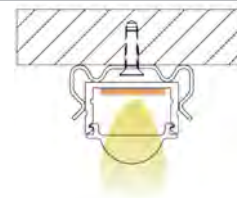

Aluminum Profile

YD-1305 plastic end cap