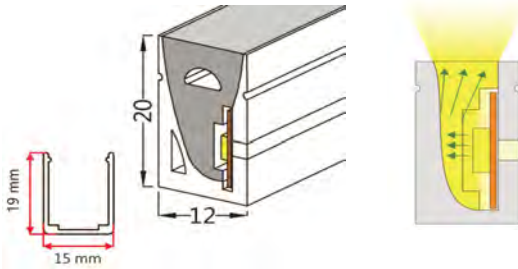

DIMENSIONS & WATERPROOF

PRODUCT SPECIFICATION

Dimension	5000mmx10mmx1.2mm
Chip density	120LED, 8.33mm LED pitch
Step LEDs	6LED(24V)
Step Length	6LED(24V)
Power(W)	3W 4.8W 7.2W 9.6W 12W/meter
Efficacy	115lm/W
Voltage(V)	DC24V/DC12V
Current(A/m)	0.5A(24V)/1A(12V)