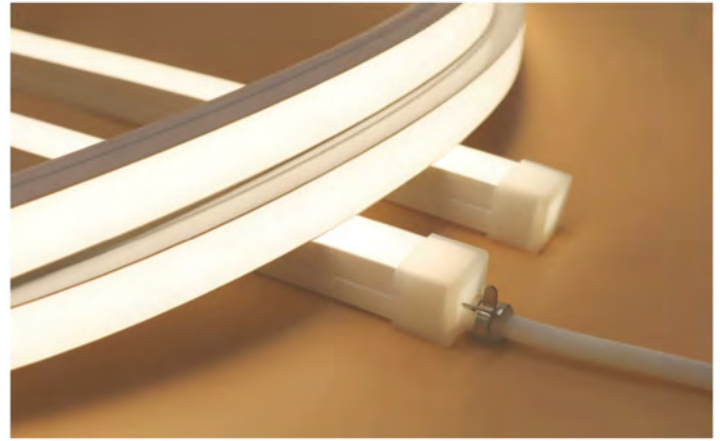

F1616 2835 120LEDs LED STRIP

- 2835 LED with broad luminous surface
- Self-encapsulated design offers optional 2100-10000K
- White lights and R/G/B/Y and others colorful lights for option
- High quality PCB, high thermal 3M adhesive
- Provide 1 BIN delivery