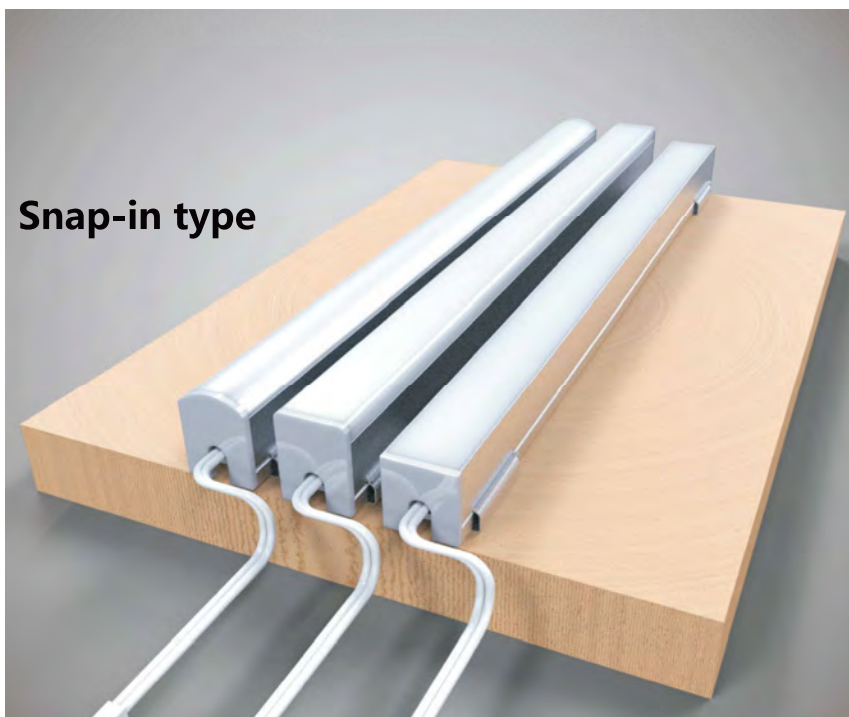

Snap-in type