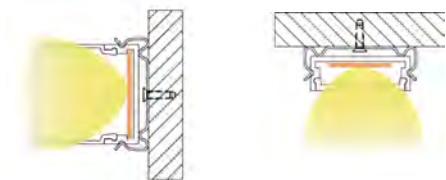

Aluminum Profile