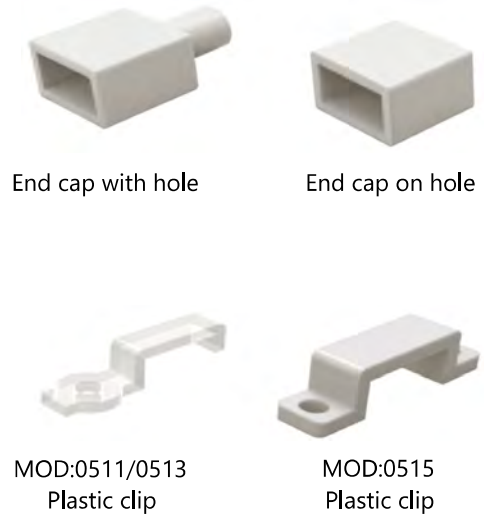

PRODUCT PHOTOMETRICS

CCT (K)	Watt/Lumen (W/lm/m)	Watt/Lumen (W/lm/m)	Watt/Lumen (W/lm/m)	Watt/Lumen (W/lm/m)	Watt/Lumen (W/lm/m)	Watt/Lumen (W/lm/m)	CRI
2700K	3W/240lm	4.8W/384lm	7.2W/576lm	9.6W/768lm	12W/960lm	14.4W/1152lm	83/93
3000K	3W/255lm	4.8W/405lm	7.2W/612lm	9.6W/816lm	12W/1020lm	14.4W/1224lm	83/93
3500K	3W/261lm	4.8W/418lm	7.2W/626lm	9.6W/835lm	12W/1044lm	14.4W/1252lm	83/93
4000K	3W/270lm	4.8W/432lm	7.2W/648lm	9.6W/864lm	12W/1080lm	14.4W/1296lm	83/93
6000K	3W/285lm	4.8W/456lm	7.2W/684lm	9.6W/912lm	12W/1140lm	14.4W/1638lm	83/93