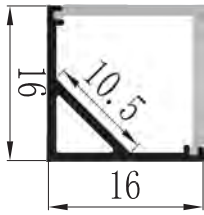

Aluminum Profile

CE RoHS

YD-1001

Material: AL6063-T5

Surface: black/white/silver

Pc cover option:

opal diffuser, transparent, frosted

Available length: 0.5-3m