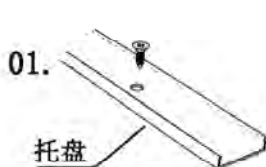

Aluminum Profile

Material: AL6063-T5

Surface: black/white/silver

Pc/PMMA Cover Option:

opal diffuser, transparent, frosted

Available length: 0.5-4m

YD-1601/1602: Pc Cover Option

YD-1304: PMMA Cover Option

STEP: