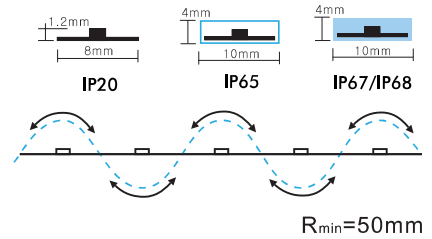

PRODUCT PHOTOMETRICS

CCT (K)	Watt/Lumen (W/lm/m)	Watt/Lumen (W/lm/m)	Watt/Lumen (W/lm/m)	Watt/Lumen (W/lm/m)	Watt/Lumen (W/lm/m)	CRI
RGB	9.6W/421lm	14.4W/630lm	19.2W/841lm	24W/1052lm	28.8W/1261lm	83/93