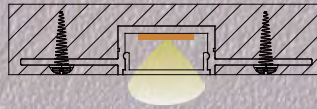

Aluminum Profile

CE ROHS