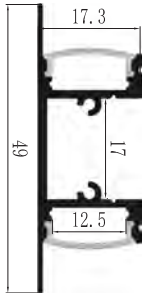

YD-1402 metal end cap