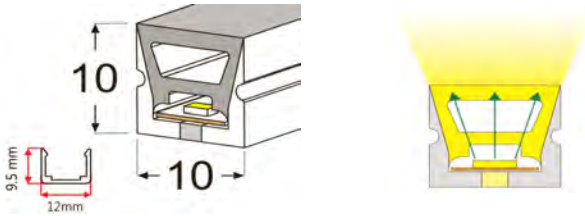

DIMENSIONS & WATERPROOF

PRODUCT SPECIFICATION

Dimension	5000mmx6mmx1.2mm
Chip density	120LED, 8.33mm LED pitch
Step LEDs	6LED(24V)/3LED(12V)
Step Length	6LED(24V)/3LED(12V)
Power(W)	3W 4.8W 6W 7.2W 9.6W /meter
Efficacy	115lm/W
Voltage(V)	DC24V/DC12V
Current(A/m)	0.5A(24V)/1A(12V)