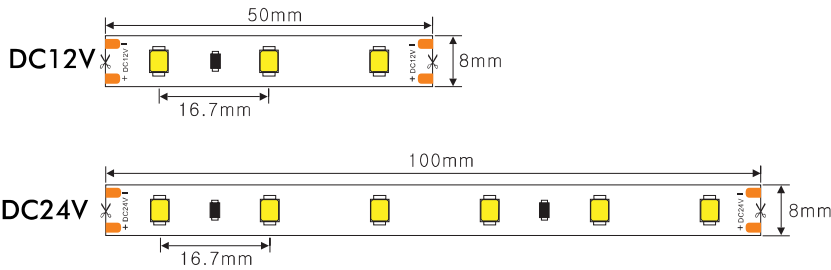

## PRODUCT SPECIFICATION

Dimension	5000mmx8mmx1.2mm
Chip density	60LED, 16.7mm LED pitch
Step LEDs	6LED(24V)/3LED(12V)
Step Length	6LED(24V)/3LED(12V)
Power(W)	3W 4.8W 7.2W 9.6W 12W 14.4W/meter
Efficacy	115lm/W
Voltage(V)	DC24V/DC12V
Current(A/m)	0.5A(24V)/1A(12V)