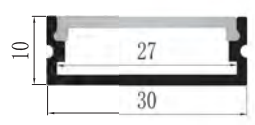

Aluminum Profile

YD-2005

YD-2005-1

Material: AL6063-T5
Surface: black/white/silver
Pc cover option:
opal diffuser, transparent, frosted
Available length: 0.5-4m

YD-2006