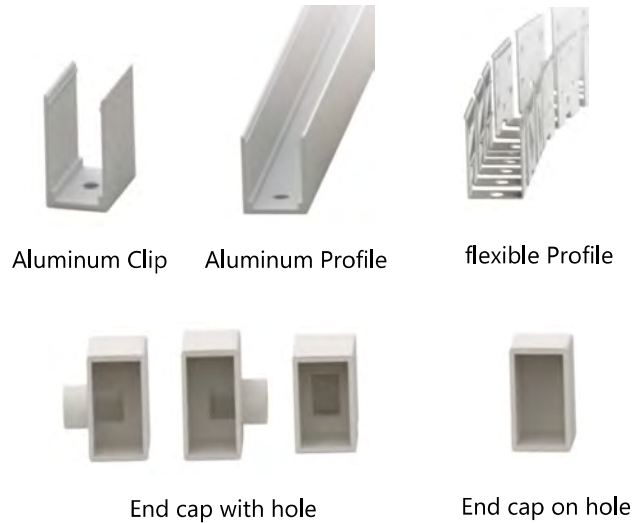

PRODUCT PHOTOMETRICS

CCT (K)	Watt/Lumen (W/lm/m)	Watt/Lumen (W/lm/m)	Watt/Lumen (W/lm/m)	Watt/Lumen (W/lm/m)	Watt/Lumen (W/lm/m)	CRI
2700K	3W/150lm	4.8W/240lm	7.2W/360lm	9.6W/480lm	12W/600lm	83/93
3000K	3W/165lm	4.8W/264lm	7.2W/396lm	9.6W/528lm	12W/660lm	83/93
3500K	3W/180lm	4.8W/288lm	7.2W/432lm	9.6W/576lm	12W/720lm	83/93
4000K	3W/195lm	4.8W/312lm	7.2W/468lm	9.6W/624lm	12W/780lm	83/93
6000K	3W/210lm	4.8W/336lm	7.2W/504lm	9.6W/672lm	12W/840lm	83/93