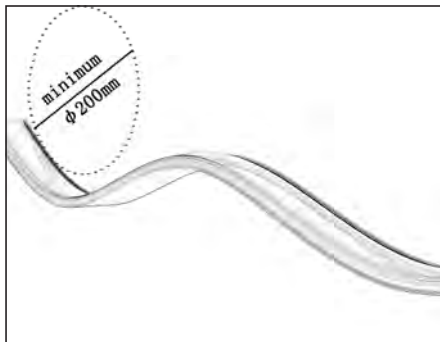

## YD-1145

Material: AL6063-T5

Surface: black/white/silver

Pc cover option:

opal diffuser, transparent, frosted

Available length: 0.5-3m

YD-1806 plastic end cap

YD-1806 metal clip