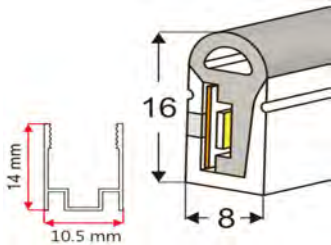

DIMENSIONS & WATERPROOF

PRODUCT SPECIFICATION

Dimension	5000mmx10mmx1.2mm
Chip density	120LED, 8.33mm LED pitch
Step LEDs	6LED(24V)
Step Length	6LED(24V)
Power(W)	3W 4.8W 7.2W 9.6W 12W/meter
Efficacy	115lm/W
Voltage(V)	DC24V/DC12V
Current(A/m)	0.5A(24V)/1A(12V)