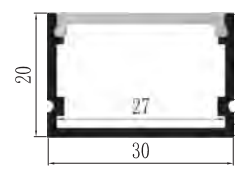

YD-2006

YD-2006 plastic end cap