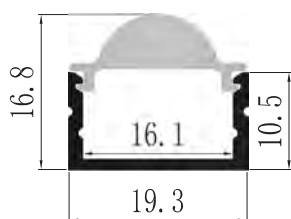

Aluminum Profile

YD-1305

Material: AL6063-T5
Surface: black/white/silver
PMMA cover option:
opal diffuser, transparent, frosted
Available length: 0.5-4m

YD-1605

YD-1606

Material: AL6063-T5
Surface: black/white/silver
Pc cover option:
opal diffuser, transparent, frosted
Available length: 0.5-4m