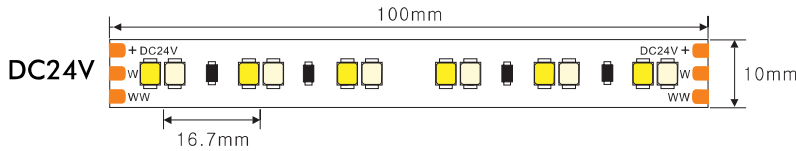

DIMENSIONS & WATERPROOF

PRODUCT SPECIFICATION

Dimension	5000mmx10mmx1.2mm
Chip density	120LED, 16.7mm LED pitch
Step LEDs	12LED(24V)
Step Length	12LED(24V)
Power(W)	3W 4.8W 7.2W 9.6W 12W 14.4W 18W/meter
Efficacy	115lm/W
Voltage(V)	DC24V
Current(A/m)	0.5A(24V)