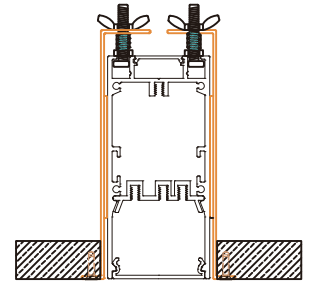

## YD-3373

Material: AL6063-T5

Surface: black/white/silver

Pc cover option:

opal diffuser, transparent, frosted

Available length: 0.5-4m

YD-3373 plastic end cap

YD-3373 metal clip