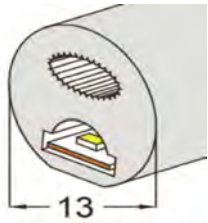

DIMENSIONS & WATERPROOF

PRODUCT SPECIFICATION

Dimension	5000mmx10mmx1.2mm
Chip density	120LED, 8.33mm LED pitch
Step LEDs	6LED(24V)
Step Length	6LED(24V)
Power(W)	3W 4.8W 7.2W 9.6W 12W 14.4W/meter
Efficacy	115lm/W
Voltage(V)	DC24V/DC12V
Current(A/m)	0.5A(24V)/1A(12V)