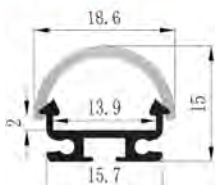

Material: AL6063-T5

Surface: black/white/silver

Pc cover option:

opal diffuser, transparent, frosted

Available length: 0.5-3m