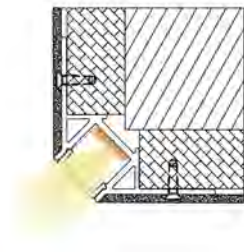

Aluminum Profile

YD-5315