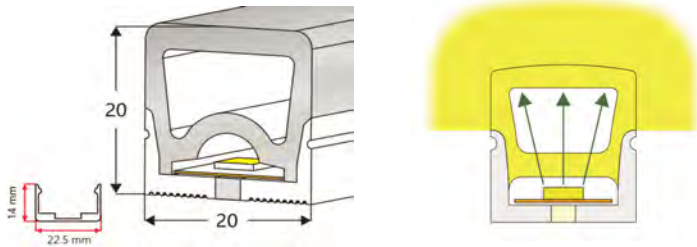

DIMENSIONS & WATERPROOF

PRODUCT SPECIFICATION

Dimension	5000mmx10mmx1.2mm
Chip density	120LED, 8.33mm LED pitch
Step LEDs	6LED(24V)/3LED(12V)
Step Length	6LED(24V)/3LED(12V)
Power(W)	3W 4.8W 7.2W 9.6W 12W/meter
Efficacy	115lm/W
Voltage(V)	DC24V/DC12V
Current(A/m)	0.5A(24V)/1A(12V)