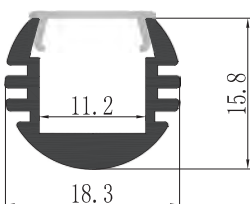

YD-1106-1

YD-1106/1106-1
plastic end cap