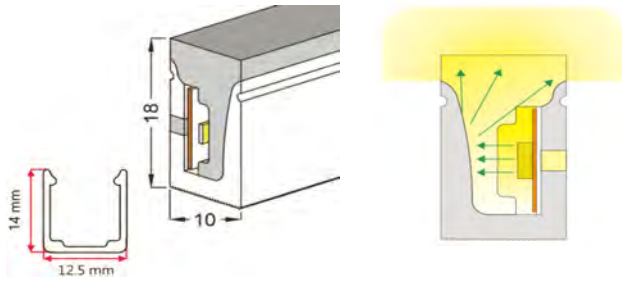

DIMENSIONS & WATERPROOF

PRODUCT SPECIFICATION

Dimension	5000mmx10mmx1.2mm
Chip density	120LED, 8.33mm LED pitch
Step LEDs	6LED(24V)
Step Length	6LED(24V)
Power(W)	3W 4.8W 7.2W 9.6W 12W/meter
Efficacy	115lm/W
Voltage(V)	DC24V/DC12V
Current(A/m)	0.5A(24V)/1A(12V)