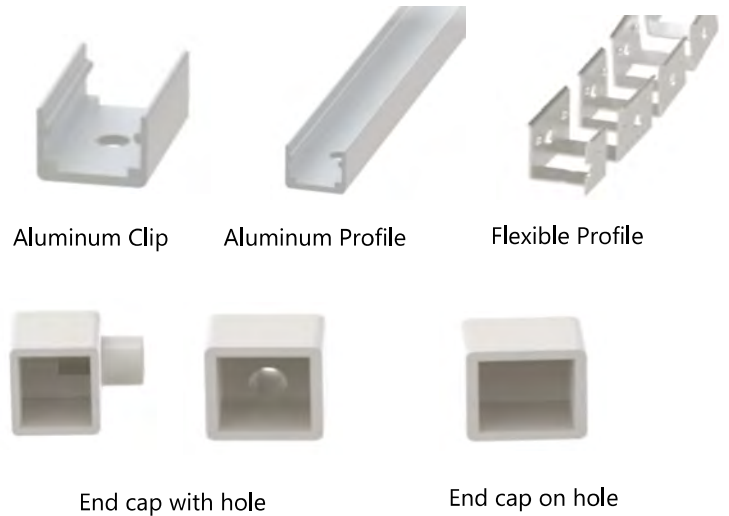

# F1010 2835 120LEDs LED STRIP

- ▶ 2835 LED with broad luminous surface
- ▶ Self-encapsulated design offers optional 2100-10000K
- ▶ White lights and R/G/B/Y and others colourful lights for option
- ▶ High quality PCB, high thermal 3M adhesive
- ▶ Provide 1 BIN delivery

## DIMENSIONS & WATERPROOF

## PRODUCT SPECIFICATION

Dimension	5000mmx6mmx1.2mm
Chip density	120LED, 8.33mm LED pitch
Step LEDs	6LED(24V)/3LED(12V)
Step Length	6LED(24V)/3LED(12V)
Power(W)	3W 4.8W 6W 7.2W 9.6W /meter
Efficacy	115lm/W
Voltage(V)	DC24V/DC12V
Current(A/m)	0.5A(24V)/1A(12V)