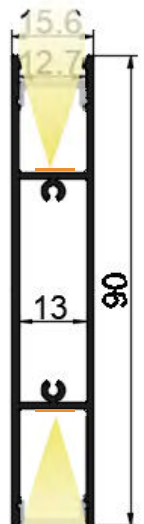

Installation parts

Material: stainless steel/AL