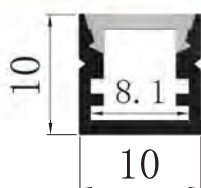

YD-1010

YD-1013