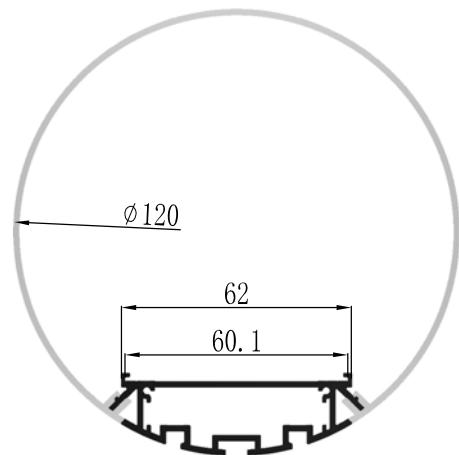

Aluminum Profile

YD-60

Material: AL6063-T5

Surface: black/white/silver

Pc cover option:

opal diffuser, transparent, frosted

Available length: 0.5-6m

YD-120