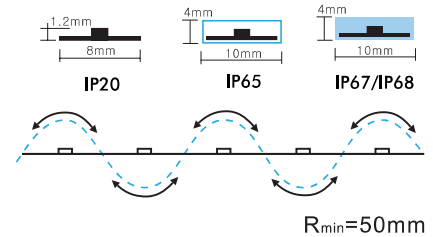

# 5050SMD 60LEDs LED STRIP

- ▶ 5050 LED with broad luminous surface
- ▶ Self-encapsulated design offers optional 2100-10000K
- ▶ White lights and R/G/B/Y and others colourful lights for option
- ▶ High quality PCB, high thermal 3M adhesive
- ▶ Provide 1 BIN delivery

## PRODUCT SPECIFICATION

Dimension	5000mmx8mmx2mm
Chip density	60LED, 16.7mm LED pitch
Step LEDs	6LED(24V)/3LED(12V)
Step Length	6LED(24V)/3LED(12V)
Power(W)	3W 4.8W 7.2W 9.6W 12W 14.4W/meter
Efficacy	115lm/W
Voltage(V)	DC24V/DC12V
Current(A/m)	0.6A(24V)/1.2A(12V)