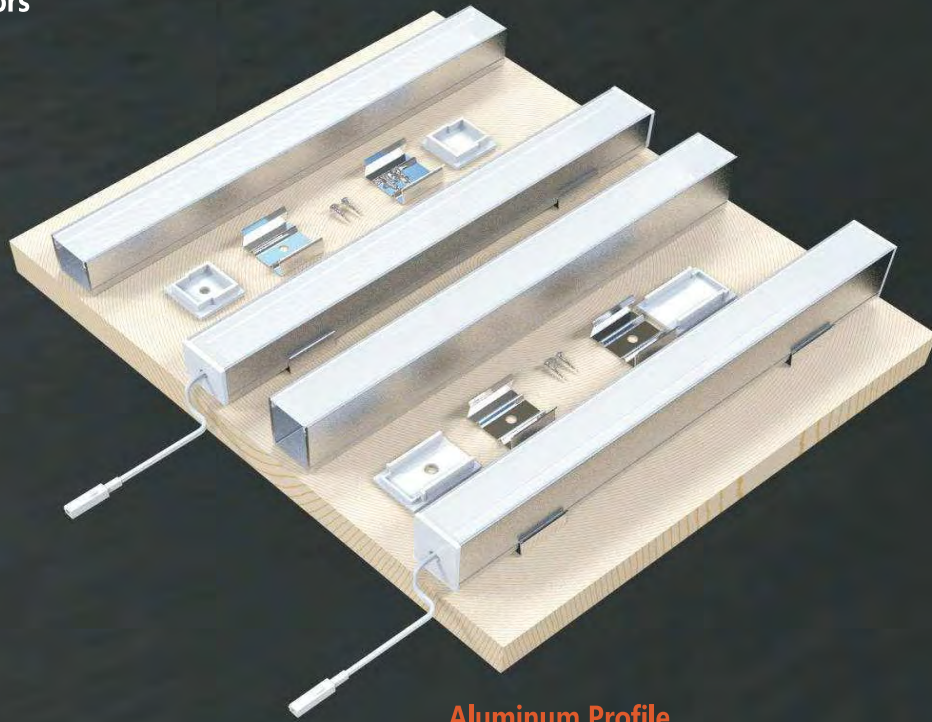

## Installation parts

Material: stainless steel

Color: true colors

**YD 2020-S**

**YD 2030**