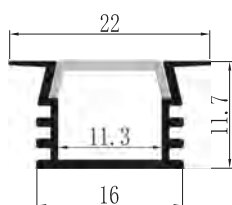

Aluminum Profile

YD-1105

Material: AL6063-T5
Surface: black/white/silver
Pc cover option:
opal diffuser, transparent, frosted
Available length: 0.5-3m

YD-1105-1

YD-1105
Insert the installation

YD-1105-1
Press the install