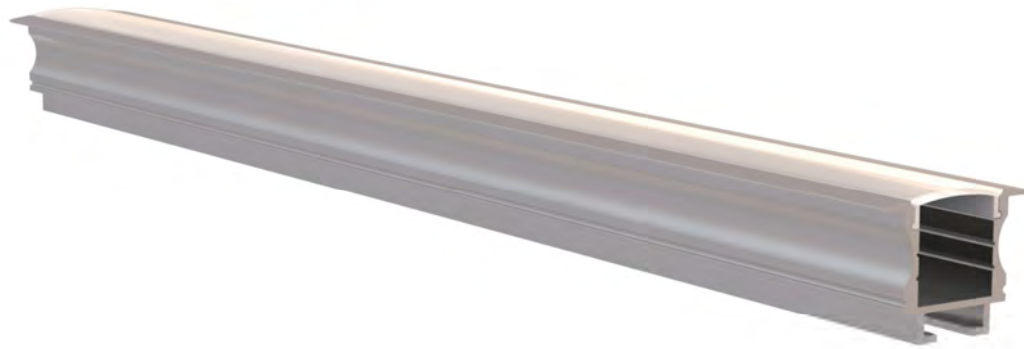

Aluminum Profile