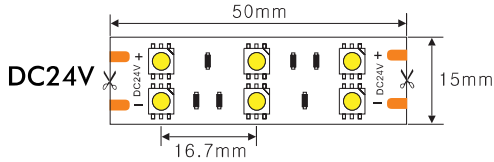

DIMENSIONS & WATERPROOF

PRODUCT SPECIFICATION

Dimension	5000mmx15mmx2mm
Chip density	120LED, 16.7mm LED pitch
Step LEDs	6LED(24V)
Step Length	6LED(24V)
Power(W)	4.8W 7.2W 9.6W 12W 14.4W 18W 24W/meter
Efficacy	115lm/W
Voltage(V)	DC24V/DC12V
Current(A/m)	0.6A(24V)/1.2A(12V)