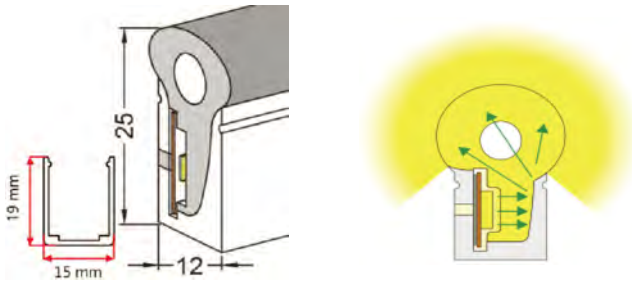

DIMENSIONS & WATERPROOF

PRODUCT SPECIFICATION

Dimension	5000mmx10mmx1.2mm
Chip density	120LED, 8.33mm LED pitch
Step LEDs	6LED(24V)
Step Length	6LED(24V)
Power(W)	3W 4.8W 7.2W 9.6W 12W/meter
Efficacy	115lm/W
Voltage(V)	DC24V/DC12V
Current(A/m)	0.5A(24V)/1A(12V)