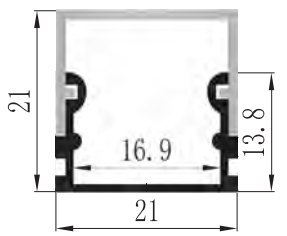

YD-2121

Material: AL6063-T5
Surface: black/white/silver
Pc cover option:
opal diffuser, transparent, frosted
Available length: 0.5-4m