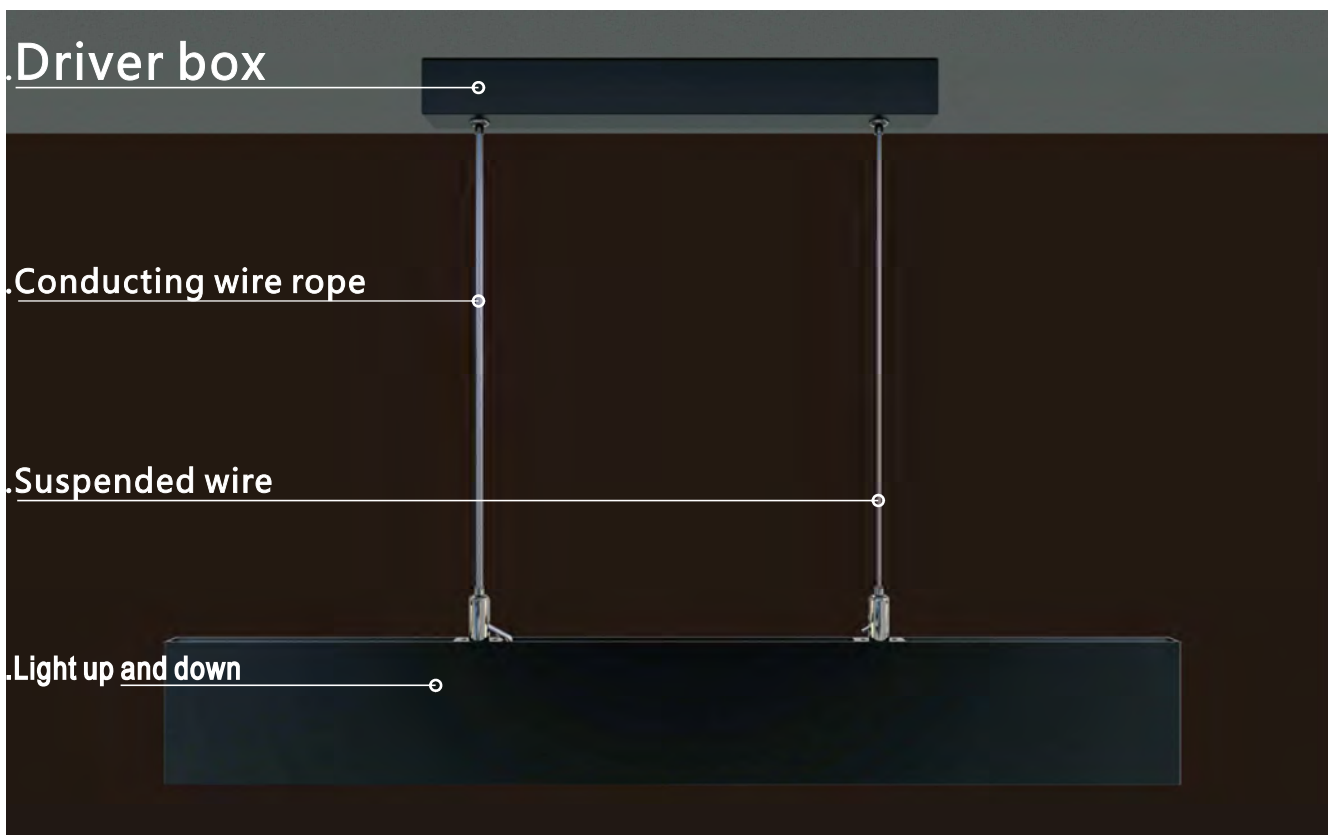

### Characteristic

1、 Easy installation as the right pictures

2、 Customised length available

Driver box

Conducting wire rope

Suspended wire

Light up and down