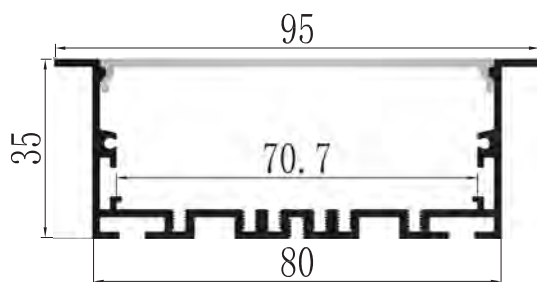

Aluminum Profile

YD-8035

Material: AL6063-T5

Surface: black/white/silver

Pc cover option:

opal diffuser, transparent, frosted

Available length: 0.5-4m

YD-9535