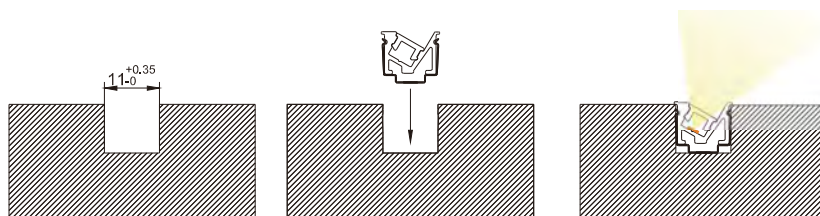

Aluminum Profile

YD A109

Aluminum Profile

Material: 6063-T5

Color: anodized silver available
another color can be customized

Weight: 0.09kg/m

Cover

Material: imported pc plastics

Color: frosted,opal diffuser transparent

End cap

Material: imported pc plastics

Installation parts

Material: metal clip

Color: true colors