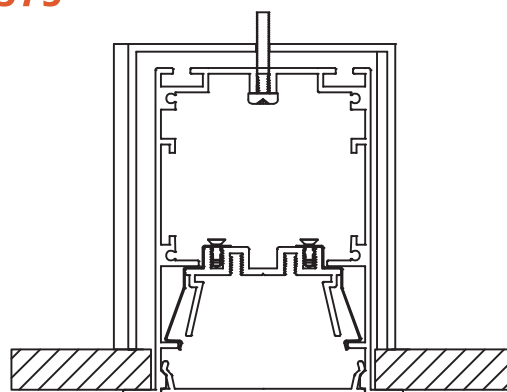

Aluminum Profile

YD-5075

YD-6575

Material: AL6063-T5

Surface: black/white/silver

Pc cover option:

opal diffuser, transparent, frosted

Available length: 0.5-4m

YD-5075

YD-6575