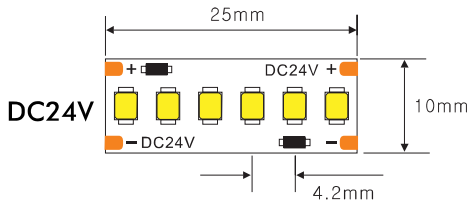

## PRODUCT SPECIFICATION

Dimension	5000mmx8mmx1.2mm
Chip density	60LED, 16.7mm LED pitch
Step LEDs	6LED(24V)/3LED(12V)
Step Length	6LED(24V)/3LED(12V)
Power(W)	3W 4.8W 7.2W 9.6W 12W 14.4W/meter
Efficacy	115lm/W
Voltage(V)	DC24V/DC12V
Current(A/m)	0.5A(24V)/1A(12V)

## PRODUCT SPECIFICATION

Dimension	5000mmx8mmx1.2mm
Chip density	120LED, 8.3mm LED pitch
Step LEDs	6LED(24V)/3LED(12V)
Step Length	6LED(24V)/3LED(12V)
Power(W)	3W 4.8W 7.2W 9.6W 12W 14.4W 18W/meter
Efficacy	115lm/W
Voltage(V)	DC24V/DC12V
Current(A/m)	0.5A(24V)/1A(12V)

## PRODUCT SPECIFICATION

Dimension	5000mmx10mmx1.2mm
Chip density	180LED, 5.55mm LED pitch
Step LEDs	6LED(24V)
Step Length	6LED(24V)
Power(W)	3W 4.8W 7.2W 9.6W 12W 14.4W 18W/meter
Efficacy	115lm/W
Voltage(V)	DC24V
Current(A/m)	0.5A(24V)

## PRODUCT SPECIFICATION

Dimension	5000mmx10mmx1.2mm
Chip density	240LED, 4.2mm LED pitch
Step LEDs	6LED(24V)
Step Length	6LED(24V)
Power(W)	3W 4.8W 7.2W 9.6W 12W 14.4W 18W/meter
Efficacy	115lm/W
Voltage(V)	DC24V
Current(A/m)	0.5A(24V)