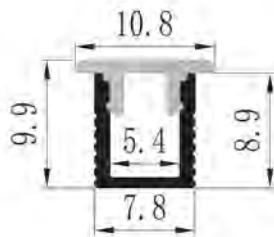

Material: AL6063-T5

Surface: black/white/silver

Pc cover option:

opal diffuser, transparent, frosted

Available length: 0.5-3m