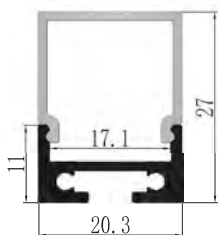

YD-1603

YD-1604

Material: AL6063-T5

Surface: black/white/silver

Pc cover option:

opal diffuser, transparent, frosted

Available length: 0.5-4m