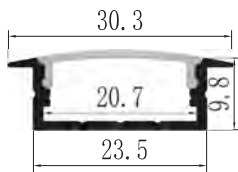

YD-2001

Material: AL6063-T5

Surface: black/white/silver