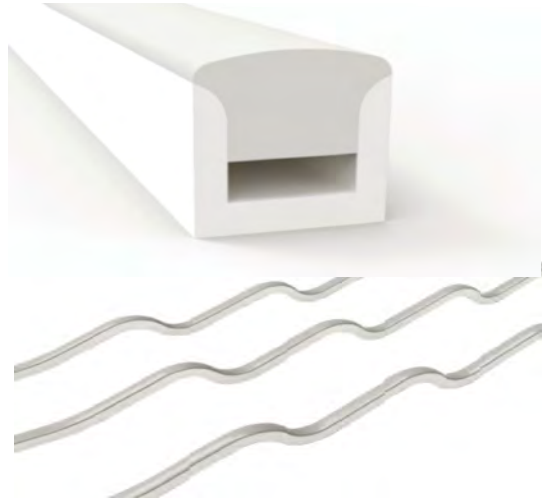

F0606 2835 120LEDs LED STRIP

- 2835 LED with broad luminous surface
- Self-encapsulated design offers optional 2100-10000K
- White lights and R/G/B/Y and others colourful lights for option
- High quality PCB, high thermal 3M adhesive
- Provide 1 BIN delivery

DIMENSIONS & WATERPROOF

PRODUCT SPECIFICATION

Dimension	5000mmx6mmx1.2mm
Chip density	120LED, 8.33mm LED pitch
Step LEDs	6LED(24V)/3LED(12V)
Step Length	6LED(24V)/3LED(12V)
Power(W)	3W 4.8W 6W 7.2W 9.6W/meter
Efficacy	115lm/W
Voltage(V)	DC24V/DC12V
Current(A/m)	0.5A(24V)/1A(12V)

PRODUCT PHOTOMETRICS

CCT (K)	Watt/Lumen (W/lm/m)	Watt/Lumen (W/lm/m)	Watt/Lumen (W/lm/m)	Watt/Lumen (W/lm/m)	Watt/Lumen (W/lm/m)	CRI
2700K	3W/150lm	4.8W/240lm	6W/300lm	7.2W/360lm	9.6W/480lm	83/93
3000K	3W/165lm	4.8W/264lm	6W/330lm	7.2W/396lm	9.6W/528lm	83/93
3500K	3W/180lm	4.8W/288lm	6W/360lm	7.2W/432lm	9.6W/576lm	83/93
4000K	3W/195lm	4.8W/312lm	6W/390lm	7.2W/468lm	9.6W/624lm	83/93
6000K	3W/210lm	4.8W/336lm	6W/420lm	7.2W/504lm	9.6W/672lm	83/93