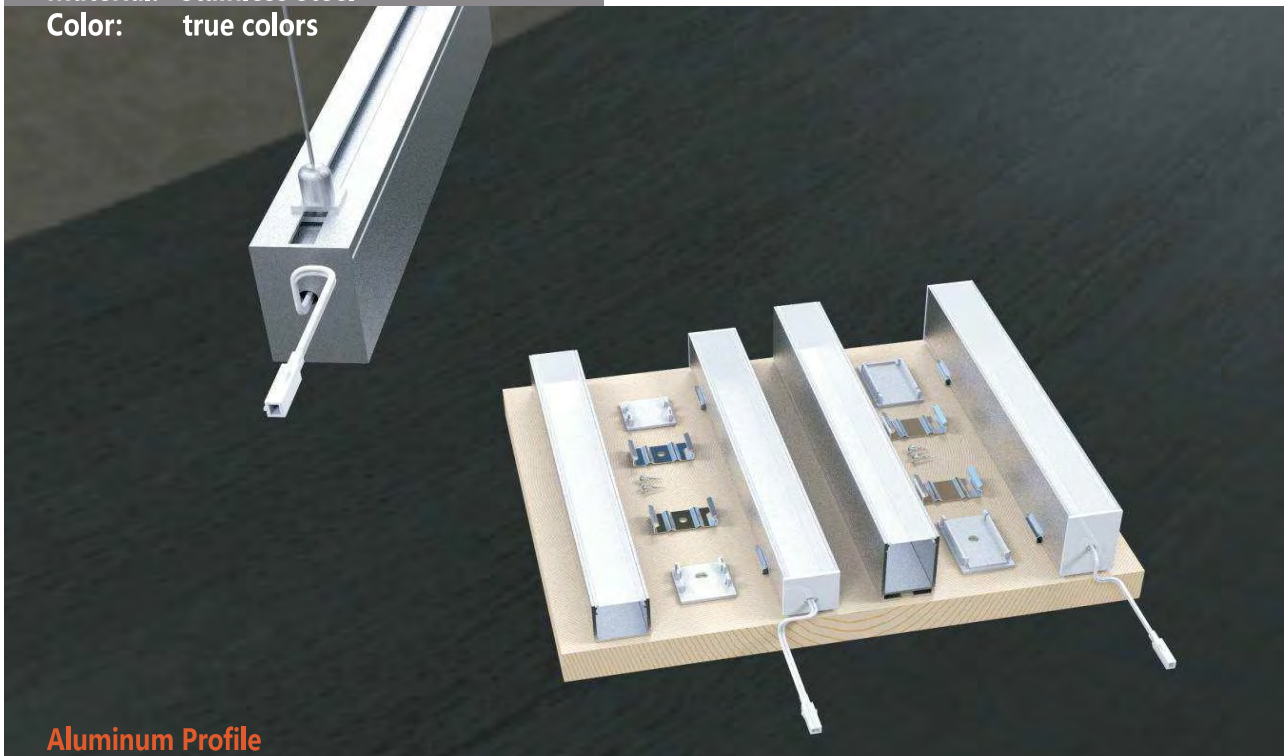

Aluminum Profile

Aluminum Profile

Material: 6063-T5
Color: anodized silver available
another color can be customized
Weight: 0.3kg/m

Cover

Material: imported pc plastics
Color: frosted, opal diffuser, transparent
Weight: 0.03kg/m

End cap

Material: imported pc plastics

Installation parts

Material: stainless steel
Color: true colors

YD 2525

Aluminum Profile

Material: 6063-T5
Color: anodized silver available
another color can be customized
Weight: 0.47kg/m

Cover

Material: imported pc plastics
Color: frosted, opal diffuser, transparent
Weight: 0.03kg/m

End cap

Material: imported pc plastics

Installation parts

Material: stainless steel
Color: true colors

YD 2540