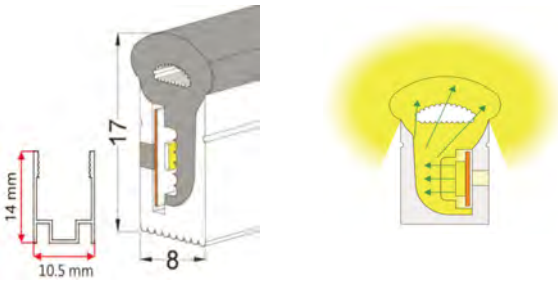

DIMENSIONS & WATERPROOF

PRODUCT SPECIFICATION

Dimension	5000mmx8mmx1.2mm
Chip density	120LED, 8.33mm LED pitch
Step LEDs	6LED(24V)
Step Length	6LED(24V)
Power(W)	3W 4.8W 7.2W 9.6W 12W 14.4W/meter
Efficacy	115lm/W
Voltage(V)	DC24V/DC12V
Current(A/m)	0.5A(24V)/1A(12V)