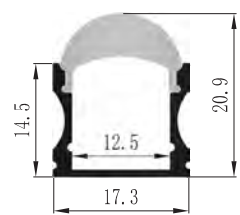

Aluminum Profile

YD-1202

YD-1303

Material: AL6063-T5
Surface: black/white/silver
Pc/PMMA Cover Option:
opal diffuser, transparent, frosted
Available length: 0.5-4m
YD-1201/1202: Pc Cover Option
YD-1303: PMMA Cover Option