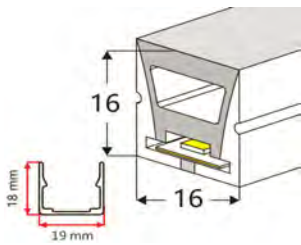

DIMENSIONS & WATERPROOF

PRODUCT SPECIFICATION

Dimension	5000mmx10mmx1.2mm
Chip density	120LED, 8.33mm LED pitch
Step LEDs	6LED(24V)/3LED(12V)
Step Length	6LED(24V)/3LED(12V)
Power(W)	3W 4.8W 7.2W 9.6W 12W/meter
Efficacy	115lm/W
Voltage(V)	DC24V/DC12V
Current(A/m)	0.5A(24V)/1A(12V)