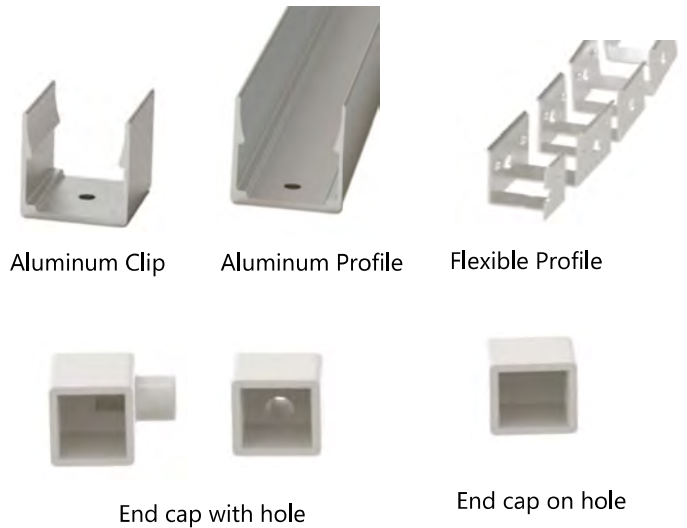

PRODUCT PHOTOMETRICS

CCT (K)	Watt/Lumen (W/lm/m)	Watt/Lumen (W/lm/m)	Watt/Lumen (W/lm/m)	Watt/Lumen (W/lm/m)	Watt/Lumen (W/lm/m)	CRI
2700K	3W/150lm	4.8W/240lm	7.2W/360lm	9.6W/480lm	12W/600lm	83/93
3000K	3W/165lm	4.8W/264lm	7.2W/396lm	9.6W/528lm	12W/660lm	83/93
3500K	3W/180lm	4.8W/288lm	7.2W/432lm	9.6W/576lm	12W/720lm	83/93
4000K	3W/195lm	4.8W/312lm	7.2W/468lm	9.6W/624lm	12W/780lm	83/93
6000K	3W/210lm	4.8W/336lm	7.2W/504lm	9.6W/672lm	12W/840lm	83/93