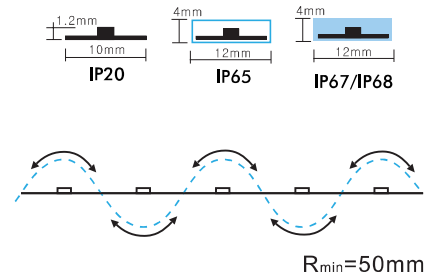

PRODUCT PHOTOMETRICS

CCT (K)	Watt/Lumen (W/lm/m)	Watt/Lumen (W/lm/m)	Watt/Lumen (W/lm/m)	Watt/Lumen (W/lm/m)	Watt/Lumen (W/lm/m)	Watt/Lumen (W/lm/m)	CRI
2700K	3W/305lm	4.8W/489lm	7.2W/734lm	9.6W/1008lm	12W/1260lm	14.4W/1512lm	83/93
							83/93
							83/93
							83/93
6000K	3W/375lm	4.8W/600lm	7.2W/900lm	9.6W/1200lm	12W/1500lm	14.4W/1800lm	83/93