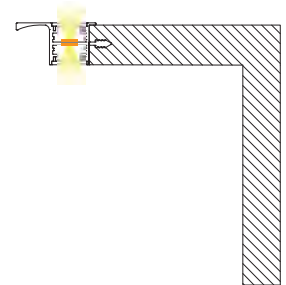

**Aluminum profile** 

**YD-3420**

Material: AL6063-T5

Surface: black/white/silver

Pc cover option:

opal diffuser, transparent, frosted

Available length: 0.5-4m

**YD-4319**