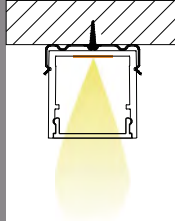

Aluminum Profile

Aluminum Profile

Material: 6063-T5

Color: anodized silver available
another color can be customized

Weight: 0.022kg/m

Cover

Material: imported silica gel

Color: white

Weight: 0.03kg/m

End cap

Material: imported pc plastics

Installation parts

Material: stainless steel

Color: true colors

YD 2020-S