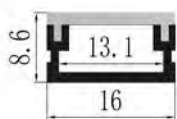

Aluminum Profile

YD-1610

YD-1612

YD-1610-1

YD-1612-1

Material: AL6063-T5

Surface: black/white/silver

Pc cover option:

opal diffuser, transparent, frosted

Available length: 0.5-4m

FOR IP65