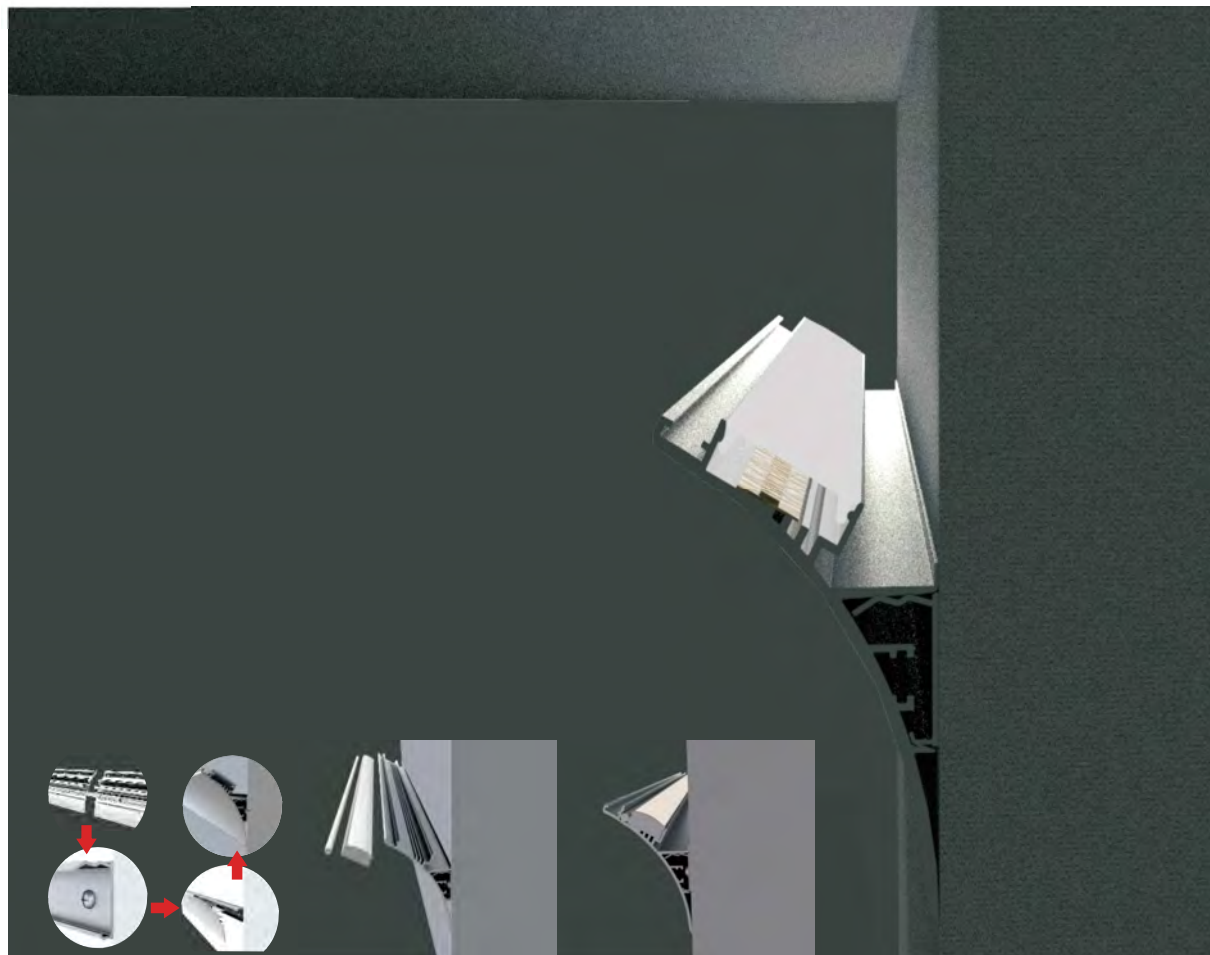

Installation parts

Material: 6063-5

Weight: 0.09kg/m