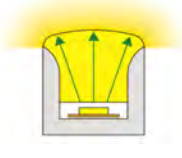

DIMENSIONS & WATERPROOF

PRODUCT SPECIFICATION

Dimension	5000mmx6mmx1.2mm
Chip density	120LED, 8.33mm LED pitch
Step LEDs	6LED(24V)/3LED(12V)
Step Length	6LED(24V)/3LED(12V)
Power(W)	3W 4.8W 6W 7.2W 9.6W/meter
Efficacy	115lm/W
Voltage(V)	DC24V/DC12V
Current(A/m)	0.5A(24V)/1A(12V)