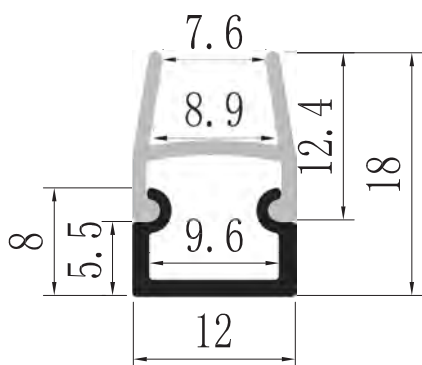

Aluminum Profile

YD-V04

Material: AL6063-T5
Surface: black/white/silver
Pc cover option:
opal diffuser, transparent, frosted
Available length: 0.5-4m

YD-1218

Material: AL6063-T5
Surface: black/white/silver
Pc cover option:
opal diffuser, transparent, frosted
Available length: 0.5-4m