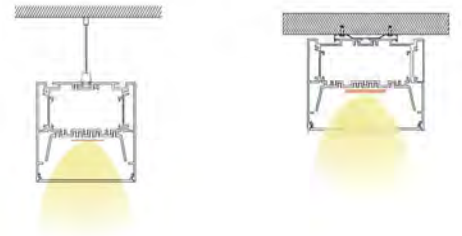

Aluminum Profile

YD-8080

YD-10280