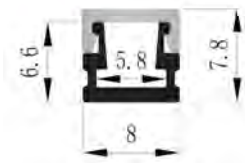

YD-07

YD-08

Material: AL6063-T5

Surface: black/white/silver

Pc cover option:

opal diffuser, transparent, frosted

Available length: 0.5-3m