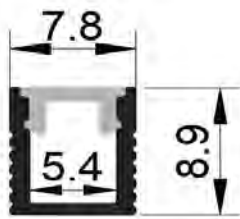

Material: AL6063-T5

Surface: black/white/silver

Pc cover option:

opal diffuser, transparent, frosted

Available length: 0.5-3m