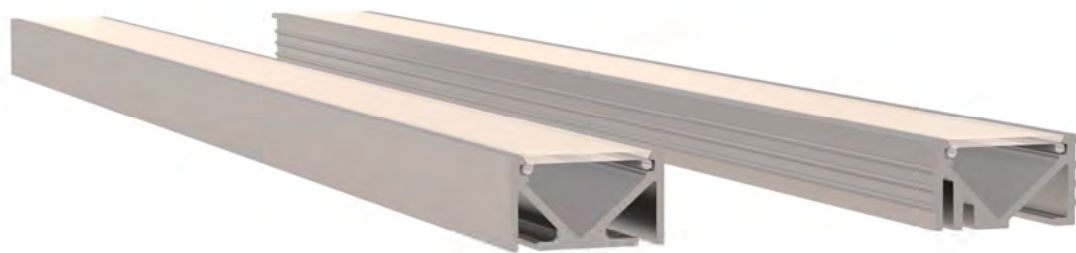

Aluminum Profile