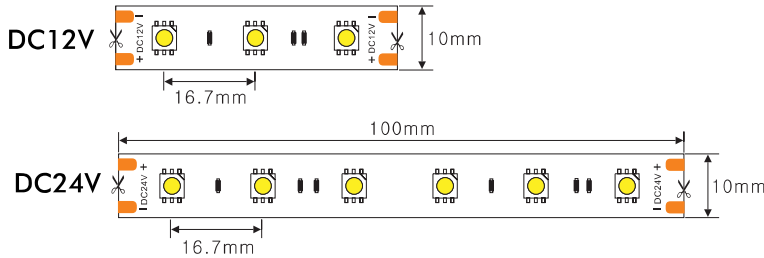

DIMENSIONS & WATERPROOF

PRODUCT SPECIFICATION

Dimension	5000mmx8mmx2mm
Chip density	60LED,16.7mm LED pitch
Step LEDs	6LED(24V)/3LED(12V)
Step Length	6LED(24V)/3LED(12V)
Power(W)	3W 4.8W 7.2W 9.6W 12W 14.4W/meter
Efficacy	115lm/W
Voltage(V)	DC24V/DC12V
Current(A/m)	0.6A(24V)/1.2A(12V)