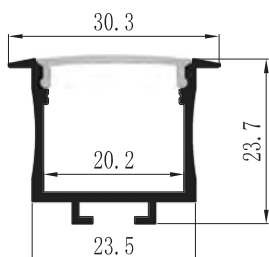

Aluminum Profile

YD-2007

YD-2008

Material: AL6063-T5

Surface: black/white/silver

Pc cover option:

opal diffuser, transparent, frosted

Available length: 0.5-4m

YD-2008-A