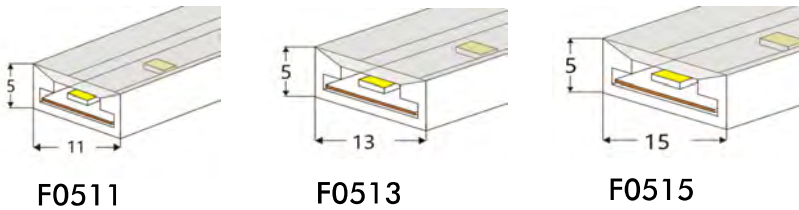

DIMENSIONS & WATERPROOF

PRODUCT SPECIFICATION

Dimension	5000mmx8mmx1.2mm
Chip density	120LED, 8.33mm LED pitch
Step LEDs	6LED(24V)/3LED(12V)
Step Length	6LED(24V)/3LED(12V)
Power(W)	3W 4.8W 7.2W 9.6W 12W 14.4W/meter
Efficacy	115lm/W
Voltage(V)	DC24V/DC12V
Current(A/m)	0.5A(24V)/1A(12V)