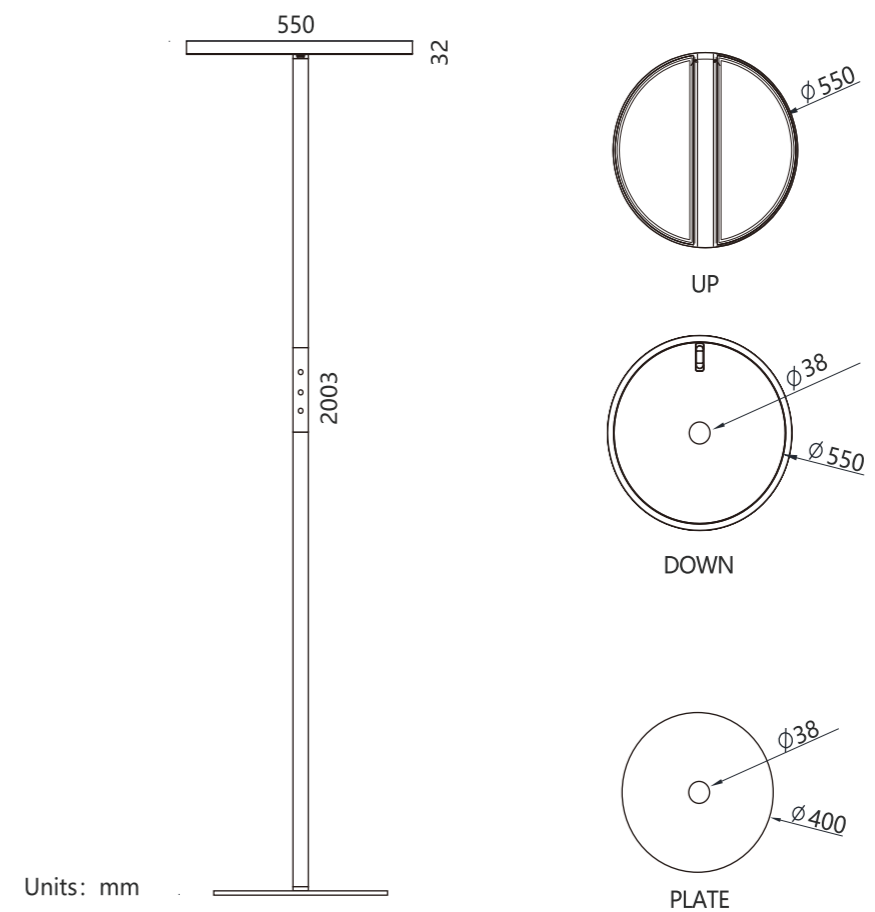

Units: mm

Black | White 0-60W | UP 0-3320/DOWN 0-4920lm | 3000K-6000K | CRI > 90 | 82 lm/W | UGR < 16

E802 Floor lamp 明·落地灯	防眩光 Anti Glare	无屏闪 No Flickering	光控 Light Sensor	调光 Dimming	微波感应 Microwave Sensor	色温调节 C-CT	延时关灯 Delay
E802.HE.LT60.LED 高配版	✓	✓	✓	✓	✓	✓	✓