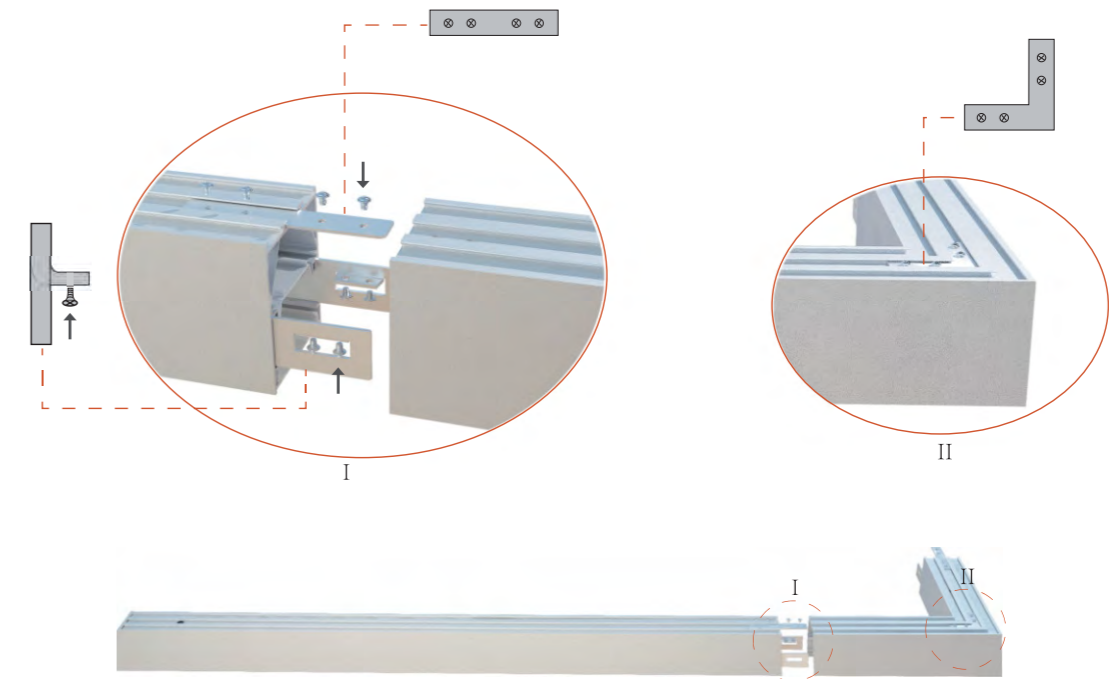

Monomer accessories 单体配件

Name	Number	Name	Number
Hanger bolt 吊码	2	wire lock 锁线器	2
Waterproof connectors 防水接头	1	Wire Rope 钢丝绳	2
Hanging cup fixed sheet metal parts 吊杯固定板金件	1	Three terminals 3位接线端子	1
Metal fixed suction a top piece 吸顶金属固定片	1	Installation buckle 安装卡扣	2
Screw 吸顶固定螺丝/螺帽	4		

Connection system 连接系统图