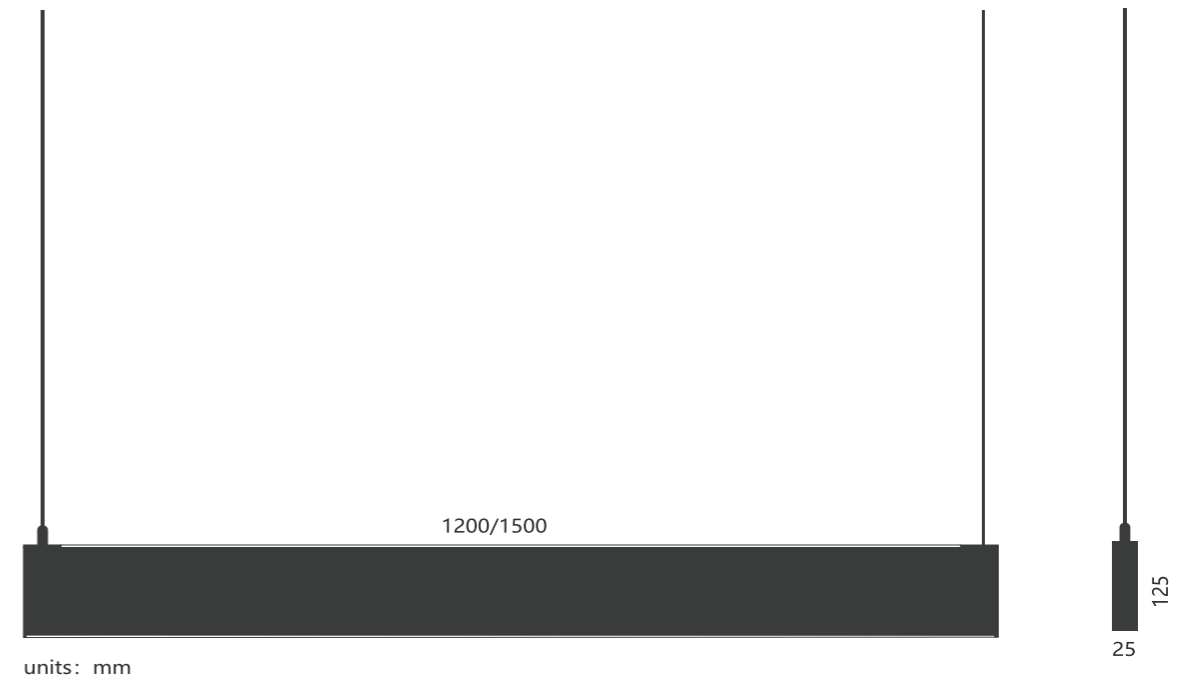

NIMBLY
灵·吊

NIMBLY Pendant Lamp, with their flexible appearance with vertical hanging mode, this lamp has a strong decorative effect. It is a lighting product as well as a work of art. Its existence not only can bring local lighting to the space, but also can add artistic aesthetic feeling to the space.