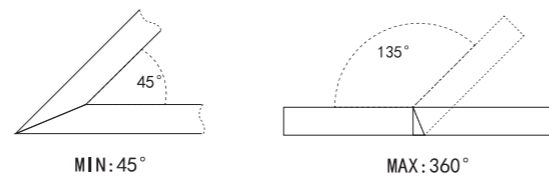

Custom module

- (1) One word band matching, cross stitching, T type joining together. (1)一字型光带拼接、十字型拼接、T字型拼接；
- (2) According to the requirements of customers customized different stitching. (2)根据客户的要求进行定制异型拼接；