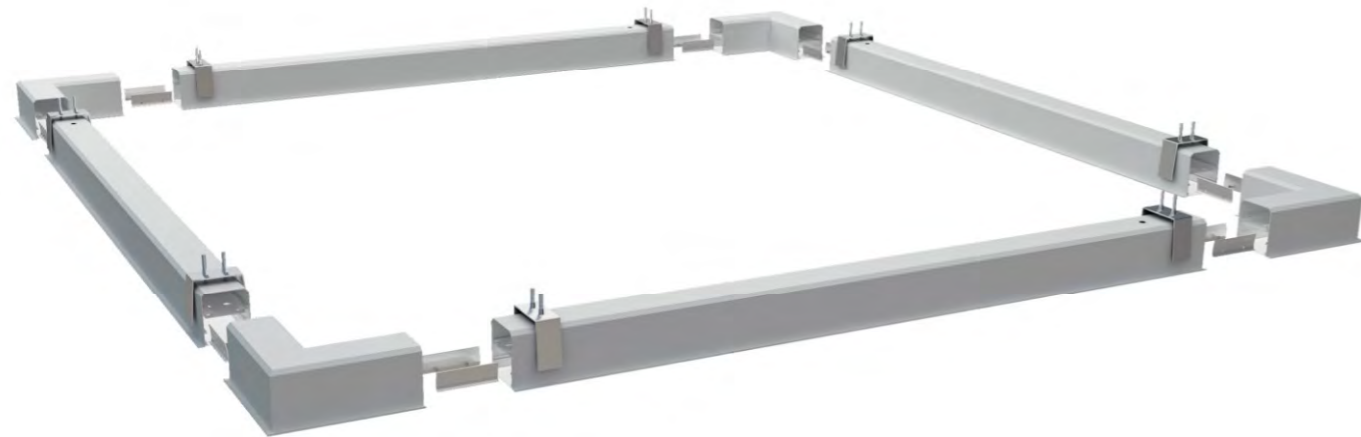

Expand accessories 拓展配件

L-module	Item No	Power	Flux	Size(mm)	Name
	E235-RL	6W	522 lm	249*228*86*80	Band connection piece (top) 光带连接片 (侧)
T-module	Item No	Power	Flux	Size(mm)	Name
	E235-RT	9W	783 lm	390*412*86*80	
X-module	Item No	Power	Flux	Size(mm)	Name
	E235-RX	12W	1044 lm	390*249*86*80	

Connection system 连接系统图

(1) One font stitching, cross-shaped stitching, T-shaped stitching.

(2) According to the requirements of customers customized shaped splicing.

(1) 一字型光带拼接;

(2) 根据客户的要求进行定制异型拼接;

E237 吊灯