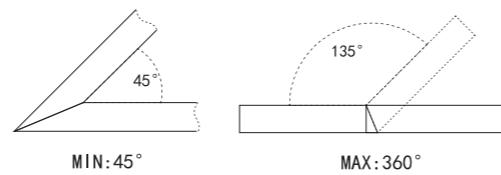

Custom module

(1) One word band matching, cross stitching, T type joining together. (1)一字型光带拼接、十字型拼接、T字型拼接；

(2) According to the requirements of customers customized different stitching. (2)根据客户的要求进行定制异型拼接；