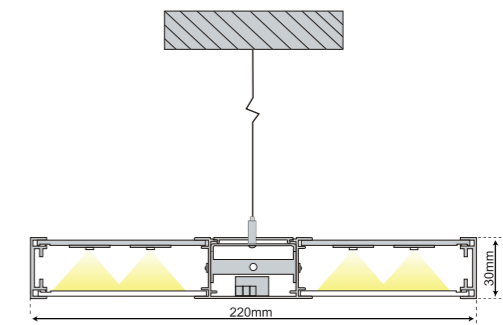

Specifications 产品规格

ArtNo.	Power	Flux	Size(mm)	Lampshade material	Color
E257.PT38.LED	38W	3289 lm	1200*220*30	PMMA	Brushed oxidation
E257.PT50.LED	50W	4384 lm	1500*220*30	PMMA	Brushed oxidation