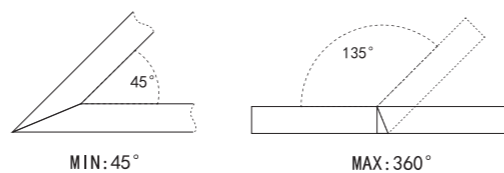

Custom module

- (1) One word band matching, cross stitching, T type joining together.
  - (2) According to the requirements of customers customized different stitching.
- (1)一字型光带拼接、十字型拼接、T字型拼接；
  (2)根据客户的要求进行定制异型拼接；