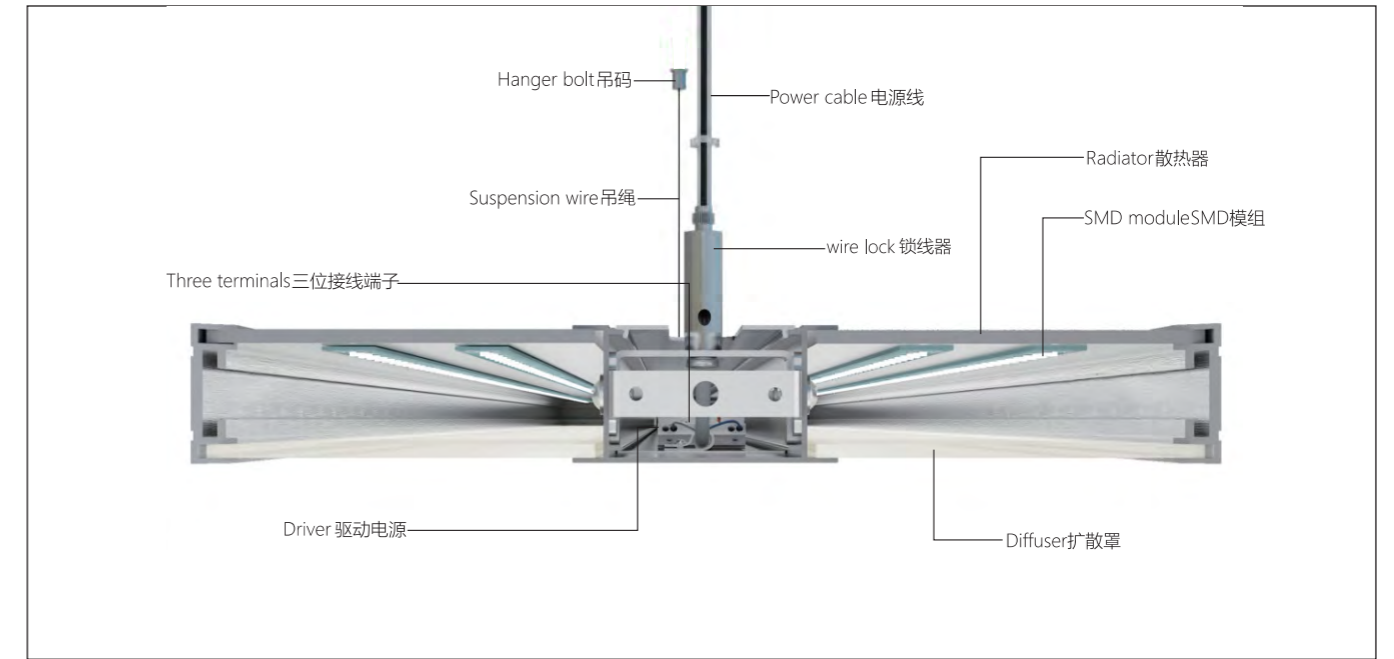

Details 产品细节

Material/Technic 材质/工艺

- Light body using high-quality aluminum alloy (6063-T5), the surface brushed aluminum color oxidation treatment, weathering, corrosion and wear, no color, color optional.
- Transparent cover for the high transmittance / diffusion type PMMA cast plate shade; high strength, high temperature and cold, light uniform, anti-glare effect is good.
- Built-in high brightness SMD light source, light efficiency up to 120lm / W, color rendering index ≥ 80 , color temperature 3000K, 4000K, 6000K optional.
- Light source life of up to 50,000 hours, light fades small, energy saving, greatly reducing maintenance costs.
- Product configuration high-performance, high conversion rate of the drive power; with short circuit, overload, overvoltage and other protective measures to ensure that the entire lamp performance and stability; another optional dimming power (1-10V, DALI dimming, SCR dimming).
- 灯体采用优质铝合金 (6063-T5), 表面拉丝铝本色氧化处理, 耐候、耐蚀及耐磨、不变色, 颜色可选;
- 透光罩为高透光率/扩散型PMMA压铸板灯罩; 强度高、耐高温及耐寒, 出光均匀, 防眩效果佳;
- 内置高亮度SMD光源, 光效可达120lm/W, 显色指数 ≥ 80 , 色温3000K、4000K、6000K可选;
- 光源寿命长达5万小时, 光衰小, 节能降耗, 极大降低维护成本;
- 产品配置高性能, 高转换率的驱动电源; 具有短路、过载、过压等保护措施, 确保整灯性能稳定; 另可选配调光电源 (1-10V、DALI调光、可控硅调光);

Features 产品特点

Simple line type LED lamps, so that the office environment is simple and taste; all-aluminum structure lighthouse, fully guarantee the thermal stability of lamps to ensure that the entire lamp life and color temperature consistency; direct-type SMD light source. Too high transmittance of the proliferation of PC film shade, so that the light more uniform, soft and comfortable; maximum to meet the light output efficiency of light, the efficiency of up to 68%.

Product installation: hanging line installation; installation simple and convenient.

Product scope: high-grade office buildings, schools, hospitals, libraries, supermarkets and public buildings, etc.

简约线条型LED灯具, 让办公环境简单而有品位; 全铝合金结构灯架, 充分保证灯具的热稳定性, 确保整灯寿命及色温的一致性; 直照式的SMD光源通过高透光率扩散型PC薄膜灯罩, 让出光更均匀、柔和舒适; 最大限度满足灯具光输出效率, 效率可达68%。

产品安装方式: 吊线安装; 安装简捷、方便;

产品适用范围: 高档写字楼、学校、医院、图书馆、超市及公共建筑空间等