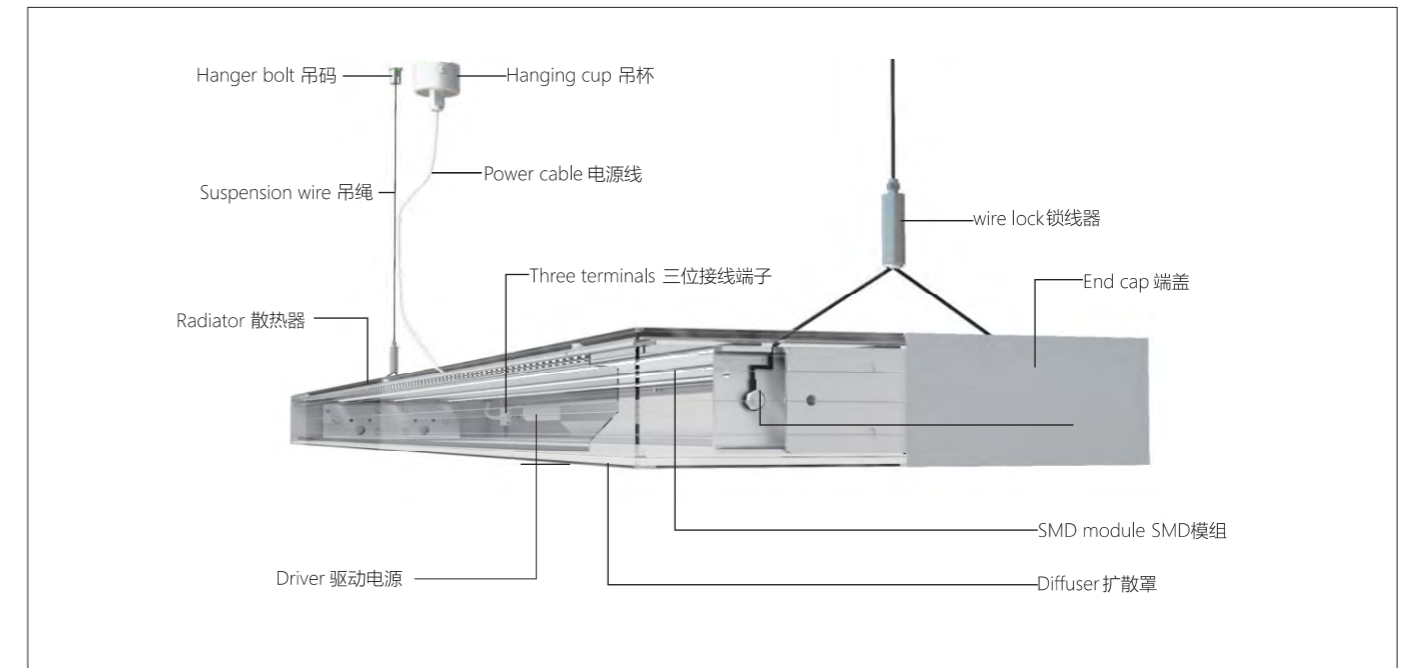

Details 产品细节

Material/Technic 材质/工艺

- Light body using high-quality aluminum alloy (6063-T5), the surface brushed aluminum color oxidation treatment, weathering, corrosion and wear, no color, color optional.
- Transparent cover for the high transmittance / diffusion type PMMA cast plate shade; high strength, high temperature and cold, light uniform, anti-glare effect is good.
- Built-in high brightness SMD light source, light efficiency up to 120lm / W, color rendering index ≥ 80 , color temperature 3000K, 4000K, 6000K optional.
- Light source life of up to 50,000 hours, light fades small, energy saving, greatly reducing maintenance costs.
- Product configuration high-performance, high conversion rate of the drive power; with short circuit, overload, overvoltage and other protective measures to ensure that the entire lamp performance and stability.

- 灯体采用优质铝合金 (6063-T5), 表面拉丝铝本色氧化处理, 耐候、耐腐蚀及耐磨、不变色, 颜色可选;
- 透光罩为高透光率/扩散型PMMA浇铸板灯罩; 强度高、耐高温及耐寒, 出光均匀, 防眩效果佳;
- 内置高亮度SMD光源, 光效可达120lm/W, 显色指数 ≥ 80 , 色温3000K、4000K、6000K可选;
- 光源寿命长达5万小时, 光衰小, 节能降耗, 极大降低维护成本;
- 产品配置高性能, 高转换率的驱动电源; 具有短路、过载、过压等保护措施, 确保整灯性能稳定;