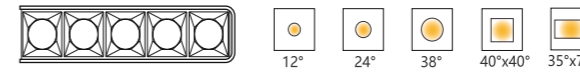

F 格栅透镜 (Grid lens lampshade)

Black | White

E211 Pendant lamp 朴吊灯	功率 (P)	尺寸 (Size)	光通量 (lm)	色温(CCT)	显指(CRI)	出光方式
E211.PA48.LED	U 20W/D 28W	1210*43*85mm	U:1700 lm D:2240 lm	3000K/4000K/6000K	>80	40° 60°
E211.PH48.LED	U 20W/D 28W	1210*43*85mm	U:1700 lm D:1680 lm	3000K/4000K/6000K	>80	40° 60°
E211.PF48.LED	U 20W/D 28W	1210*43*85mm	U:1700 lm D:2520 lm	3000K/4000K/6000K	>90	40° 60°
E211.PA56.LED	U 24W/D 32W	1486*43*85mm	U:2040 lm D:2560 lm	3000K/4000K/6000K	>80	40° 60°
E211.PH56.LED	U 24W/D 32W	1486*43*85mm	U:2040 lm D:2240 lm	3000K/4000K/6000K	>80	40° 60°
E211.PF56.LED	U 24W/D 32W	1486*43*85mm	U:2040 lm D:2560 lm	3000K/4000K/6000K	>90	40° 60°
E211.PA64.LED	U 28W/D 36W	1762*43*85mm	U:2380 lm D:2730 lm	3000K/4000K/6000K	>80	40° 60°
E211.PH64.LED	U 28W/D 36W	1762*43*85mm	U:2380 lm D:2730 lm	3000K/4000K/6000K	>80	40° 60°
E211.PF64.LED	U 28W/D 36W	1762*43*85mm	U:2380 lm D:3060 lm	3000K/4000K/6000K	>90	40° 60°