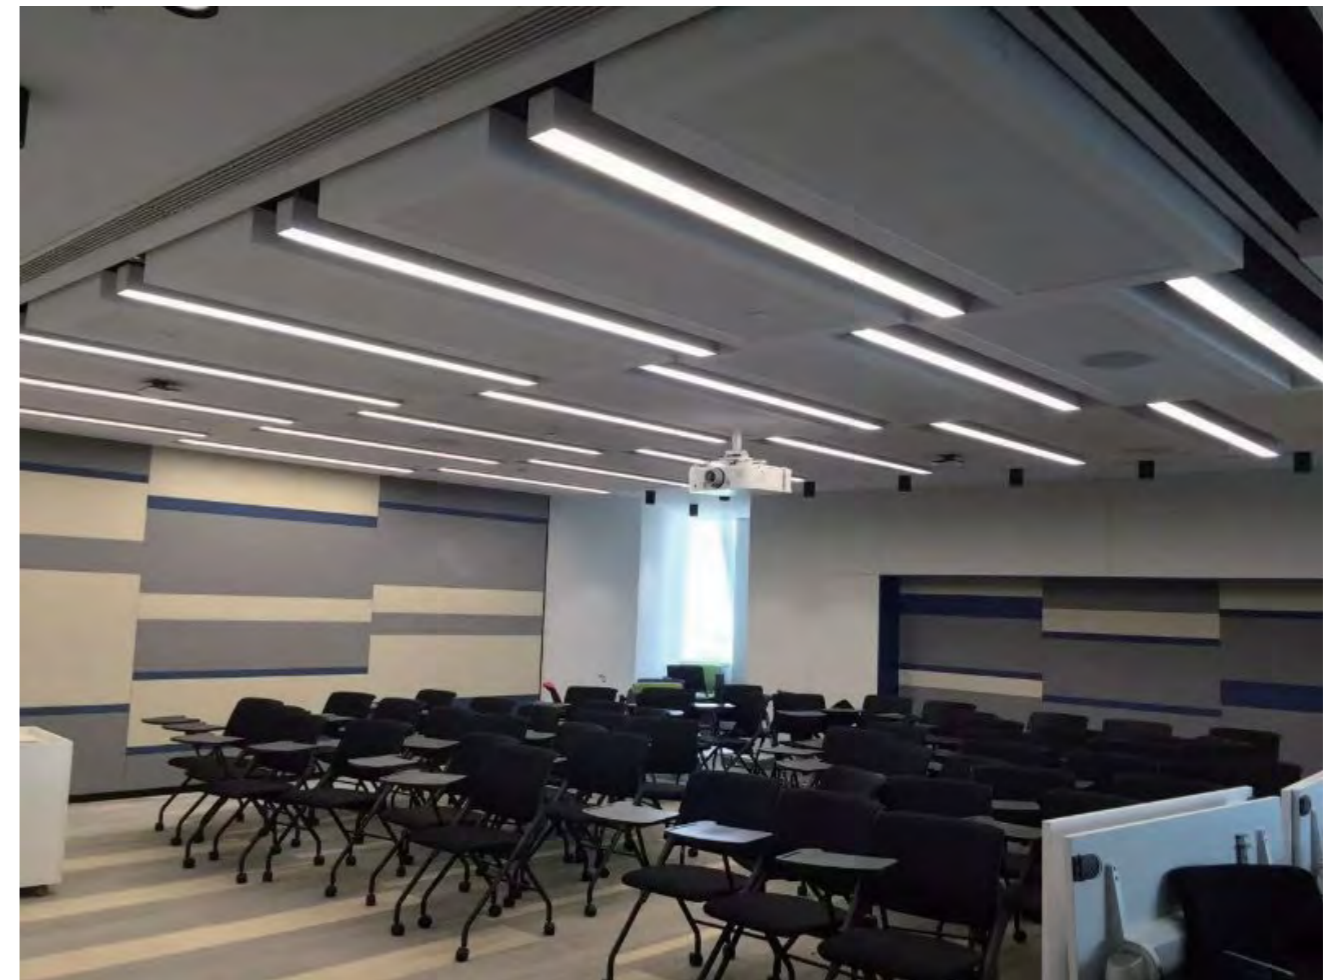

Custom module

- (1) One word band matching, cross stitching, T type joining together. (1)一字型光带拼接、十字型拼接、T字型拼接；
- (2) According to the requirements of customers customized different stitching. (2)根据客户的要求进行定制异型拼接；