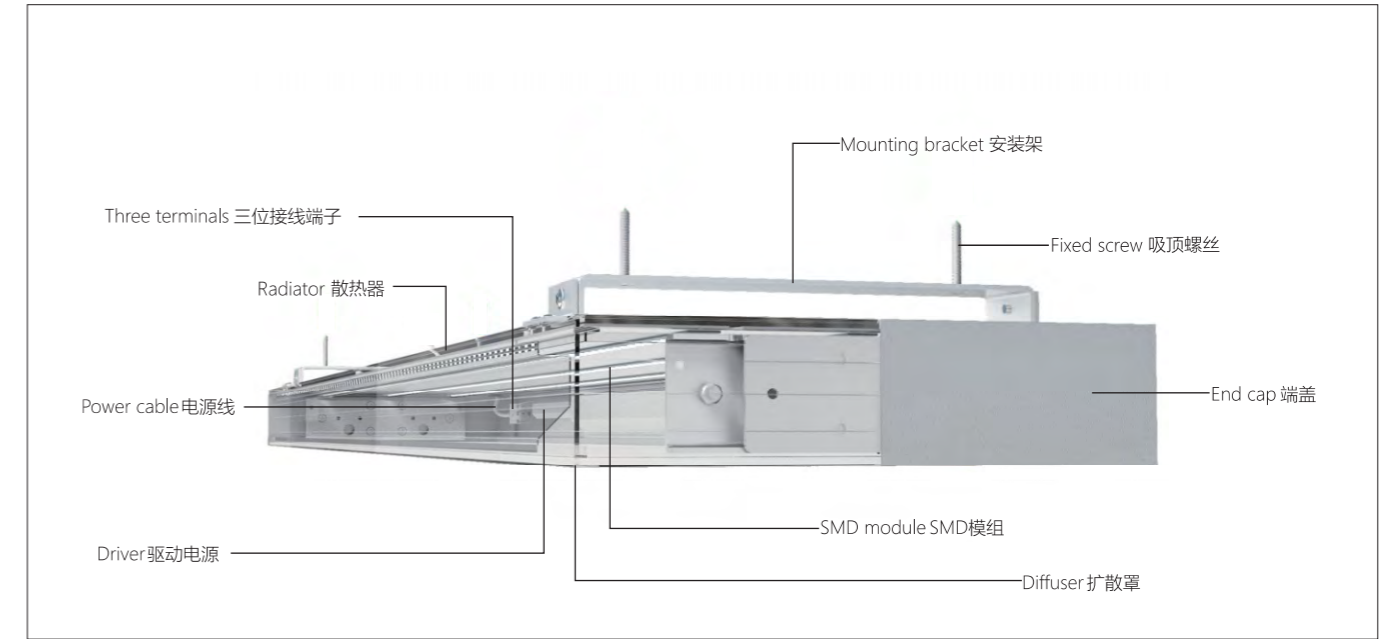

Details 产品细节

Material/Technic 材质/工艺

- Light body using high-quality aluminum alloy (6063-T5), the surface brushed aluminum color oxidation treatment, weathering, corrosion and wear, no color, color optional.
- Transparent cover for the high transmittance / diffusion type PMMA cast plate shade; high strength, high temperature and cold, light uniform, anti-glare effect is good.
- Built-in high brightness SMD light source, light efficiency up to 120lm / W, color rendering index ≥ 80 , color temperature 3000K, 4000K, 6000K optional.
- Light source life of up to 50,000 hours, light fades small, energy saving, greatly reducing maintenance costs.
- Product configuration high-performance, high conversion rate of the drive power; with short circuit, overload, overvoltage and other protective measures to ensure that the entire lamp performance and stability.

- 灯体采用优质铝合金 (6063-T5), 表面拉丝铝本色氧化处理, 耐候、耐腐蚀及耐磨、不变色, 颜色可选;
- 透光罩为高透光率/扩散型PMMA浇铸板灯罩; 强度高、耐高温及耐寒, 出光均匀, 防眩效果佳;
- 内置高亮度SMD光源, 光效可达120lm/W, 显色指数 ≥ 80 , 色温3000K、4000K、6000K可选;
- 光源寿命长达5万小时, 光衰小, 节能降耗, 极大降低维护成本;
- 产品配置高性能, 高转换率的驱动电源; 具有短路、过载、过压等保护措施, 确保整灯性能稳定;

Features 产品特点

Simple line type LED lamps, so that the office environment is simple and taste; all-aluminum structure lighthouse, fully guarantee the thermal stability of lamps to ensure that the entire lamp life and color temperature consistency; direct-type SMD light source.

Too high transmittance of the proliferation of PC film shade, so that the light more uniform, soft and comfortable; maximum to meet the light output efficiency of light, the efficiency of up to 68%.

Product installation: lifting, ceiling installation; installation simple and convenient.

Product scope: high-grade office buildings, schools, hospitals, libraries, supermarkets and public buildings, etc.

简约线条型LED灯具, 让办公环境简单而有品位; 全铝合金结构灯架, 充分保证灯具的热稳定性, 确保整灯寿命及色温的一致性; 直照式的SMD光源通过高透光率扩散型PC薄膜灯罩, 让出光更均匀、柔和舒适; 最大限度满足灯具光输出效率, 效率可达68%。

产品安装方式: 吊装、吸顶安装; 安装简捷、方便;

产品适用范围: 高档写字楼、学校、医院、图书馆、超市及公共建筑空间等