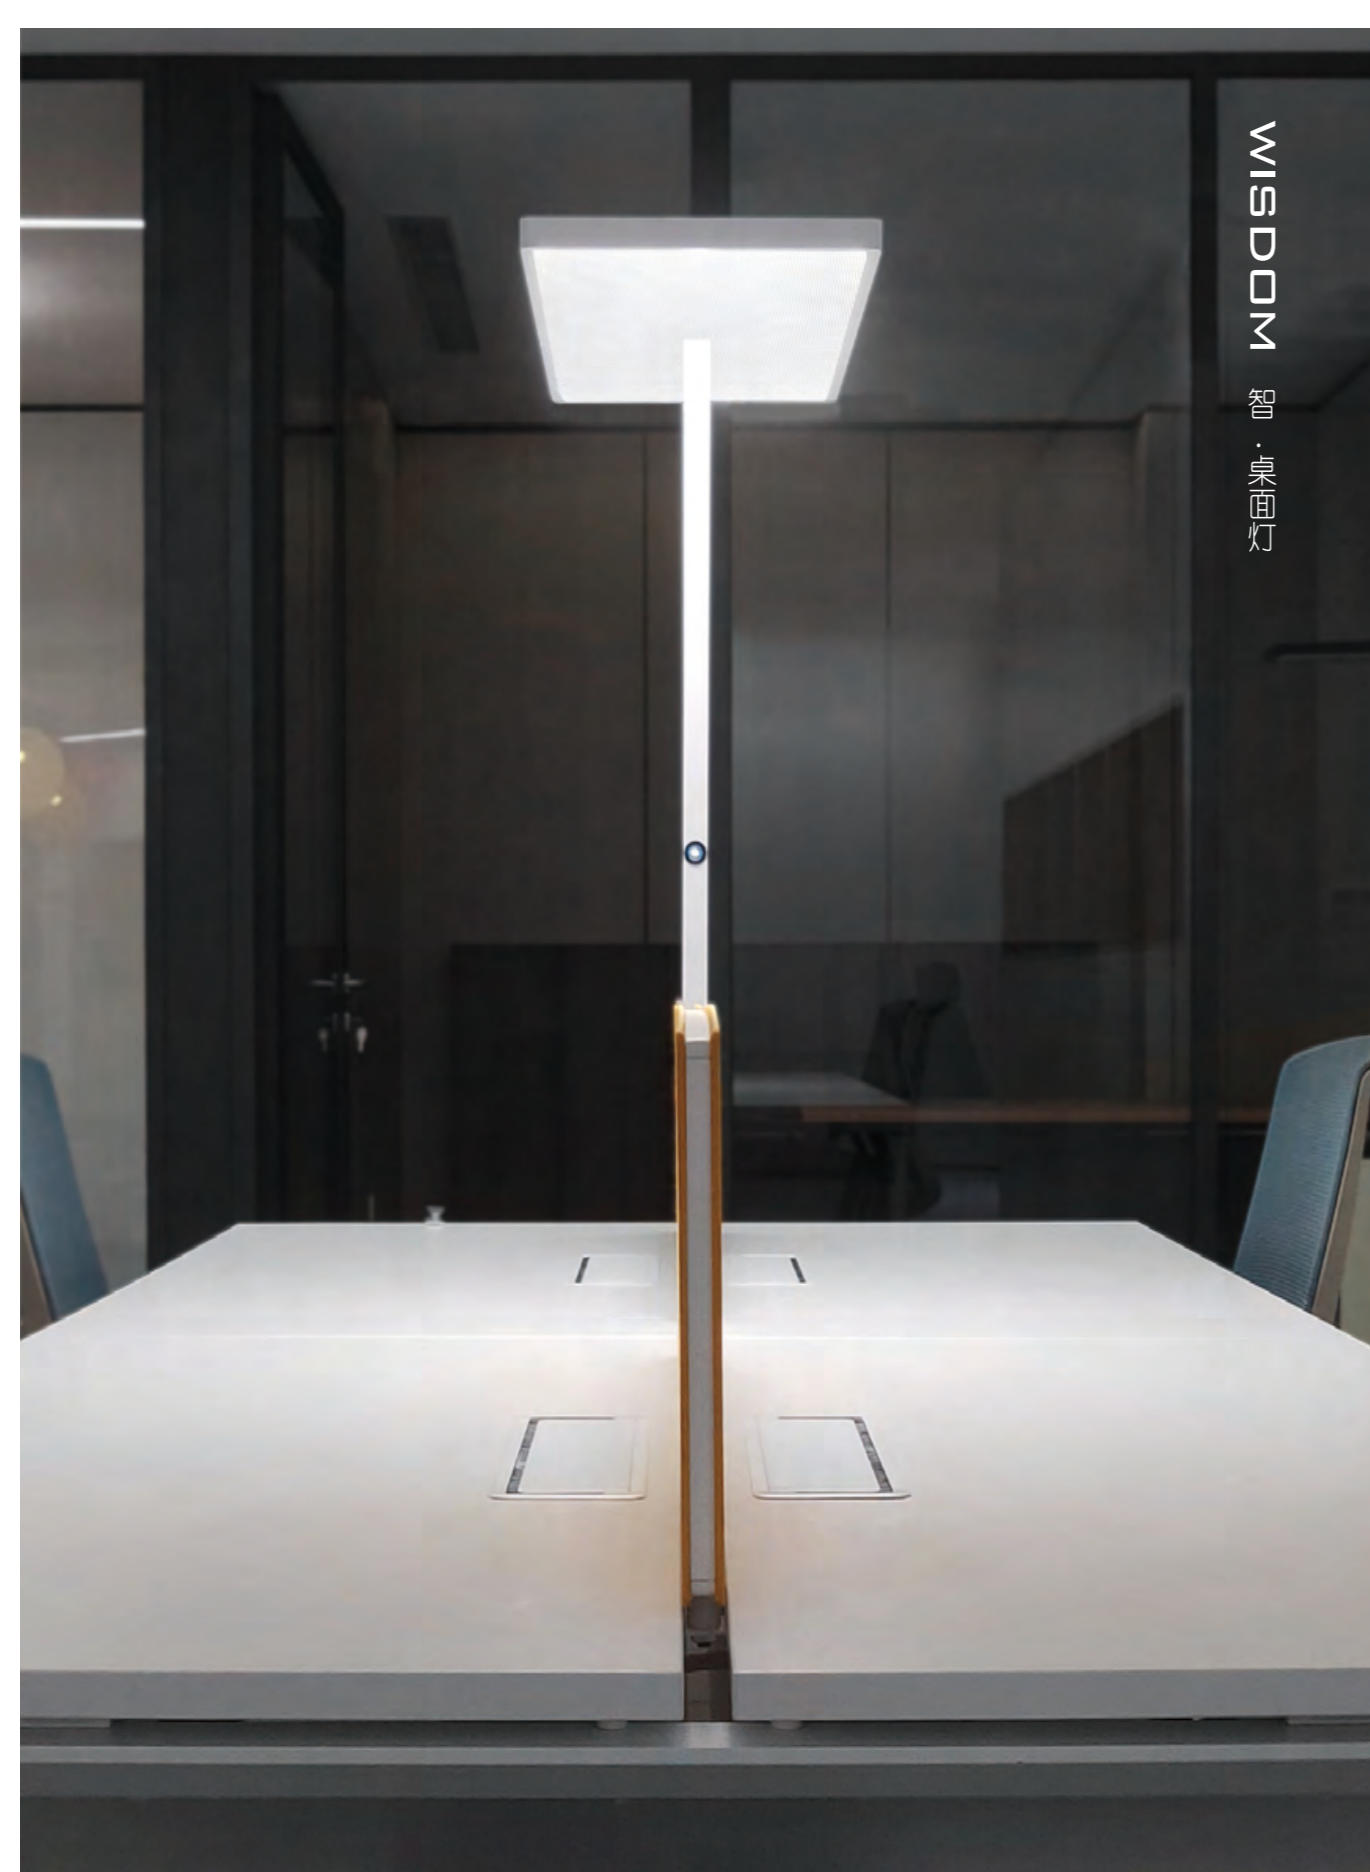

WISDOM 智·桌面灯

Desktop lamp structure integrated with advanced side light transmittance technology, direct and indirect light illuminating, high transmitting optical light guide plate create shadow free and uniform light output without any glare, Advanced thermal management technology to ensure consistency of LED life span, color temperature and maximize output lumens.

智-系列桌面灯，采用优质铝合金型材灯体，外观尺寸比例科学，结构合理，线条流畅美观。先进的侧发光导光技术结合上下出光的直接+间接照明模式，再加上高透光率光学级导光板，使其出光均匀无阴影、防眩光效果更好，先进的热管理技术，散热效果优异，确保了灯具最大光输出的持续性及色温的一致性。

Black	White	0-80W 0-6560 lm 3000K/4000K/6000K CRI > 90 82 lm/W UGR < 16				
E296 Desktop lamp 智·桌面灯	防眩光 Anti Glare	无屏闪 No Flickering	光控 Light Sensor	调光 Dimming	微波感应 Microwave Sensor	延时关灯 Delay
E298.HE.TT80.LED 高配版	✓	✓	✓	✓	✓	✓

WISDOM 智·桌面灯

"Wisdom" desktop lamp, a dedicated intelligent product, using advanced side light guide technology, to achieve excellent anti-glare effect. The lamp pole with the frame of fruity and thin disc, fruity collocation square, concise and fashionable namely.

SIMPLE
筒·落地灯

SIMPLE Floor Lamp is thin and steady, with minimalist lines for the most detailed outlines. The fine structure design is combined with Simple's side lighting technology, excellent light guiding and anti-dazzle materials, with Simple side lighting technology, excellent light guide anti-glare materials, you can enjoy this high quality light color effect. The layout of office space or living environment is smart and matched, and makes it natural.