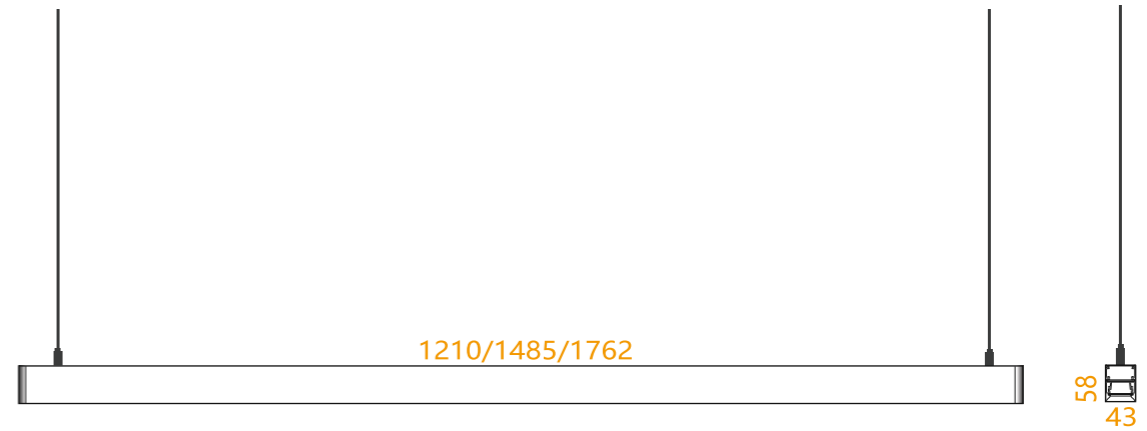

units: mm

可选灯罩

Black | White

E801 Pendant lamp 朴.801吊灯	功率 (P)	尺寸 (Size)	光通量 (lm)	色温(CCT)	显指(CRI)	出光方式
E801.PA30.LED	30W	1210*43*58mm	2400 lm	3000K/4000K/6000K	>80	100
E801.PH30.LED	30W	1210*43*58mm	1800 lm	3000K/4000K/6000K	>80	100
E801.PF30.LED	30W	1210*43*58mm	2400 lm	3000K/4000K/6000K	>90	100
E801.PA36.LED	36W	1486*43*58mm	2880 lm	3000K/4000K/6000K	>80	100
E801.PH36.LED	36W	1486*43*58mm	2160 lm	3000K/4000K/6000K	>80	100
E801.PF36.LED	36W	1486*43*58mm	2880 lm	3000K/4000K/6000K	>90	100
E801.PA45.LED	45W	1762*43*58mm	3600 lm	3000K/4000K/6000K	>80	100
E801.PH45.LED	45W	1762*43*58mm	2700 lm	3000K/4000K/6000K	>80	100
E801.PF45.LED	45W	1762*43*58mm	3600 lm	3000K/4000K/6000K	>90	100

1. All aluminum alloy frame structure
2. 2, can match different scene requirements of the lamp shade:
   - A. Imported optical grating lens (optical Angle series) composite cover, using nano sputtering coating process;
   - B. imported optical polarized lens combination, using nanometer sputtering coating process
3. 3, import the highlighted, high efficiency, LED light source
4. 4, The whole lamp uses high conversion power supply, with short circuit, overload, overvoltage protection
5. The lamp can achieve seamless splicing aluminum alloy frame structure according to environmental size requirements, and can be matched with: grating lens combination cover/grating polarizing lens combination cover, etc