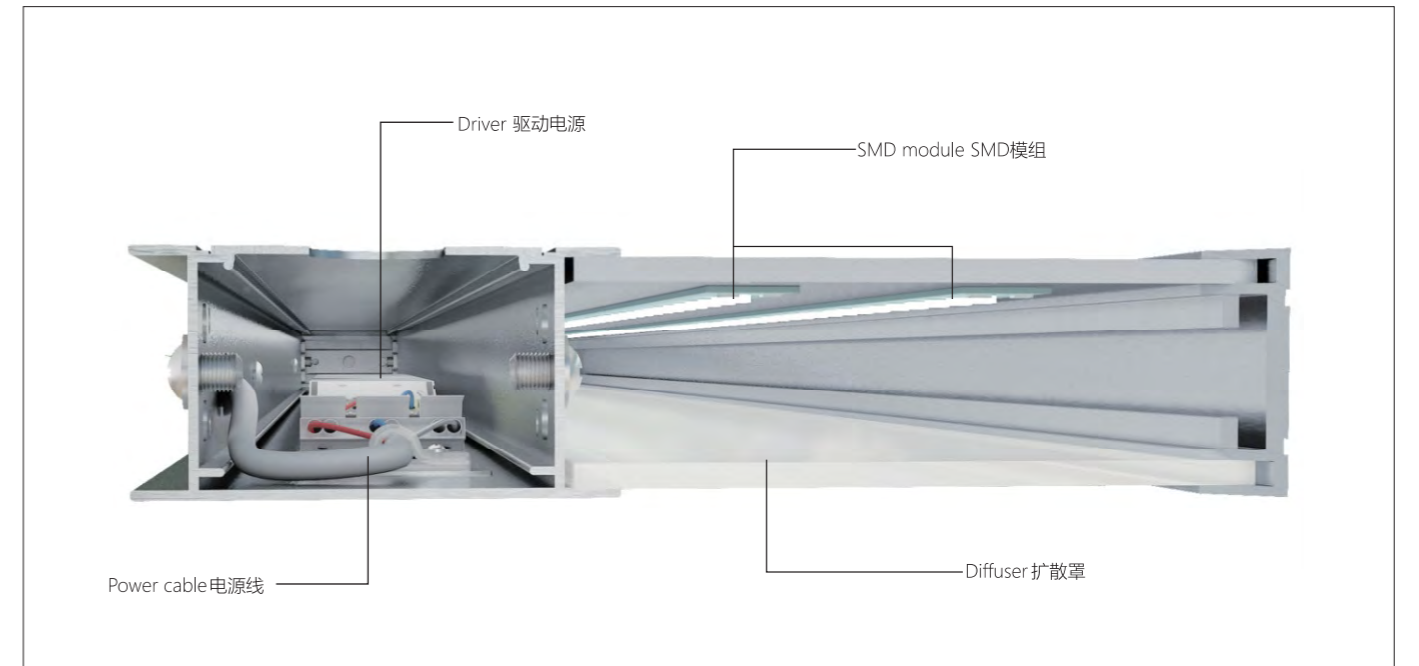

Details 产品细节

Material/Technic 材质/工艺

- Light body using high-quality aluminum alloy (6063-T5), the surface brushed aluminum color oxidation treatment, weathering, corrosion and wear, no color, color optional.
- Transparent cover for the high transmittance / diffusion type PMMA cast plate shade; high strength, high temperature and cold, light uniform, anti-glare effect is good.
- Built-in high brightness SMD light source, light efficiency up to 120lm / W, color rendering index ≥ 80 , color temperature 3000K, 4000K, 6000K optional.
- Light source life of up to 50,000 hours, light fades small, energy saving, greatly reducing maintenance costs.
- Product configuration high-performance, high conversion rate of the drive power; with short circuit, overload, overvoltage and other protective measures to ensure that the entire lamp performance and stability; another optional dimming power (1-10V, DALI dimming, SCR dimming).
- 灯体及端盖采用优质铝合金 (6063-T5), 表面静电喷涂处理, 耐候、耐蚀及附着力强、不易变色, 颜色可选;
- 透光罩为高透光率、扩散型PMMA压铸板灯罩; 强度高、耐高温及耐寒, 出光均匀、柔和;
- 内置高亮度SMD光源, 光效可达120lm/W, 显色指数 ≥ 80 , 色温3000K、4000K、6000K可选;
- 光源寿命长达5万小时, 光衰小, 节能降耗, 极大降低维护成本;
- 产品配置高性能, 高转换率的驱动电源; 具有短路、过载、过压等保护措施, 确保整灯性能稳定; 另可选配调光电源 (1-10V、DALI调光);

Features 产品特点

Modern simple LED linear lamps, with its simple lines, fine technology, so that the office environment bright, comfortable and healthy; all aluminum structure lighthouse, fully guarantee the thermal stability of lamps to ensure that the whole lamp life And the color temperature of the consistency of indirect SMD light source through the high transmittance diffusion type PMMA lampshade, and then by the control design surface secondary reflection, so that the light soft, comfortable, no shadow.

Product installation: wall lamp installation; installation more simple and convenient.

Product scope: high - grade office buildings, schools, hospitals, libraries and public buildings, such as space.

现代简约型LED线性灯具, 以其简洁的线条、精细的工艺, 让办公环境明亮、舒适、健康; 全铝合金结构灯架, 充分保证灯具的热稳定性, 确保整灯寿命及色温的一致性;

间接照式的SMD光源通过高透光率扩散型PMMA灯罩, 再经控照设计曲面二次反射, 使出光柔和、舒适、无暗影;

产品安装方式: 壁灯安装; 安装更简捷、方便;

产品适用范围: 高档写字楼、学校、医院、图书馆及公共建筑空间等;

Specifications 产品规格

ArtNo.	Power	Flux	Size(mm)	Lampshade material	Color
E281.WT20.LED	20W	1740 lm	610*200*30	Opal PMMA	Brushed oxidation
E281.WT40.LED	40W	3480 lm	1200*200*30	Opal PMMA	Brushed oxidation