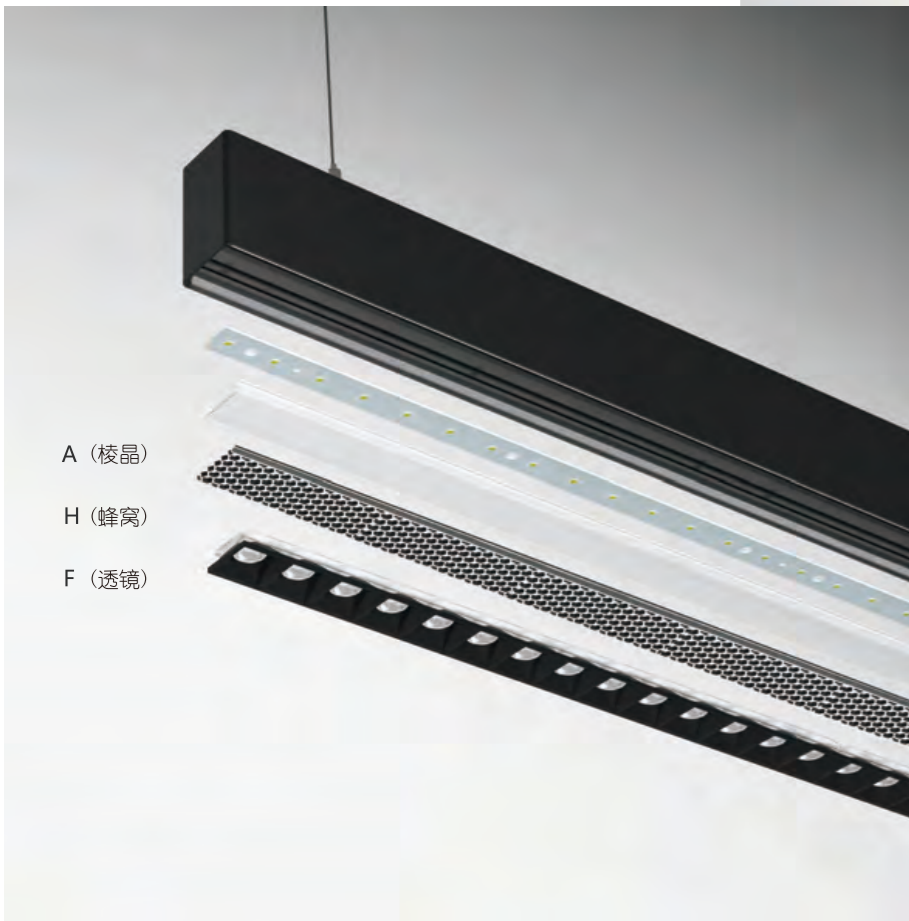

WISDOM 智·桌面灯

"Wisdom" desktop lamp, a dedicated intelligent product, using advanced side light guide technology, to achieve excellent anti-glare effect. The lamp pole with the frame of fruity and thin disc, fruity collocation square, concise and fashionable namely.

SIMPLE
筒·落地灯

SIMPLE Floor Lamp is thin and steady, with minimalist lines for the most detailed outlines. The fine structure design is combined with Simple's side lighting technology, excellent light guiding and anti-dazzle materials, with Simple side lighting technology, excellent light guide anti-glare materials, you can enjoy this high quality light color effect. The layout of office space or living environment is smart and matched, and makes it natural.

NIMBLY
灵·吊

NIMBLY Pendant Lamp, with their flexible appearance with vertical hanging mode, this lamp has a strong decorative effect. It is a lighting product as well as a work of art. Its existence not only can bring local lighting to the space, but also can add artistic aesthetic feeling to the space.

50

50

朴 ELEGANT E211 Pendant lamp

继承了ELEGANT落地灯优秀外观结构设计，同样在吊灯中获得出众的防眩能力，简洁时尚的外观搭配现代办公设计的装饰风格，产品与环境能够完美地融合，让你不会觉得有任何违和感。

Inherited from the ELEGANT floor lamp excellent appearance structure design, the ELEGANT chandelier also has outstanding polarized light and anti-glare ability. The simple and fashionable appearance is combined with the decoration style of modern office design, and the product and environment can perfectly blend, so that you won't feel any incompatibility.