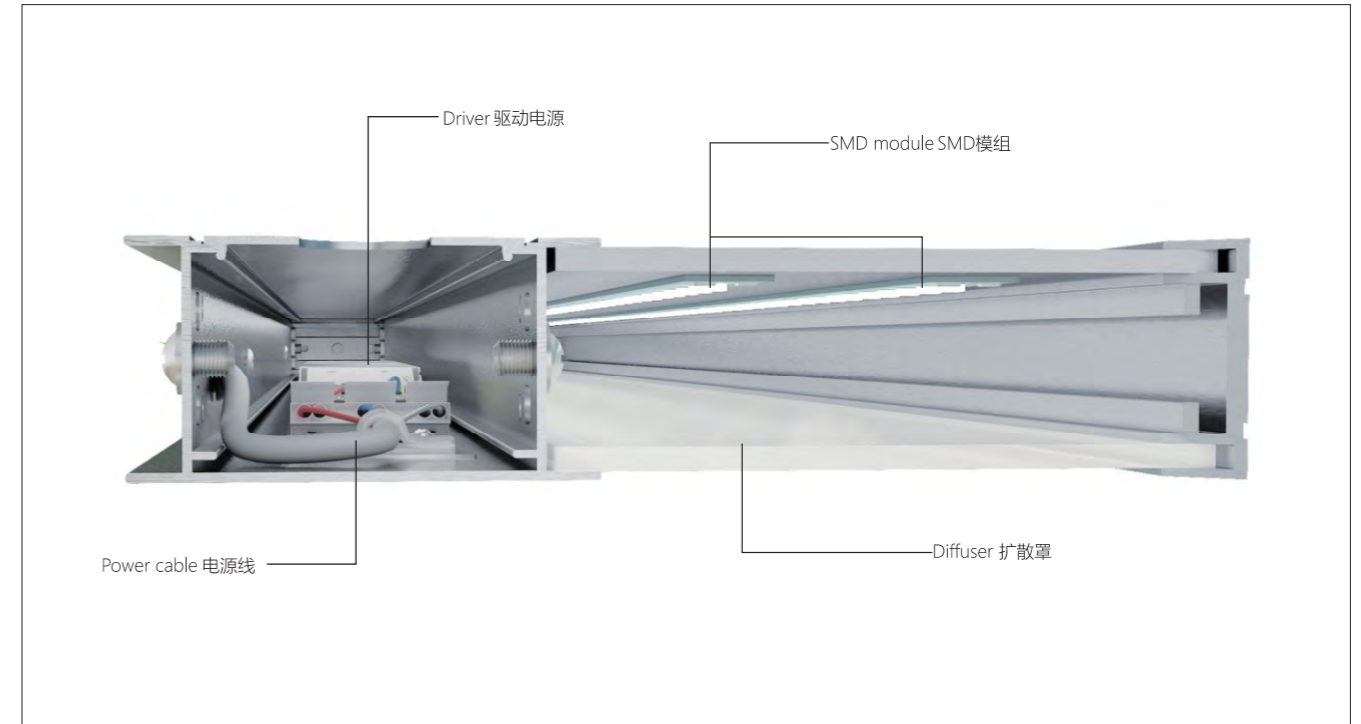

Details 产品细节