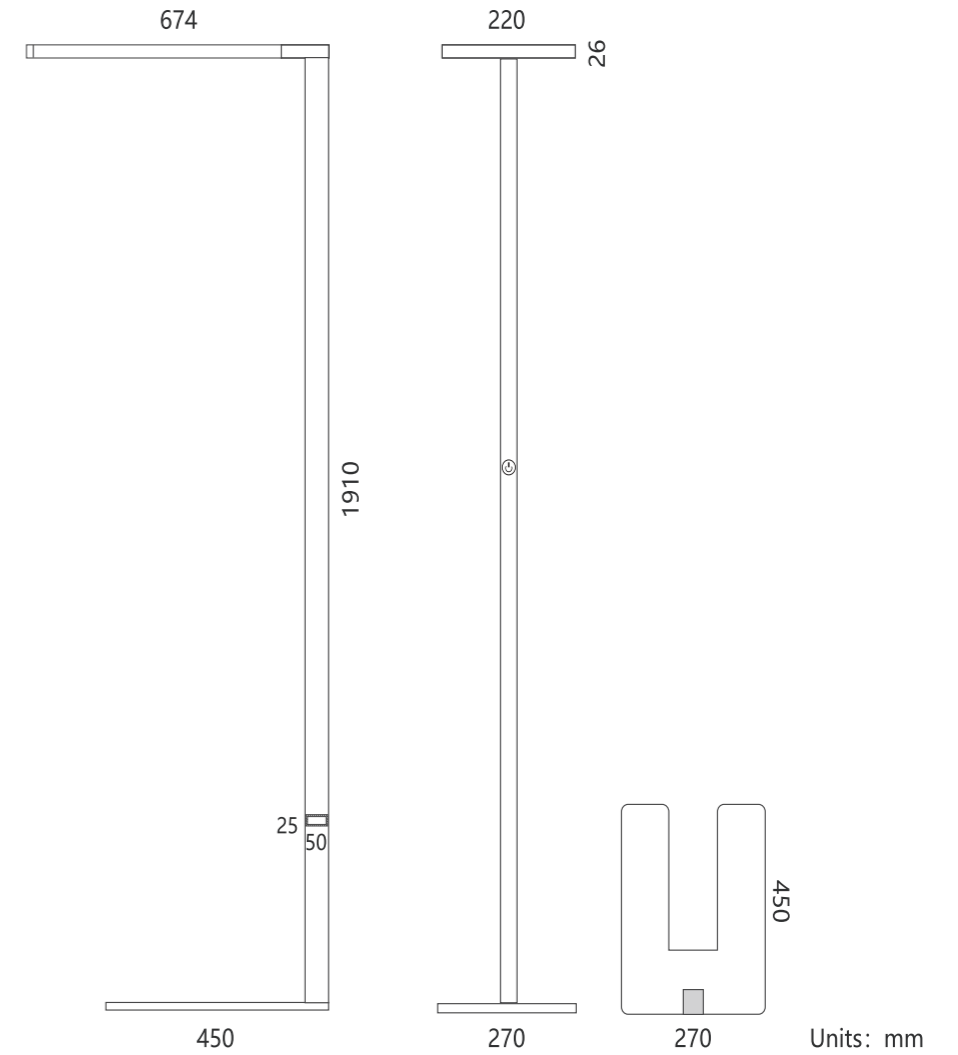

Black | White

80W | 4740 LM | 3000K/4000K/6000K | CRI > 90 | 82 lm/W | UGR < 16

E298 Floor lamp 筒·落地灯	防眩光 Anti Glare	无屏闪 No Flickering	光控 Light Sensor	调光 Dimming	微波感应 Microwave Sensor	延时关灯 Delay
E298.LT80.LED 基础版	✓	✓				
E298.SV.LT80.LED 标准版	✓	✓		✓