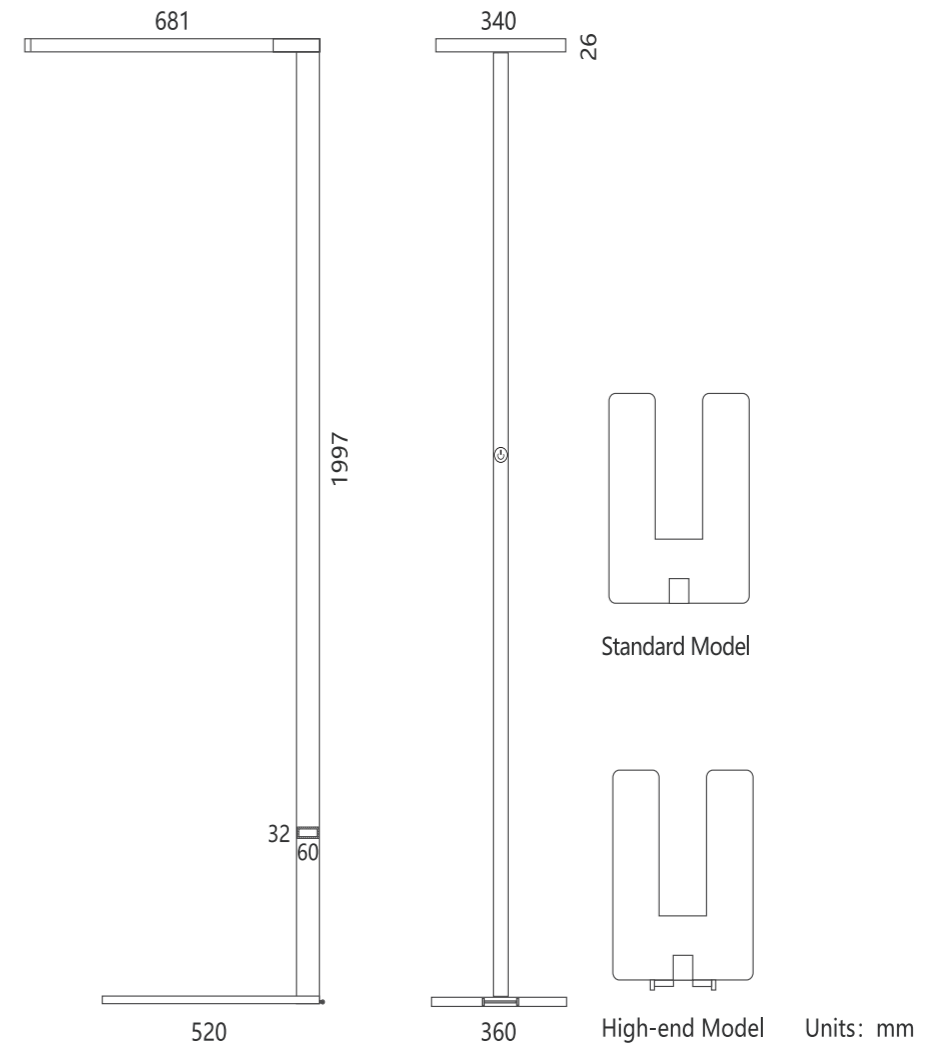

Black | White

80W | 6560 lm | 3000K/4000K/6000K | CRI > 90 | 82 lm/W | UGR < 16

E296 Floor lamp 智·落地灯	防眩光 Anti Glare	无屏闪 No Flickering	光控 Light Sensor	调光 Dimming	微波感应 Microwave Sensor	延时关灯 Delay	移动滑轮 Moving Pulley
E296.LT80.LED 基础版	✓	✓					
E296.SV.LT80.LED 标准版	✓	✓		✓			
E296.HE.LT80.LED 高配版	✓	✓	✓	✓	✓	✓	✓