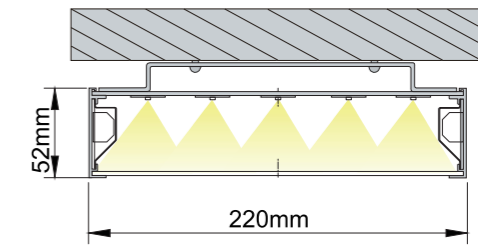

Specifications 产品规格

ArtNo.	Power	Flux	Size(mm)	Lampshade material	Color
E261.CT40.LED	40W	3480 lm	1200*220*52	PMMA	Silver/Matte White /Matte black
E261.CT55.LED	55W	4785 lm	1500*220*52	PMMA	Silver/Matte White /Matte black