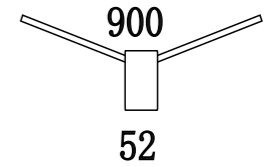

蝶 BUTTERFLY PLUS

DESK LAMP 桌面灯