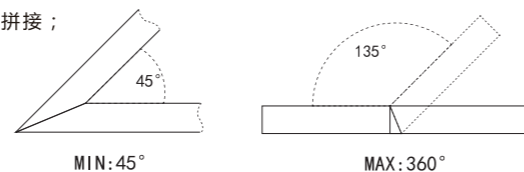

Custom module

(1) One word band matching, cross stitching, T type joining together.

(1)一字型光带拼接、十字型拼接、T字型拼接；

(2) According to the requirements of customer customized different stitching.

(2)根据客户的要求进行定制异型拼接；