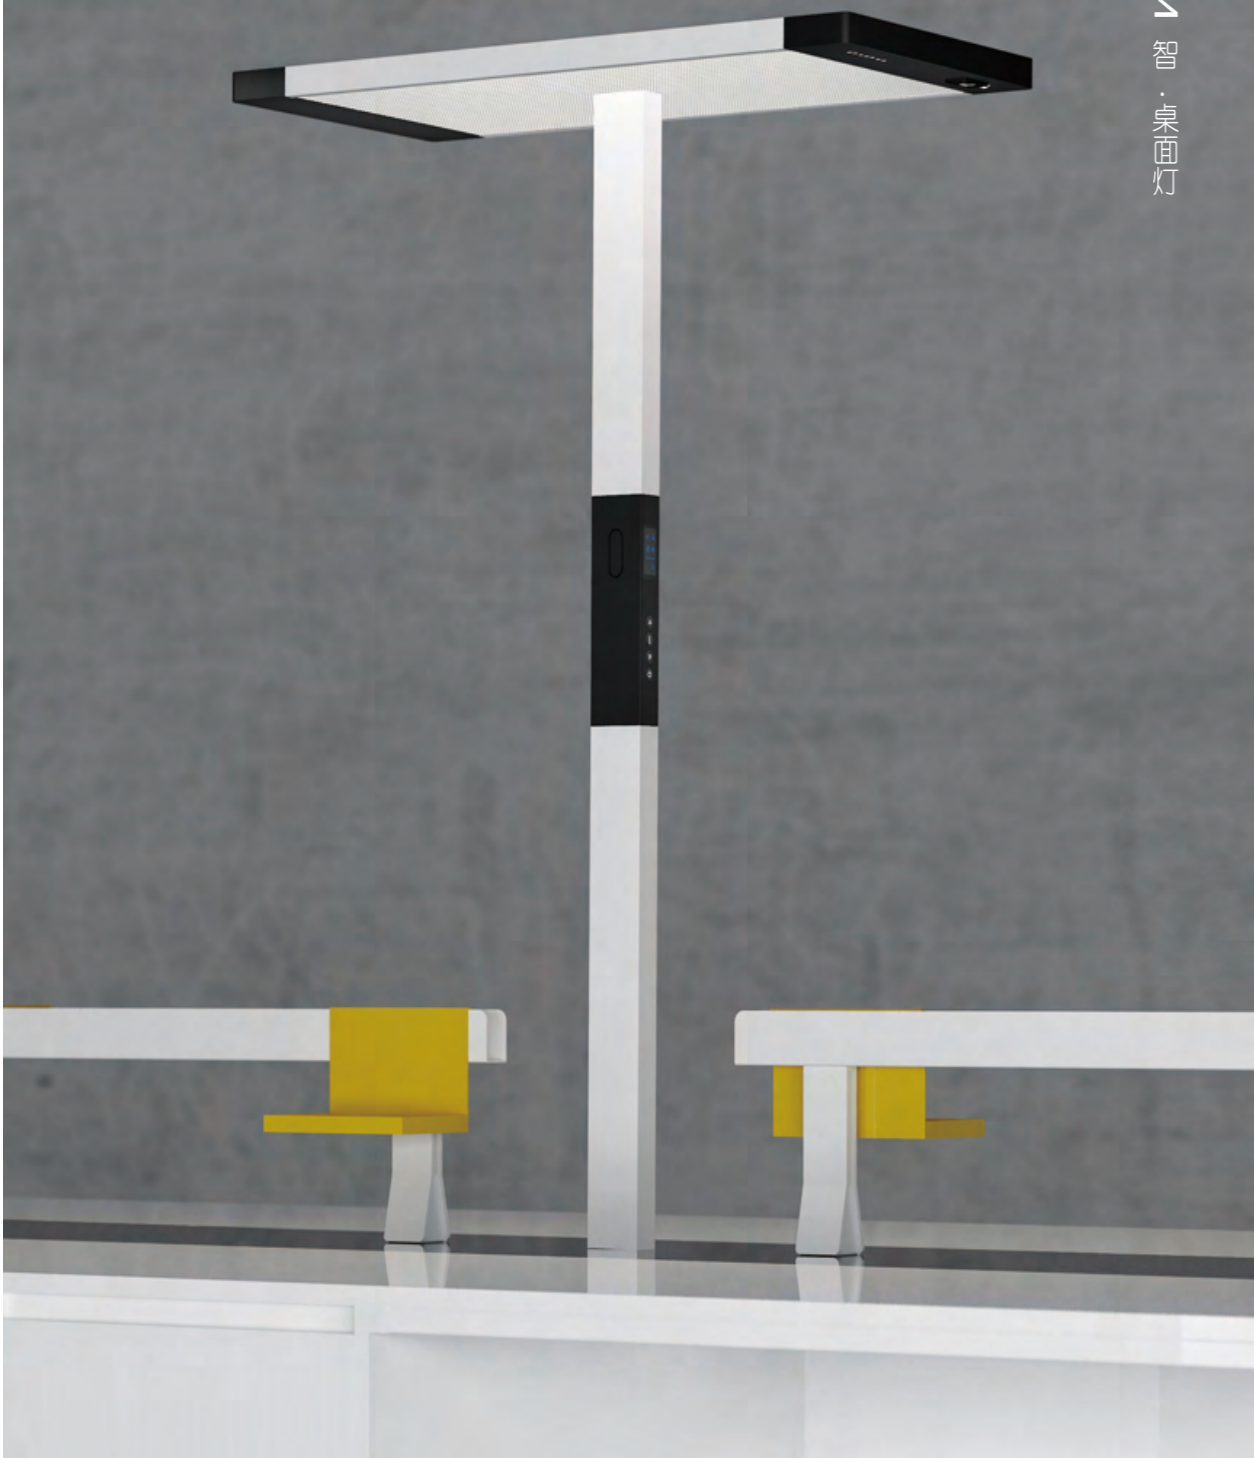

WISDOM 智·桌面灯

"WISDOM" desktop lamp is an elaborately designed intelligent product. Equipped with EIM intelligent dimming system, under the joint action of microwave sensor and light sensor, intelligent control of lights can be realized.

智-系列桌面灯，一款潜心打造的智慧产品。搭载EIM 智能调光系统，在微波、光线传感器的共同作用下，可实现对灯光的智能控制。