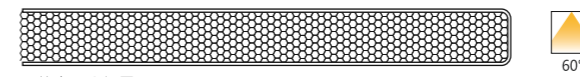

H 蜂窝组合灯罩 (Honeycomb shade)