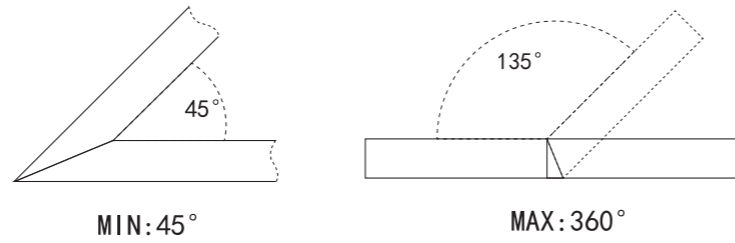

Expand accessories 拓展配件

L-module	Item No	Power	Flux	Size(mm)	Name
	E235-RL	6W	522 lm	249*228*86*80	Band connection piece (top) 光带连接片 (侧)
T-module	Item No	Power	Flux	Size(mm)	Name
	E235-RT	9W	783 lm	390*412*86*80	
X-module	Item No	Power	Flux	Size(mm)	Name
	E235-RX	12W	1044 lm	390*249*86*80	

Connection system 连接系统图

(1) One font stitching, cross-shaped stitching, T-shaped stitching.

(2) According to the requirements of customers customized shaped splicing.

(1) 一字型光带拼接;

(2) 根据客户的要求进行定制异型拼接;