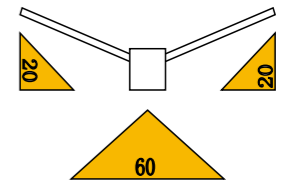

60W /80W | 3350mm /5125mm | 4000K | CRI>90 | SDCM<3 | DIM /SIDE+DOWN LIGHT

蝶 BUTTERFLY PLUS

READING LAMP 阅读灯

可定制长度 (Custom izable length)

□ W T ■ BK

BVT蝴蝶翼组合灯罩 (BVT lamp shade)

45W /60W | 2250lm /4000lm | 3000K/4000K/6000K | CRI>90 | SDCM<3 | DIM /SIDE+DOWN LIGHT