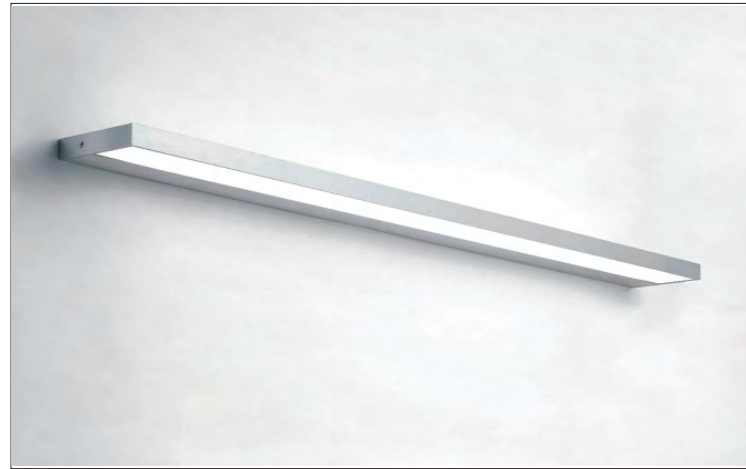

E281 壁灯

Lighting your life

Parameters 产品参数

Type:	WALL LAMP
Color:	Brushed oxidation
Light Source:	SMD LED
Diffuser:	PMMA
Reflector:	/
Color Temperature(K):	3000K/4000K/6000K
CIE:	Direct
Beam angle:	120°
CRI(Ra):	80-85
IP:	20
Fitting Efficiency:	80%
Application:	indoor