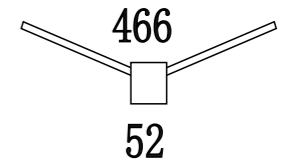

60W /80W | 3350mm /5125mm | 4000K | CRI>90 | SDCM<3 | DIM /SIDE+DOWN LIGHT

蝶 BUTTERFLY PLUS

READING LAMP 阅读灯

可定制长度 (Custom izable length)

□ W T ■ BK

BVT蝴蝶翼组合灯罩 (BVT lamp shade)

45W /60W | 2250lm /4000lm | 3000K/4000K/6000K | CRI>90 | SDCM<3 | DIM /SIDE+DOWN LIGHT