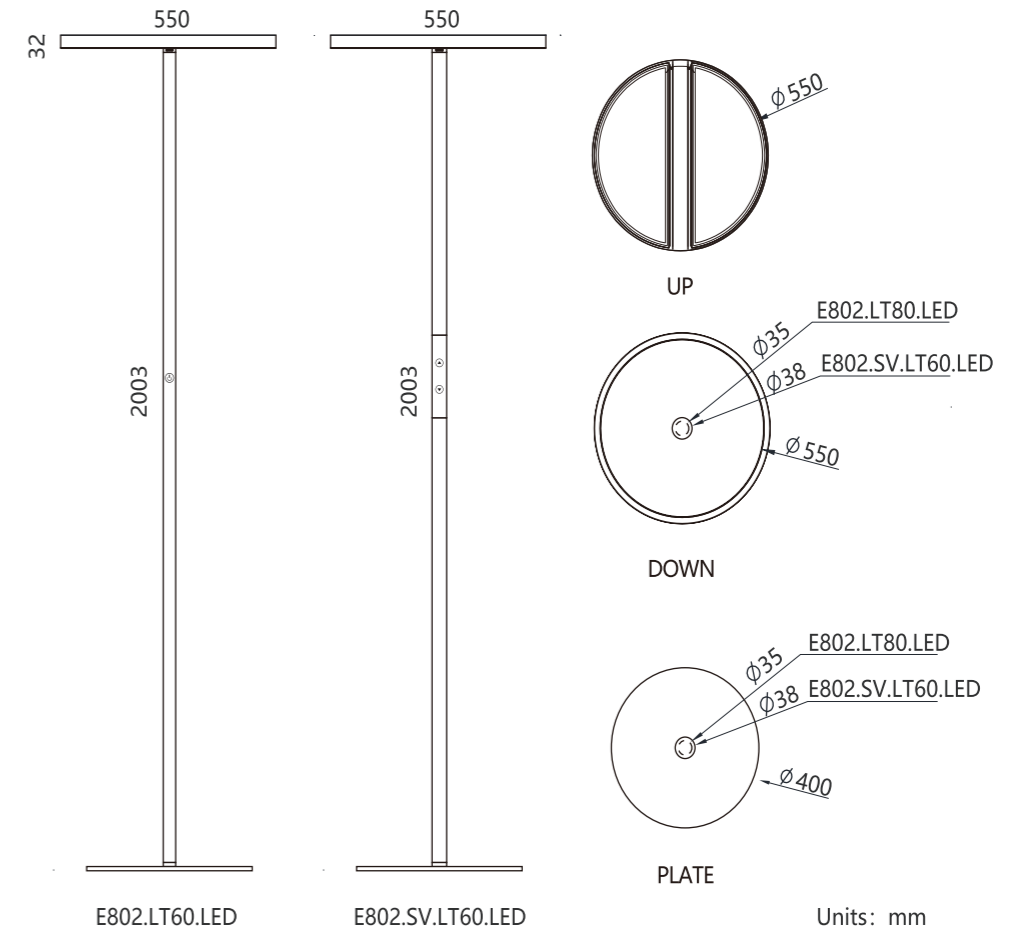

Black | White 80W/60W | UP 3320/DOWN 4920 lm | 3000K/4000K/6000K | CRI > 90 | 82 lm/W | UGR < 16

E802 Floor lamp 明·落地灯	防眩光 Anti Glare	无屏闪 No Flickering	光控 Light Sensor	调光 Dimming	微波感应 Microwave Sensor	色温调节 C-CT
E802.LT80.LED 基础版	✓	✓				
E802.SV.LT60.LED 标准版	✓	✓		✓