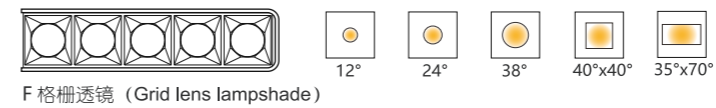

Black | White

E801 Pendant lamp 朴.801吊灯	功率 (P)	尺寸 (Size)	光通量 (lm)	色温(CCT)	显指(CRI)	出光方式
E801.PA30.LED	30W	1210*43*58mm	2400 lm	3000K/4000K/6000K	>80	100
E801.PH30.LED	30W	1210*43*58mm	1800 lm	3000K/4000K/6000K	>80	100
E801.PF30.LED	30W	1210*43*58mm	2400 lm	3000K/4000K/6000K	>90	100
E801.PA36.LED	36W	1486*43*58mm	2880 lm	3000K/4000K/6000K	>80	100
E801.PH36.LED	36W	1486*43*58mm	2160 lm	3000K/4000K/6000K	>80	100
E801.PF36.LED	36W	1486*43*58mm	2880 lm	3000K/4000K/6000K	>90	100
E801.PA45.LED	45W	1762*43*58mm	3600 lm	3000K/4000K/6000K	>80	100
E801.PH45.LED	45W	1762*43*58mm	2700 lm	3000K/4000K/6000K	>80	100
E801.PF45.LED	45W	1762*43*58mm	3600 lm	3000K/4000K/6000K	>90	100

1. All aluminum alloy frame structure
2. 2, can match different scene requirements of the lamp shade:
   - A. Imported optical grating lens (optical Angle series) composite cover, using nano sputtering coating process;
   - B. imported optical polarized lens combination, using nanometer sputtering coating process
3. 3, import the highlighted, high efficiency, LED light source
4. 4, The whole lamp uses high conversion power supply, with short circuit, overload, overvoltage protection
5. The lamp can achieve seamless splicing aluminum alloy frame structure according to environmental size requirements, and can be matched with: grating lens combination cover/grating polarizing lens combination cover, etc