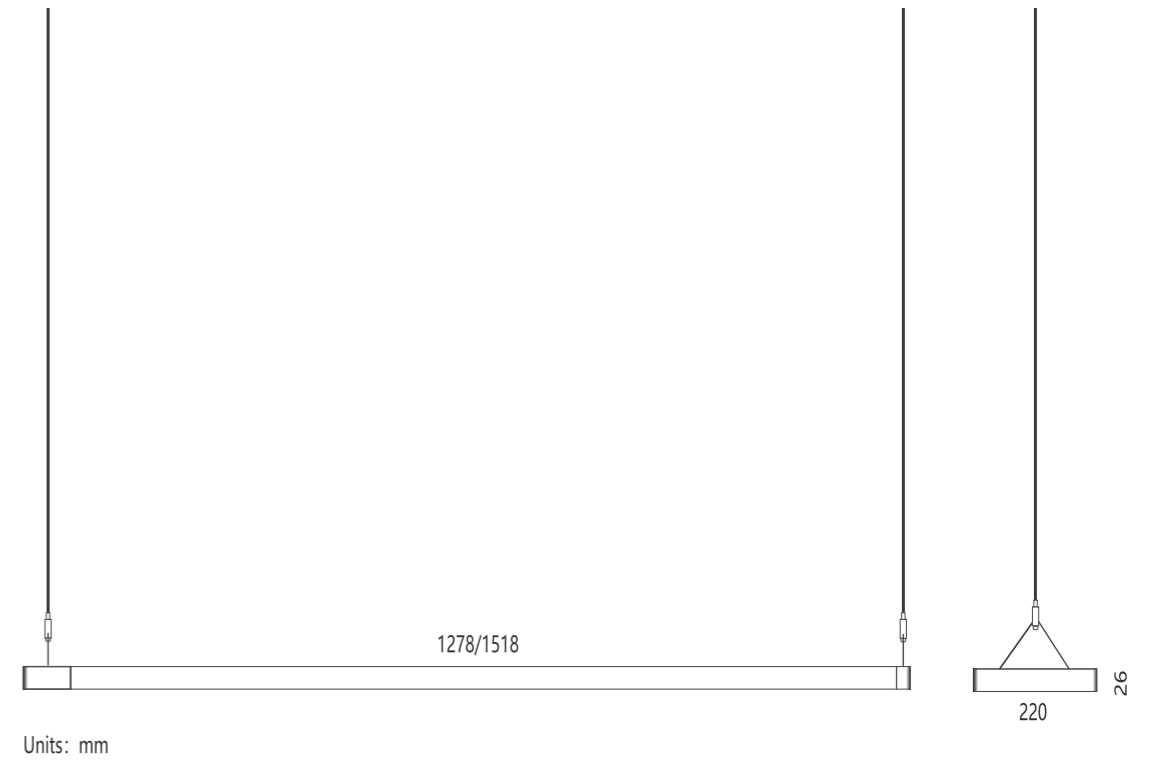

Black | White 50/60W | 4100lm/4920 lm | 3000K/4000k/6000K | CRI > 90 | 82 lm/W | UGR < 16

E256 Pendant lamp 简·吊灯	防眩光 Anti Glare	无屏闪 No Flickering	外置驱动 External Drive	光控 Light Sensor	调光 Dimming	色温调节 C-CT
E256.PT50.LED 基础版	✓	✓				
E256.HE.PT50.LED 高配版	✓	✓	✓		✓	✓
E256.PT60.LED 基础版	✓	✓				
E256.HE.PT60.LED 高配版	✓	✓	✓		✓	✓