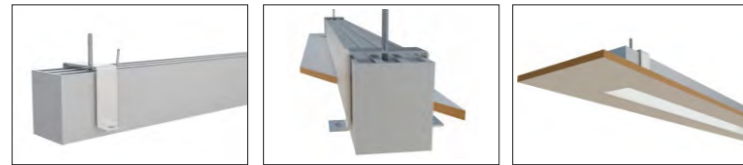

E227 嵌灯

Lighting your life

Parameters 产品参数

Type:	RECESSED LAMP
Color:	Matt Black/Matt white/Silver
Light Source:	SMD LED
Diffuser:	PC
Reflector:	/
Color Temperature(K):	3000K/4000K/6000K
CIE:	Direct
Beam angle:	120°
CRI(Ra):	80-85
IP:	20
Fitting Efficiency:	80%
Application:	indoor

Material/Technic 材质/工艺

1. The lamp body and the end cap are made of high quality aluminum alloy (6063-T5), the surface electrostatic spraying treatment, weathering, corrosion resistance and strong adhesion, easy to change color, color optional.
   - Transparent cover for high transmittance, diffusion PC extrusion molding shade; high strength, high temperature and cold, light uniform, anti-glare effect is good.
   - Built-in high-brightness SMD light source, light efficiency up to 120lm/W, color rendering index ≥ 80 , color temperature 3000K, 4000K, 6000K Optional.
   - Light source life of up to 50,000 hours, light fades small, energy saving, greatly reducing maintenance costs.
   - Product configuration high-performance, high conversion rate of the drive power; with short circuit, overload, overvoltage and other protective measures to ensure that the entire lamp performance and stability another optional dimming power (1-10V, DALI dimming).
2. 灯体及端盖采用优质铝合金 (6063-T5), 表面静电喷涂处理, 耐候、耐蚀及附着力强、不易变色, 颜色可选;
   - 透光罩为高透光率、扩散型PC挤压成型灯罩; 强度高、耐高温及耐寒, 出光均匀, 防眩效果佳;
   - 内置高亮度SMD光源, 光效可达120lm/W, 显色指数 ≥ 80 , 色温3000K、4000K、6000K可选;
   - 光源寿命长达5万小时, 光衰小, 节能降耗, 极大降低维护成本;
   - 产品配置高性能, 高转换率的驱动电源; 具有短路、过载、过压等保护措施, 确保整灯性能稳定, 另可选配调光电源 (1-10V、DALI调光);

Features 产品特点

Modern simple LED linear lamps, with its simple lines, fine craftsmanship and can change with the shape of the environment, so that the office environment bright, comfortable, artistic expression strong; all-aluminum structure lighthouse, fully guarantee the thermal stability of lamps Nature, to ensure the consistency of the life of the whole lamp and color temperature; direct-style SMD light source through the high transmittance diffusion PMMA lampshade, so that the light more uniform, soft and comfortable; to maximize the lamp light output efficiency, efficiency up to 68%.

In addition to the standard lighting products, according to the site environment and design requirements, can be customized special shaped light band seamless, no shadow splicing, optimize the office environment, to achieve the perfect combination of people.

Product installation is divided into: lifting, installation simple, convenient.

Product scope: subway, high - grade office buildings, schools, hospitals, libraries, supermarkets and public buildings, such as space.

现代简约型LED线性灯具, 以其简洁的线条、精细的工艺以及可随环境而变的造型, 让办公环境明亮、舒适、艺术表现力强; 全铝合金结构灯架, 充分保证灯具的热稳定性, 确保整灯寿命及色温的一致性; 直照式的SMD光源通过高透光率扩散型PMMA灯罩, 让出光更均匀、柔和舒适; 最大限度满足灯具光输出效率, 效率可达68%。

除标准灯具产品外, 根据现场环境及设计要求, 可特殊订制异形光带的无缝、无影拼接, 优化办公环境, 实现人、境、光的完美结合;

产品安装方式分为: 吊装, 安装便捷、方便;

产品适用范围: 地铁、高档写字楼、学校、医院、图书馆、超市及公共建筑空间等;