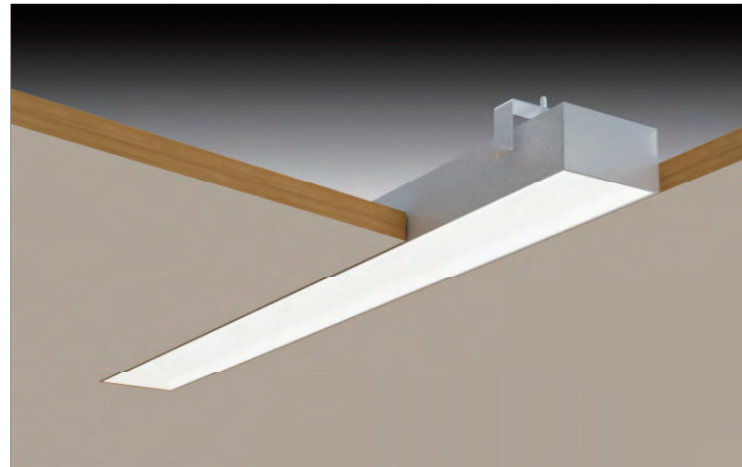

E241 嵌灯

Lighting your life

Parameters 产品参数

Type:	RECESSED LAMP
Color:	Matt Black/Matt white/Silver
Light Source:	SMD LED
Diffuser:	PMMA
Reflector:	/
Color Temperature(K):	3000K/4000K/6000K
CIE:	Direct
Beam angle:	120°
CRI(Ra):	75-85
IP:	20
Fitting Efficiency:	80%
Application:	indoor

Material/Technic 材质/工艺

1. The lamp body adopts high quality aluminum alloy (6063-T5), the end cap adopts imported die-casting aluminum ingot (ADC12), the surface electrostatic spraying treatment, weathering, corrosion resistance and strong adhesion, easy to change color, color optional;
   - Transparent cover for the optical grade high transmittance, diffusion type PMMA extrusion molding shade; high strength, high temperature, light uniform, anti-glare effect is good;
   - Built-in high brightness SMD light source, light efficiency up to 120lm/W, color rendering index ≥ 80 , color temperature 3000K, 4000K, 6000K optional. Light source life of up to 50,000 hours, light fades small, energy saving, greatly reducing maintenance costs.
   - Product configuration high-performance, high conversion rate of the drive power; with short circuit, overload, overvoltage and other protective measures to ensure that
   - the entire lamp performance and stability; another optional dimming power (1-10V, DALI dimming).
2. 灯体采用优质铝合金(6063-T5),端盖采用进口压铸铝锭(ADC12),表面静电喷涂处理,耐候、耐蚀及附着力强、不易变色,颜色可选;
   - 透光罩为光学级高透光率、扩散型PMMA挤压成型灯罩;强度高、耐高温,出光均匀,防眩效果佳;
   - 内置高亮度SMD光源,光效可达120lm/W,显色指数 ≥ 80 ,色温3000K、4000K、6000K可选;
   - 光源寿命长达5万小时,光衰小,节能降耗,极大降低维护成本;
   - 产品配置高性能,高转换率的驱动电源;具有短路、过载、过压等保护措施,确保整灯性能稳定;另可选配调光电源(1-10V、DALI调光);

Features 产品特点

Modern simple LED linear lamps, with its simple lines, fine craftsmanship and can change with the shape of the environment, so that the office environment bright, comfortable, artistic expression strong; all-aluminum structure lighthouse, fully guarantee the thermal stability of lamps Nature, to ensure the consistency of the life of the whole lamp and color temperature; direct-style SMD light source through the high transmittance diffusion PMMA lampshade, so that the light more uniform, soft and comfortable; to maximize the lamp light output efficiency, efficiency up to 68%.

In addition to the standard lighting products, according to the site environment and design requirements, can be customized special shaped light band seamless, no shadow splicing, optimize the office environment, to achieve the perfect combination of people.

Product scope: airport, subway, high - grade office buildings, schools, hospitals, libraries, supermarkets and public buildings, such as space.

Product scope: subway, high - grade office buildings, schools, hospitals, libraries, supermarkets and public buildings, such as space.

现代简约型LED线性灯具,以其简洁的线条、精细的工艺以及可随环境而变的造型,让办公环境明亮、舒适、艺术表现力强;全铝合金结构灯架,充分保证灯具的热稳定性,确保整灯寿命及色温的一致性;直照式的SMD光源通过高透光率扩散型PMMA灯罩,让出光更均匀、柔和舒适;最大限度满足灯具光输出效率,效率可达68%。