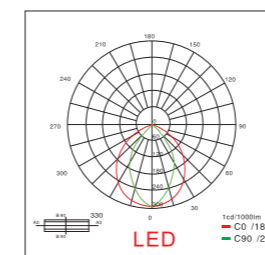

Specifications 产品规格

ArtNo.	Power	Flux	Size(mm)	Lampshade material	Color
E281.WT20.LED	20W	1740 lm	610*200*30	Opal PMMA	Brushed oxidation
E281.WT40.LED	40W	3480 lm	1200*200*30	Opal PMMA	Brushed oxidation