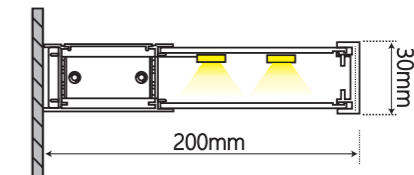

Specifications 产品规格

ArtNo.	Power	Flux	Size(mm)	Lampshade material	Color
E281.WT20.LED	20W	1740 lm	610*200*30	Opal PMMA	Brushed oxidation
E281.WT40.LED	40W	3480 lm	1200*200*30	Opal PMMA	Brushed oxidation