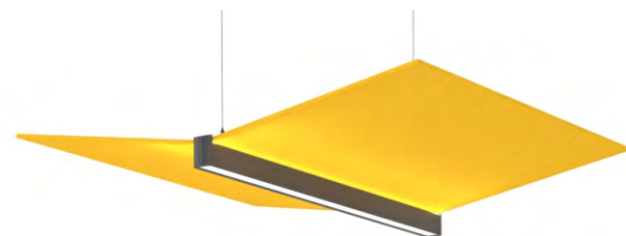

蝶 BUTTERFLY PLUS

DROP LIGHT 吊灯