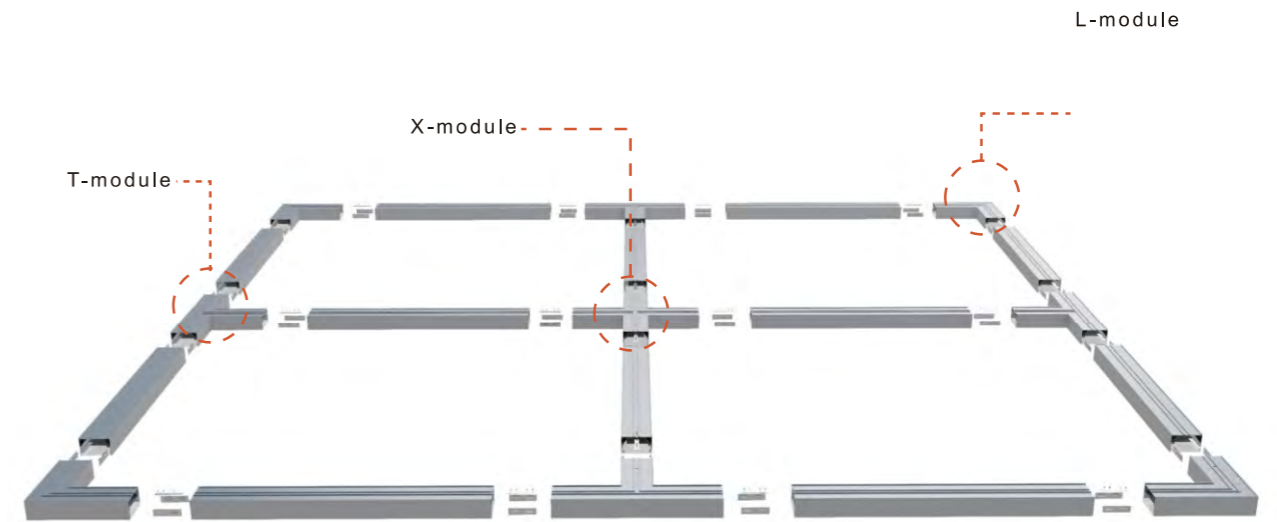

Monomer accessories 单体配件

Name	Number	Name	Number
Hanger bolt 吊码	2	wire lock 锁线器	2
Waterproof connectors 防水接头	1	Wire Rope 钢丝绳	2
Hanging cup fixed sheet metal parts 吊杯固定板金件	1	Three terminals 3位接线端子	1
Metal fixed suction a top piece 吸顶金属固定片	1	Installation buckle 安装卡扣	2
Screw 吸顶固定螺丝/螺帽	4		

Connection system 连接系统图