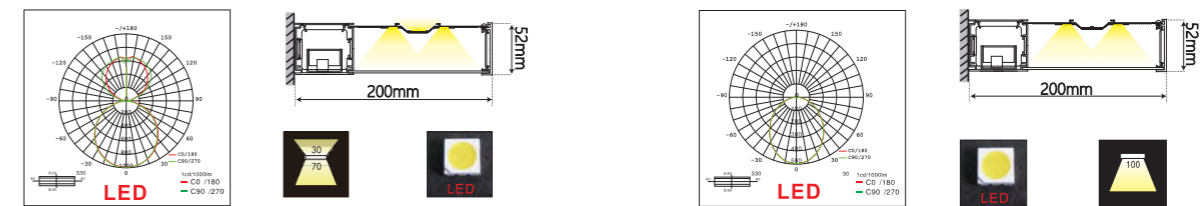

Specifications 产品规格