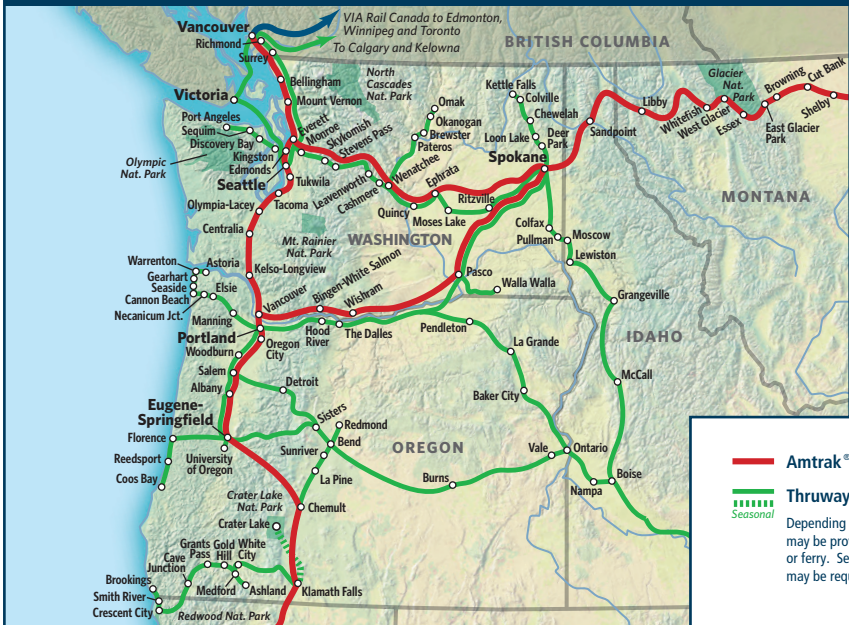

The Amtrak Network

For information and reservations,
call 1-800-USA-RAIL or visit Amtrak.com

Due to space limitations, not all stops are shown. Services are subject to change. Amtrak System Map effective October 2018. Amtrak and see where the train can take you are registered service marks of the National Railroad Passenger Corporation.

PACIFIC NORTHWEST

NORTHEAST

Amtrak® Train Routes

Thruway Connecting Services

Depending on route, connecting services may be provided by train, bus, van, taxi or ferry. Separate fares and reservations may be required on other carriers.

- 1 Grantsville
- Frostburg
- Cumberland
- Hancock
- Hagerstown
- Fredrick
- BWI Marshall Airport
- Kent Island/Grasonville
- Easton Airport
- Cambridge
- Salisbury
- Ocean Pines
- Ocean City

For information and reservations, call 1-800-USA-RAIL or visit Amtrak.com

Due to space limitations, not all stops are shown. Services are subject to change. Amtrak System Map Effective October 2018.

CALIFORNIA

MIDWEST