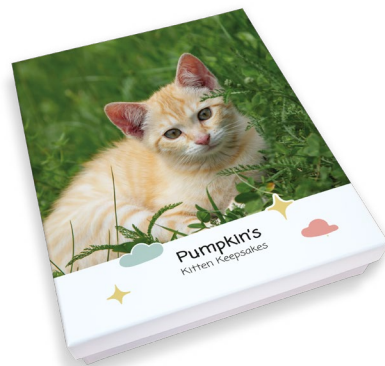

Take all the time you need to view the following pages and decide on the perfect item to capture your pet's favourite first memories.

If you have any questions,  
please speak with one of our friendly team.

## MY FIRST COLLAR FRAME

This deep memory frame is the perfect way to treasure your puppy's or kitten's first collar, favourite photo, paw print and date of birth.