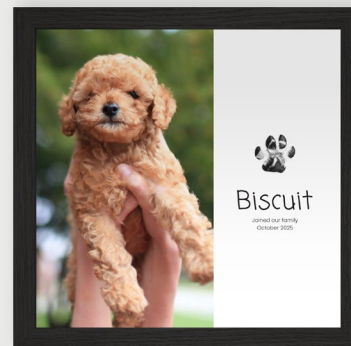

## MY FIRST COLLAR FRAME

This deep memory frame is the perfect way to treasure your puppy's or kitten's first collar, favourite photo, paw print and date of birth.

## PET'S FIRST KEEPSAKE BOX

Completely personalised with your pet's name and photo, our First Keepsake Box is the ideal place to treasure their first items such as collars, toys and photos.

Available in small or premium magnetic boxes, in a range of designs.

## PET'S FIRST YEAR PHOTOBOOK

Perfect for all pets. Capture all your pet's first moments in a lovely bespoke photobook.

Available in large (A4) or small (A5), in a range of designs.

## MY FIRST PET PORTRAIT

---

Turn your favourite photo  
into a unique work of art  
to treasure forever.  
12x12" in size with a  
black frame.

Choose from  
line illustration,  
digital illustration  
or first paw print  
with photo.