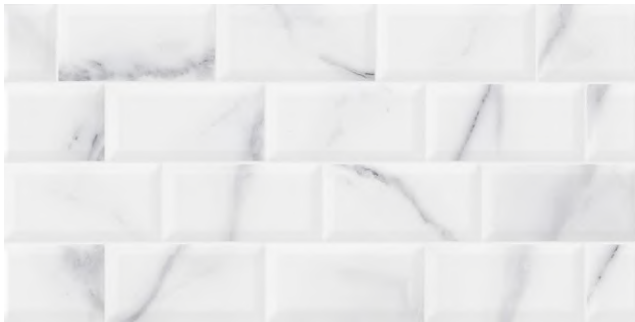

Glacier Blue

YU-GLBL-130

BODRUM

Tigers Tile Corp.

www.tigerstile.com

30x60
12"x24"

Bodrum Grey

YU-BOGR-250