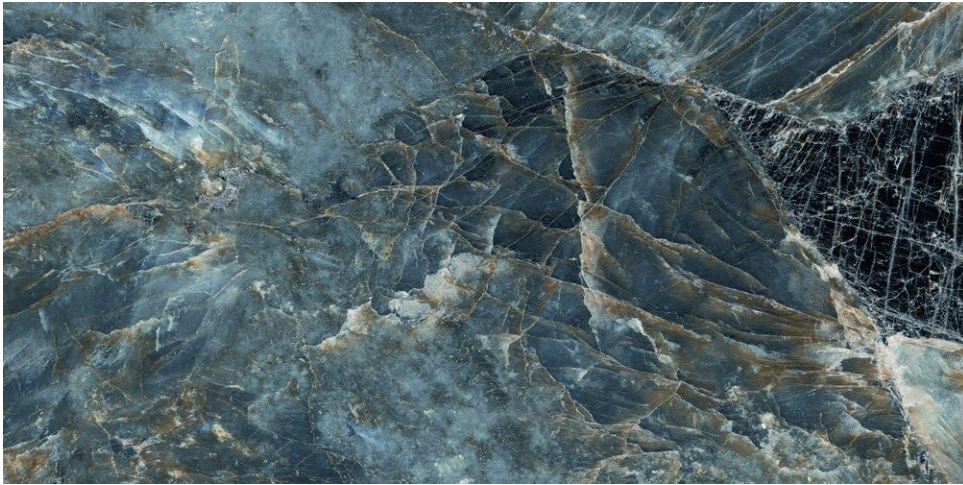

Tigers Tile Corp.

www.tigerstile.com

60x120
24"x48"

Atlantic Dark Blue

YU-ATDB-290

GLACIER

Tigers Tile Corp.

www.tigerstile.com