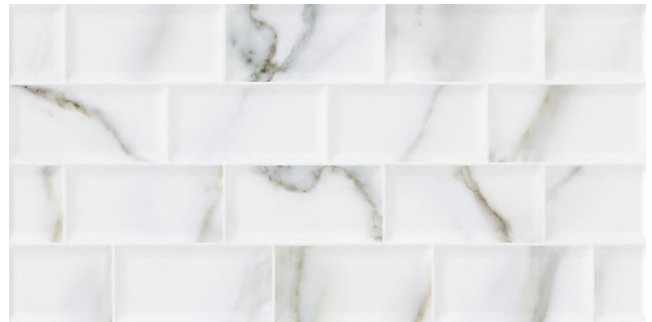

Glacier Blue

YU-GLBL-130

BODRUM

Tigers Tile Corp.

www.tigerstile.com

30x60
12"x24"

Bodrum Grey

YU-BOGR-250