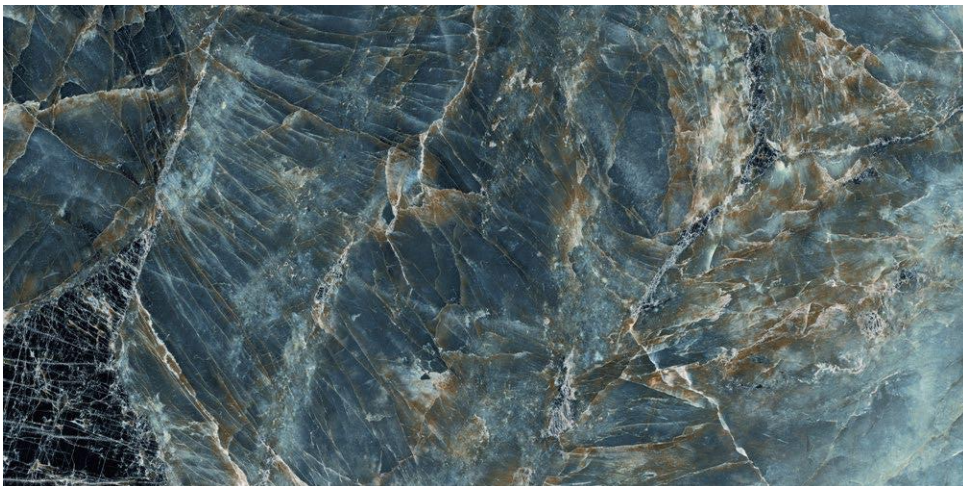

Tigers Tile Corp.

www.tigerstile.com

60x120
24"x48"

Atlantic Dark Blue

YU-ATDB-290

GLACIER

Tigers Tile Corp.

www.tigerstile.com