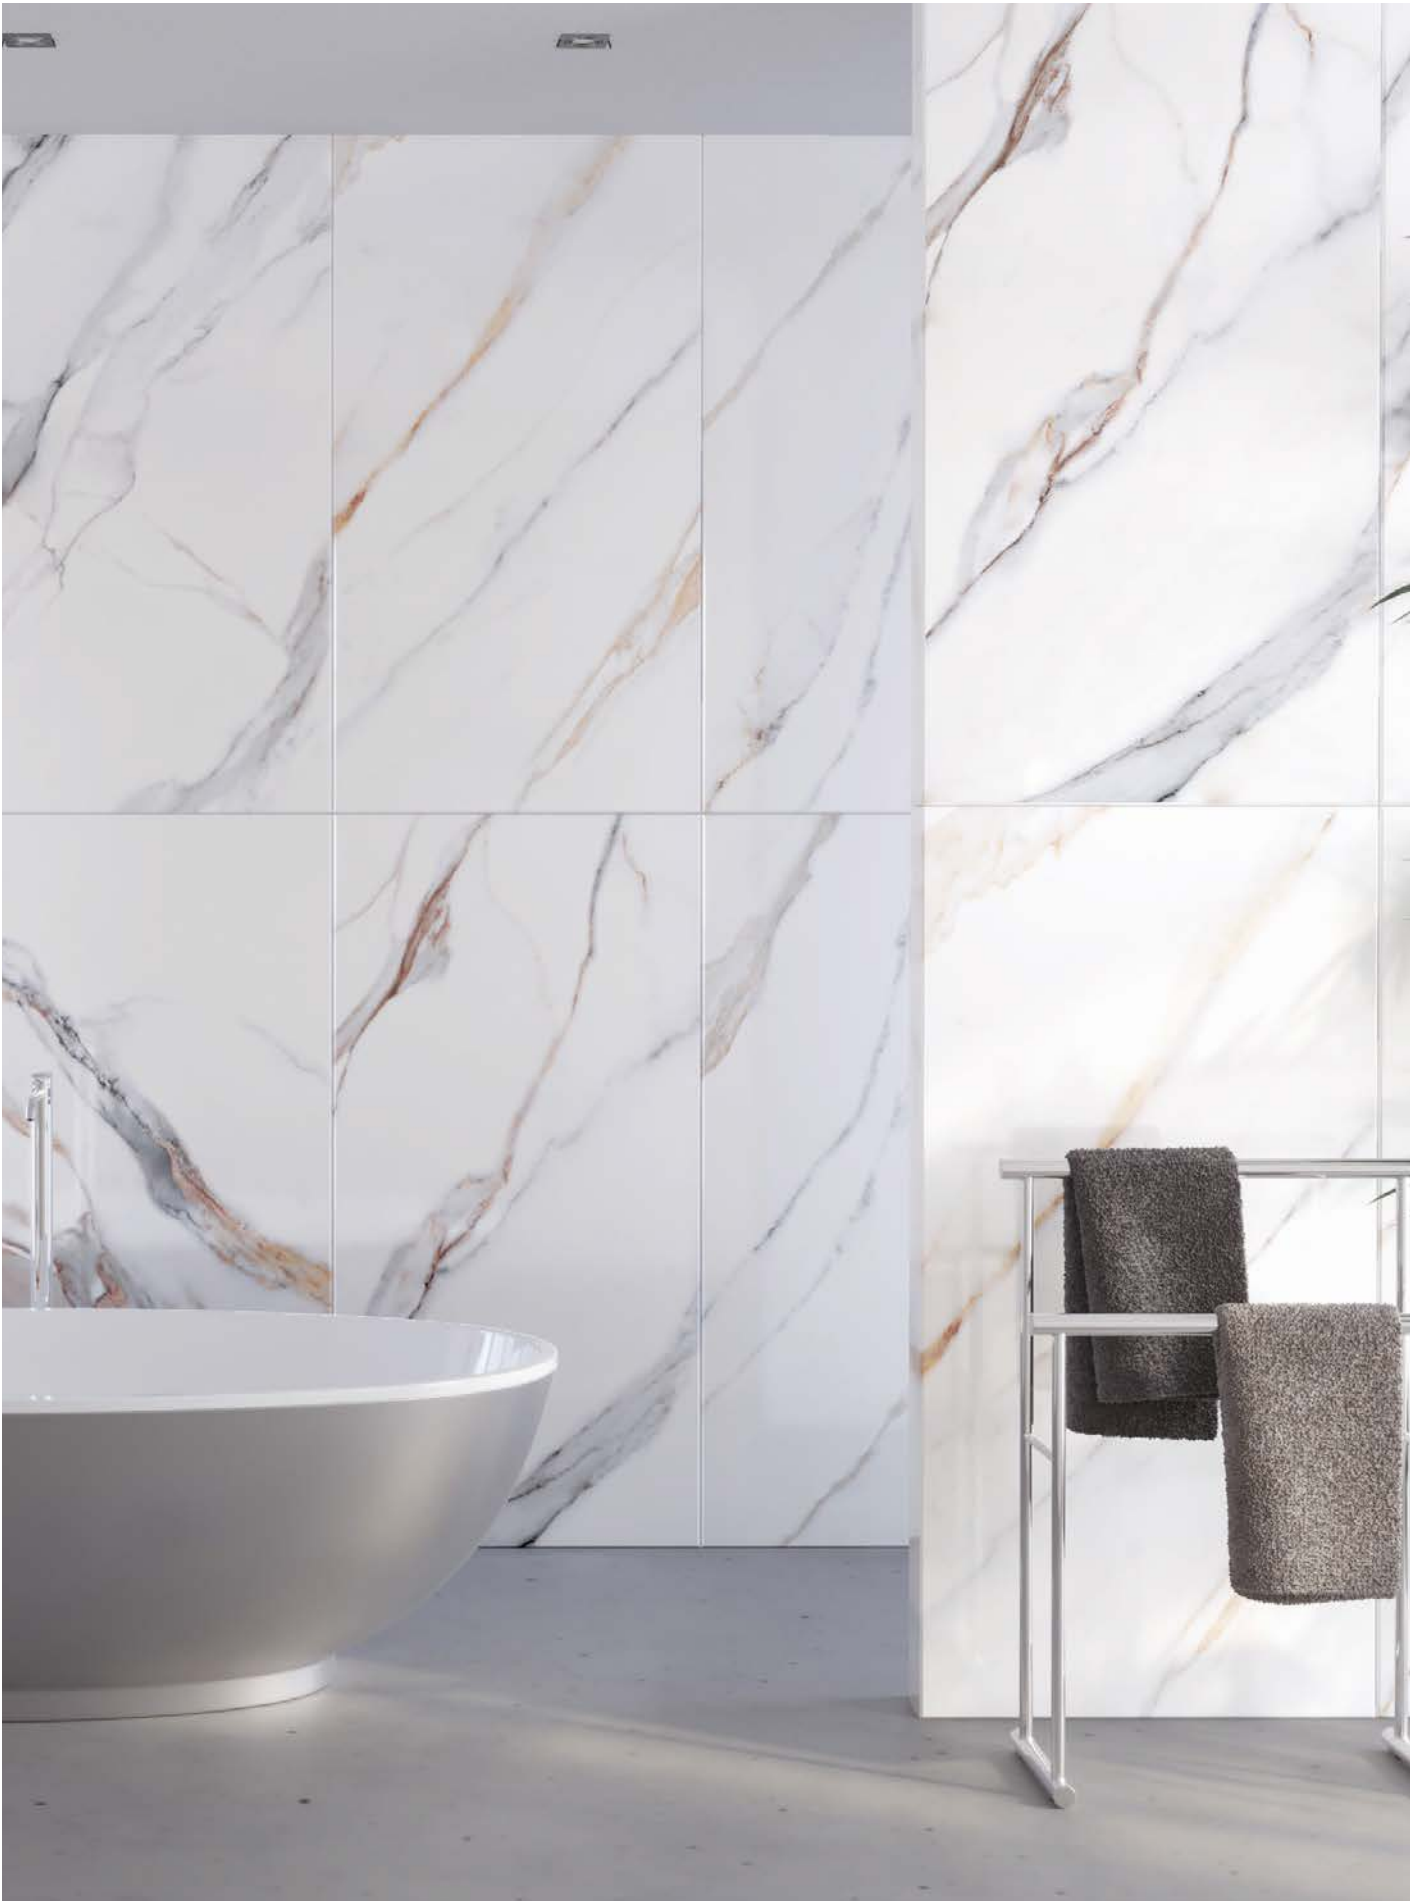

CALACATTA LUXE

Calacatta Luxe