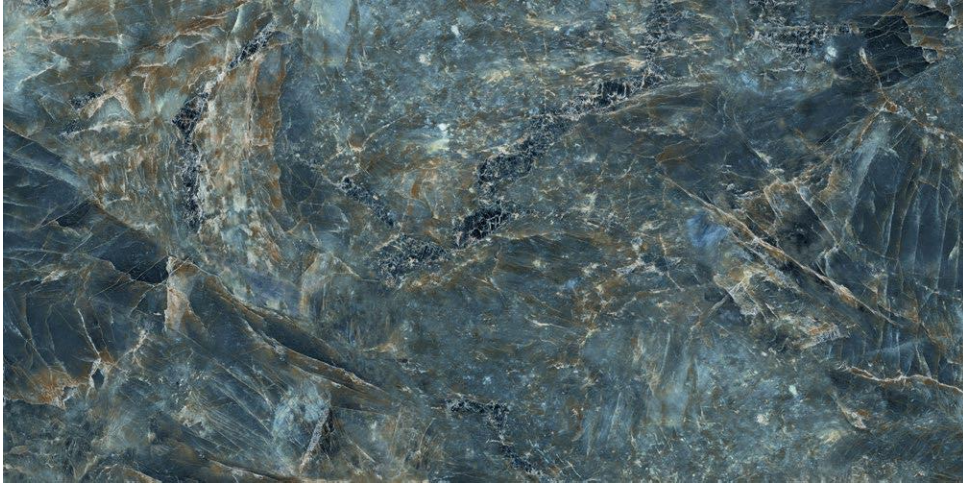

Tigers Tile Corp.

www.tigerstile.com

60x120
24"x48"

Atlantic Dark Blue

YU-ATDB-290

GLACIER

Tigers Tile Corp.

www.tigerstile.com