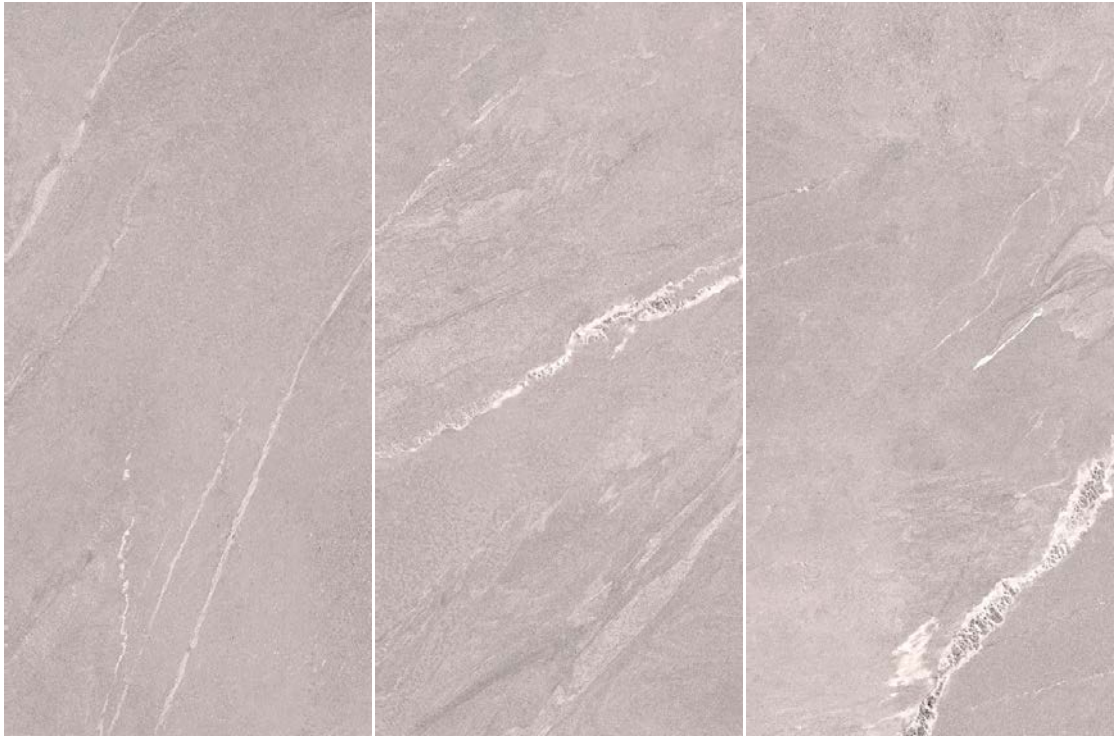

Dune Anthracite

YU-DUAN-220

MARKEN STONE

Marken Stone

Tigers Tile Corp.

www.tigerstile.com

↓ 2 cm
↑ Thickness

60x120
24"x48"