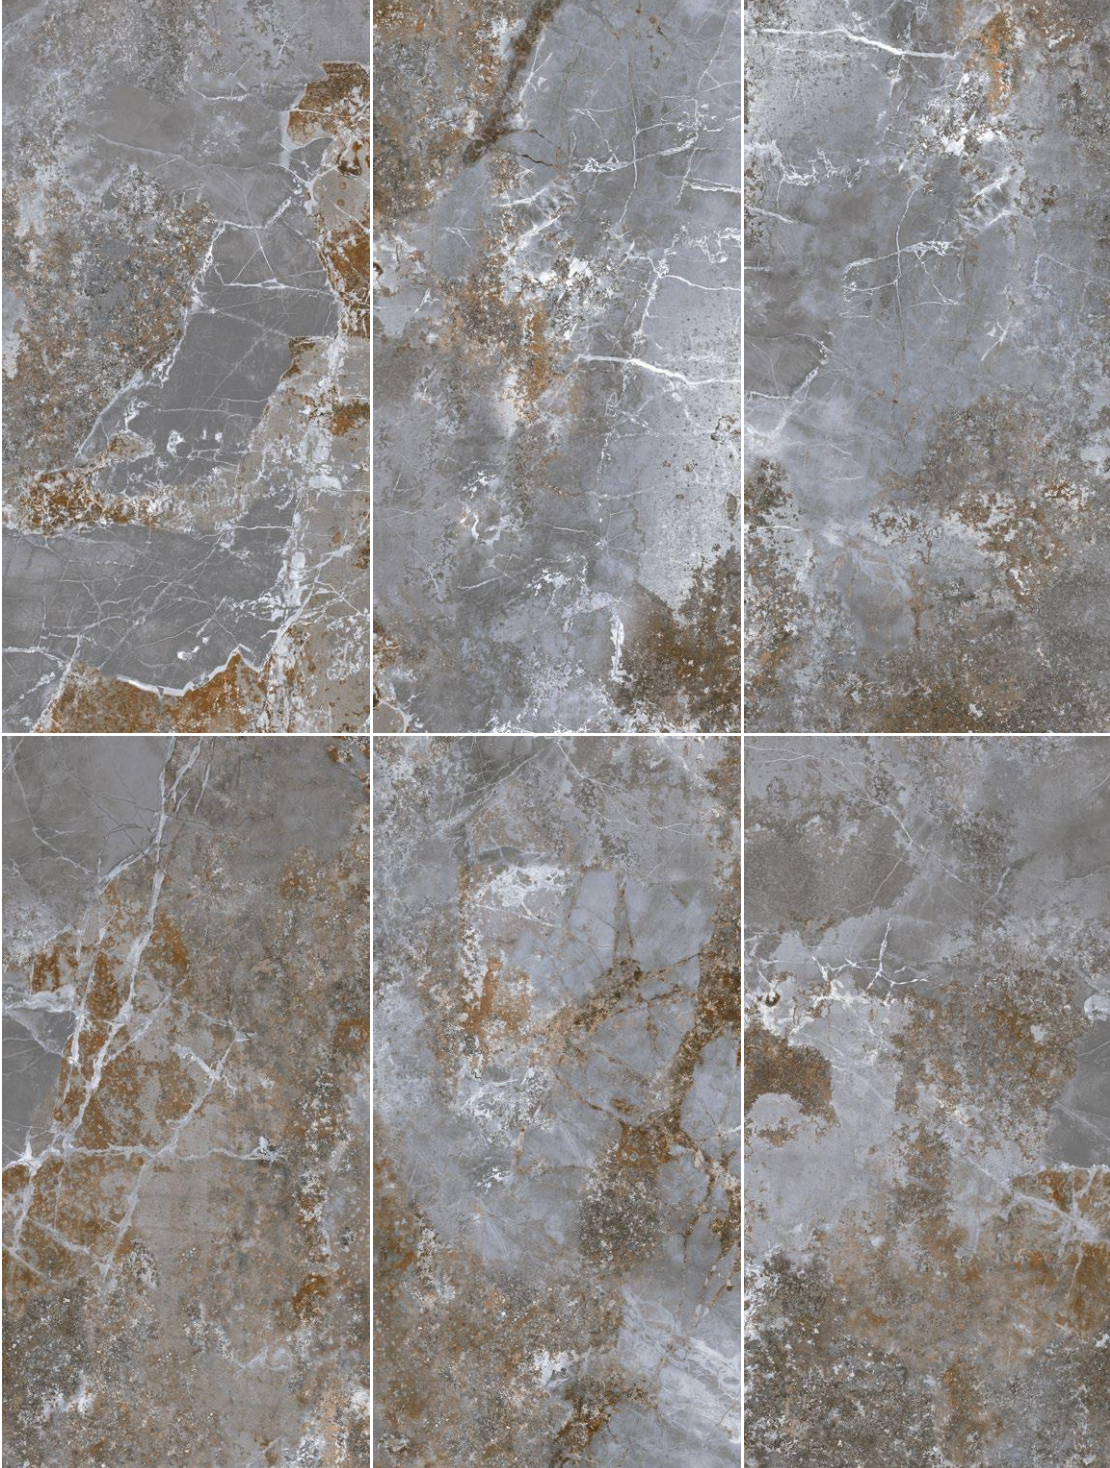

TECHNICAL DETAILS

Product	(cm/in)	Thickness	V Scale	Bodytype	Surface
Glazed Porcelain	60x120 24"x 48"	10.3mm 0.45"	V3	Rectified	Matt

Tigers Tile Corp.

www.tigerstile.com

60x120
24"x48"

Aztec Grey

YU-AZGR-135