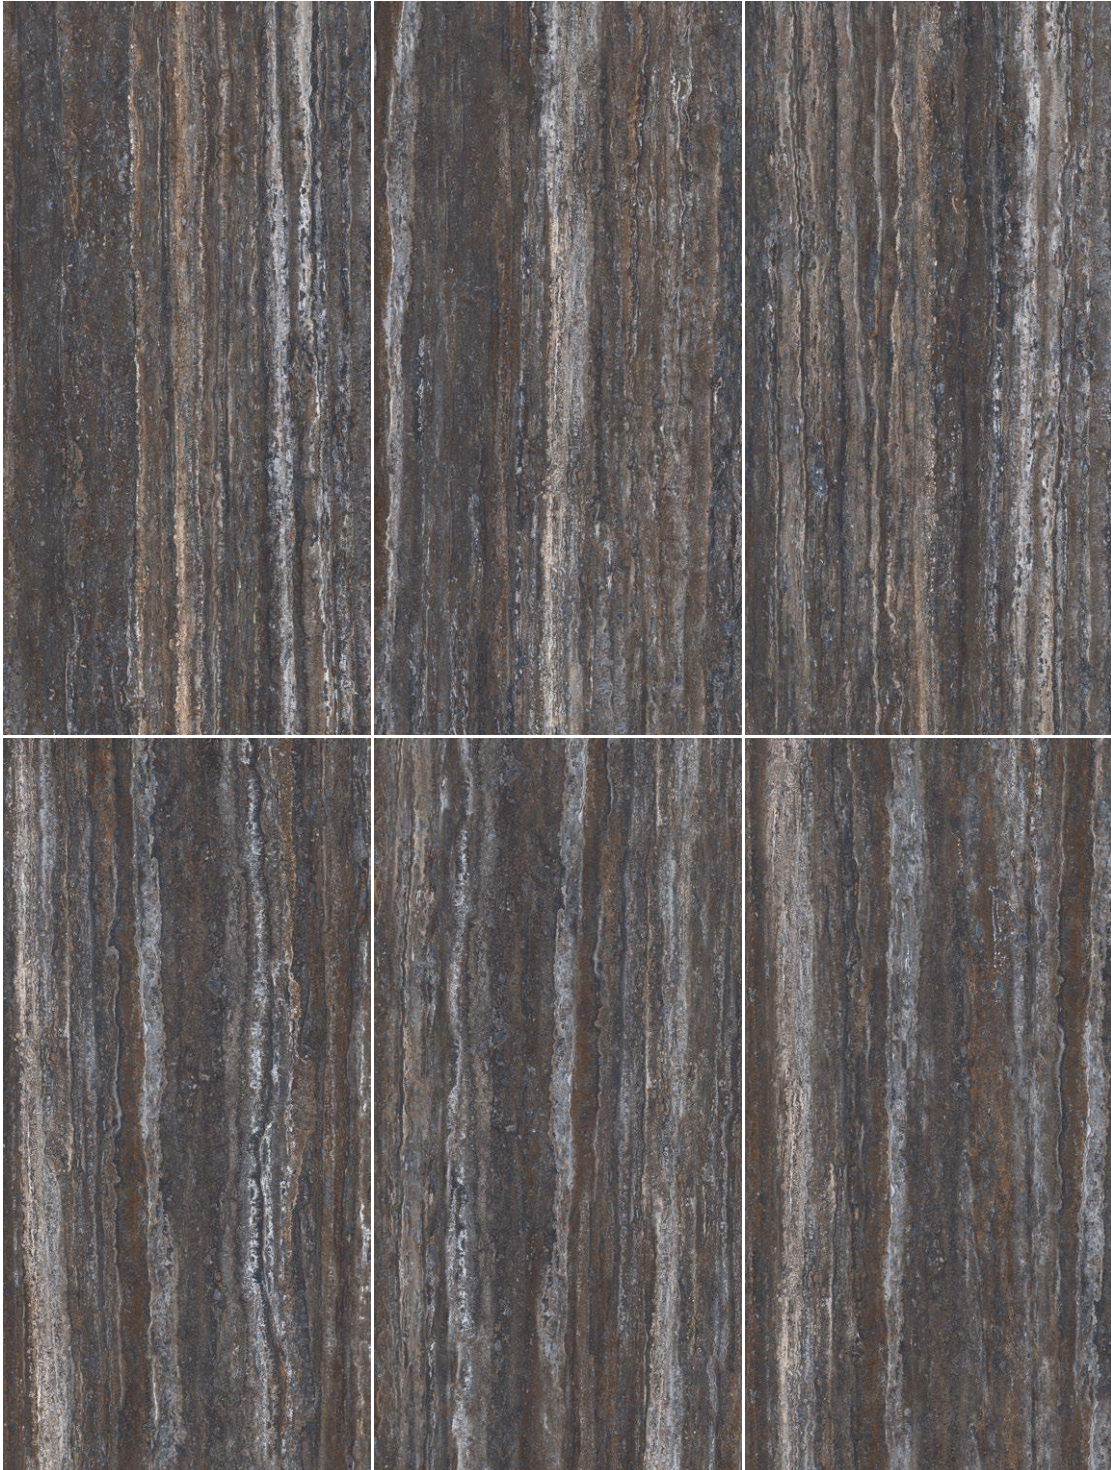

Tigers Tile Corp.

www.tigerstile.com

30x60
12"x24"

60x120
24"x48"

Ottawa Brown

YU-OTBR-400

SYMBOLS

Wall Tile