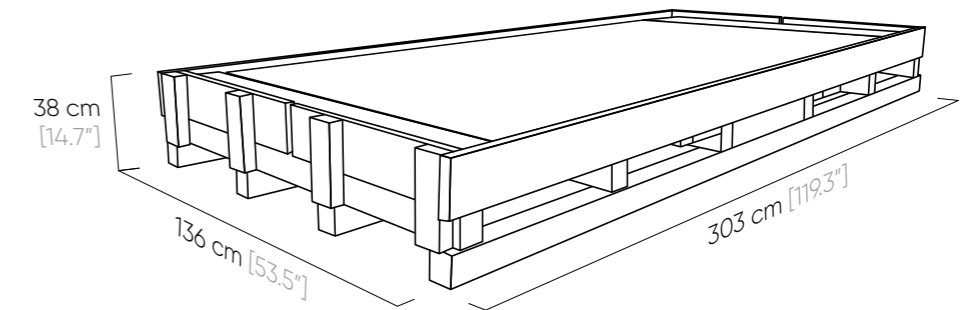

DIMENSION AND PACKAGING

Tigers Tile Corp.

	Dimensions cm [in]	Pieces in the box	m² [ft²] in the box	Packaging weight kg [lb]	m² [ft²] / pcs on a pallet	Boxes on a pallet	Pallet weight kg [lb]	Frost resistance
RECTIFIED TILE	59,7x59,7x0,8 [24"x24"x0.31"]	4	1,43 [15.39]	27,30 [60.18]	45,76 [492.55]	32	873,6 [1925.95]	✓
	59,7x119,7x0,8 [24"x48"x0.31"]	2	1,43 [15.39]	27,31 [60.20]	47,19 [507.94]	33	901,2 [1986.6]	
	119,7x119,7x0,8 [48"x48"x0.31"]	1	1,43 [15.39]	27,31 [60.20]	42,90 [461.77]	30	819,3 [1806.0]	

PALLET