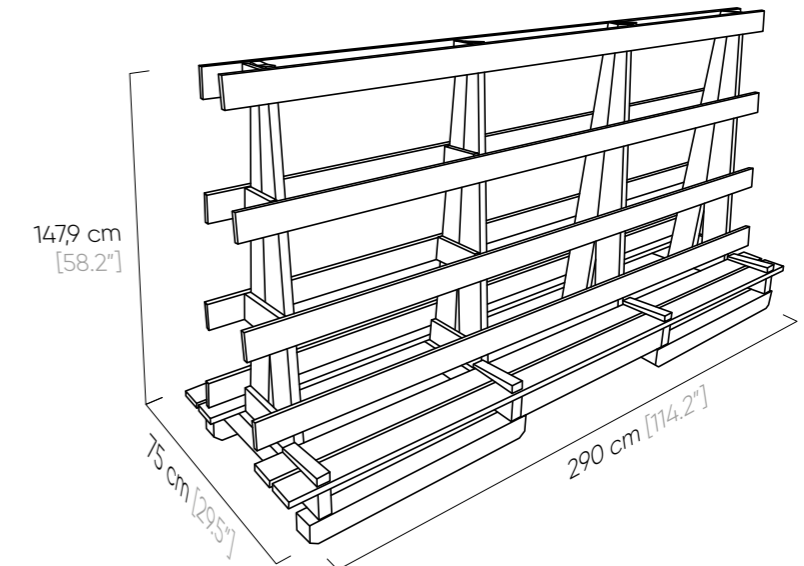

DIMENSION AND PACKAGING

Tigers Tile Corp.

	Dimensions cm [in]	Pieces in the box	m² [ft²] in the box	Packaging weight kg [lb]	m² [ft²] / pcs on a pallet	Boxes on a pallet	Pallet weight kg [lb]	Frost resistance
RECTIFIED TILE	59,7x59,7x0,8 [24"x24"x0.31"]	4	1,43 [15.39]	27,30 [60.18]	45,76 [492.55]	32	873,6 [1925.95]	✓
	59,7x119,7x0,8 [24"x48"x0.31"]	2	1,43 [15.39]	27,31 [60.20]	47,19 [507.94]	33	901,2 [1986.6]	
	119,7x119,7x0,8 [48"x48"x0.31"]	1	1,43 [15.39]	27,31 [60.20]	42,90 [461.77]	30	819,3 [1806.0]	

	Dimensions cm [in]	Pieces on a pallet	m² [ft²] on a pallet	Pallet weight kg [lb]	Pallet dimensions cm [in]	Frost resistance
A-FRAME	119,7x279,7x0,6 [48"x110"x0.24"]	38	127,30 [1370.24]	1980 [4365]	290x147,9x75 [114.2"x58.2"x29.5"]	✓
PALLET		25	83,75 [901.48]	1340 [2954]	303x136x38 [119.3"x53.5"x14.7"]	

A-FRAME