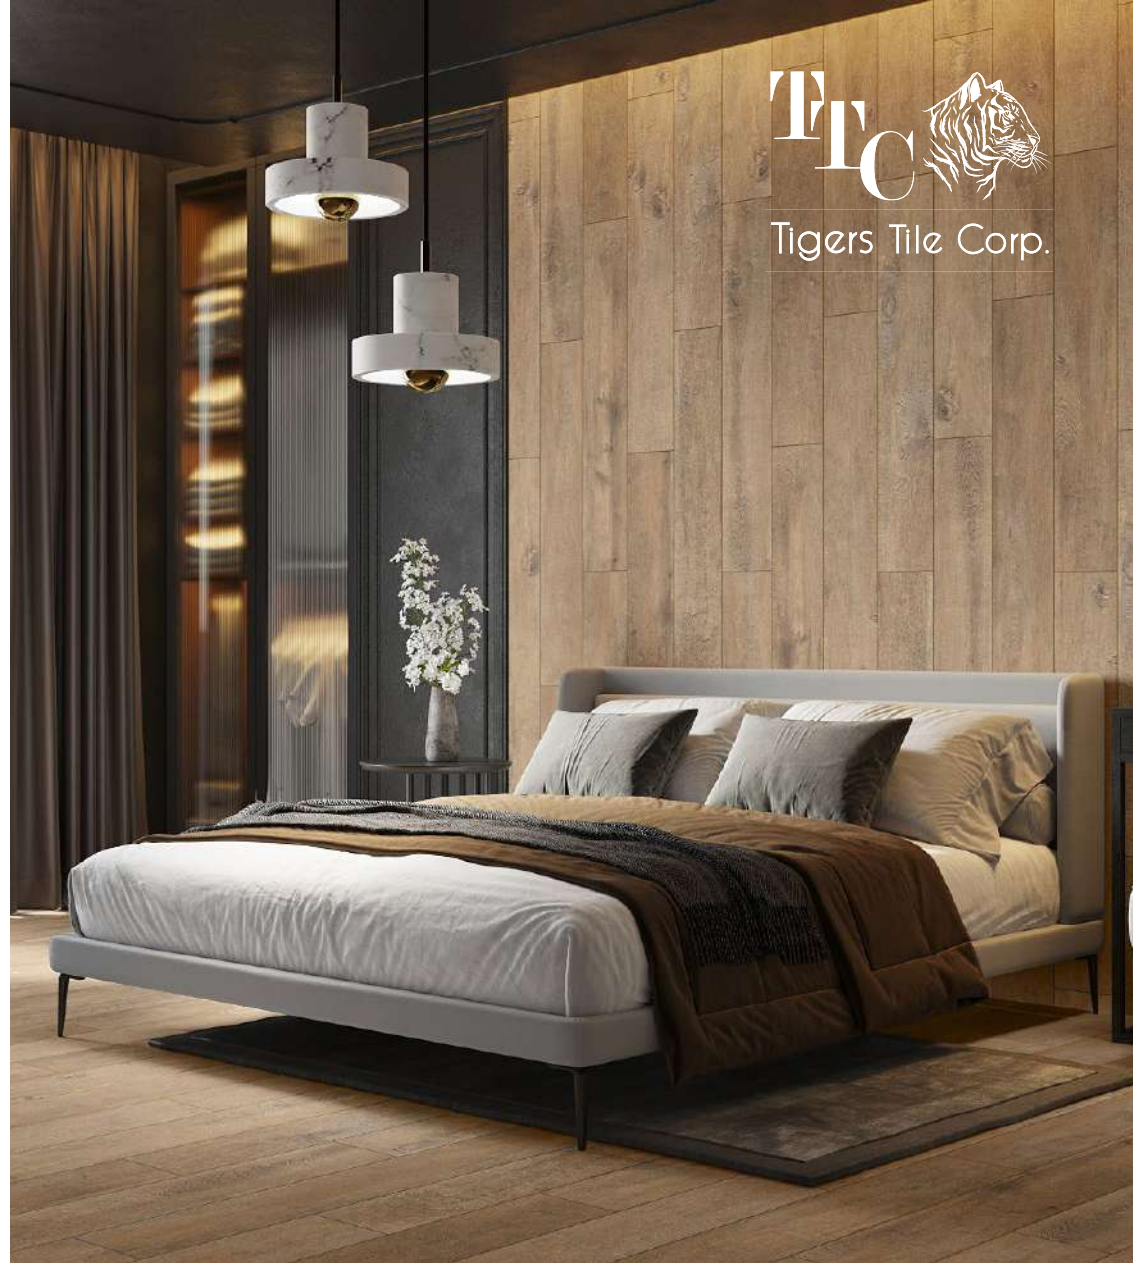

20 × 120 cm [8" × 48"]

1 / 27

CLOSE-UP

Tigers Tile Corp.

STRUCTURED MATT [R10 | PEI 4]

SENTIMENTAL WOOD

BROWN

20 × 120 cm [8" × 48"]